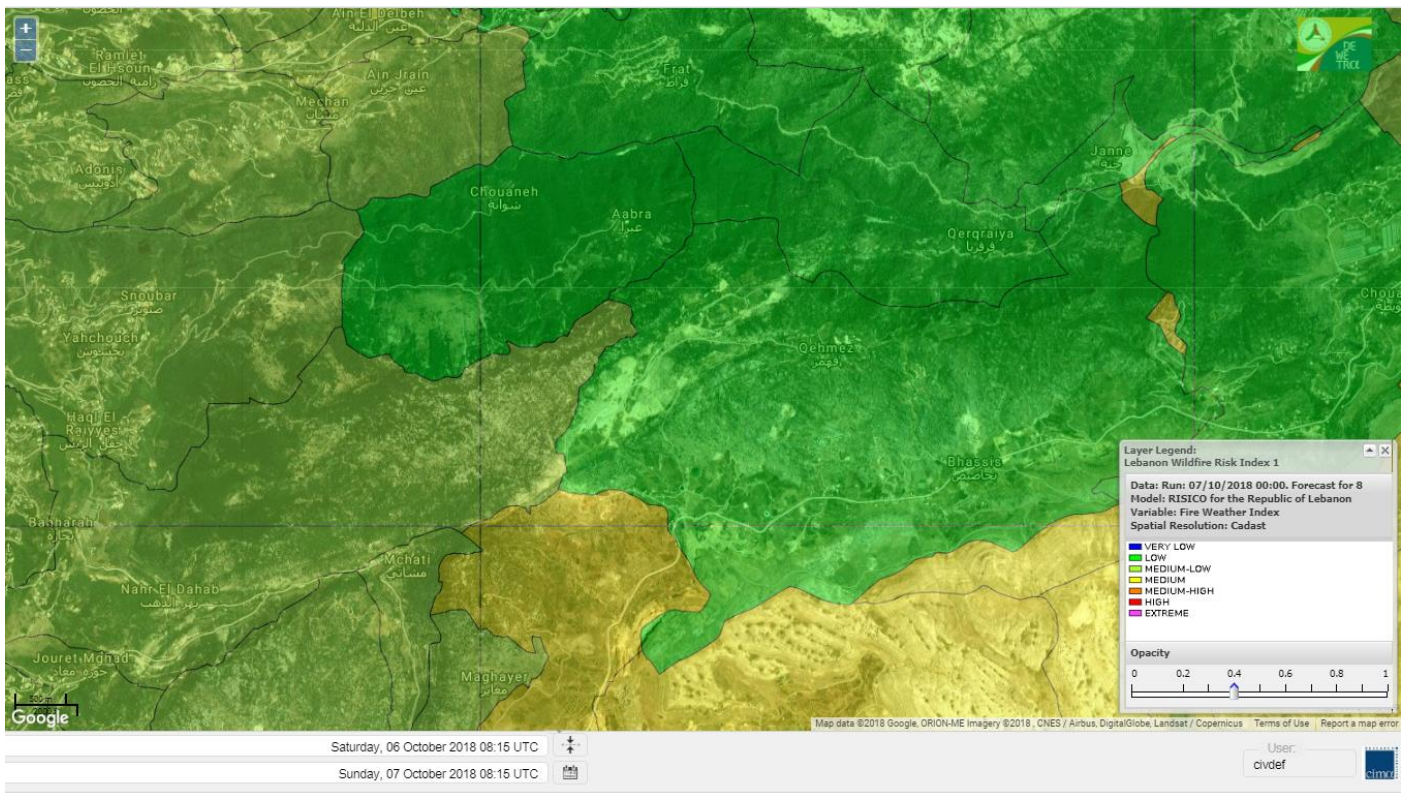

Jabal Moussa Reserve Forecast for 8 Oct 2018