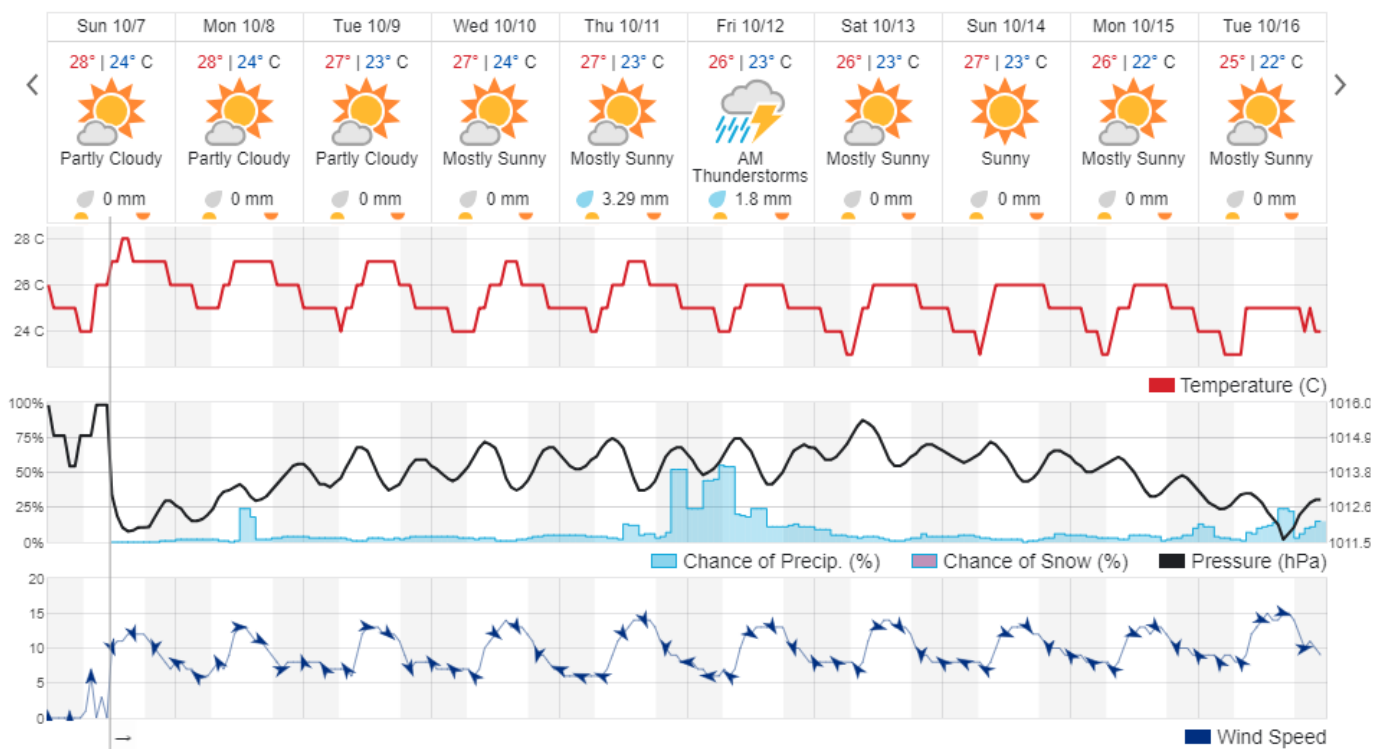

## Beirut, Lebanon

26° ACHRAFIEH, RIZK STATION | REPORT | CHANGE

TODAY HOURLY **10-DAY** CALENDAR HISTORY WUNDERMAP

Customize