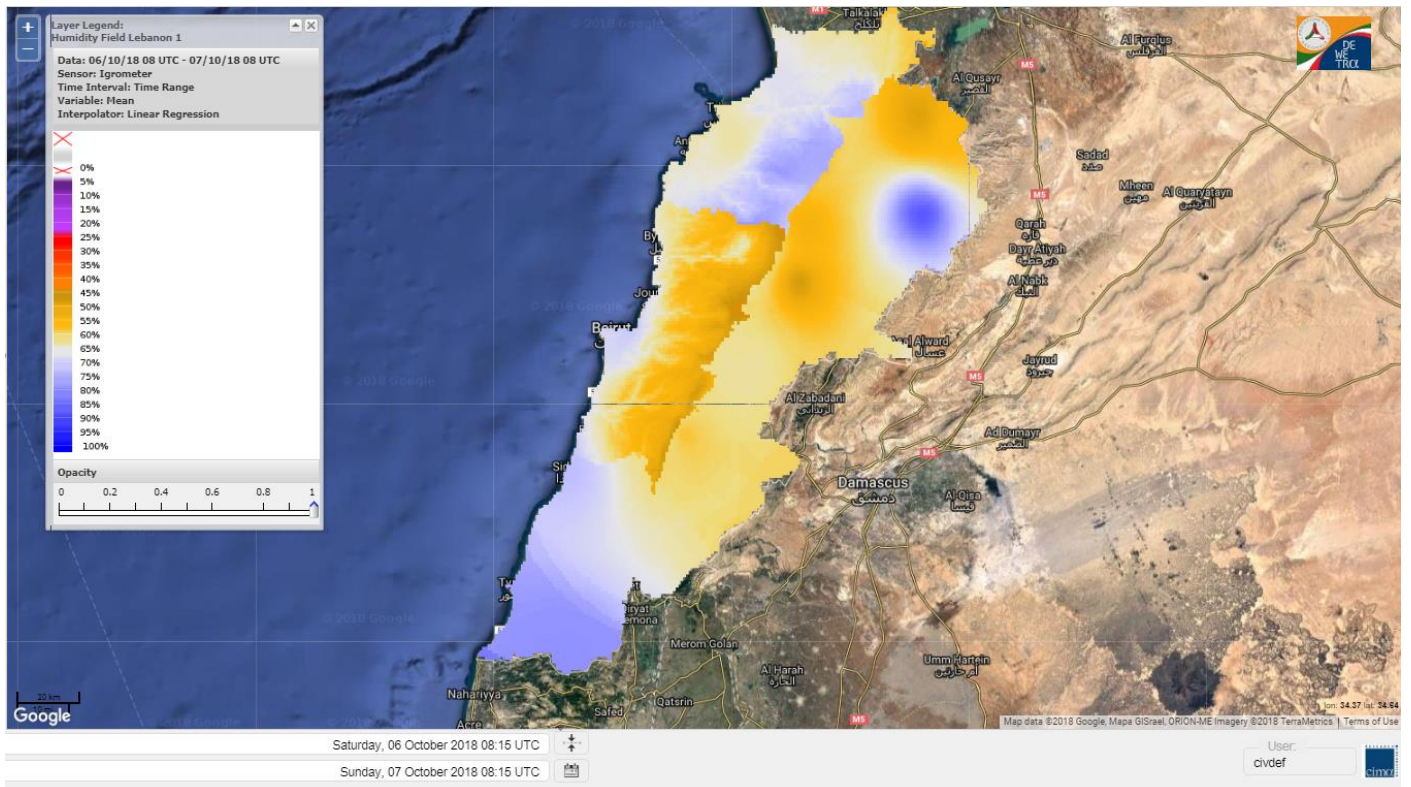

Lebanon humidity for 7 Oct 2018