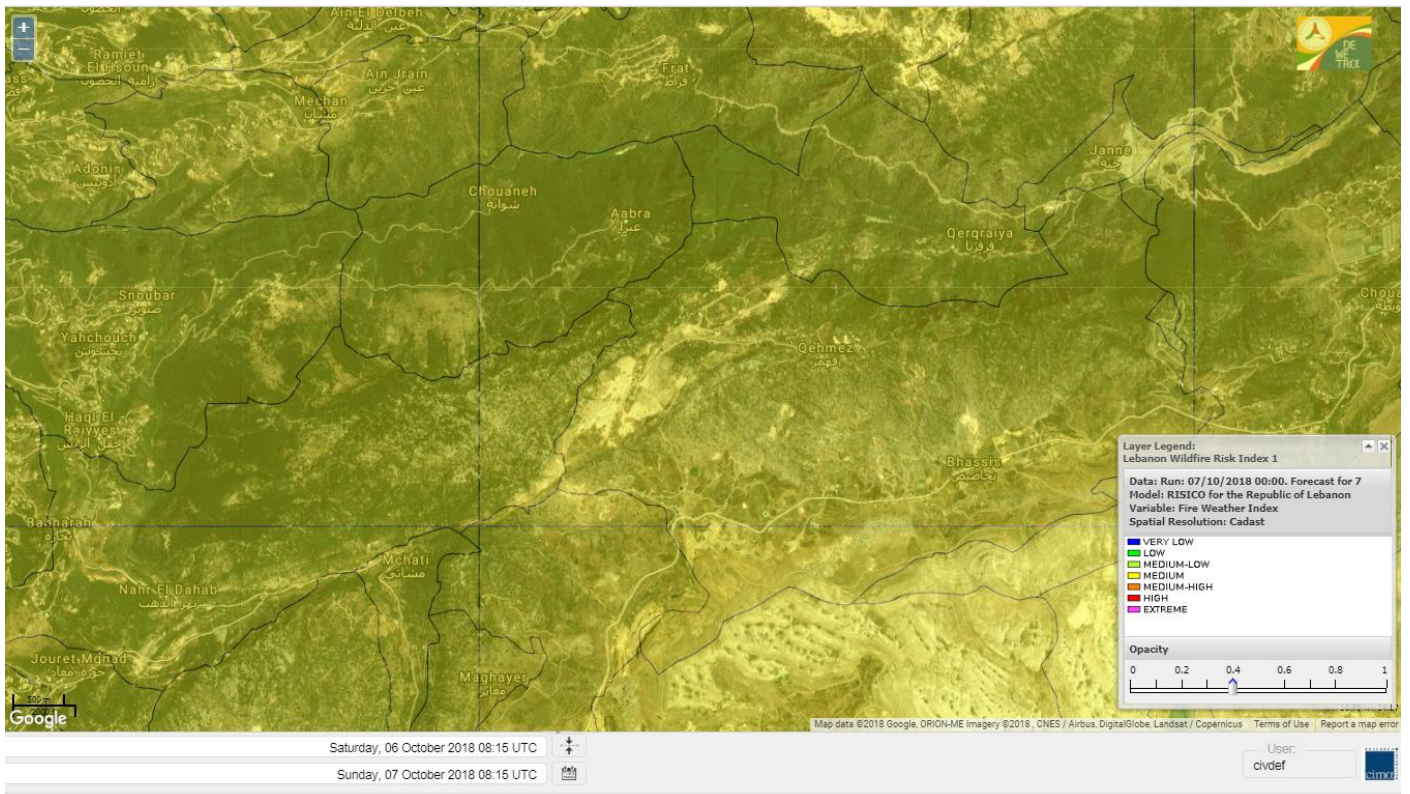

Jabal Moussa Reserve Forecast for 7 Oct 2018