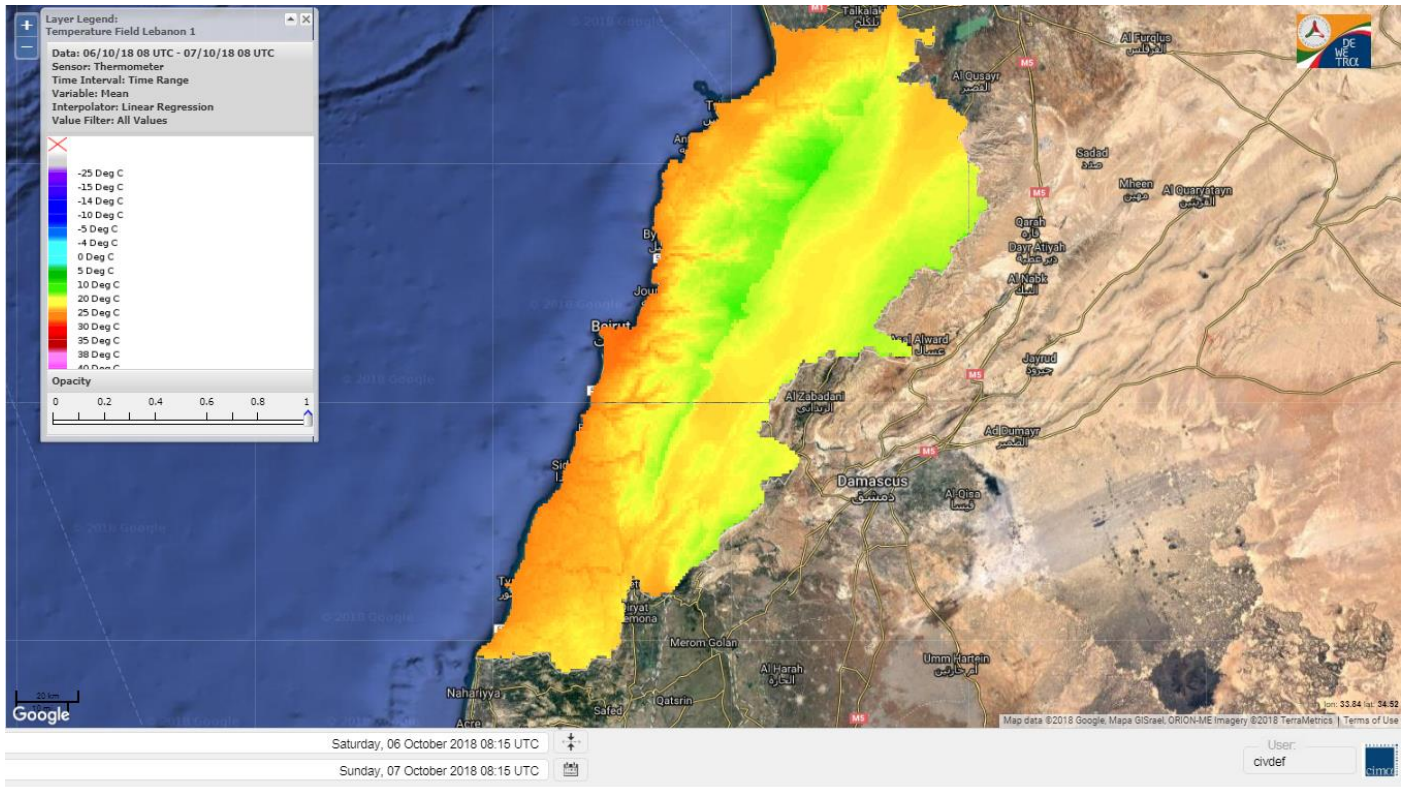

Lebanon temperature for 7 Oct 2018