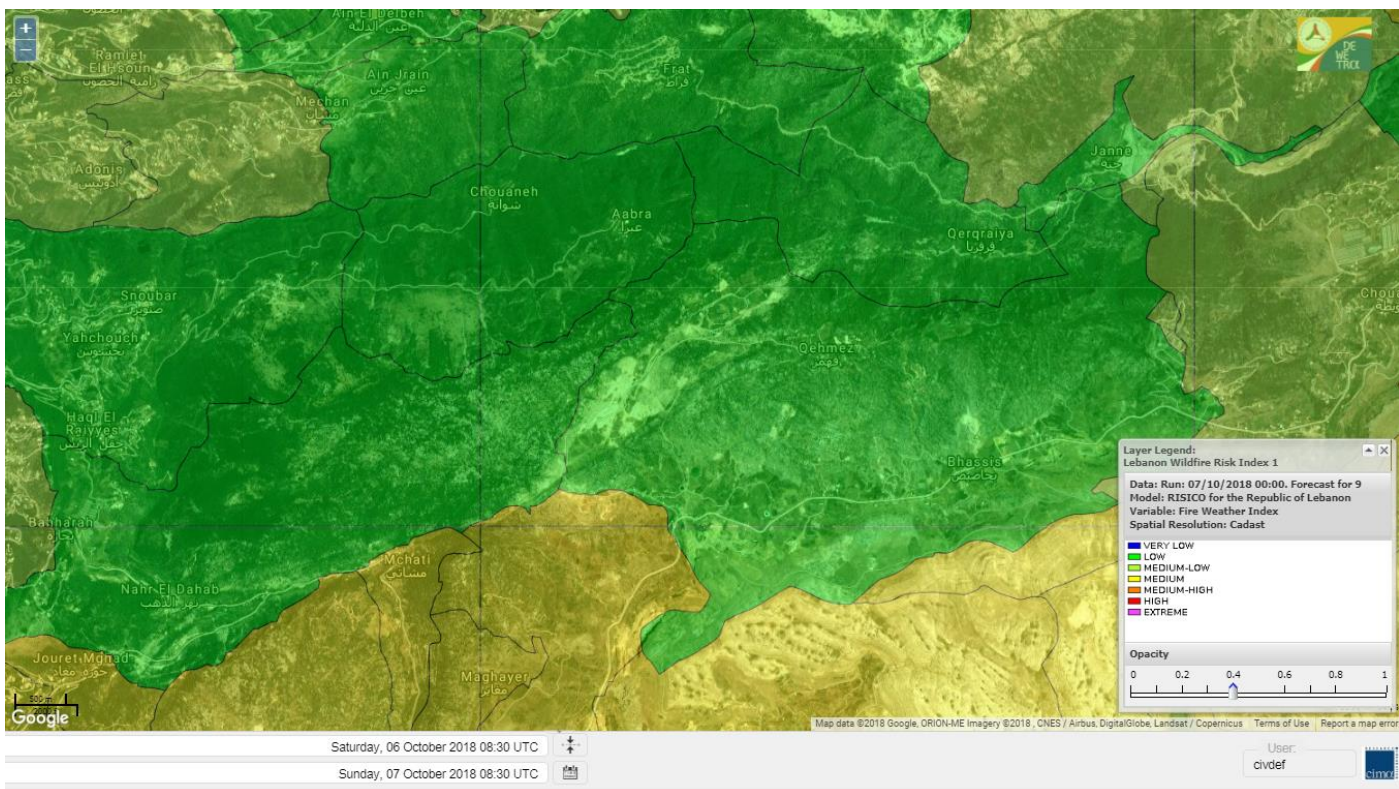

Jabal Moussa Reserve Forecast for 9 Oct 2018