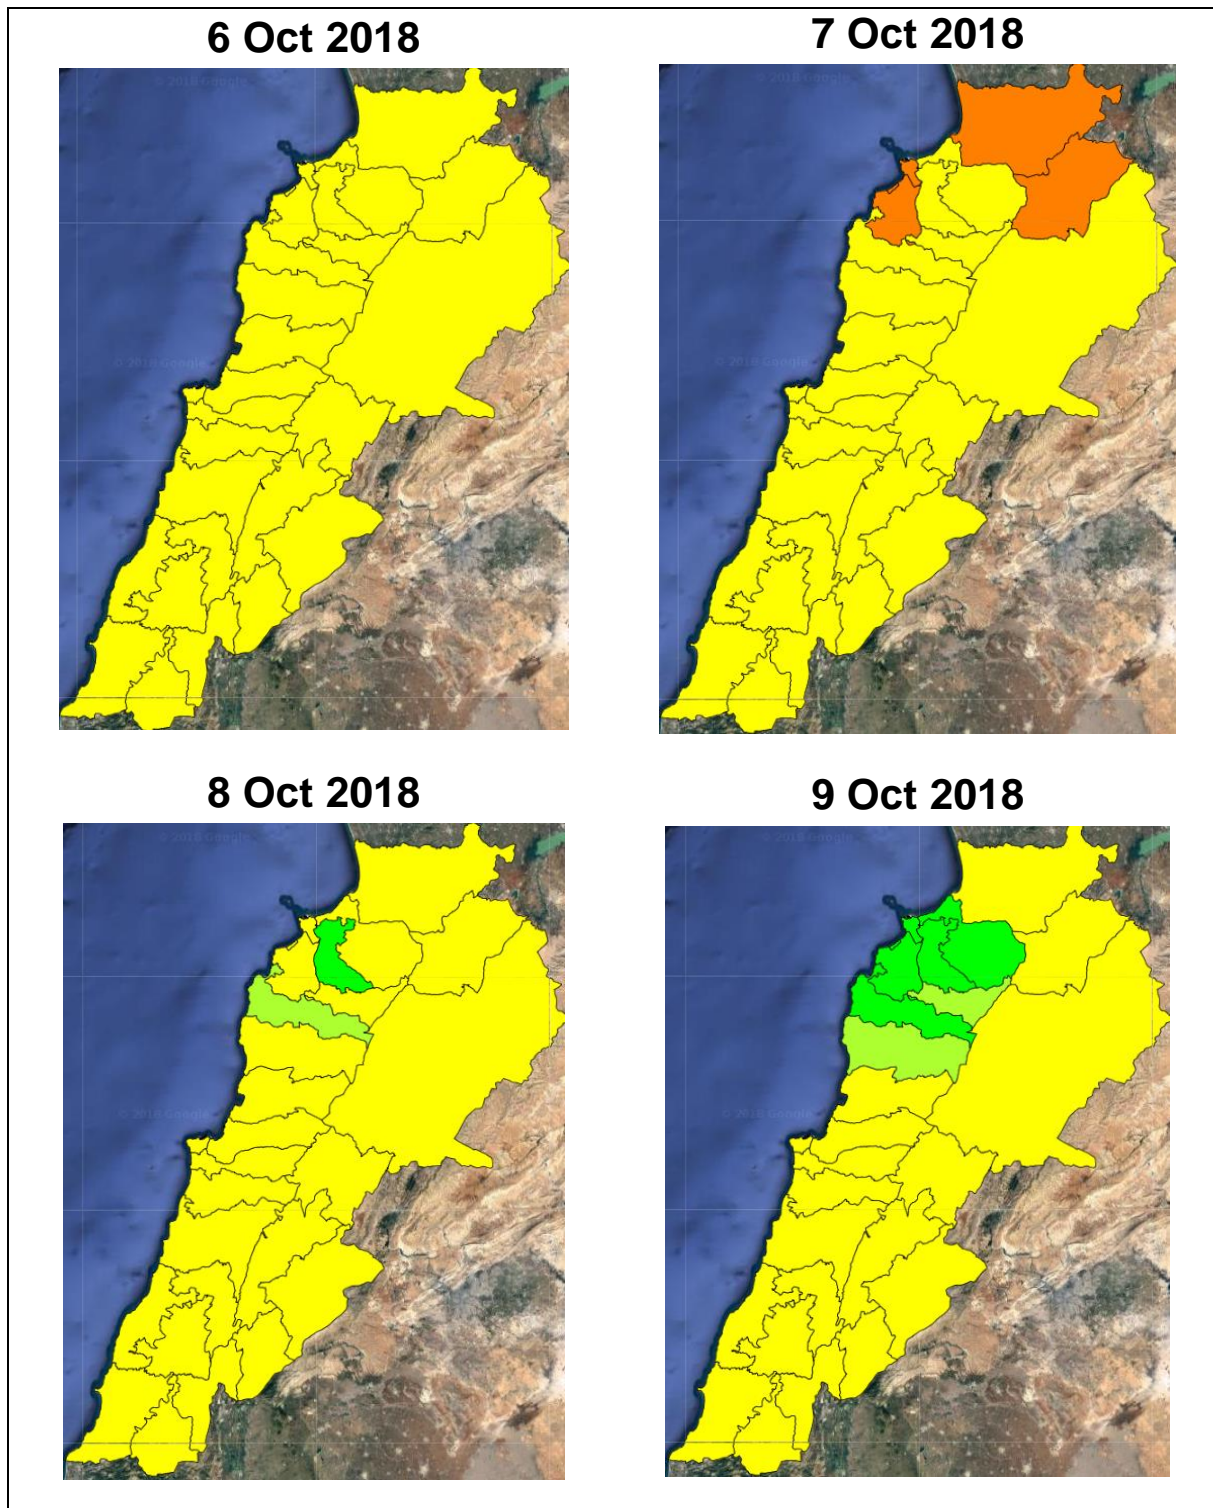

FIRE RISK INDEX

Layer Legend:
Lebanon Wildfire Risk Index 1

Data: Run: 07/10/2018 00:00. Forecast for 7
Model: RISICO for the Republic of Lebanon
Variable: Fire Weather Index
Spatial Resolution: Caza

- VERY LOW
- LOW
- MEDIUM-LOW
- MEDIUM
- MEDIUM-HIGH
- HIGH
- EXTREME