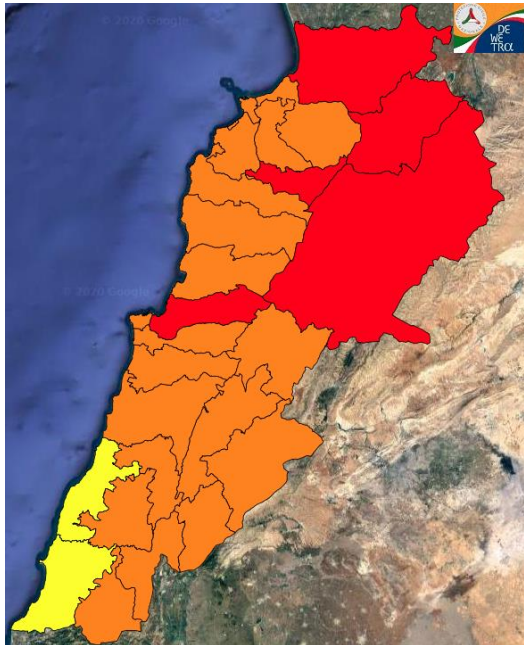

FIRE RISK INDEX

6 October 2020