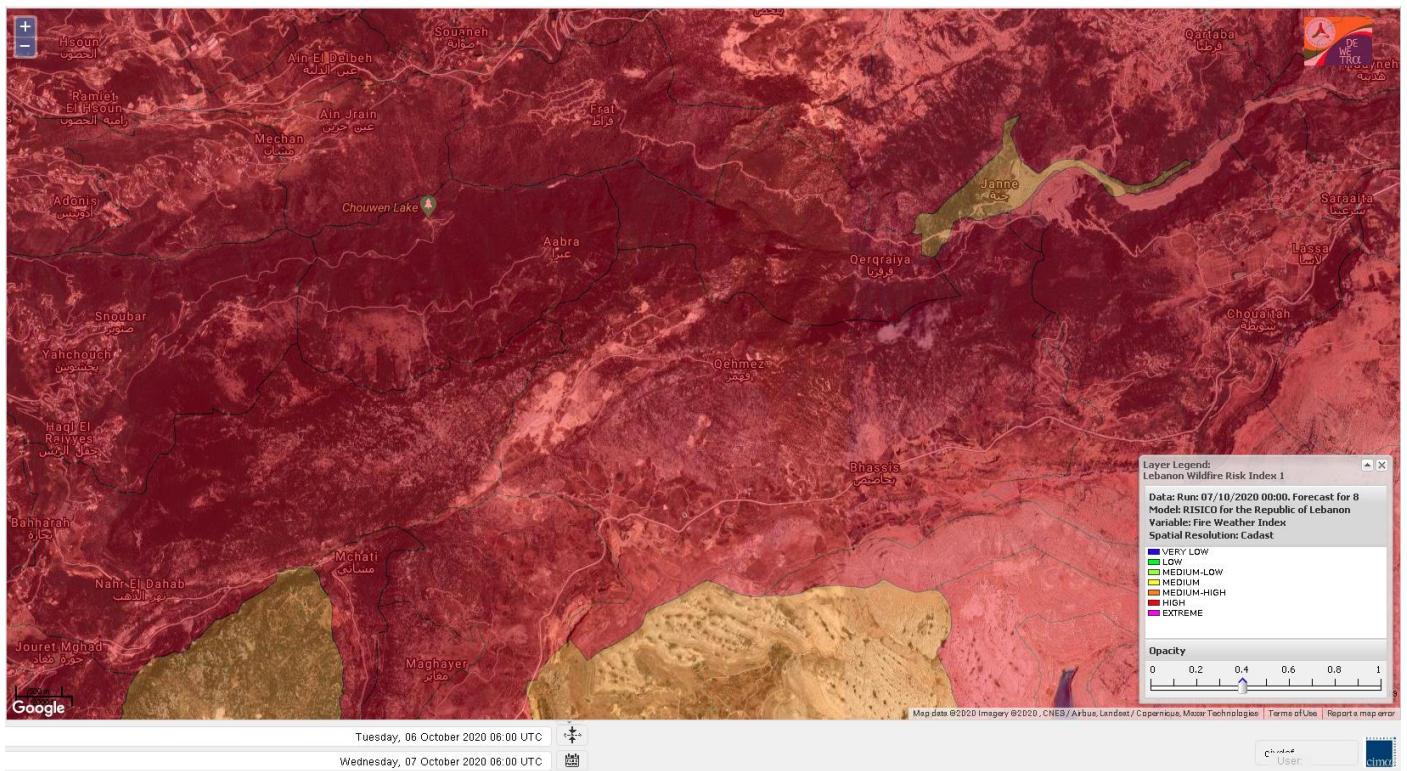

Jabal Moussa Reserve Forecast for 8 October 2020