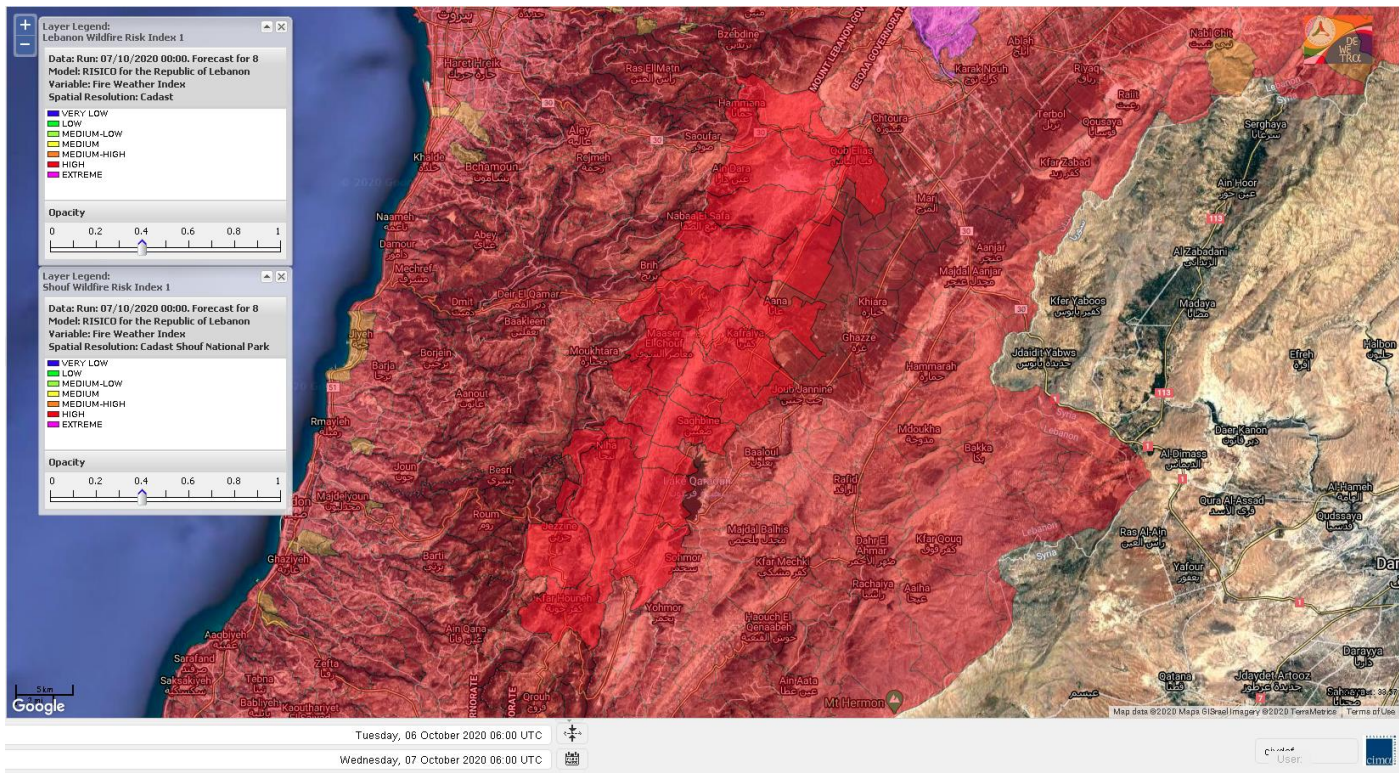

- VERY LOW
- LOW
- MEDIUM-LOW
- MEDIUM
- MEDIUM-HIGH
- HIGH
- EXTREME

Lebanon for 7 October 2020

Lebanon for 8 October 2020

Lebanon for 9 October 2020

Shouf Biosphere Reserve Forecast for 7 October 2020

Shouf Biosphere Reserve Forecast for 8 October 2020