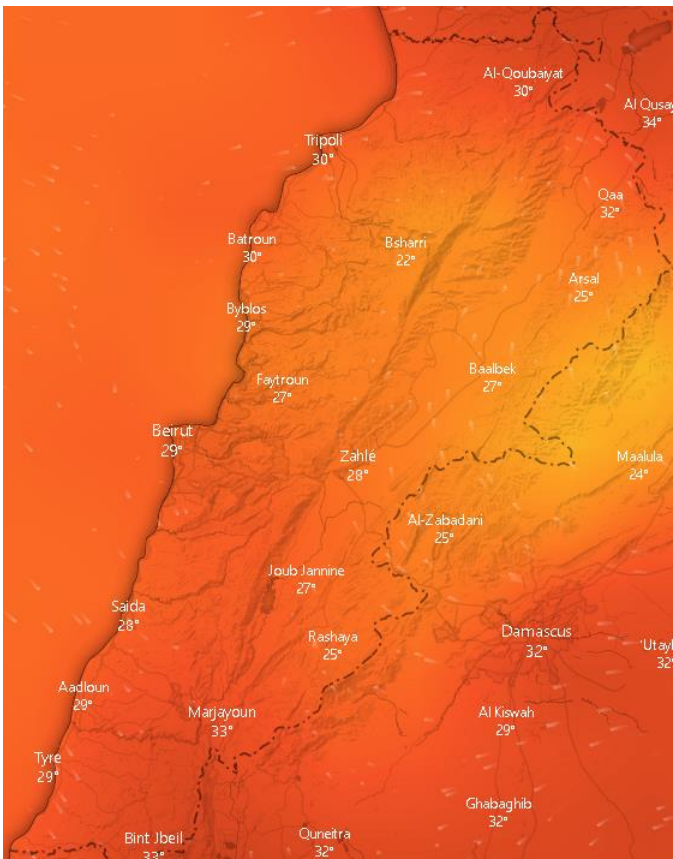

Lebanon for 8 October 2020

Lebanon for 9 October 2020

Beirut, Beirut, Lebanon 10-Day Weather Forecast ★ 🏠

☀️ 28° ACHRAFIEH,RIZK STATION | [CHANGE](#) ✓

TODAY

HOURLY

10-DAY

CALENDAR