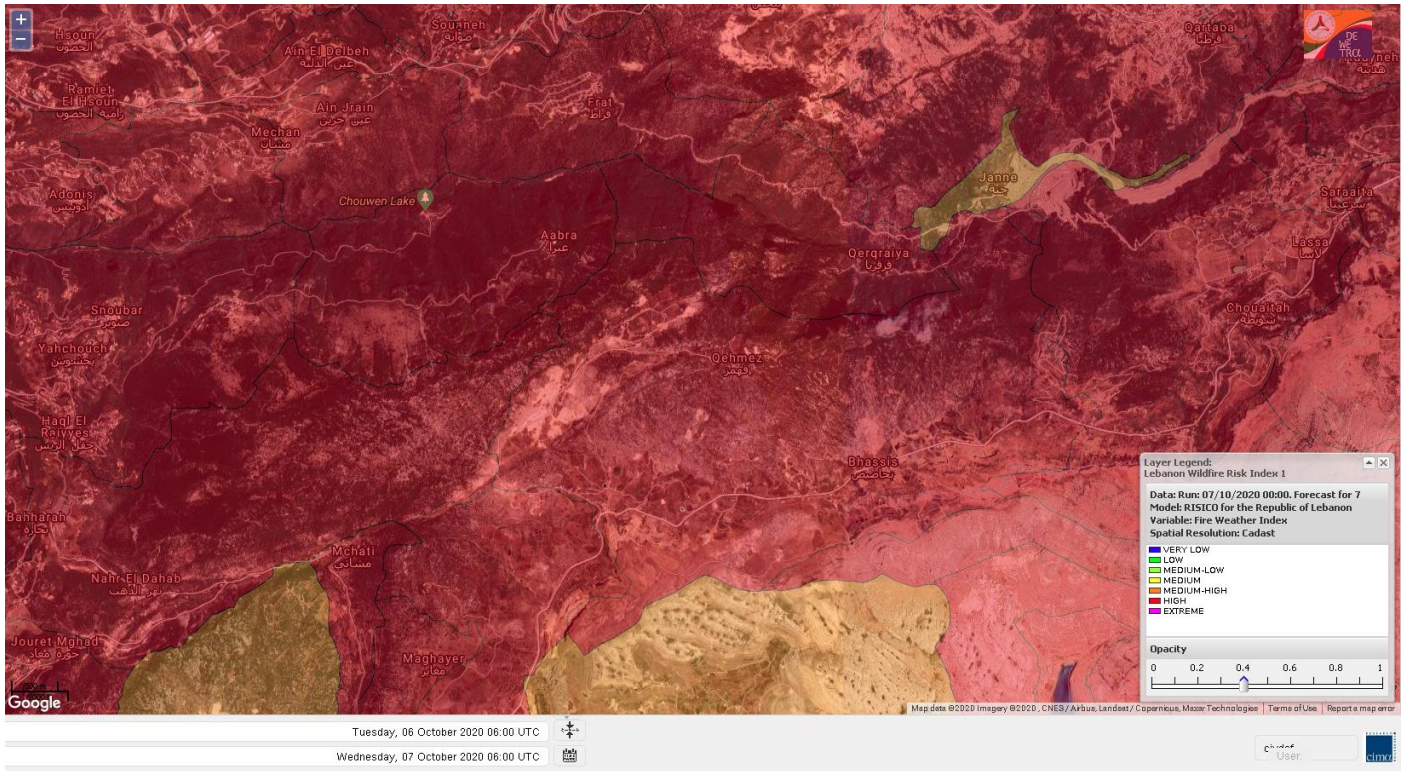

Jabal Moussa Reserve Forecast for 7 October 2020