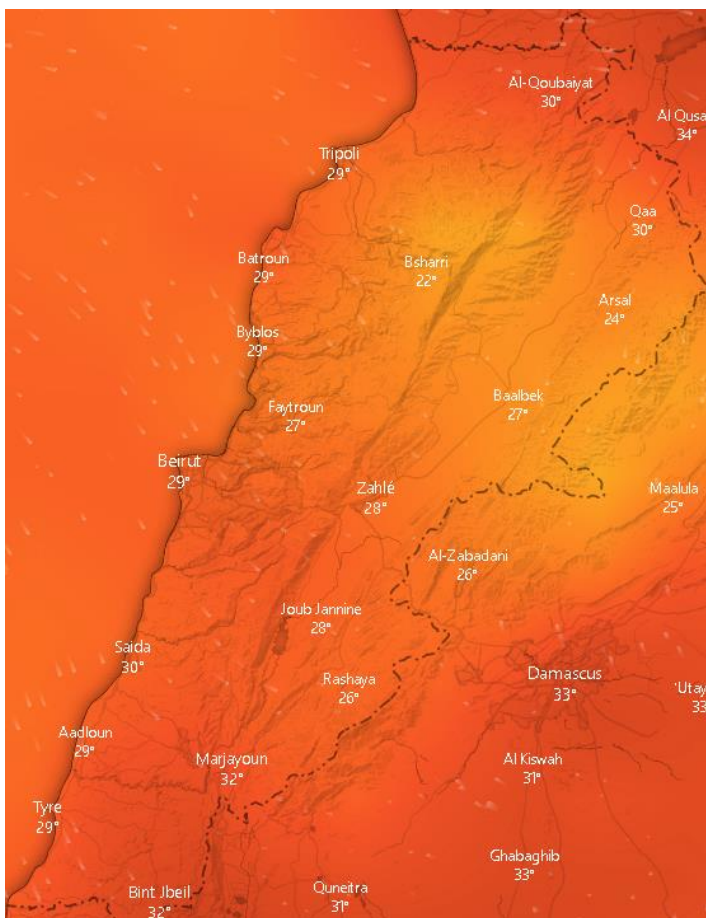

Lebanon for 8 October 2020

Lebanon for 9 October 2020

Beirut, Beirut, Lebanon 10-Day Weather Forecast ★ 🏠

☀️ 28° ACHRAFIEH,RIZK STATION | [CHANGE](#) ✓

TODAY

HOURLY

10-DAY

CALENDAR