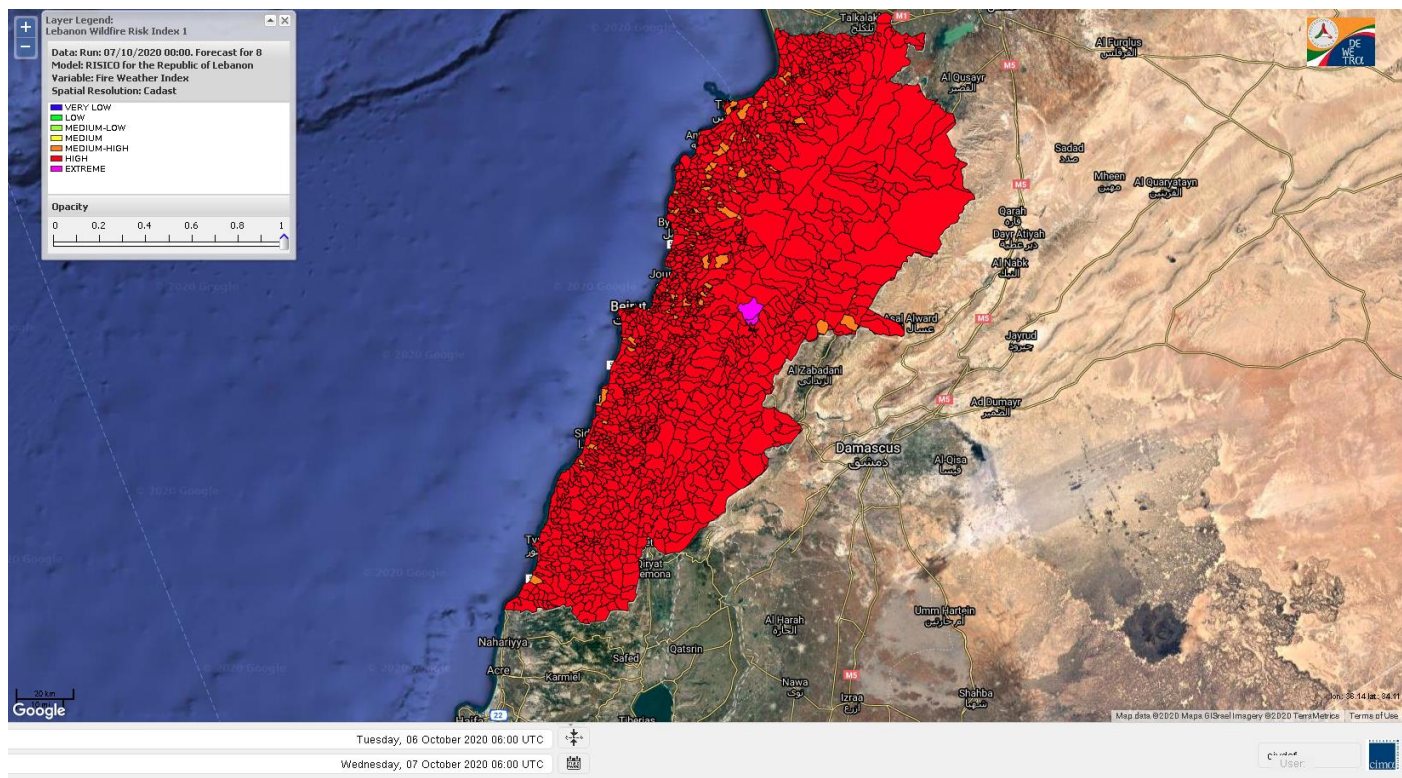

Lebanon for 8 October 2020