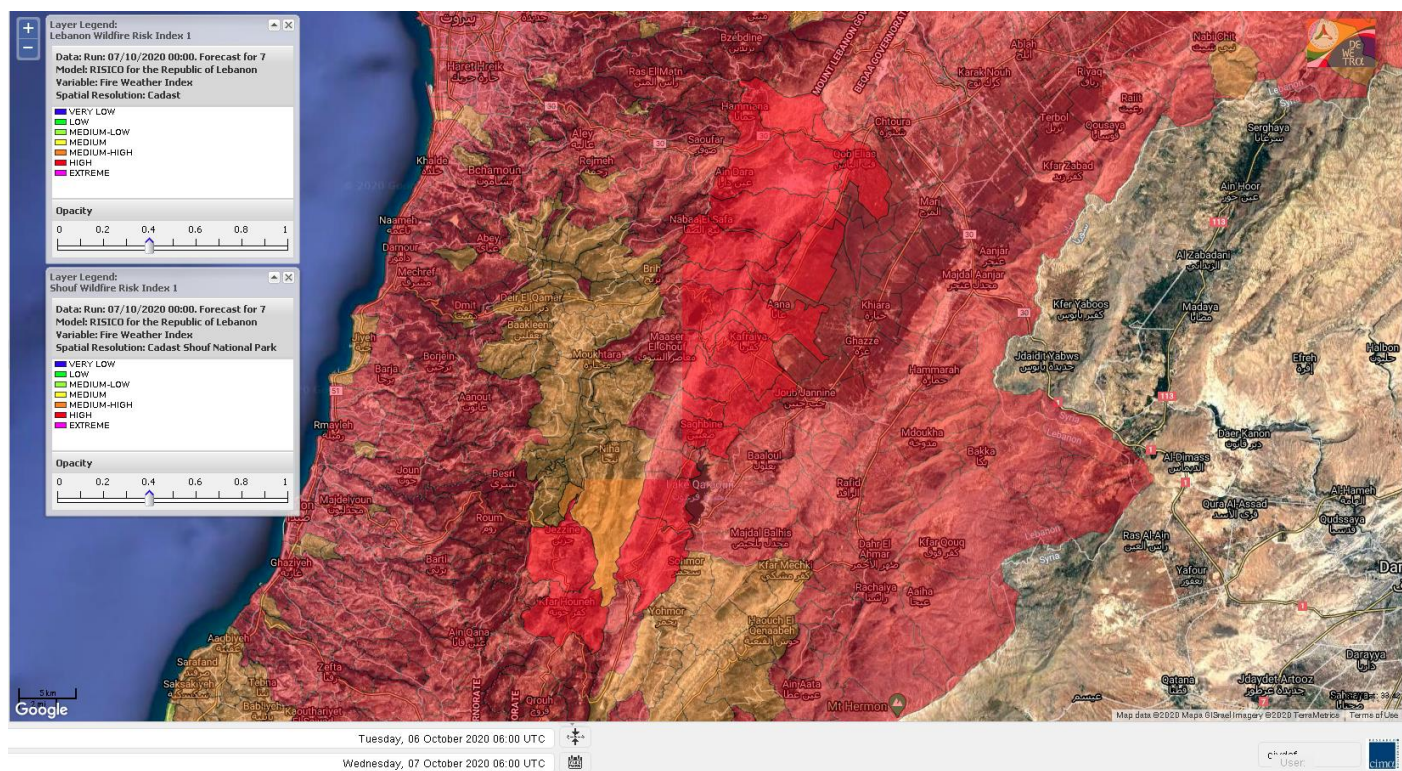

- VERY LOW
- LOW
- MEDIUM-LOW
- MEDIUM
- MEDIUM-HIGH
- HIGH
- EXTREME

Lebanon for 7 October 2020

Lebanon for 8 October 2020

Lebanon for 9 October 2020

Shouf Biosphere Reserve Forecast for 7 October 2020

Shouf Biosphere Reserve Forecast for 8 October 2020