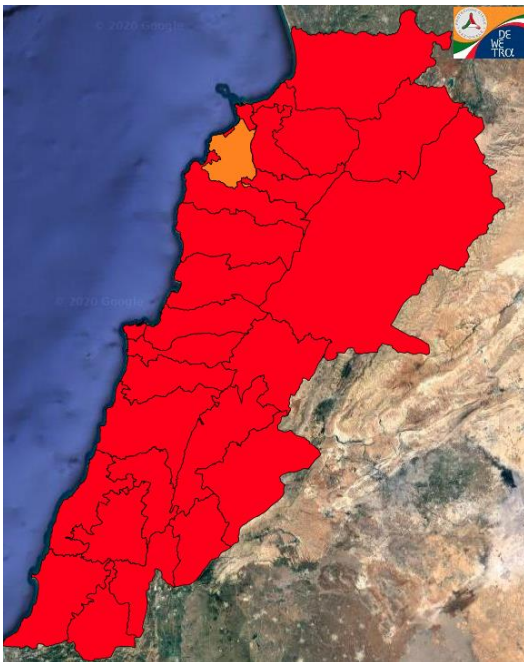

Beirut, 7 October 2020

FIRE RISK INDEX

6 October 2020

7 October 2020

8 October 2020

9 October 2020

Layer Legend:
Lebanon Wildfire Risk Index 1

Data: Run: 07/10/2020 00:00. Forecast for 7
Model: RISICO for the Republic of Lebanon
Variable: Fire Weather Index
Spatial Resolution: Caza