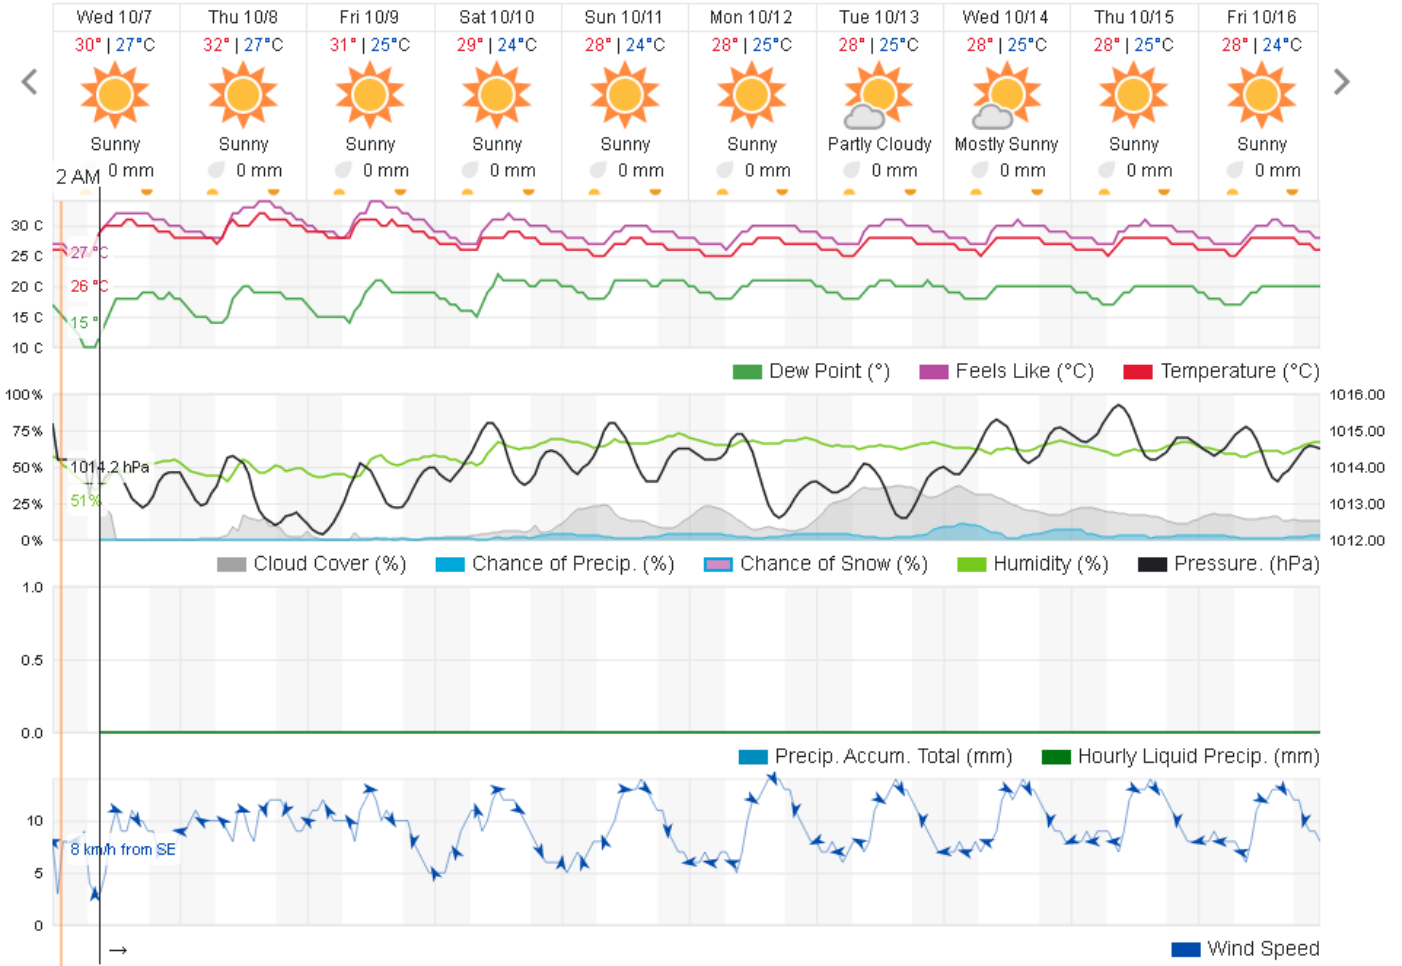

Beirut, Beirut, Lebanon 10-Day Weather Forecast ★ 🏠

☀️ 28° ACHRAFIEH,RIZK STATION | [CHANGE](#) ✓

TODAY

HOURLY

10-DAY

CALENDAR

HISTORY

WUNDERMAP

⚙️ Customize

Nord

Koura

Municipality	07- Oct	08- Oct	09- Oct	Municipality	07- Oct	08- Oct	09- Oct	Municipality	07- Oct	08- Oct	09- Oct
Aaba	MH	MH	MH	Afsaddiq	MH	MH	MH	Ain Ekrine	MH	MH	MH
Amioun	MH	MH	MH	Anfeh	MH	MH	MH	Badbhoun	MH	MH	MH
Barghoun	MH	MH	MH	Barsa	H	H	H	Batroumine	MH	MH	MH
Bdebba	MH	MH	MH	Bechmizzine	MH	MH	MH	Bednayeil El-Koura	H	H	H
Bhabbouch El-Koura	MH	MH	MH	Bkeftine	H	H	H	Bnehran	MH	MH	MH
Bqaiaa El-Koura	MH	MH	MH	Bsarma	MH	MH	MH	Btaaboura	MH	MH	MH
Bterram	MH	MH	MH	Btouratij	MH	MH	MH	Bziza	MH	MH	MH
Dar Beehtar	H	H	H	Dar Chmezzine	MH	MH	MH	Deddeh	H	H	H
Deir El-Balamand	MH	MH	MH	Fih	H	H	H	Hraiche	MH	MH	MH
Ijdaabrine	MH	MH	MH	Kaftoun	MH	MH	MH	Kefraya El-Koura	MH	MH	MH
Kfarakka	MH	MH	MH	Kfarhata	MH	MH	MH	Kfarhazir	MH	MH	MH