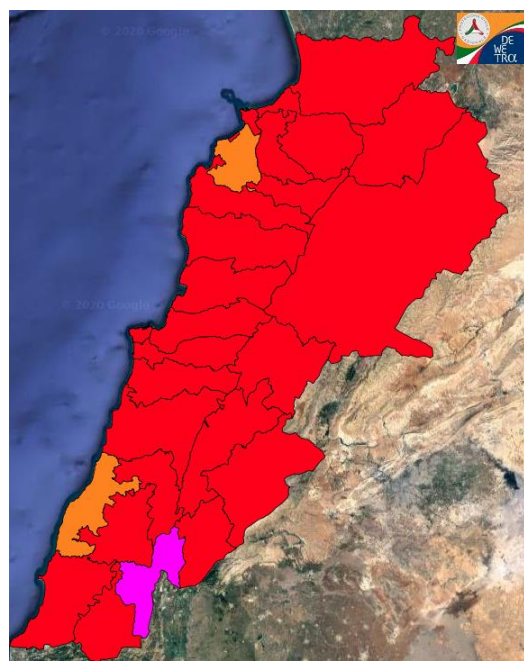

Beirut, 7 October 2020

FIRE RISK INDEX

6 October 2020

7 October 2020

8 October 2020

9 October 2020

Layer Legend:
Lebanon Wildfire Risk Index 1

Data: Run: 07/10/2020 00:00. Forecast for 7
Model: RISICO for the Republic of Lebanon
Variable: Fire Weather Index
Spatial Resolution: Caza