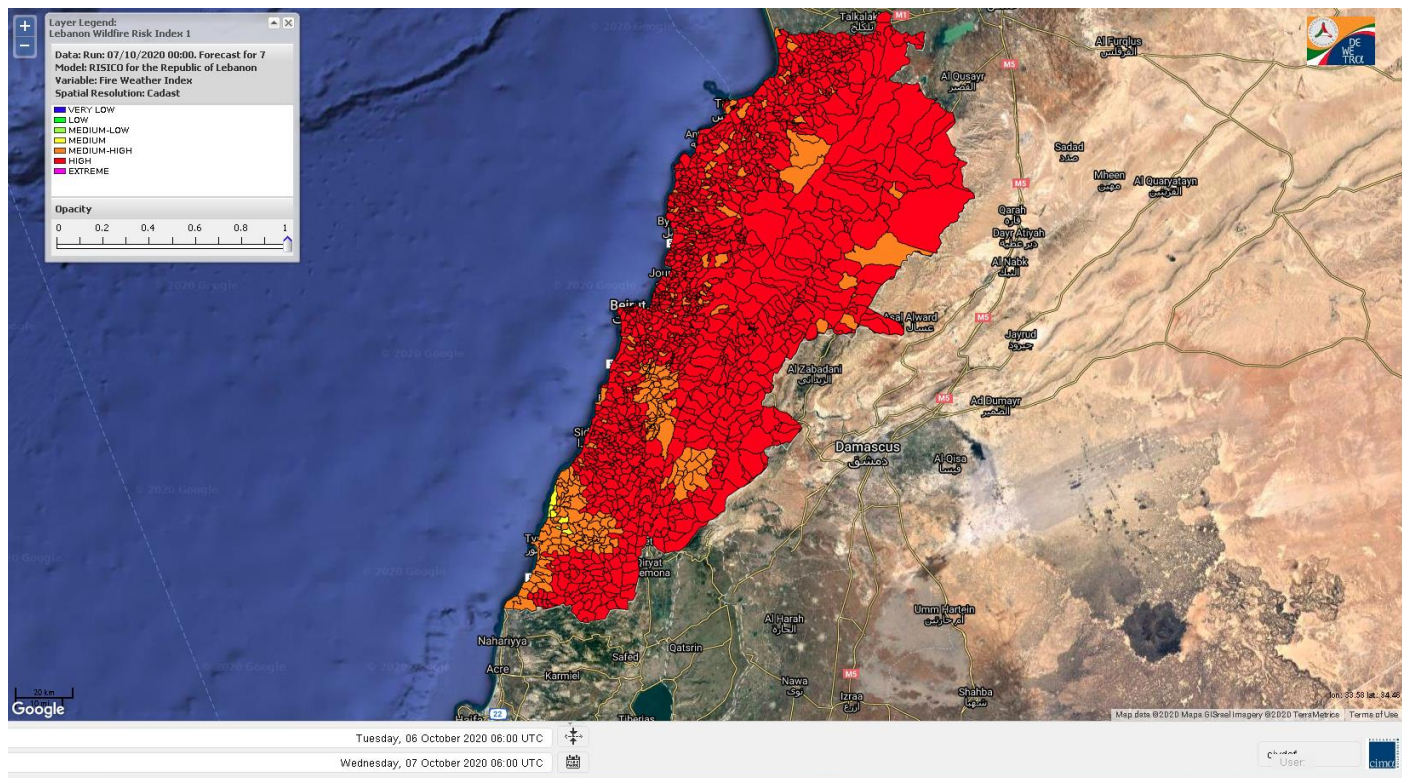

Lebanon for 7 October 2020