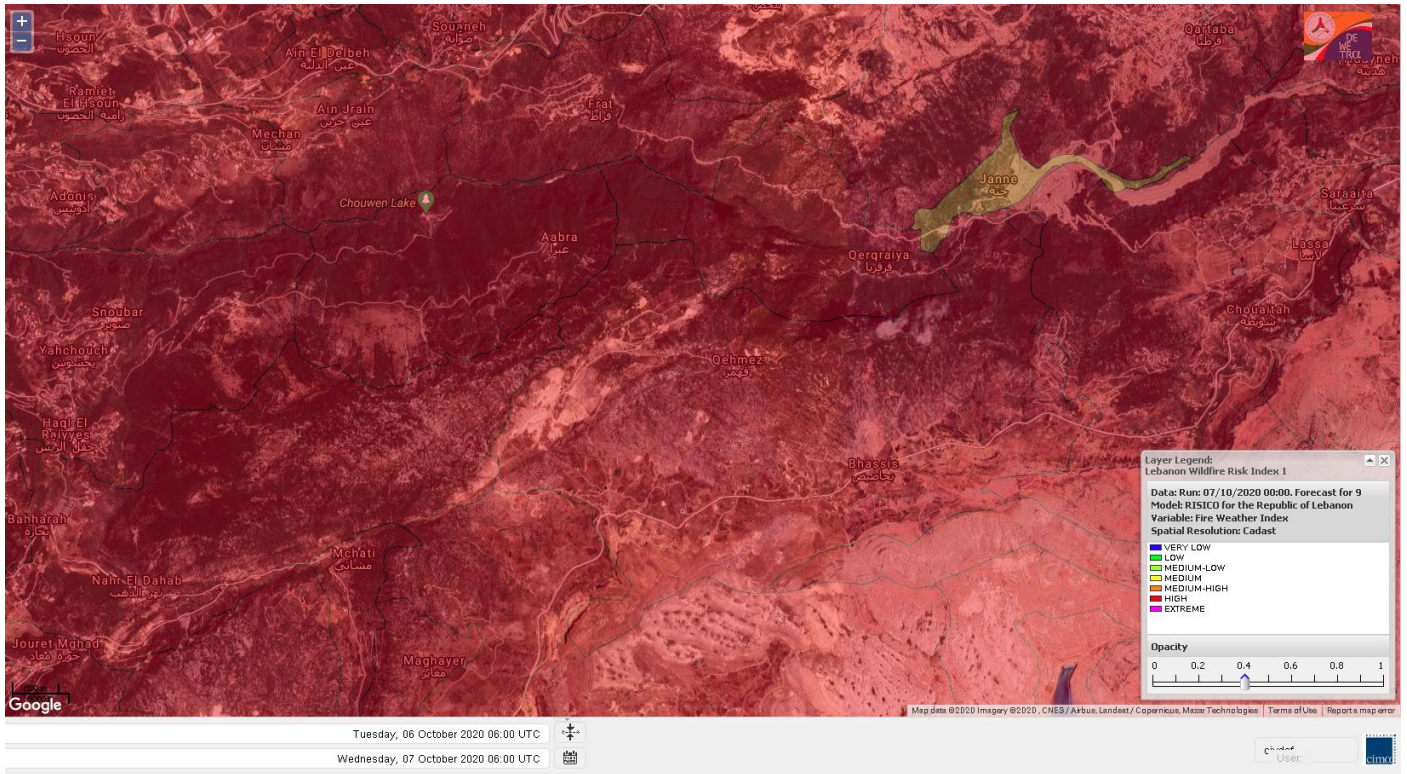

Jabal Moussa Reserve Forecast for 9 October 2020