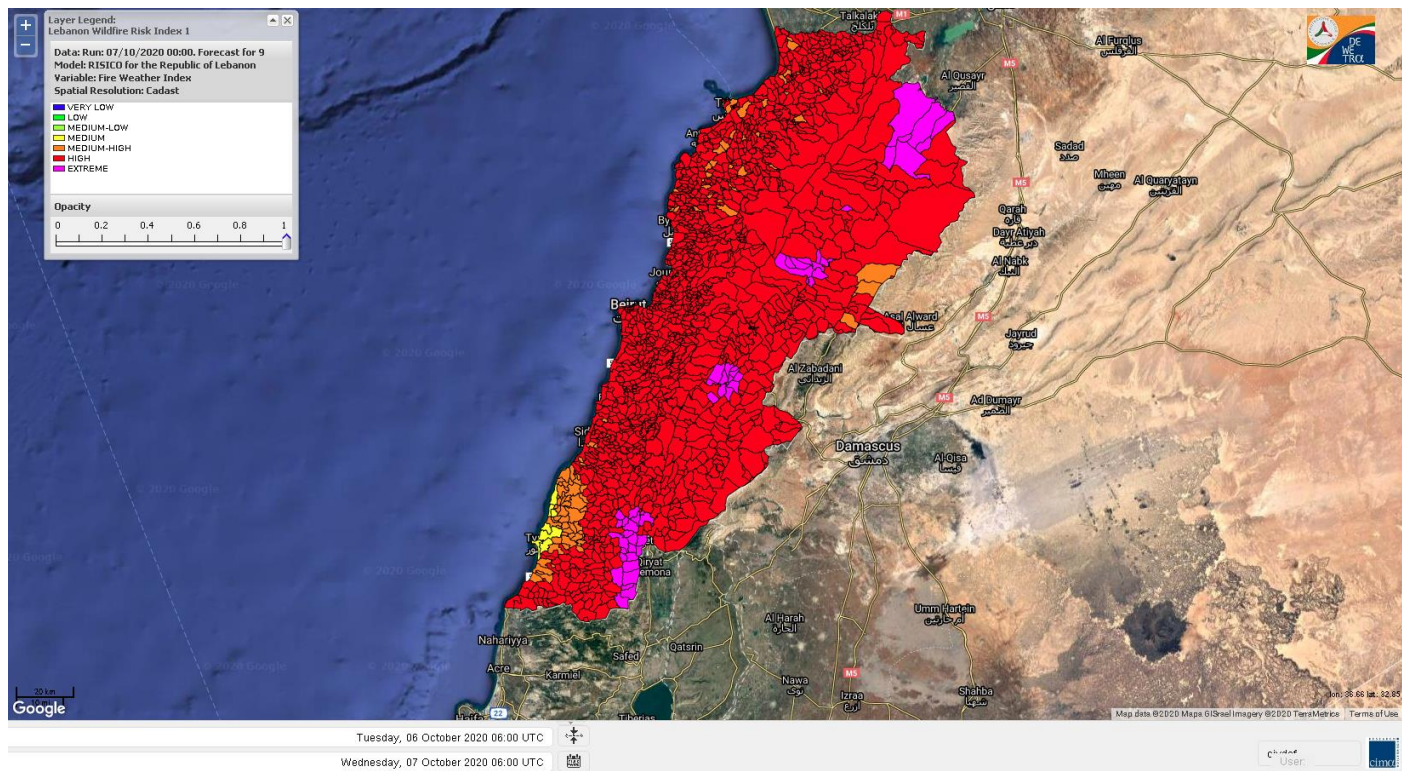

- VERY LOW
- LOW
- MEDIUM-LOW
- MEDIUM
- MEDIUM-HIGH
- HIGH
- EXTREME

Lebanon for 7 October 2020

Lebanon for 8 October 2020

Lebanon for 9 October 2020

Shouf Biosphere Reserve Forecast for 7 October 2020

Shouf Biosphere Reserve Forecast for 8 October 2020