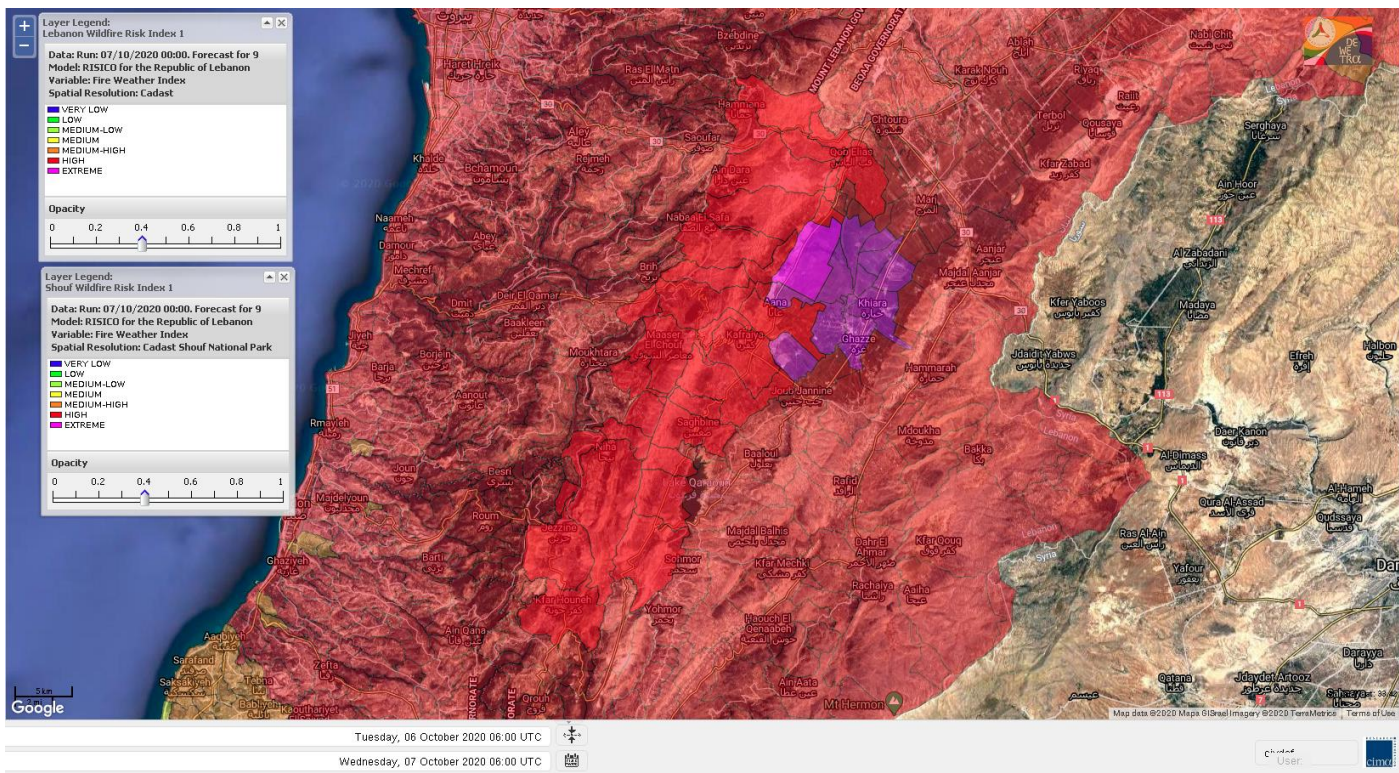

Shouf Biosphere Reserve Forecast for 9 October 2020