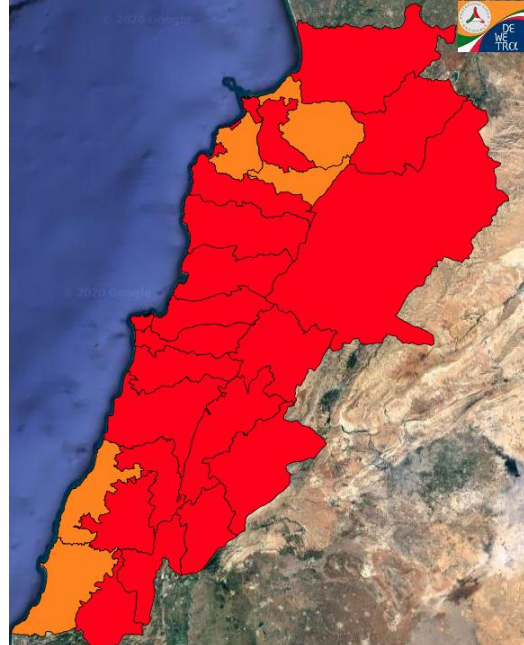

7 October 2020