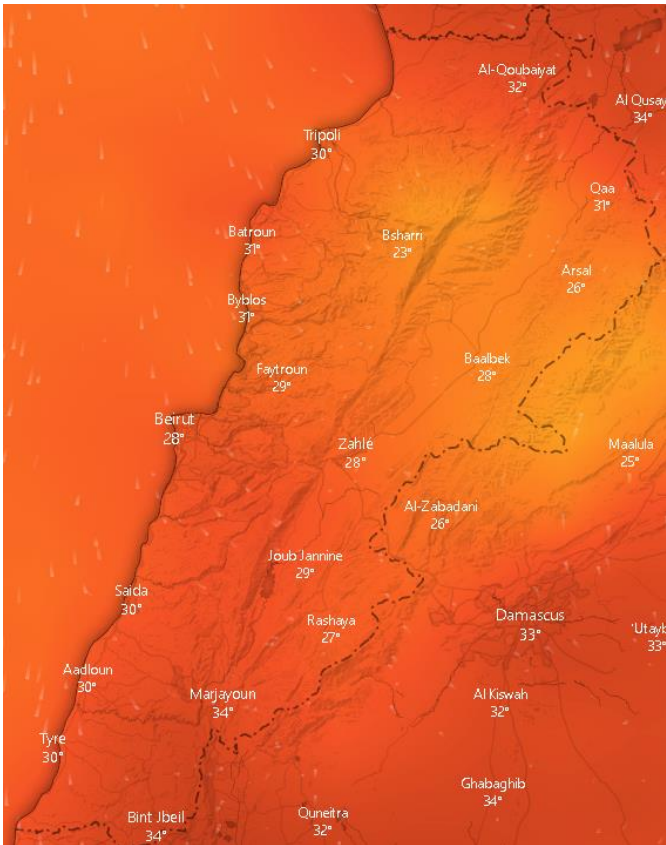

Lebanon for 8 October 2020

Lebanon for 9 October 2020

Beirut, Beirut, Lebanon 10-Day Weather Forecast ★ 🏠

☀️ 28° ACHRAFIEH,RIZK STATION | [CHANGE](#) ✓

TODAY

HOURLY

10-DAY

CALENDAR