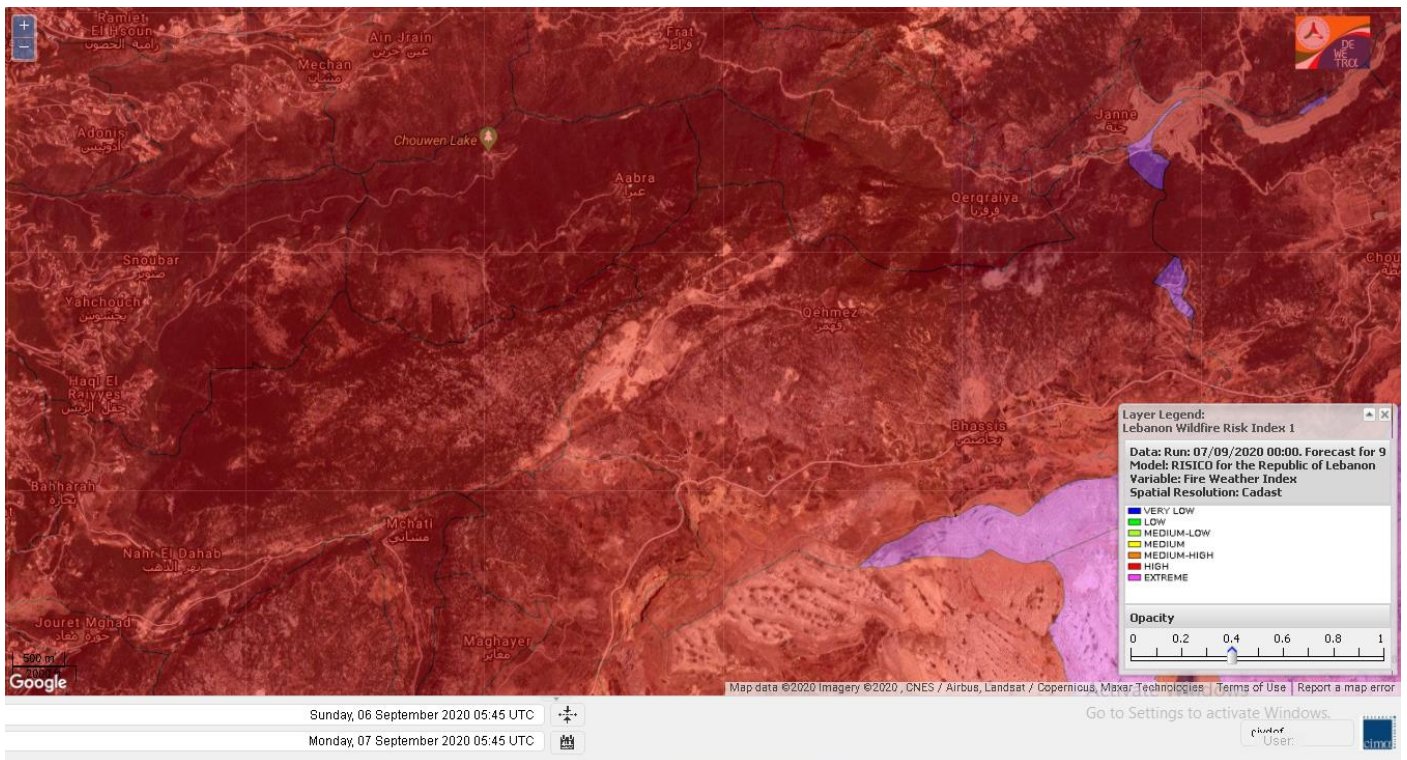

Jabal Moussa Reserve Forecast for 9 September 2020