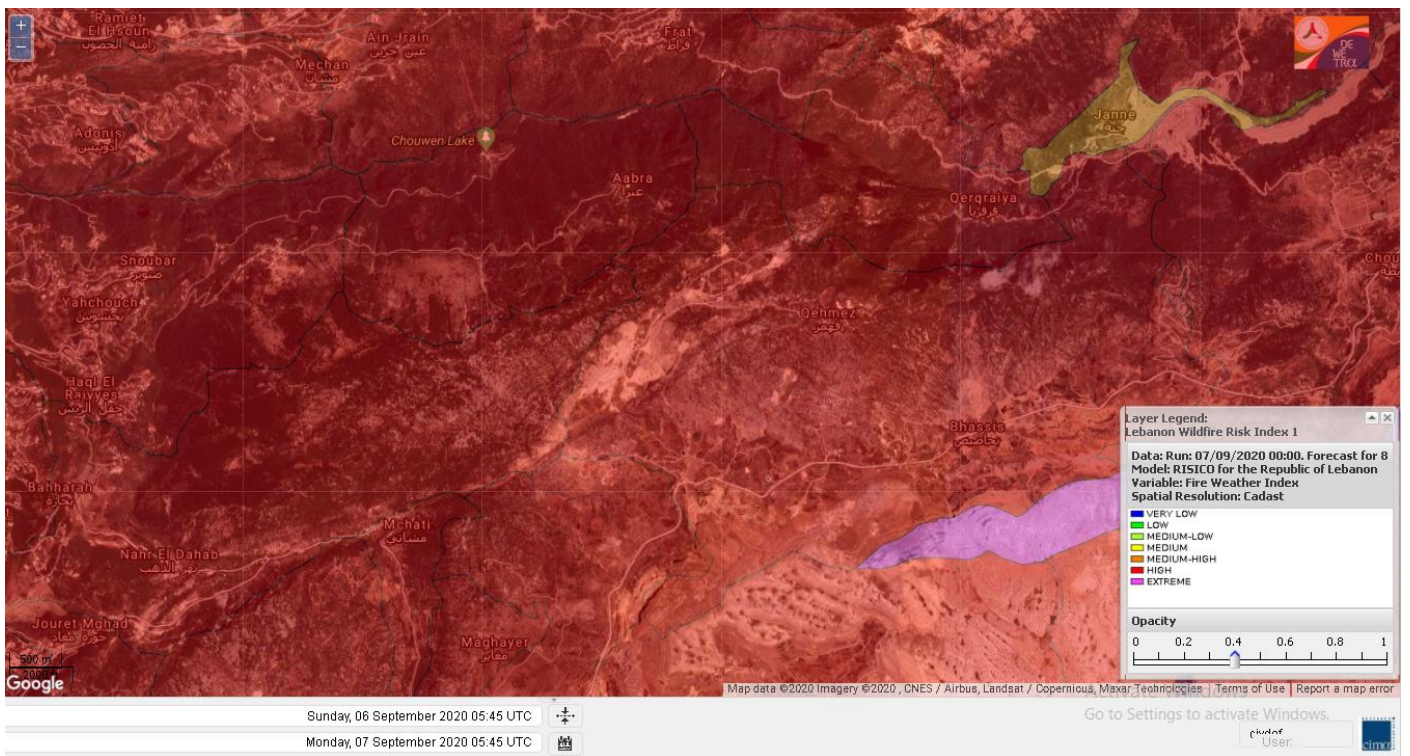

Jabal Moussa Reserve Forecast for 8 September 2020