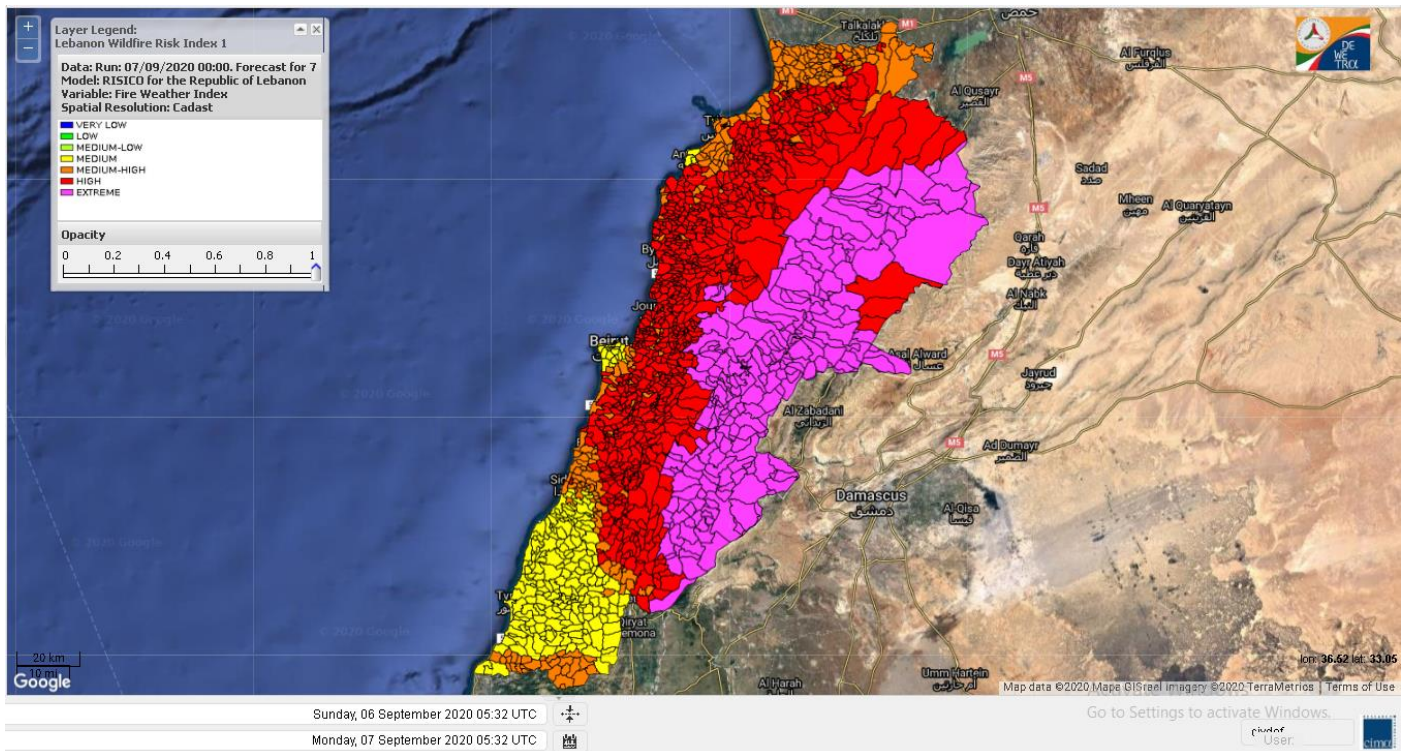

Lebanon for 7 September 2020