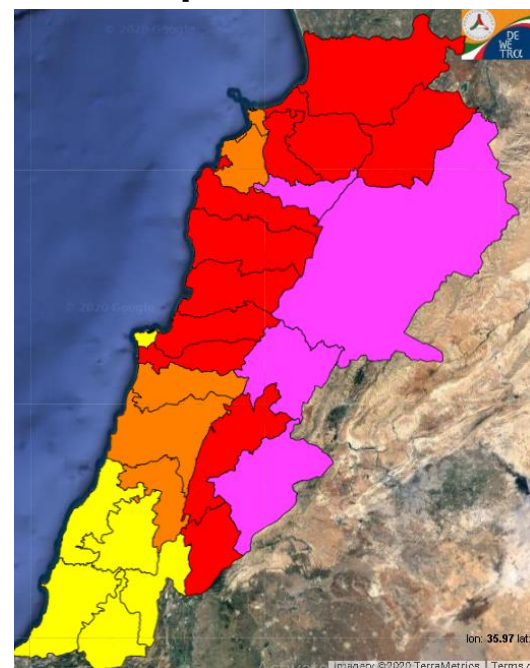

9 September 2020

Layer Legend:
Lebanon Wildfire Risk Index 1

Data: Run: 07/09/2020 00:00. Forecast for 7
Model: RISICO for the Republic of Lebanon
Variable: Fire Weather Index
Spatial Resolution: Caza

- VERY LOW
- LOW
- MEDIUM-LOW
- MEDIUM
- MEDIUM-HIGH
- HIGH
- EXTREME