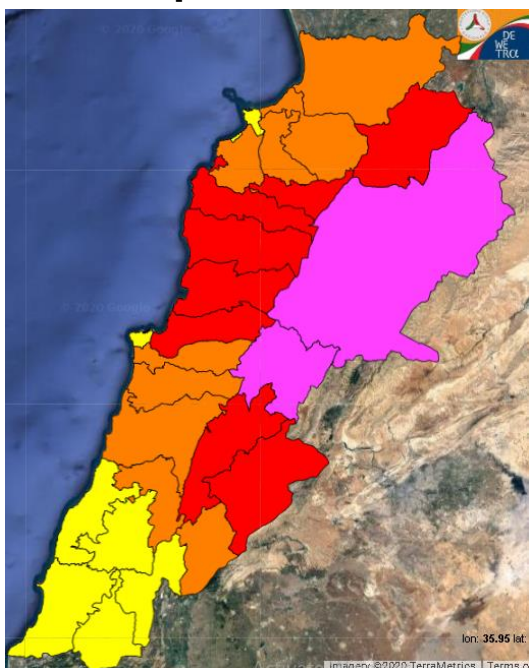

8 September 2020