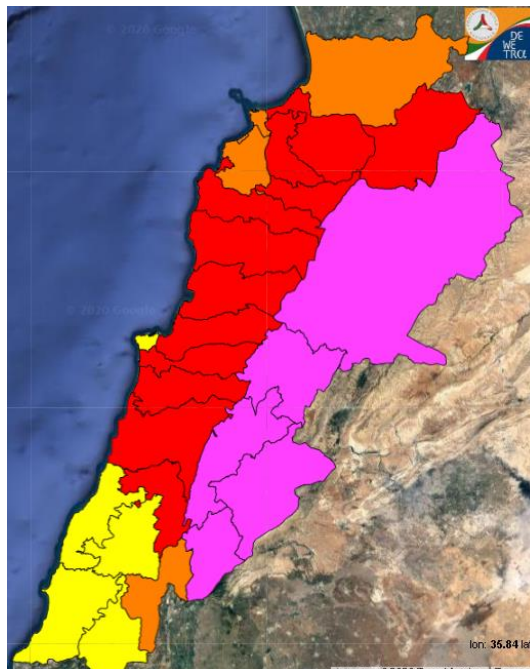

7 September 2020