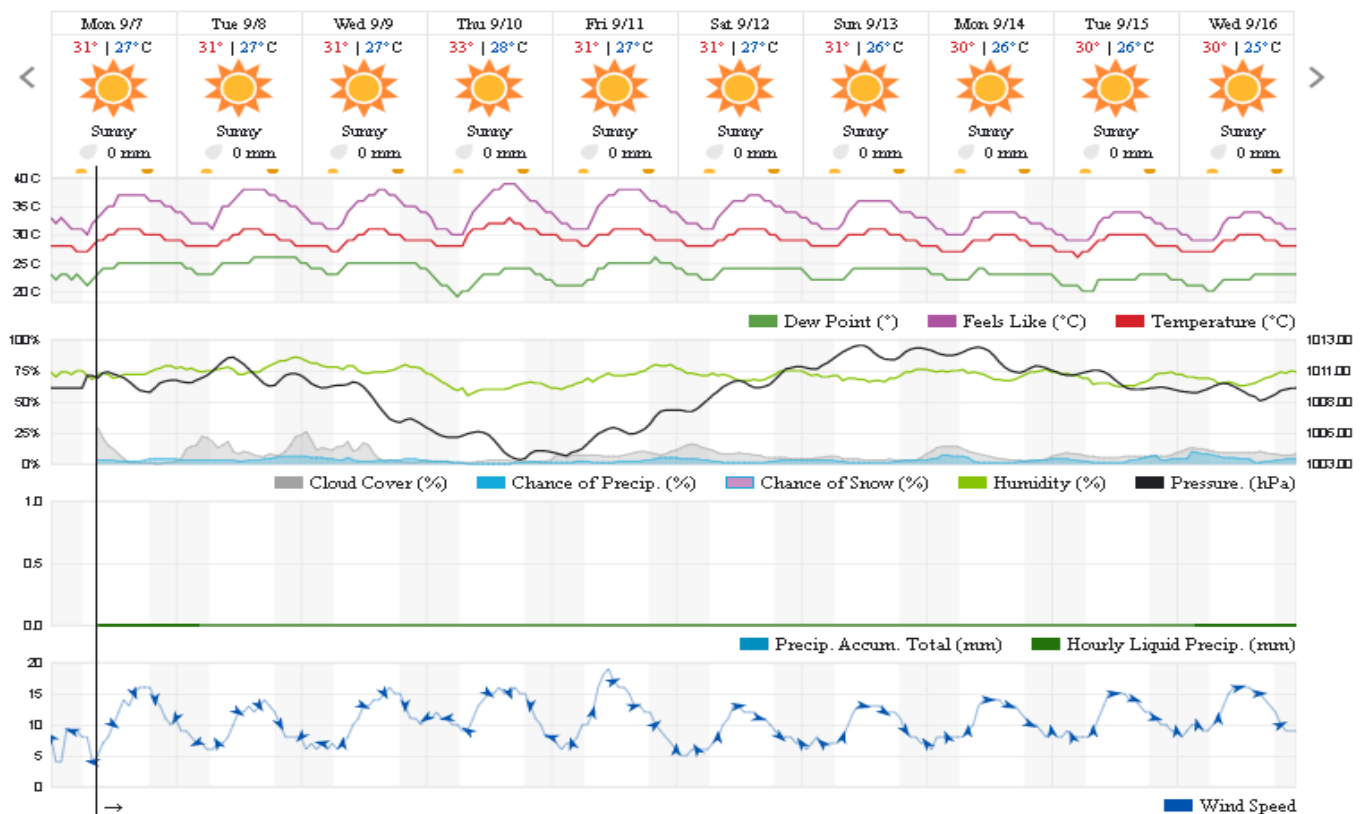

## Beirut, Beirut, Lebanon 10-Day Weather Forecast

29° ACHRAFIEH, RIZK STATION | CHANGE

TODAY HOURLY 10-DAY CALENDAR HISTORY WUNDERMAP

Customize