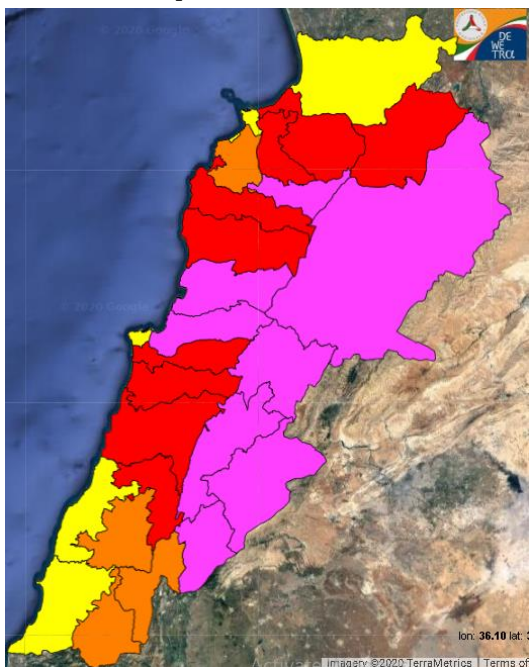

FIRE RISK INDEX

6 September 2020