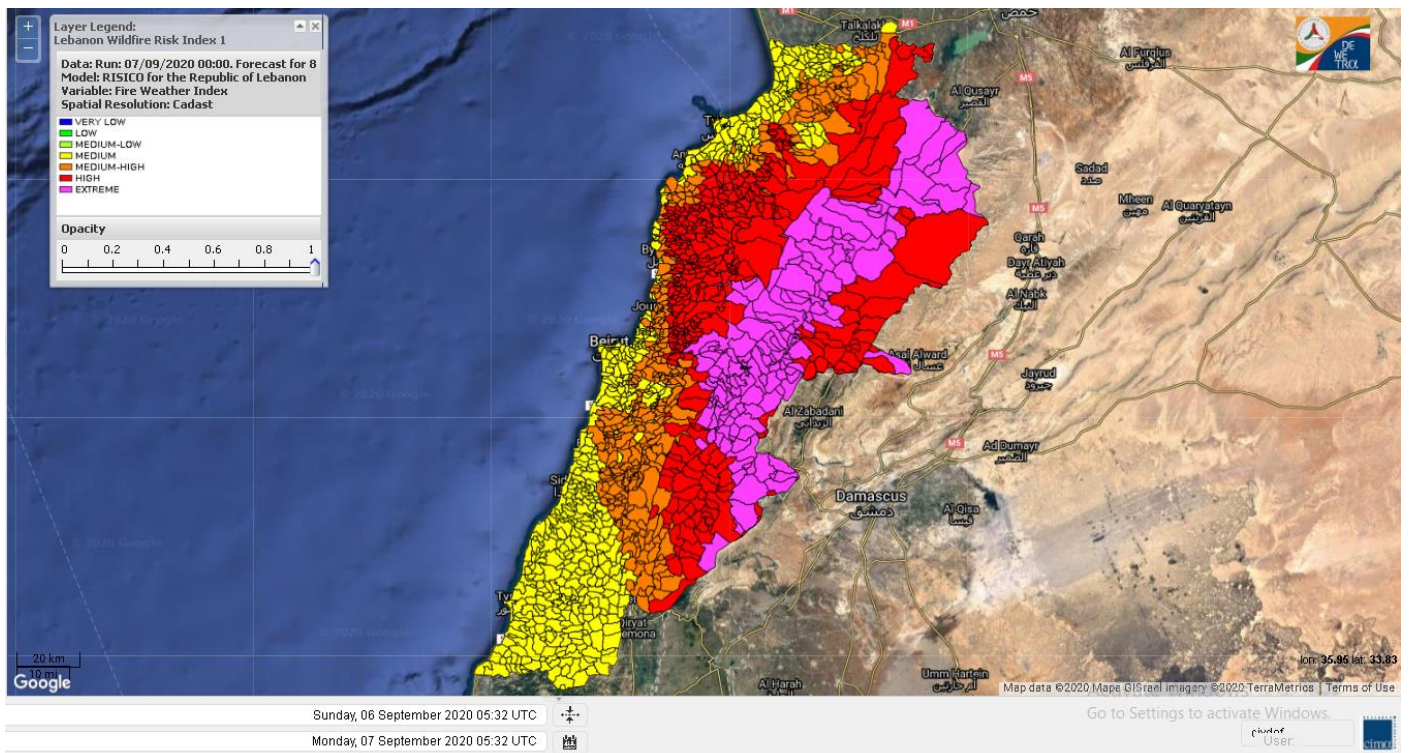

Lebanon for 8 September 2020