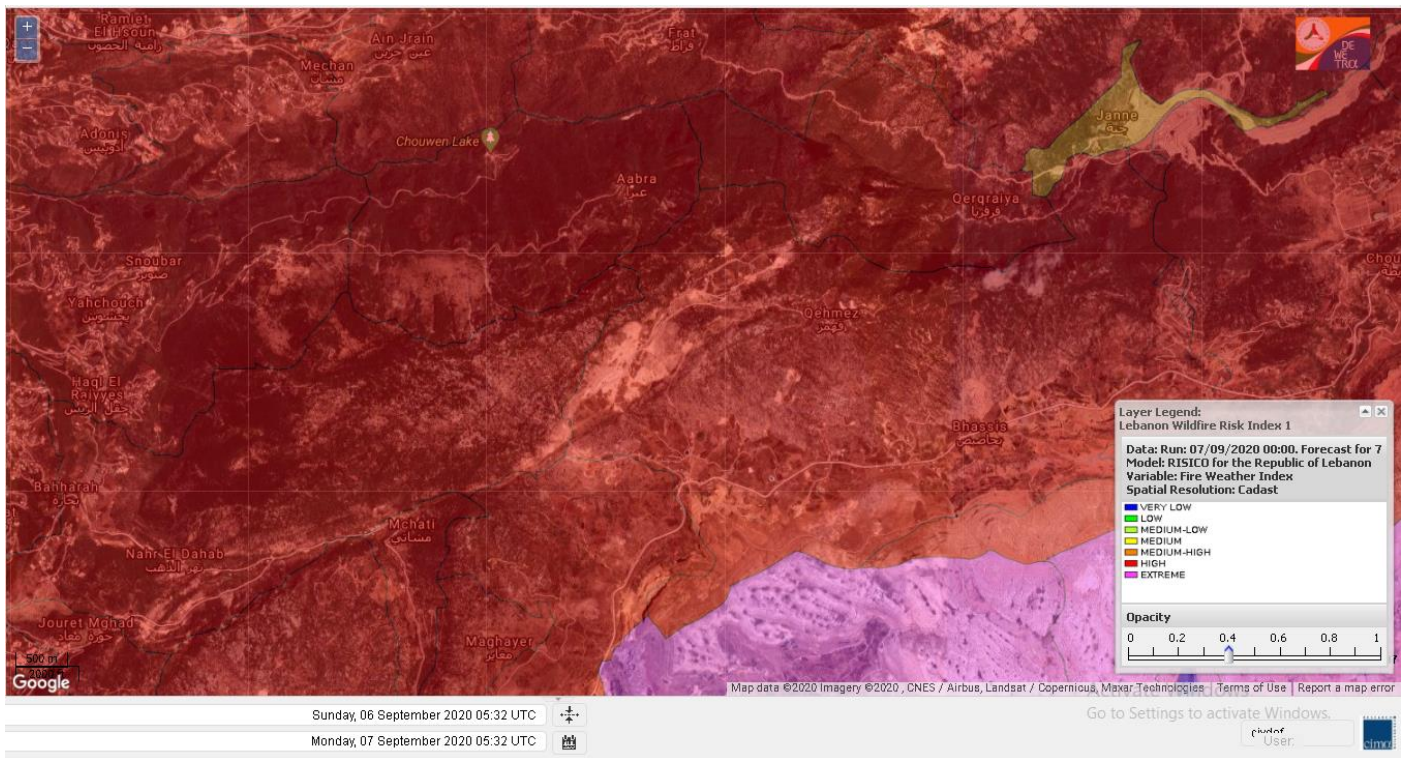

Jabal Moussa Reserve Forecast for 7 September 2020