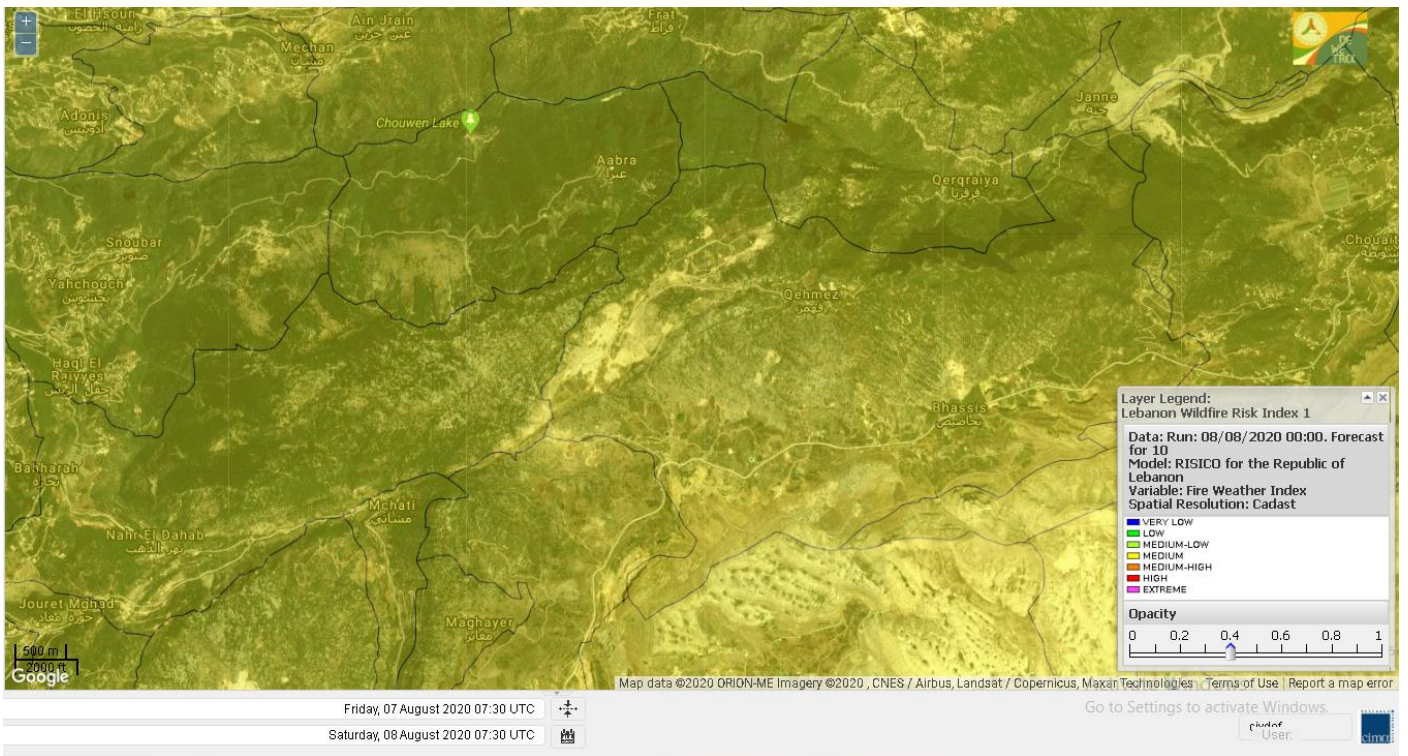

Jabal Moussa Reserve Forecast for 10 August 2020