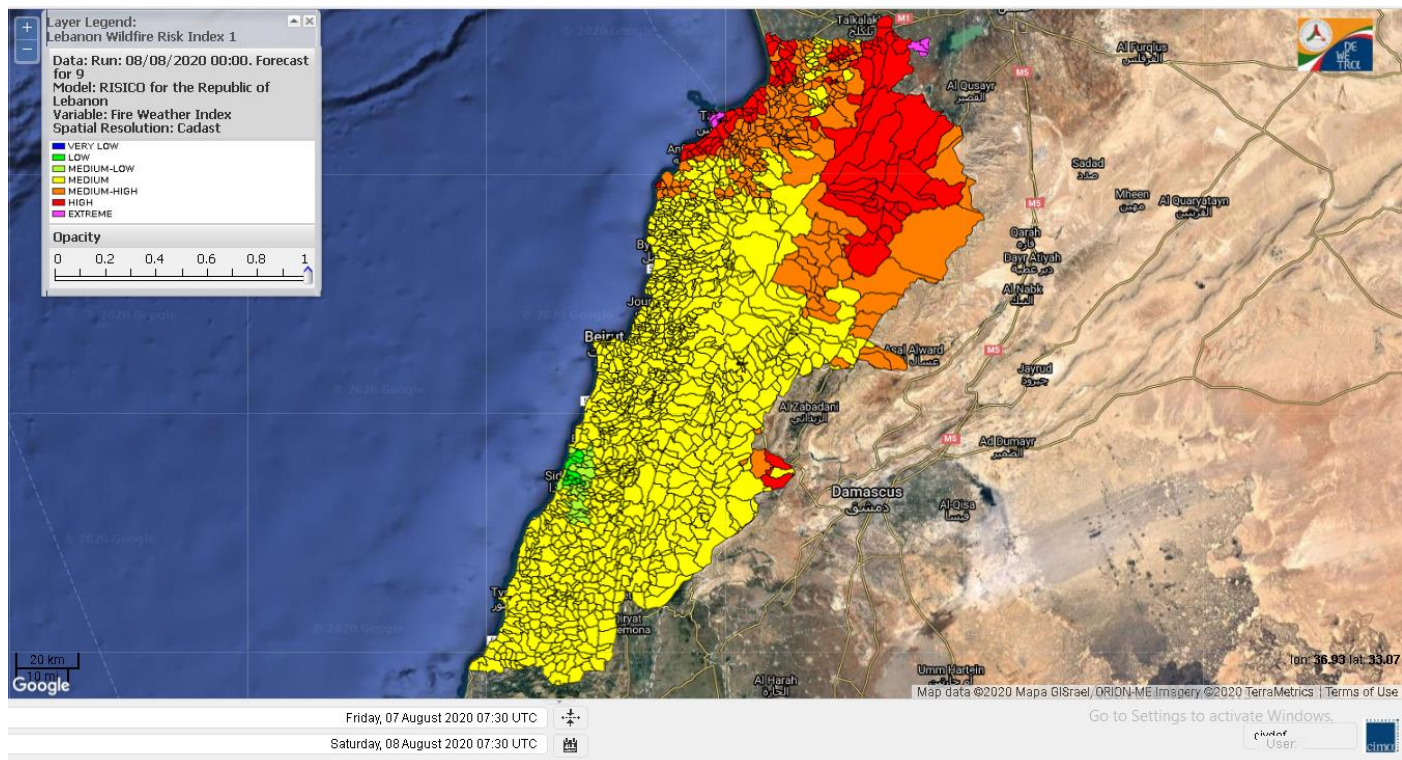

Lebanon for 9 August 2020