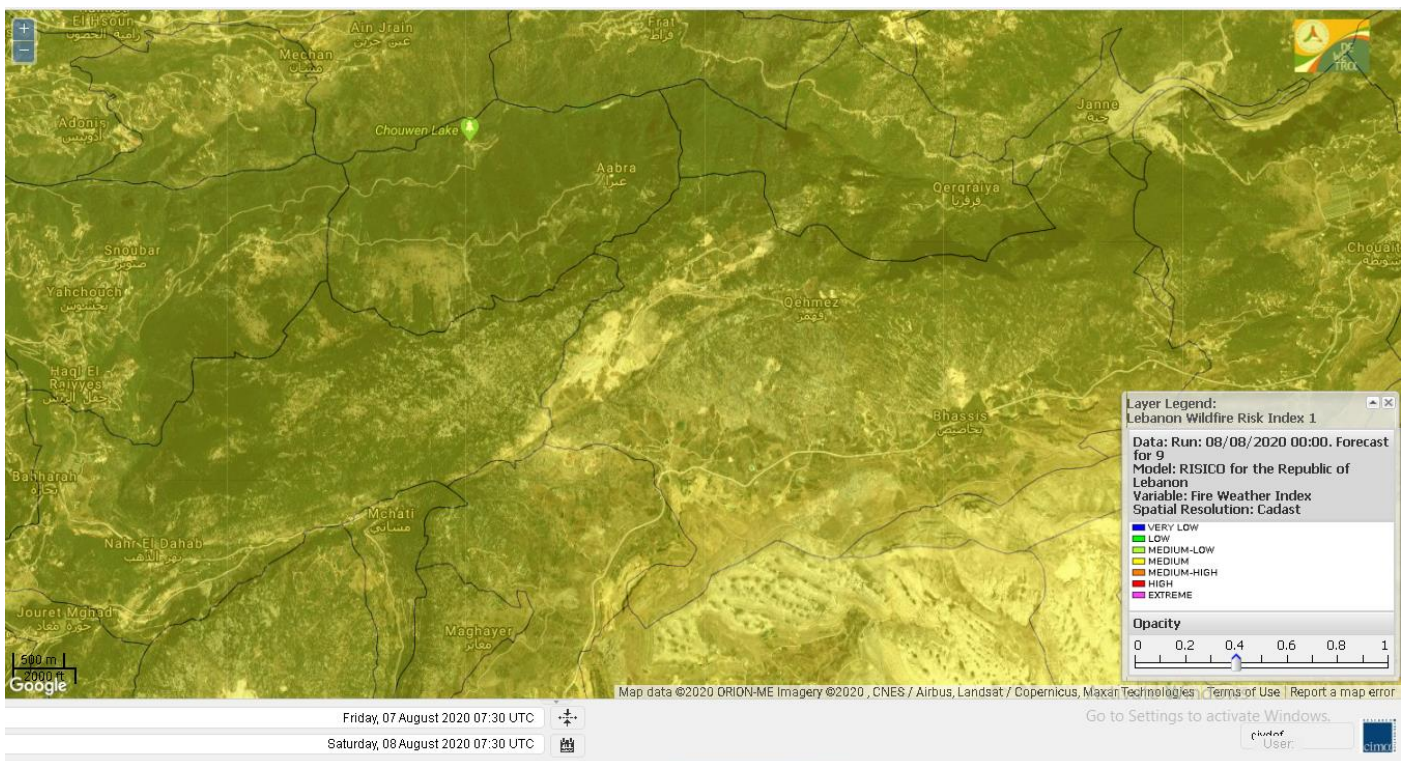

Jabal Moussa Reserve Forecast for 9 August 2020