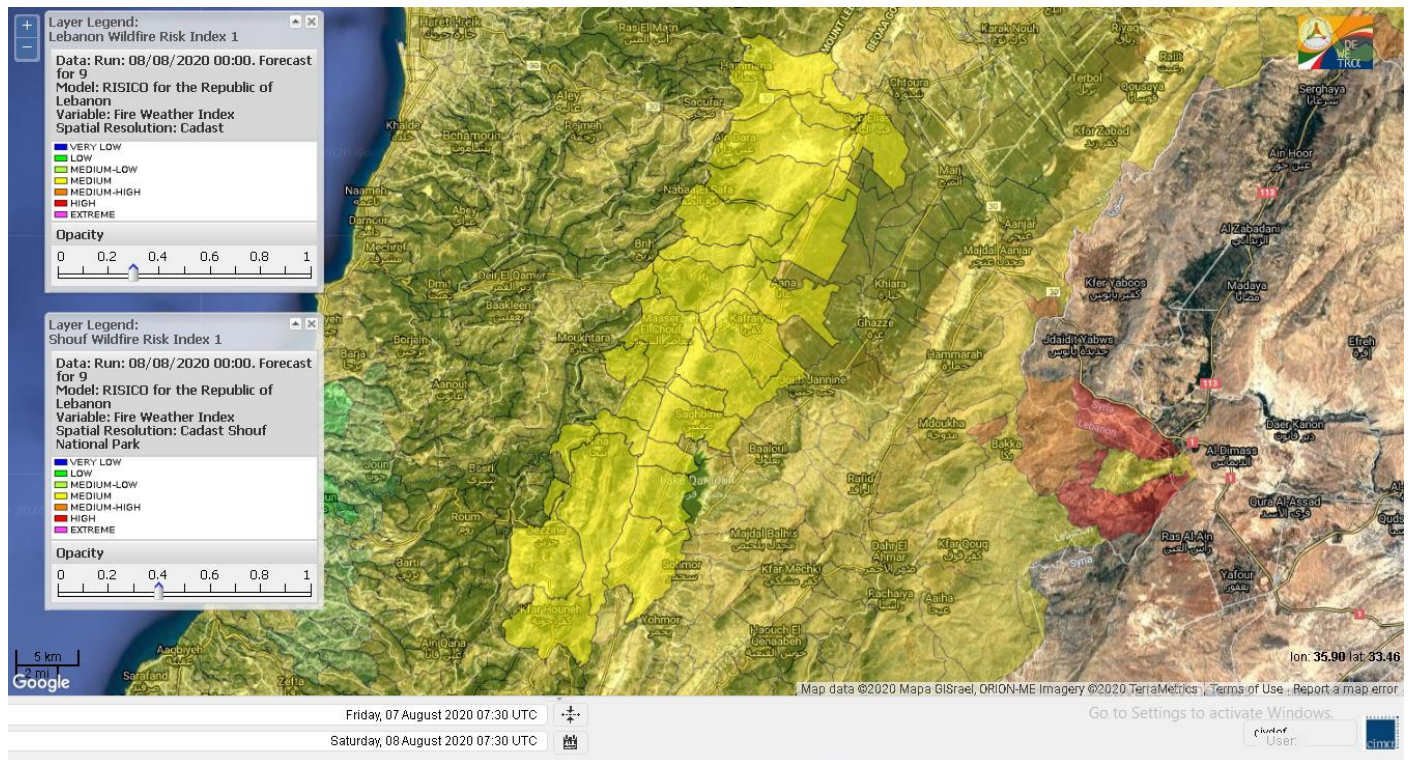

- VERY LOW
- LOW
- MEDIUM-LOW
- MEDIUM
- MEDIUM-HIGH
- HIGH
- EXTREME

Lebanon for 8 August 2020

Lebanon for 9 August 2020

Lebanon for 10 August 2020

Shouf Biosphere Reserve Forecast for 8 August 2020

Shouf Biosphere Reserve Forecast for 9 August 2020