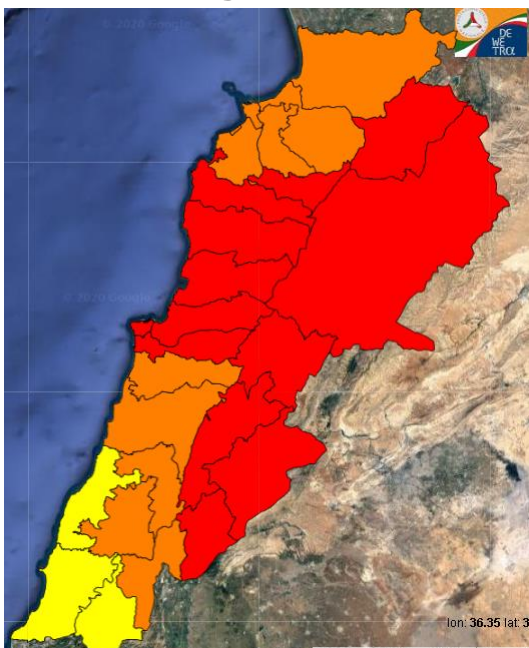

FIRE RISK INDEX

7 August 2020