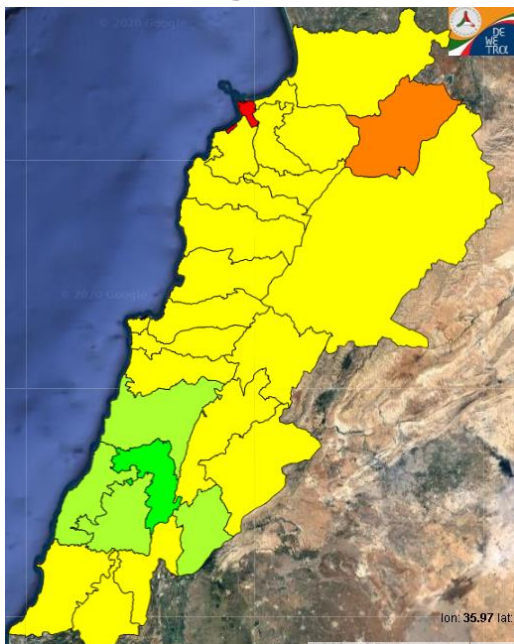

Beirut, 8 August 2020

FIRE RISK INDEX

7 August 2020

8 August 2020

9 August 2020

10 August 2020

Layer Legend:
Lebanon Wildfire Risk Index 1

Data: Run: 08/08/2020 00:00. Forecast for 8
Model: RISICO for the Republic of Lebanon
Variable: Fire Weather Index
Spatial Resolution: Caza