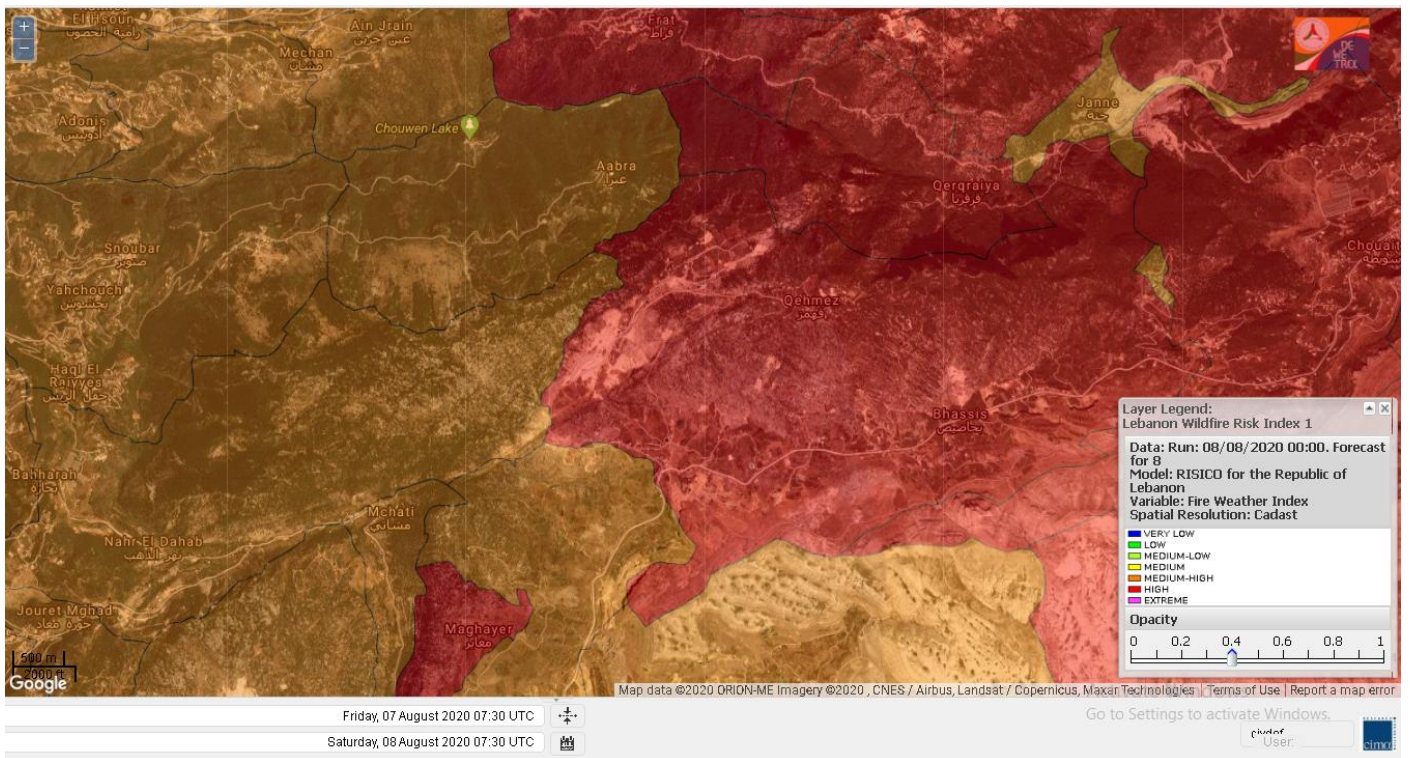

Jabal Moussa Reserve Forecast for 8 August 2020