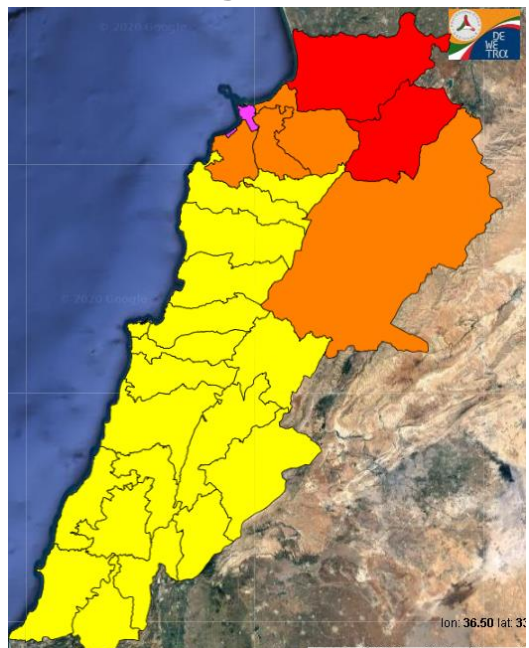

Beirut, 8 August 2020

FIRE RISK INDEX

7 August 2020

8 August 2020

9 August 2020

10 August 2020

Layer Legend:
Lebanon Wildfire Risk Index 1

Data: Run: 08/08/2020 00:00. Forecast for 8
Model: RISICO for the Republic of Lebanon
Variable: Fire Weather Index
Spatial Resolution: Caza