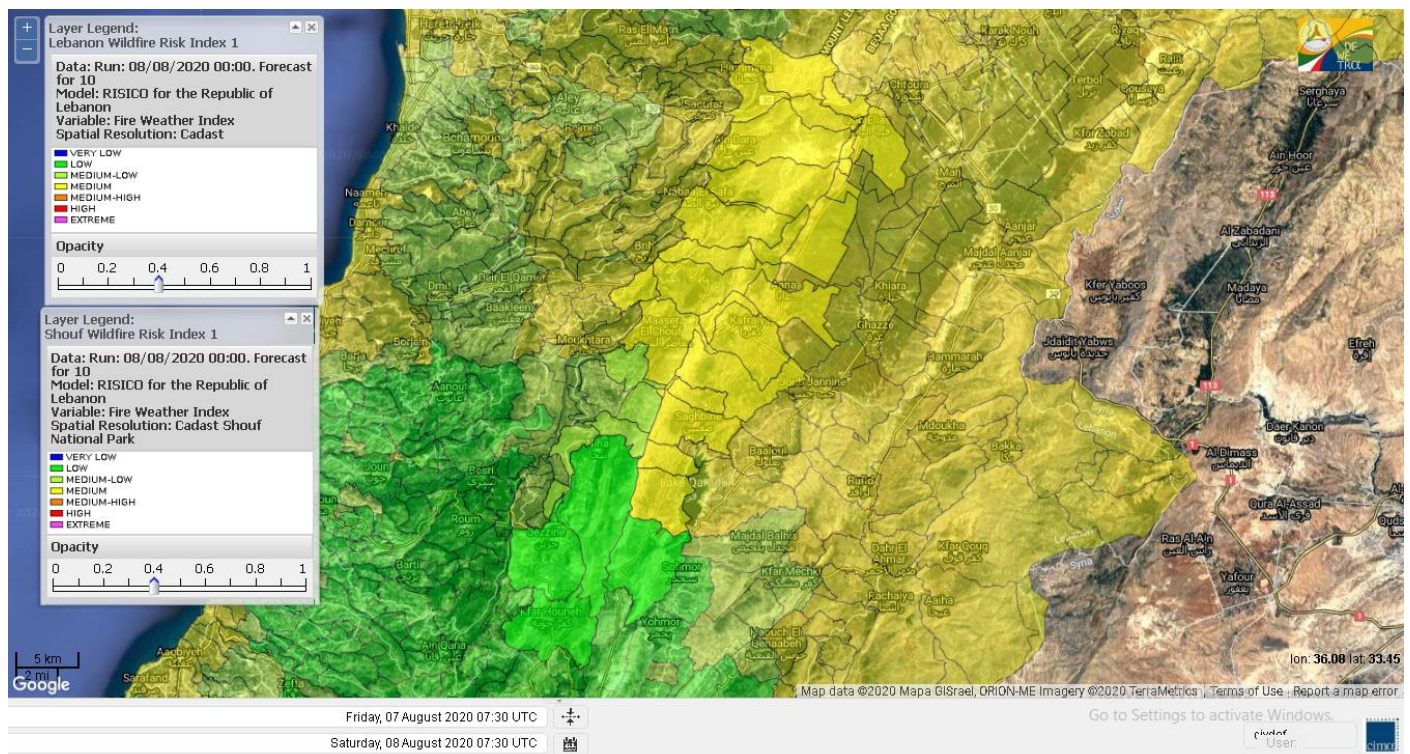

Shouf Biosphere Reserve Forecast for 10 August 2020