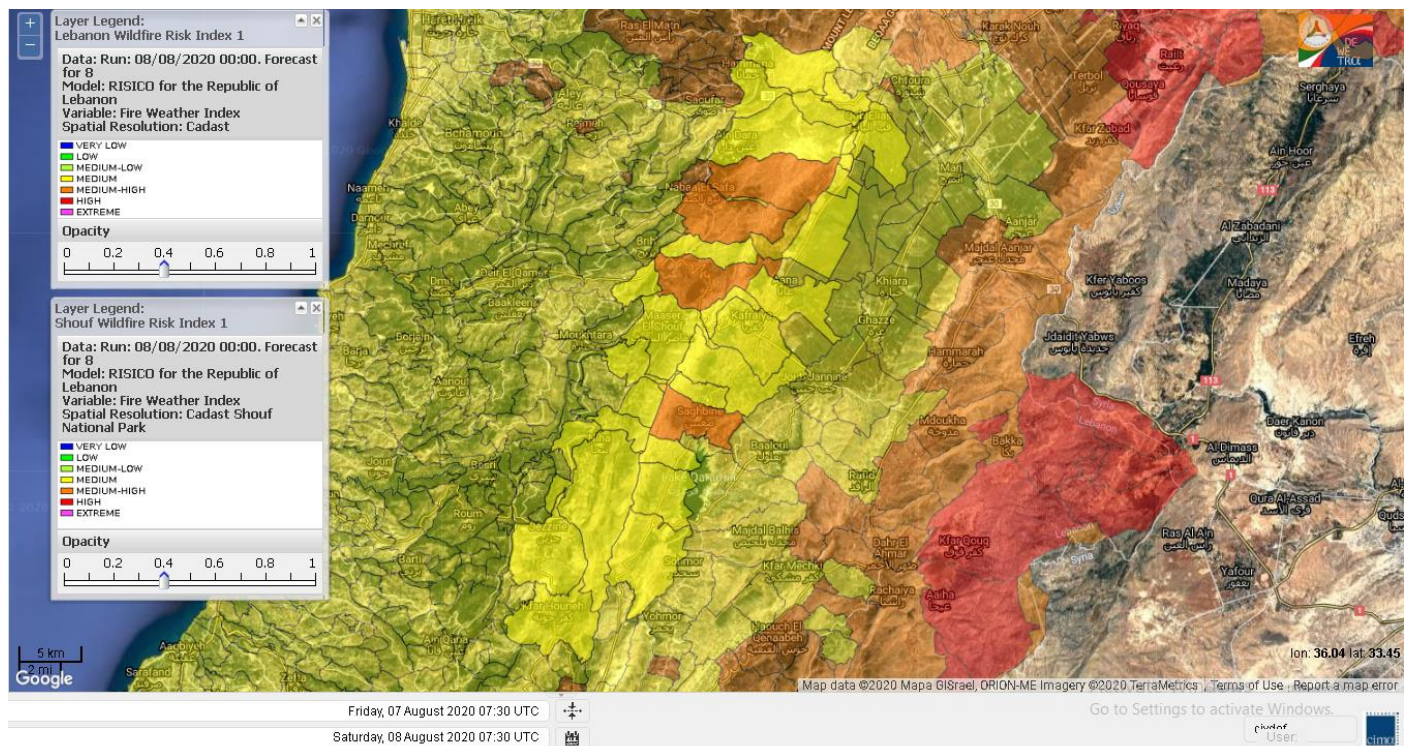

- VERY LOW
- LOW
- MEDIUM-LOW
- MEDIUM
- MEDIUM-HIGH
- HIGH
- EXTREME

Lebanon for 8 August 2020

Lebanon for 9 August 2020

Lebanon for 10 August 2020

Shouf Biosphere Reserve Forecast for 8 August 2020

Shouf Biosphere Reserve Forecast for 9 August 2020