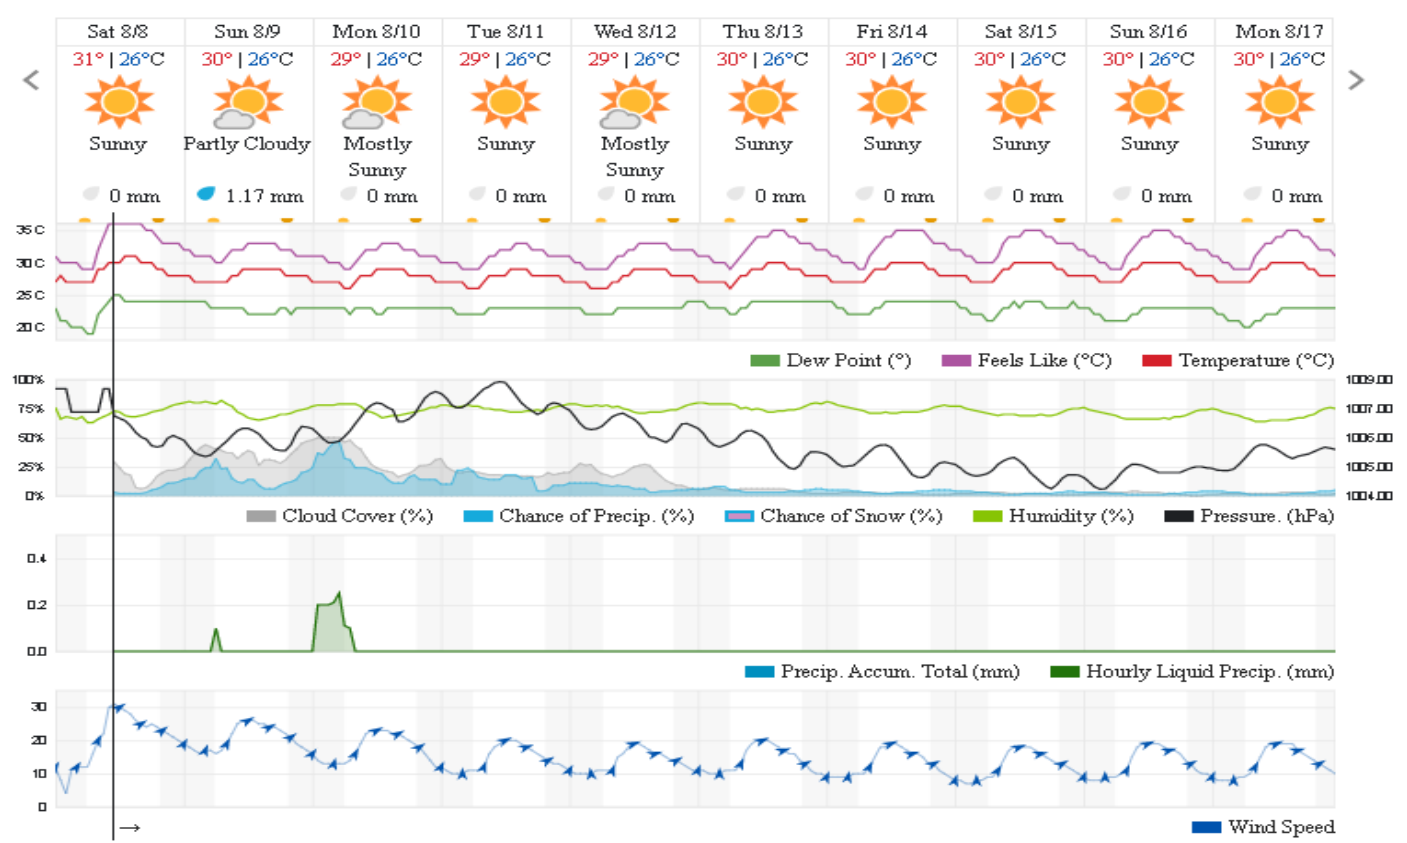

Beirut, Beirut, Lebanon 10-Day Weather Forecast

30° ACHRAFIEH, RIZK STATION | CHANGE

TODAY   HOURLY   **10-DAY**   CALENDAR   HISTORY   WUNDERMAP

Customize