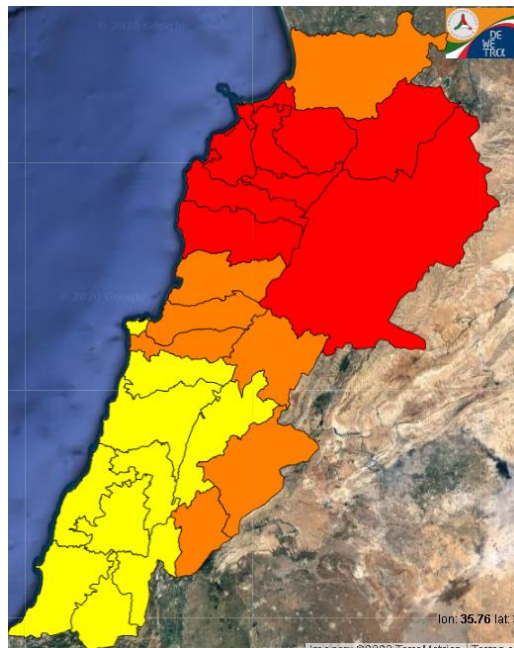

8 August 2020