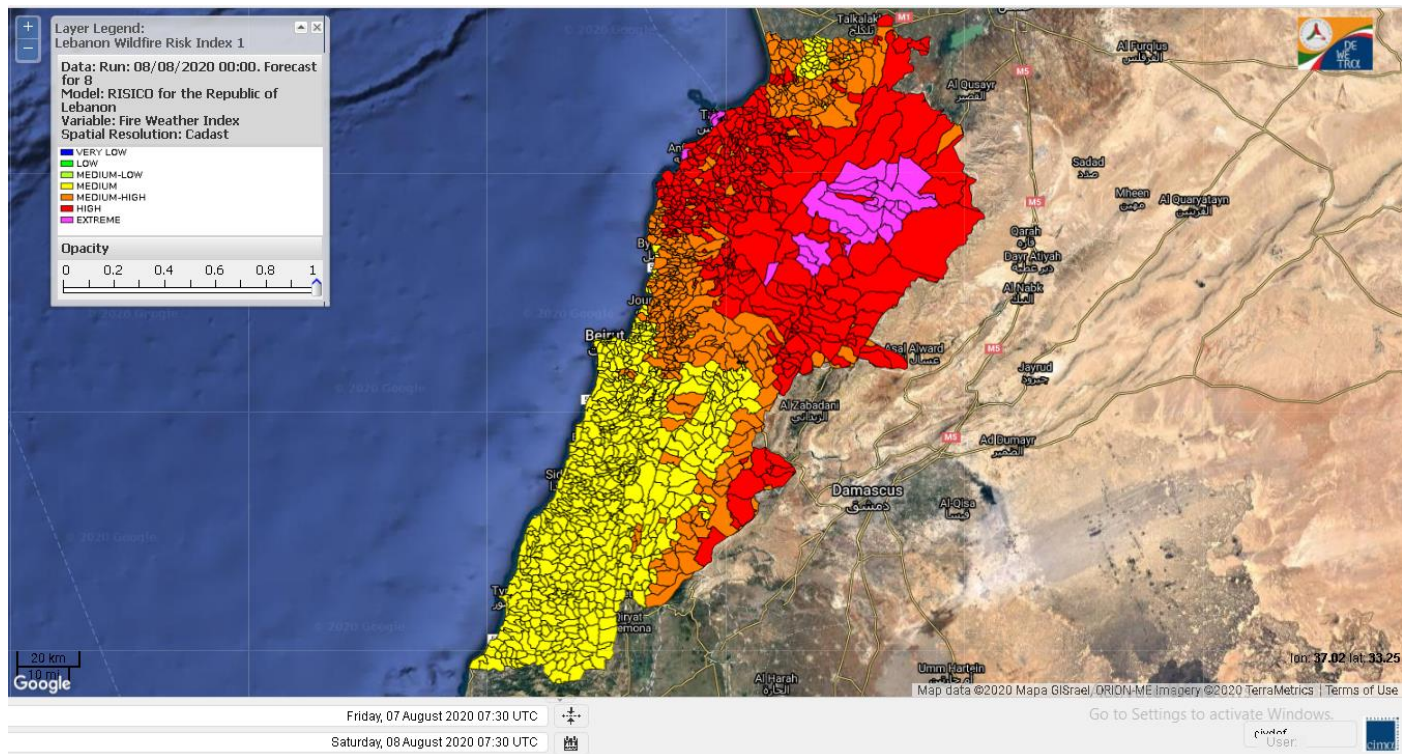

Lebanon for 8 August 2020