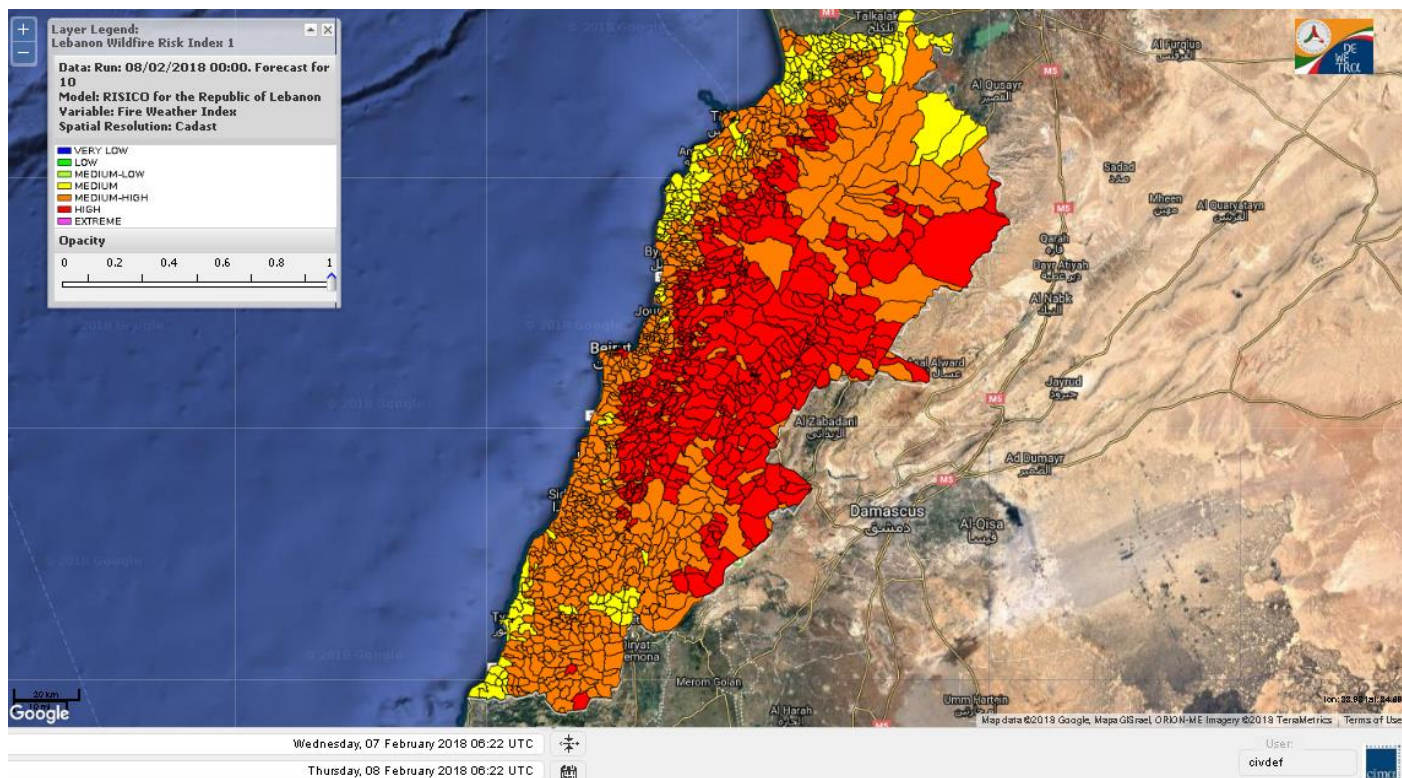

Lebanon for 10 Feb 2018