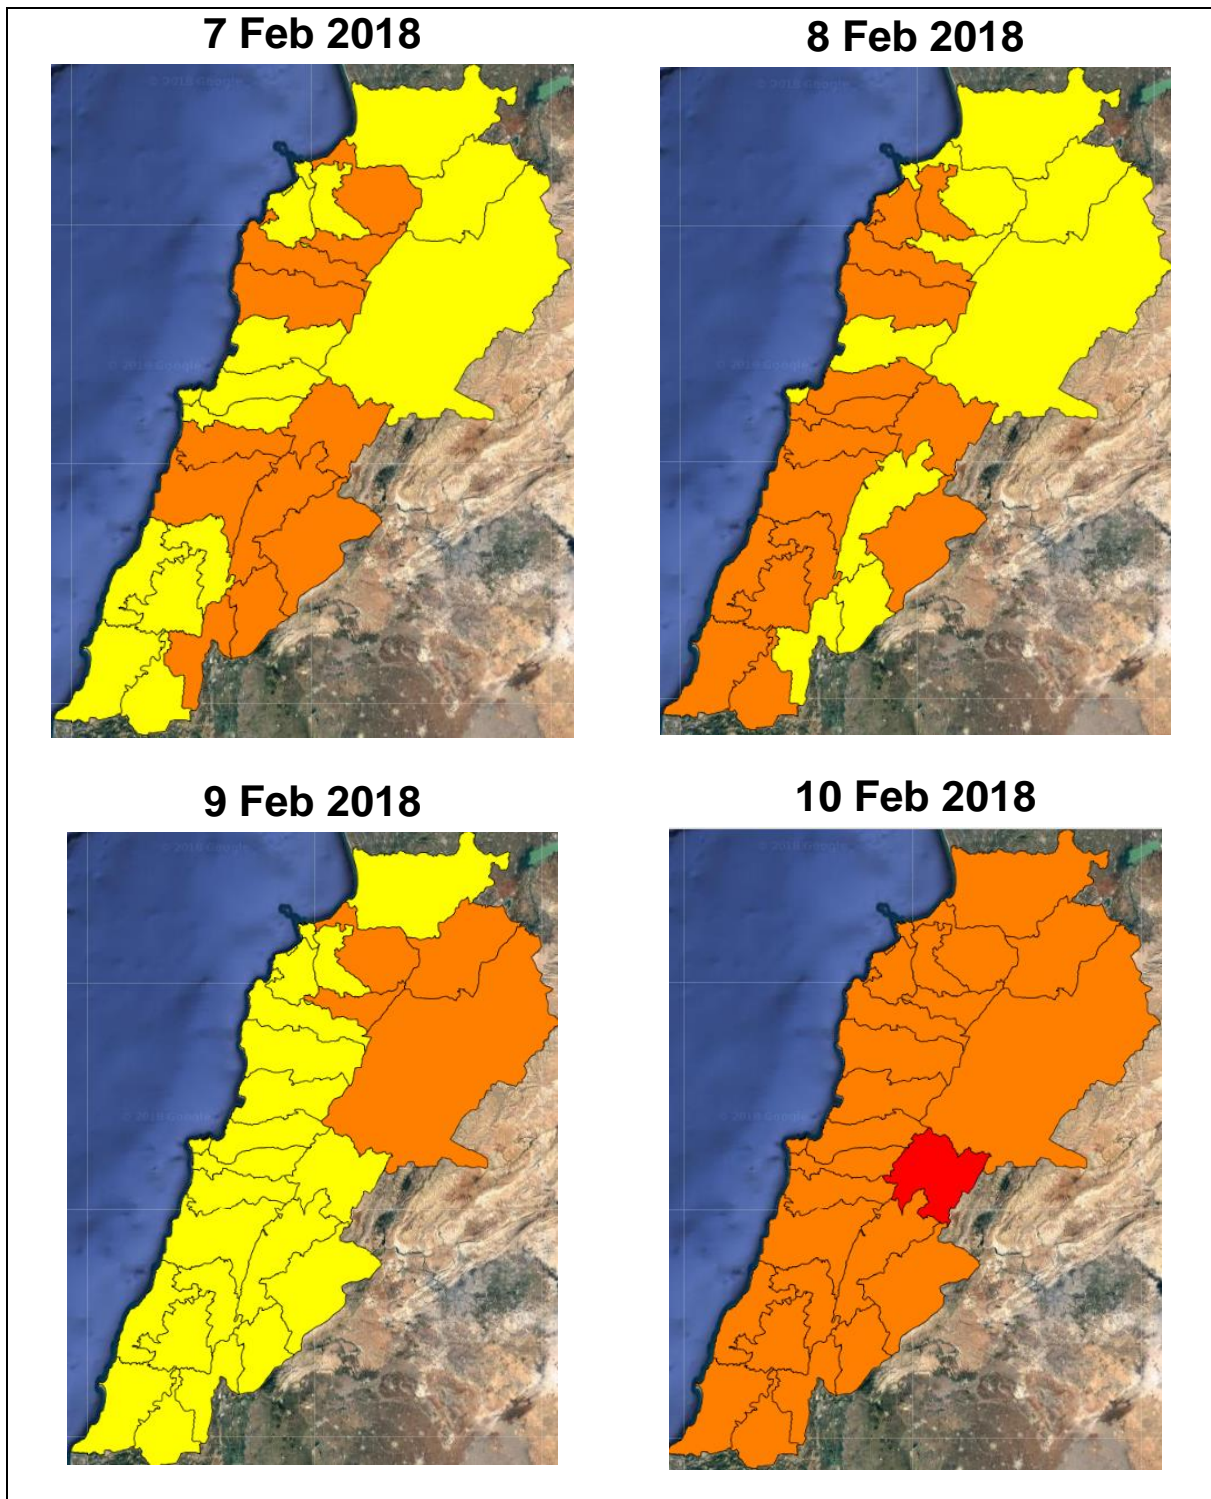

FIRE RISK INDEX

Layer Legend:
Lebanon Wildfire Risk Index 1

Data: Run: 08/02/2018 00:00. Forecast for 8

Model: RISICO for the Republic of Lebanon

Variable: Fire Weather Index

Spatial Resolution: Caza

- VERY LOW
- LOW
- MEDIUM-LOW
- MEDIUM
- MEDIUM-HIGH
- HIGH
- EXTREME