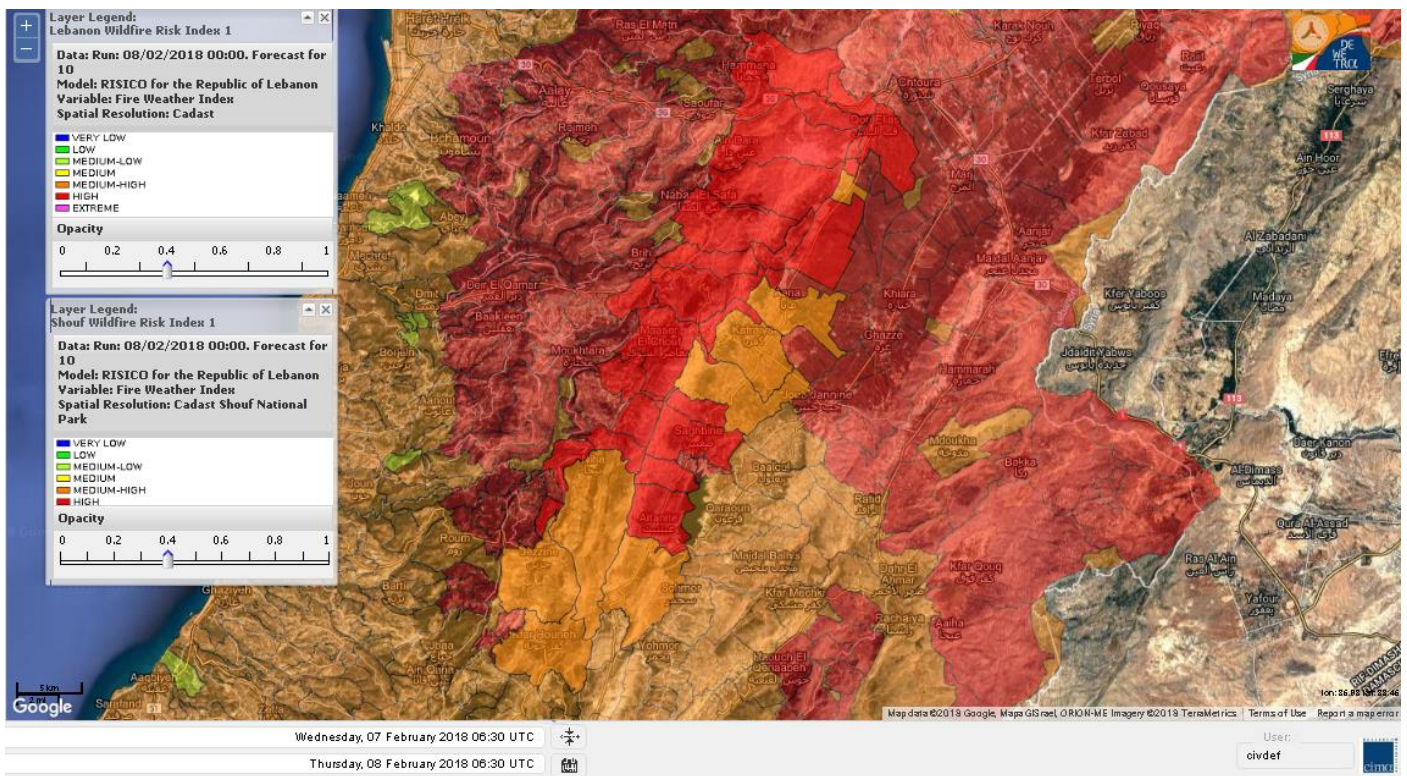

Shouf Biosphere Reserve Forecast for 10 Feb 2018