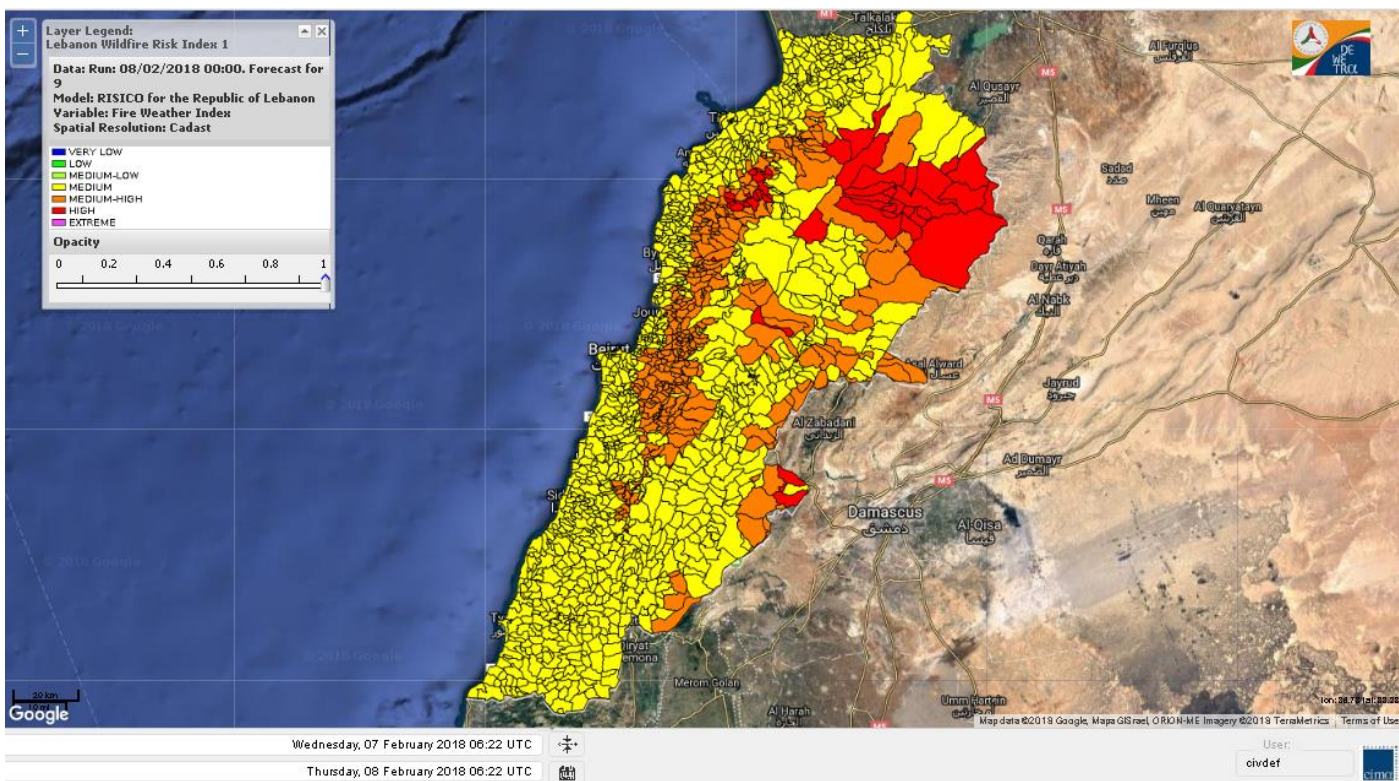

Lebanon for 9 Feb 2018