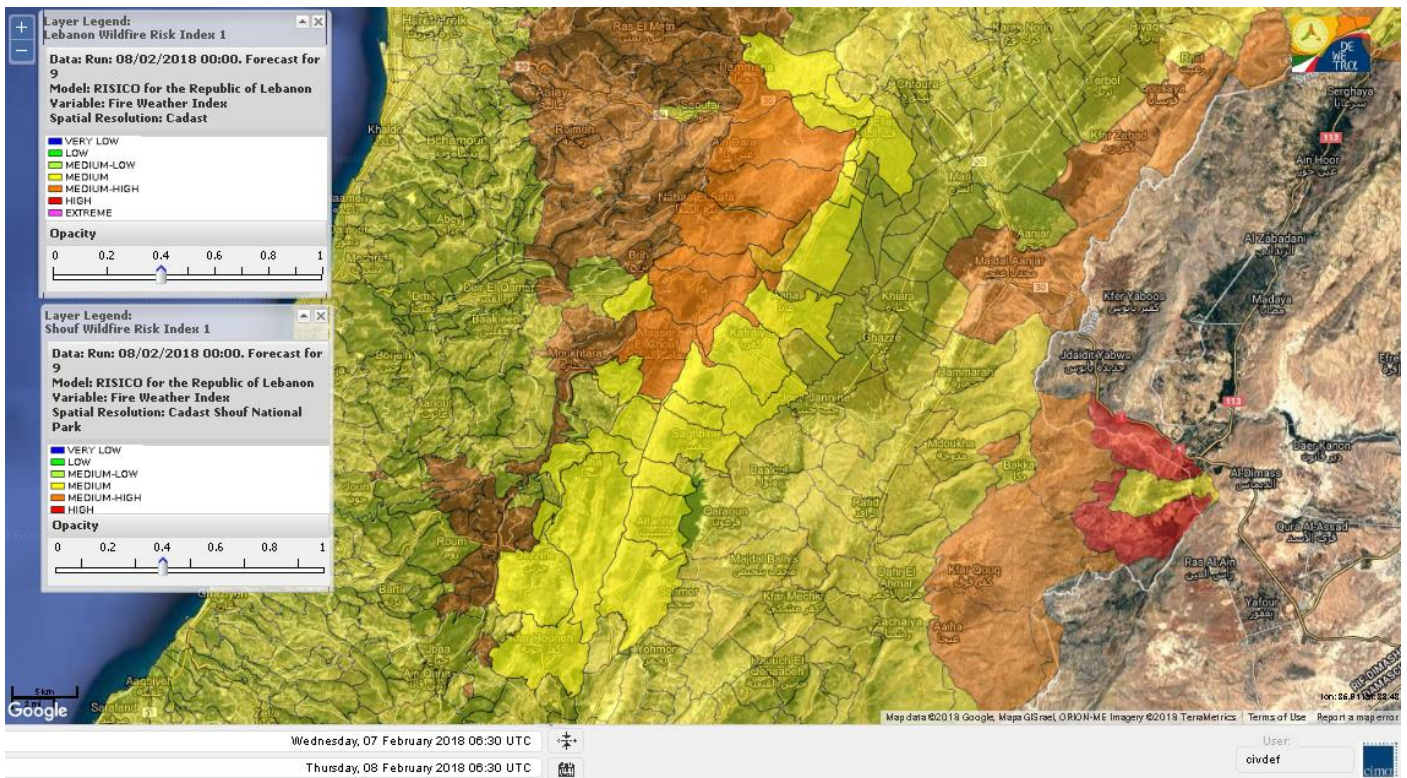

Shouf Biosphere Reserve Forecast for 9 Feb 2018