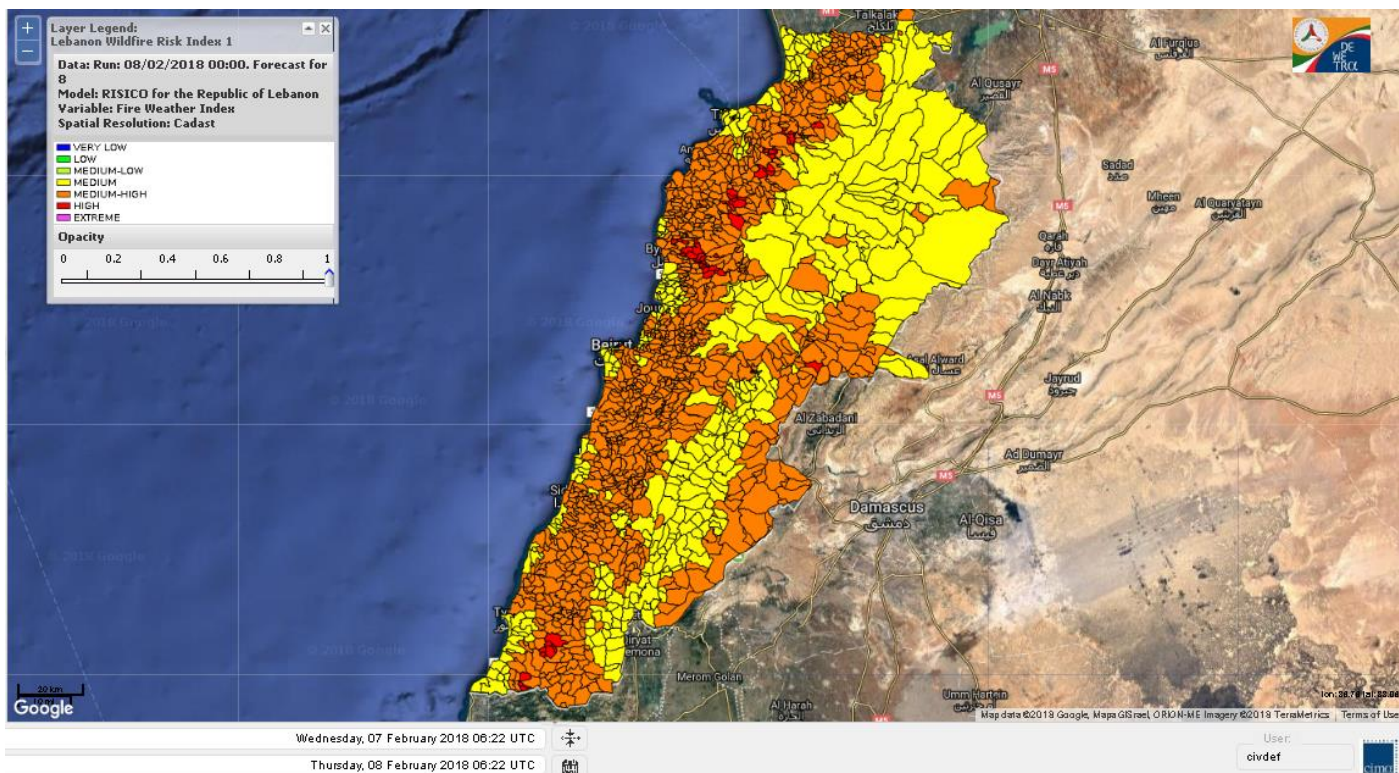

Lebanon for 8 Feb 2018