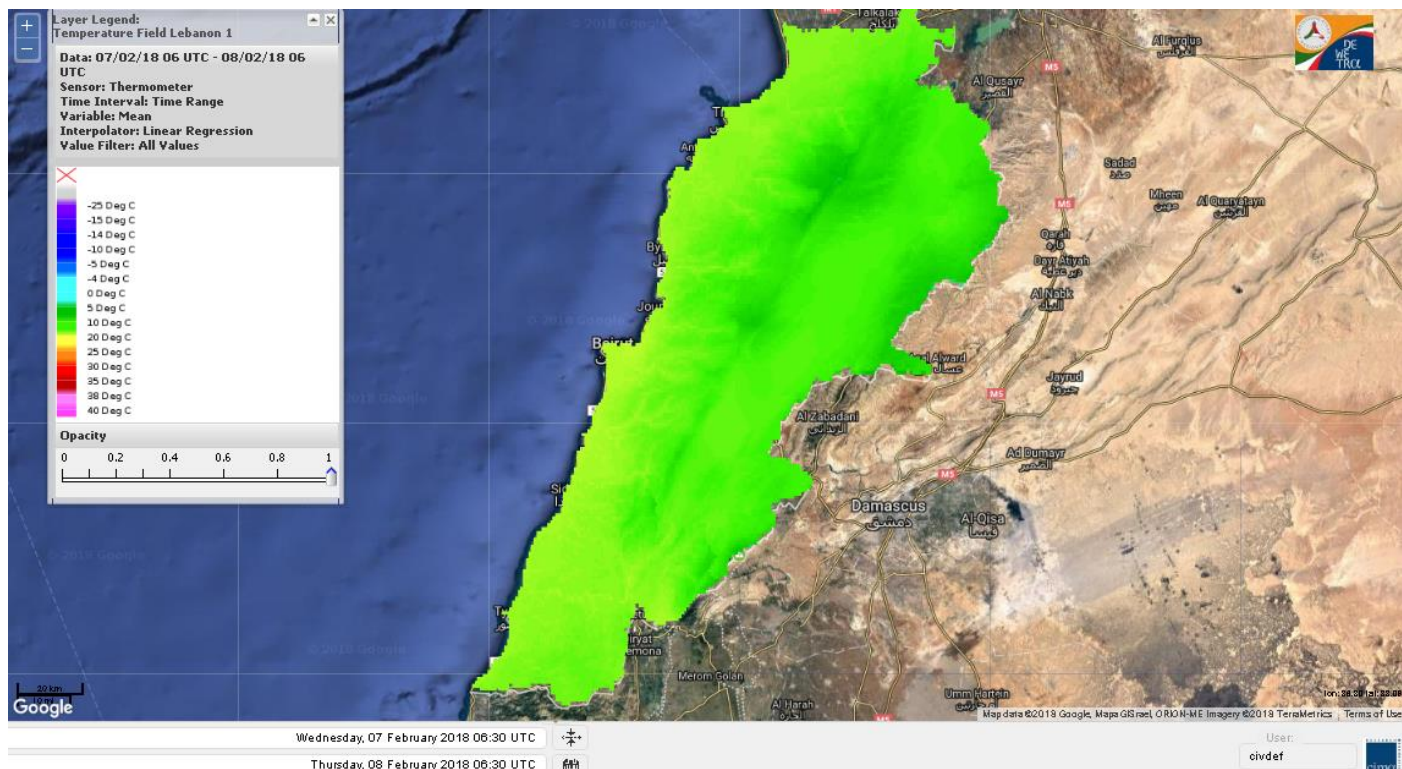

Lebanon temperature for Lebanon 8 Feb 2018