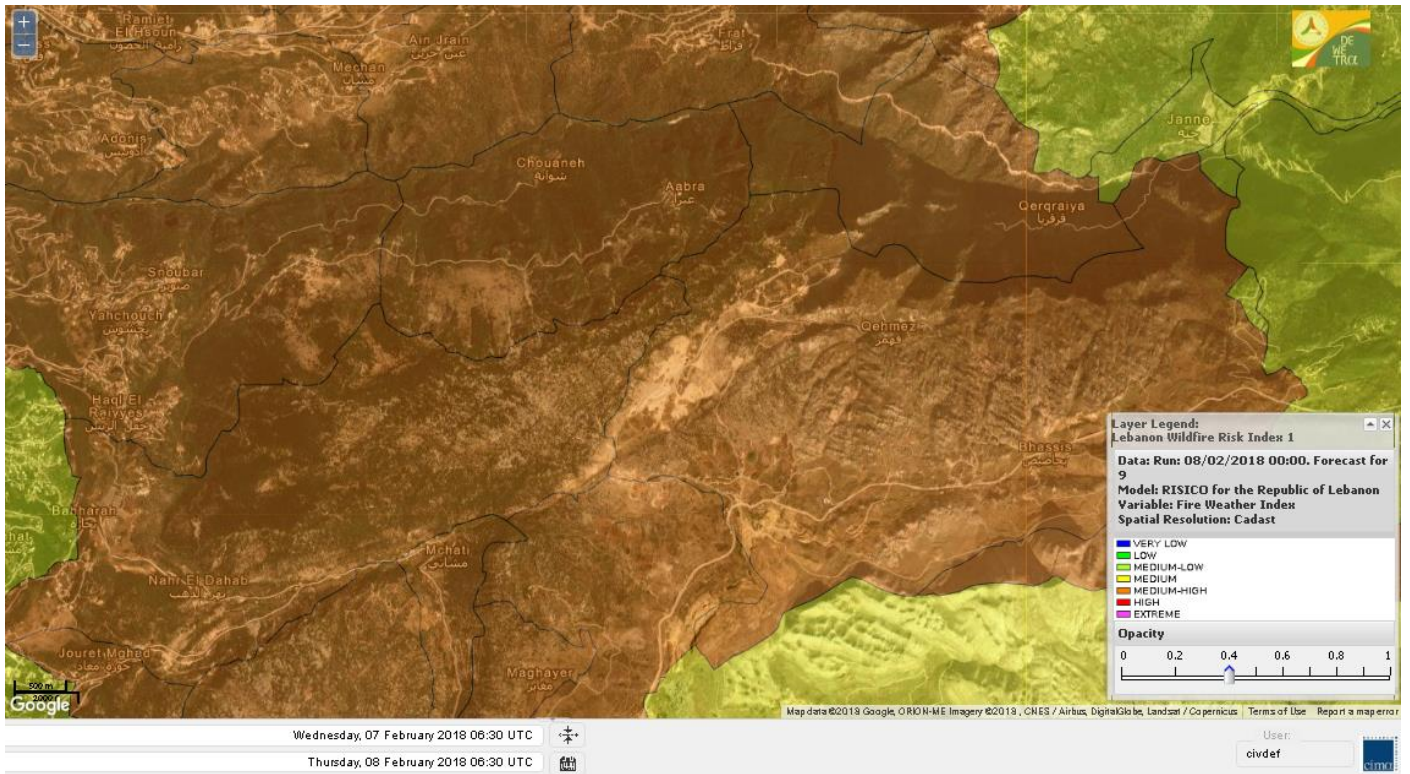

Jabal Moussa Reserve Forecast for 10 Feb 2018

Nord

Koura

Municipality	08-Feb	09-Feb	10-Feb	Municipality	08-Feb	09-Feb	10-Feb	Municipality	08-Feb	09-Feb	10-Feb
Aaba	MH	M	MH	Afsaddiq	MH	M	MH	Ain Ekrine	MH	MH	MH
Amioun	MH	M	MH	Anfeh	MH	M	M	Badbhoun	MH	M	MH
Barghoun	MH	M	M	Barsa	MH	M	MH	Batroumine	MH	M	M
Bdebba	MH	M	MH	Bechmizine	MH	M	MH	Bednaye El-Koura	MH	M	M
Bhabbouch El-Koura	MH	MH	MH	Bkeftine	MH	M	M	Bnehran	MH	MH	MH
Bqaiia El-Koura	M	M	M	Bsarma	MH	M	MH	Btaaboura	MH	M	MH
Bttram	MH	M	MH	Btouratij	MH	M	MH	Bziza	MH	MH	MH
Dar Beechtar	MH	M	MH	Dar Chmezzine	MH	M	MH	Deddeh	MH	M	MH
Deir El-Balamand	MH	M	M	Fih	MH	M	MH	Hraiche	MH	M	M
Ijdaabrine	MH	M	M	Kaftoun	MH	M	MH	Kefraya El-Koura	MH	M	M
Kfarakka	MH	M	MH	Kfarhata	MH	M	M	Kfarhazir	MH	M	M
Kfarkahel	M	M	M	Kfarsaroun	MH	M	MH	Kosba	MH	M	MH
Mejdel el-Koura	MH	MH	MH	Nakhle	MH	M	MH	Qalhat	MH	M	M
Ras Masqa	M	M	MH	Rechdibbine	MH	M	MH	Zakroun	MH	M	M
Zgharta El-Mtaouile	MH	MH	MH								