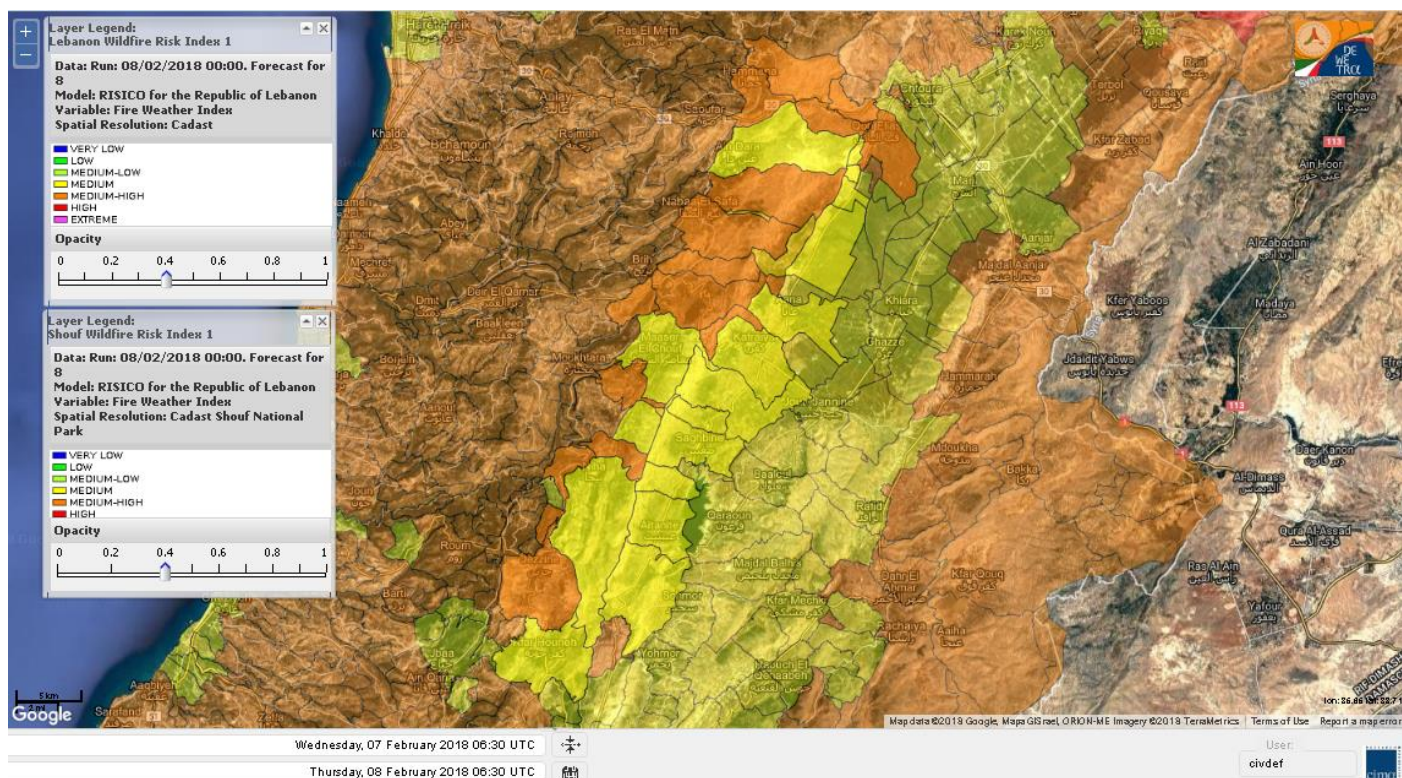

Shouf Biosphere Reserve Forecast for 8 Feb 2018