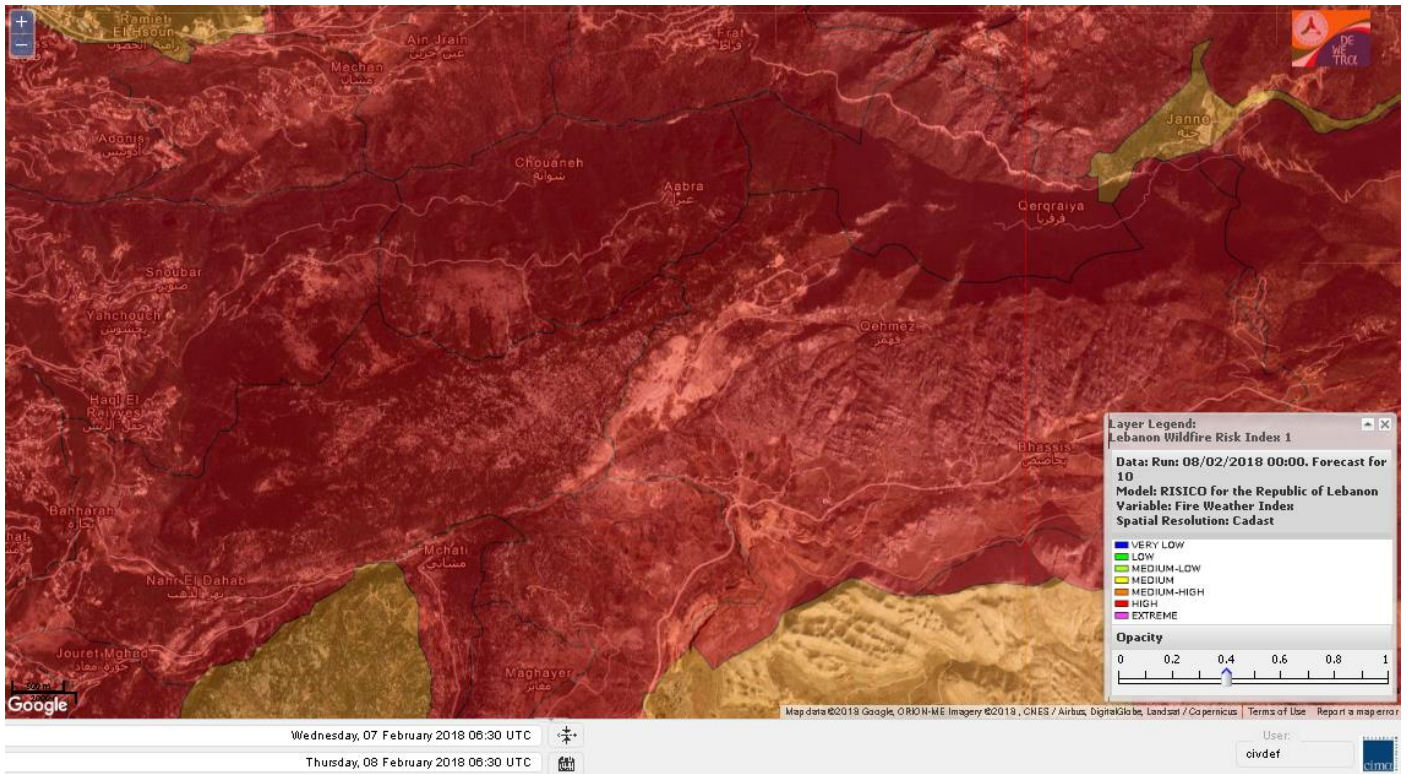

Jabal Moussa Reserve Forecast for 10 Feb 2018

Nord

Koura

Municipality	08-Feb	09-Feb	10-Feb	Municipality	08-Feb	09-Feb	10-Feb	Municipality	08-Feb	09-Feb	10-Feb
Aaba	MH	M	MH	Afsaddiq	MH	M	MH	Ain Ekrine	MH	MH	MH
Amioun	MH	M	MH	Anfeh	MH	M	M	Badbhoun	MH	M	MH
Barghoun	MH	M	M	Barsa	MH	M	MH	Batroumine	MH	M	M
Bdebba	MH	M	MH	Bechmizine	MH	M	MH	Bednaye El-Koura	MH	M	M
Bhabbouch El-Koura	MH	MH	MH	Bkeftine	MH	M	M	Bnehran	MH	MH	MH
Bqaiia El-Koura	M	M	M	Bsarma	MH	M	MH	Btaaboura	MH	M	MH
Bttram	MH	M	MH	Btouratij	MH	M	MH	Bziza	MH	MH	MH
Dar Beechtar	MH	M	MH	Dar Chmezzine	MH	M	MH	Deddeh	MH	M	MH
Deir El-Balamand	MH	M	M	Fih	MH	M	MH	Hraiche	MH	M	M
Ijdaabrine	MH	M	M	Kaftoun	MH	M	MH	Kefraya El-Koura	MH	M	M
Kfarakka	MH	M	MH	Kfarhata	MH	M	M	Kfarhazir	MH	M	M
Kfarkahel	M	M	M	Kfarsaroun	MH	M	MH	Kosba	MH	M	MH
Mejdel el-Koura	MH	MH	MH	Nakhle	MH	M	MH	Qalhat	MH	M	M
Ras Masqa	M	M	MH	Rechdibbine	MH	M	MH	Zakroun	MH	M	M
Zgharta El-Mtaouile	MH	MH	MH								