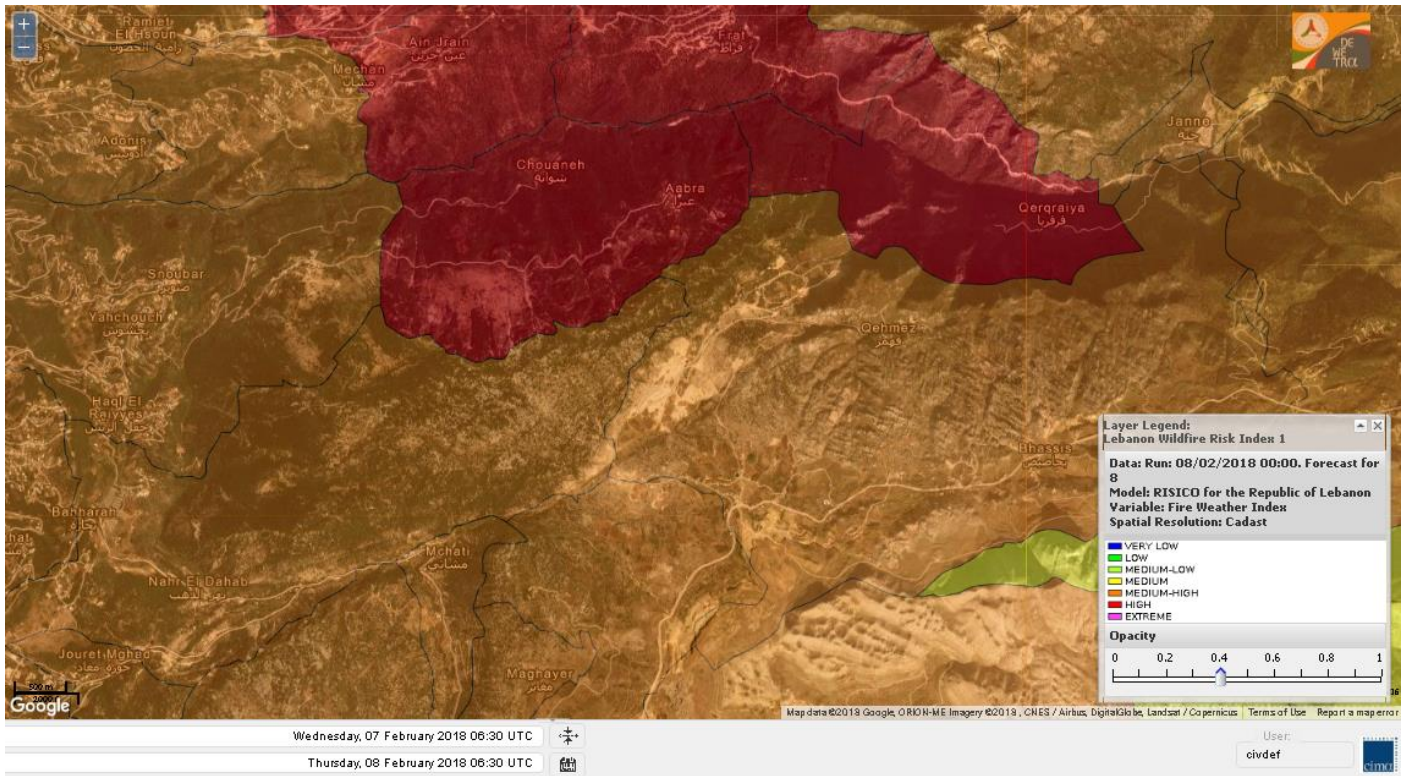

Jabal Moussa Reserve Forecast for 8 Feb 2018