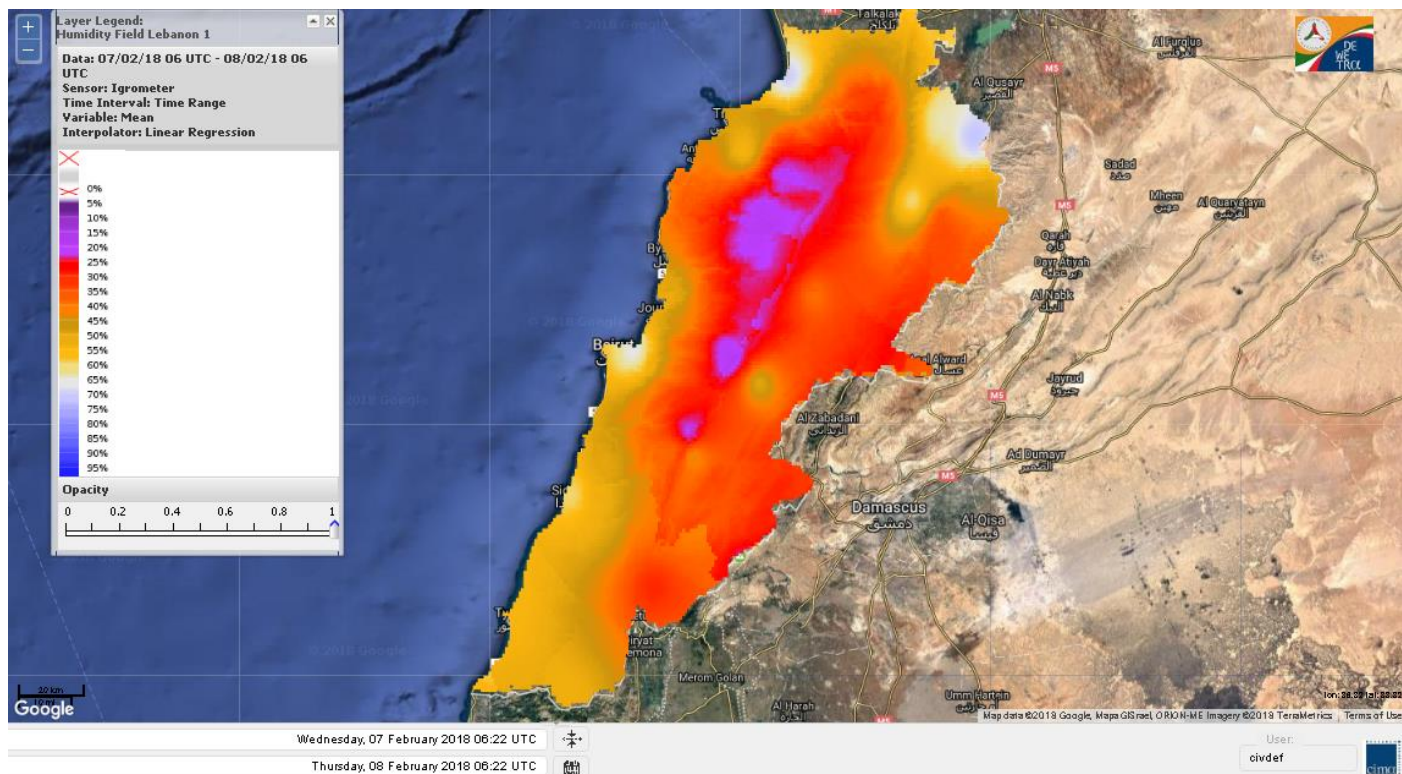

Lebanon humidity for Lebanon 8 Feb 2018