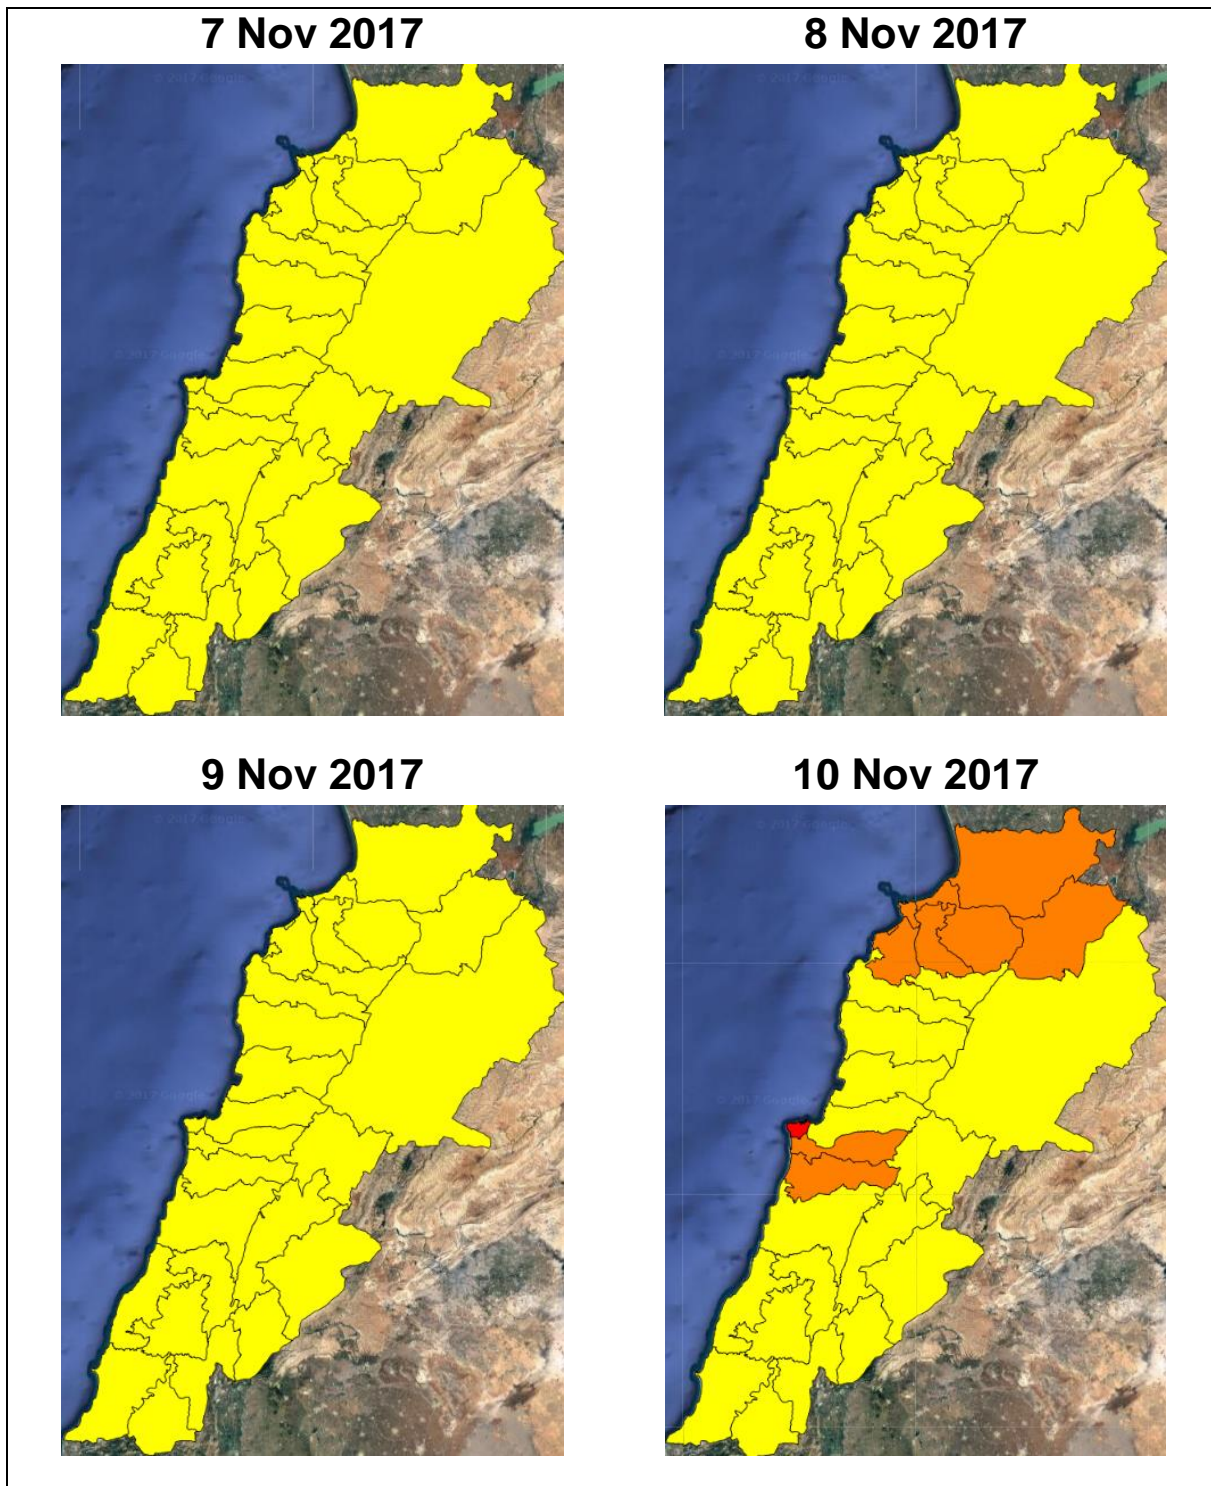

FIRE RISK INDEX

Layer Legend:
Lebanon Wildfire Risk Index 1

Data: Run: 08/11/2017 00:00. Forecast for 8

Model: RISICO for the Republic of Lebanon

Variable: Fire Weather Index

Spatial Resolution: Caza

- VERY LOW
- LOW
- MEDIUM-LOW
- MEDIUM
- MEDIUM-HIGH
- HIGH
- EXTREME