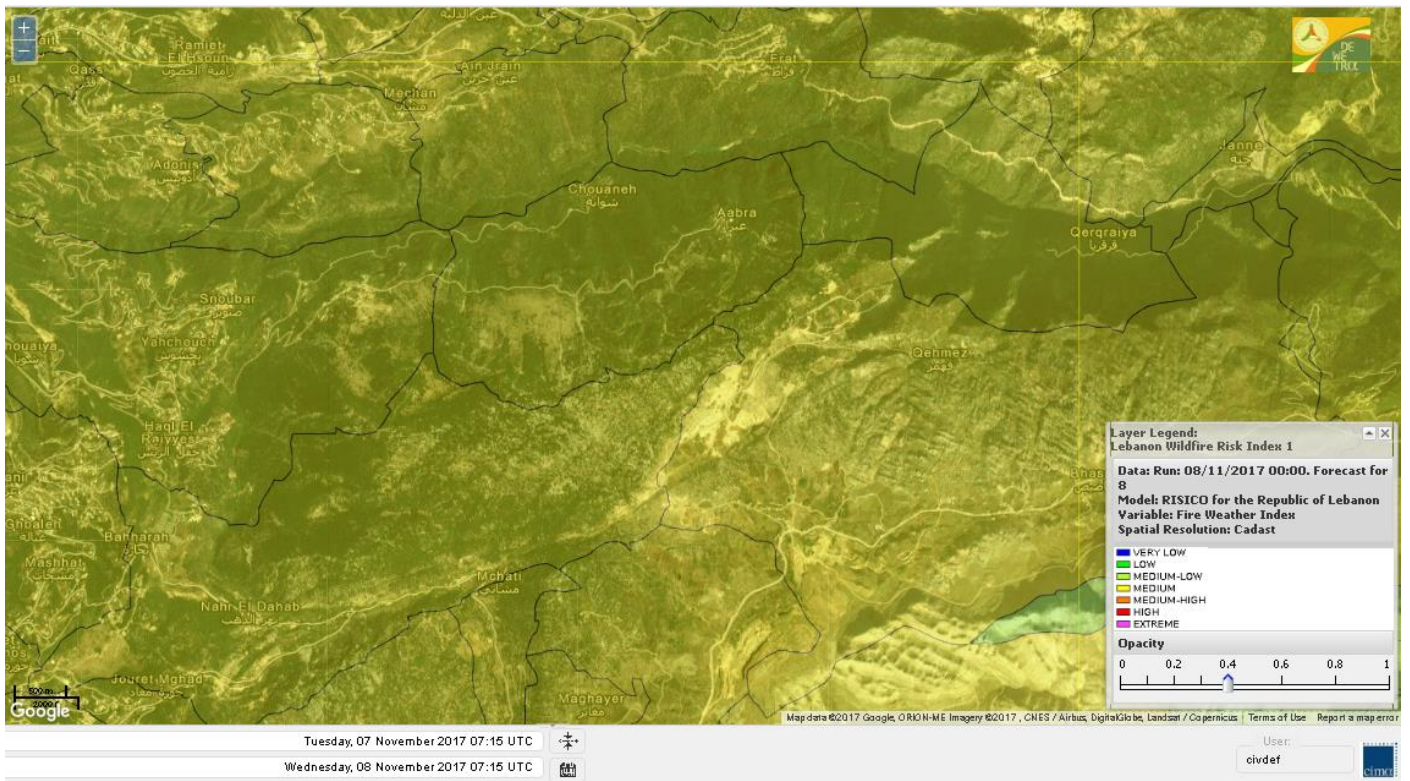

Jabal Moussa Reserve Forecast for 8 Nov 2017