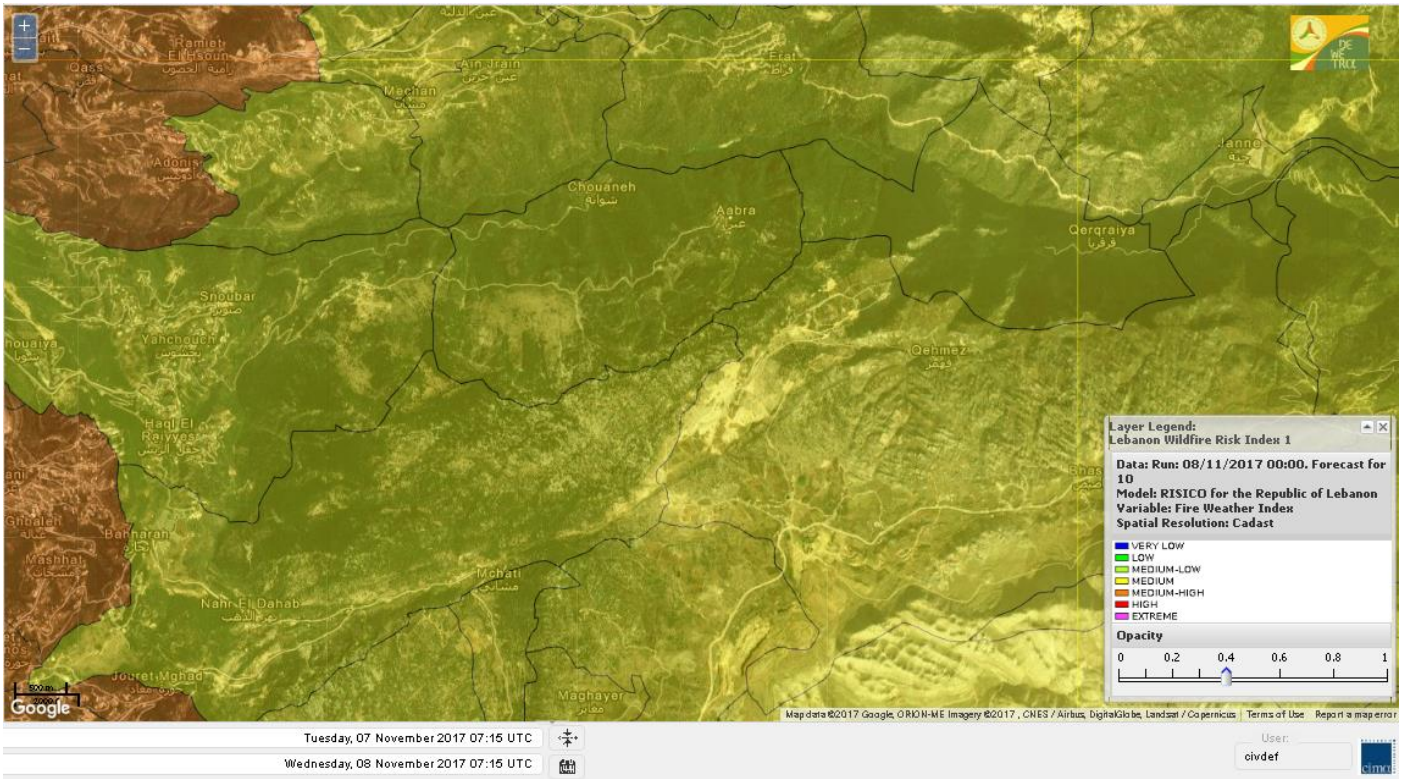

Jabal Moussa Reserve Forecast for 10 Nov 2017