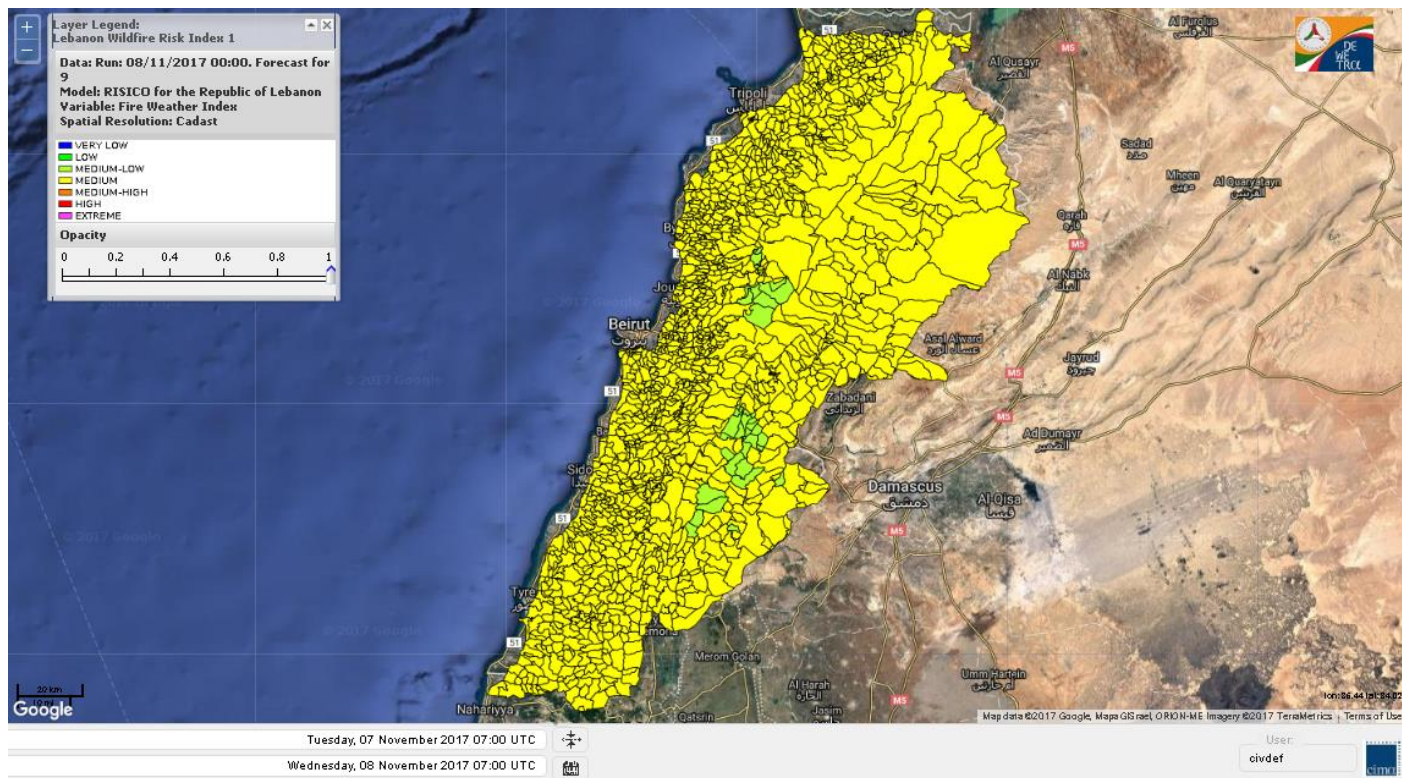

Lebanon for 9 Nov 2017