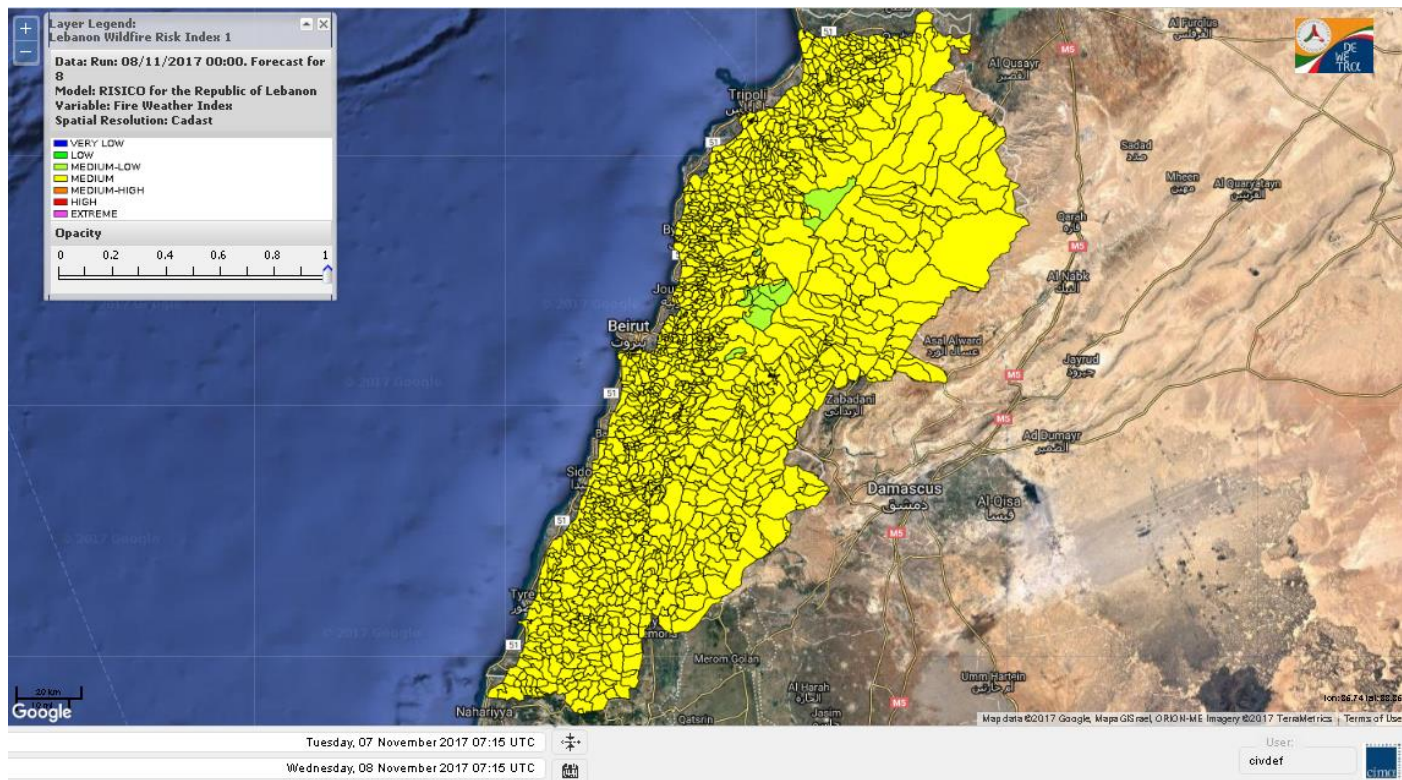

Lebanon for 8 Nov 2017