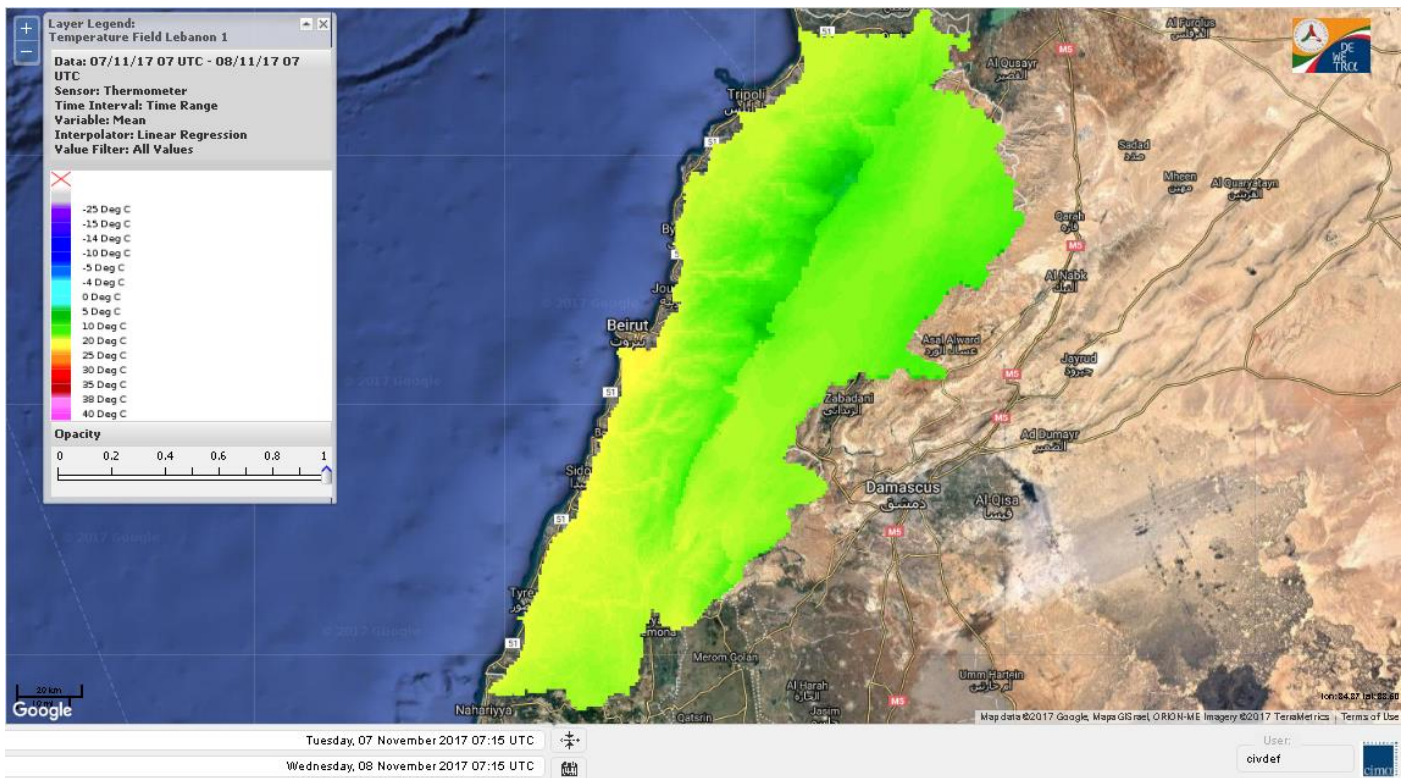

Lebanon temperature for Lebanon for 8 Nov 2017