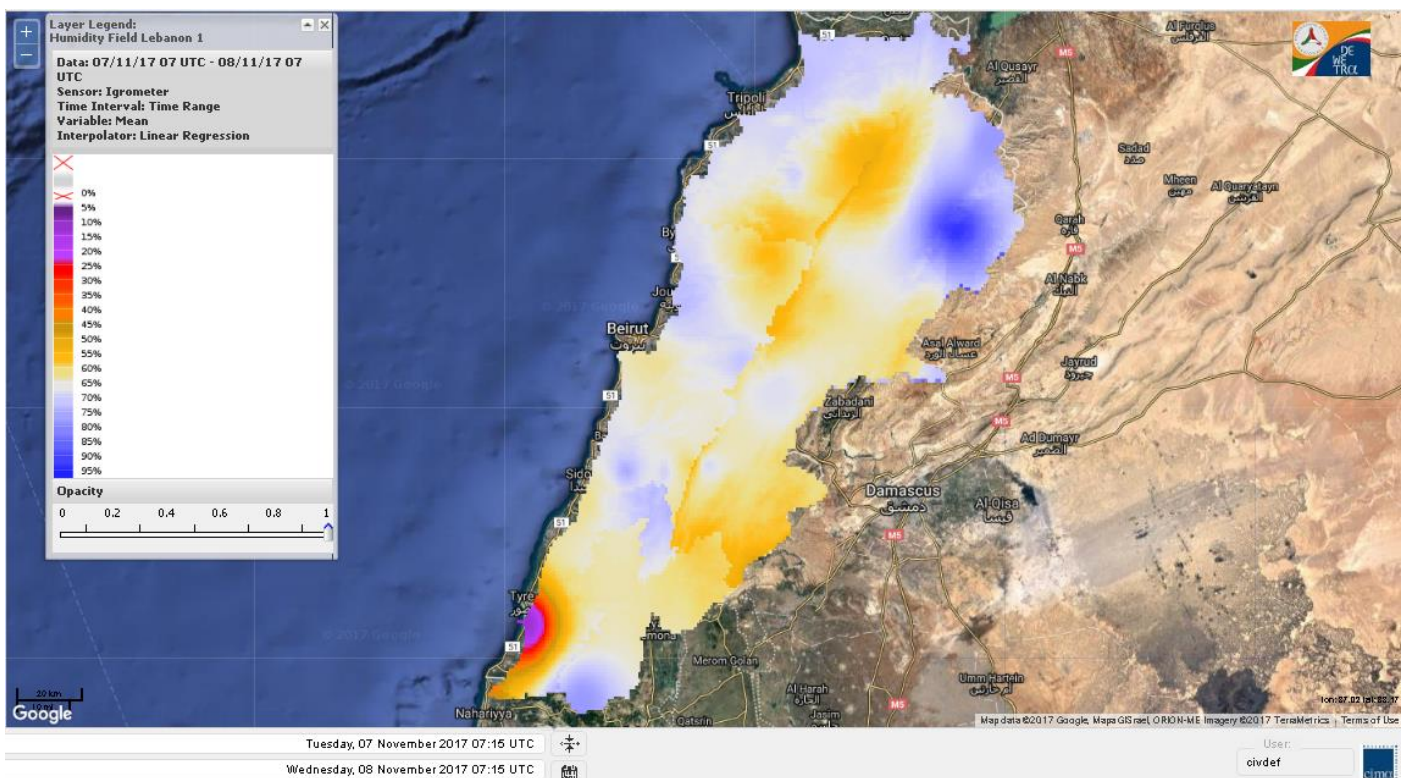

Lebanon humidity for Lebanon for 8 Nov 2017