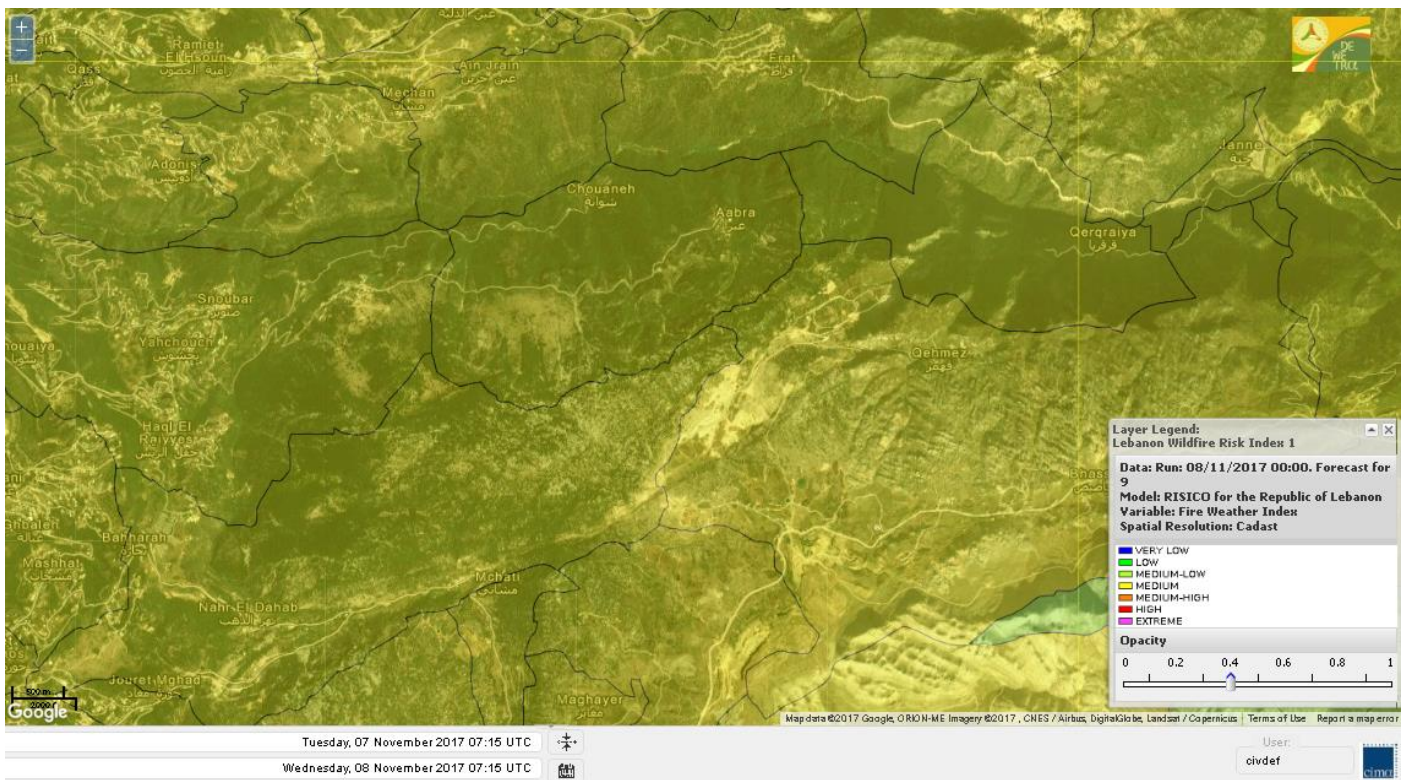

Jabal Moussa Reserve Forecast for 9 Nov 2017