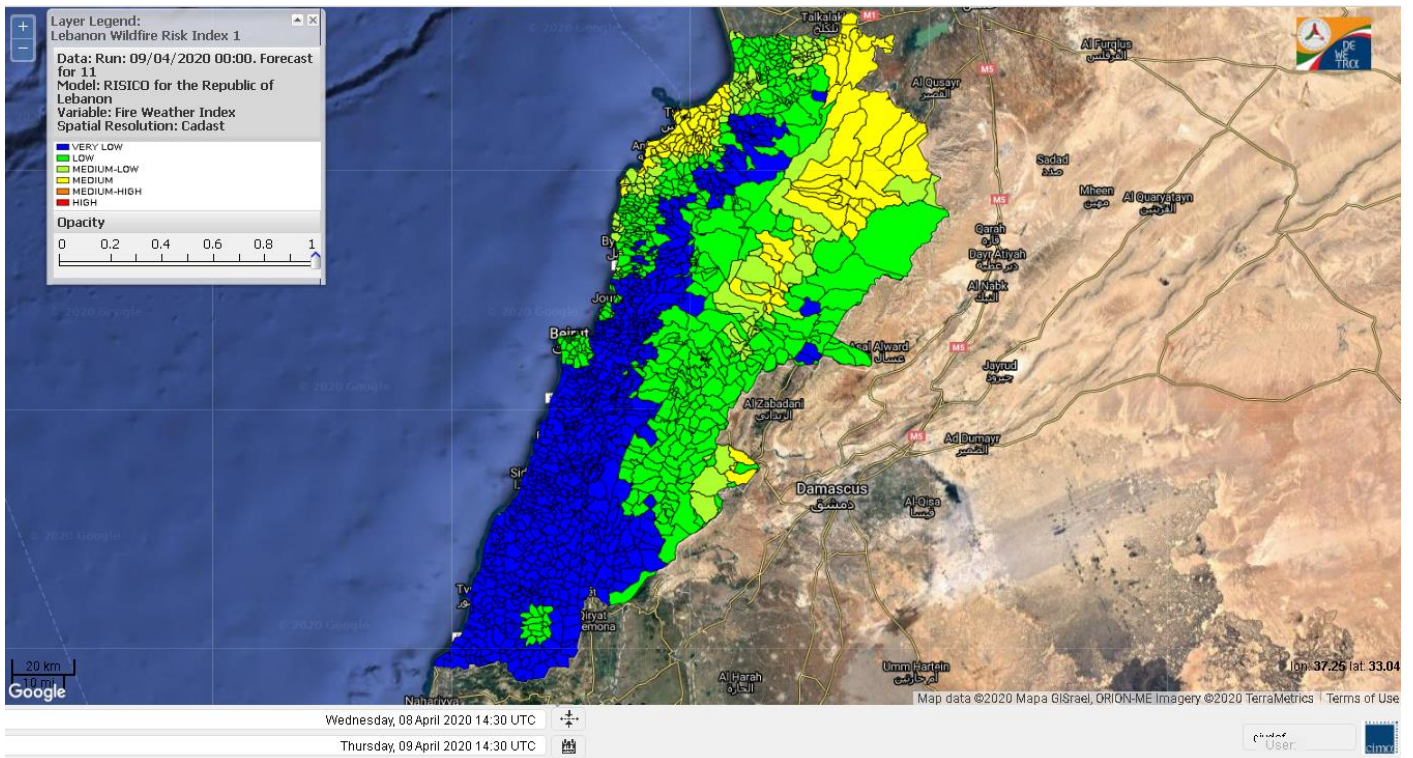

- VERY LOW
- LOW
- MEDIUM-LOW
- MEDIUM
- MEDIUM-HIGH
- HIGH
- EXTREME

Lebanon for 9 April 2020

Lebanon for 10 April 2020

Lebanon for 11 April 2020

Shouf Biosphere Reserve Forecast for 9 April 2020

Shouf Biosphere Reserve Forecast for 10 April 2020