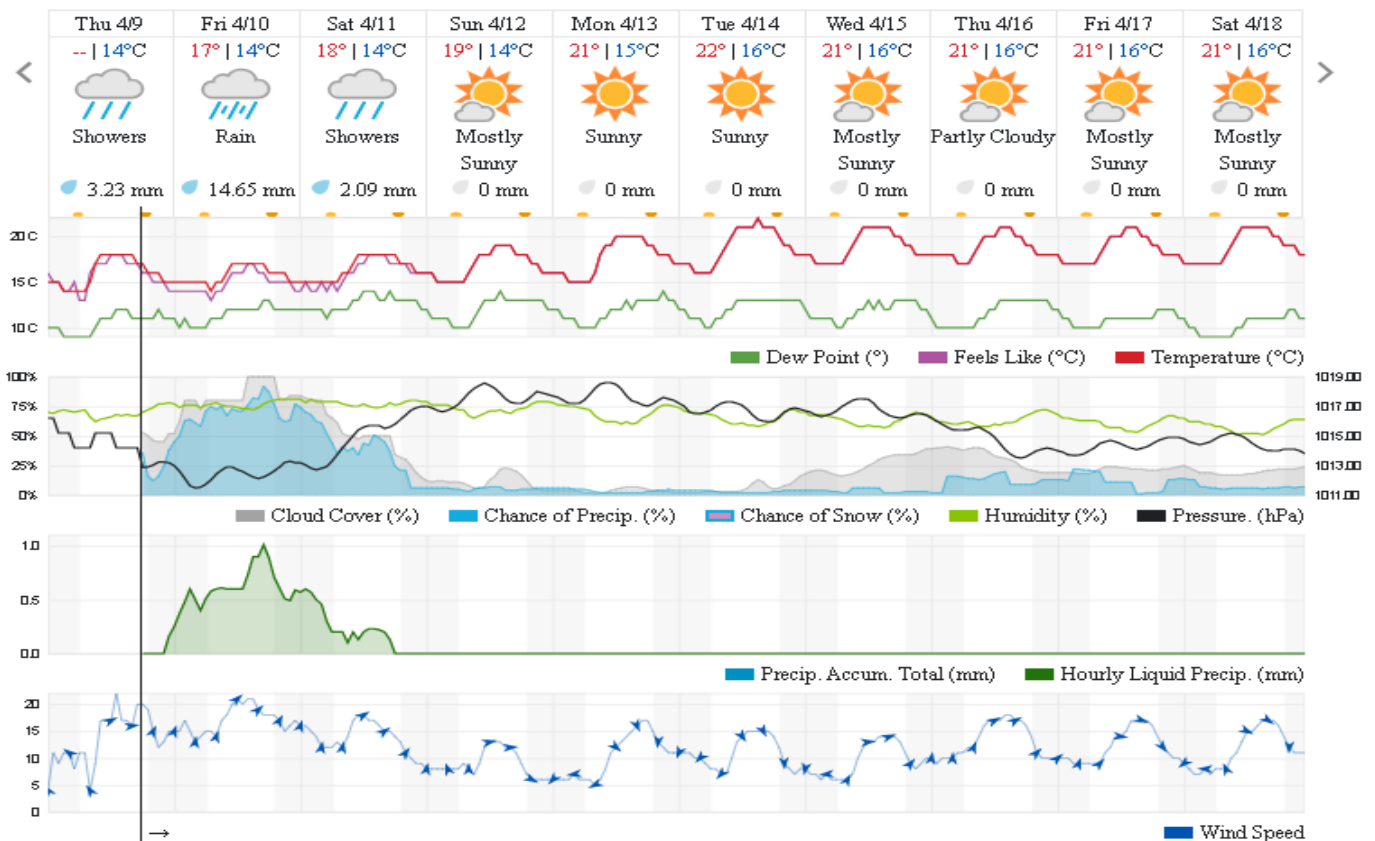

Beirut, Beirut Governorate, Lebanon 10-Day Weather Forecast

17° ACHRAFIEH, RIZK STATION | CHANGE

TODAY HOURLY **10-DAY** CALENDAR HISTORY WUNDERMAP

Customize