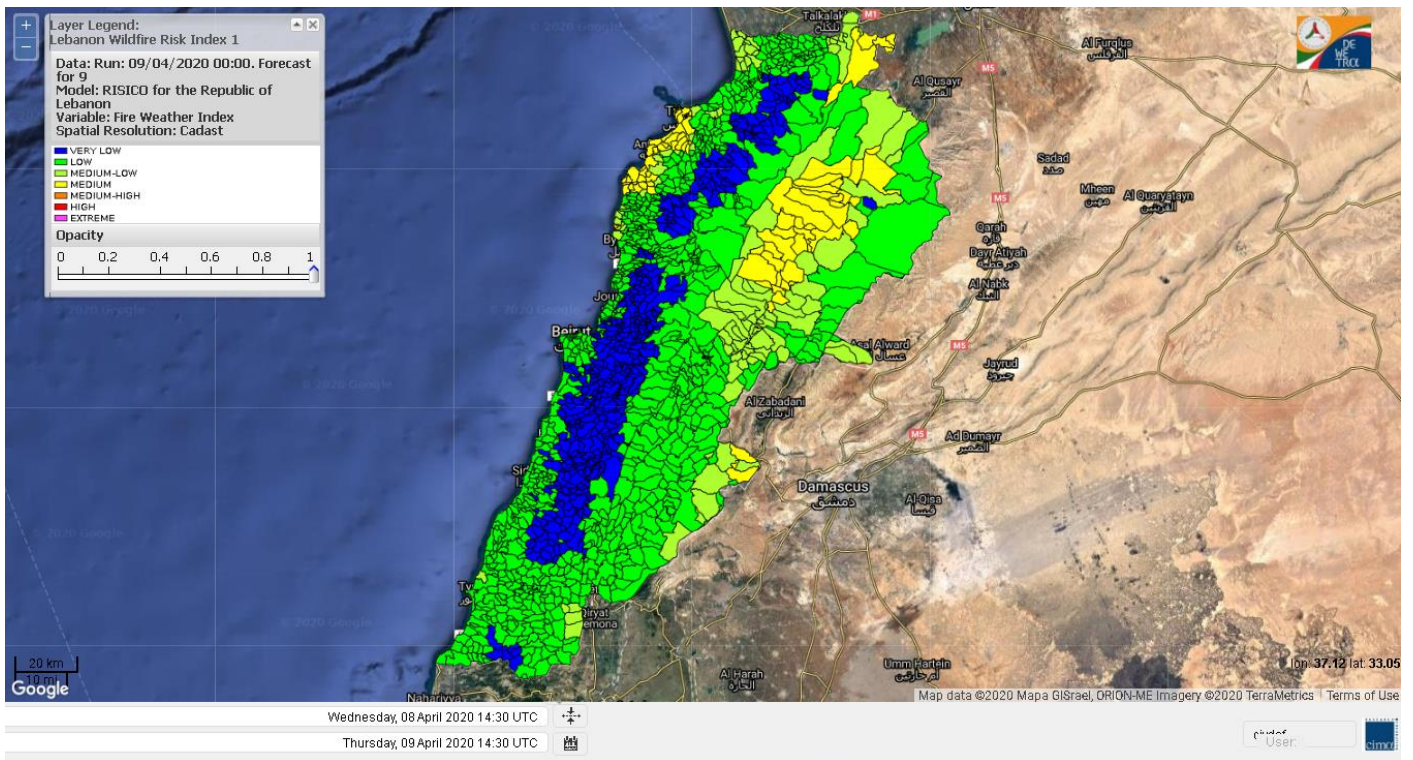

Lebanon for 9 April 2020