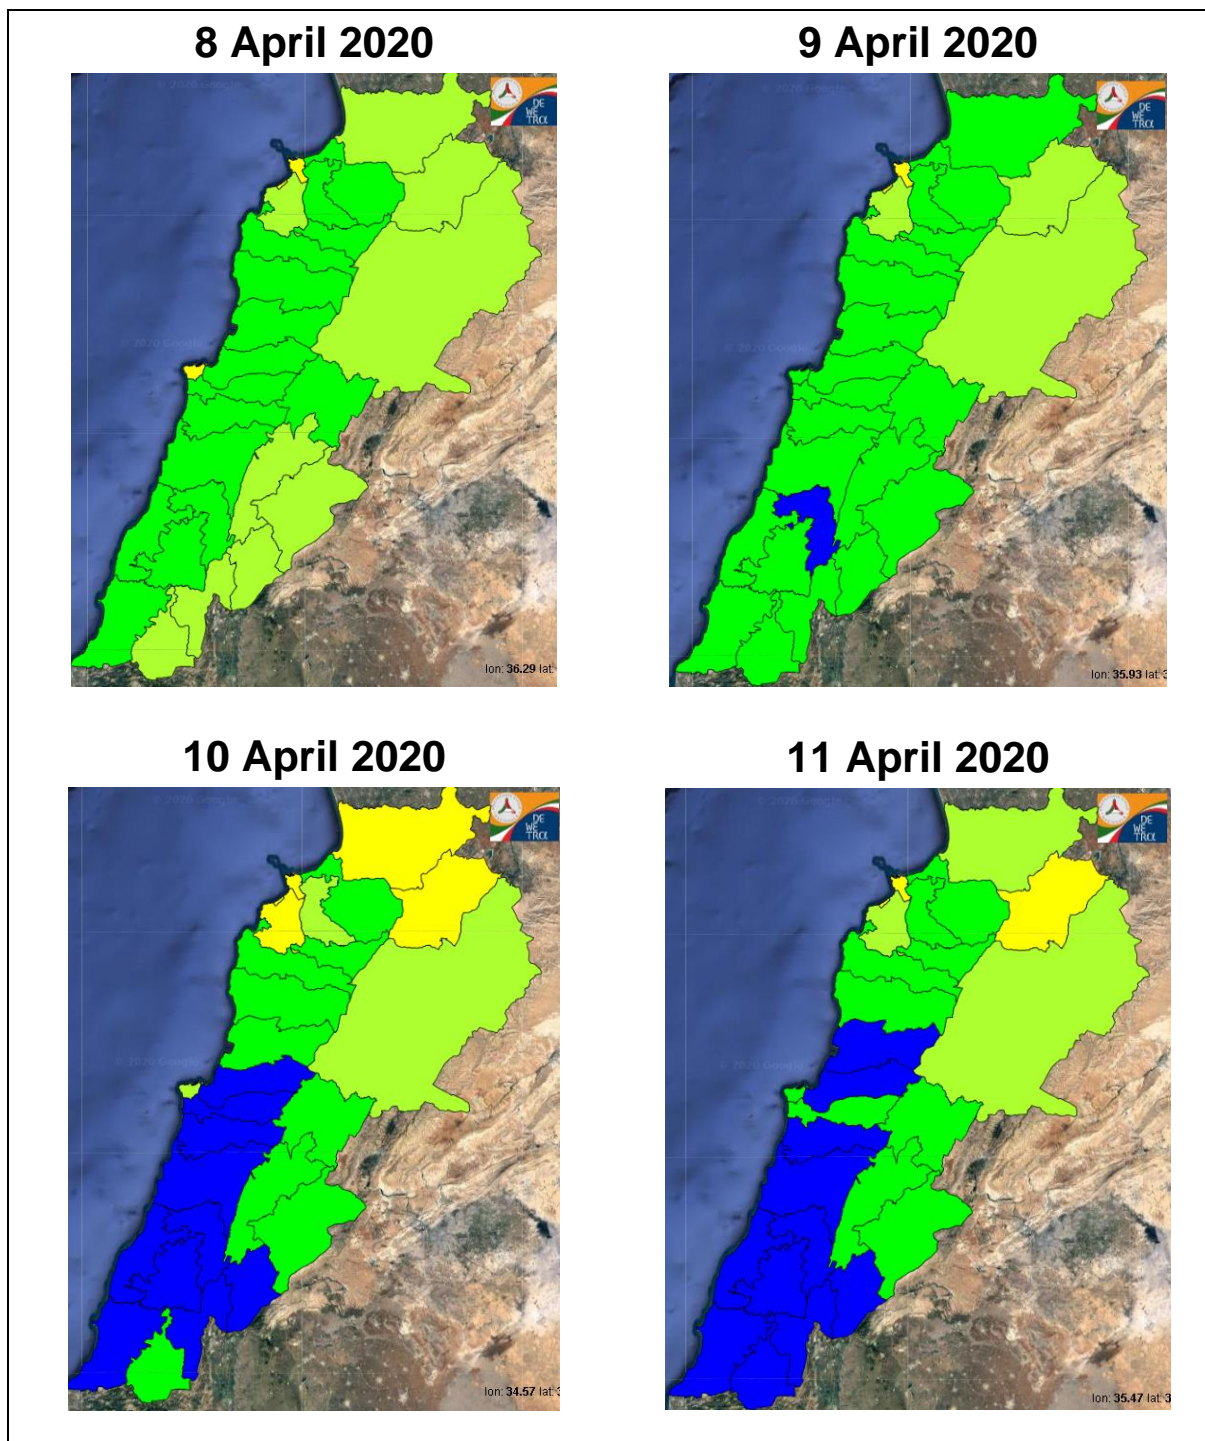

FIRE RISK INDEX

Lebanon Wildfire Risk Index 1

Data: Run: 09/04/2020 00:00. Forecast for 9
Model: RISICO for the Republic of Lebanon
Variable: Fire Weather Index
Spatial Resolution: Caza

- VERY LOW
- LOW
- MEDIUM-LOW
- MEDIUM
- MEDIUM-HIGH
- HIGH
- EXTREME