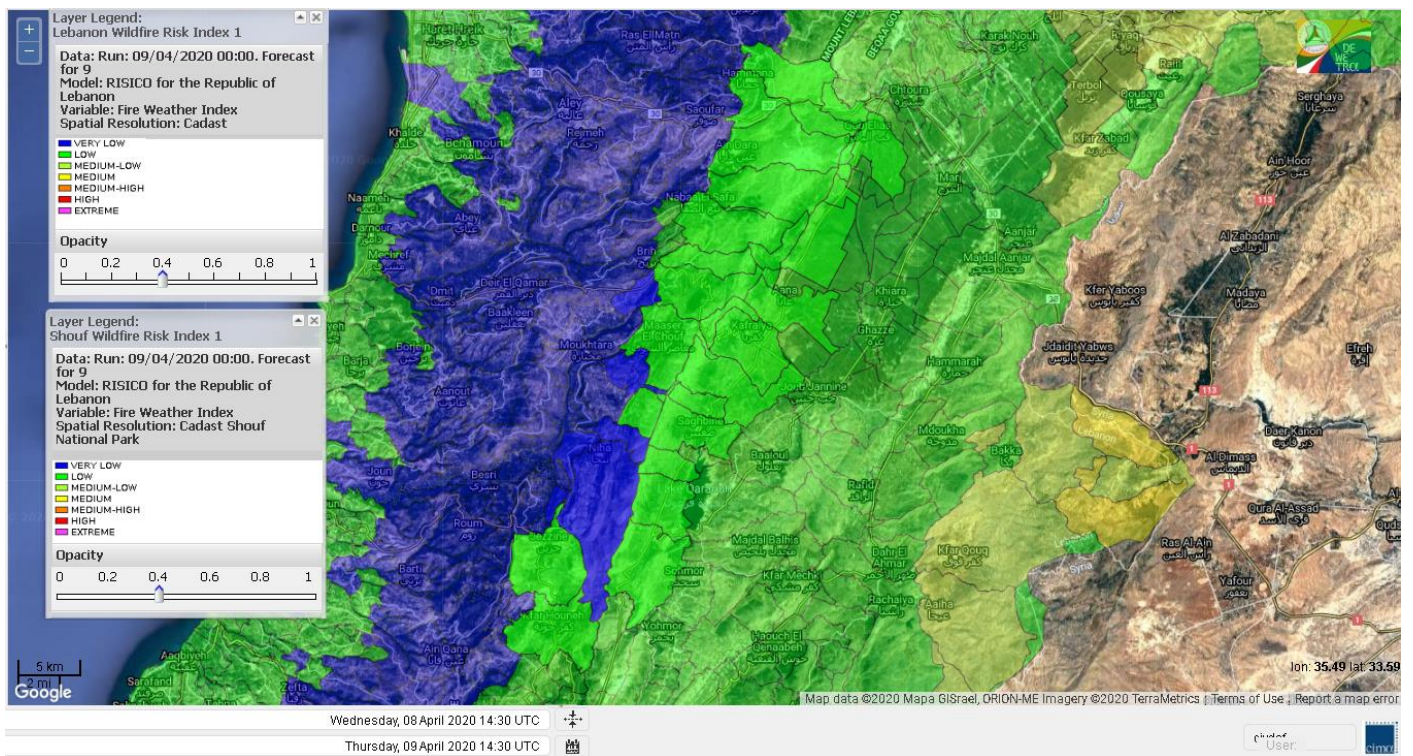

- VERY LOW
- LOW
- MEDIUM-LOW
- MEDIUM
- MEDIUM-HIGH
- HIGH
- EXTREME

Lebanon for 9 April 2020

Lebanon for 10 April 2020

Lebanon for 11 April 2020

Shouf Biosphere Reserve Forecast for 9 April 2020

Shouf Biosphere Reserve Forecast for 10 April 2020