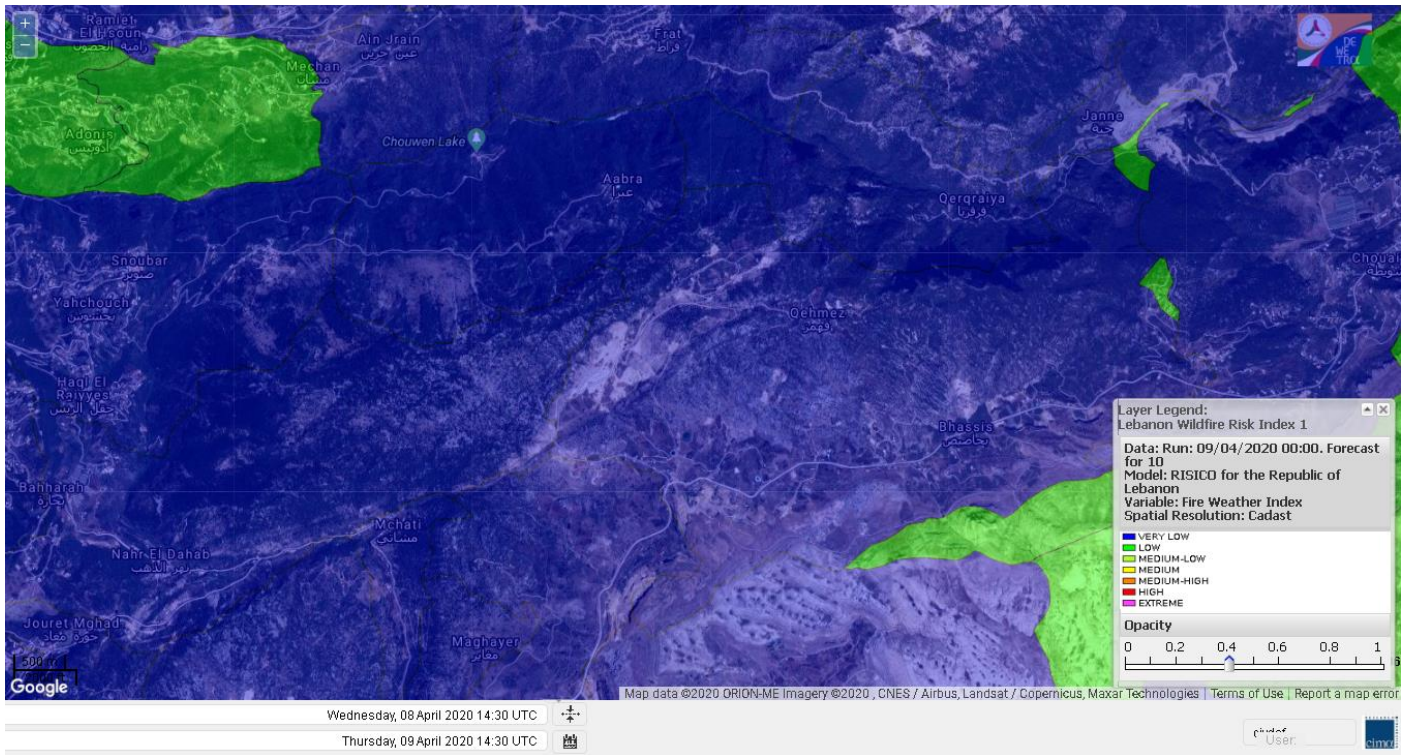

Jabal Moussa Reserve Forecast for 10 April 2020