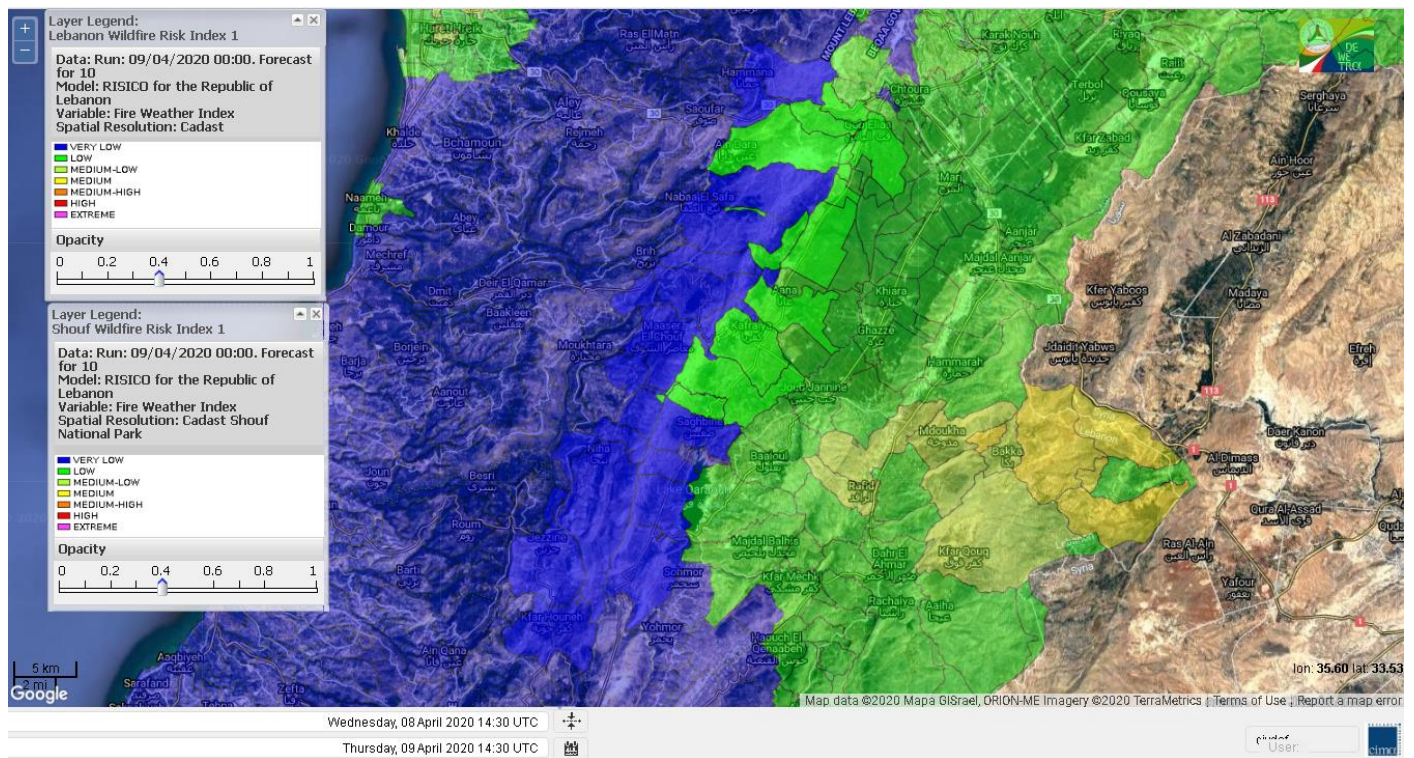

- VERY LOW
- LOW
- MEDIUM-LOW
- MEDIUM
- MEDIUM-HIGH
- HIGH
- EXTREME

Lebanon for 9 April 2020

Lebanon for 10 April 2020

Lebanon for 11 April 2020

Shouf Biosphere Reserve Forecast for 9 April 2020

Shouf Biosphere Reserve Forecast for 10 April 2020