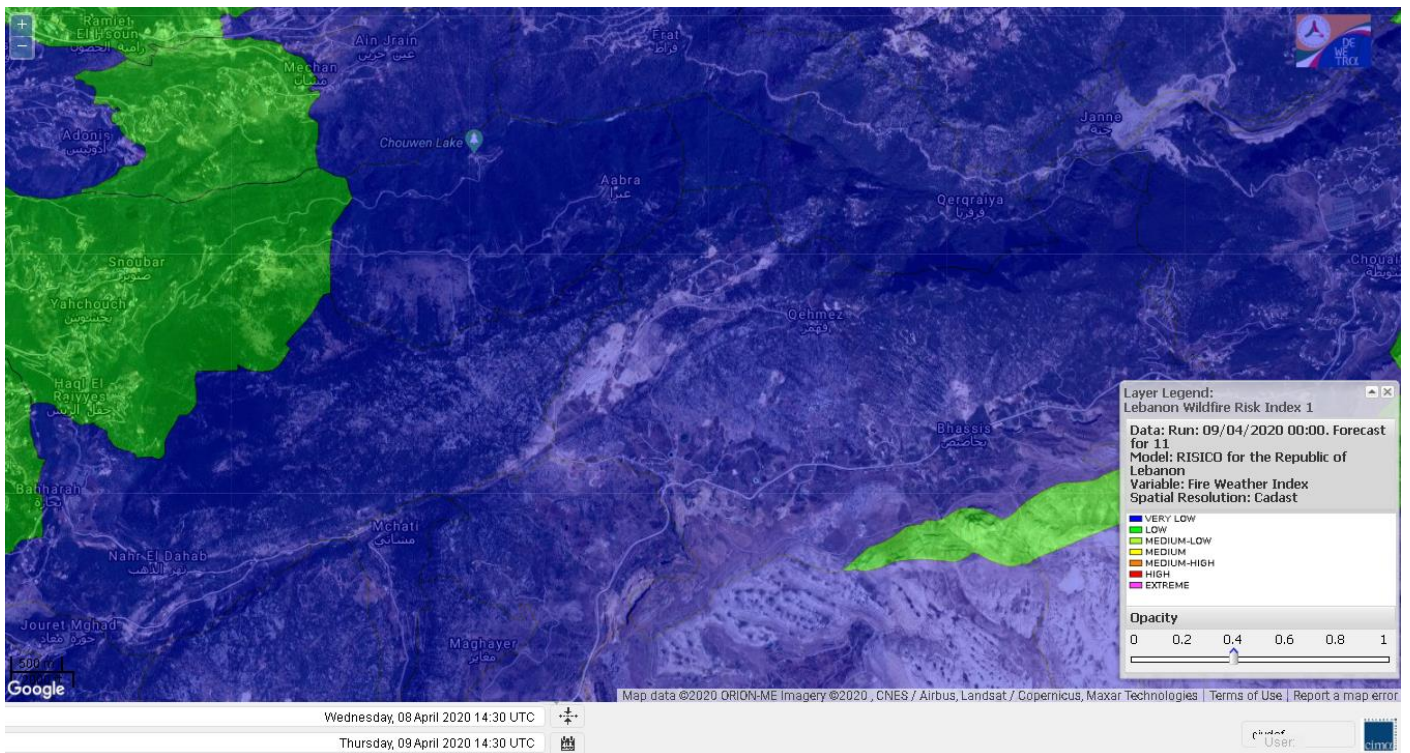

Shouf Biosphere Reserve Forecast for 11 April 2020

Jabal Moussa Reserve Forecast for 9 April 2020

Jabal Moussa Reserve Forecast for 10 April 2020

Jabal Moussa Reserve Forecast for 11 April 2020

Beirut, Beirut Governorate, Lebanon 10-Day Weather Forecast