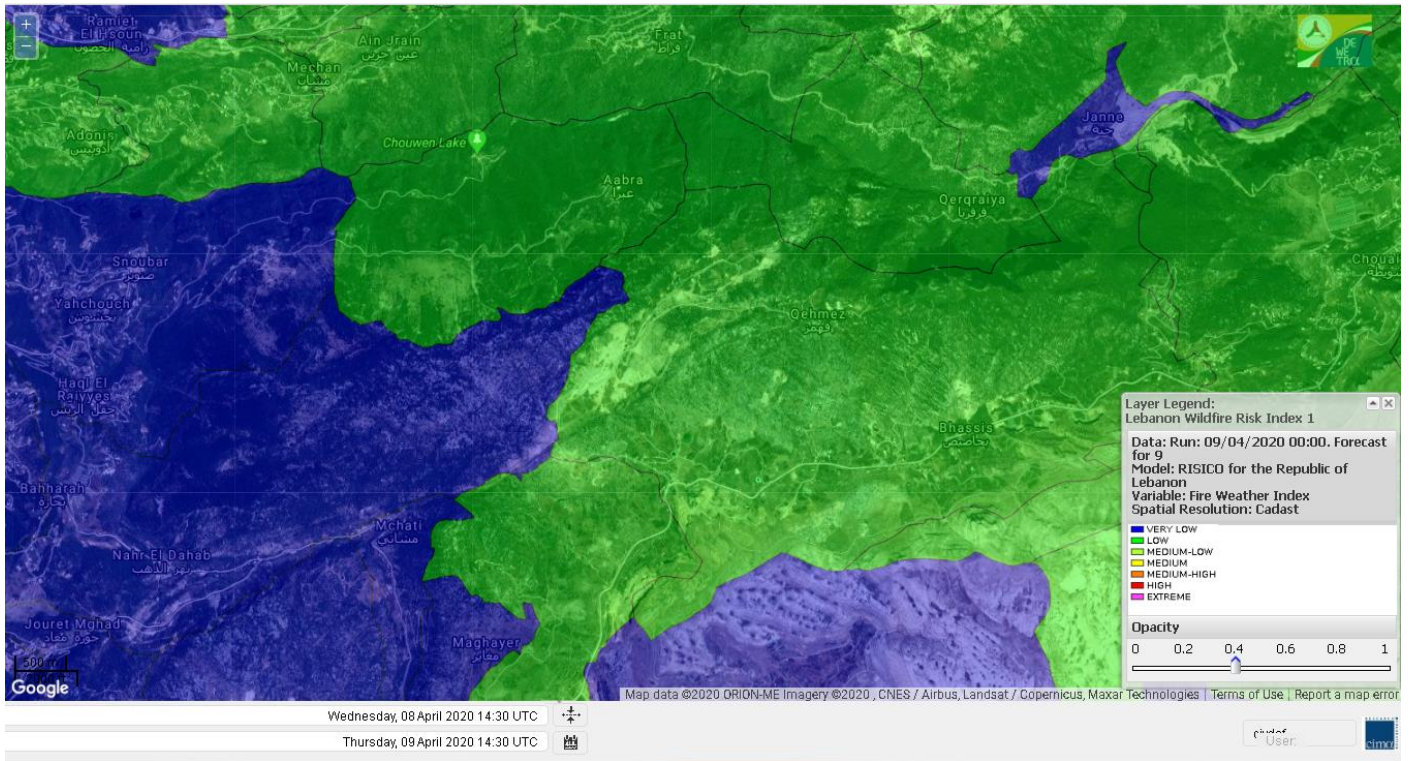

Jabal Moussa Reserve Forecast for 9 April 2020