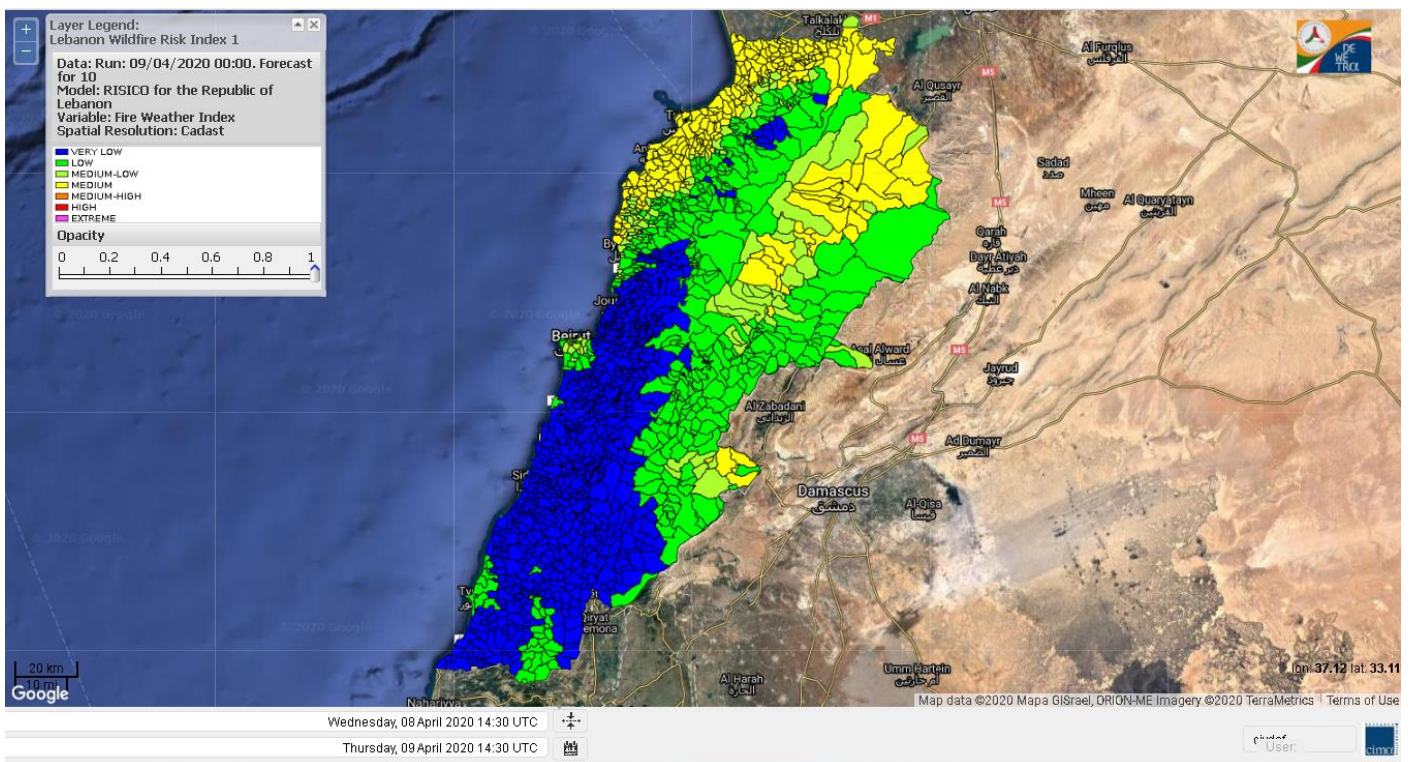

Lebanon for 10 April 2020