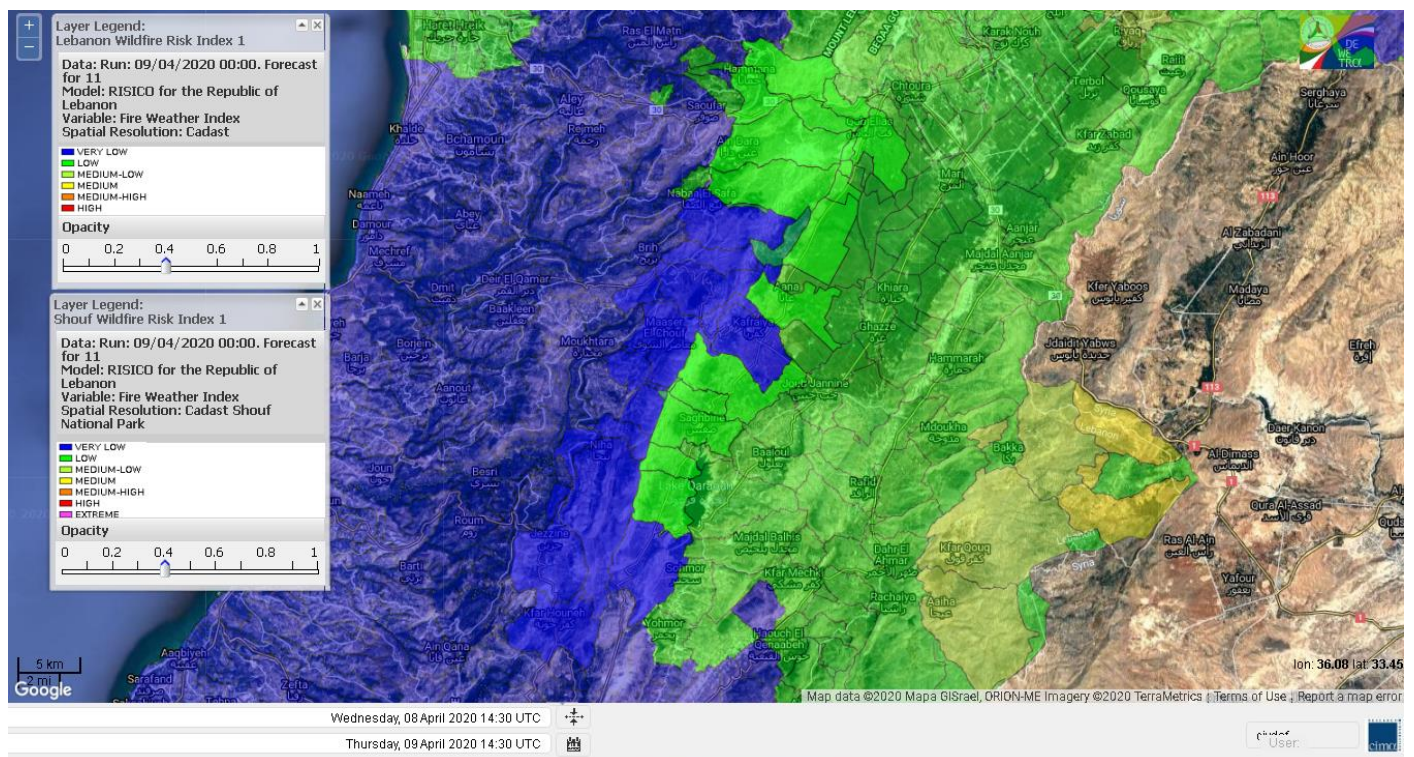

Shouf Biosphere Reserve Forecast for 11 April 2020