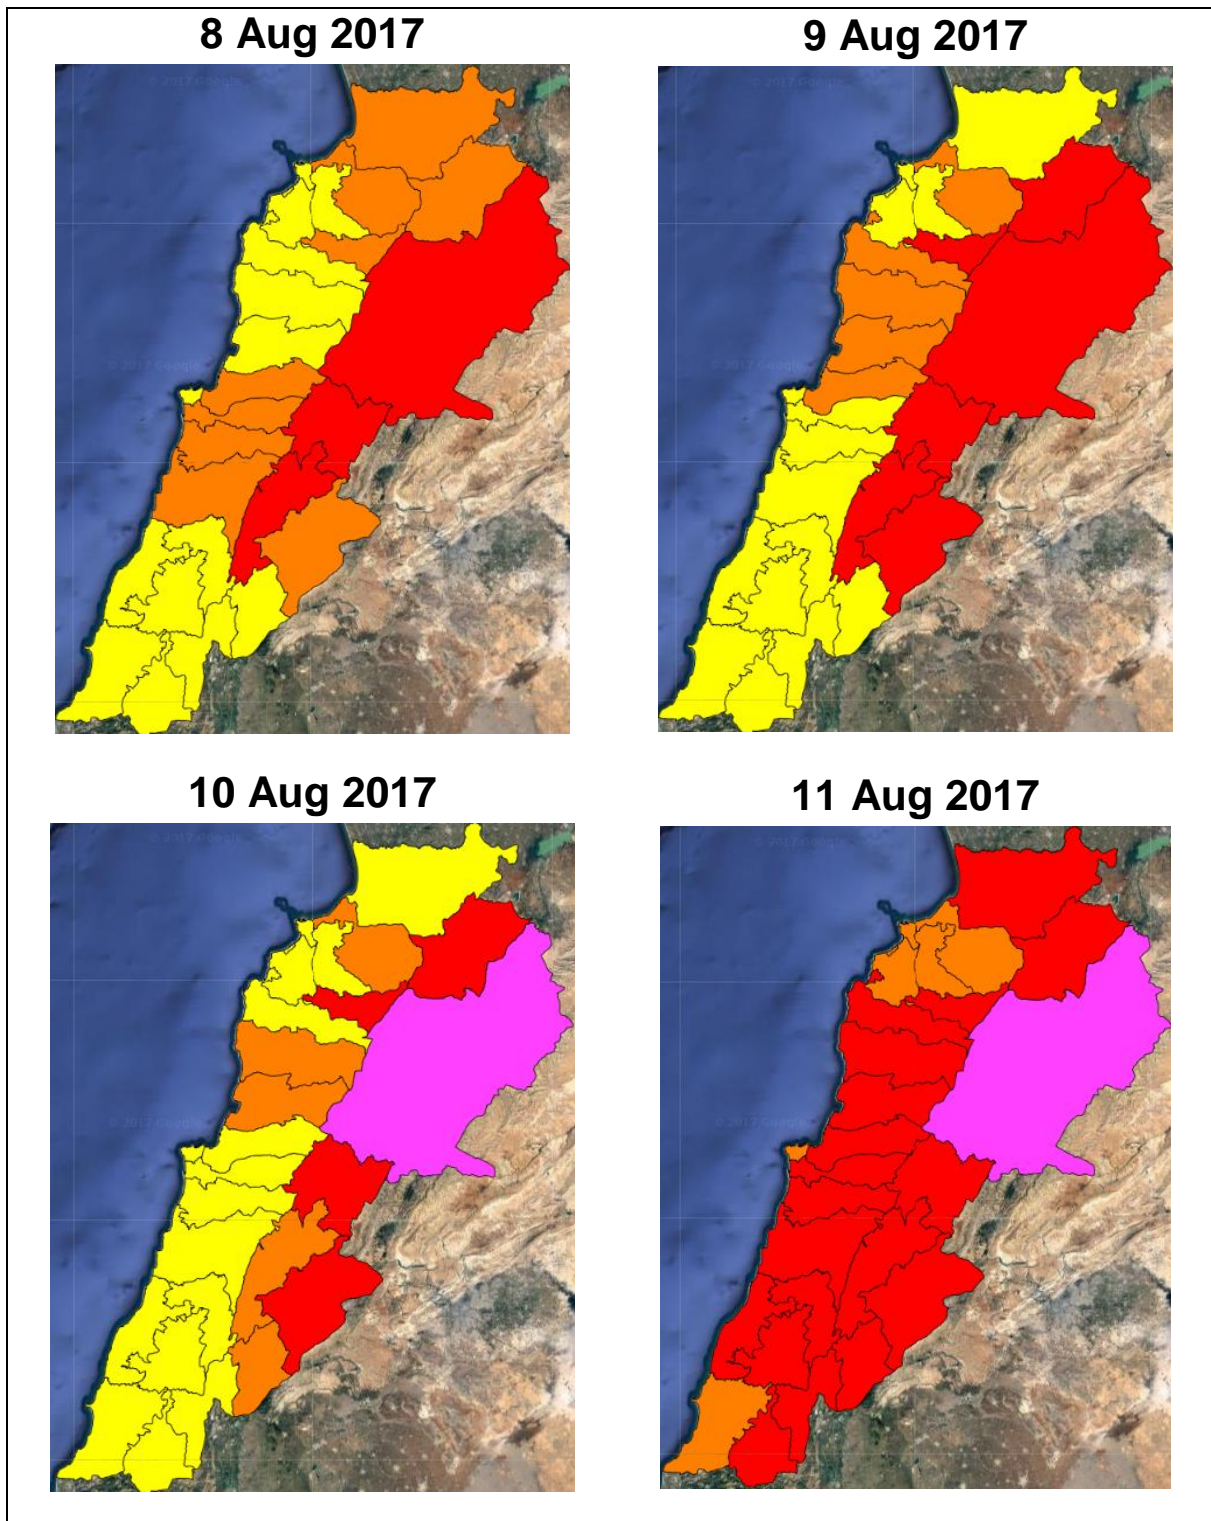

FIRE RISK INDEX

Layer Legend:
Lebanon Wildfire Risk Index 1

Data: Run: 09/08/2017 00:00. Forecast for 9
Model: RISICO for the Republic of Lebanon
Variable: Fire Weather Index
Spatial Resolution: Caza

- VERY LOW
- LOW
- MEDIUM-LOW
- MEDIUM
- MEDIUM-HIGH
- HIGH
- EXTREME