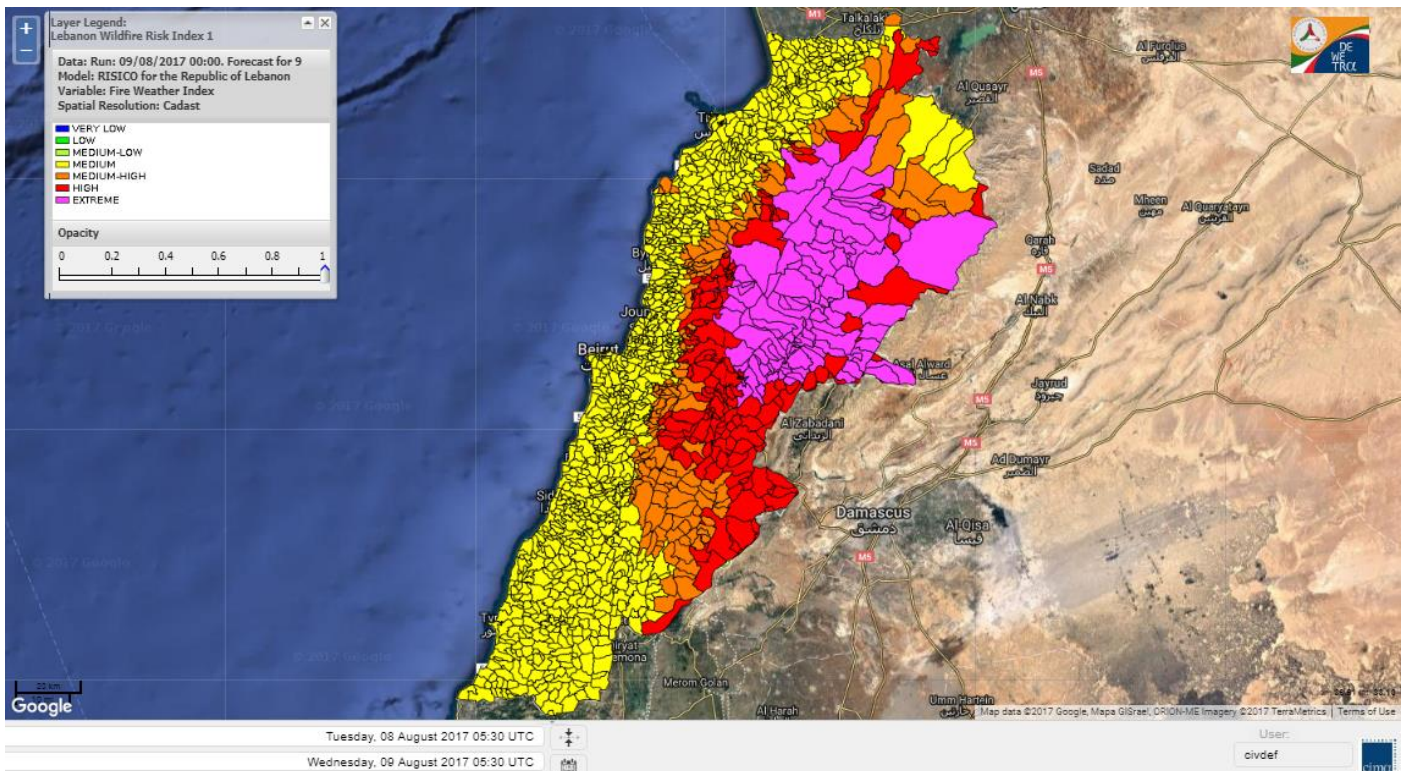

Lebanon for 9 Aug 2017