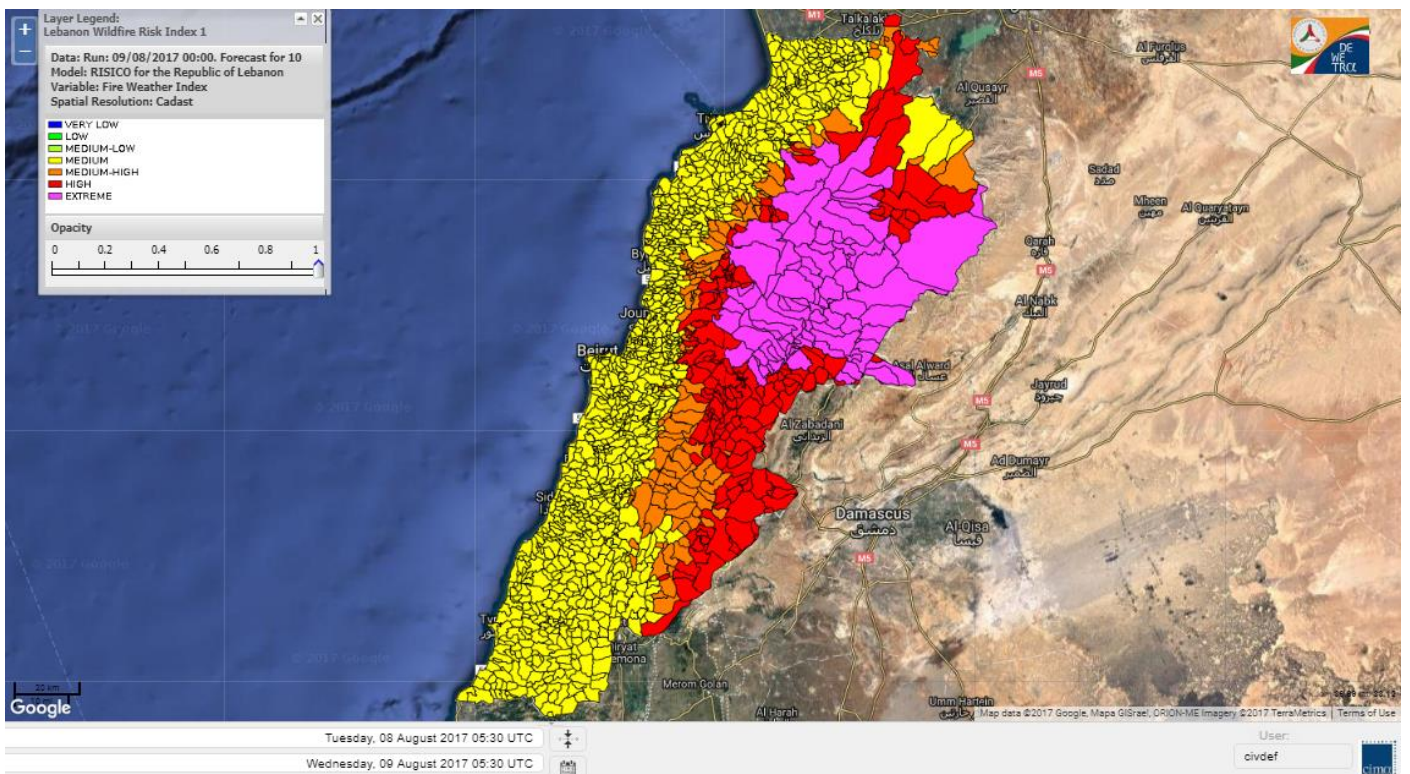

Lebanon for 10 Aug 2017