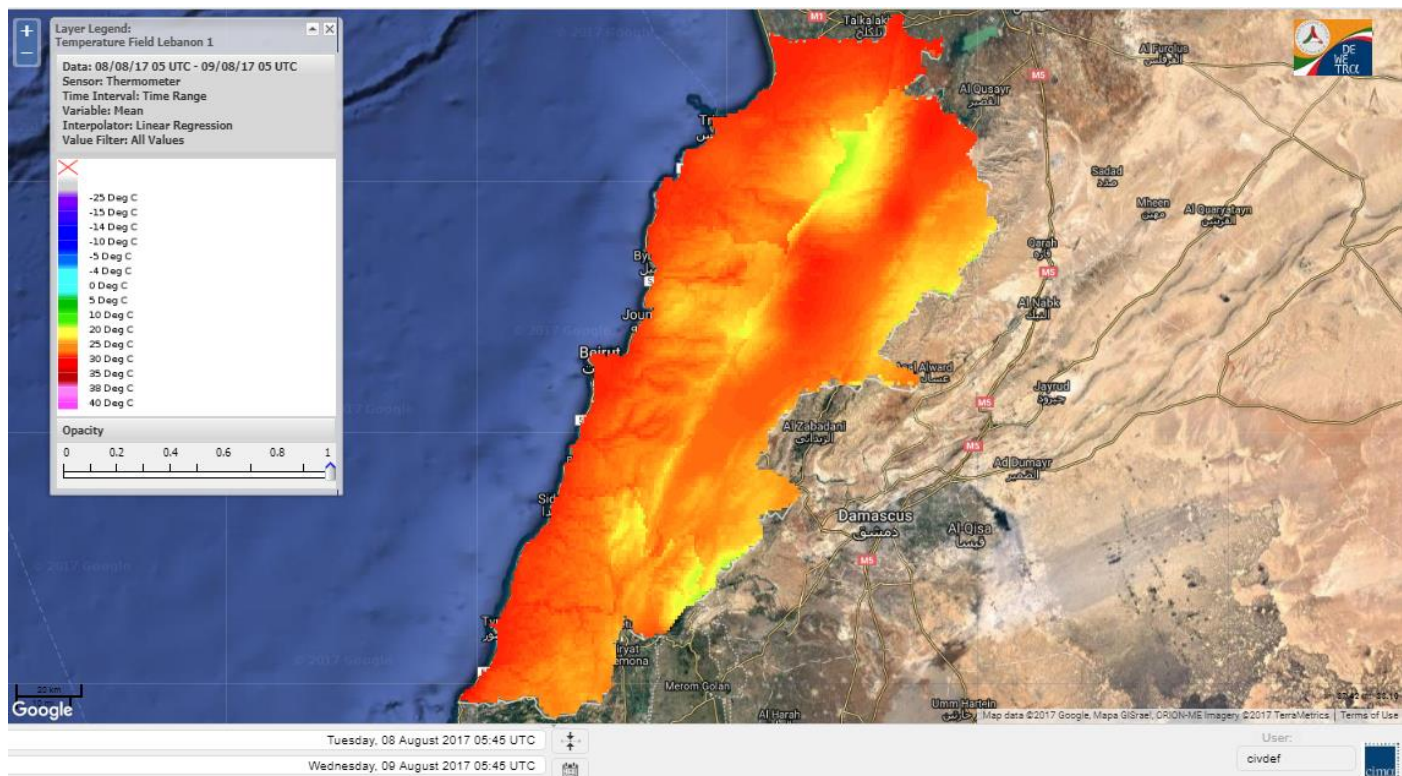

Lebanon temperature for 9 Aug 2017