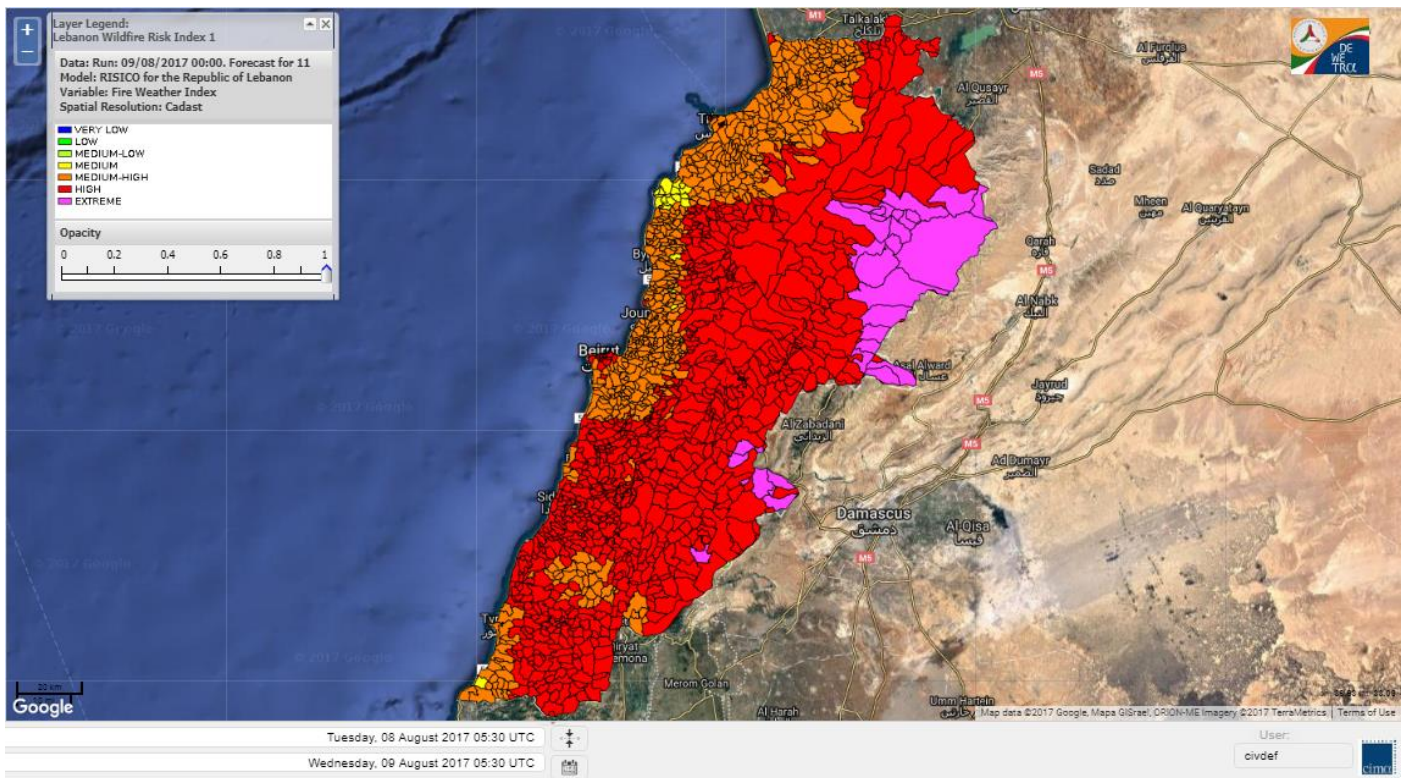

Lebanon for 11 Aug 2017