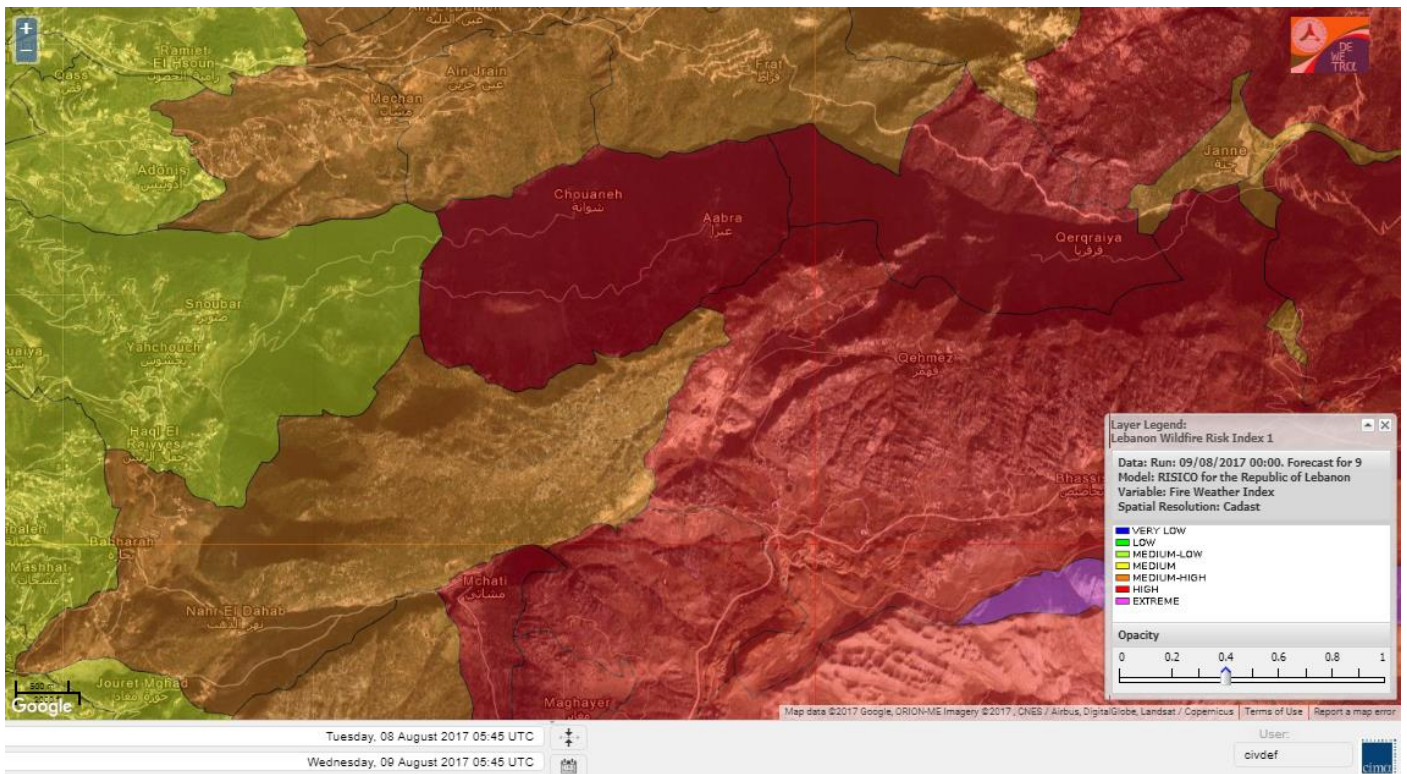

Jabal Moussa Reserve Forecast for 9 Aug 2017