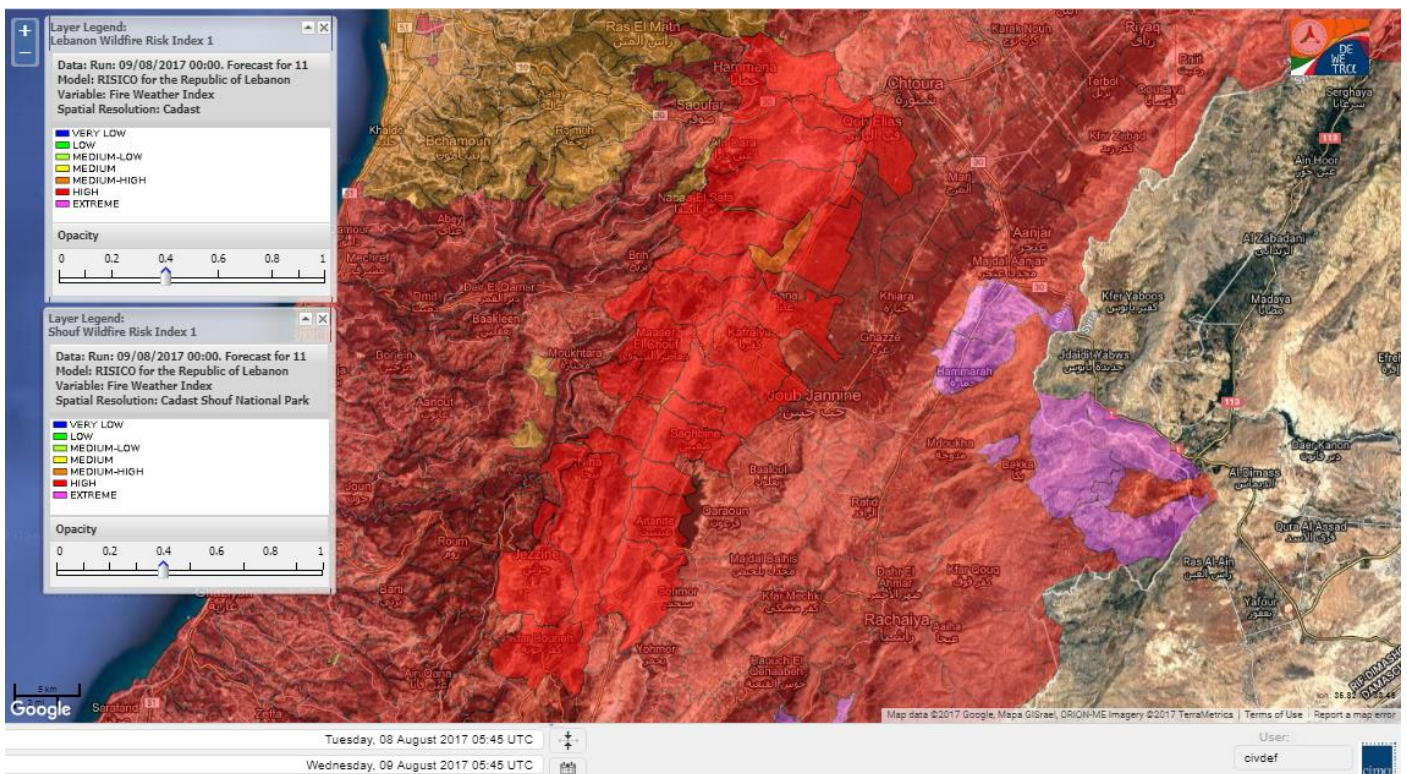

Shouf Biosphere Reserve Forecast for 11 Aug 2017