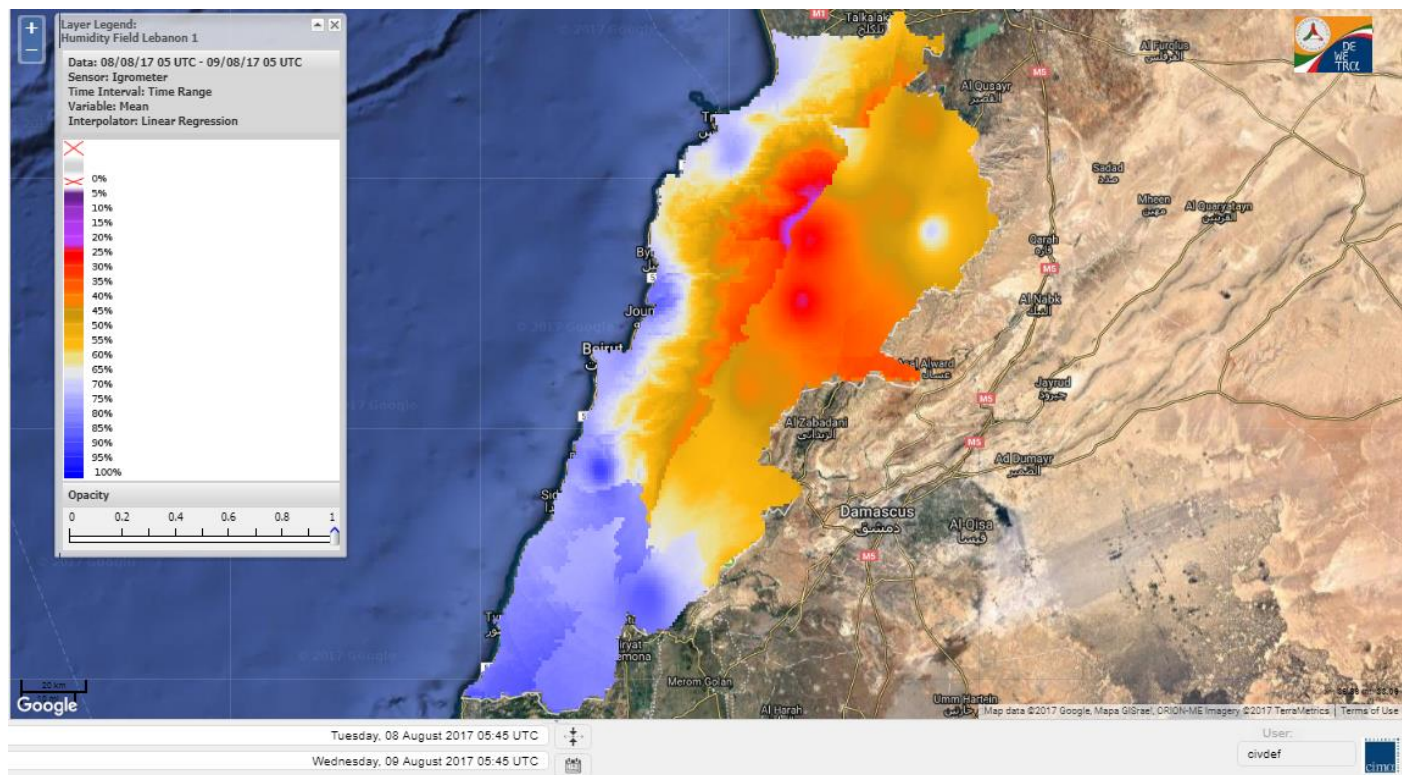

Lebanon humidity for 9 Aug 2017