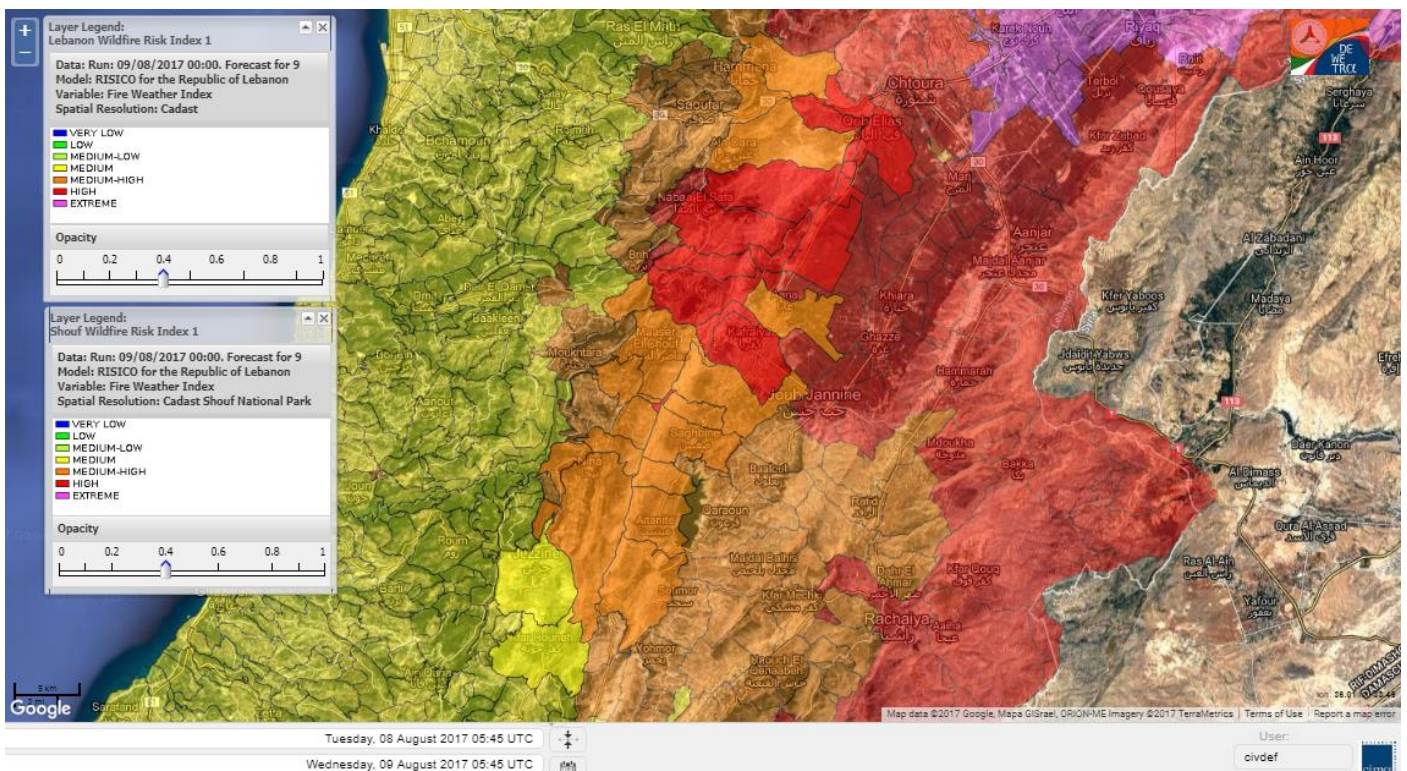

Shouf Biosphere Reserve Forecast for 9 Aug 2017