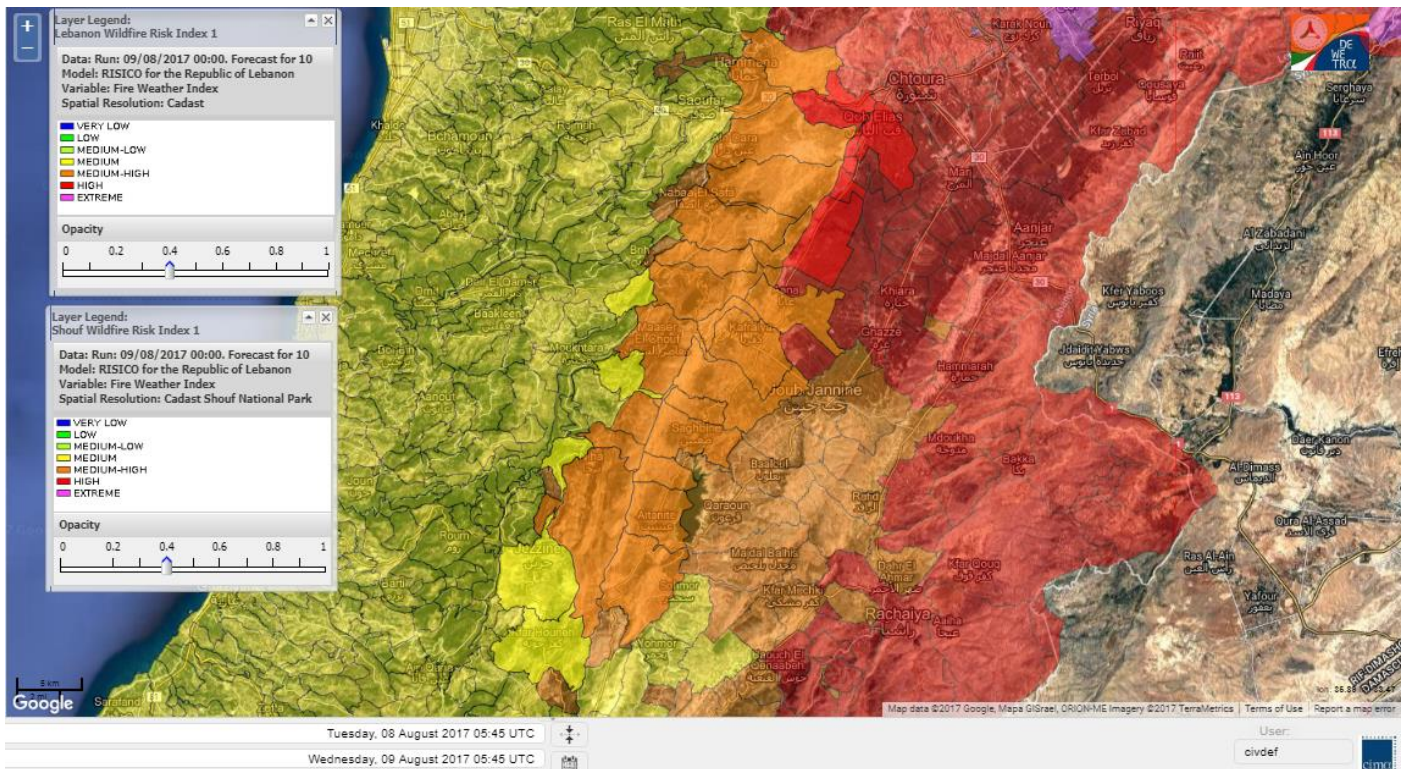

Shouf Biosphere Reserve Forecast for 10 Aug 2017