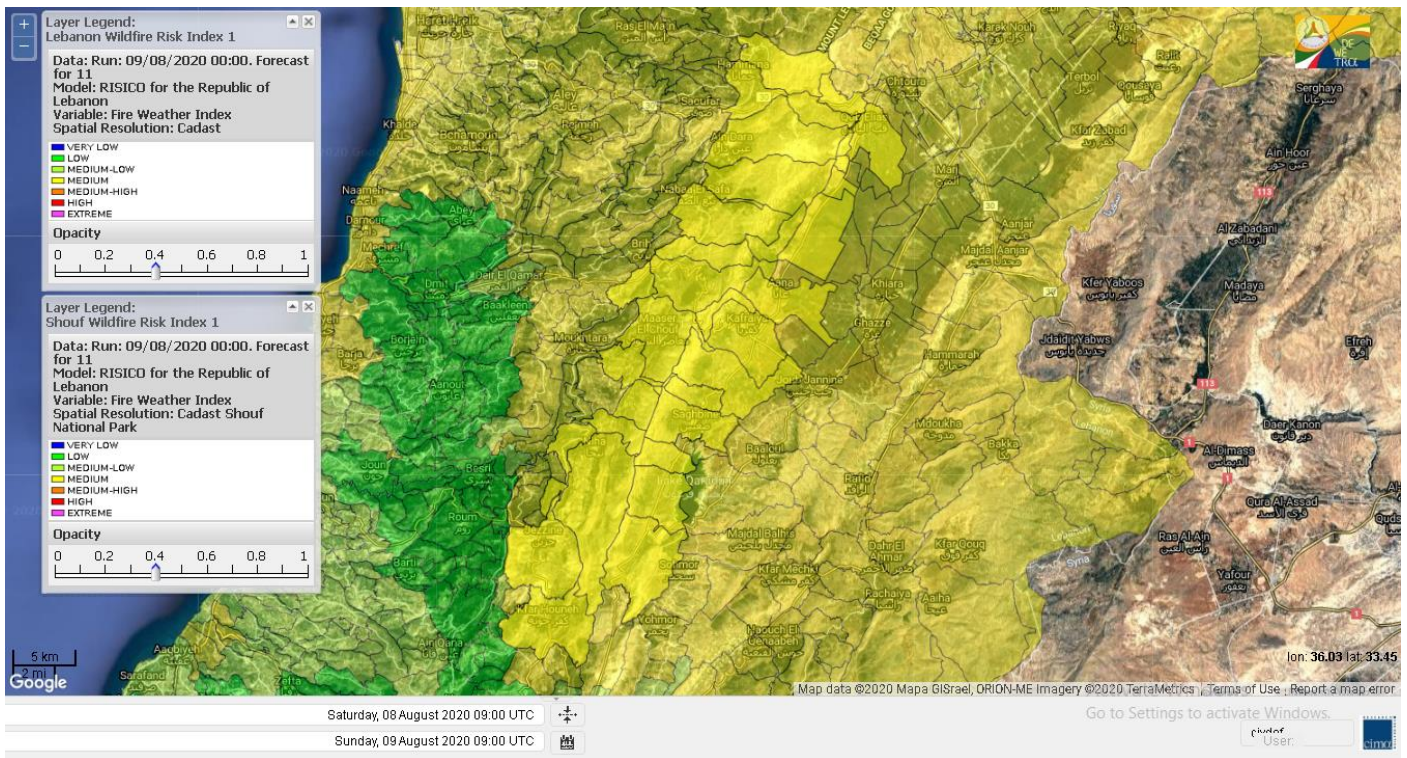

Shouf Biosphere Reserve Forecast for 11 August 2020