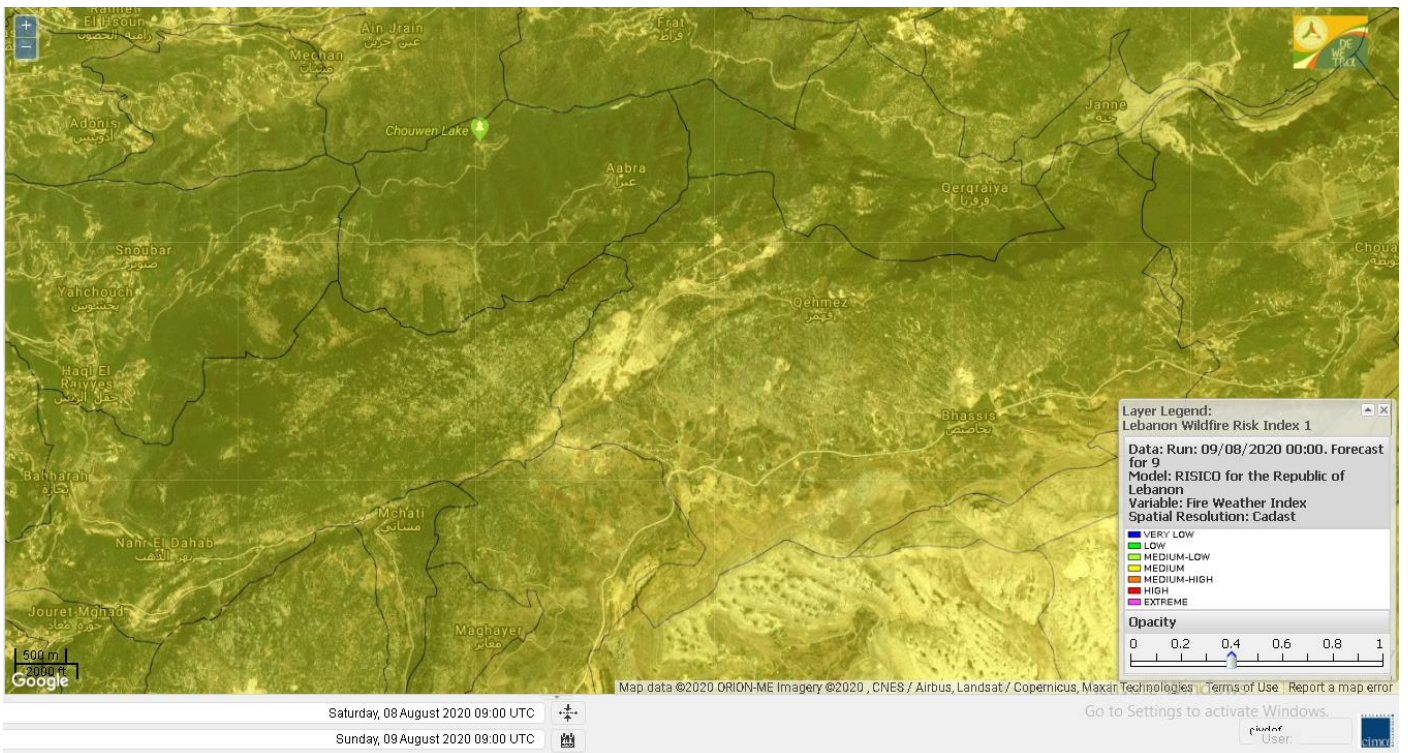

Jabal Moussa Reserve Forecast for 9 August 2020