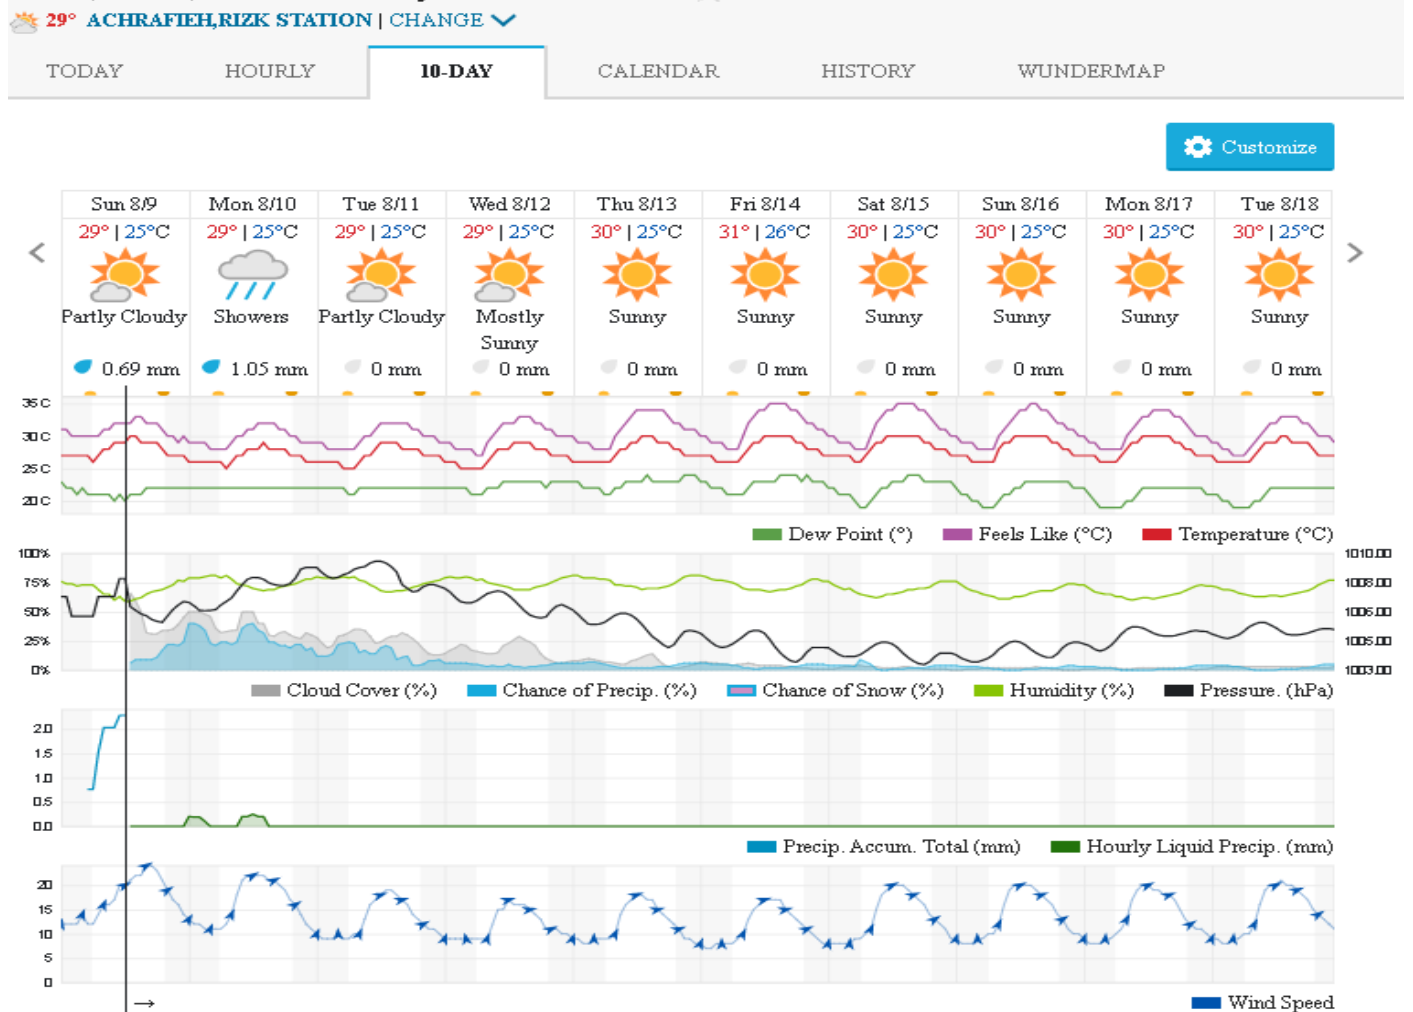

## Beirut, Beirut, Lebanon 10-Day Weather Forecast