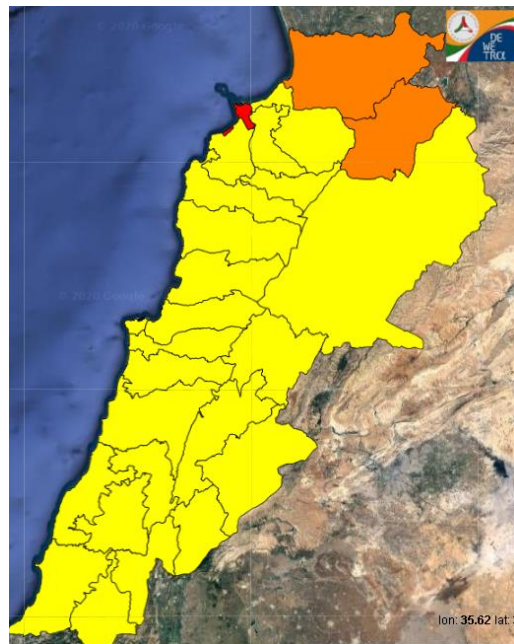

9 August 2020