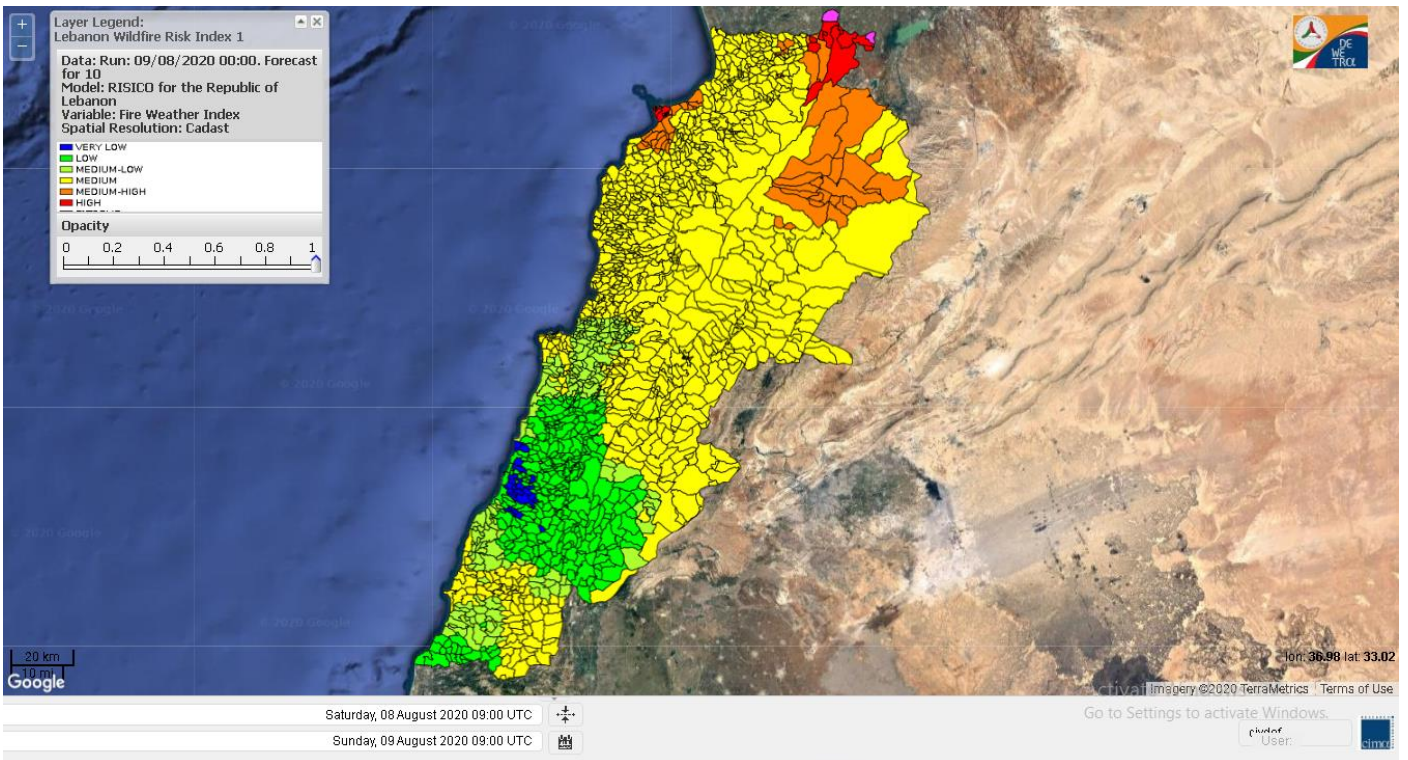

Lebanon for 10 August 2020