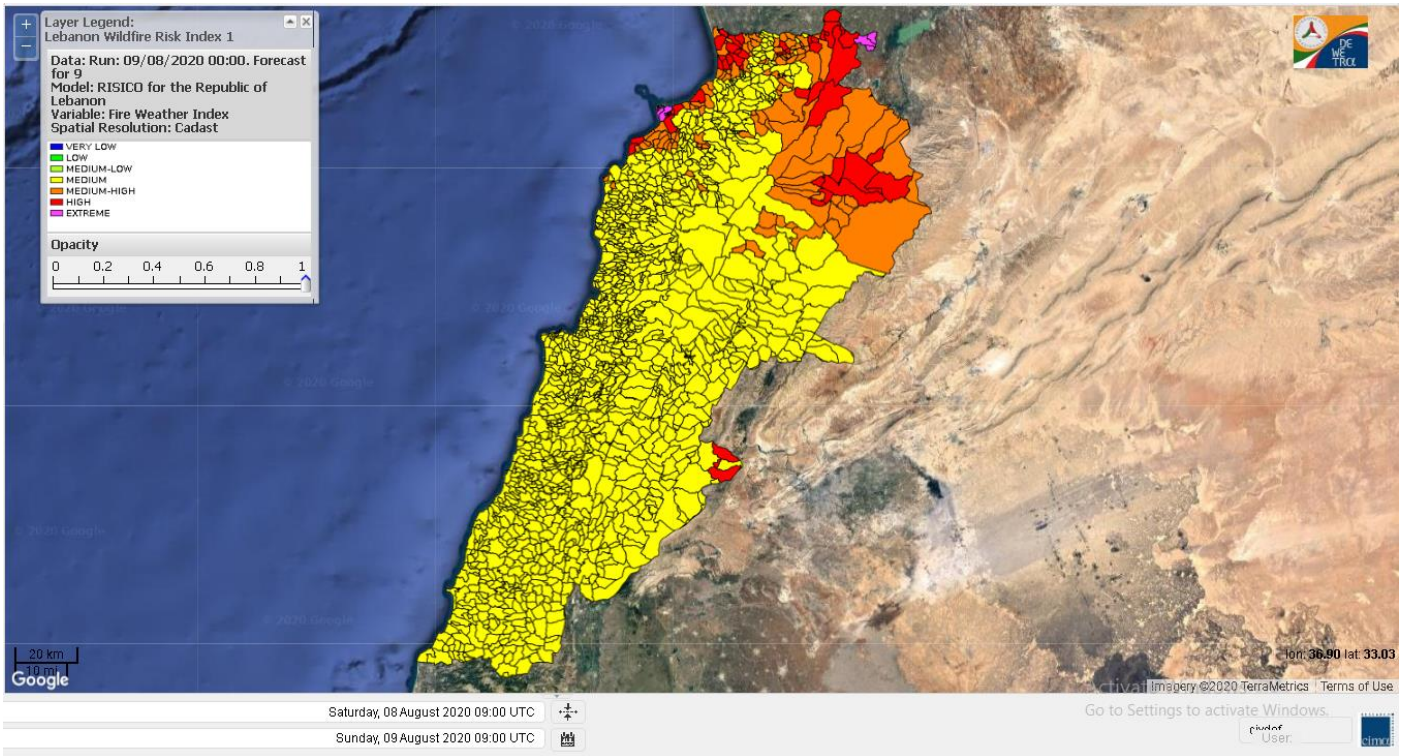

Lebanon for 9 August 2020