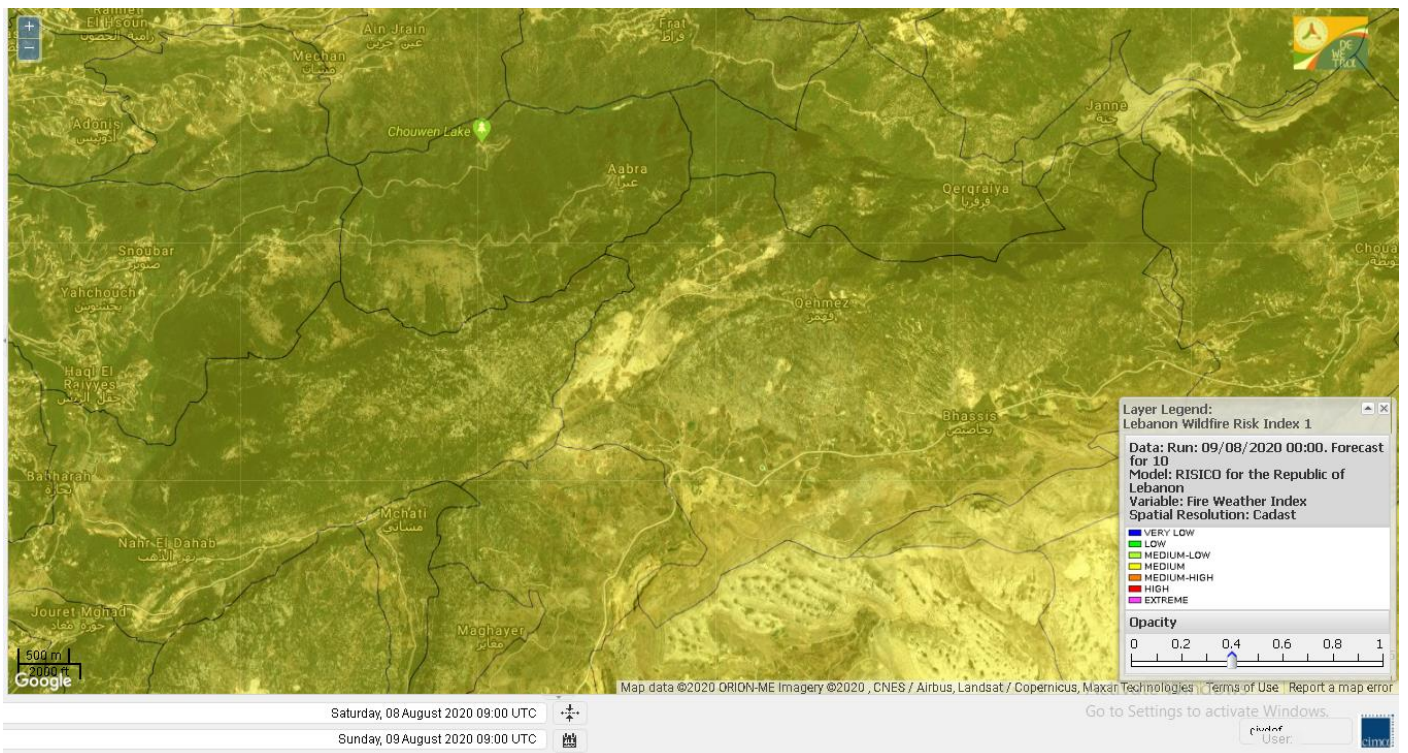

Jabal Moussa Reserve Forecast for 10 August 2020