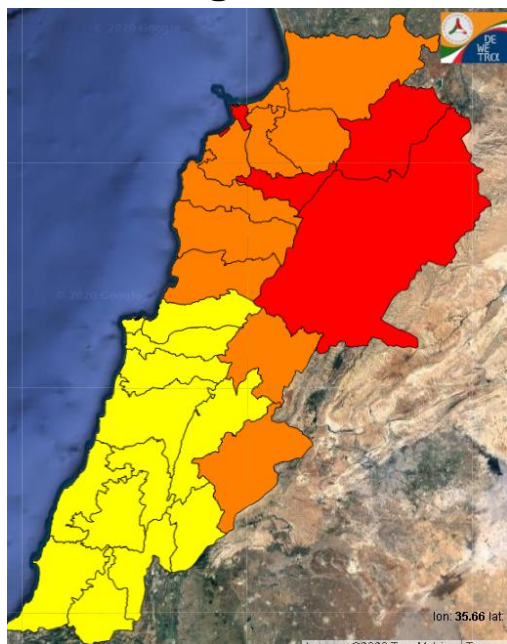

FIRE RISK INDEX

8 August 2020