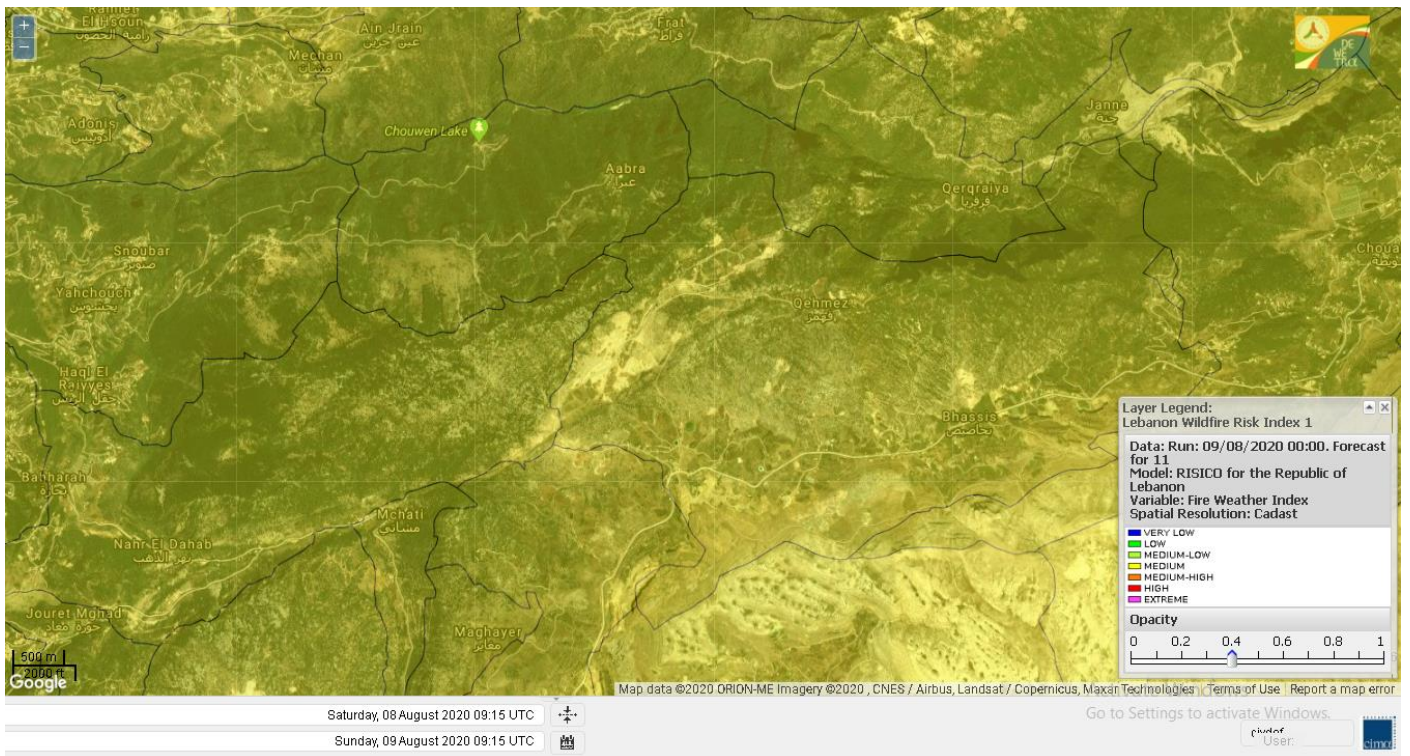

Jabal Moussa Reserve Forecast for 11 August 2020