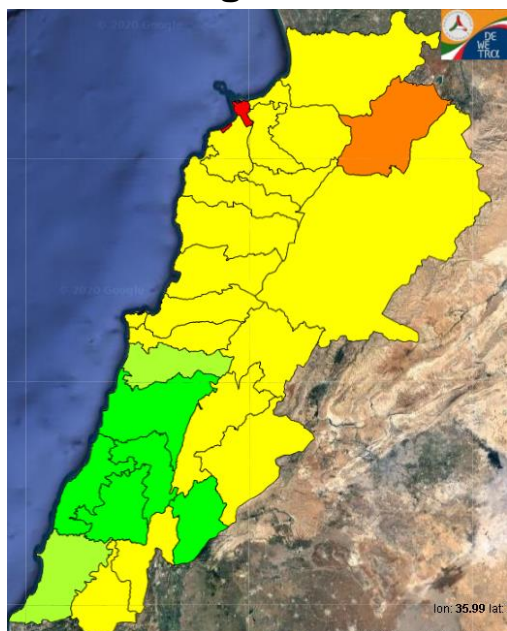

10 August 2020