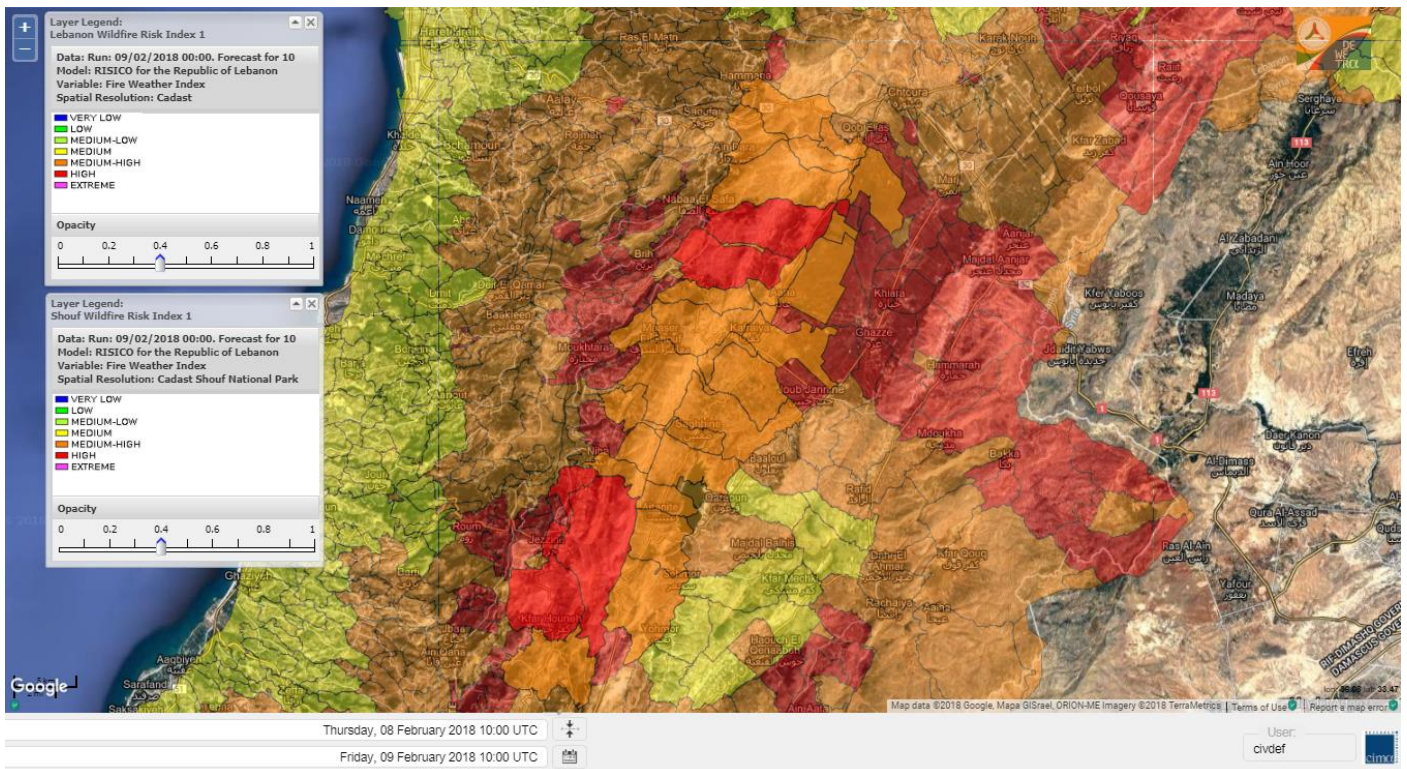

Shouf Biosphere Reserve Forecast for 10 FEB 2018