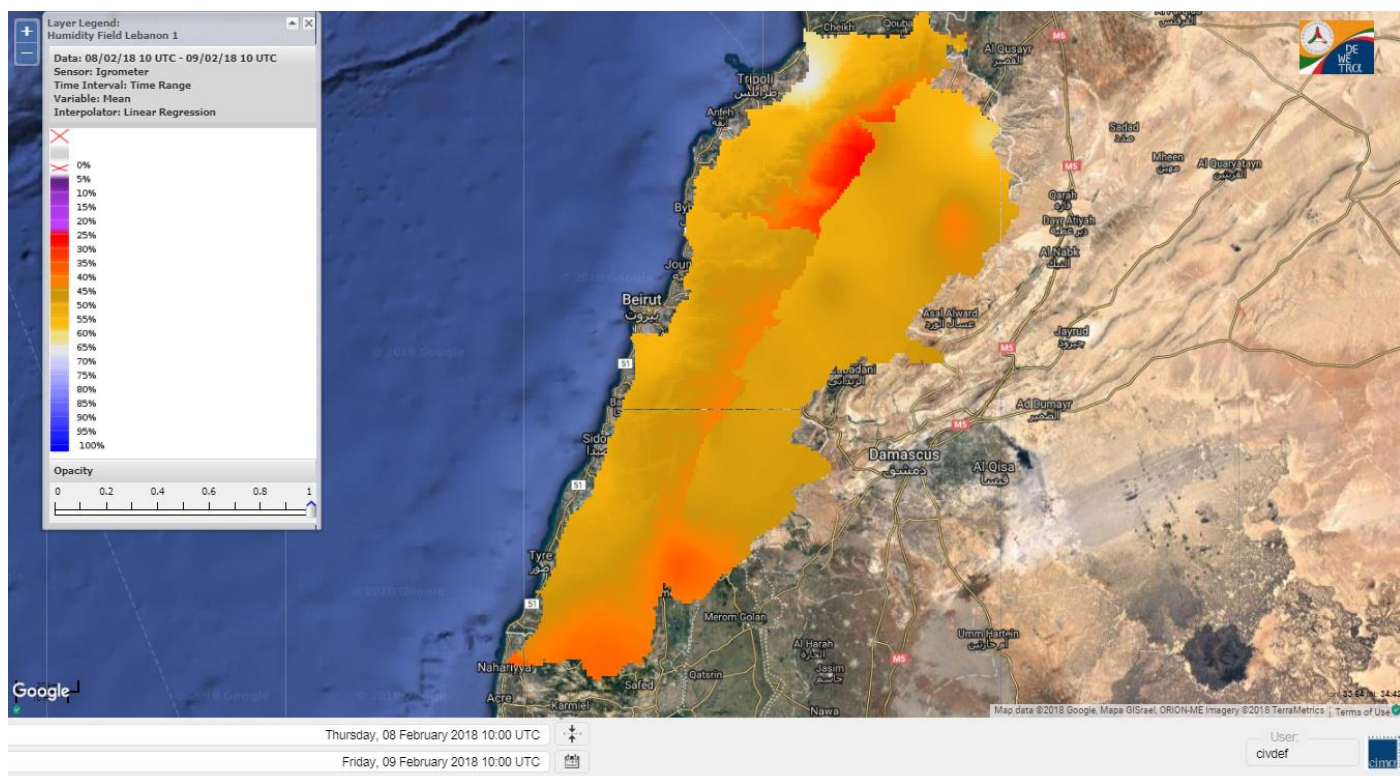

Lebanon humidity for 9 FEB 2018