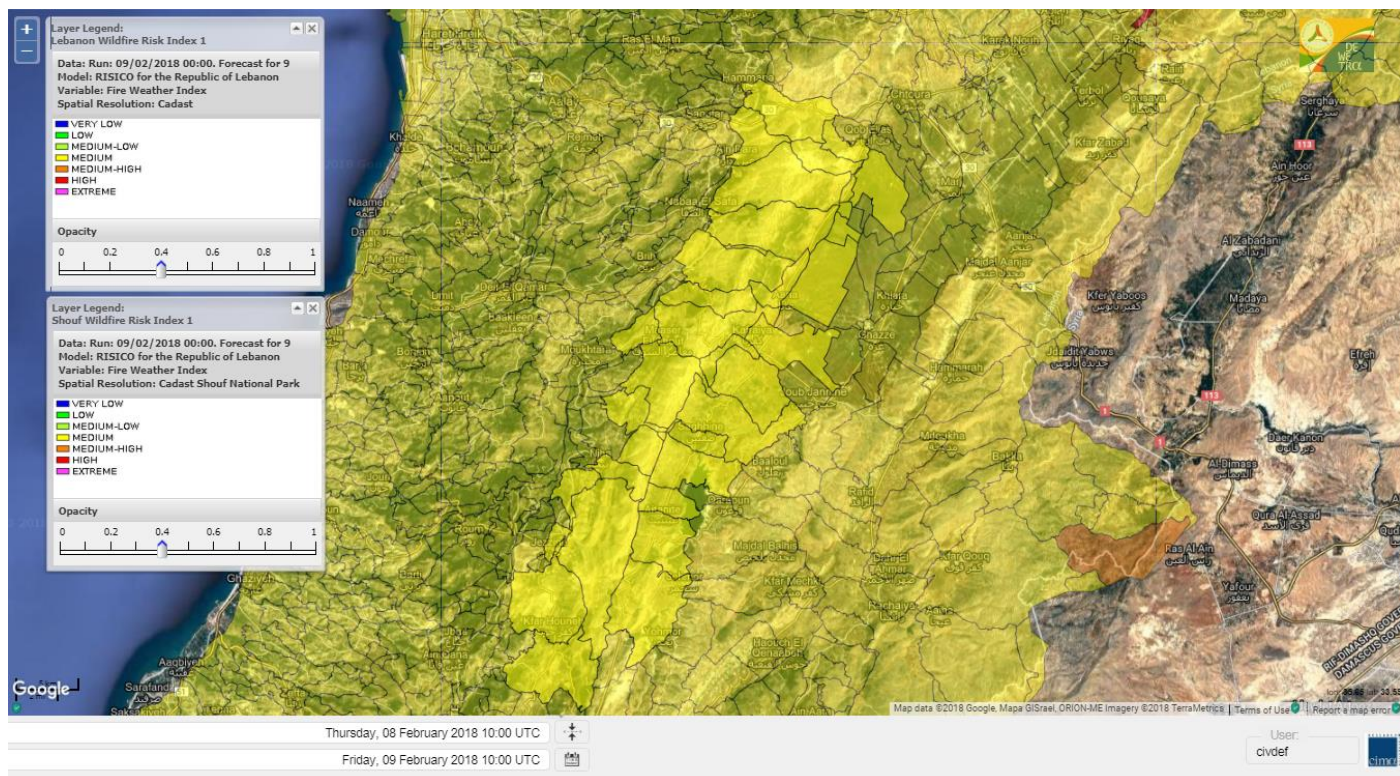

Shouf Biosphere Reserve Forecast for 9 FEB 2018