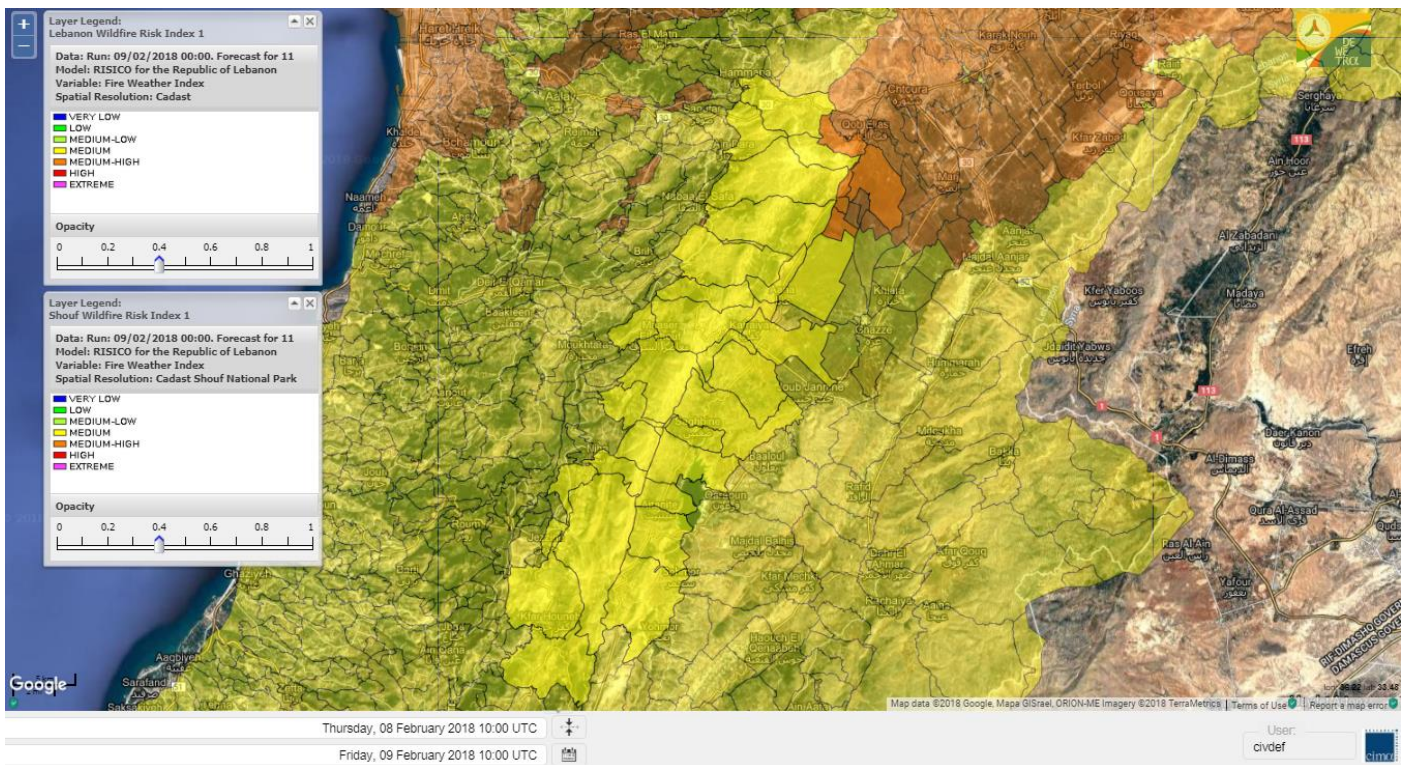

Shouf Biosphere Reserve Forecast for 11 FEB 2018