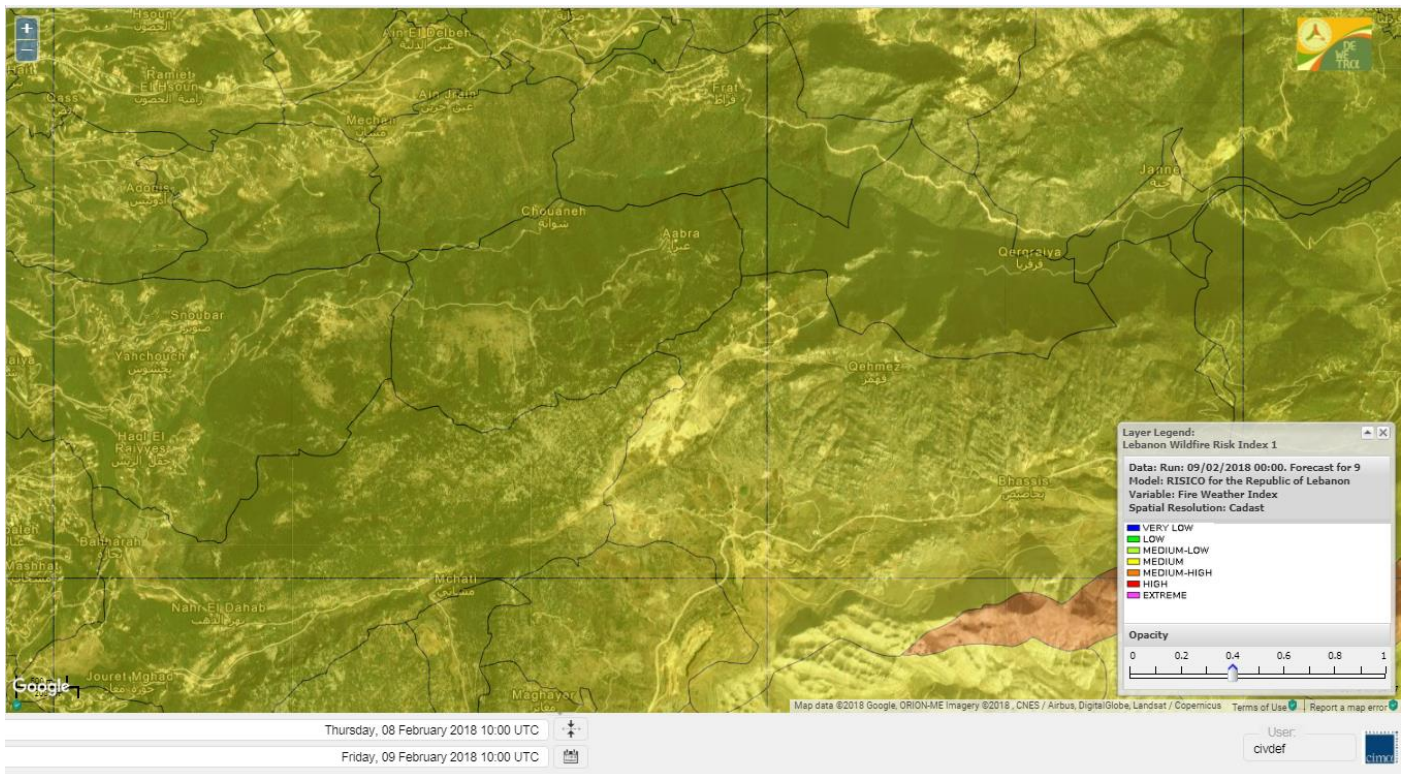

Shouf Biosphere Reserve Forecast for 9 FEB 2018

Shouf Biosphere Reserve Forecast for 10 FEB 2018

Shouf Biosphere Reserve Forecast for 11 FEB 2018

Jabal Moussa Reserve Forecast for 9 FEB 2018

Jabal Moussa Reserve Forecast for 10 FEB 2018