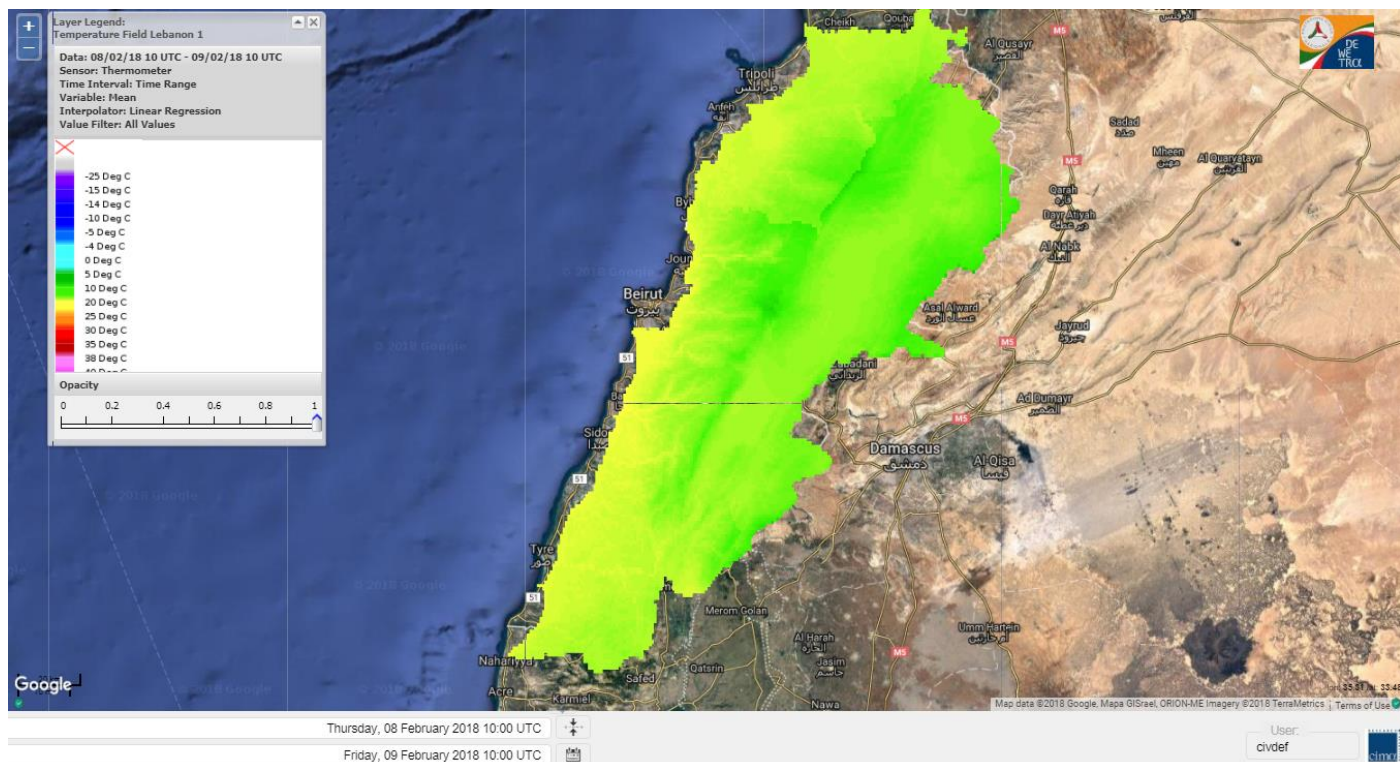

Lebanon temperature for 9 FEB 2018