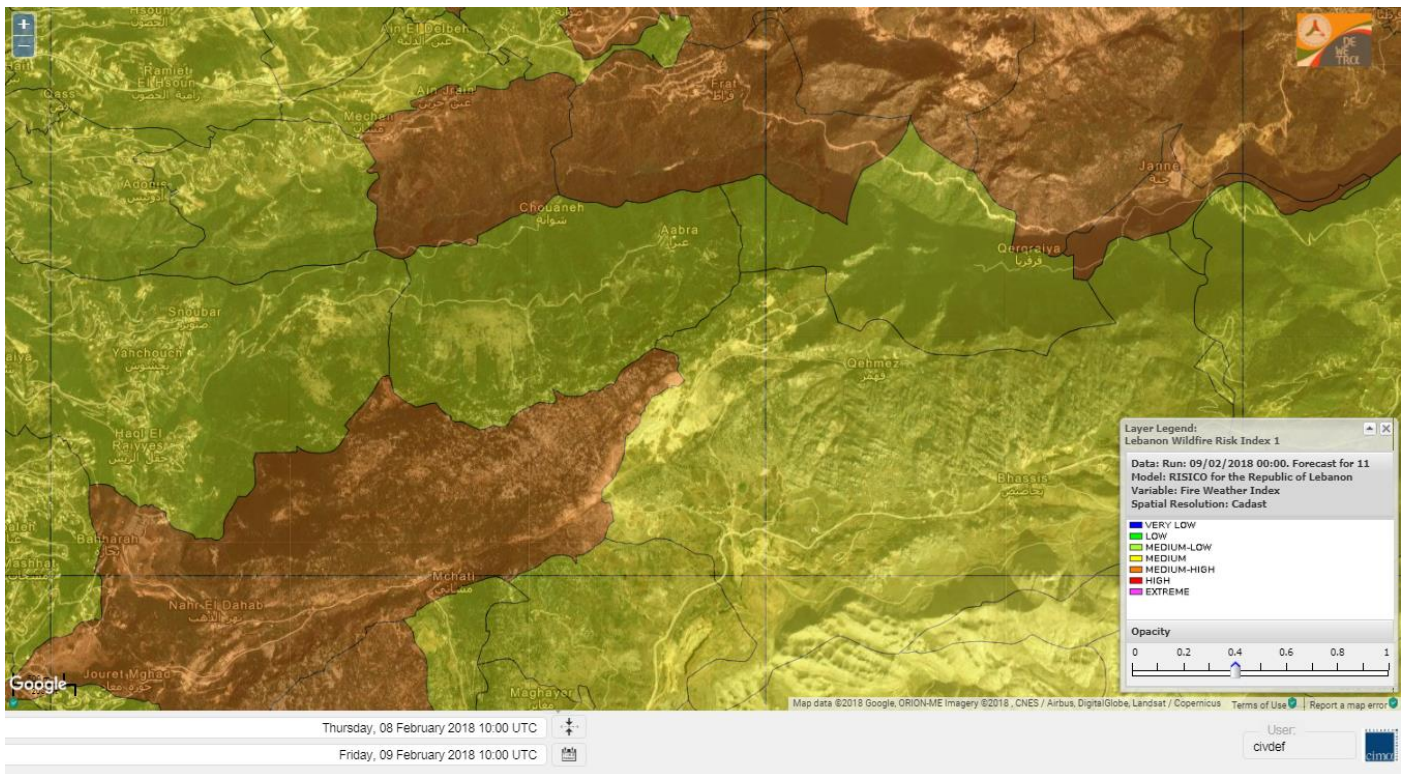

Jabal Moussa Reserve Forecast for 11 FEB 2018