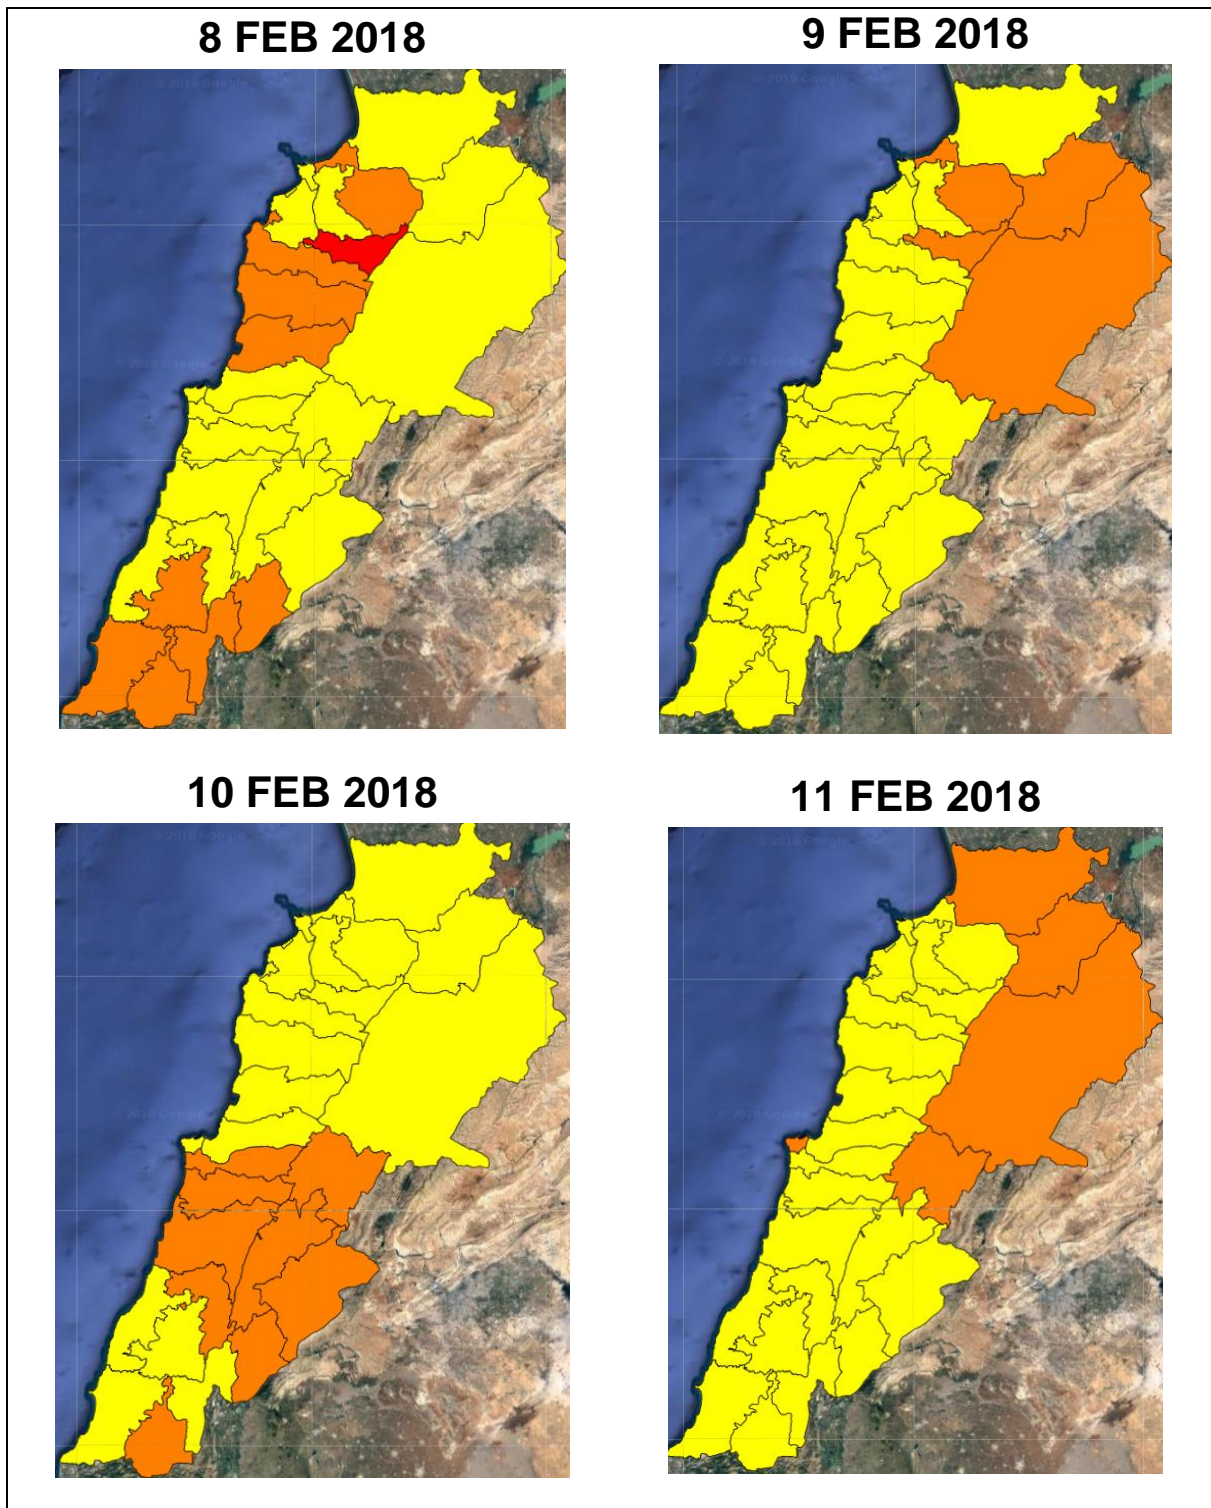

FIRE RISK INDEX

Layer Legend:
Lebanon Wildfire Risk Index 1

Data: Run: 09/02/2018 00:00. Forecast for 9
Model: RISICO for the Republic of Lebanon
Variable: Fire Weather Index
Spatial Resolution: Caza

- VERY LOW
- LOW
- MEDIUM-LOW
- MEDIUM
- MEDIUM-HIGH
- HIGH
- EXTREME