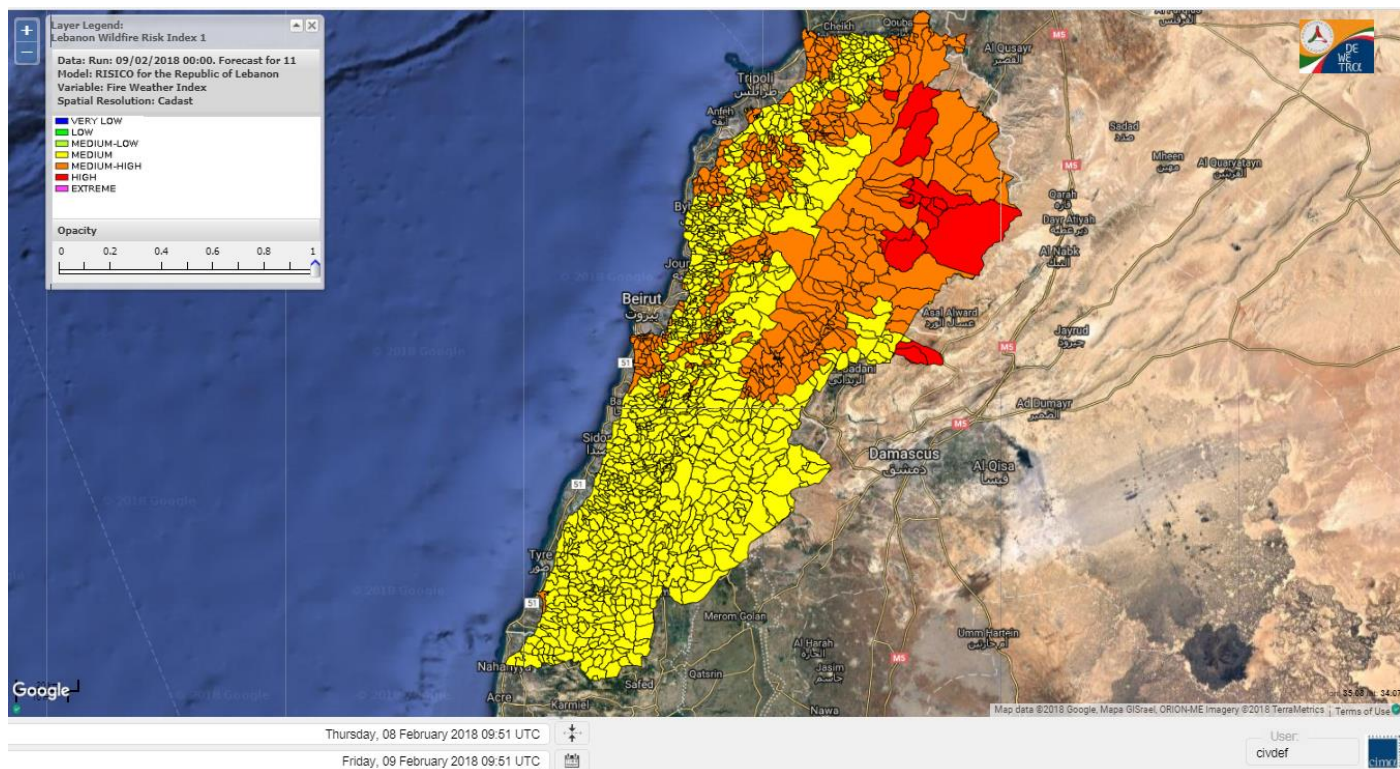

Lebanon for 11 FEB 2018