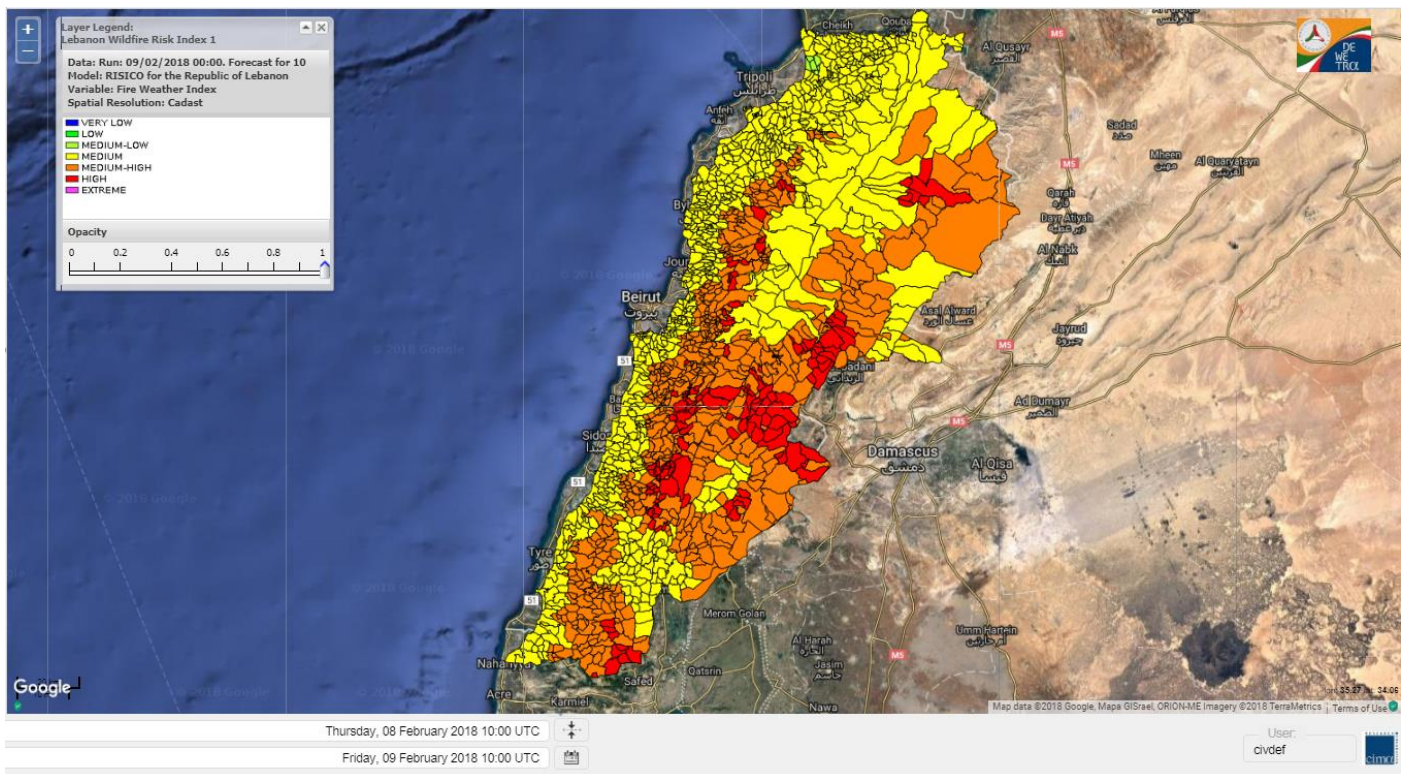

Lebanon for 10 FEB 2018