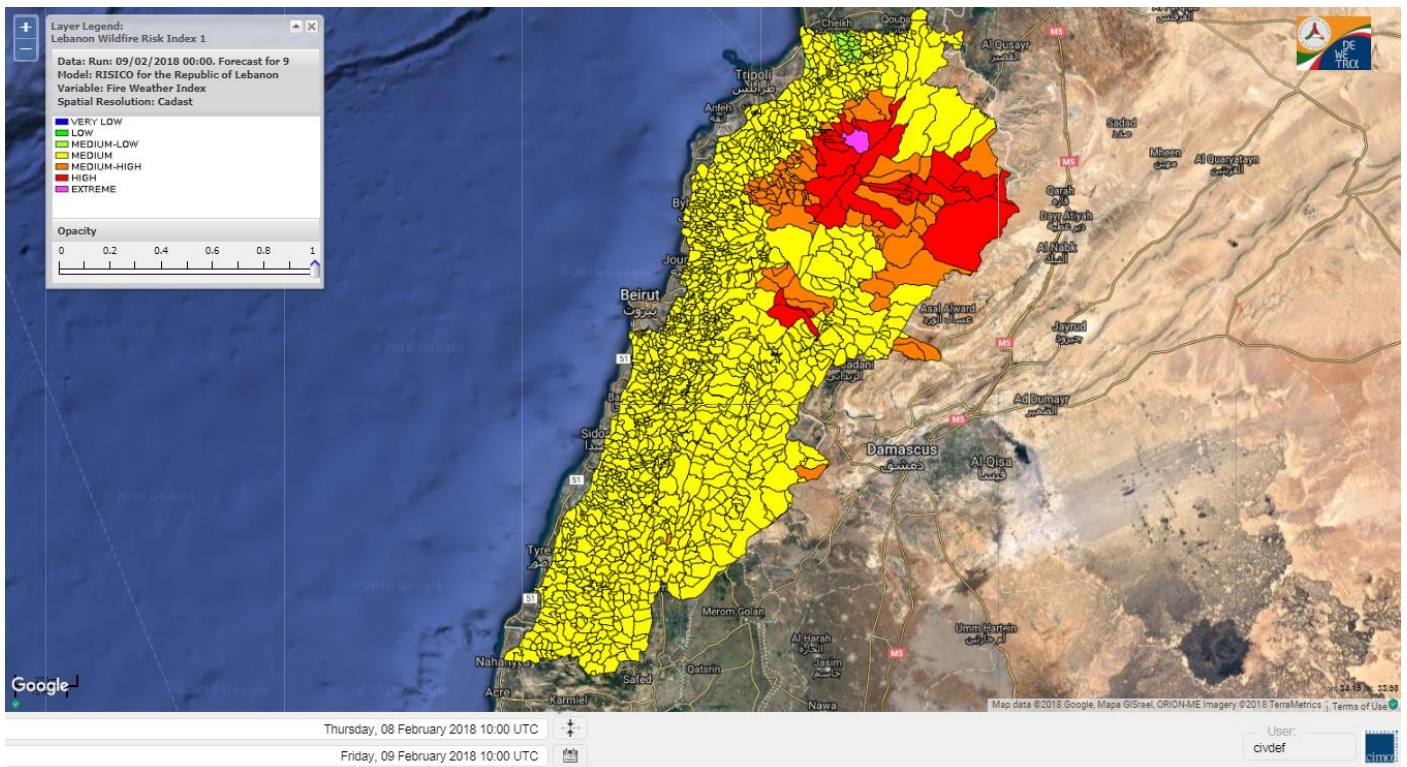

Lebanon for 9 FEB 2018