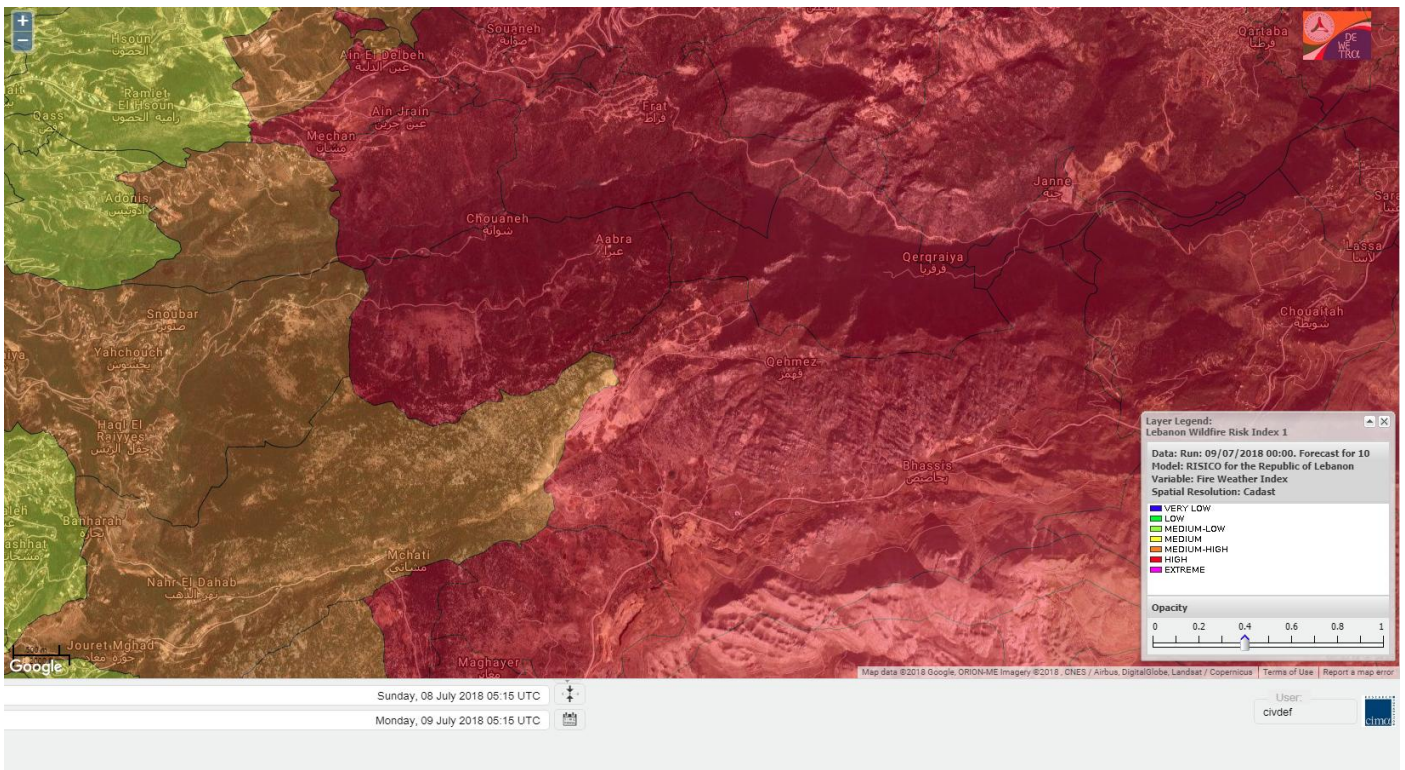

Jabal Moussa Reserve Forecast for 10 July 2018