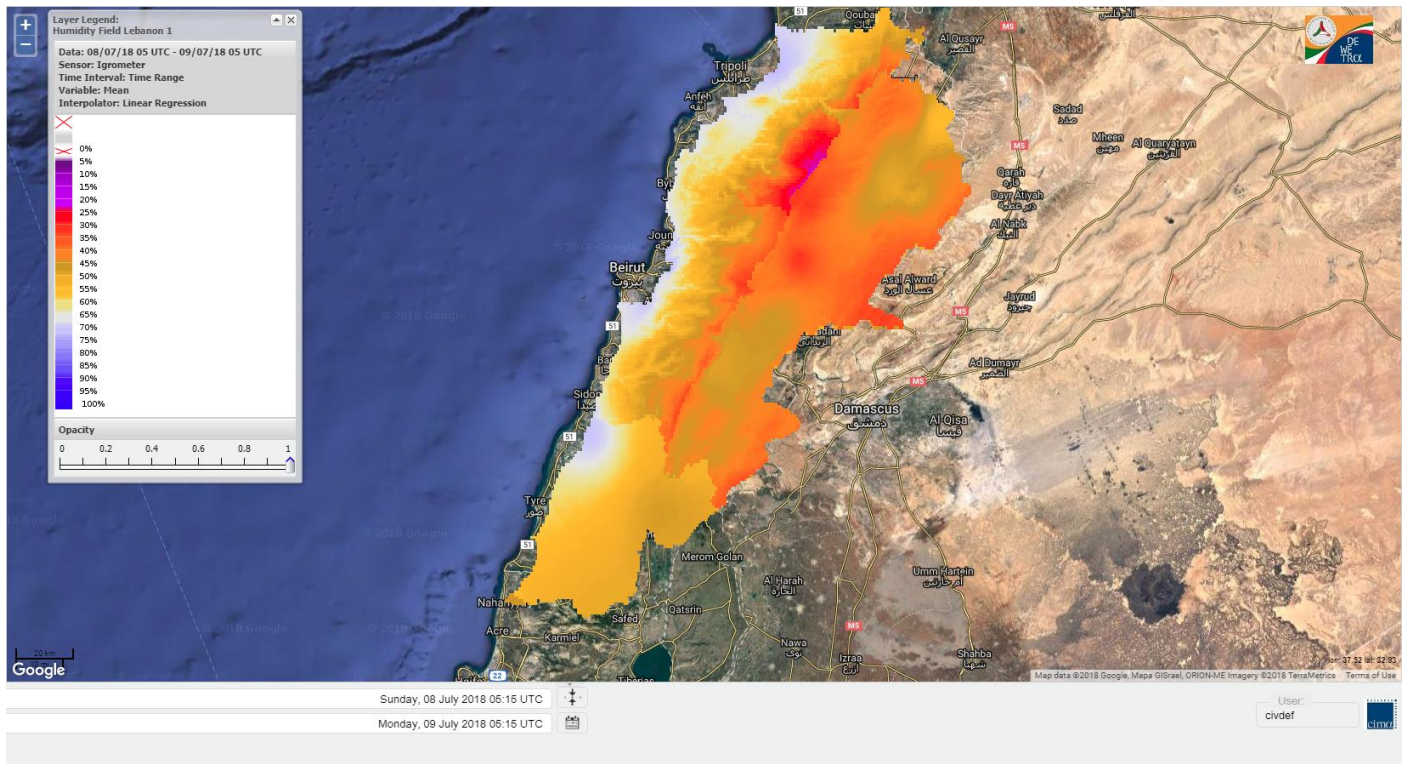

Lebanon humidity for Lebanon 9 July 2018