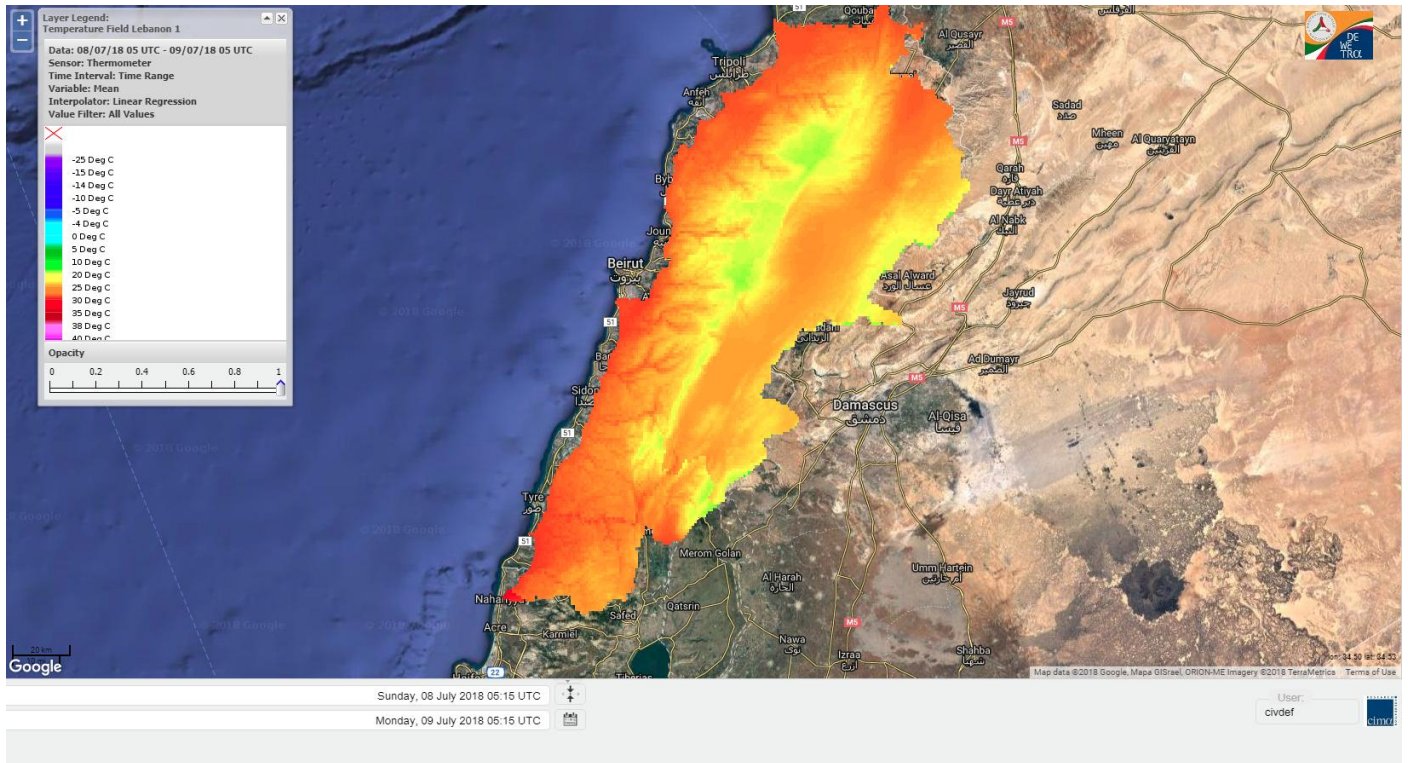

Lebanon temperature for Lebanon 9 July 2018