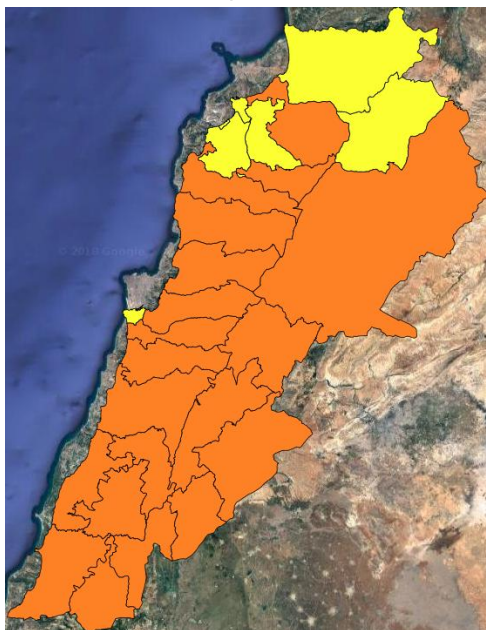

FIRE RISK INDEX

8 July 2018