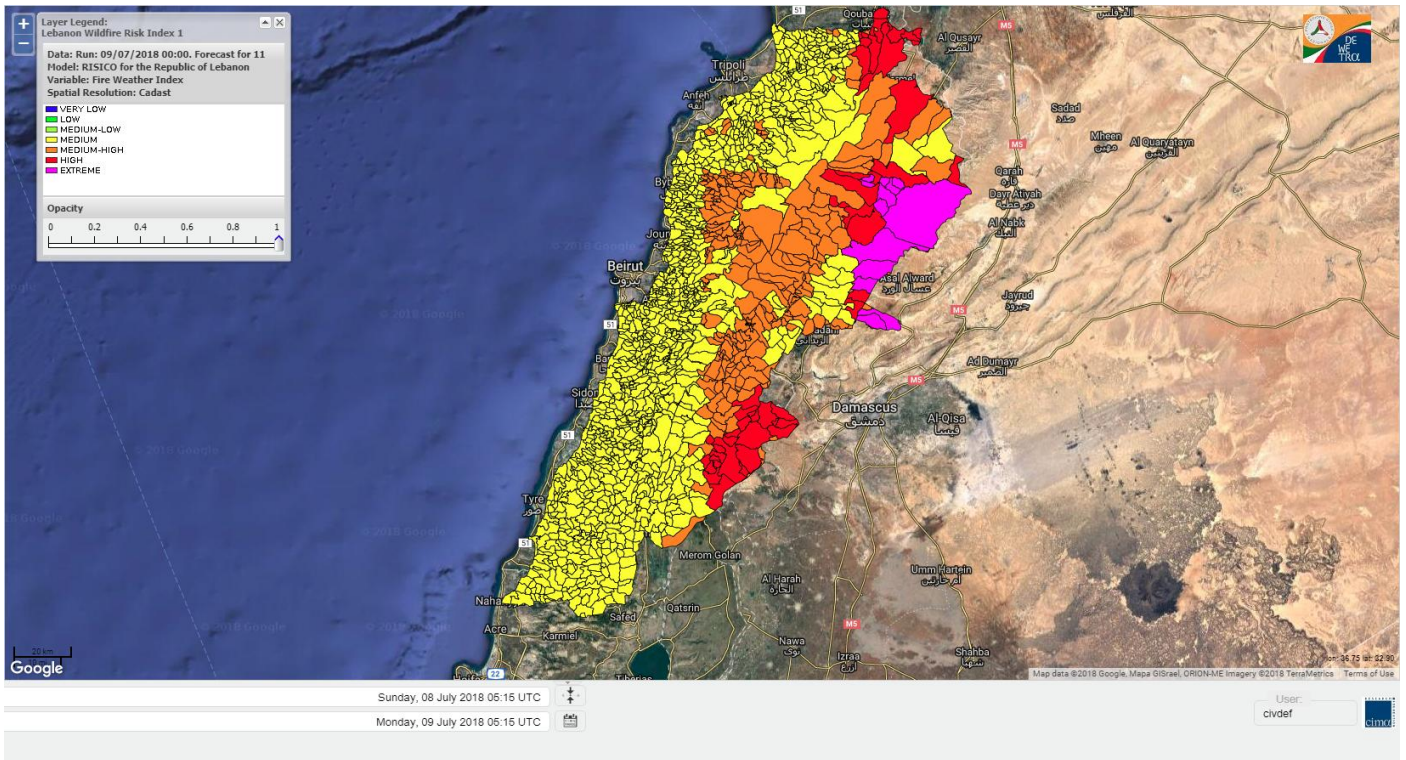

Lebanon for 11 July 2018