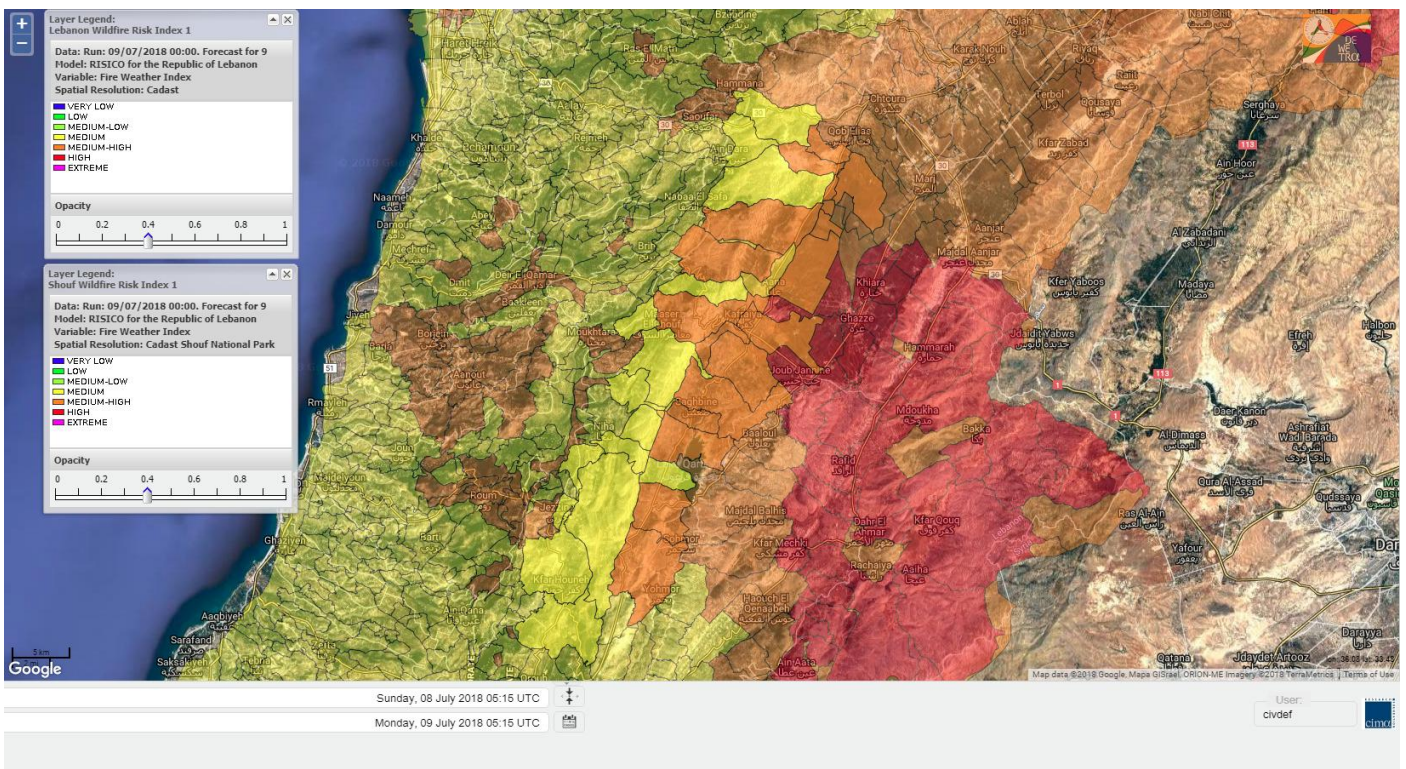

Shouf Biosphere Reserve Forecast for 9 July 2018