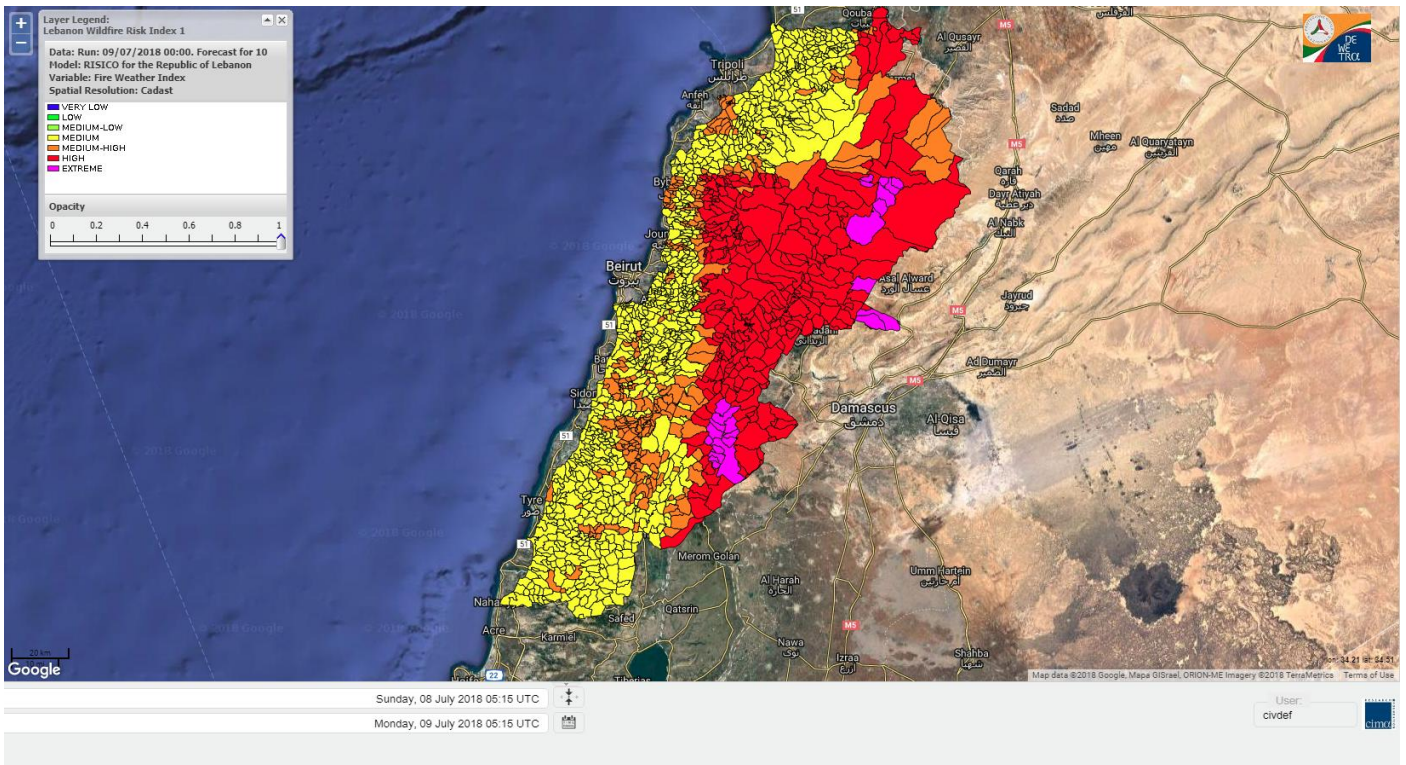

Lebanon for 10 July 2018