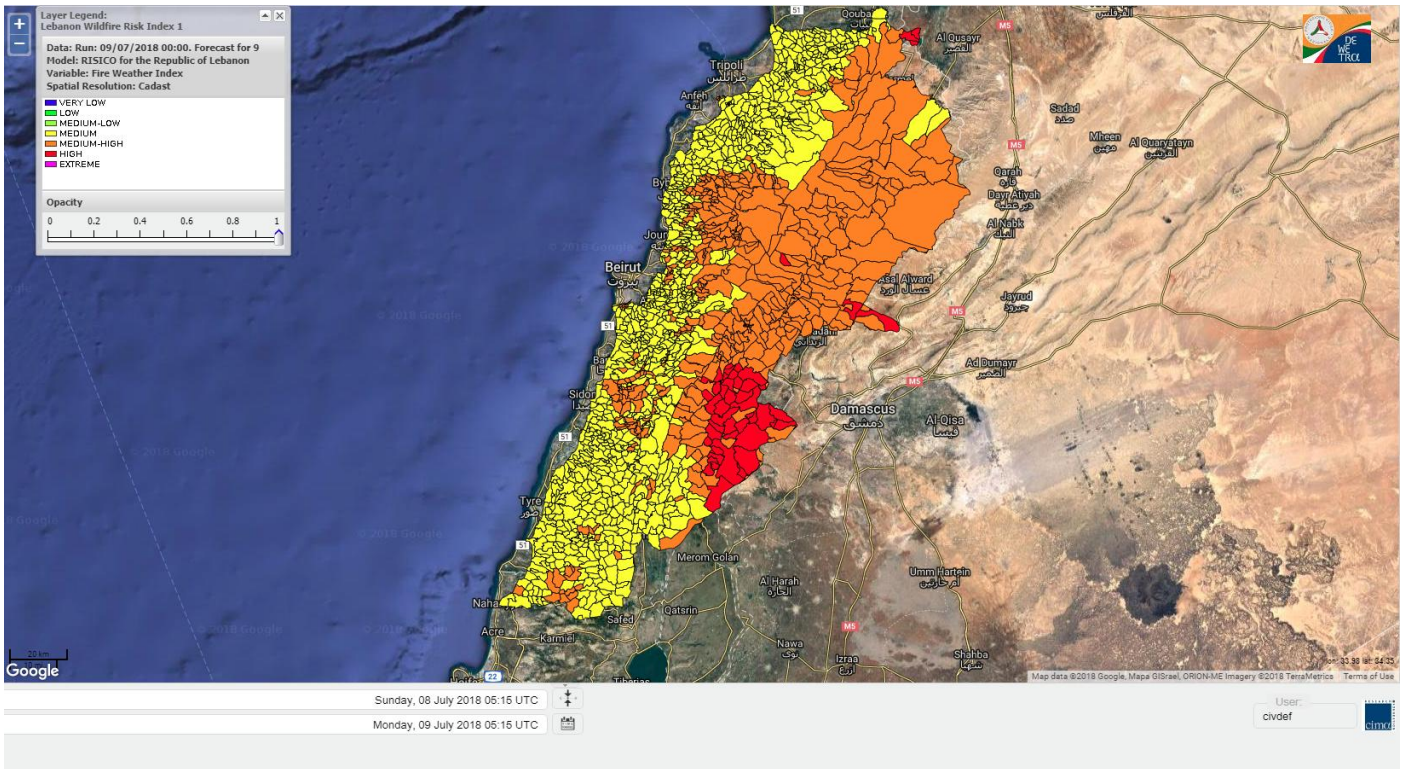

Lebanon for 9 July 2018