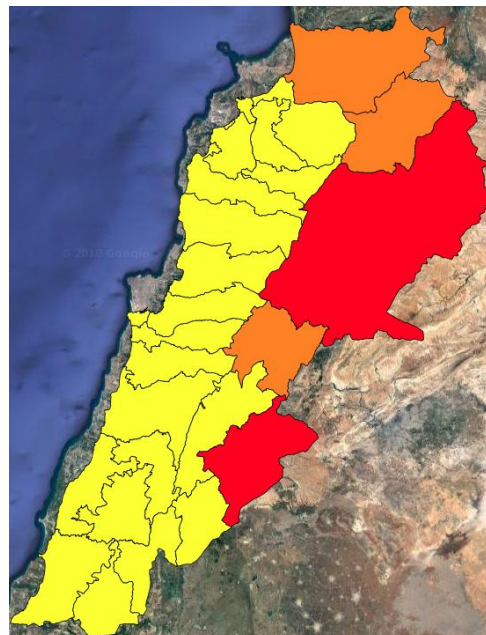

11 July 2018