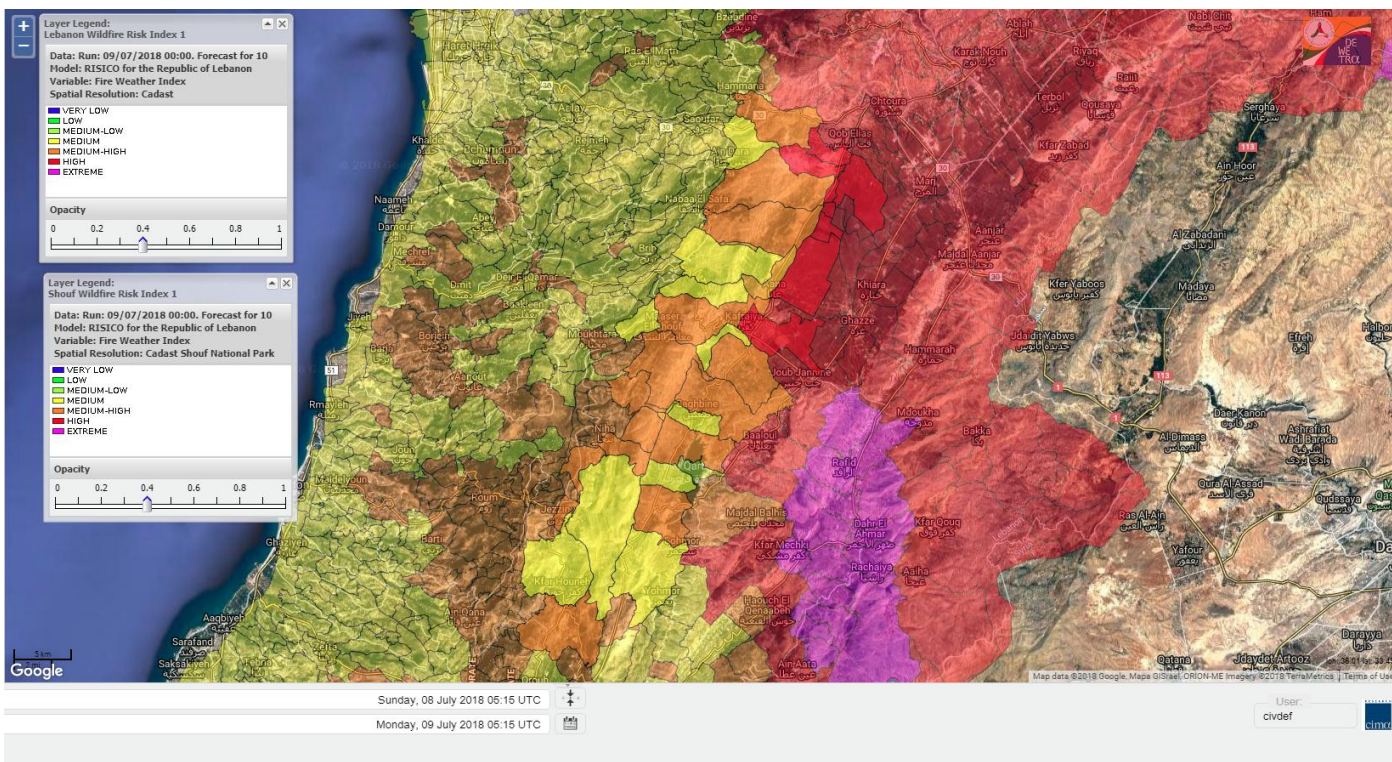

Shouf Biosphere Reserve Forecast for 10 July 2018