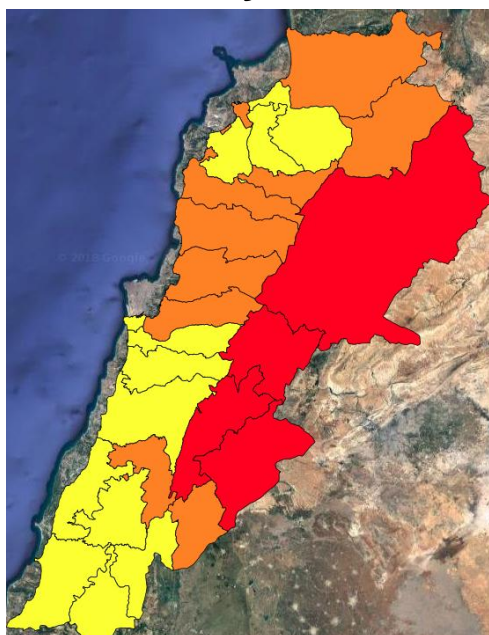

10 July 2018