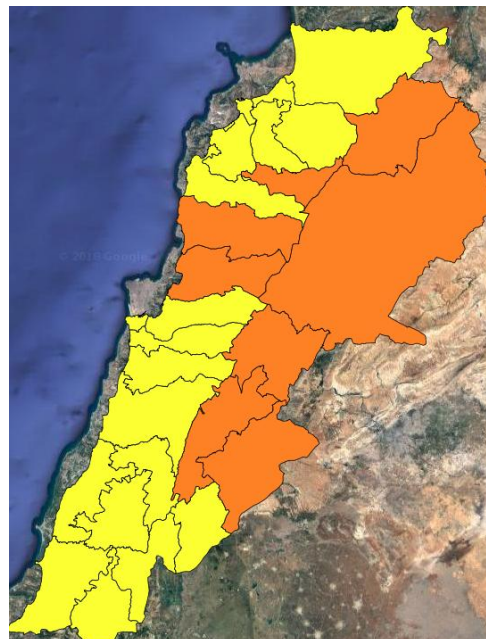

FIRE RISK INDEX

8 July 2018

9 July 2018

10 July 2018

11 July 2018

Layer Legend:

Lebanon Wildfire Risk Index 1

Data: Run: 09/07/2018 00:00. Forecast for 9
Model: RISICO for the Republic of Lebanon
Variable: Fire Weather Index
Spatial Resolution: Caza

- VERY LOW
- LOW
- MEDIUM-LOW
- MEDIUM
- MEDIUM-HIGH
- HIGH
- EXTREME