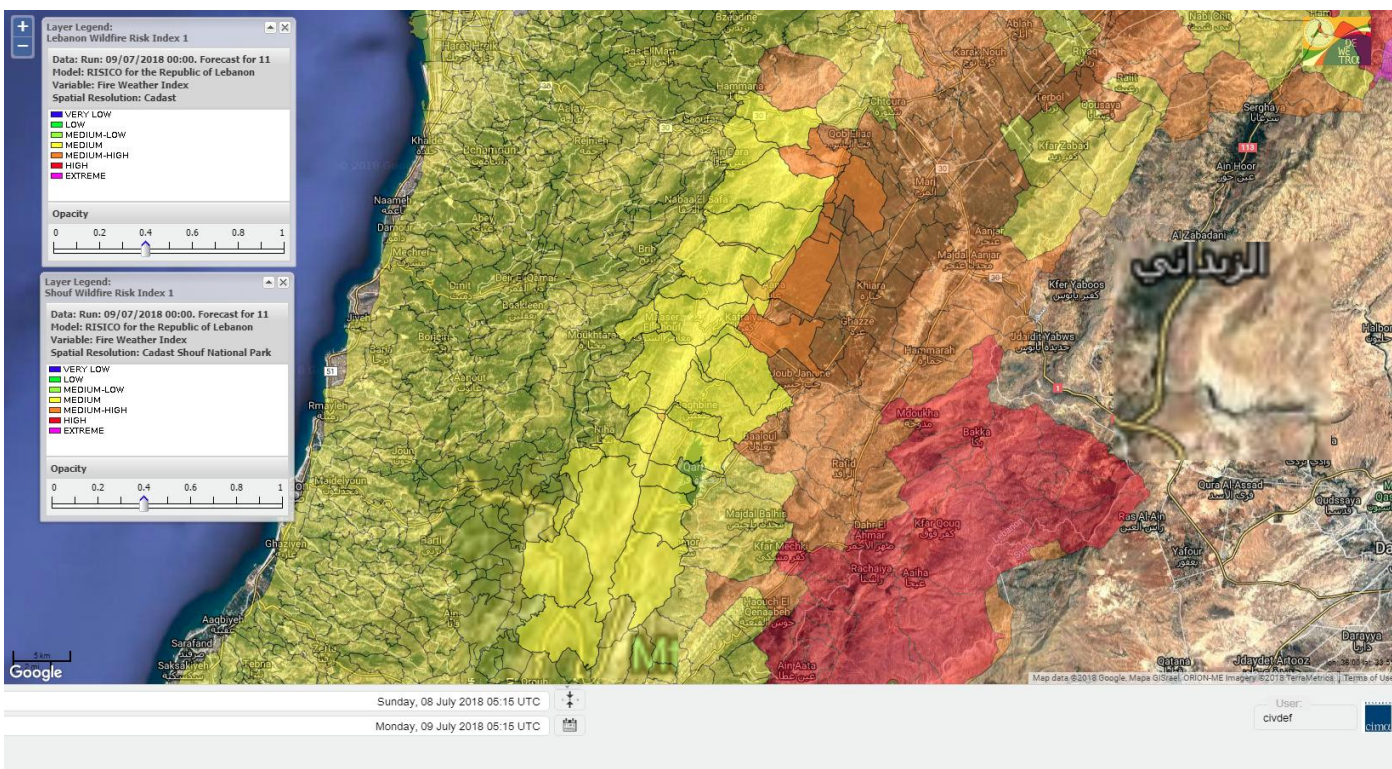

Shouf Biosphere Reserve Forecast for 11 July 2018