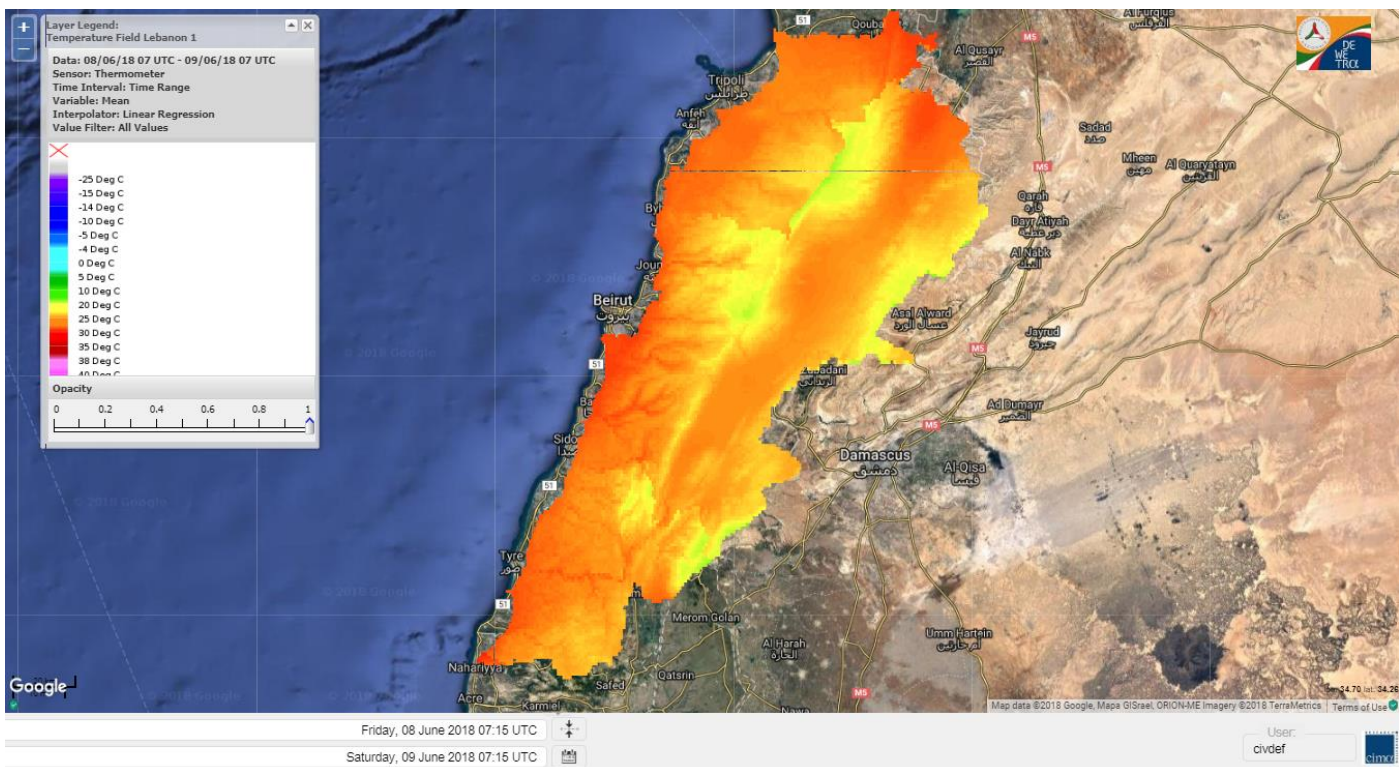

Lebanon temperature for 9 June 2018