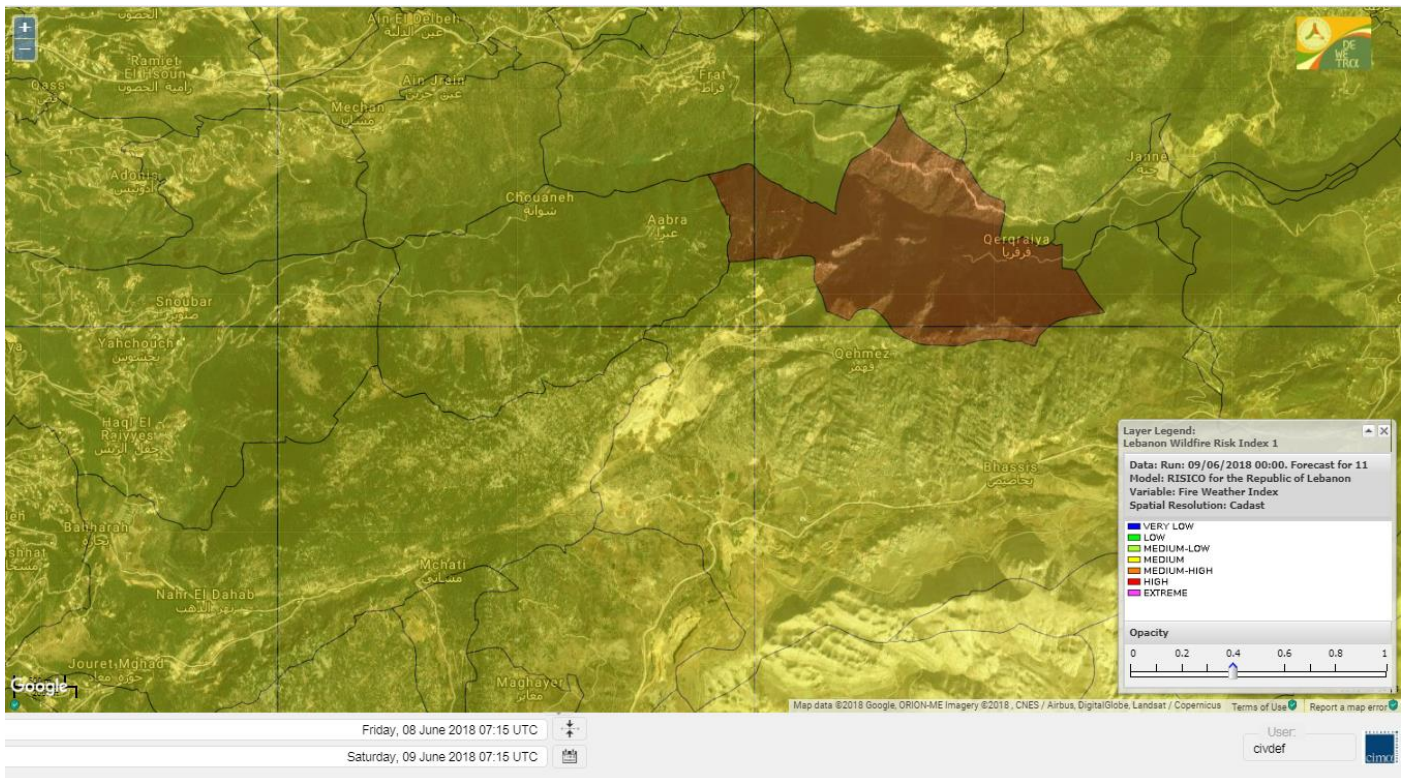

Shouf Biosphere Reserve Forecast for 11 June 2018

Jabal Moussa Reserve Forecast for 9 June 2018

Jabal Moussa Reserve Forecast for 10 June 2018

Jabal Moussa Reserve Forecast for 11 June 2018

Nord

Koura

Municipality	09-Jun	10-Jun	11-Jun	Municipality	09-Jun	10-Jun	11-Jun	Municipality	09-Jun	10-Jun	11-Jun
Aaba	MH	MH	M	Afsaddiq	MH	MH	M	Ain Ekrine	MH	MH	M
Amioun	MH	MH	M	Anfeh	M	MH	M	Badbhoun	M	H	M
Barghoun	M	H	M	Barsa	MH	H	MH	Batroumine	MH	MH	M
Bdebba	MH	MH	M	Bechmizine	MH	MH	M	Bednaye El-Koura	M	M	M
Bhabbouch El-Koura	MH	MH	M	Bkeftine	M	H	M	Bnehran	MH	MH	M
Bqaiia El-Koura	M	MH	M	Bsarma	MH	MH	M	Btaaboura	MH	MH	M
Bttram	MH	MH	M	Btouratij	MH	MH	M	Bziza	MH	MH	M
Dar Beehtar	MH	MH	M	Dar Chmezzine	MH	MH	M	Deddeh	MH	H	M
Deir El-Balamand	MH	MH	MH	Fih	MH	MH	M	Hraiche	M	H	MH
Ijdaabrine	M	M	M	Kaftoun	MH	MH	M	Kefraya El-Koura	M	M	M
Kfarakka	MH	MH	M	Kfarhata	M	M	M	Kfarhazir	M	MH	M
Kfarkahel	MH	MH	M	Kfarsaroun	MH	MH	M	Kosba	MH	MH	M
Mejdel el-Koura	H	MH	M	Nakhle	MH	MH	MH	Qalhat	MH	H	MH
Ras Masqa	M	H	M	Rechdibbine	MH	MH	M	Zakroun	M	H	MH
Zgharta El-Mtaouile	MH	MH	M								