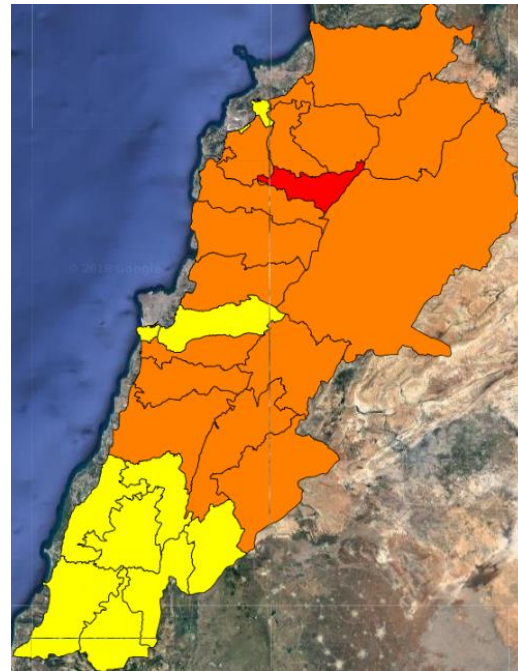

FIRE RISK INDEX

8 June 2018

9 June 2018

10 June 2018

11 June 2018

Layer Legend:

Lebanon Wildfire Risk Index 1

Data: Run: 09/06/2018 00:00. Forecast for 9
Model: RISICO for the Republic of Lebanon
Variable: Fire Weather Index
Spatial Resolution: Cadast

- VERY LOW
- LOW
- MEDIUM-LOW
- MEDIUM
- MEDIUM-HIGH
- HIGH
- EXTREME