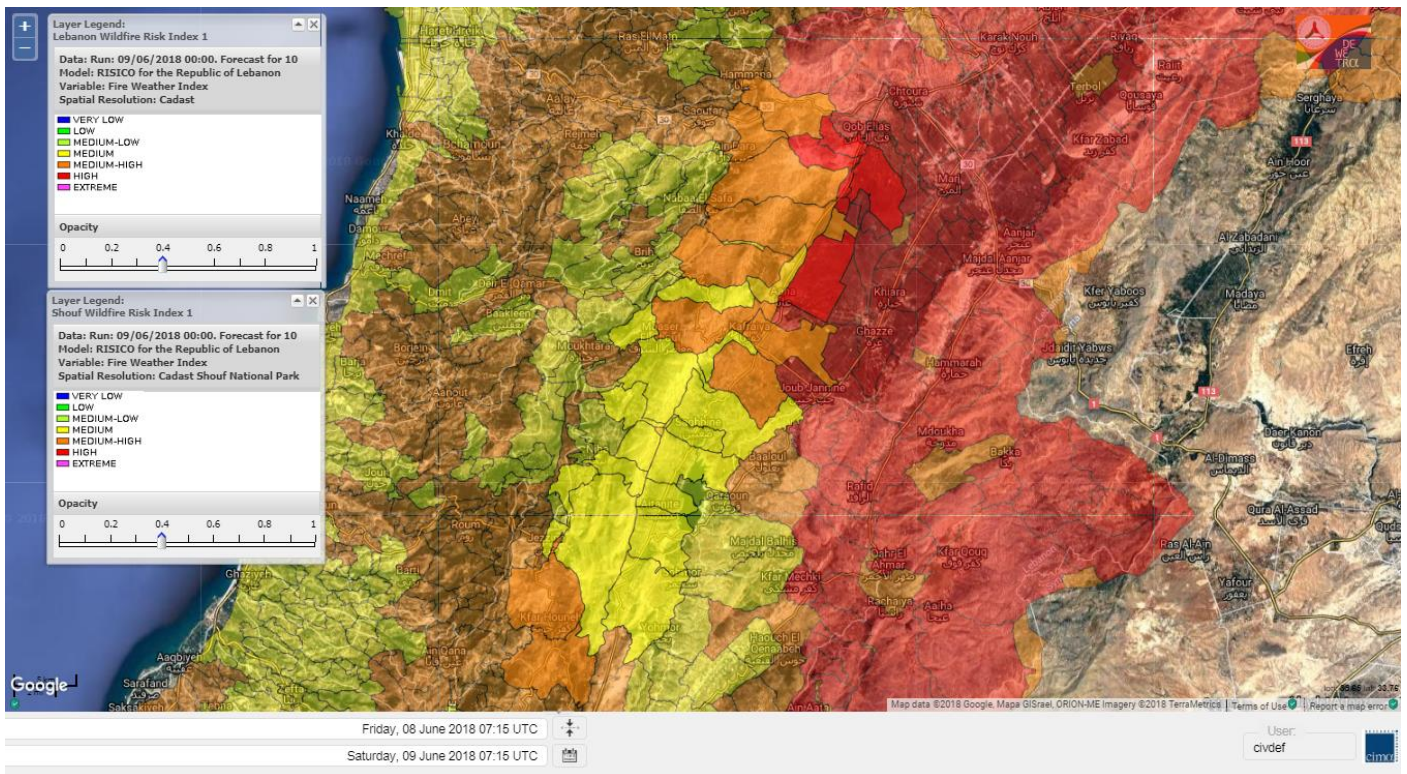

Lebanon temperature for 9 June 2018

Lebanon humidity for 9 June 2018

Lebanon for 9 June 2018

Lebanon for 10 June 2018

Lebanon for 11 June 2018

Shouf Biosphere Reserve Forecast for 9 June 2018

Shouf Biosphere Reserve Forecast for 10 June 2018