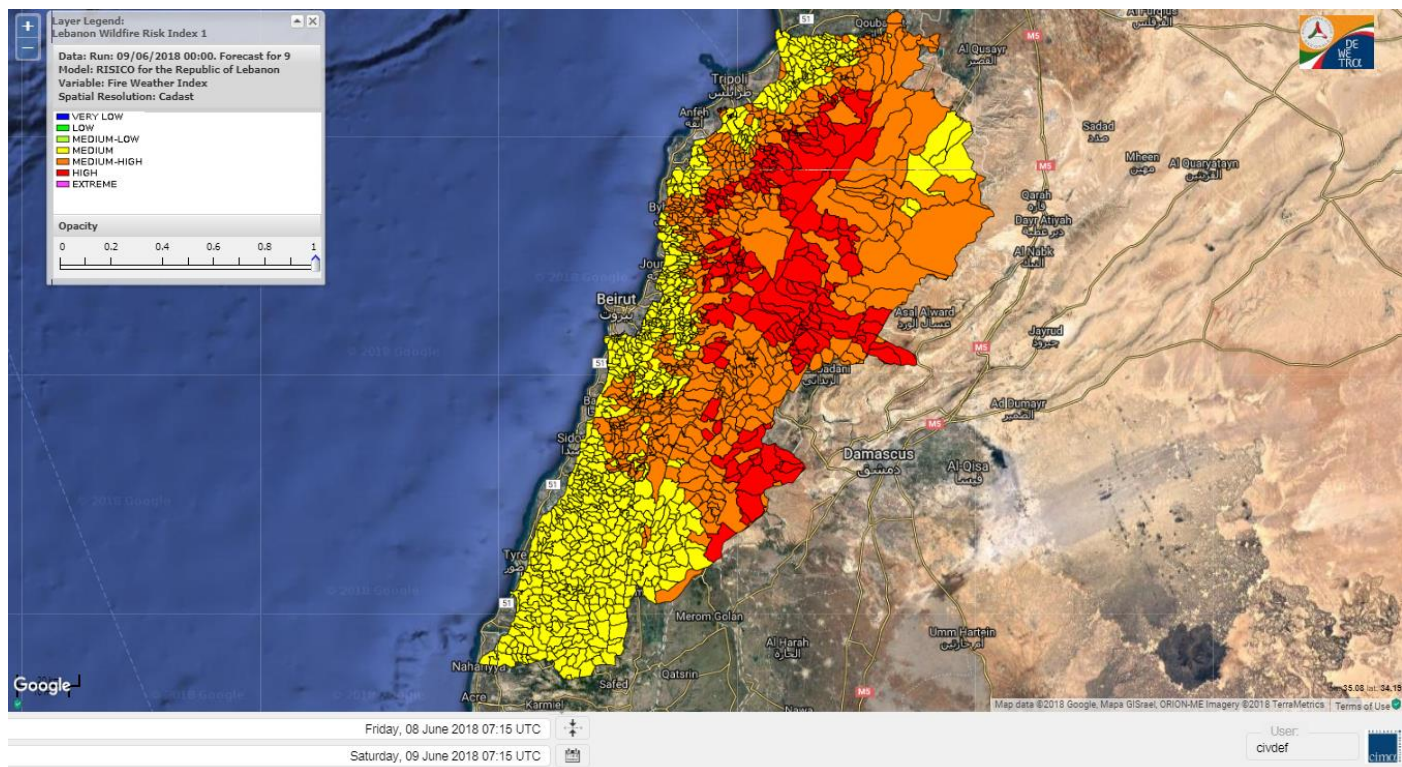

Lebanon for 9 June 2018