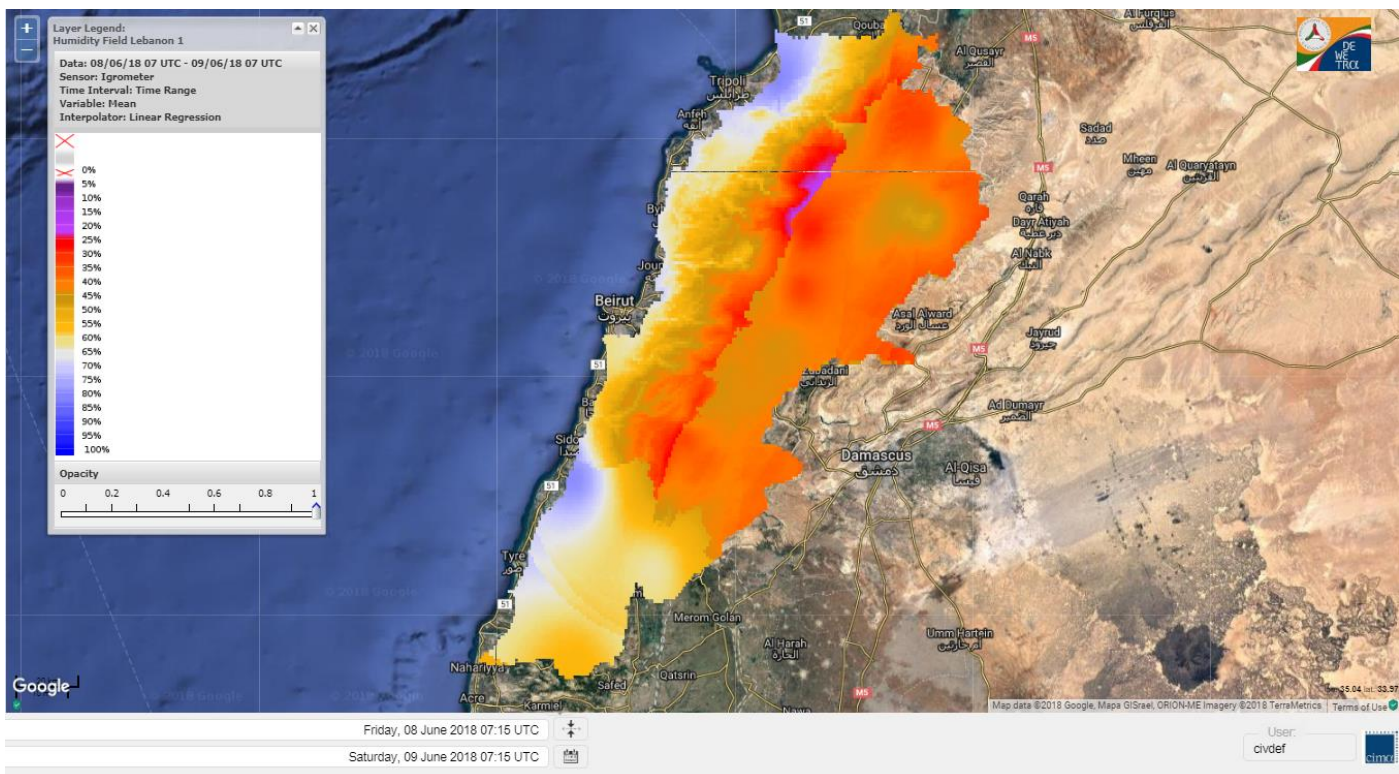

Lebanon humidity for 9 June 2018