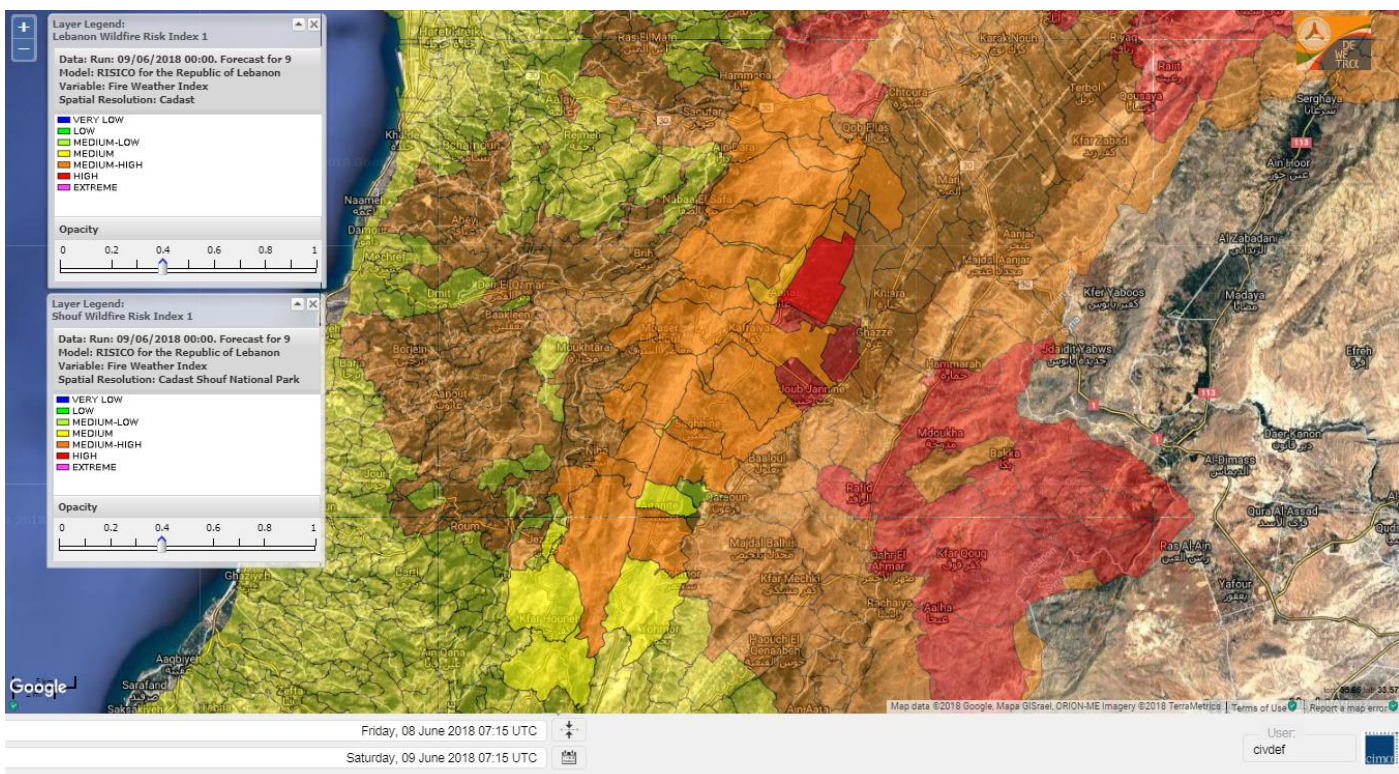

Lebanon temperature for 9 June 2018

Lebanon humidity for 9 June 2018

Lebanon for 9 June 2018

Lebanon for 10 June 2018

Lebanon for 11 June 2018

Shouf Biosphere Reserve Forecast for 9 June 2018

Shouf Biosphere Reserve Forecast for 10 June 2018