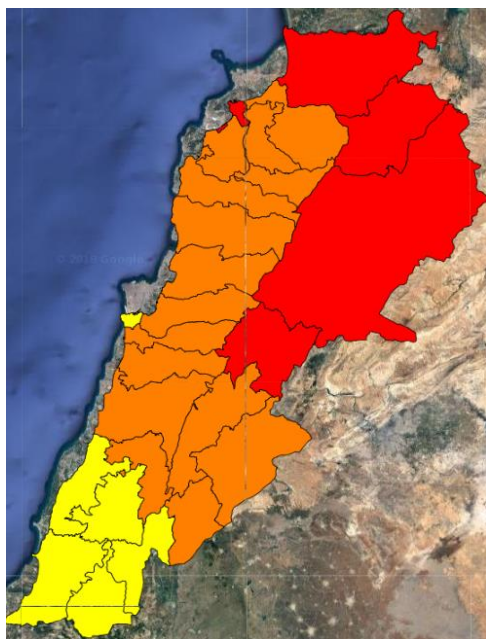

Beirut, 9 June 2018

FIRE RISK INDEX

8 June 2018

9 June 2018

10 June 2018

11 June 2018

Layer Legend:

Lebanon Wildfire Risk Index 1