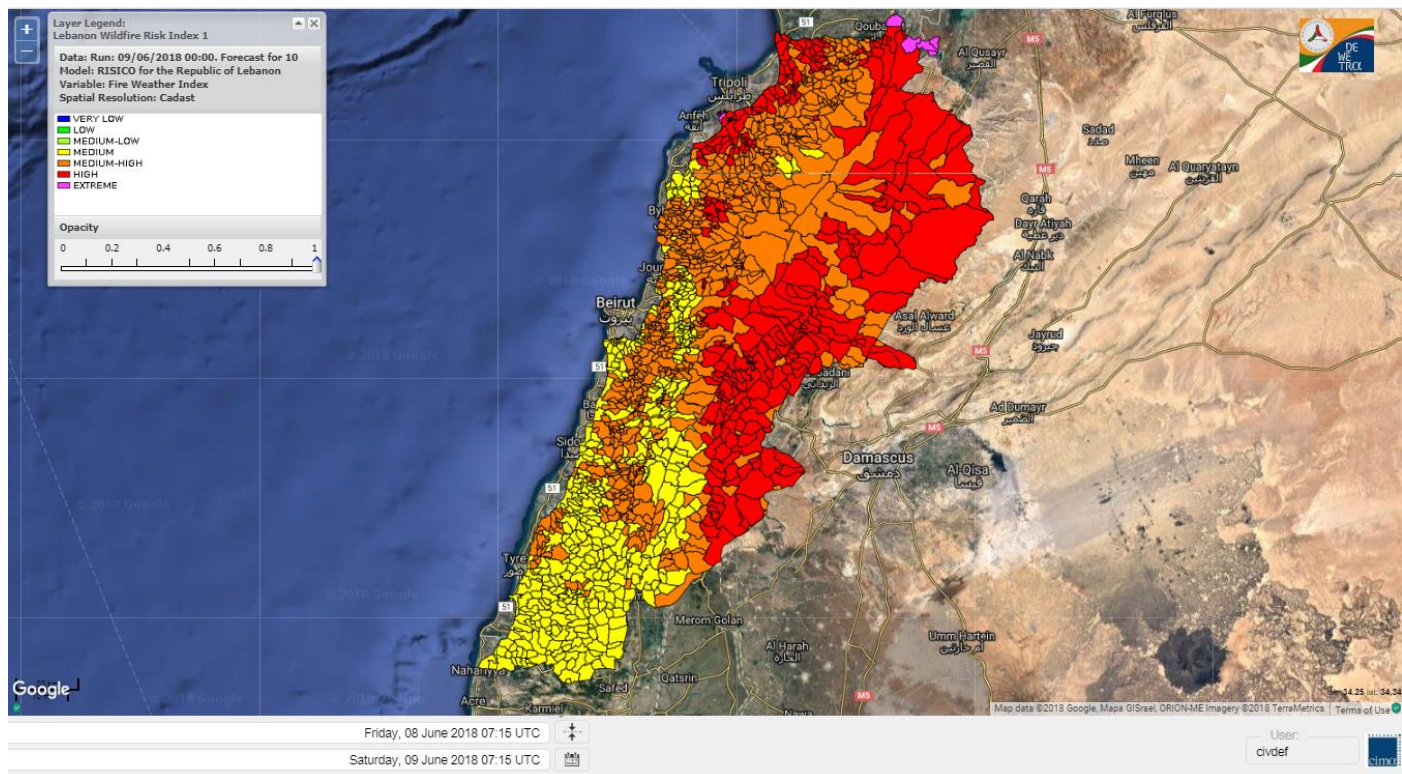

Lebanon for 10 June 2018