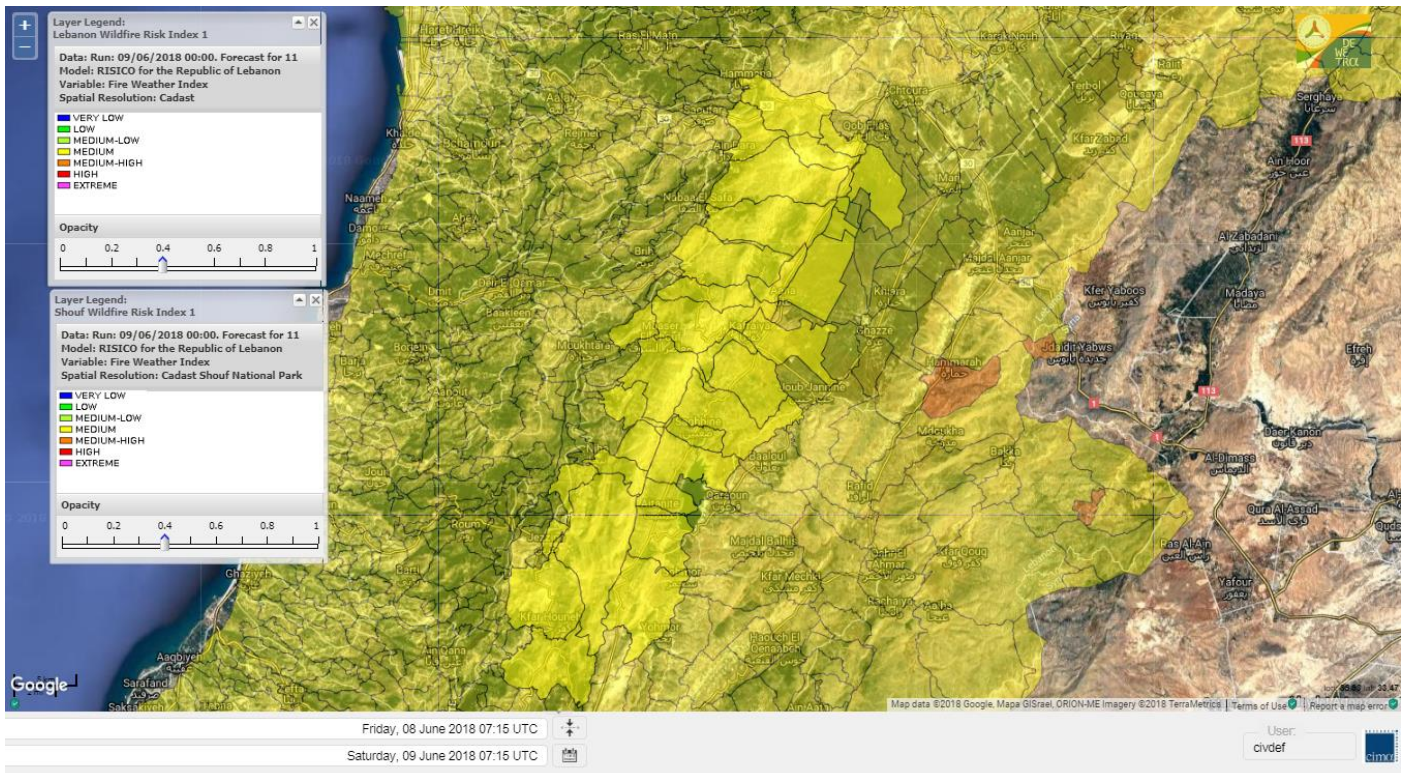

Shouf Biosphere Reserve Forecast for 11 June 2018