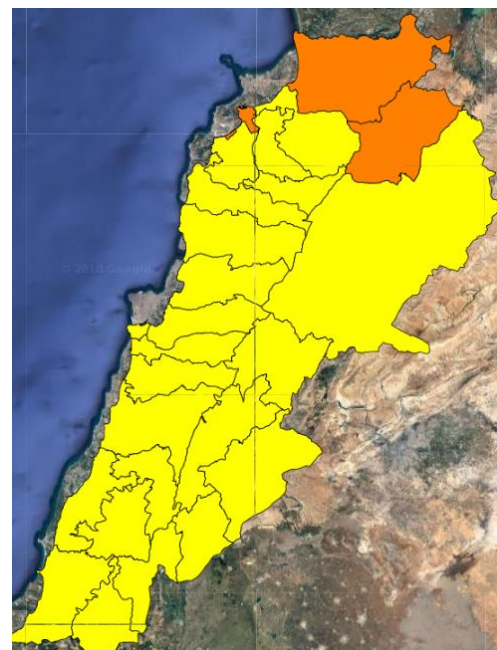

Beirut, 9 June 2018

FIRE RISK INDEX

8 June 2018

9 June 2018

10 June 2018

11 June 2018

Layer Legend:

Lebanon Wildfire Risk Index 1