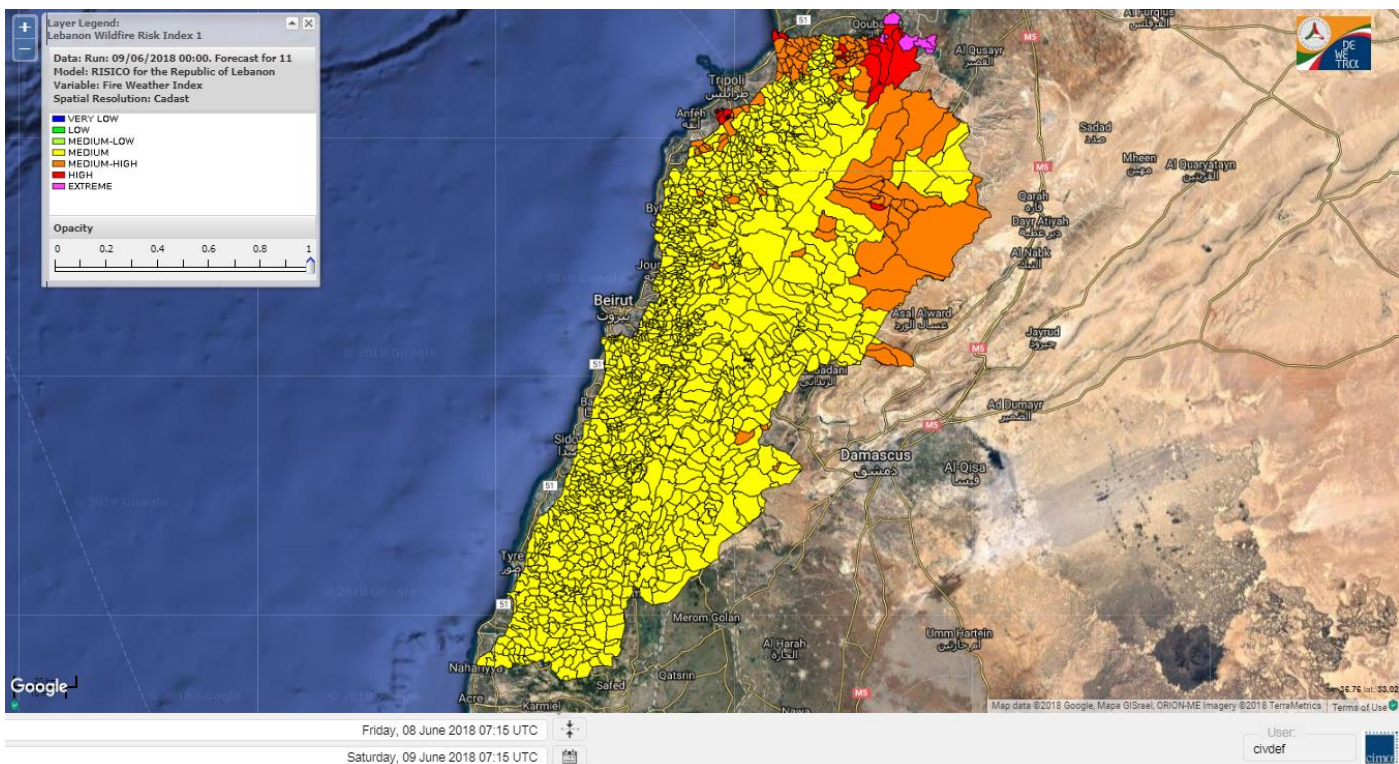

Lebanon for 11 June 2018