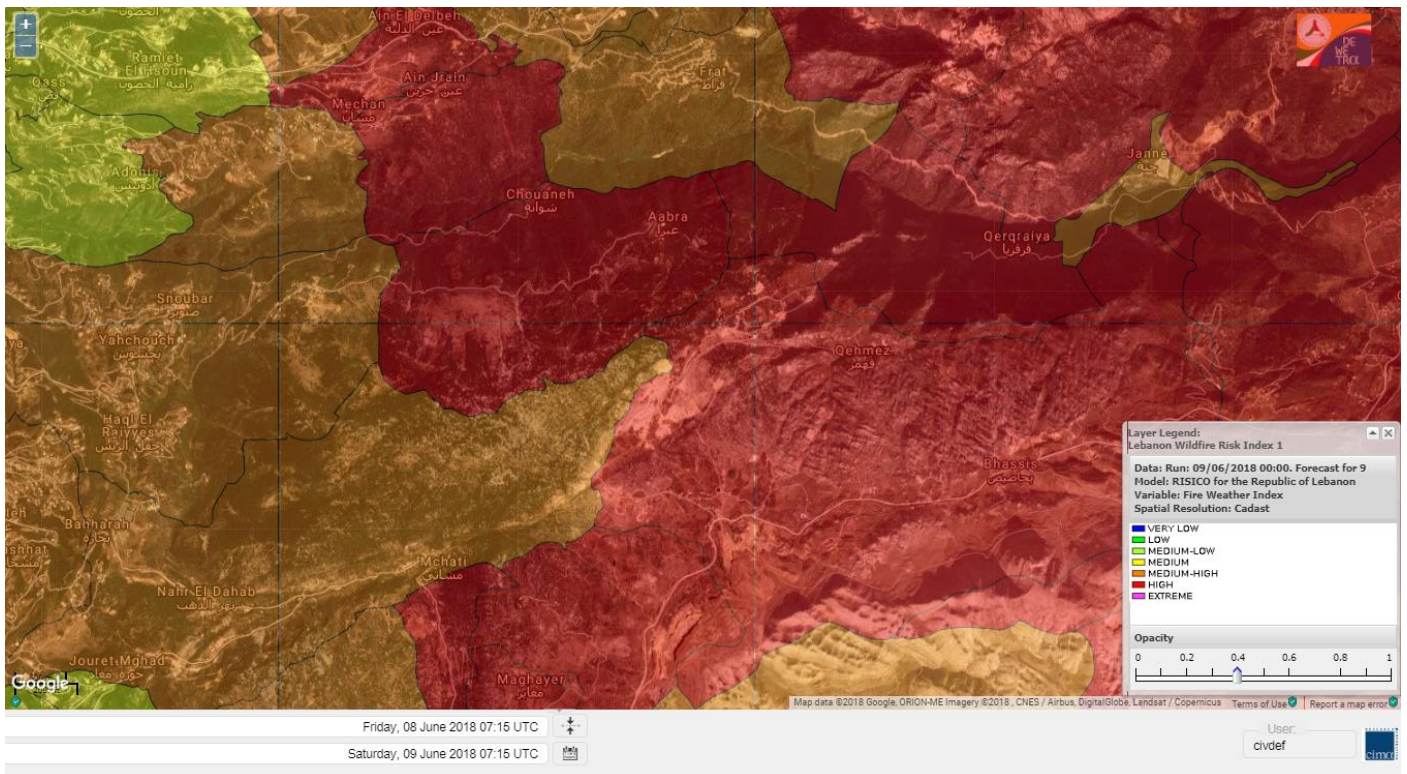

Jabal Moussa Reserve Forecast for 9 June 2018