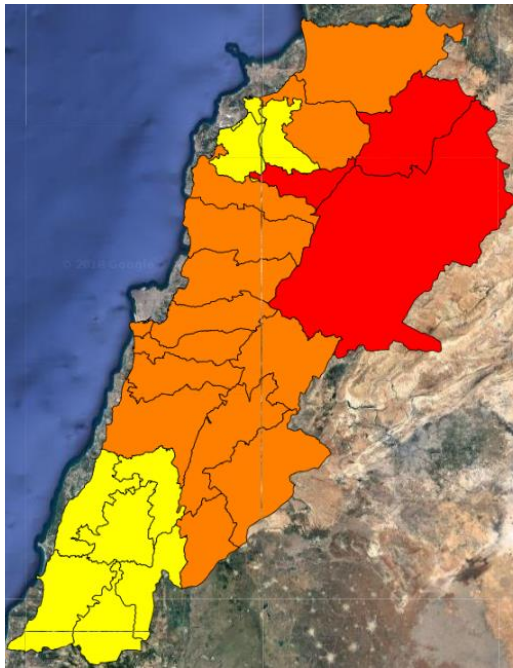

FIRE RISK INDEX

8 June 2018