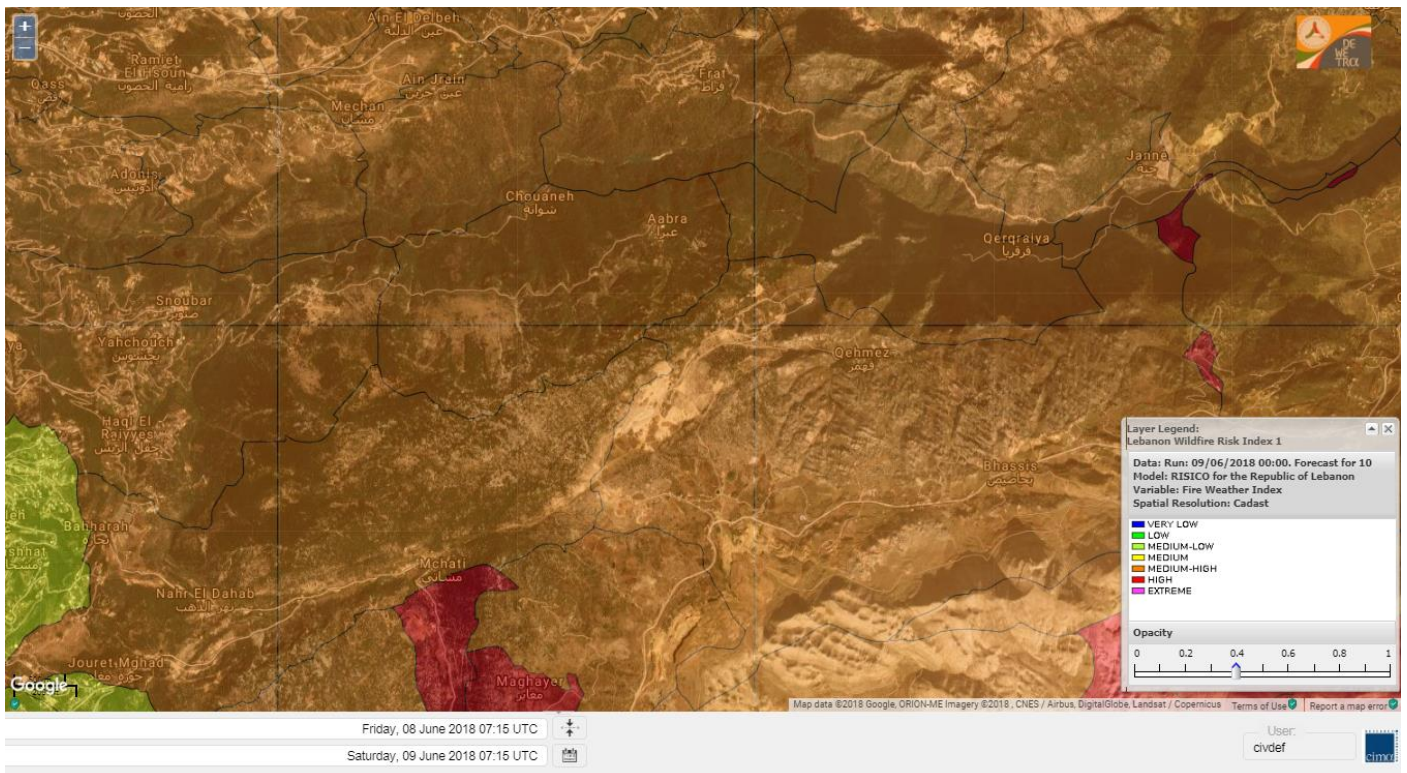

Jabal Moussa Reserve Forecast for 10 June 2018