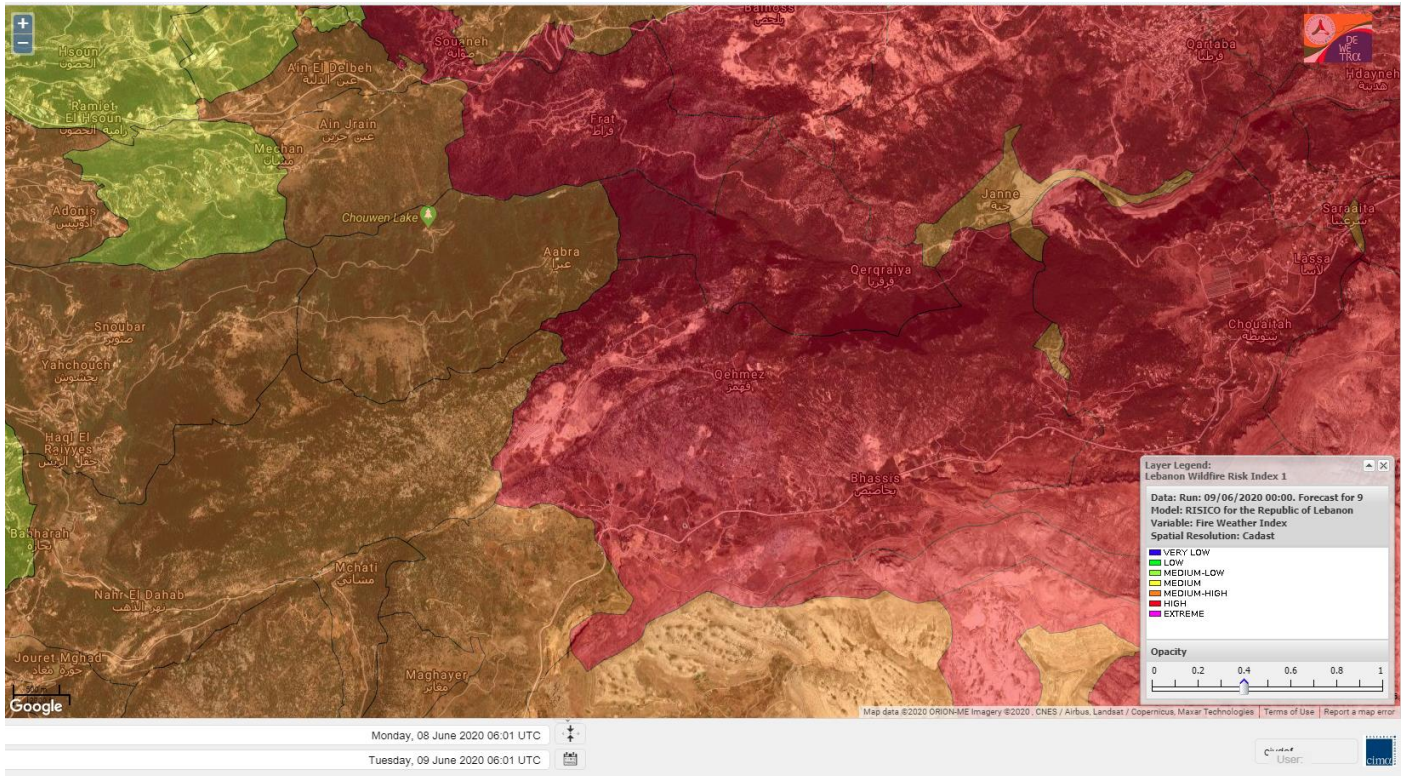

Jabal Moussa Reserve Forecast for 9 June 2020