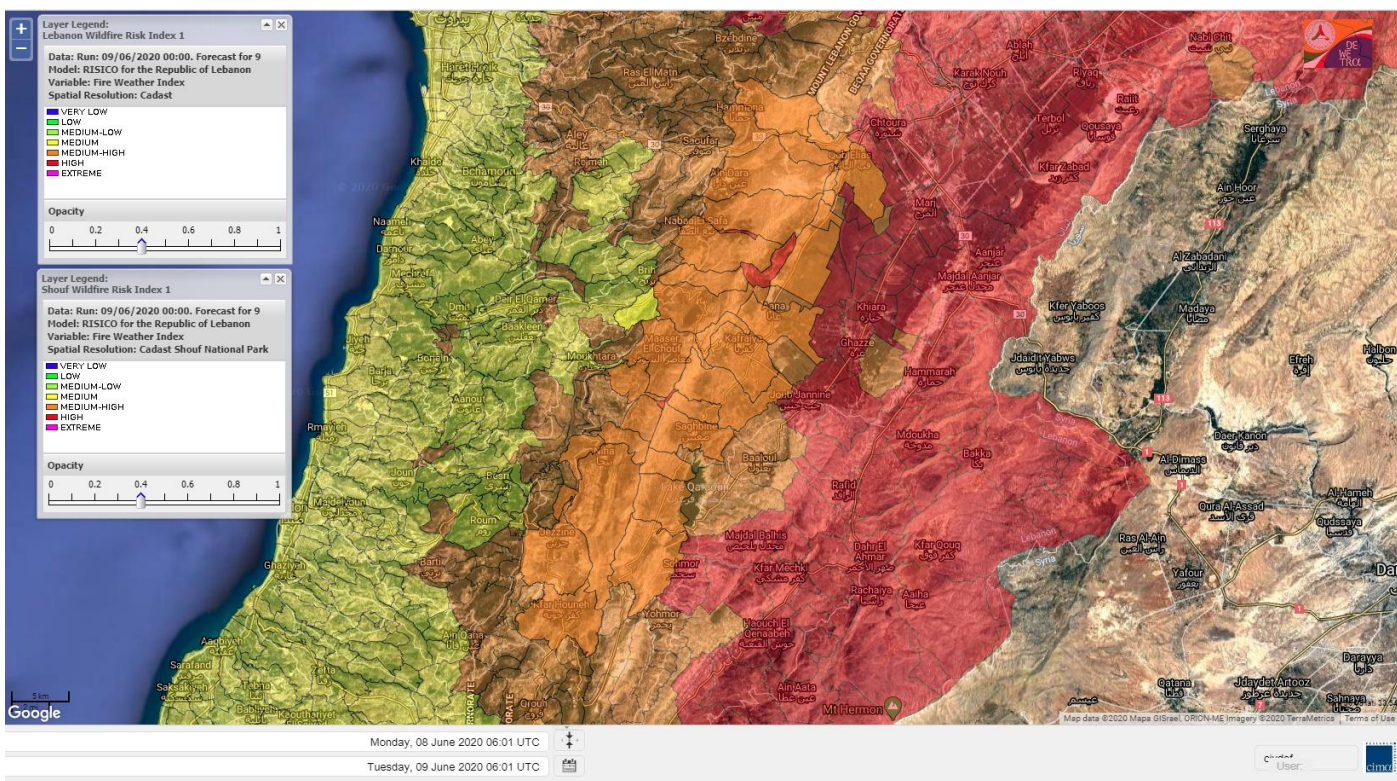

- VERY LOW
- LOW
- MEDIUM-LOW
- MEDIUM
- MEDIUM-HIGH
- HIGH
- EXTREME

Lebanon for 9 June 2020

Lebanon for 10 June 2020

Lebanon for 11 June 2020

Shouf Biosphere Reserve Forecast for 9 June 2020

Shouf Biosphere Reserve Forecast for 10 June 2020