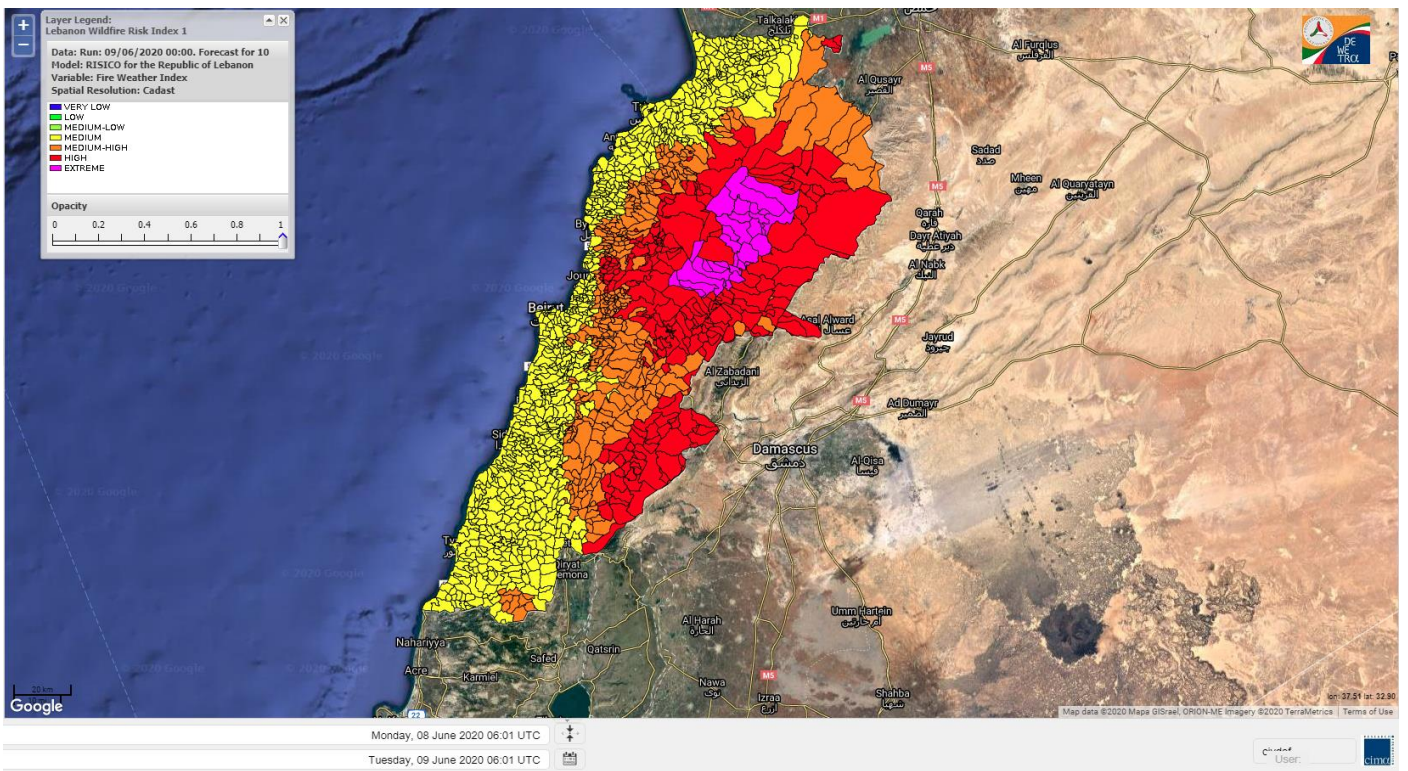

Lebanon for 10 June 2020