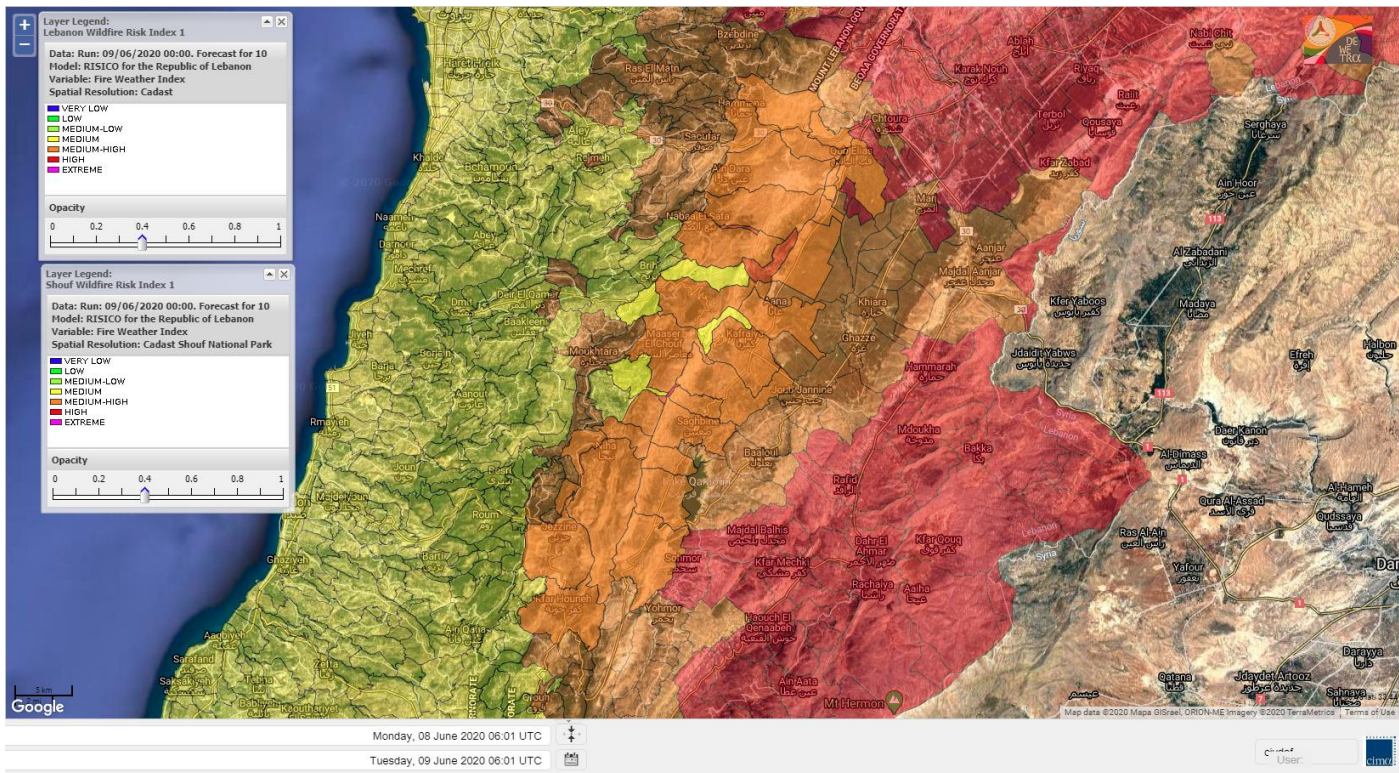

- VERY LOW
- LOW
- MEDIUM-LOW
- MEDIUM
- MEDIUM-HIGH
- HIGH
- EXTREME

Lebanon for 9 June 2020

Lebanon for 10 June 2020

Lebanon for 11 June 2020

Shouf Biosphere Reserve Forecast for 9 June 2020

Shouf Biosphere Reserve Forecast for 10 June 2020