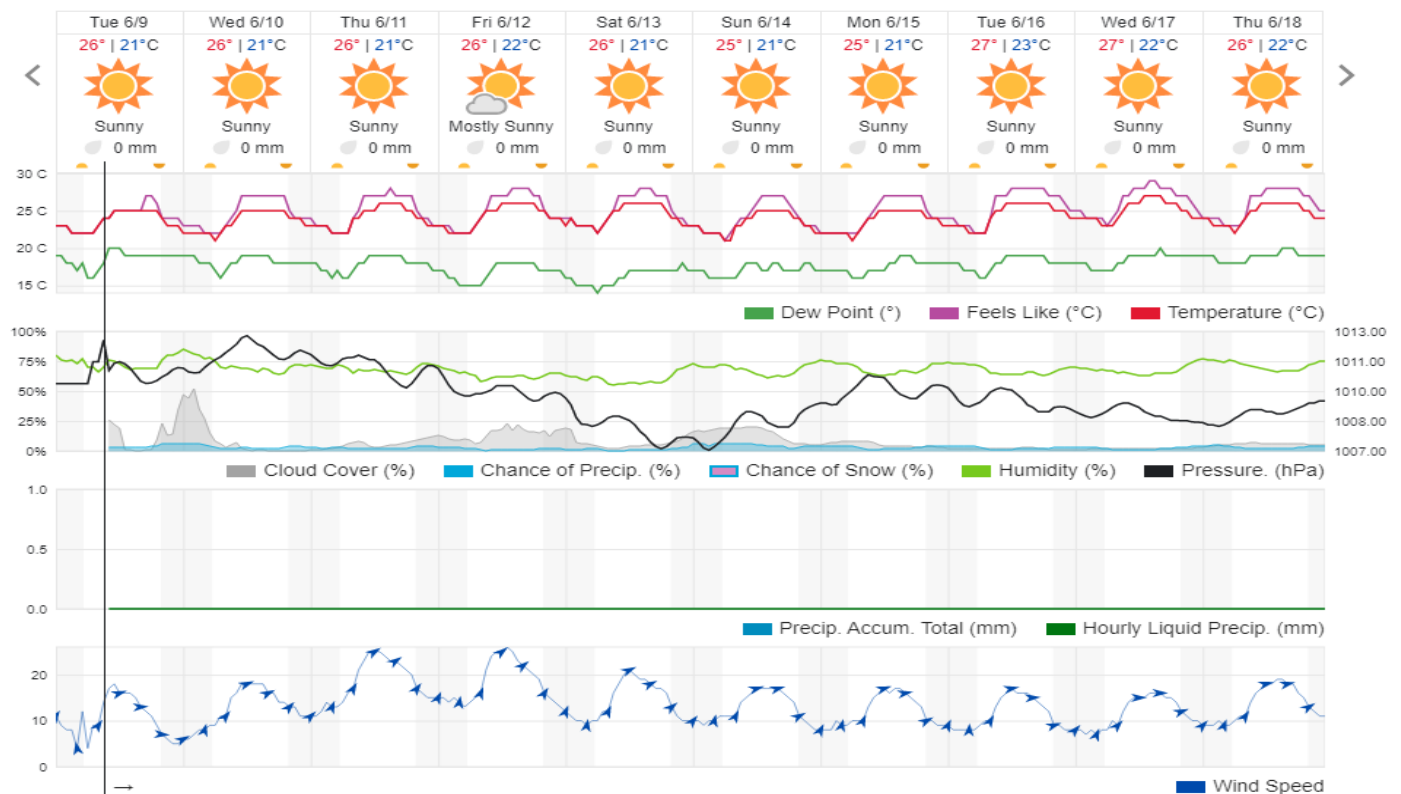

Beirut, Beirut Governorate, Lebanon 10-Day Weather Forecast

24° ACHRAFIEH, RIZK STATION | CHANGE

TODAY HOURLY 10-DAY CALENDAR HISTORY WUNDERMAP

Customize