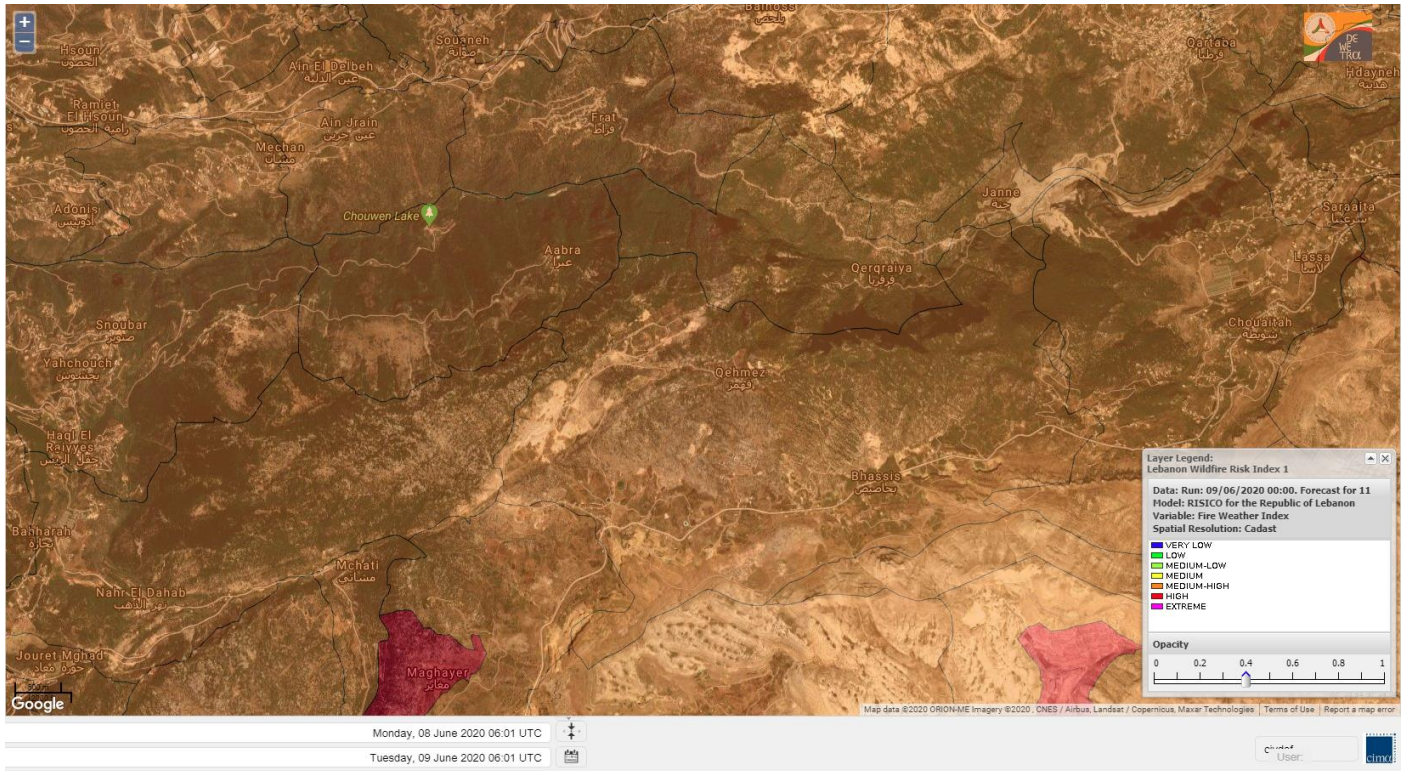

Jabal Moussa Reserve Forecast for 11 June 2020