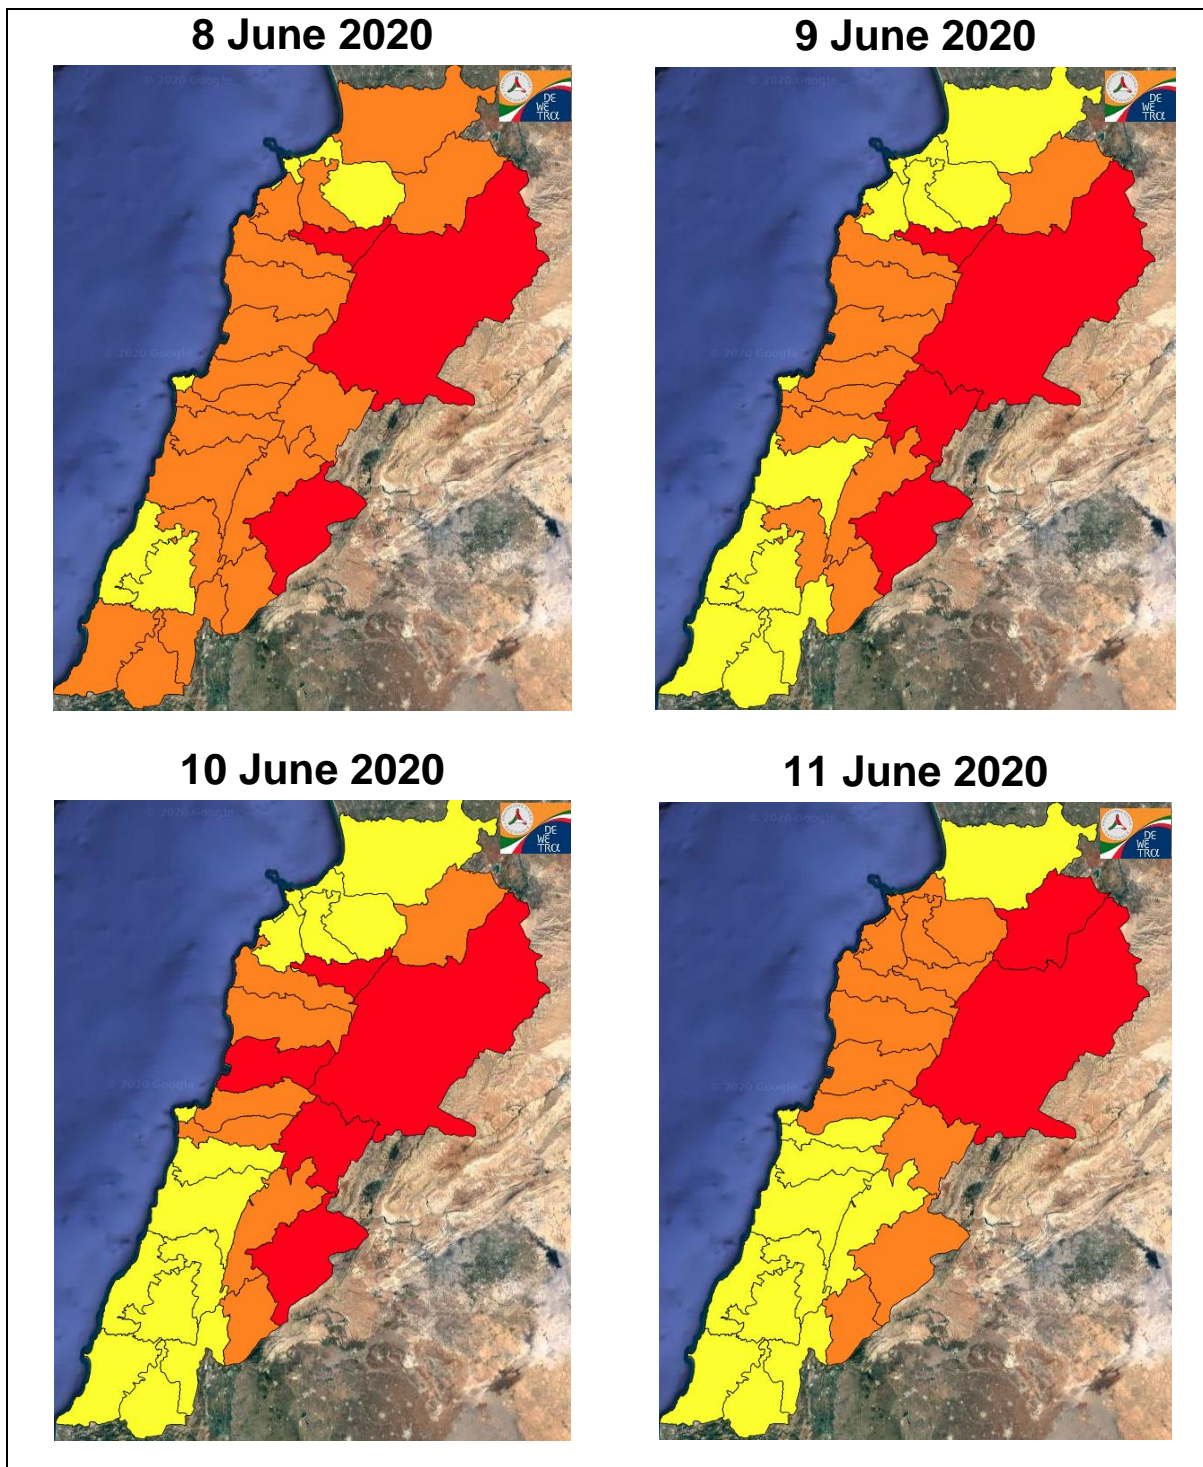

FIRE RISK INDEX

Layer Legend:
Lebanon Wildfire Risk Index 1

Data: Run: 09/06/2020 00:00. Forecast for 9
Model: RISICO for the Republic of Lebanon
Variable: Fire Weather Index
Spatial Resolution: Caza

- VERY LOW
- LOW
- MEDIUM-LOW
- MEDIUM
- MEDIUM-HIGH
- HIGH
- EXTREME