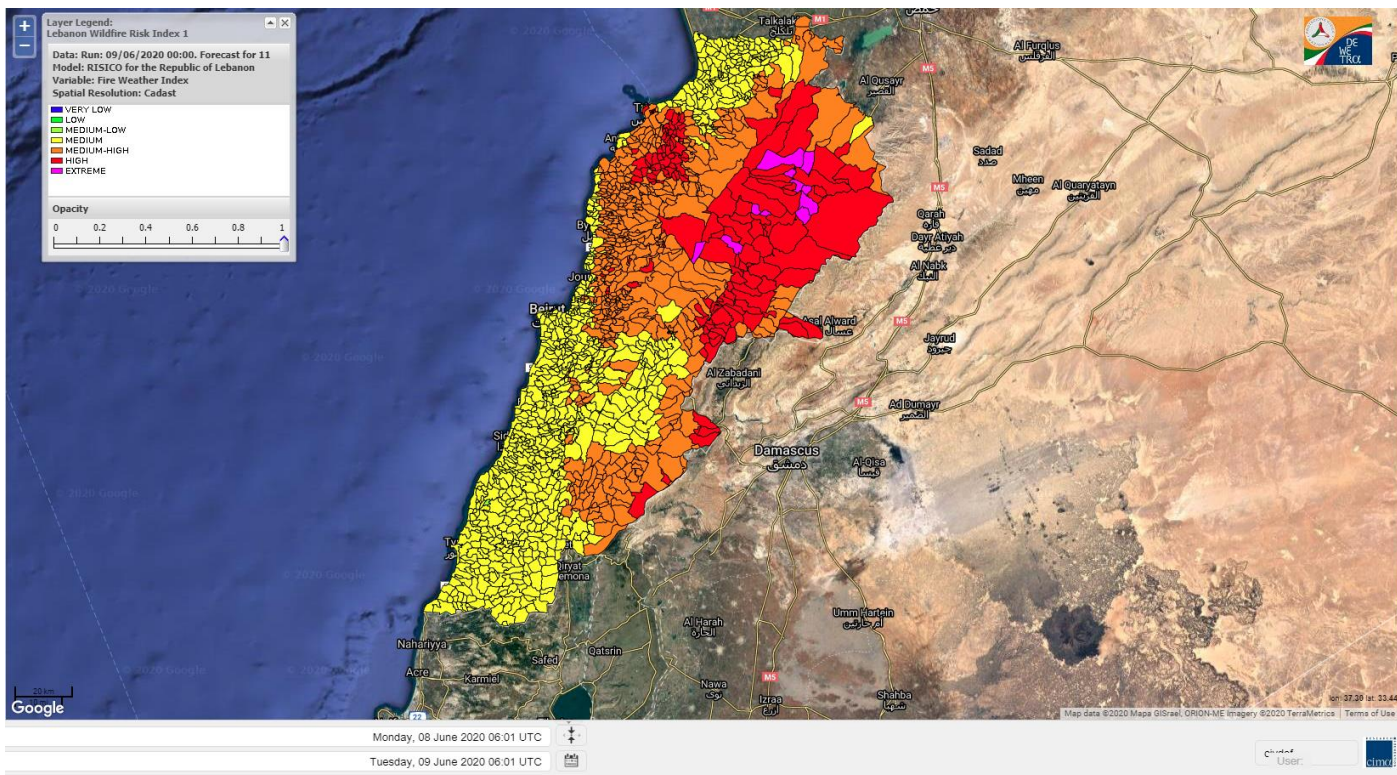

- VERY LOW
- LOW
- MEDIUM-LOW
- MEDIUM
- MEDIUM-HIGH
- HIGH
- EXTREME

Lebanon for 9 June 2020

Lebanon for 10 June 2020

Lebanon for 11 June 2020

Shouf Biosphere Reserve Forecast for 9 June 2020

Shouf Biosphere Reserve Forecast for 10 June 2020