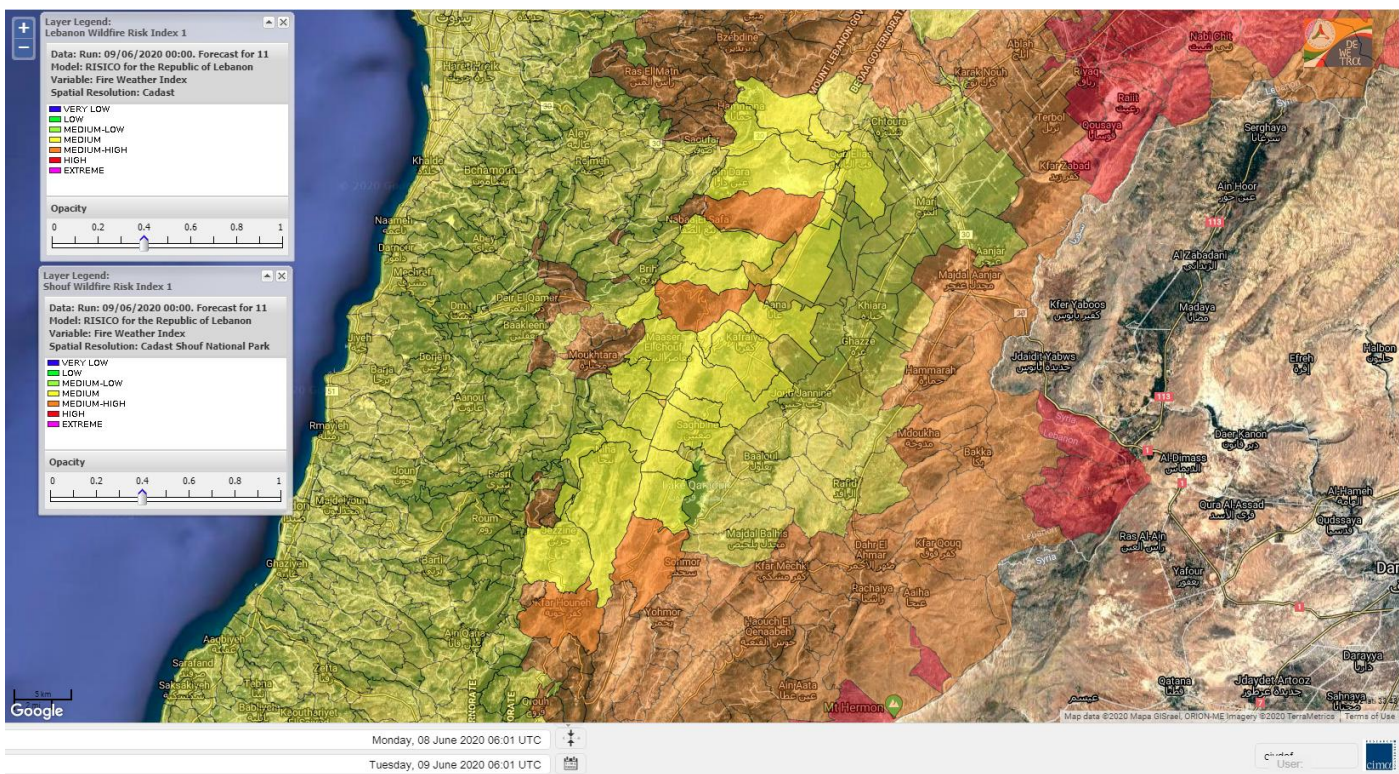

Shouf Biosphere Reserve Forecast for 11 June 2020