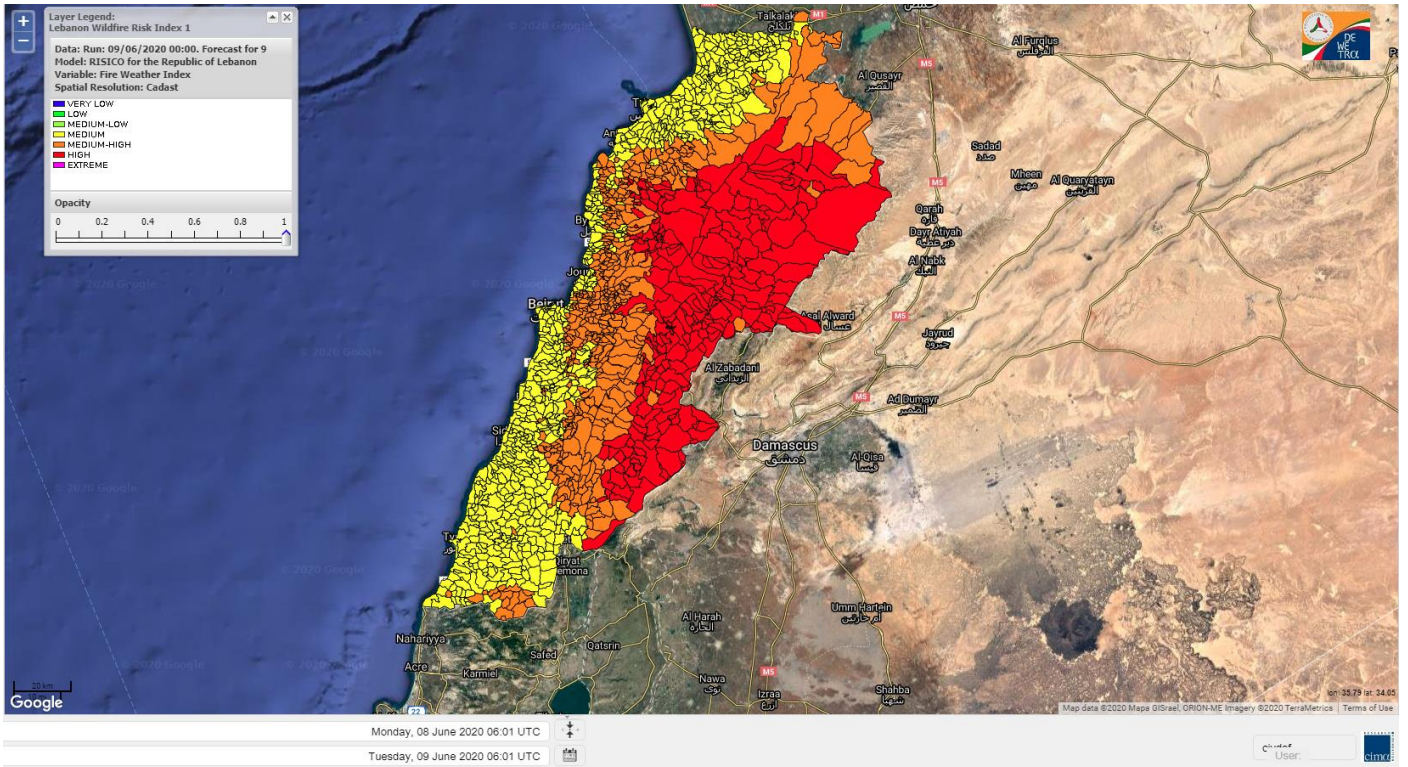

Lebanon for 9 June 2020