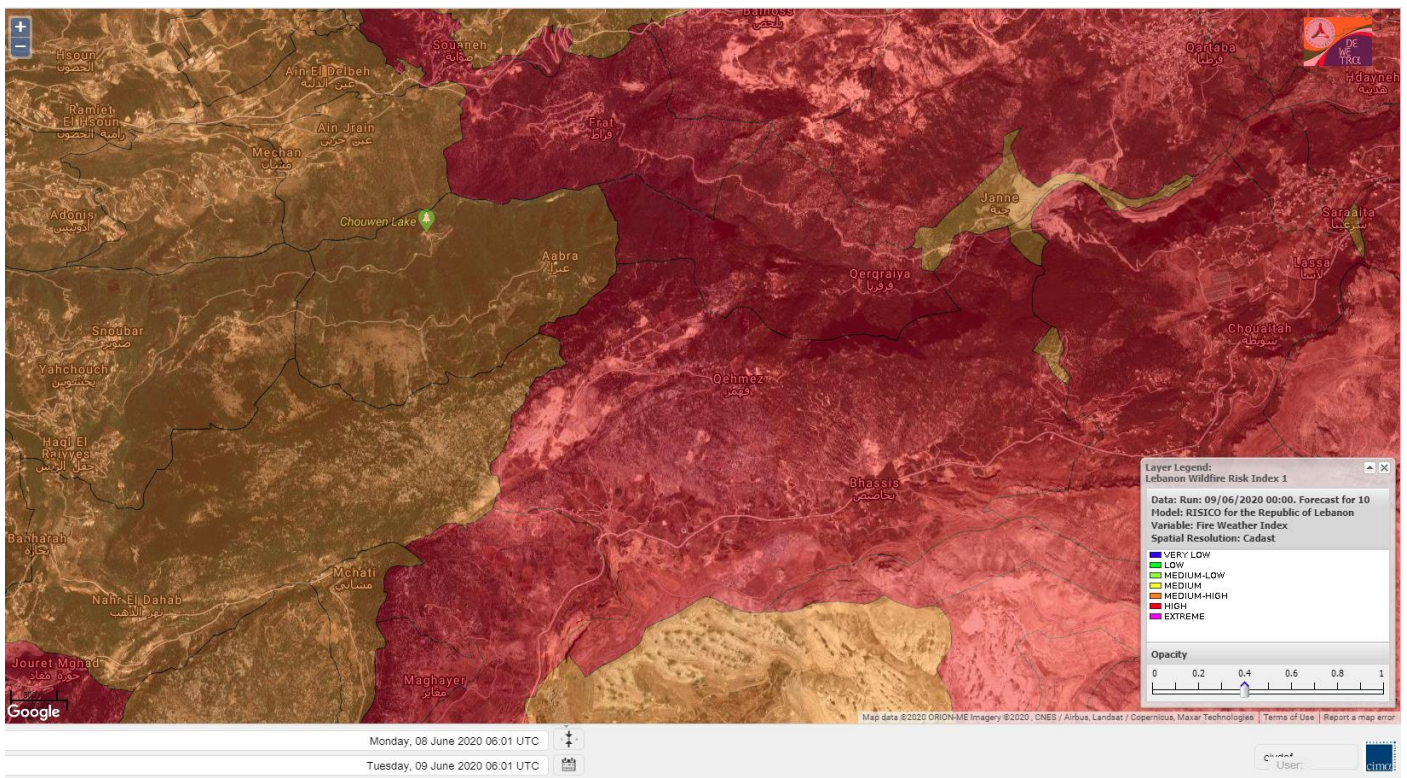

Jabal Moussa Reserve Forecast for 10 June 2020