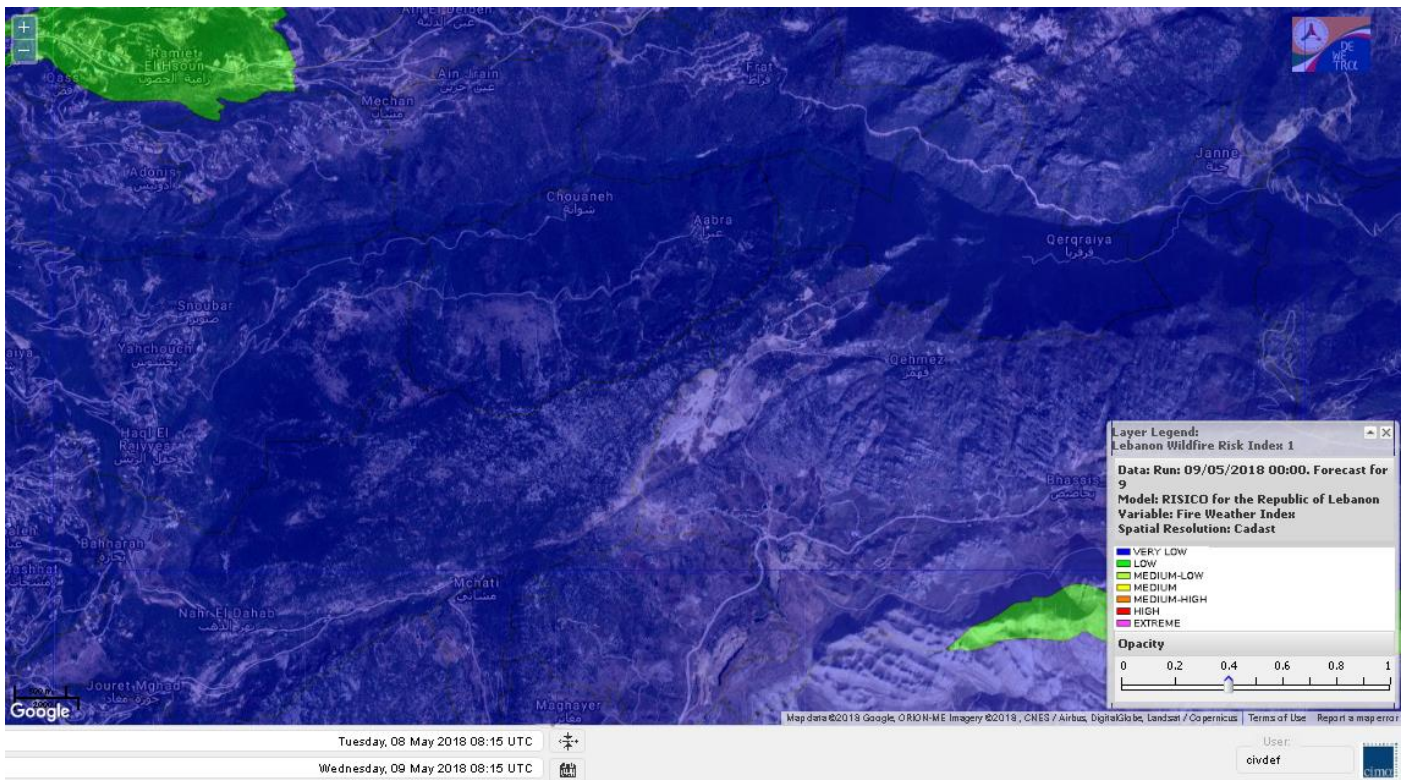

Shouf Biosphere Reserve Forecast for 9 May 2018

Shouf Biosphere Reserve Forecast for 10 May 2018

Shouf Biosphere Reserve Forecast for 11 May 2018

Jabal Moussa Reserve Forecast for 9 May 2018

Jabal Moussa Reserve Forecast for 10 May 2018