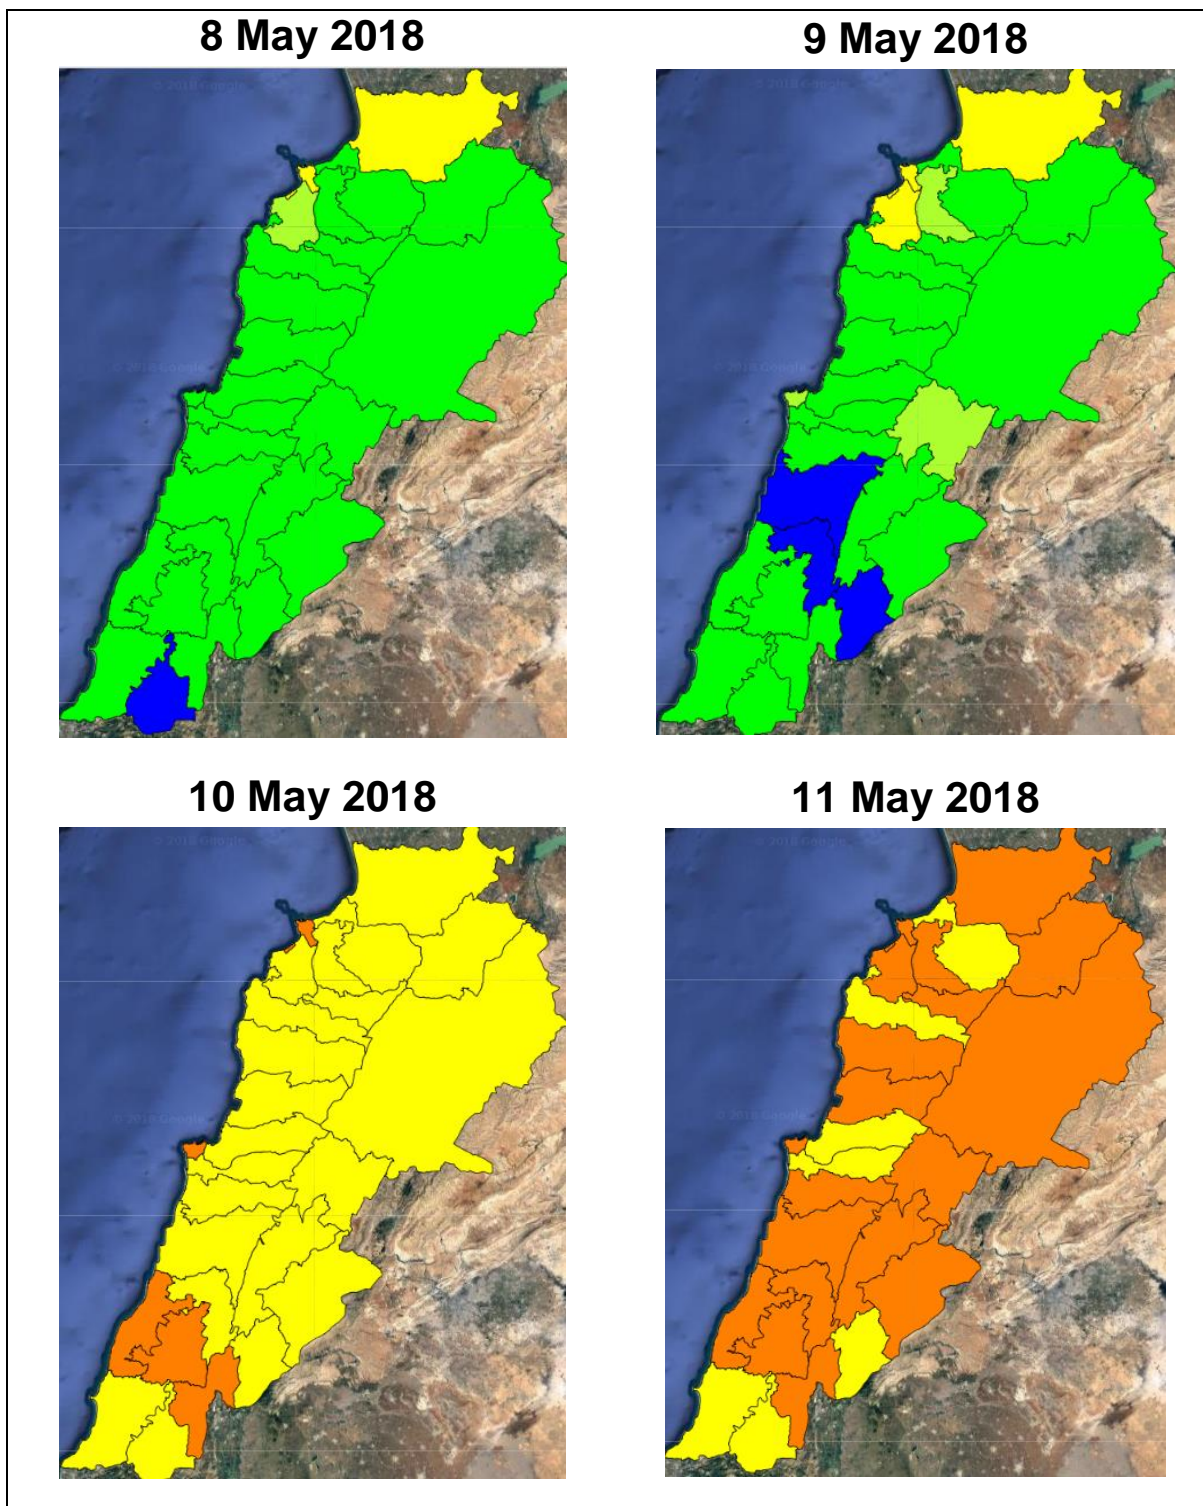

FIRE RISK INDEX

Layer Legend:
Lebanon Wildfire Risk Index 1

Data: Run: 09/05/2018 00:00. Forecast for 9
Model: RISICO for the Republic of Lebanon
Variable: Fire Weather Index
Spatial Resolution: Caza

- VERY LOW
- LOW
- MEDIUM-LOW
- MEDIUM
- MEDIUM-HIGH
- HIGH
- EXTREME