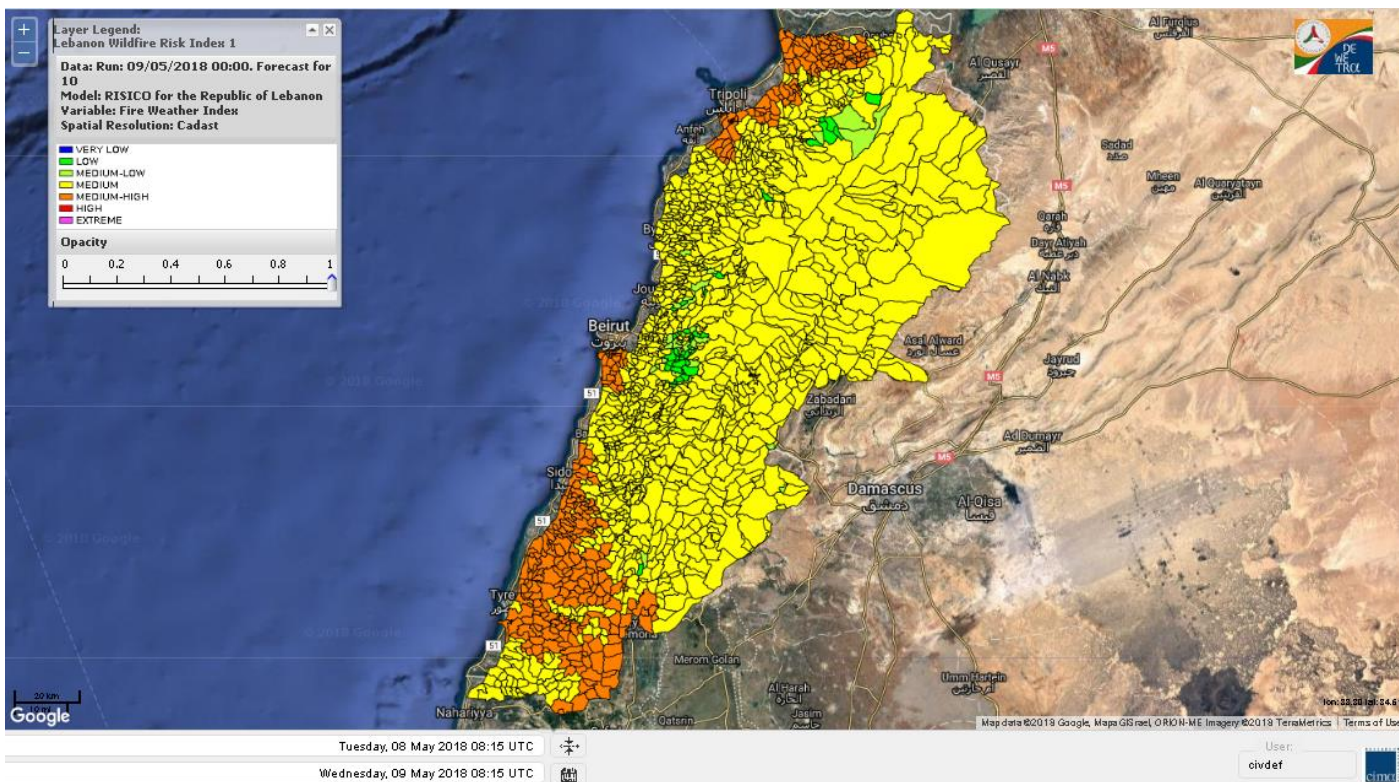

Lebanon for 10 May 2018