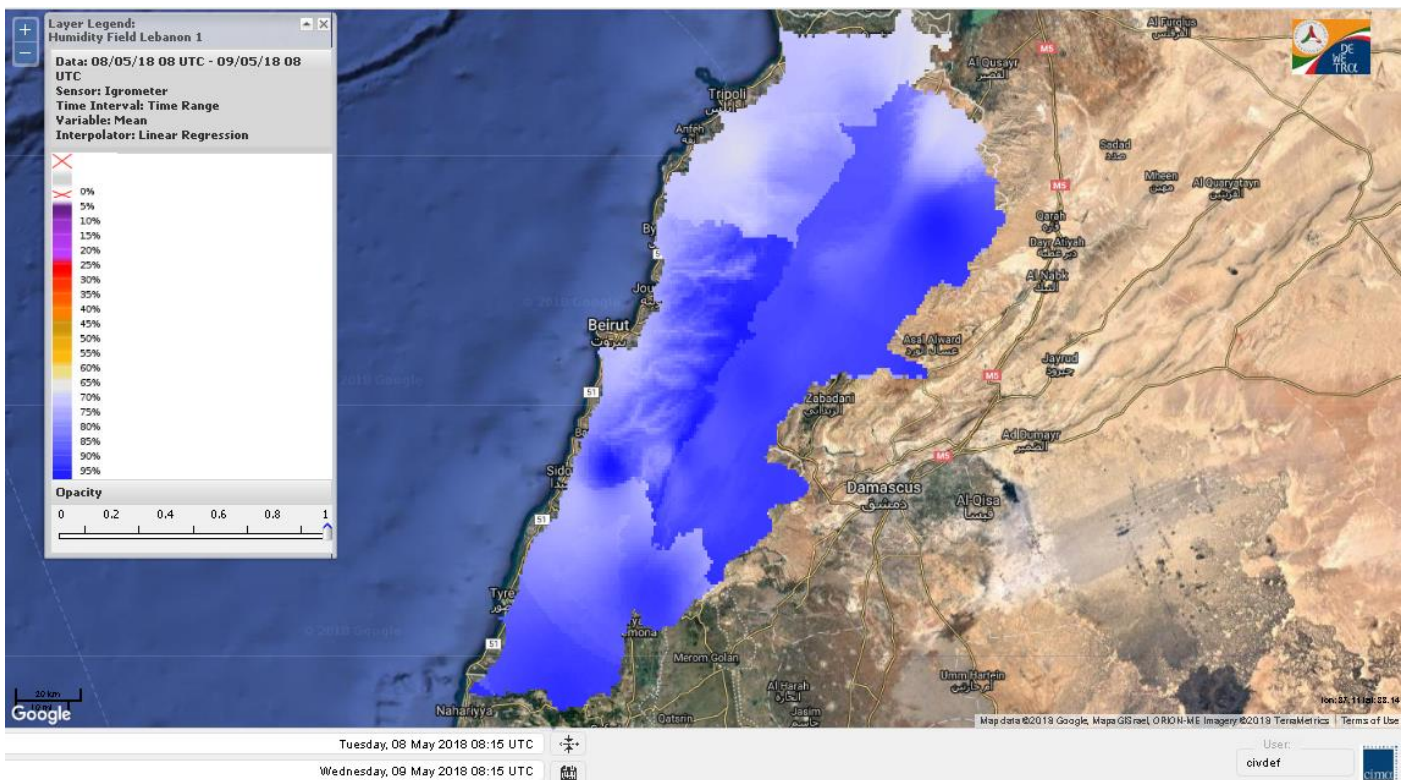

Lebanon humidity for Lebanon 9 May 2018