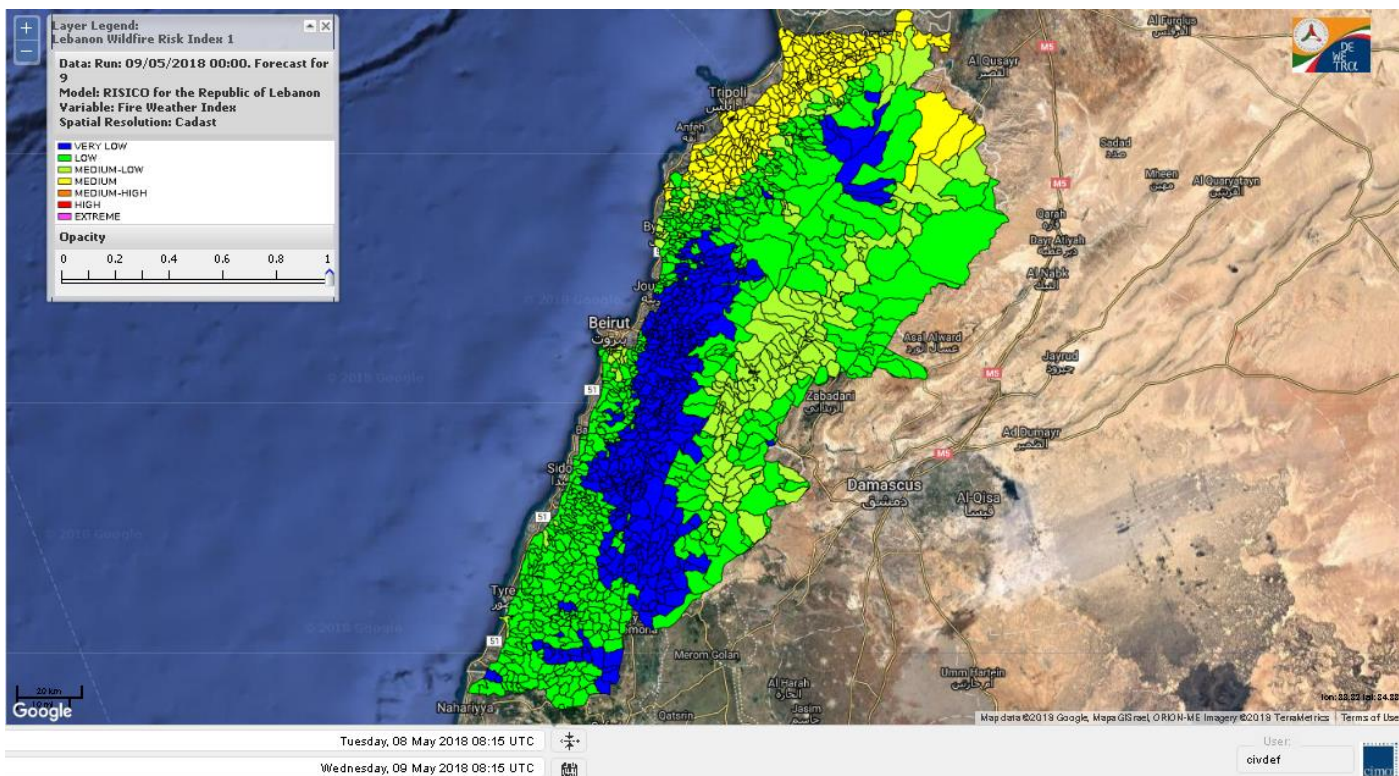

Lebanon for 9 May 2018