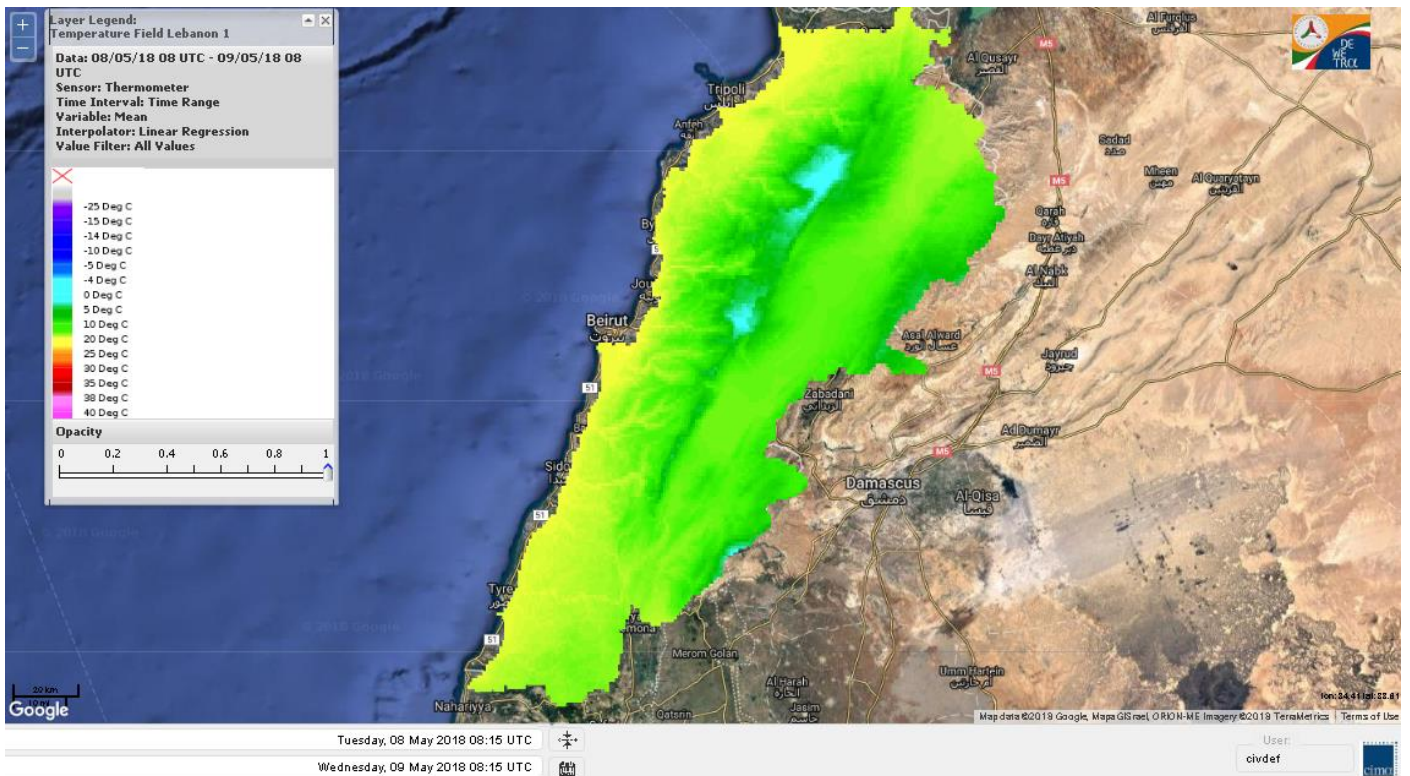

Lebanon temperature for Lebanon 9 May 2018