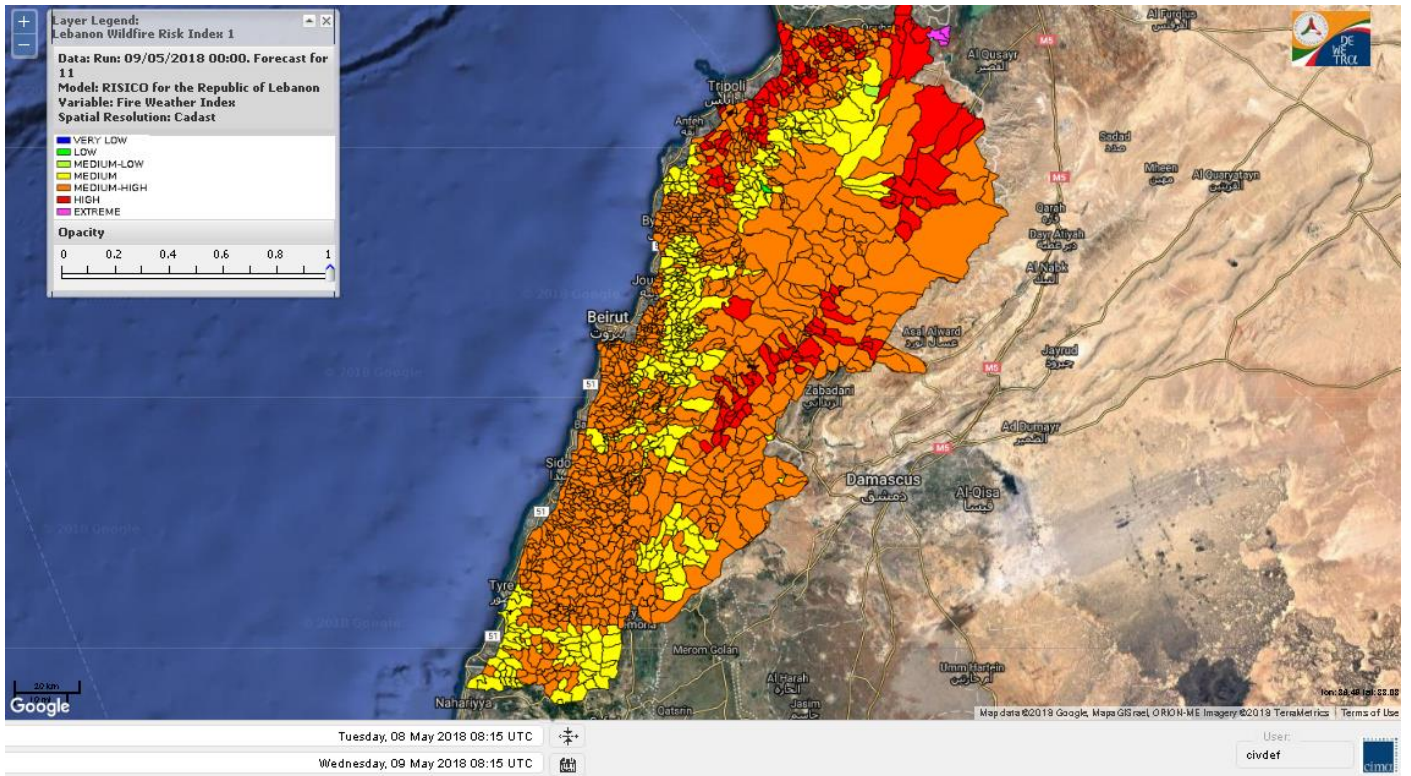

Lebanon for 11 May 2018