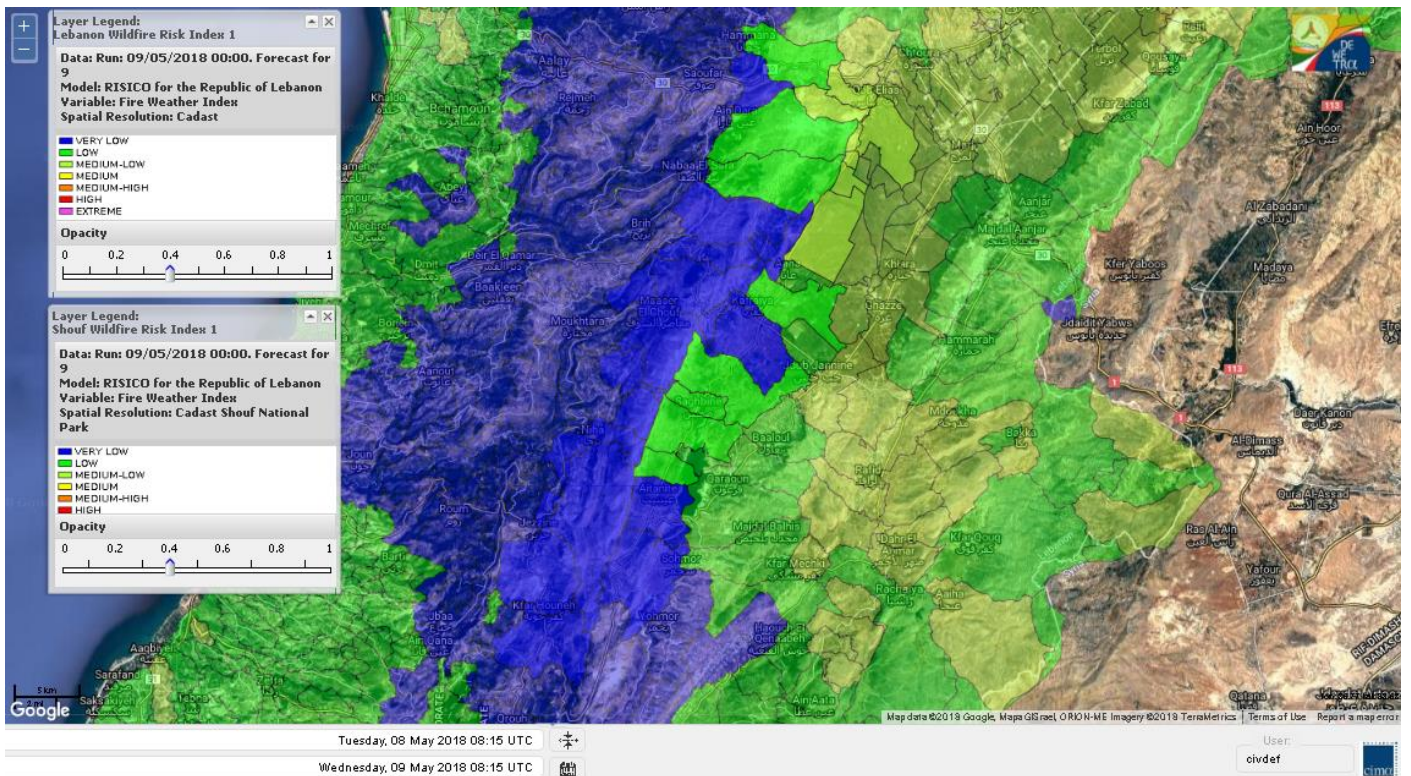

Shouf Biosphere Reserve Forecast for 9 May 2018