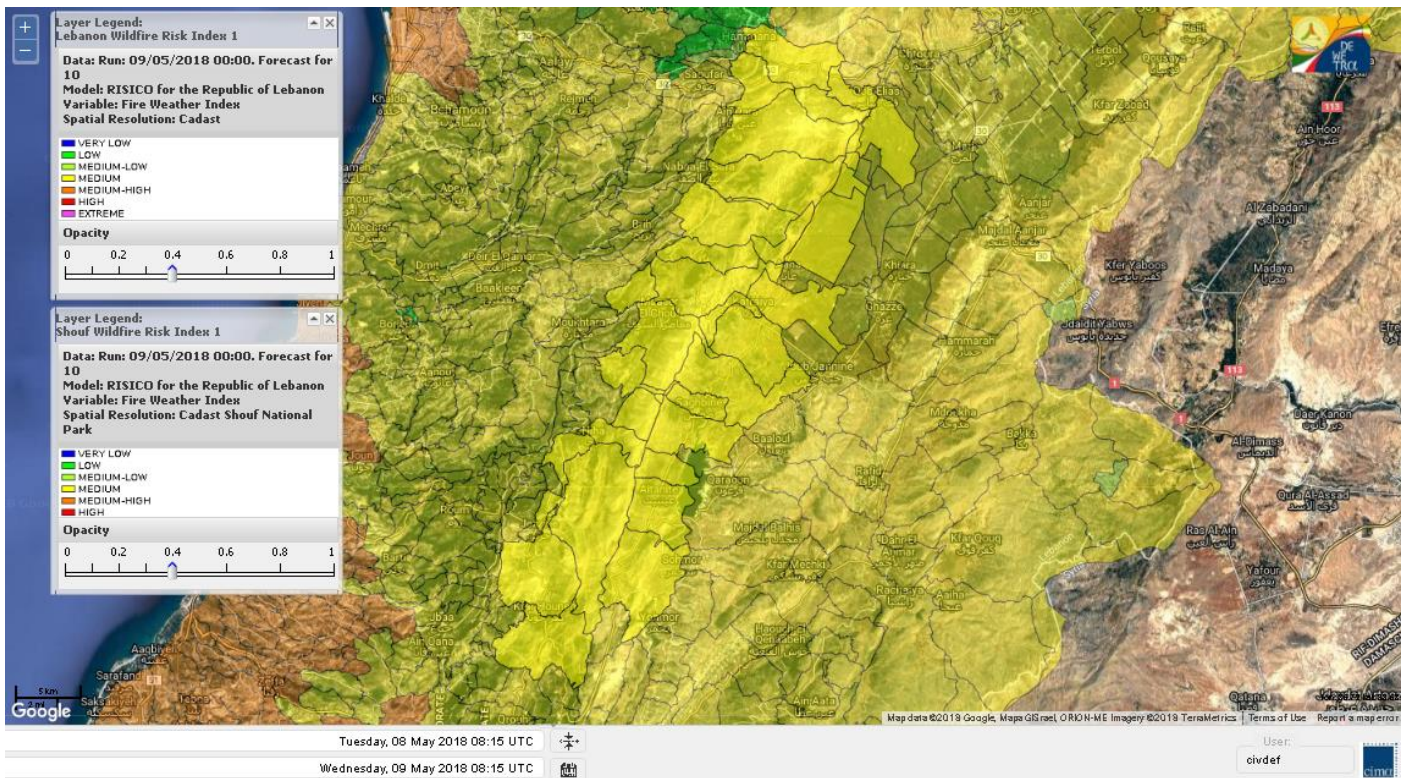

Shouf Biosphere Reserve Forecast for 10 May 2018