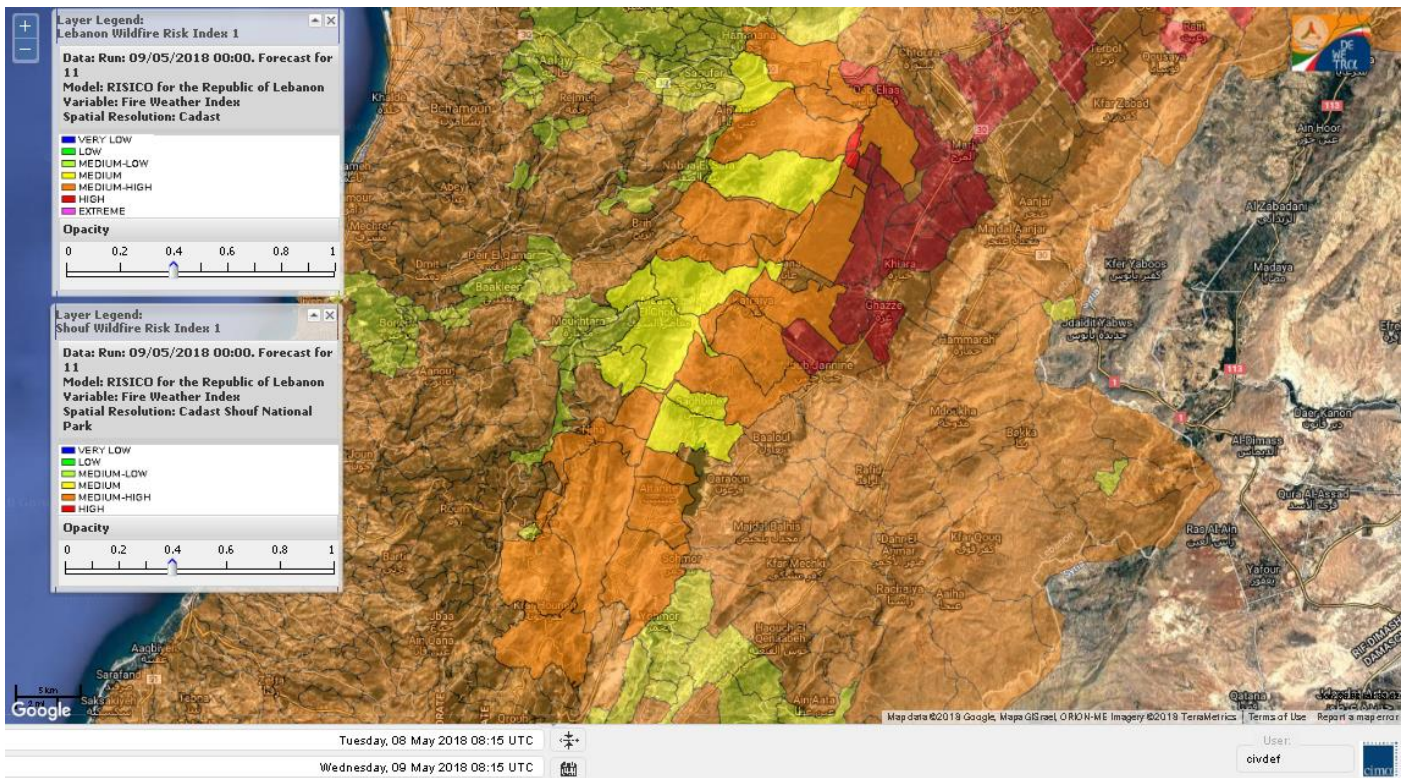

Shouf Biosphere Reserve Forecast for 11 May 2018