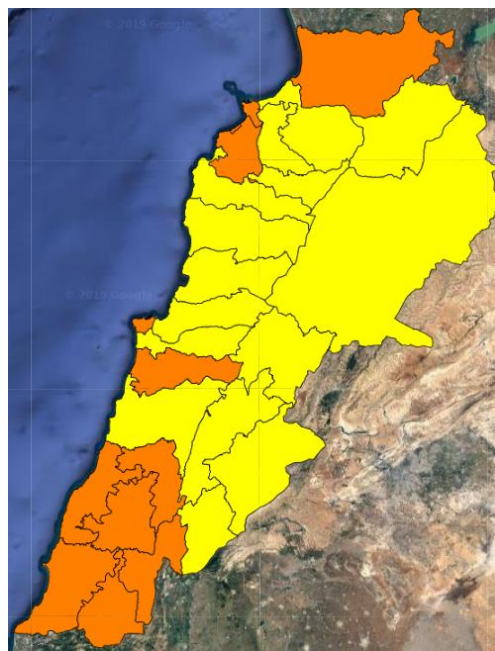

9 November 2019