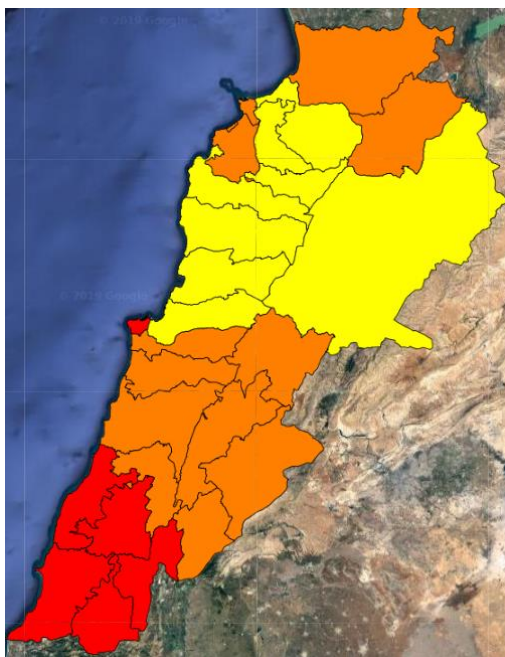

# FIRE RISK INDEX

8 November 2019

9 November 2019

10 November 2019

11 November 2019

Layer Legend:  
Lebanon Wildfire Risk Index 1

Data: Run: 09/11/2019 00:00. Forecast for 9  
Model: RISICO for the Republic of Lebanon  
Variable: Fire Weather Index  
Spatial Resolution: Caza

- VERY LOW
- LOW
- MEDIUM-LOW
- MEDIUM
- MEDIUM-HIGH
- HIGH
- EXTREME