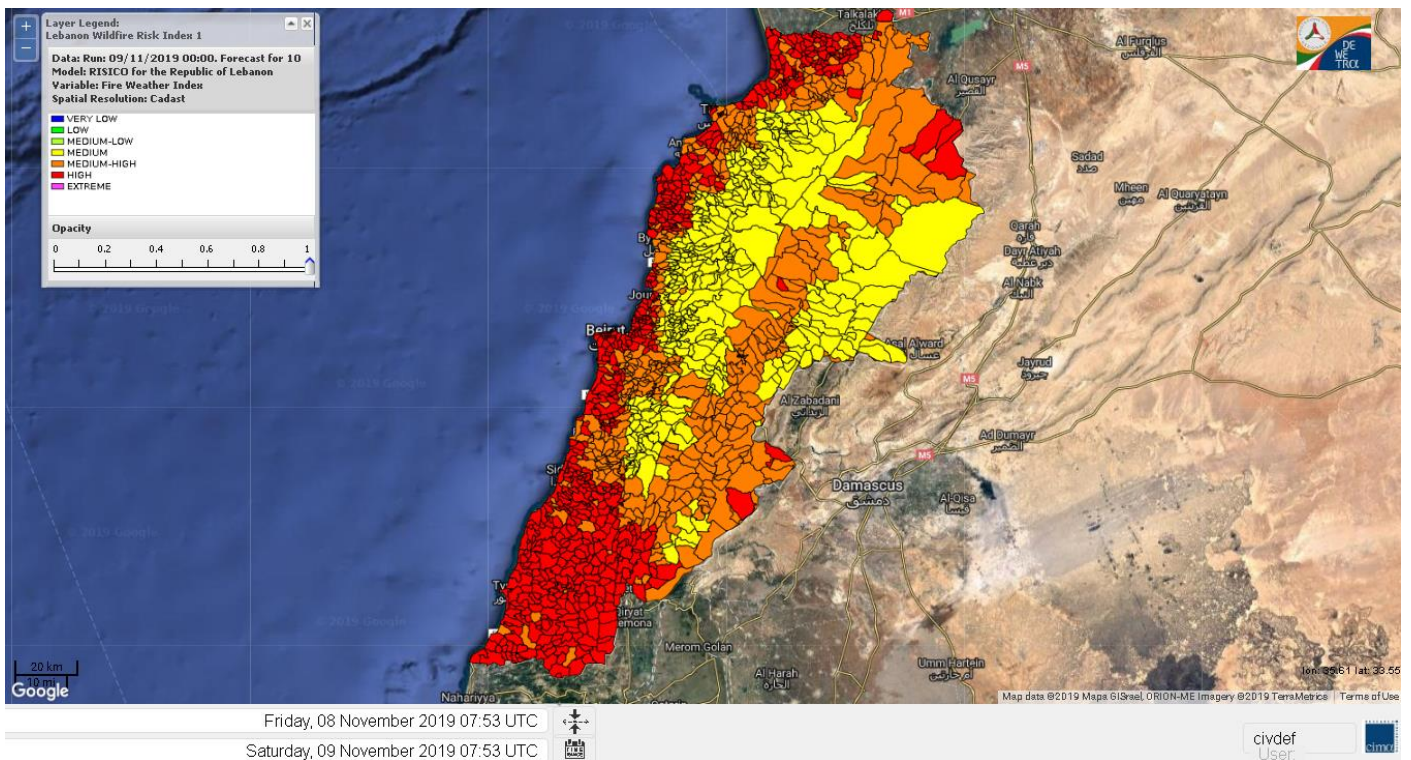

Lebanon for 10 November 2019