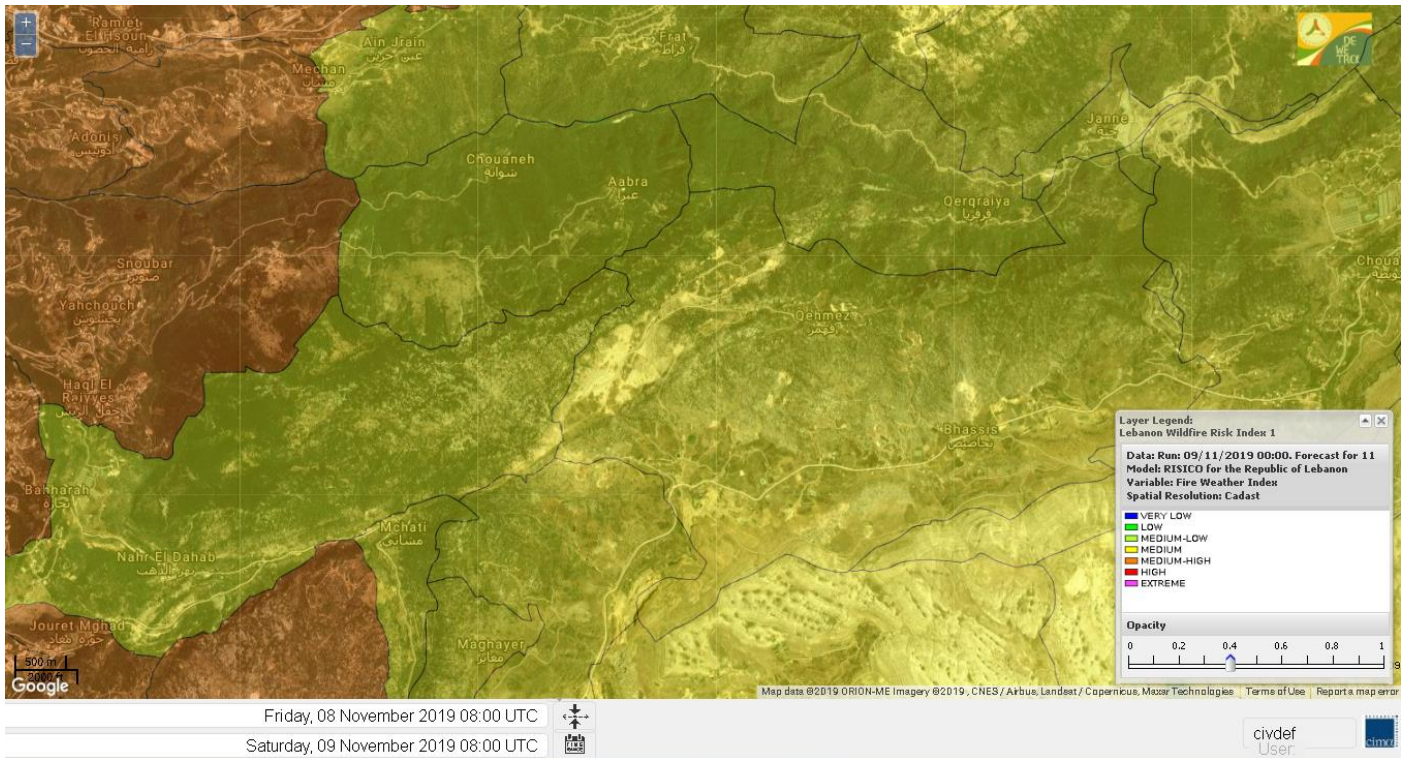

Jabal Moussa Reserve Forecast for 11 November 2019