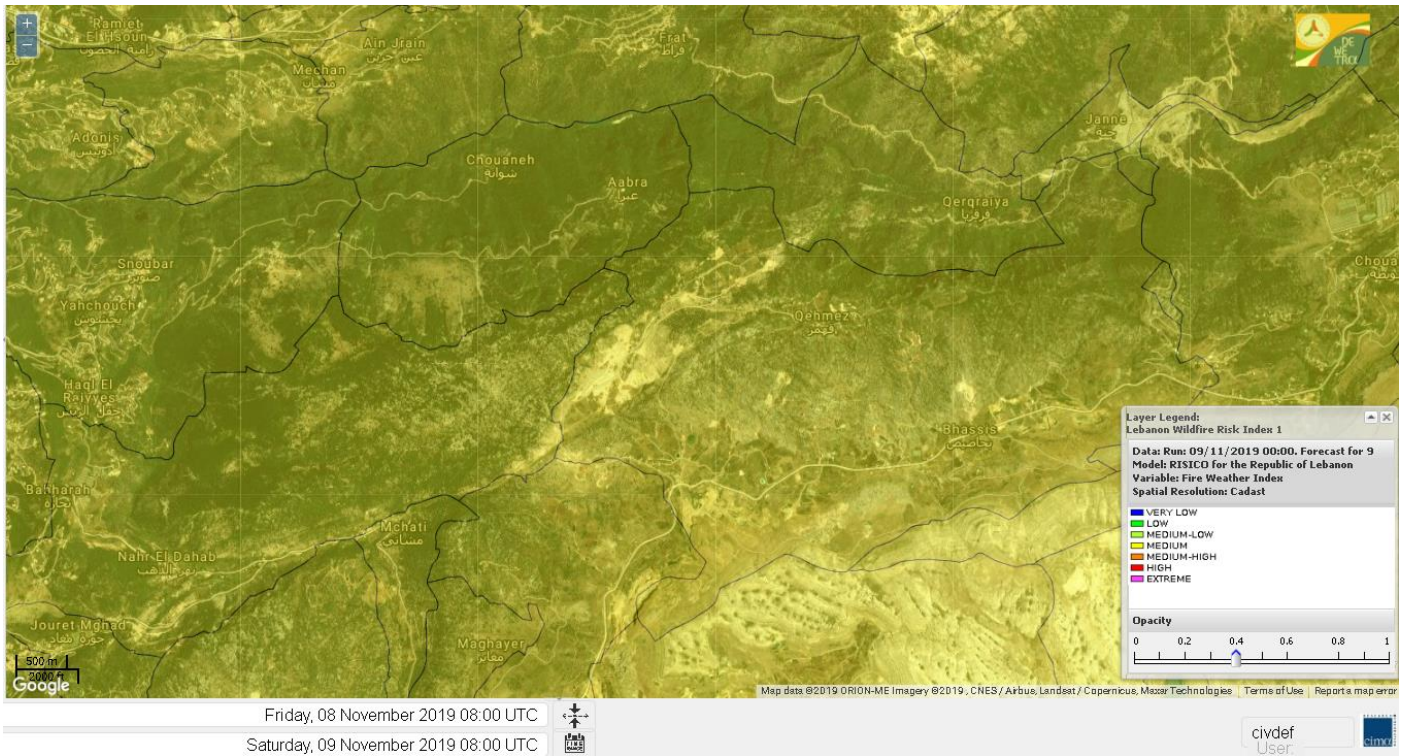

Jabal Moussa Reserve Forecast for 9 November 2019