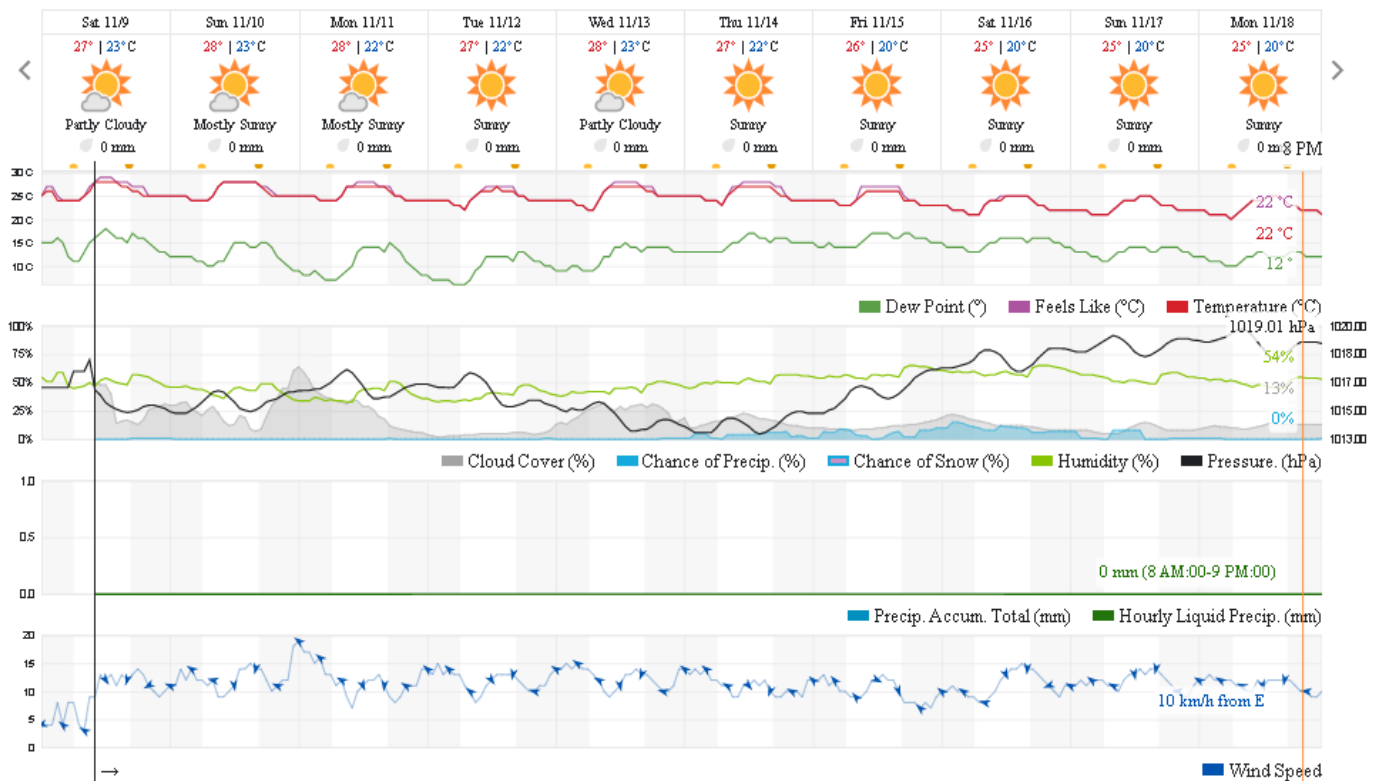

## Beirut, Beirut Governorate, Lebanon 10-Day Weather Forecast

28° ACHRAFIEH,RIZK STATION | CHANGE

TODAY HOURLY 10-DAY CALENDAR HISTORY WUNDERMAP

Customize