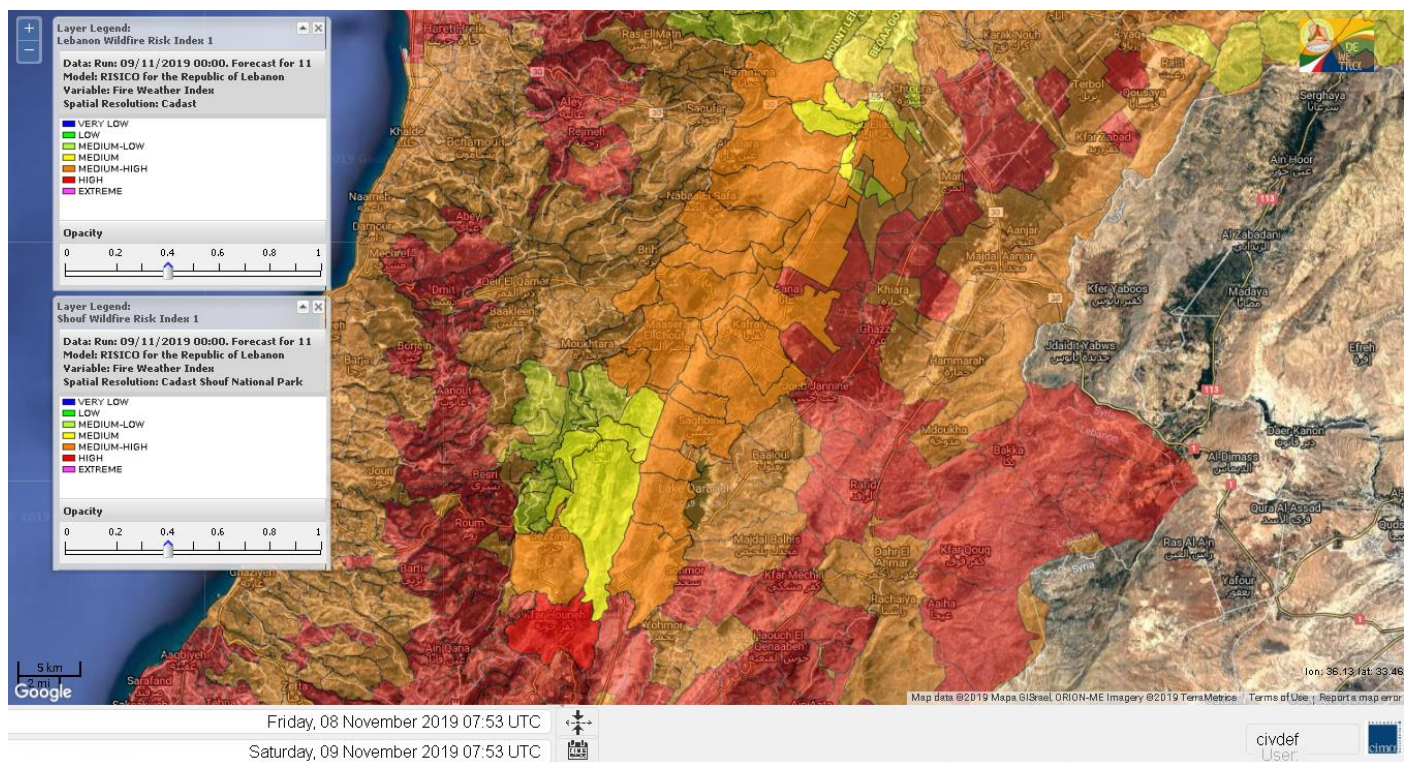

Shouf Biosphere Reserve Forecast for 11 November 2019