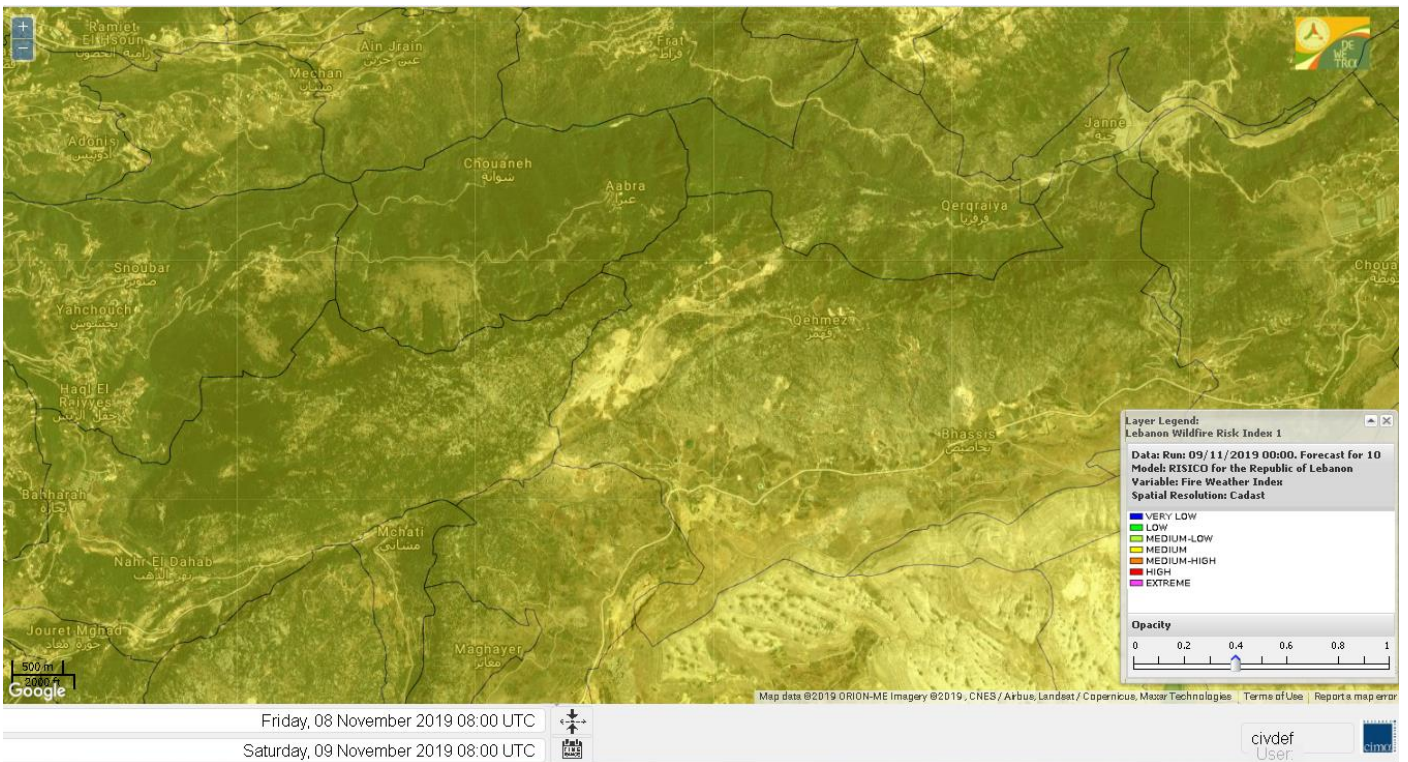

Jabal Moussa Reserve Forecast for 10 November 2019