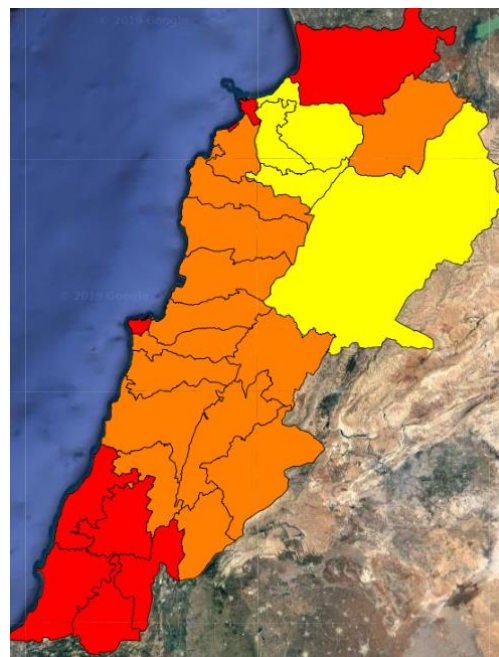

# FIRE RISK INDEX

8 November 2019

9 November 2019

10 November 2019

11 November 2019

Layer Legend:  
Lebanon Wildfire Risk Index 1

Data: Run: 09/11/2019 00:00. Forecast for 9  
Model: RISICO for the Republic of Lebanon  
Variable: Fire Weather Index  
Spatial Resolution: Caza

- VERY LOW
- LOW
- MEDIUM-LOW
- MEDIUM
- MEDIUM-HIGH
- HIGH
- EXTREME