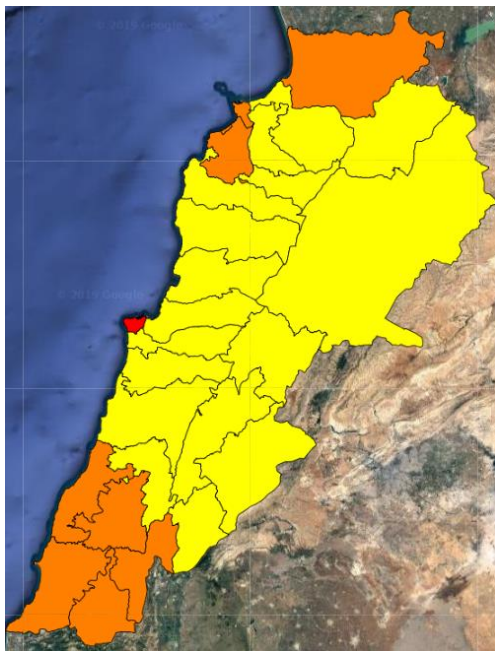

FIRE RISK INDEX

8 November 2019