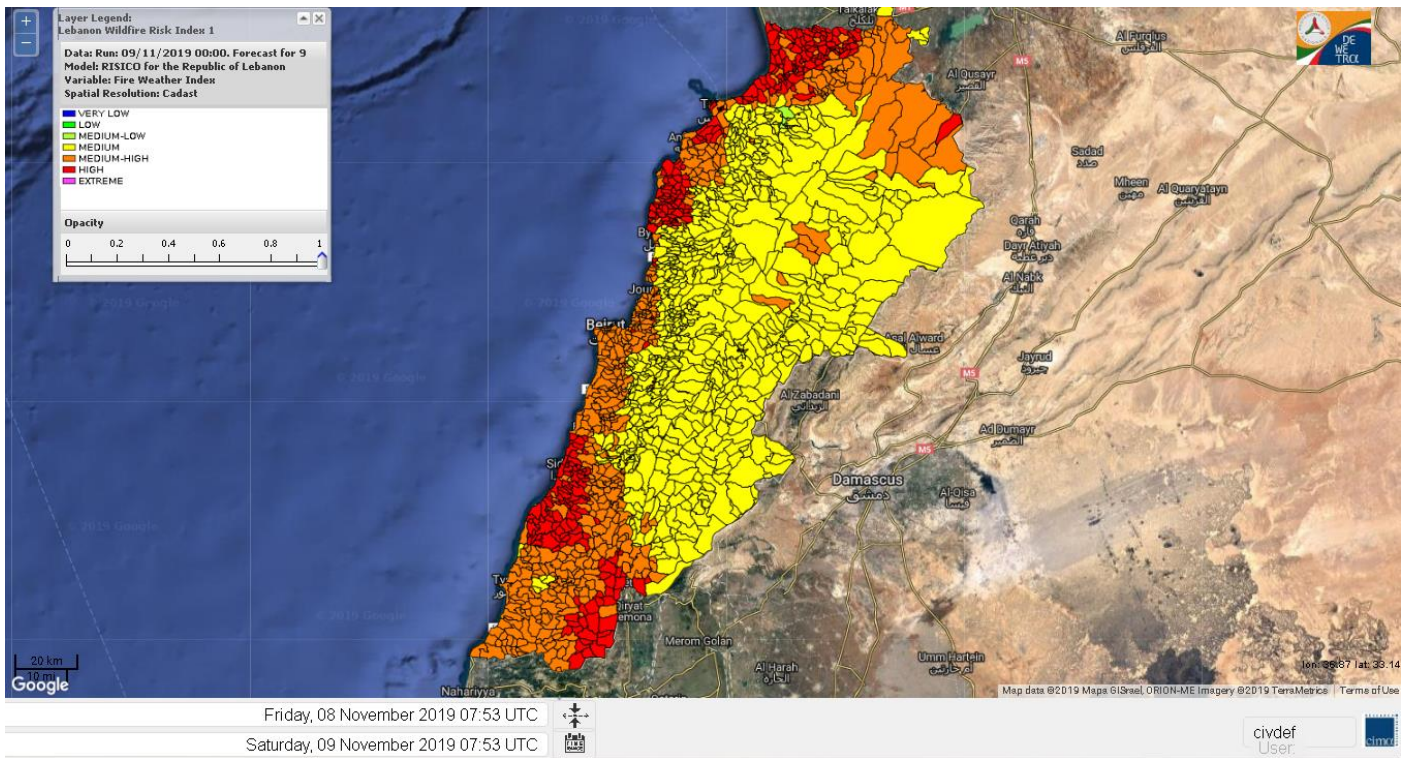

Lebanon for 9 November 2019