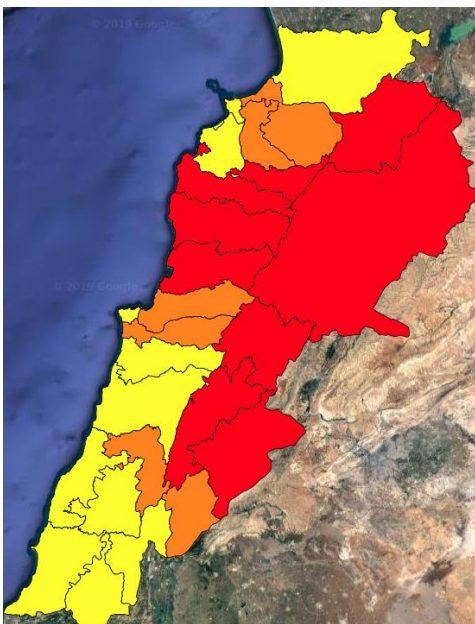

Beirut, 9 October 2019

FIRE RISK INDEX

8 October 2019

9 October 2019

10 October 2019

11 October 2019

Layer Legend:
Lebanon Wildfire Risk Index 1

Data: Run: 09/10/2019 00:00. Forecast for 9
Model: RISICO for the Republic of Lebanon
Variable: Fire Weather Index
Spatial Resolution: Caza