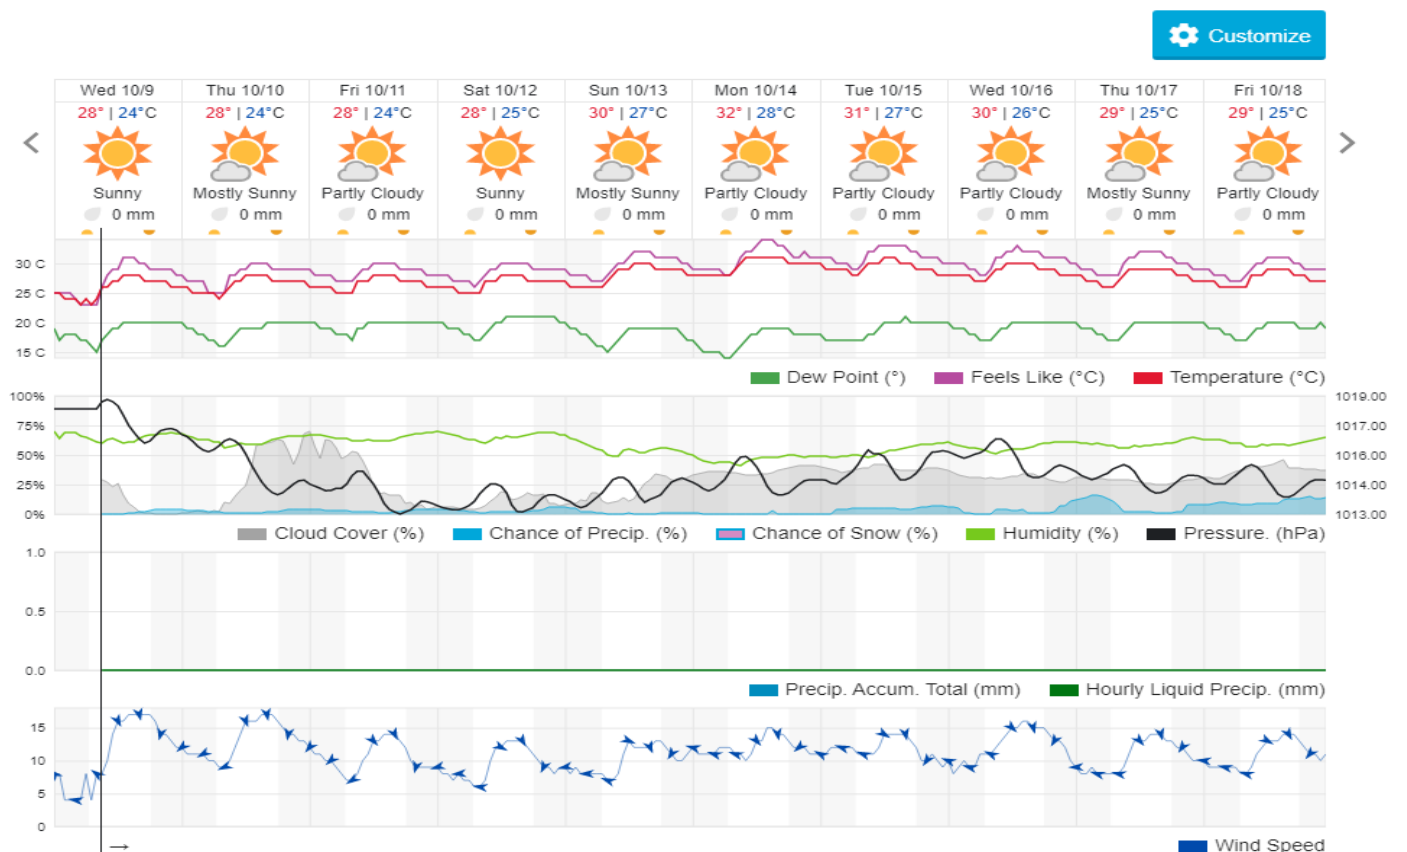

Beirut, Beirut Governorate, Lebanon

26° ACHRAFIEH, RIZK STATION | CHANGE

TODAY HOURLY 10-DAY CALENDAR HISTORY WUNDERMAP