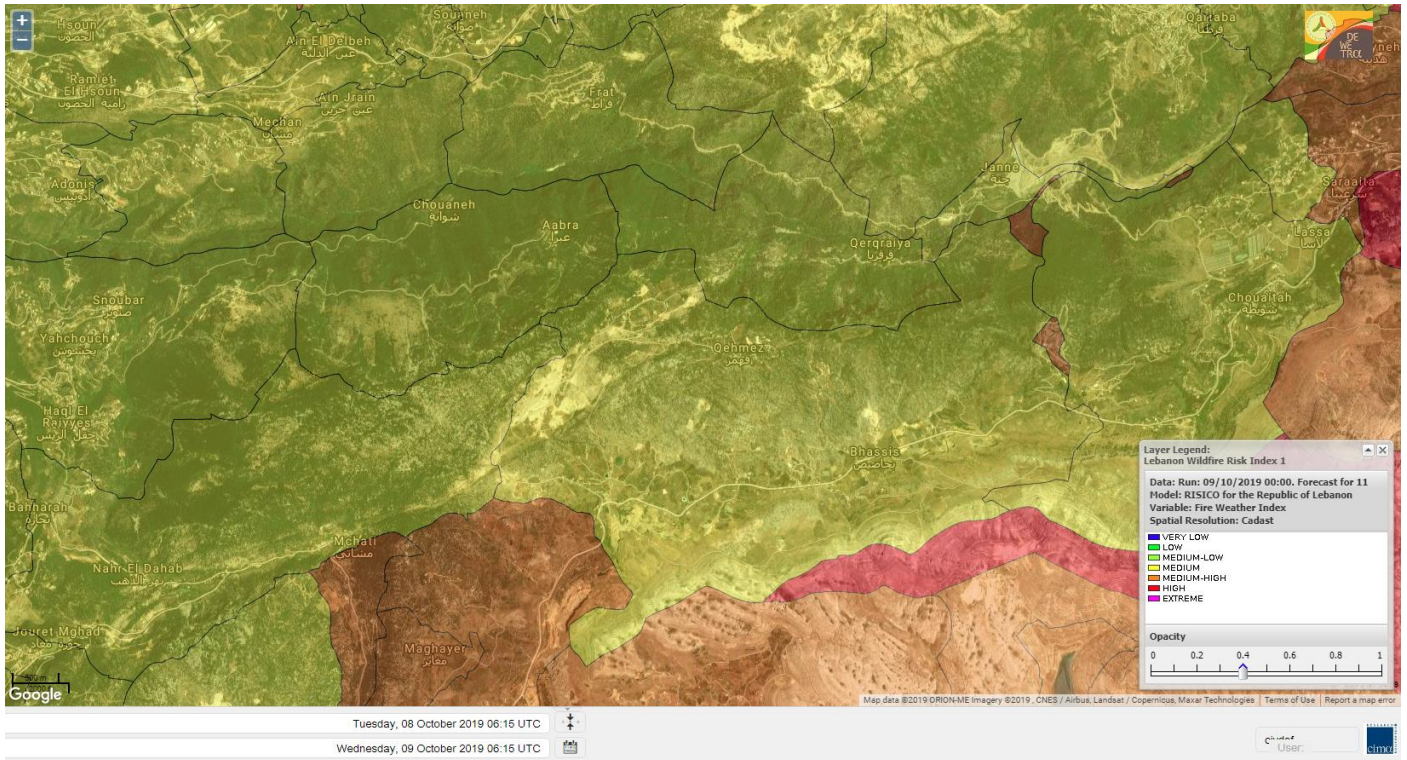

Jabal Moussa Reserve Forecast for 11 October 2019

Beirut, Beirut Governorate, Lebanon

26° ACHRAFIEH, RIZK STATION | CHANGE

TODAY HOURLY 10-DAY CALENDAR HISTORY WUNDERMAP

Nord

Koura

Municipality	09-Oct	10-Oct	11-Oct	Municipality	09-Oct	10-Oct	11-Oct	Municipality	09-Oct	10-Oct	11-Oct
Aaba	M	M	M	Afsaddiq	M	M	M	Ain Ekrine	M	M	M
Amioun	M	M	M	Anfeh	M	M	M	Badbhoun	M	M	M
Barghoun	M	M	M	Barsa	M	M	M	Batroumine	M	M	M
Bdebba	M	M	M	Bechmizine	M	M	M	Bednayet El-Koura	M	M	M
Bhabbouch El-Koura	M	M	M	Bkeftine	M	M	M	Bnehran	M	MH	M
Bqaiia El-Koura	M	M	M	Bsarma	M	M	M	Btaaboura	M	M	M
Bterram	M	M	M	Btouratij	M	M	M	Bziza	M	M	M
Dar Beechtar	M	M	M	Dar Chmezzine	M	M	M	Deddeh	M	M	M
Deir El-Balamand	M	M	M	Fih	M	M	M	Hraiche	M	M	M
Ijdaabrine	M	M	M	Kaftoun	M	M	M	Kefraya El-Koura	M	M	M
Kfarakka	M	M	M	Kfarhata	M	M	M	Kfarhazir	M	M	M
Kfarkahel	M	M	M	Kfarsaroun	M	M	M	Kosba	M	M	M
Mejdel el-Koura	M	M	M	Nakhle	M	M	M	Qalhat	M	M	M
Ras Masqa	M	M	M	Rechdibbine	M	M	M	Zakroun	M	M	M
Zgharta El-Mtaouile	M	MH	M								