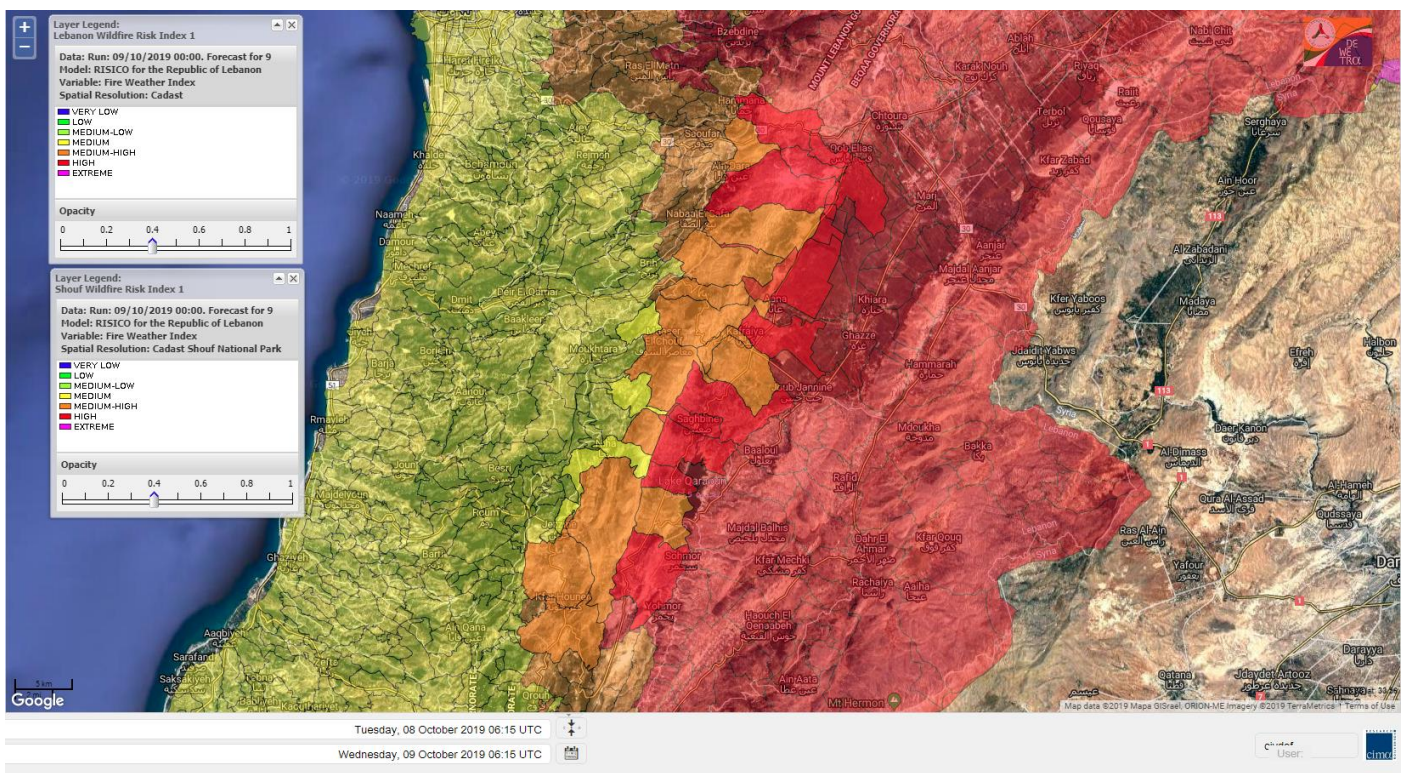

- VERY LOW
- LOW
- MEDIUM-LOW
- MEDIUM
- MEDIUM-HIGH
- HIGH
- EXTREME

Lebanon for 9 October 2019

Lebanon for 10 October 2019

Lebanon for 11 October 2019

Shouf Biosphere Reserve Forecast for 9 October 2019