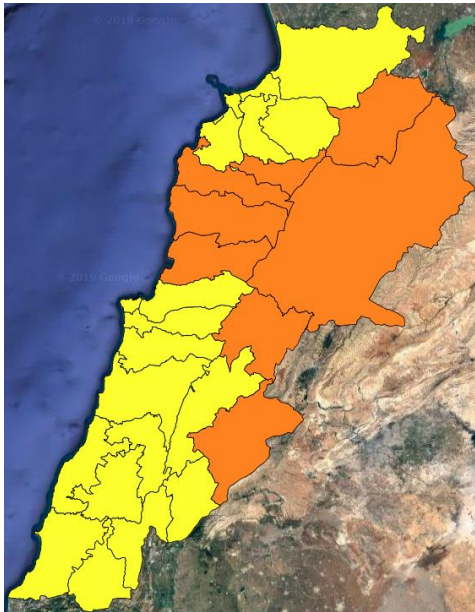

FIRE RISK INDEX

8 October 2019