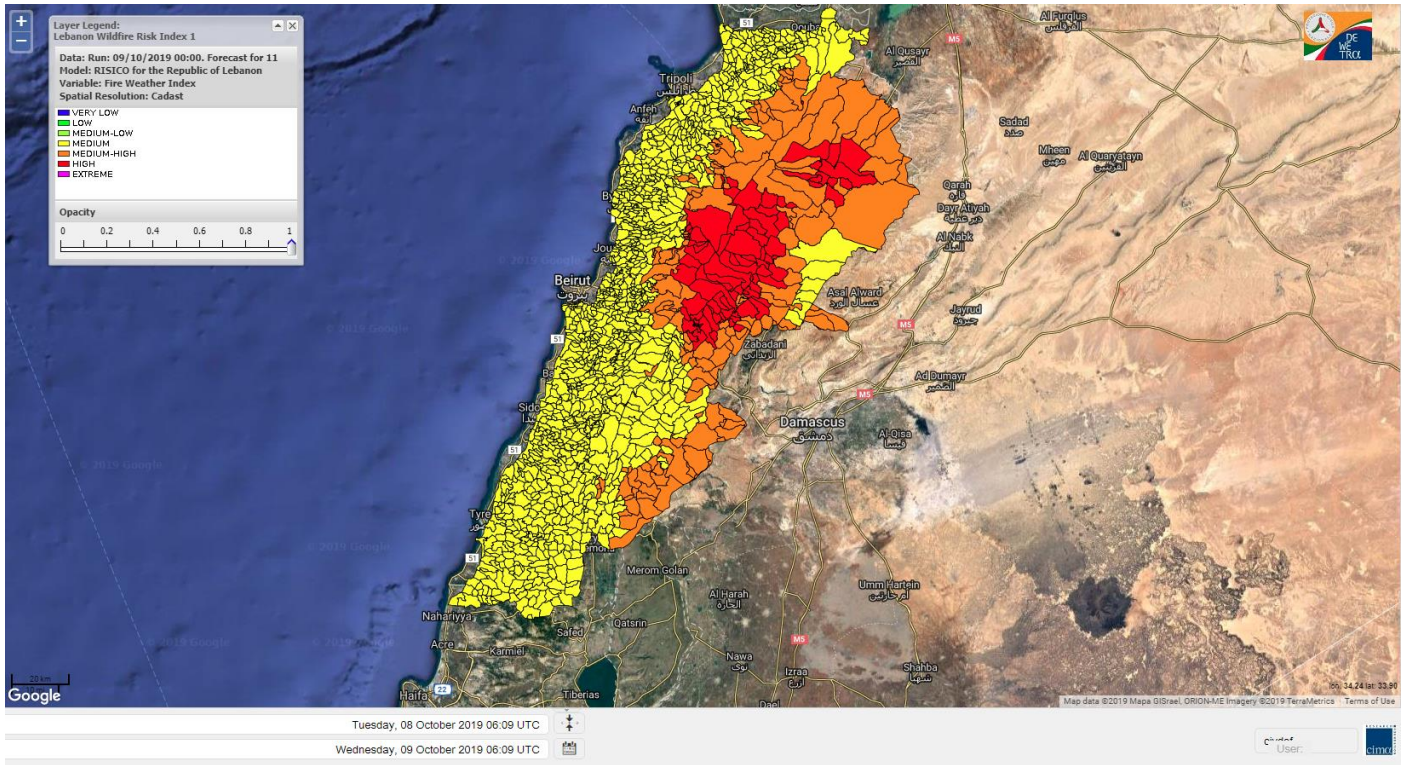

- VERY LOW
- LOW
- MEDIUM-LOW
- MEDIUM
- MEDIUM-HIGH
- HIGH
- EXTREME

Lebanon for 9 October 2019

Lebanon for 10 October 2019

Lebanon for 11 October 2019

Shouf Biosphere Reserve Forecast for 9 October 2019