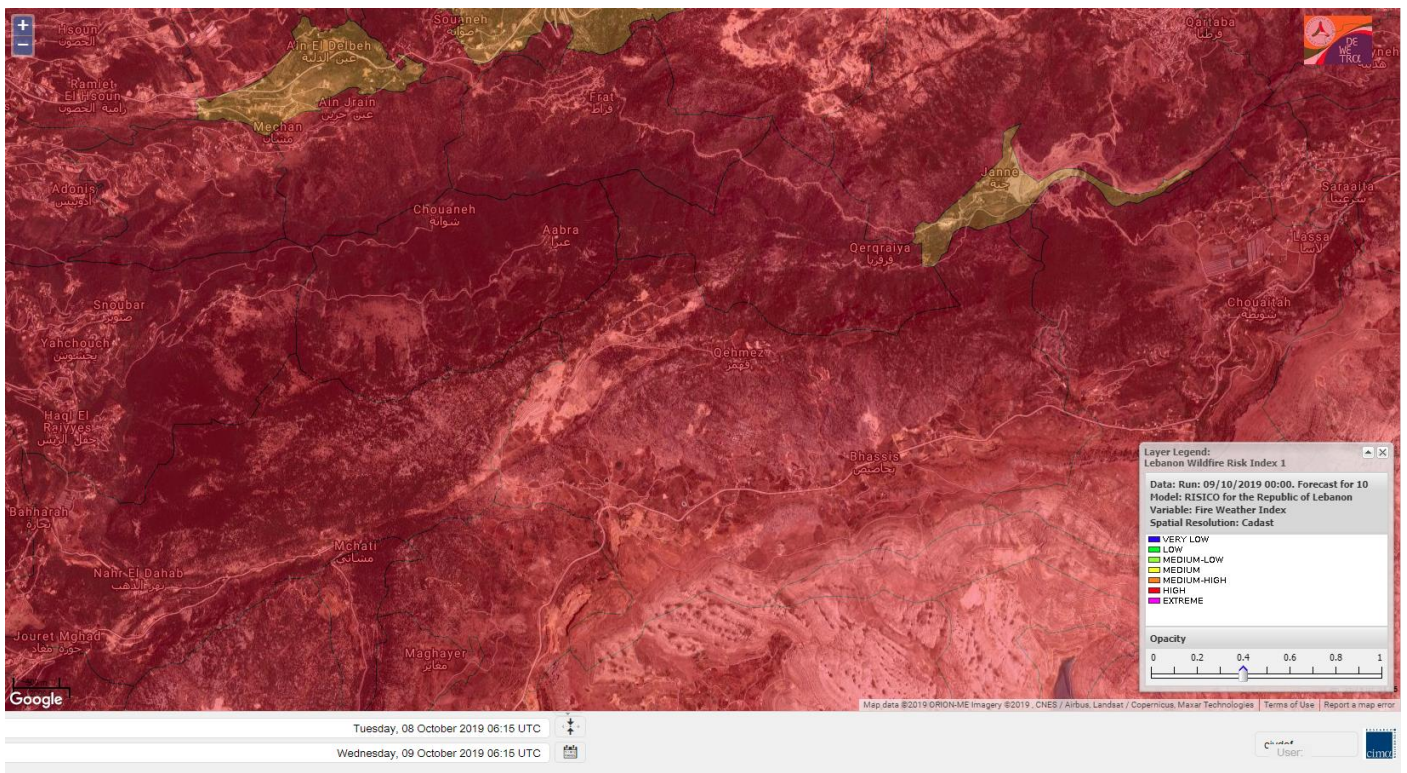

Jabal Moussa Reserve Forecast for 11 October 2019

Beirut, Beirut Governorate, Lebanon

26° ACHRAFIEH, RIZK STATION | CHANGE

TODAY HOURLY 10-DAY CALENDAR HISTORY WUNDERMAP

Nord

Koura

Municipality	09-Oct	10-Oct	11-Oct	Municipality	09-Oct	10-Oct	11-Oct	Municipality	09-Oct	10-Oct	11-Oct
Aaba	M	M	M	Afsaddiq	M	M	M	Ain Ekrine	M	M	M
Amioun	M	M	M	Anfeh	M	M	M	Badbhoun	M	M	M
Barghoun	M	M	M	Barsa	M	M	M	Batroumine	M	M	M
Bdebba	M	M	M	Bechmizine	M	M	M	Bednayet El-Koura	M	M	M
Bhabbouch El-Koura	M	M	M	Bkeftine	M	M	M	Bnehran	M	MH	M
Bqaiia El-Koura	M	M	M	Bsarma	M	M	M	Btaaboura	M	M	M
Bterram	M	M	M	Btouratij	M	M	M	Bziza	M	M	M
Dar Beechtar	M	M	M	Dar Chmezzine	M	M	M	Deddeh	M	M	M
Deir El-Balamand	M	M	M	Fih	M	M	M	Hraiche	M	M	M
Ijdaabrine	M	M	M	Kaftoun	M	M	M	Kefraya El-Koura	M	M	M
Kfarakka	M	M	M	Kfarhata	M	M	M	Kfarhazir	M	M	M
Kfarkahel	M	M	M	Kfarsaroun	M	M	M	Kosba	M	M	M
Mejdel el-Koura	M	M	M	Nakhle	M	M	M	Qalhat	M	M	M
Ras Masqa	M	M	M	Rechdibbine	M	M	M	Zakroun	M	M	M
Zgharta El-Mtaouile	M	MH	M								