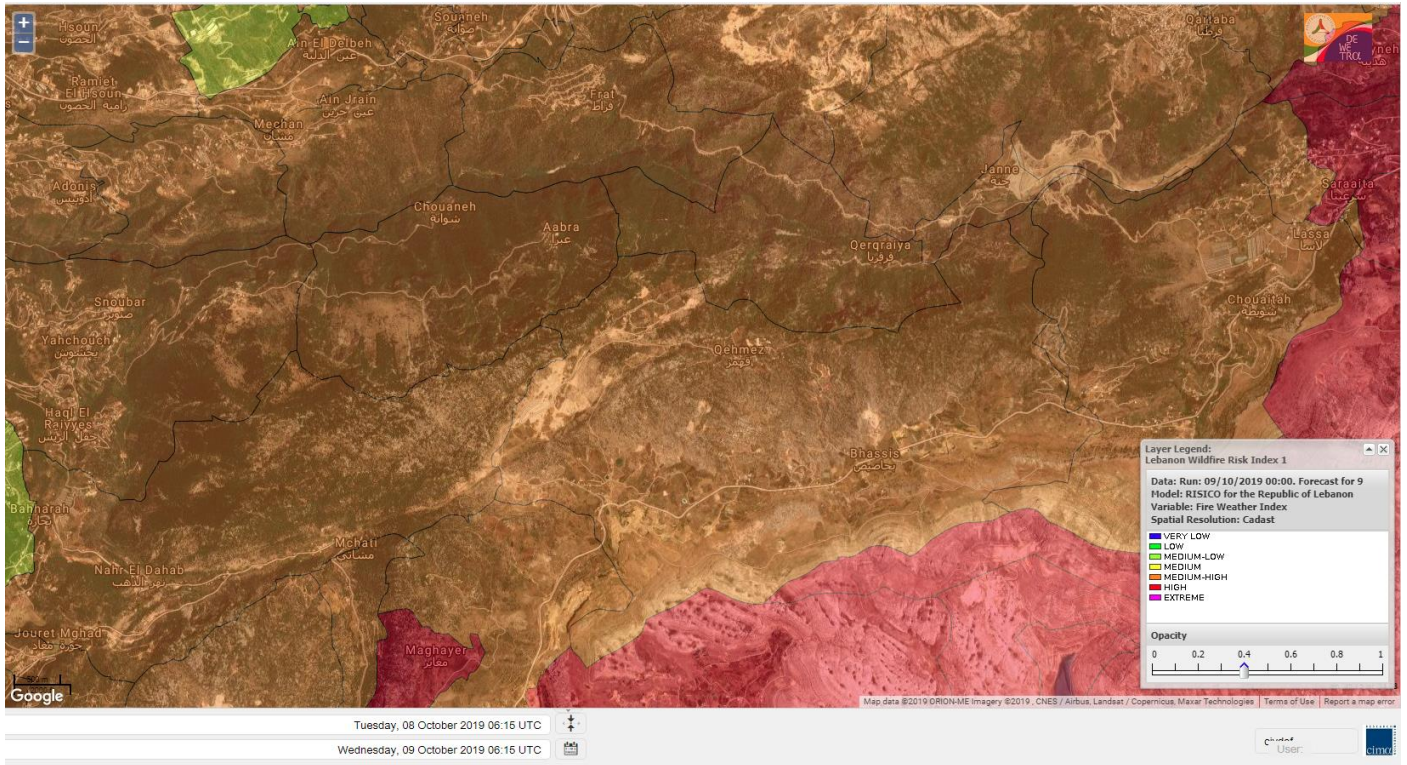

Jabal Moussa Reserve Forecast for 9 October 2019