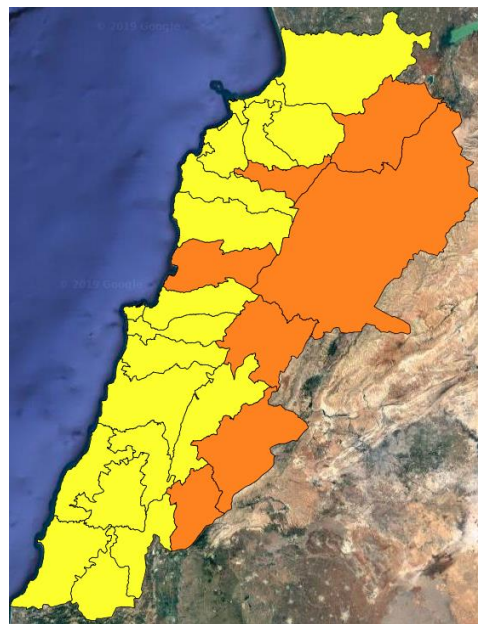

Beirut, 9 October 2019

FIRE RISK INDEX

8 October 2019

9 October 2019

10 October 2019

11 October 2019

Layer Legend:
Lebanon Wildfire Risk Index 1

Data: Run: 09/10/2019 00:00. Forecast for 9
Model: RISICO for the Republic of Lebanon
Variable: Fire Weather Index
Spatial Resolution: Caza