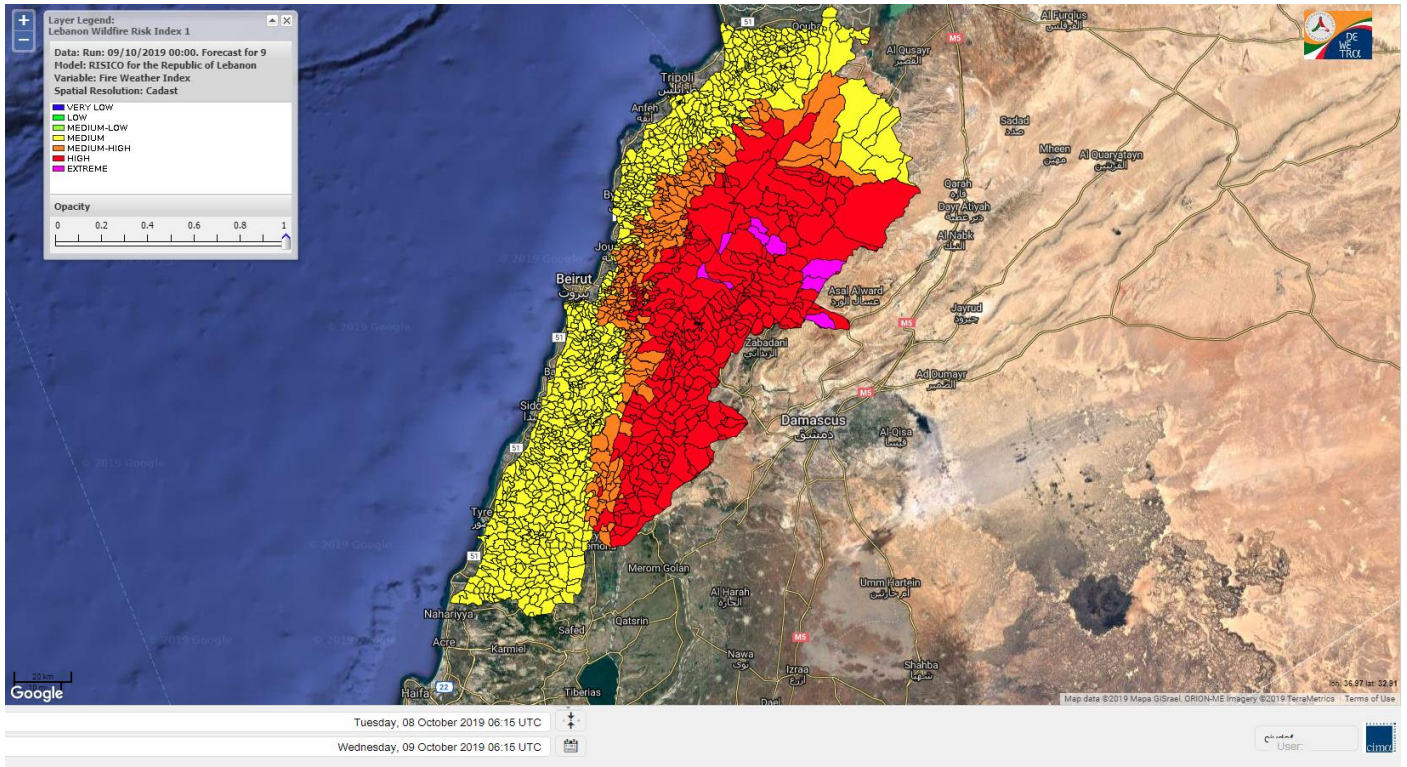

Lebanon for 9 October 2019