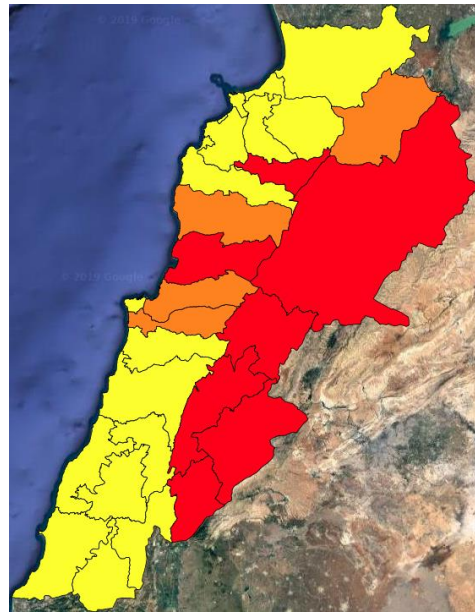

9 October 2019