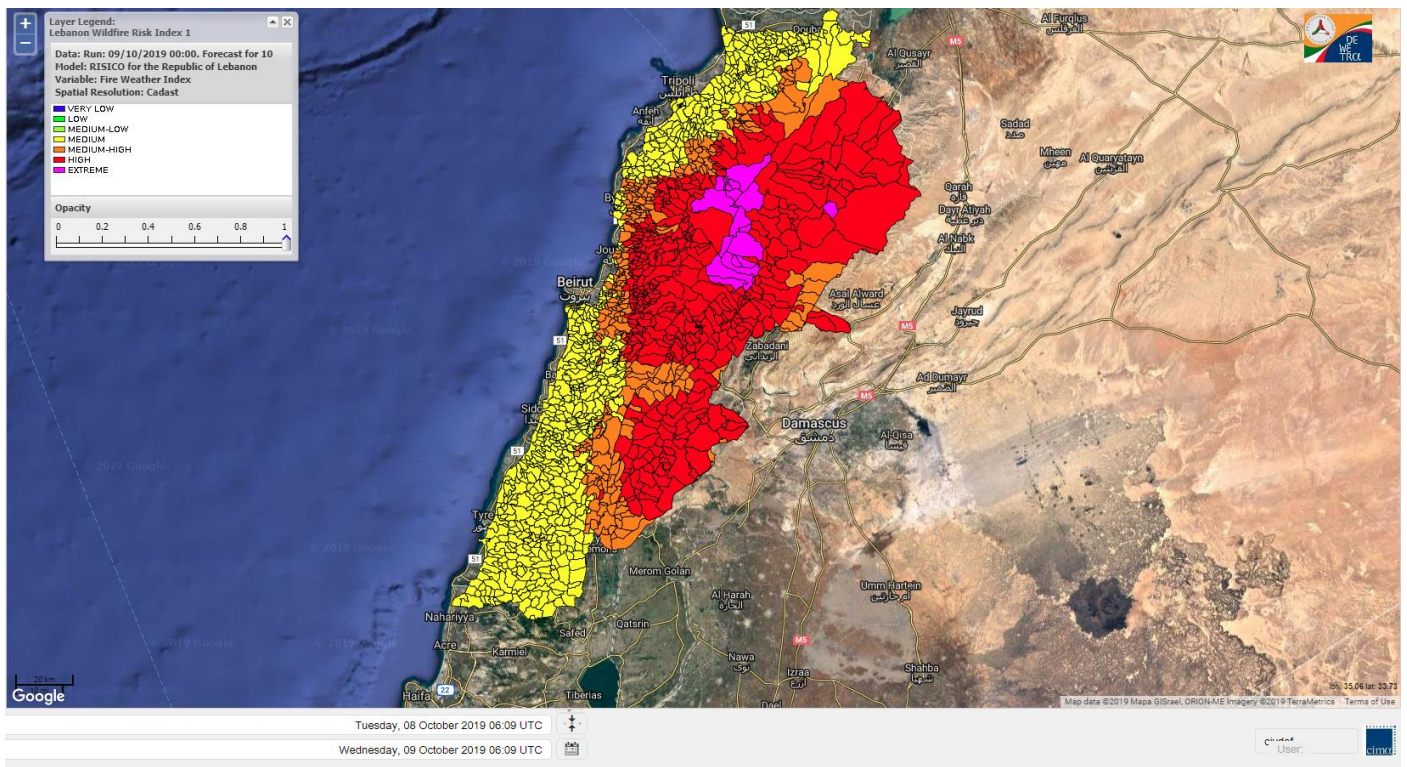

Lebanon for 10 October 2019