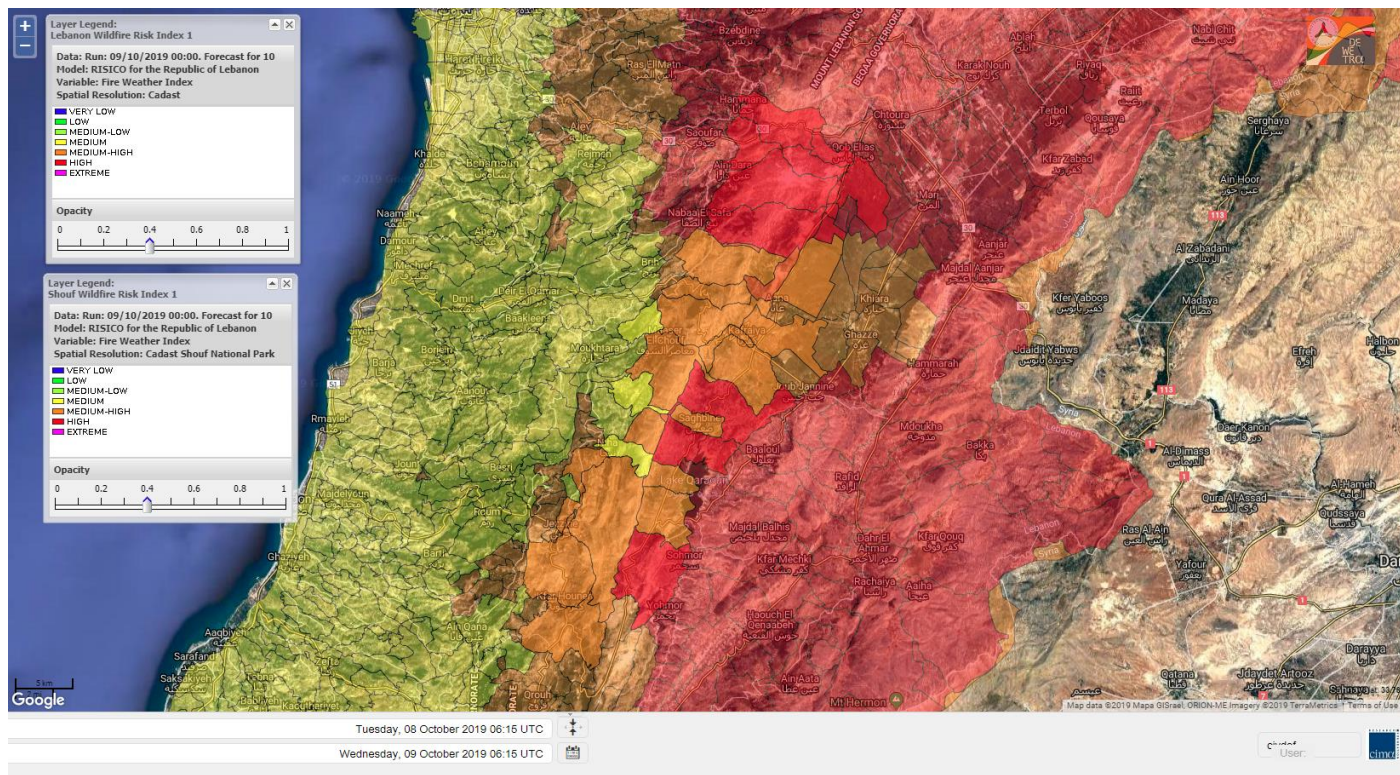

Shouf Biosphere Reserve Forecast for 10 October 2019