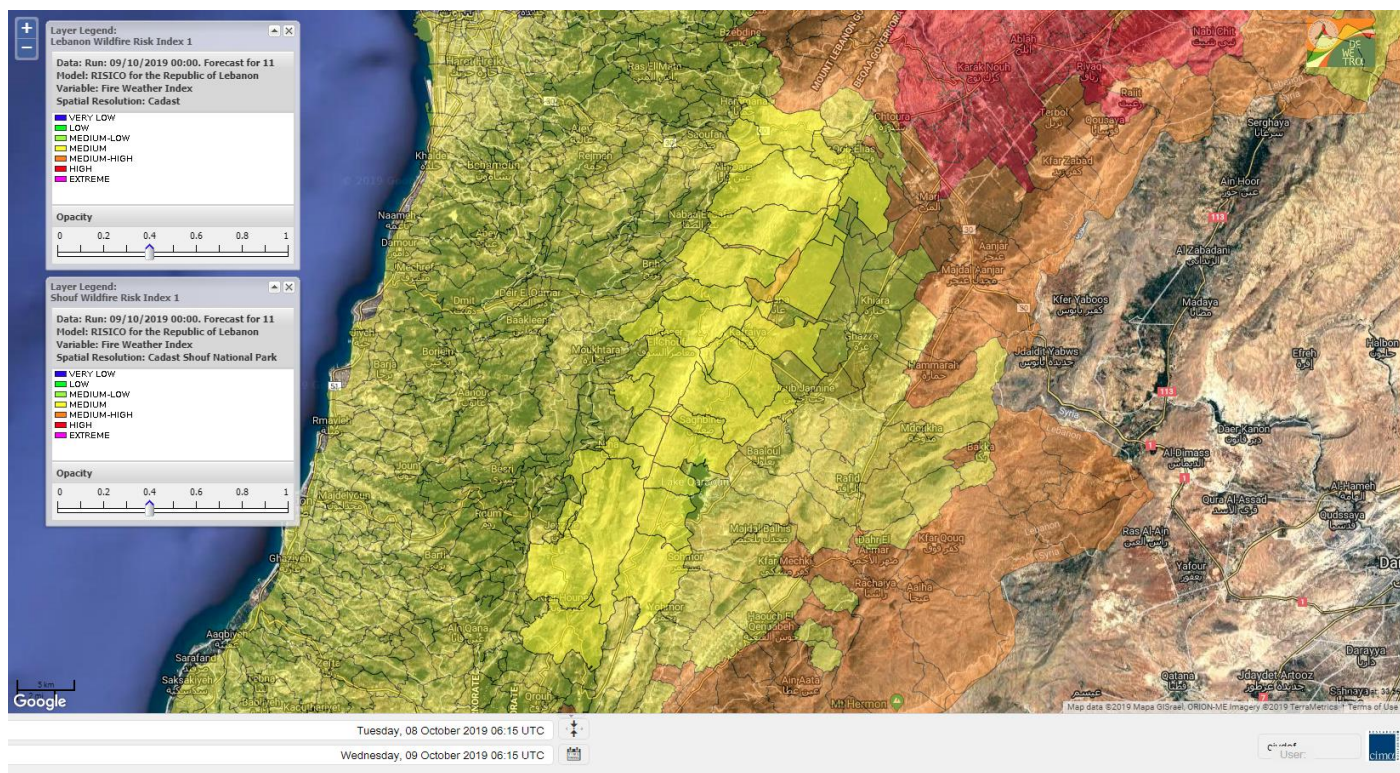

Shouf Biosphere Reserve Forecast for 11 October 2019