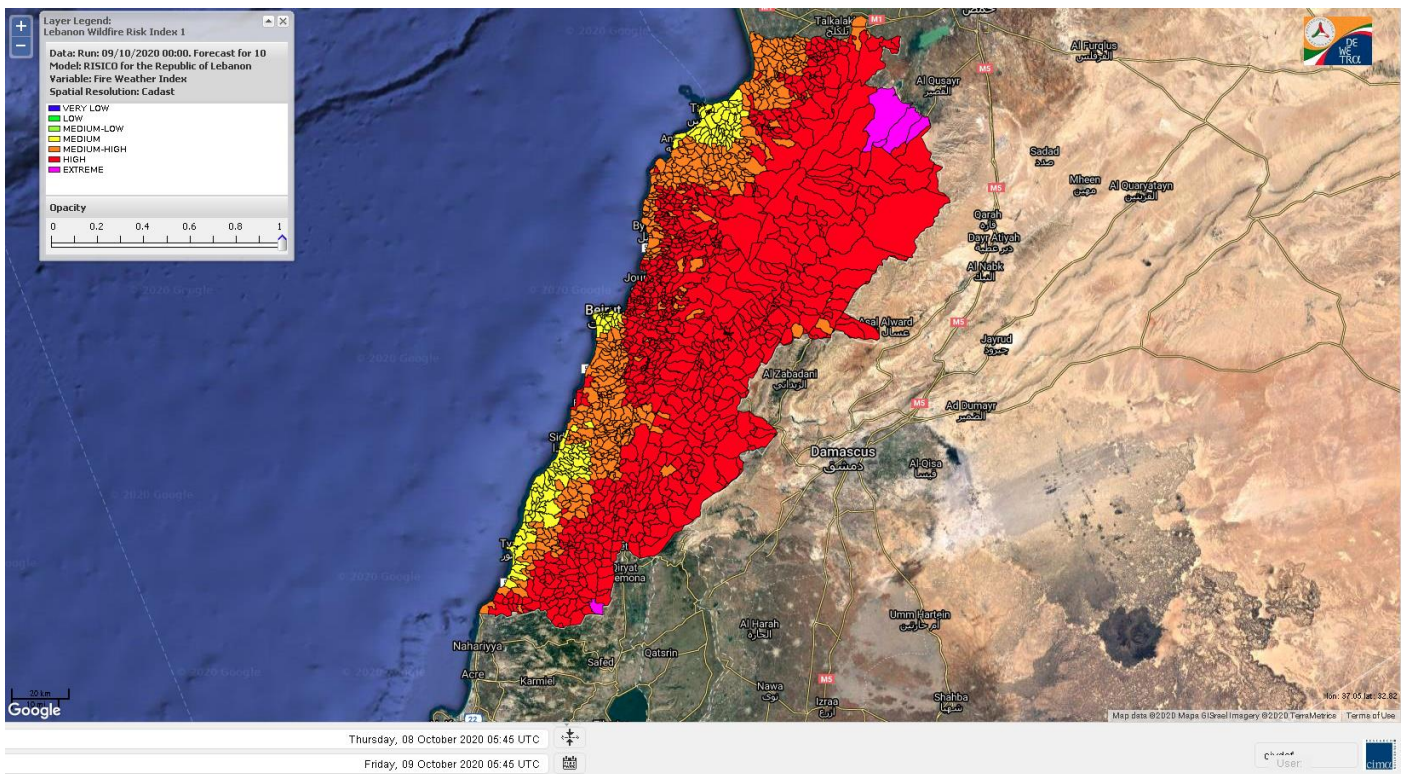

Lebanon for 10 October 2020