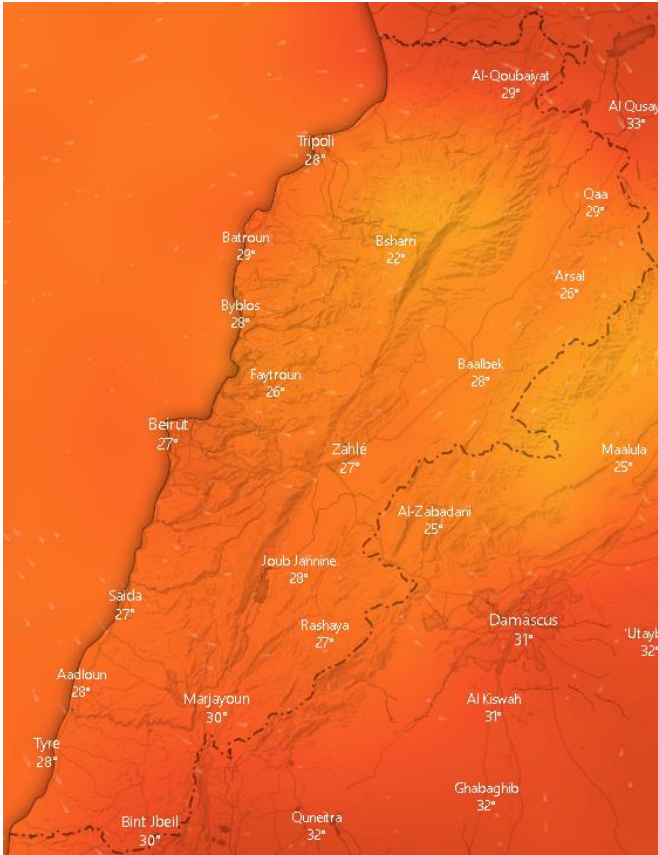

Lebanon for 10 October 2020