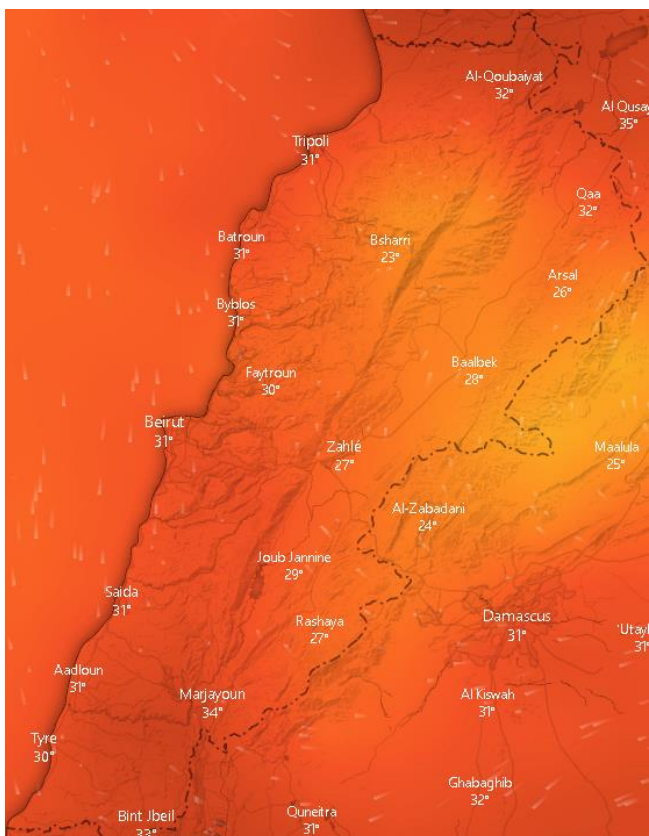

Lebanon for 9 October 2020