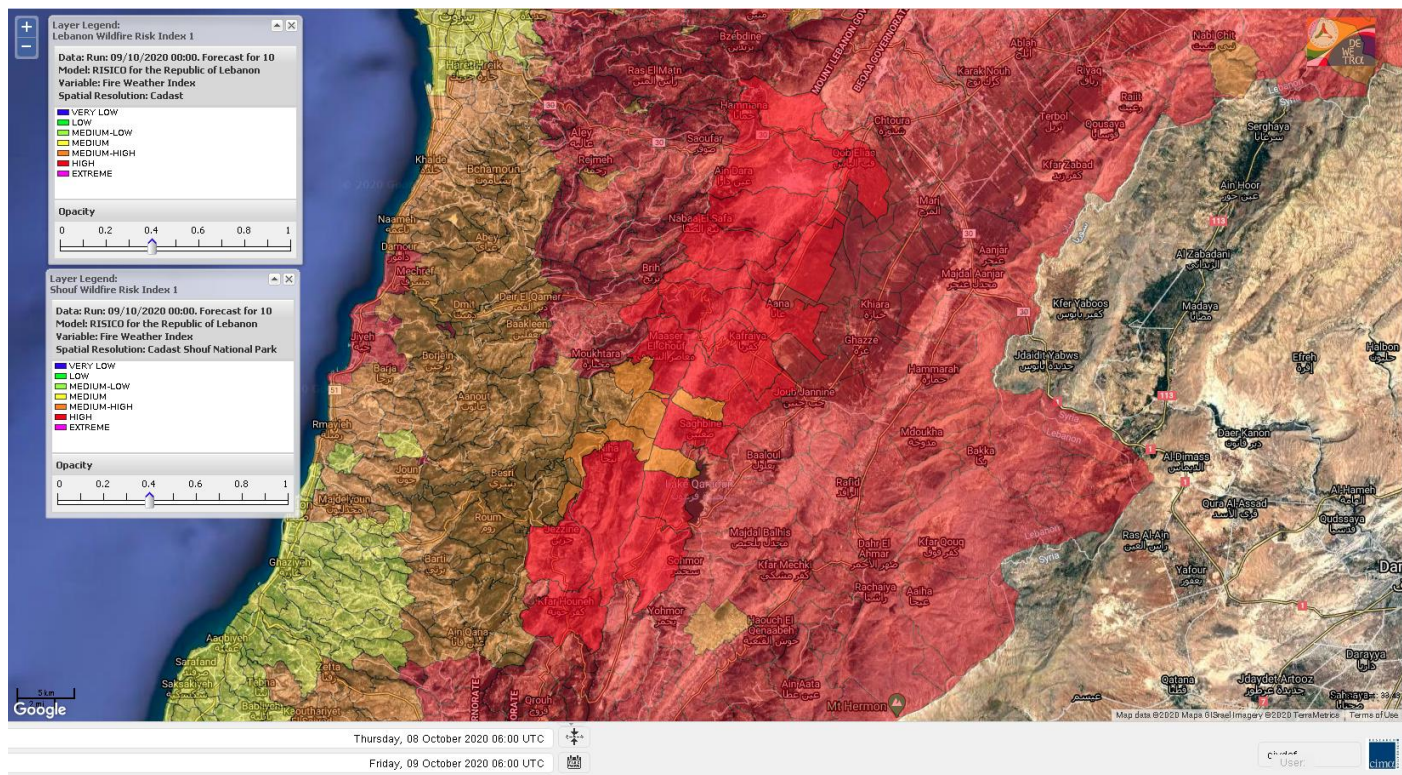

Shouf Biosphere Reserve Forecast for 10 October 2020