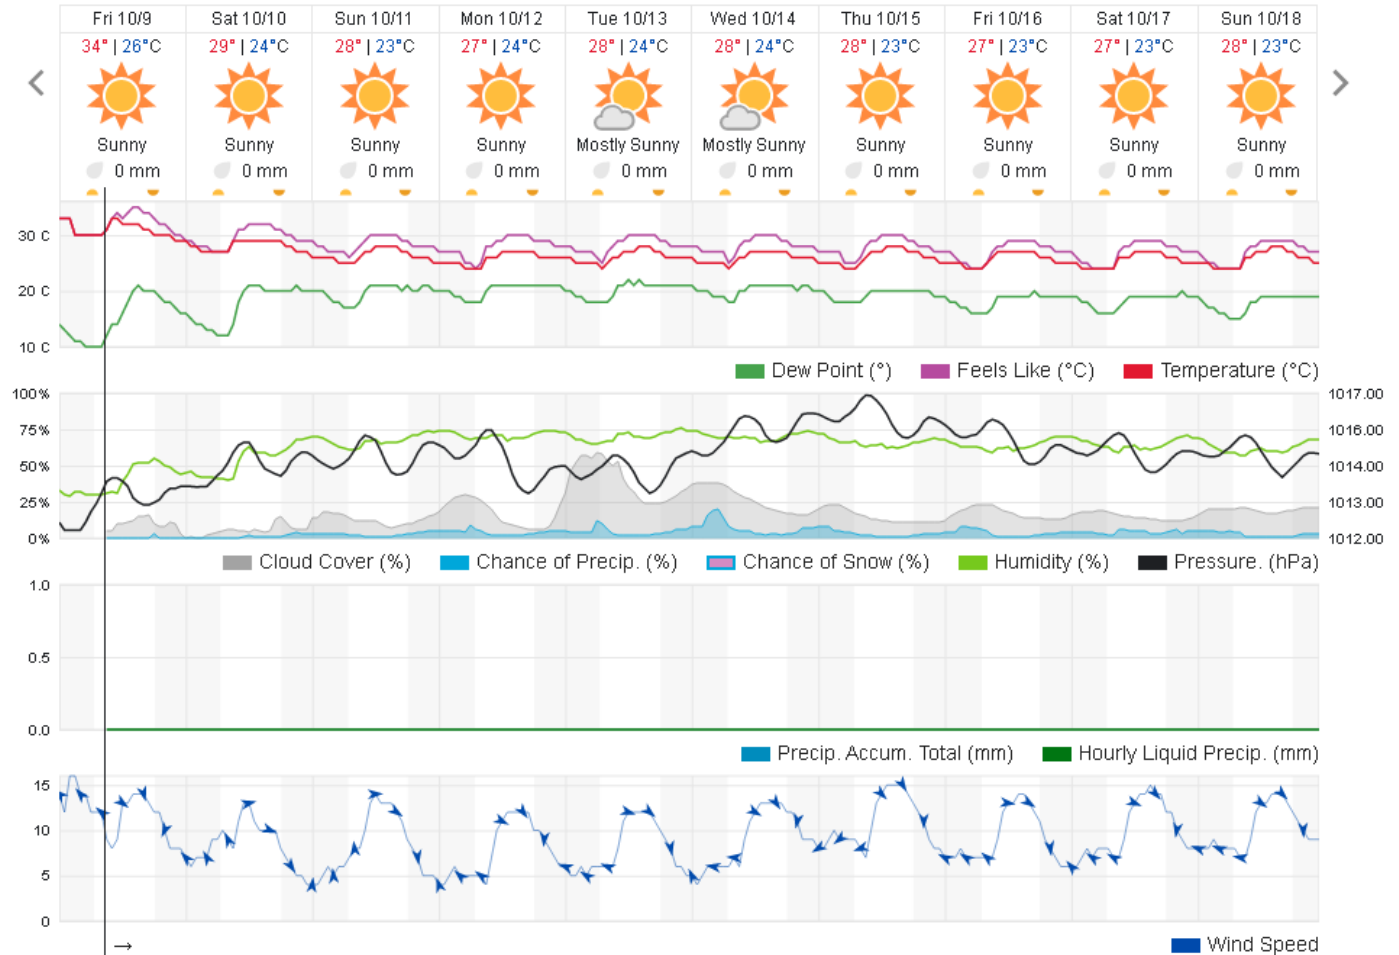

Beirut, Beirut, Lebanon 10-Day Weather Forecast ★ 🏠

☀️ **30°** ACHRAFIEH,RIZK STATION | [CHANGE](#) ▼

TODAY

HOURLY

10-DAY

CALENDAR

HISTORY

WUNDERMAP

⚙️ Customize

Nord

Koura

Municipality	09-Oct	10-Oct	11-Oct	Municipality	09-Oct	10-Oct	11-Oct	Municipality	09-Oct	10-Oct	11-Oct
Aaba	MH	MH	M	Afsaddiq	MH	MH	M	Ain Ekrine	MH	MH	M
Amioun	MH	MH	M	Anfeh	MH	M	M	Badbhoun	MH	MH	M
Barghoun	MH	MH	M	Barsa	H	M	M	Batroumine	MH	M	M
Bdebba	MH	MH	M	Bechmizzine	MH	MH	M	Bednayel El-Koura	H	MH	M
Bhabbouch El-Koura	MH	MH	M	Bkeftine	H	M	M	Bnehran	MH	MH	M
Bqaiiaa El-Koura	MH	M	M	Bsarma	MH	MH	M	Btaaboura	MH	MH	M
Bterram	MH	MH	M	Btouratij	MH	M	M	Bziza	MH	MH	M
Dar Beechar	H	MH	M	Dar Chmezzine	MH	MH	M	Deddeh	H	M	M
Deir El-Balamand	MH	MH	M	Fih	H	MH	M	Hraiche	MH	M	M
Ijdaabrine	MH	MH	M	Kaftoun	MH	MH	M	Kefraya El-Koura	MH	MH	M
Kfarakka	MH	MH	M	Kfarhata	MH	MH	M	Kfarhazir	MH	MH	M