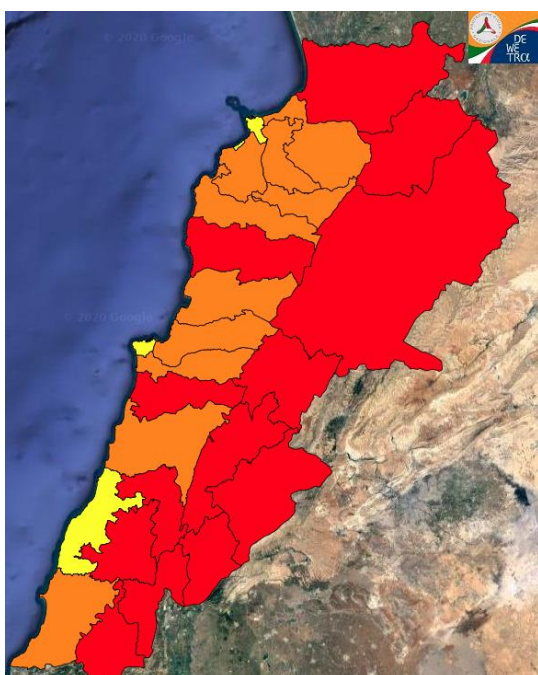

Beirut, 9 October 2020

FIRE RISK INDEX

8 October 2020

9 October 2020

10 October 2020

11 October 2020

Layer Legend:
Lebanon Wildfire Risk Index 1

Data: Run: 09/10/2020 00:00. Forecast for 9
Model: RISICO for the Republic of Lebanon
Variable: Fire Weather Index
Spatial Resolution: Caza