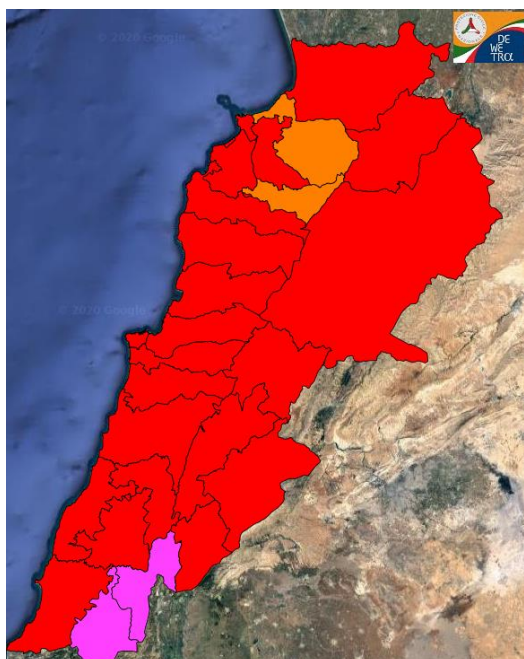

FIRE RISK INDEX

8 October 2020