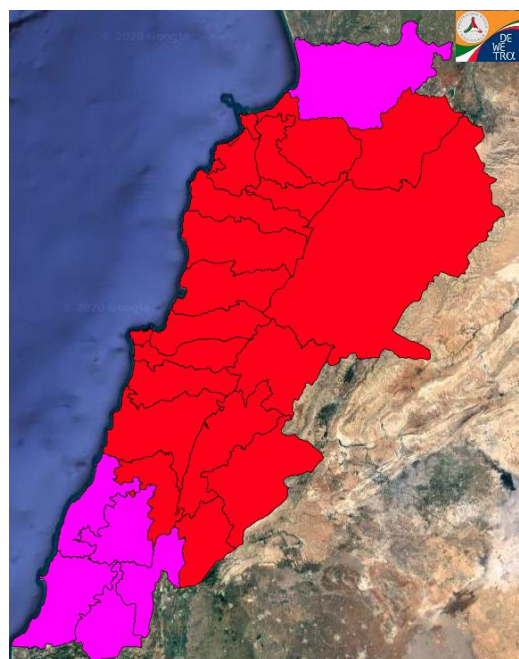

9 October 2020