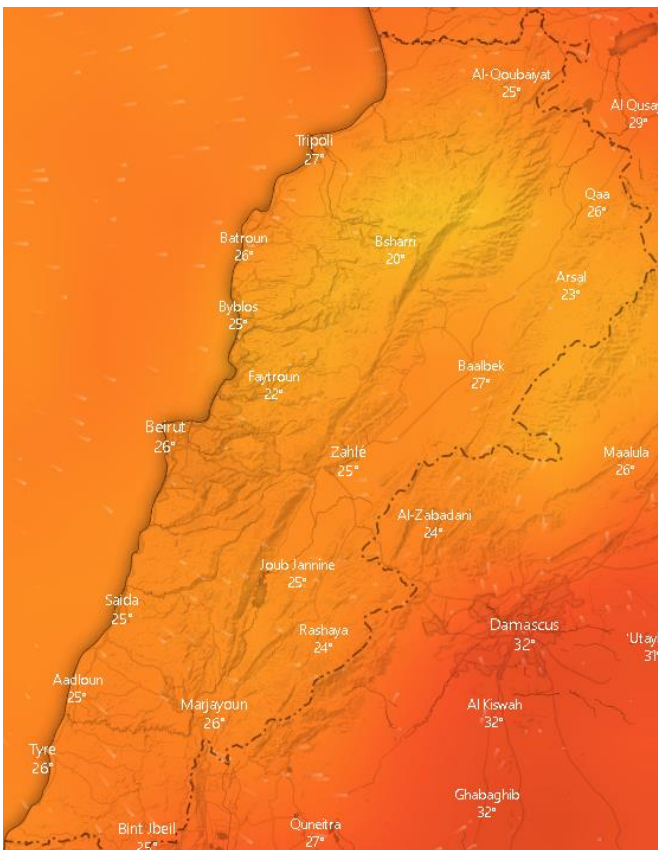

Jabal Moussa Reserve Forecast for 11 October 2020

Lebanon for 9 October 2020

Lebanon for 10 October 2020

Lebanon for 11 October 2020

Beirut, Beirut, Lebanon 10-Day Weather Forecast ★ 🏠

☀️ **30°** ACHRAFIEH,RIZK STATION | [CHANGE](#) ▼