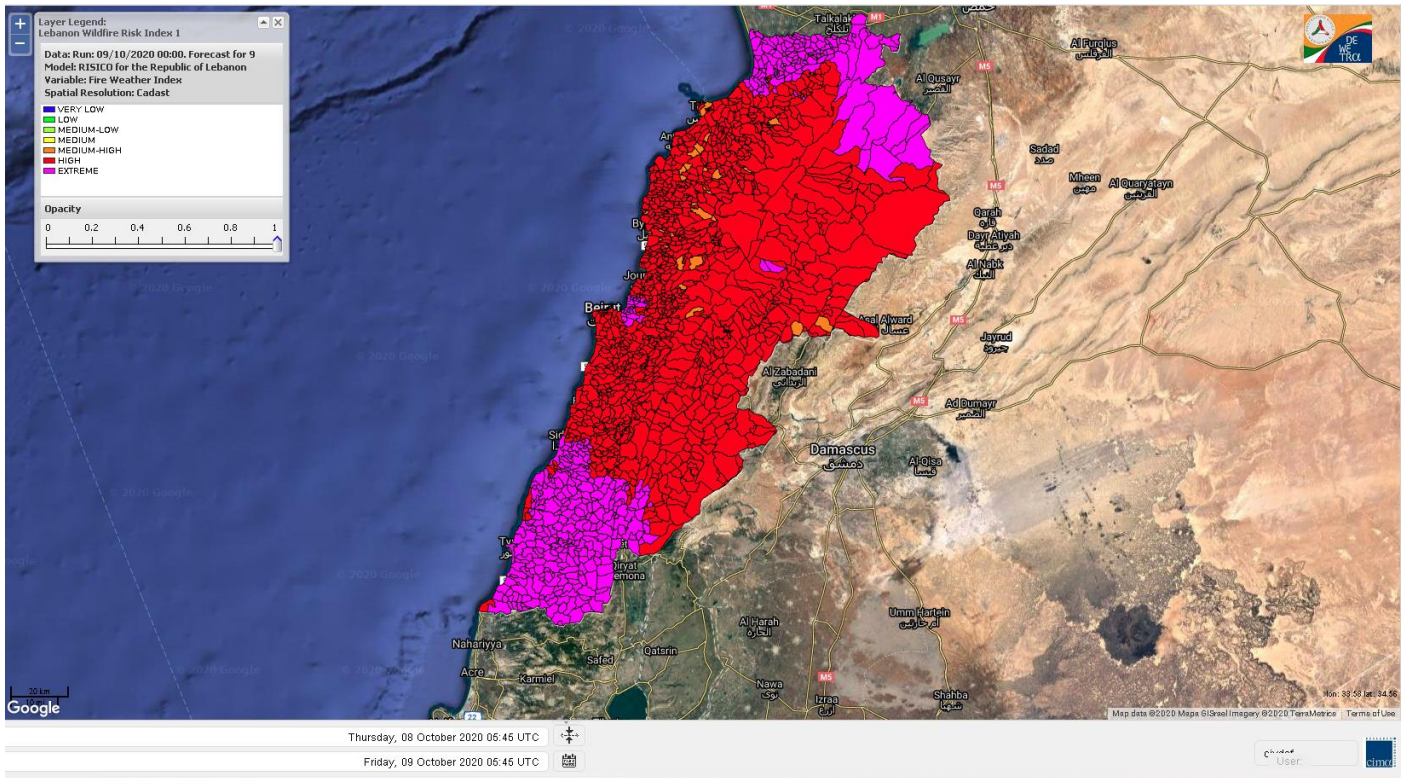

Lebanon for 9 October 2020