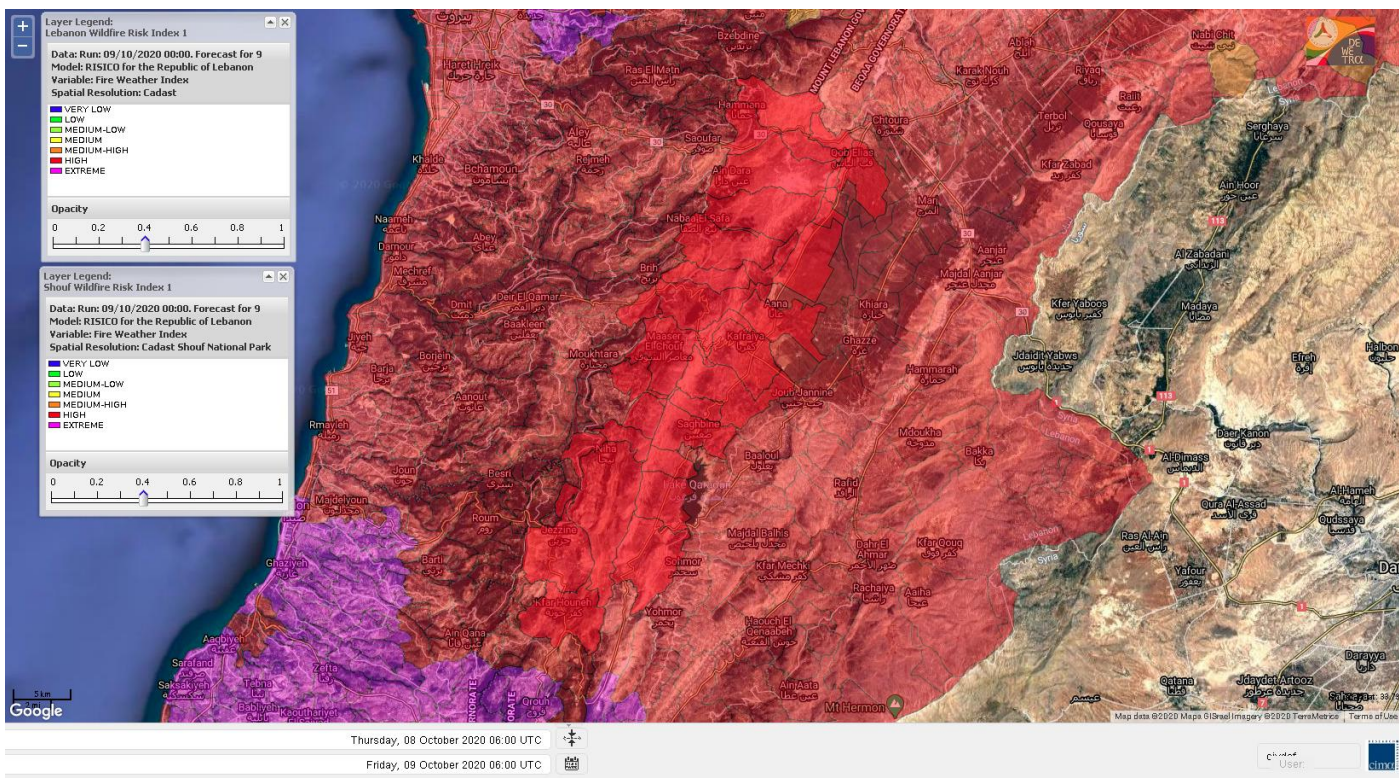

- VERY LOW
- LOW
- MEDIUM-LOW
- MEDIUM
- MEDIUM-HIGH
- HIGH
- EXTREME

Lebanon for 9 October 2020

Lebanon for 10 October 2020

Lebanon for 11 October 2020

Shouf Biosphere Reserve Forecast for 9 October 2020