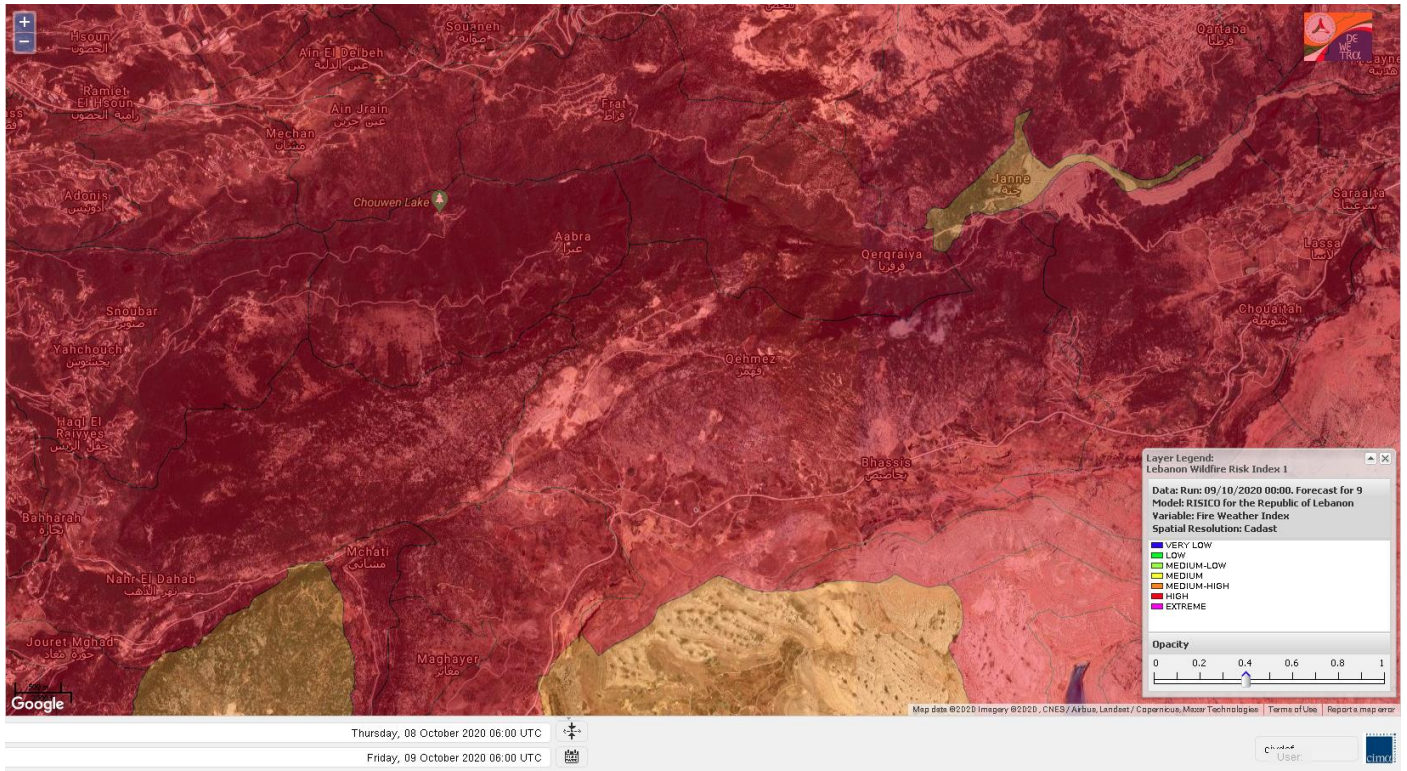

Jabal Moussa Reserve Forecast for 9 October 2020