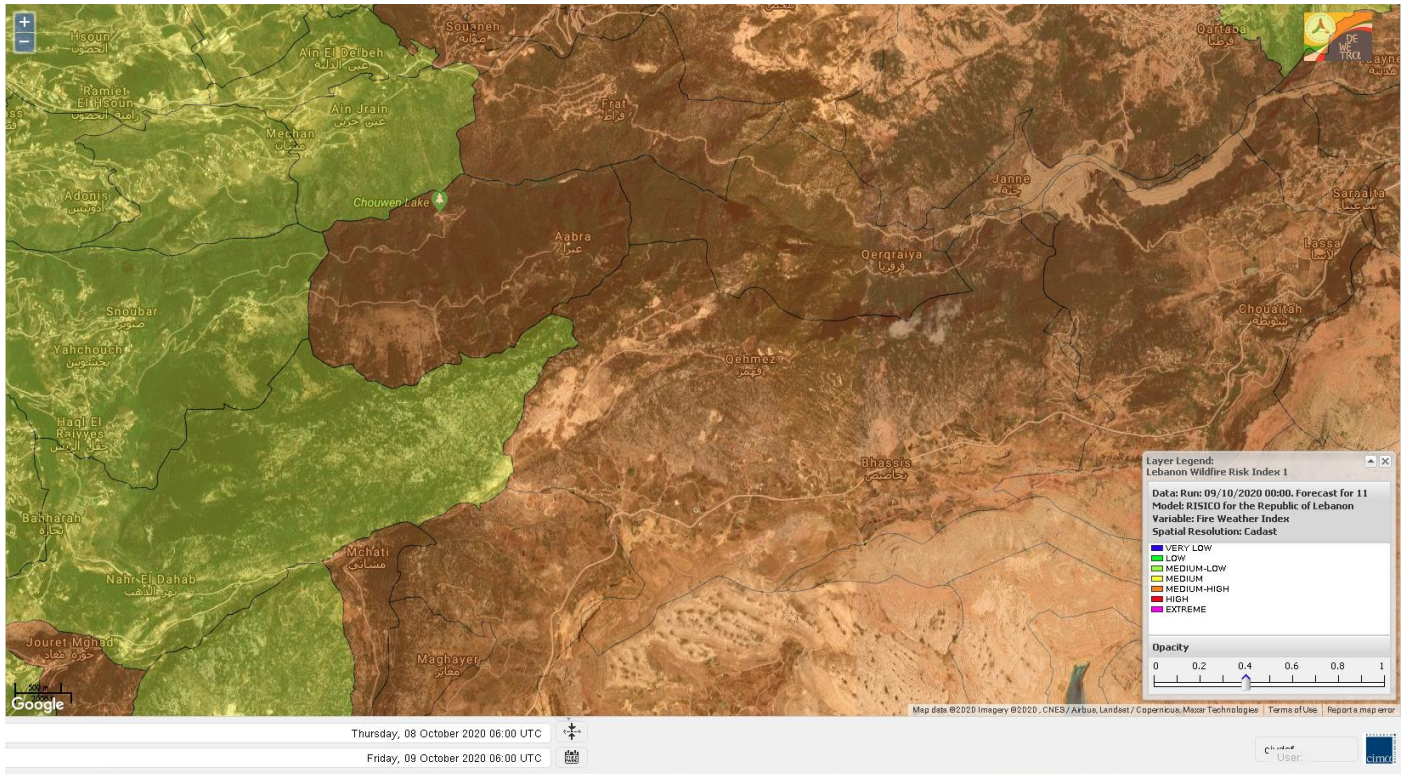

Jabal Moussa Reserve Forecast for 11 October 2020

Lebanon for 9 October 2020

Lebanon for 10 October 2020

Lebanon for 11 October 2020

Beirut, Beirut, Lebanon 10-Day Weather Forecast ★ 🏠

☀️ **30°** ACHRAFIEH,RIZK STATION | [CHANGE](#) ▼