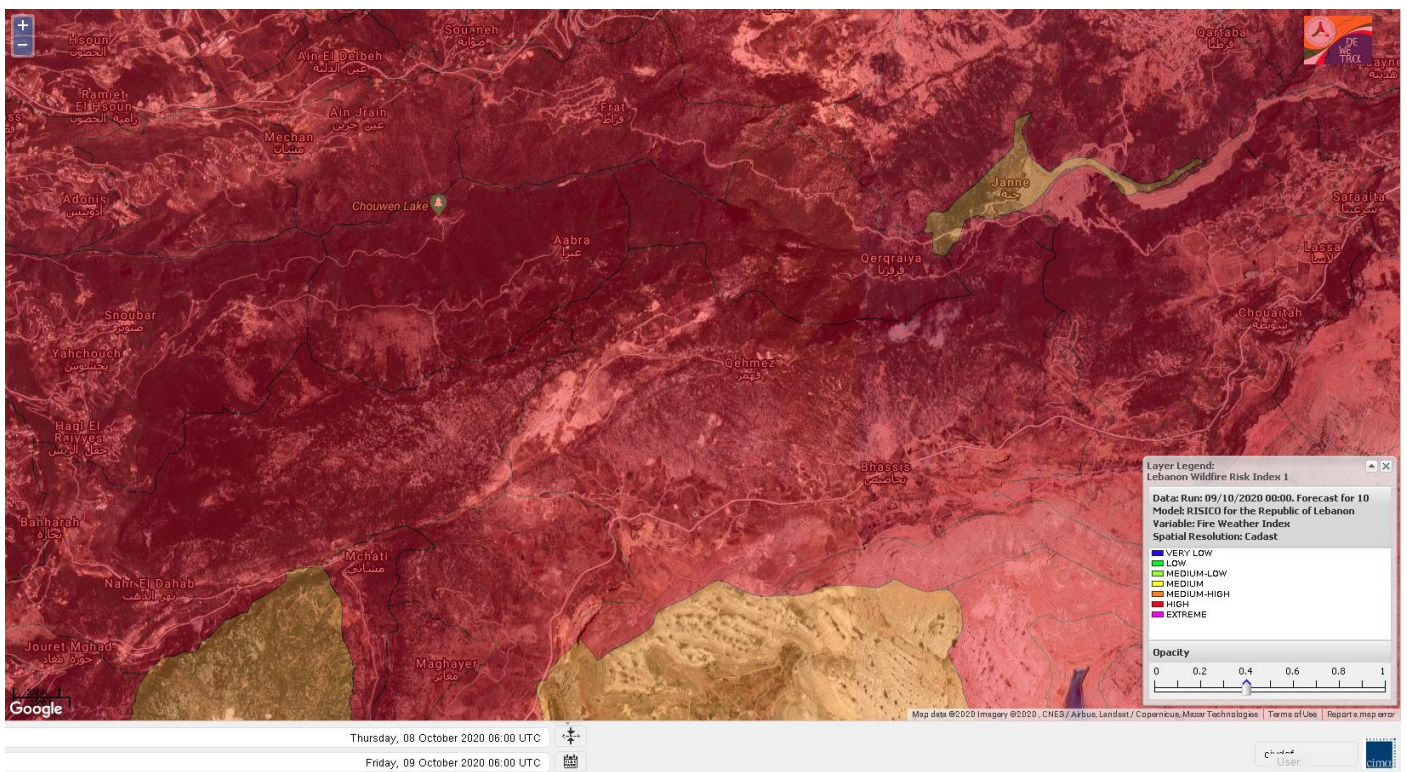

Jabal Moussa Reserve Forecast for 11 October 2020

Lebanon for 9 October 2020

Lebanon for 10 October 2020

Lebanon for 11 October 2020

Beirut, Beirut, Lebanon 10-Day Weather Forecast ★ 🏠

☀️ **30°** ACHRAFIEH,RIZK STATION | [CHANGE](#) ▼