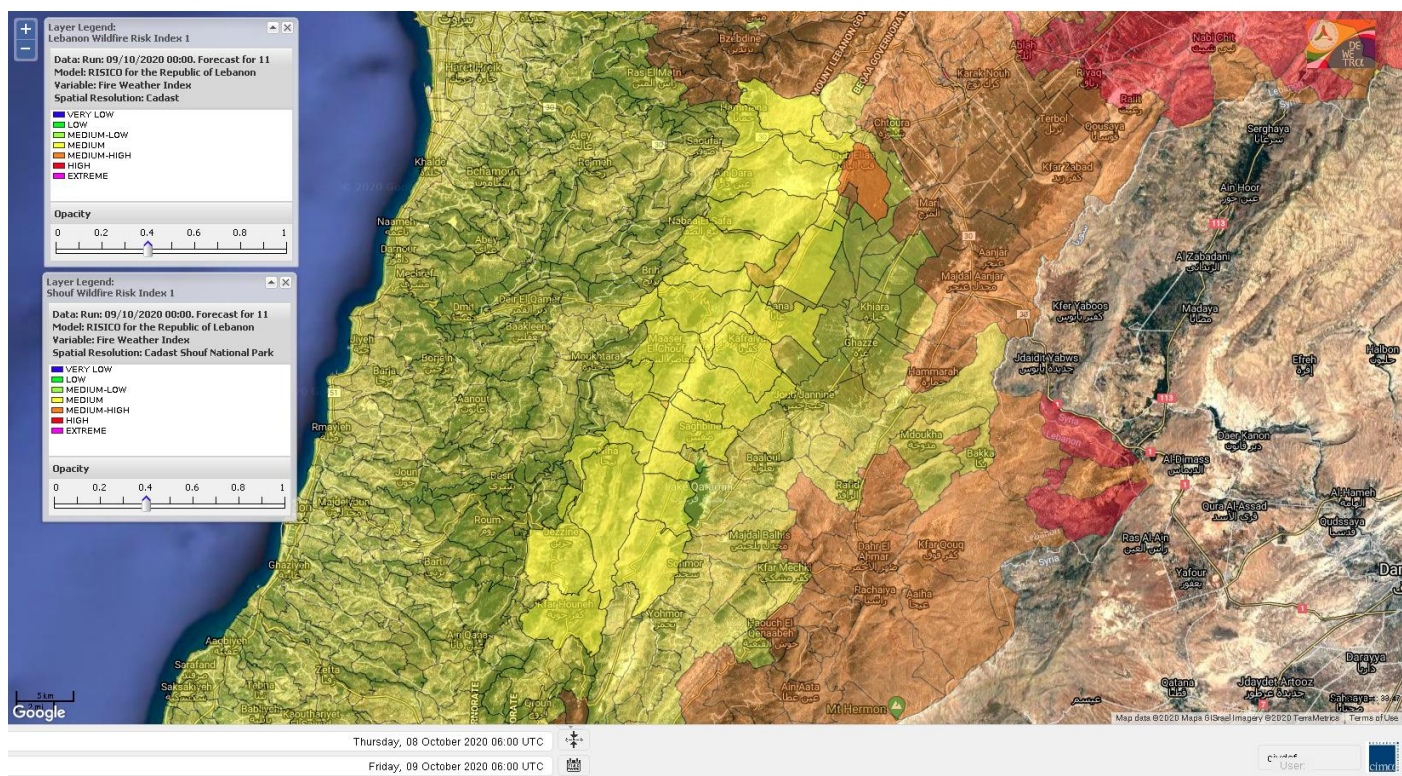

Shouf Biosphere Reserve Forecast for 11 October 2020