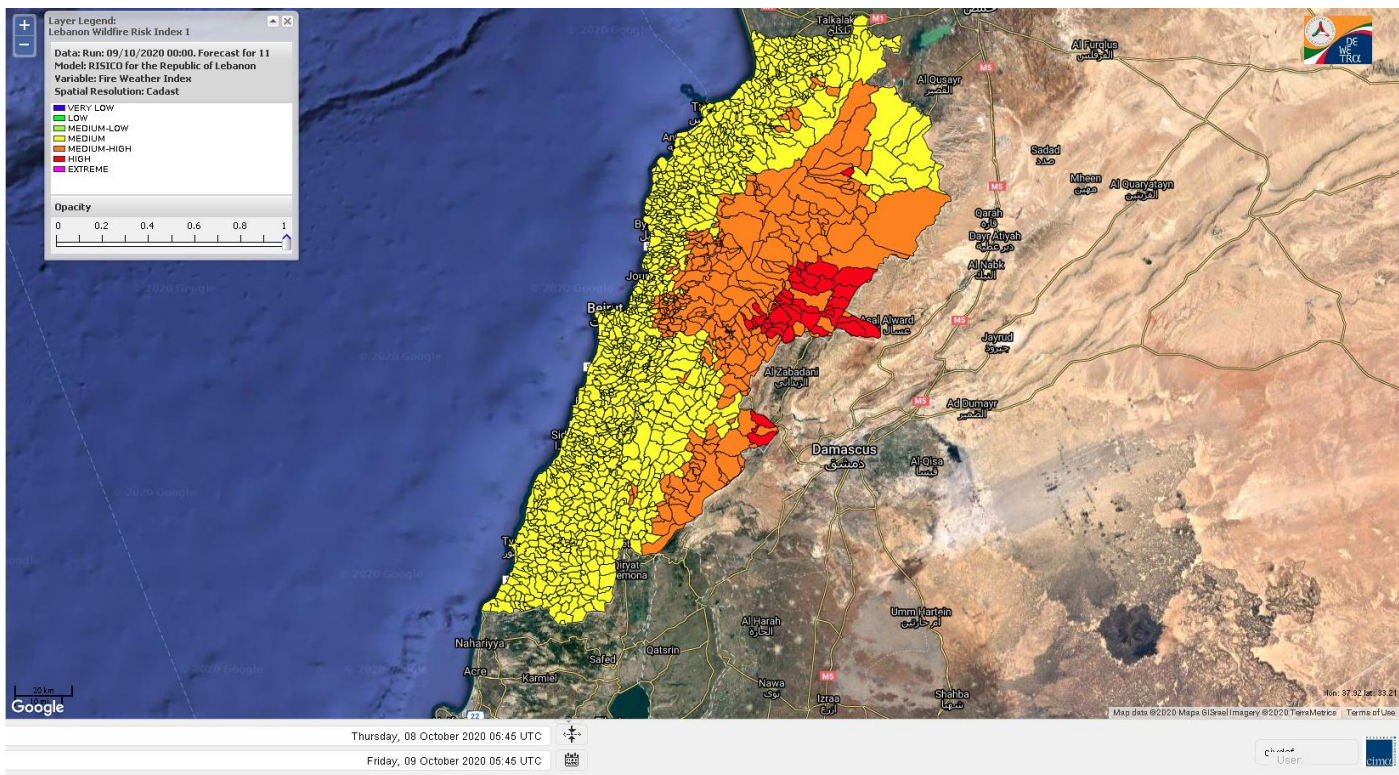

- VERY LOW
- LOW
- MEDIUM-LOW
- MEDIUM
- MEDIUM-HIGH
- HIGH
- EXTREME

Lebanon for 9 October 2020

Lebanon for 10 October 2020

Lebanon for 11 October 2020

Shouf Biosphere Reserve Forecast for 9 October 2020