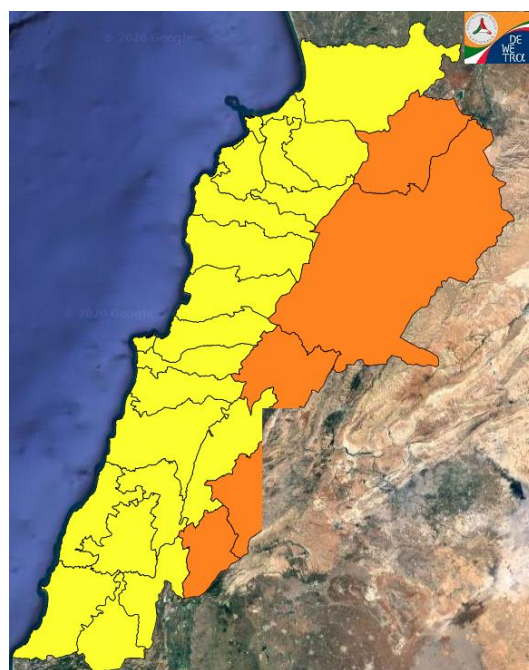

Beirut, 9 October 2020

FIRE RISK INDEX

8 October 2020

9 October 2020

10 October 2020

11 October 2020

Layer Legend:
Lebanon Wildfire Risk Index 1

Data: Run: 09/10/2020 00:00. Forecast for 9
Model: RISICO for the Republic of Lebanon
Variable: Fire Weather Index
Spatial Resolution: Caza