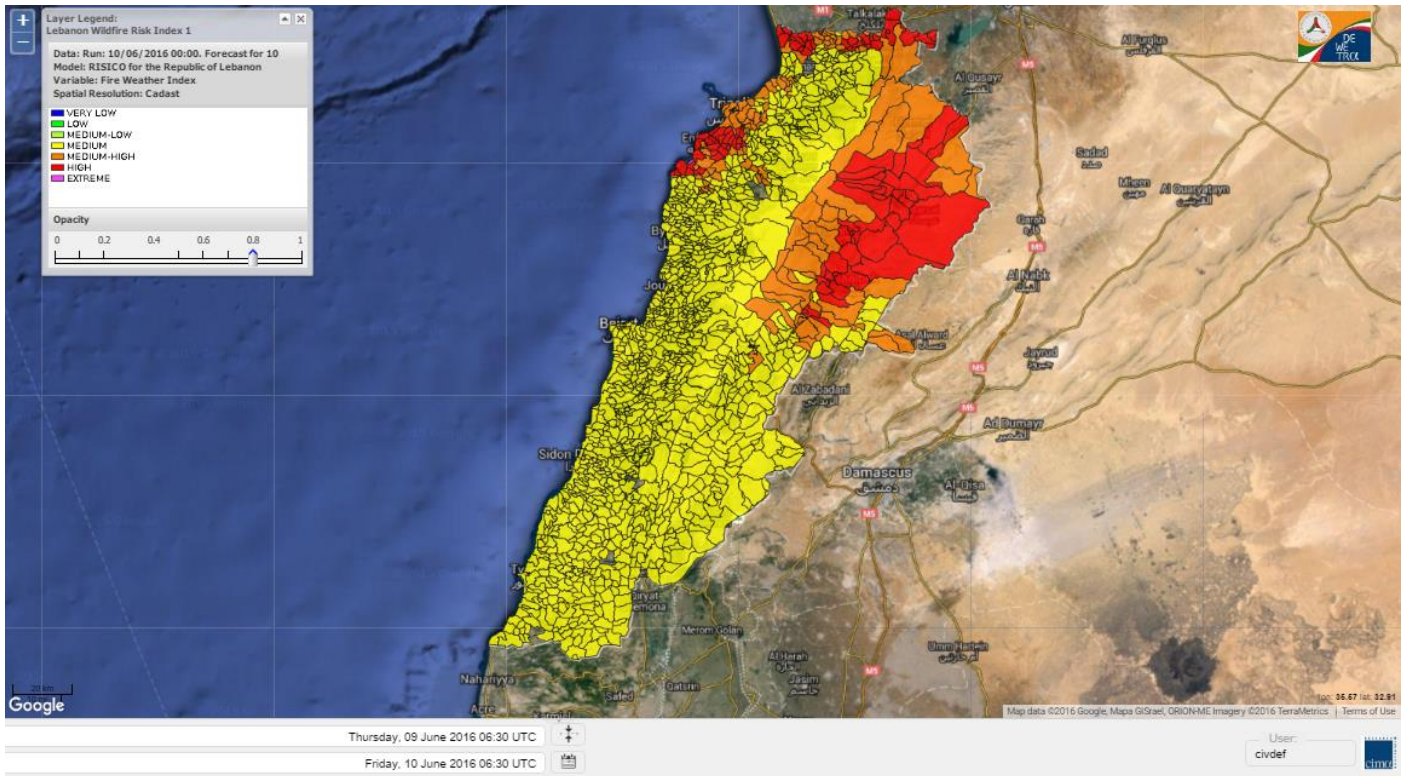

Lebanon for 10 June 2016