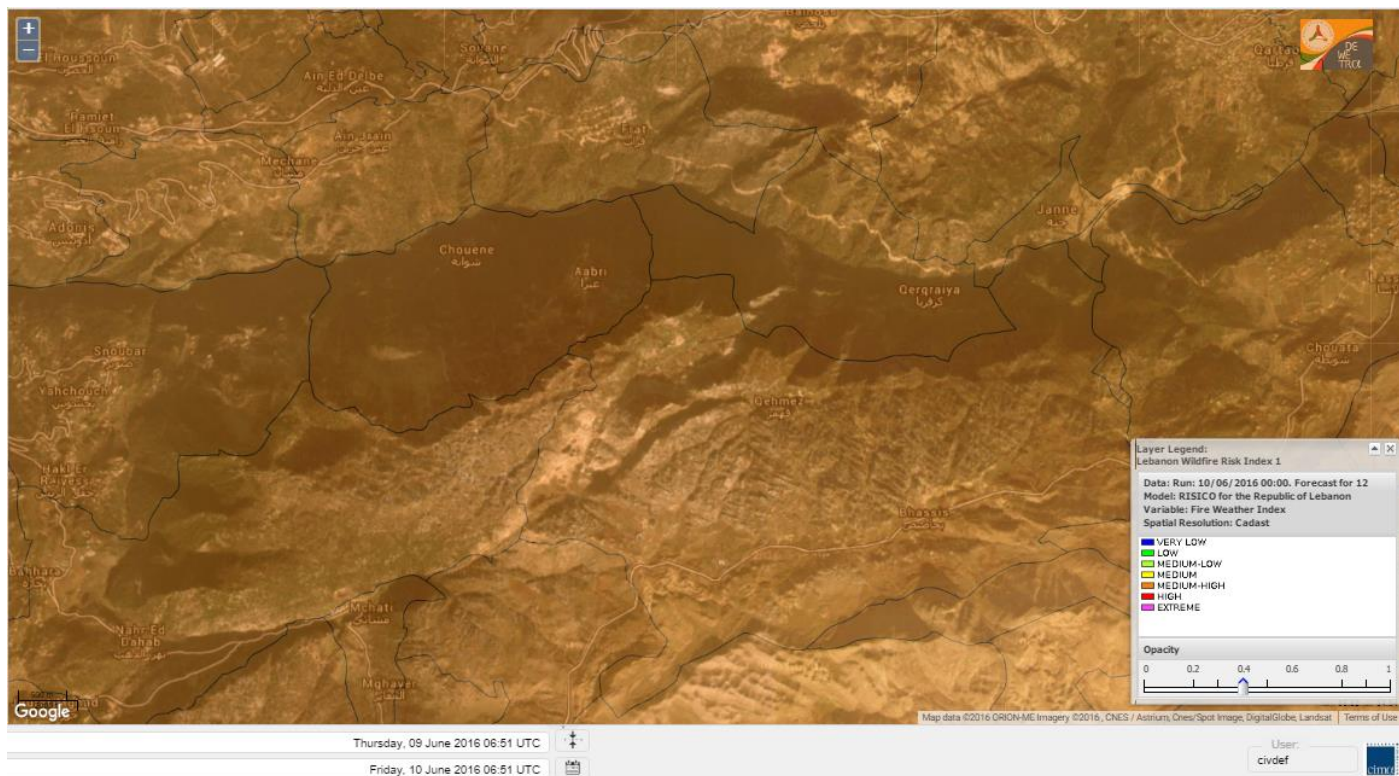

Shouf Biosphere Reserve Forecast for 12 June 2016

Jabal Moussa Reserve Forecast for 10 June 2016

Jabal Moussa Reserve Forecast for 11 June 2016

Jabal Moussa Reserve Forecast for 12 June 2016

Nord

Koura

Municipality	10-Jun	11-Jun	12-Jun	Municipality	10-Jun	11-Jun	12-Jun	Municipality	10-Jun	11-Jun	12-Jun
Aaba	H	H	MH	Afsaddiq	H	H	MH	Ain Ekrine	M	M	MH
Amioun	MH	H	MH	Anfeh	H	H	M	Badbhoun	MH	MH	MH
Barghoun	MH	MH	MH	Barsa	H	H	MH	Batroumine	H	H	MH
Bdebba	H	H	MH	Bechmizine	H	H	MH	Bednaye El-Koura	MH	MH	M
Bhabbouch El-Koura	M	M	MH	Bkeftine	H	H	MH	Bnehran	M	M	MH
Bqaiia El-Koura	H	H	MH	Bsarma	MH	MH	MH	Btaaboura	MH	MH	MH
Bterram	H	H	MH	Btouratij	H	H	MH	Bziza	M	M	MH
Dar Beehtar	MH	MH	MH	Dar Chmezzine	MH	MH	MH	Deddeh	H	H	MH
Deir El-Balamand	H	H	MH	Fih	H	H	MH	Hraiche	H	H	MH
Ijdaabrine	MH	M	M	Kaftoun	M	M	MH	Kefraya El-Koura	H	H	M
Kfarakka	M	MH	MH	Kfarhata	H	MH	M	Kfarhazir	MH	MH	MH
Kfarkahel	H	H	MH	Kfarsaroun	M	MH	MH	Kosba	M	M	MH
Mejdel el-Koura	M	M	MH	Nakhle	H	H	MH	Qalhat	H	H	MH
Ras Masqa	MH	MH	MH	Rechdibbine	M	M	MH	Zakroun	MH	MH	MH
Zgharta El-Mtaouile	M	M	MH								