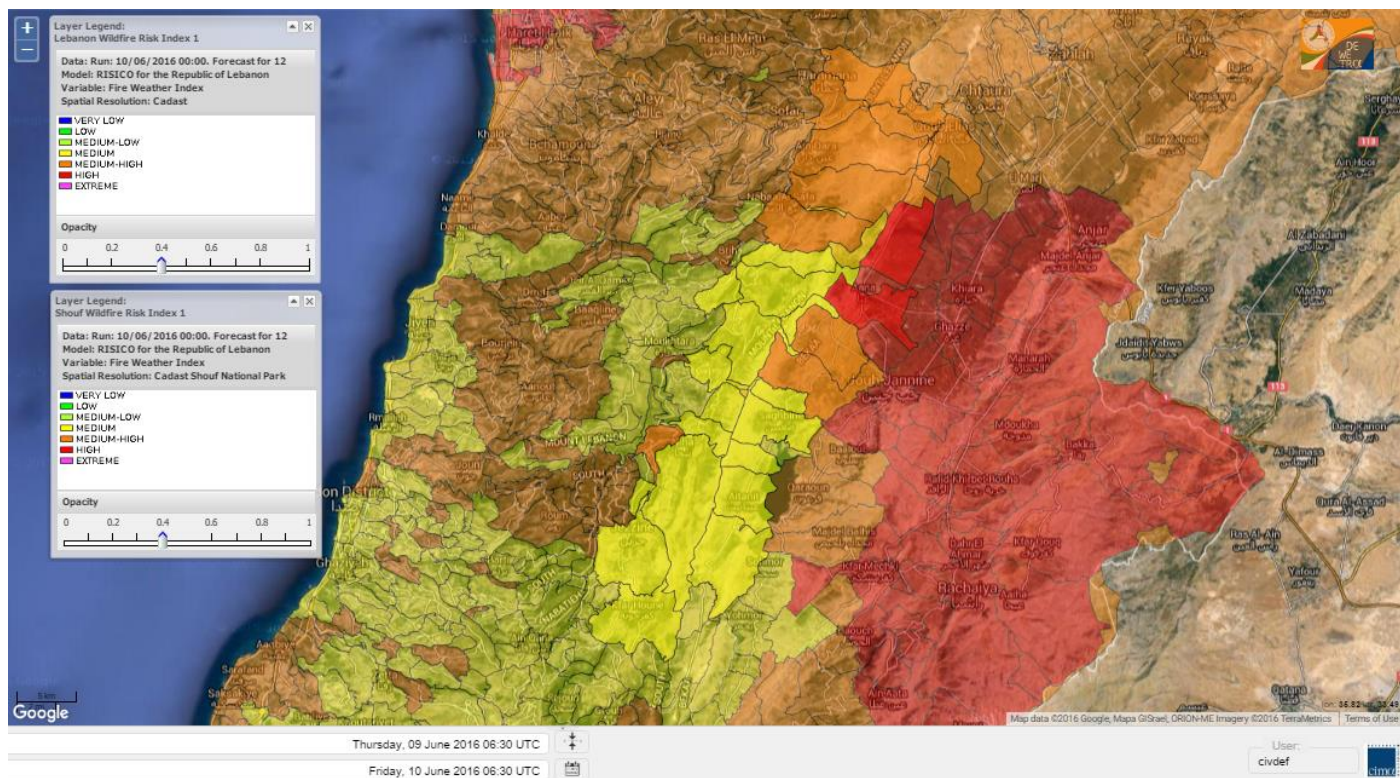

Shouf Biosphere Reserve Forecast for 12 June 2016