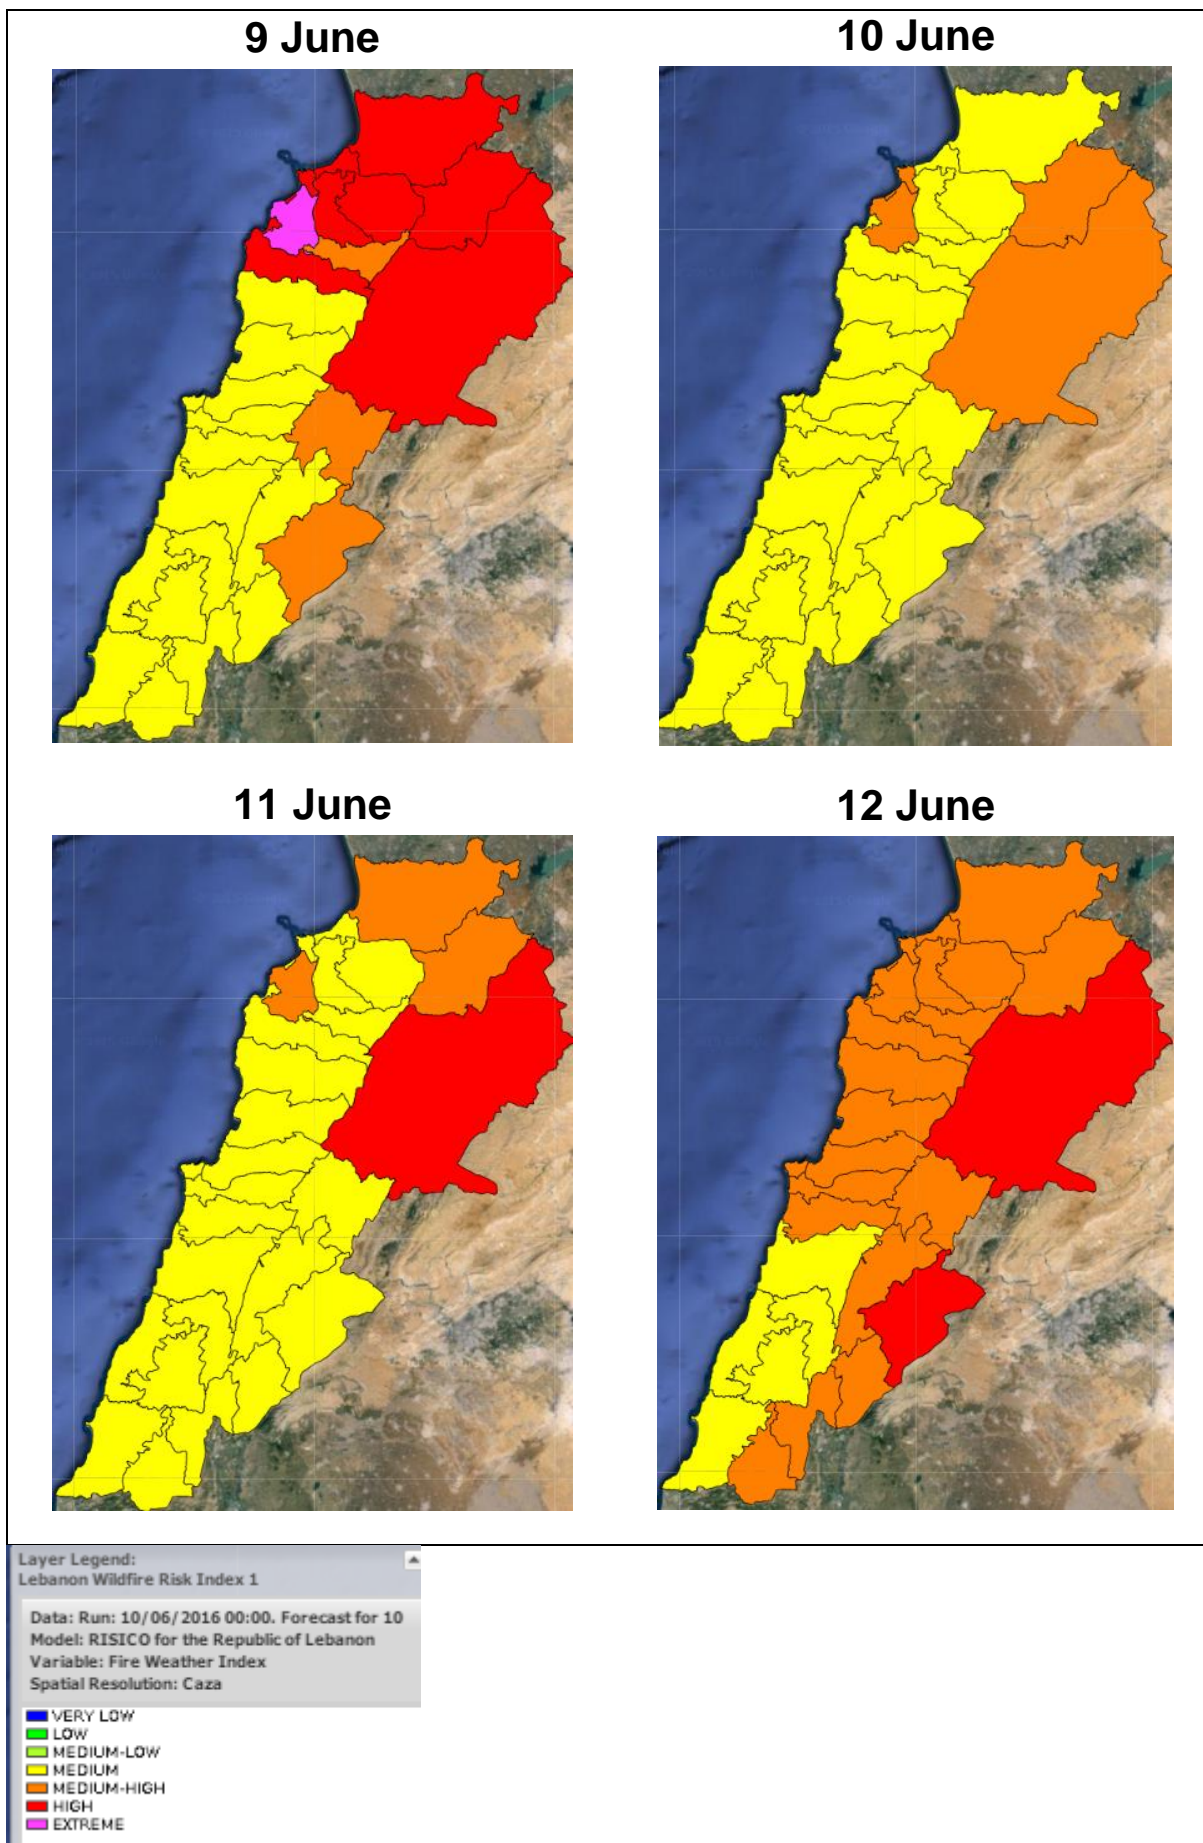

FIRE RISK INDEX