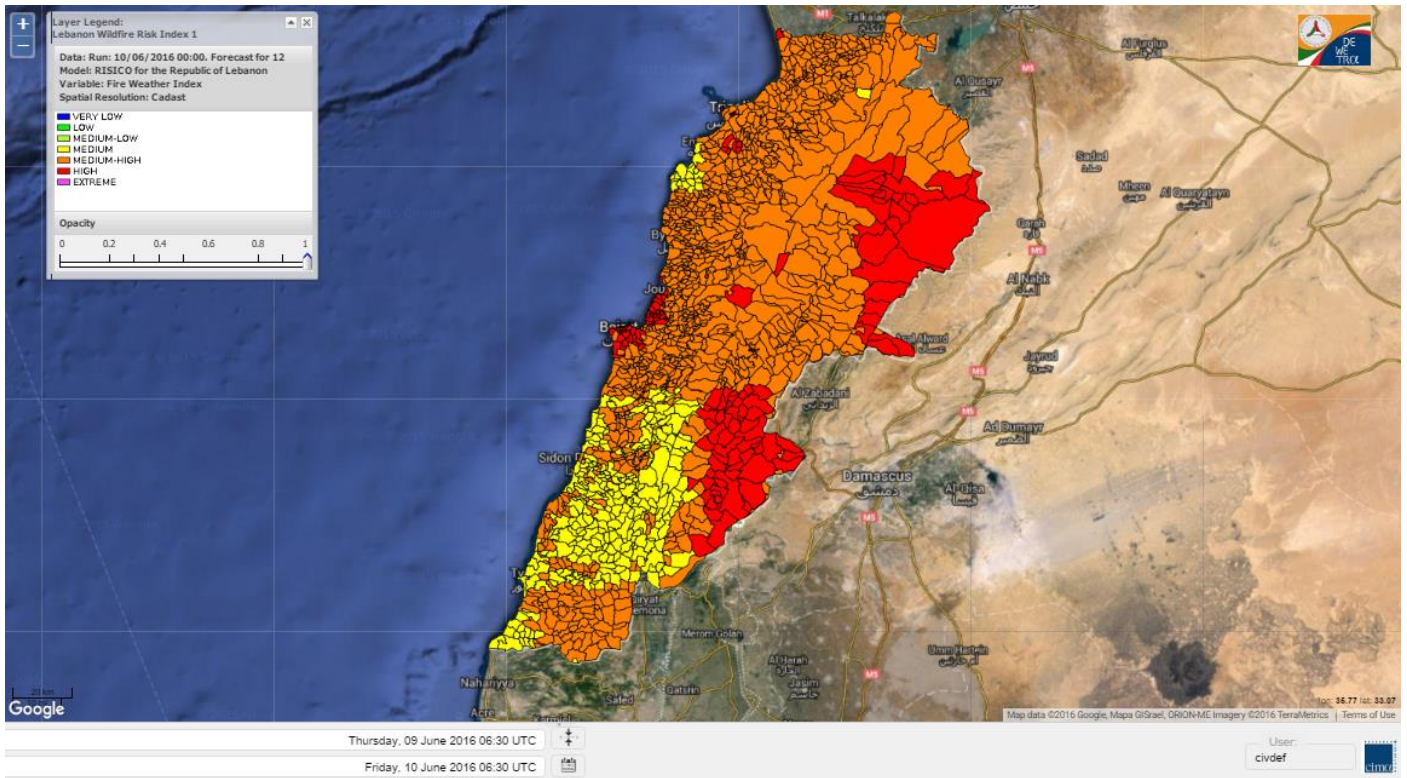

Beirut, 10 June 2016

FIRE RISK INDEX

Lebanon for 10 June 2016

Lebanon for 11 June 2016

Lebanon for 12 June 2016

Shouf Biosphere Reserve Forecast for 10 June 2016

Shouf Biosphere Reserve Forecast for 11 June 2016