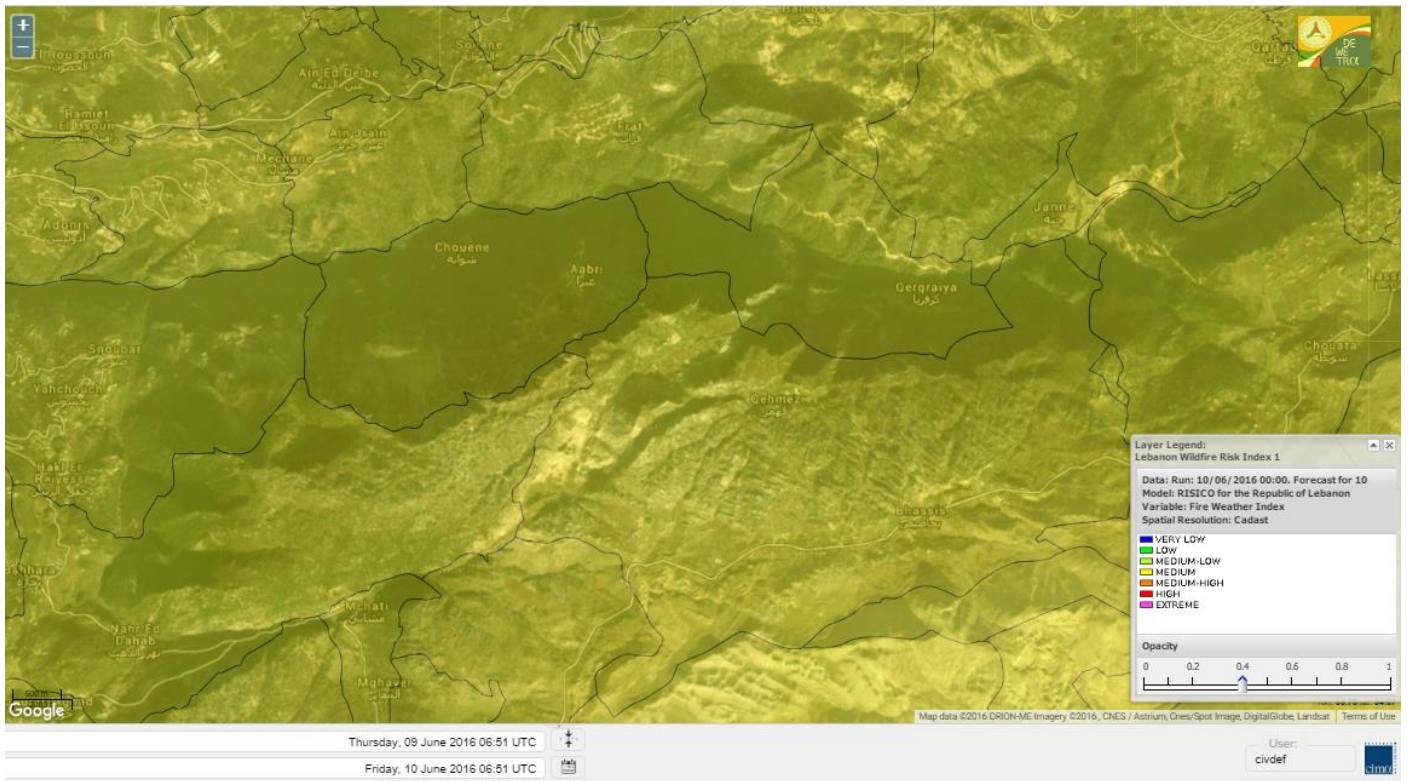

Jabal Moussa Reserve Forecast for 10 June 2016