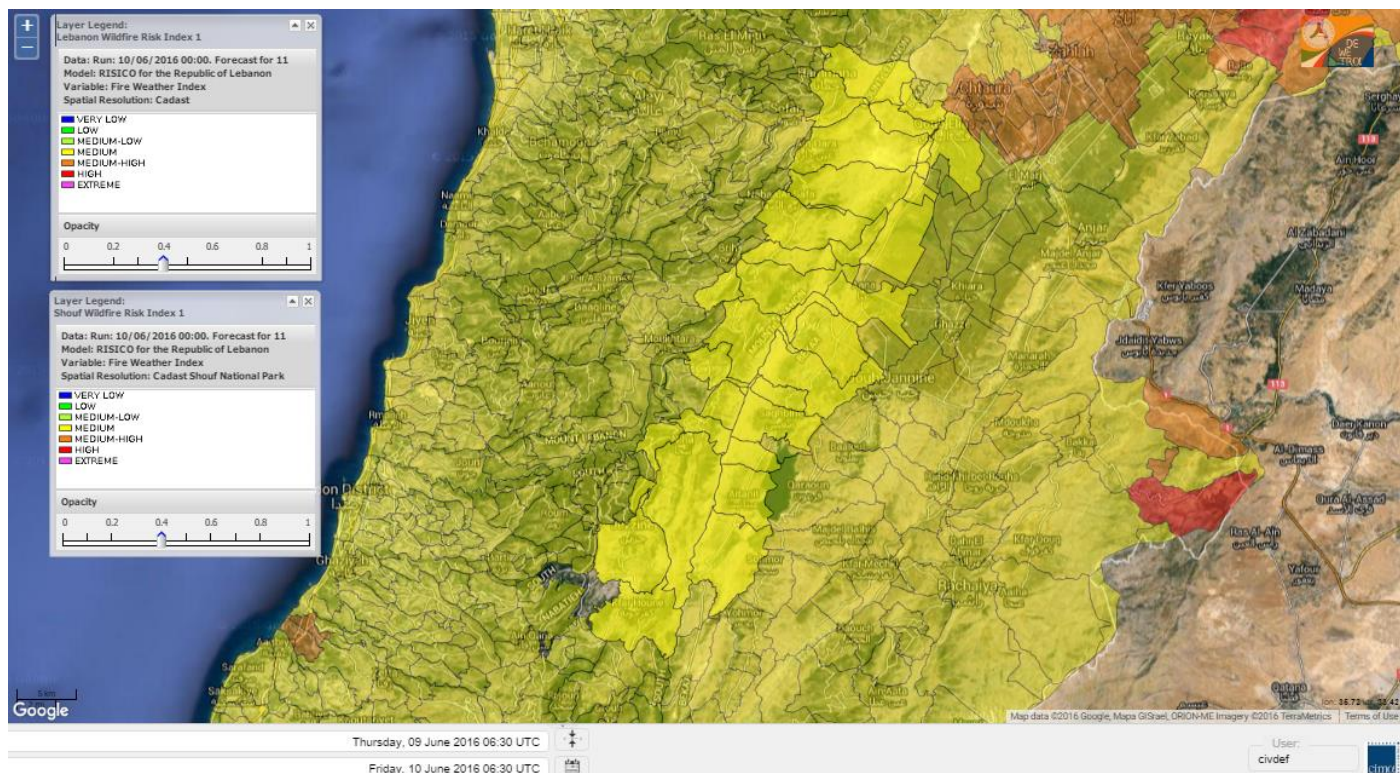

Beirut, 10 June 2016

FIRE RISK INDEX

Lebanon for 10 June 2016

Lebanon for 11 June 2016

Lebanon for 12 June 2016

Shouf Biosphere Reserve Forecast for 10 June 2016

Shouf Biosphere Reserve Forecast for 11 June 2016