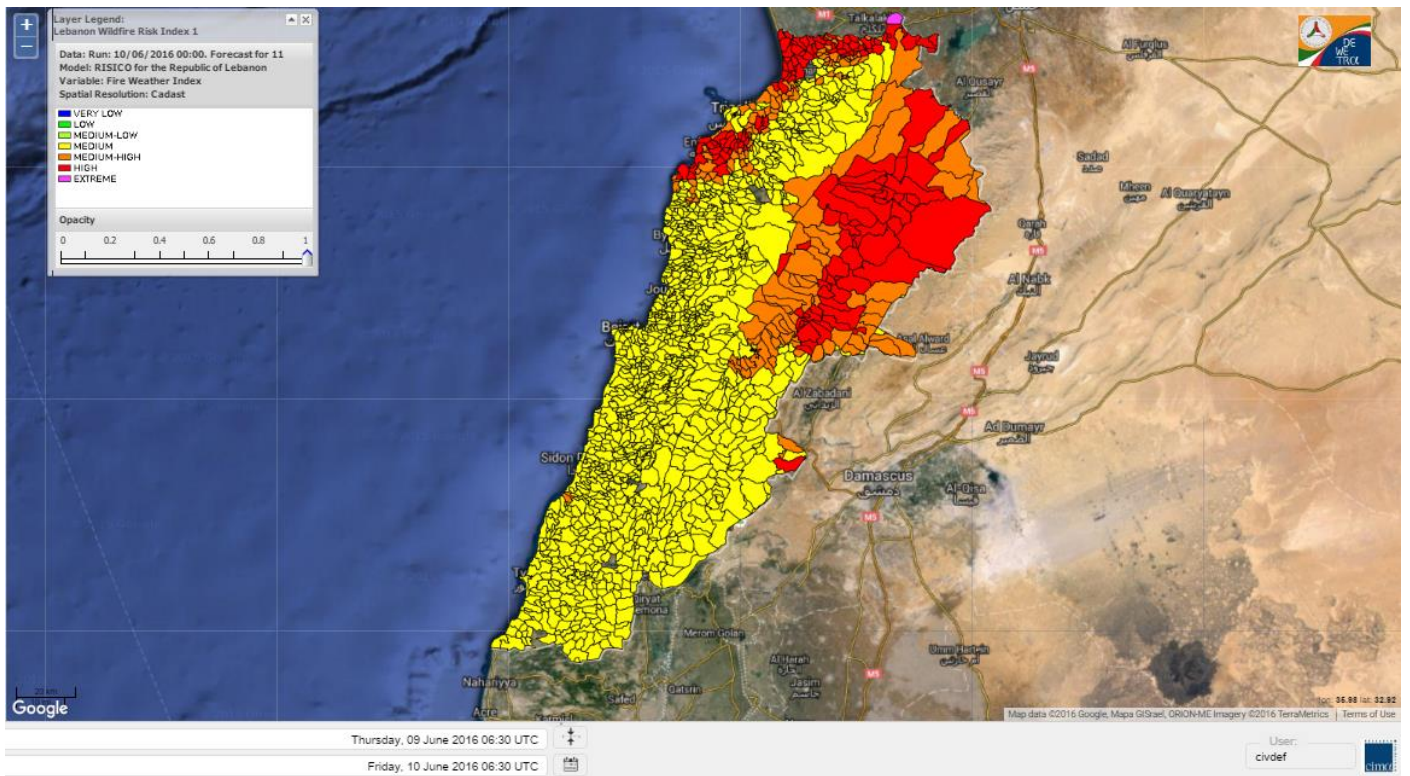

Beirut, 10 June 2016

FIRE RISK INDEX

Lebanon for 10 June 2016

Lebanon for 11 June 2016

Lebanon for 12 June 2016

Shouf Biosphere Reserve Forecast for 10 June 2016

Shouf Biosphere Reserve Forecast for 11 June 2016