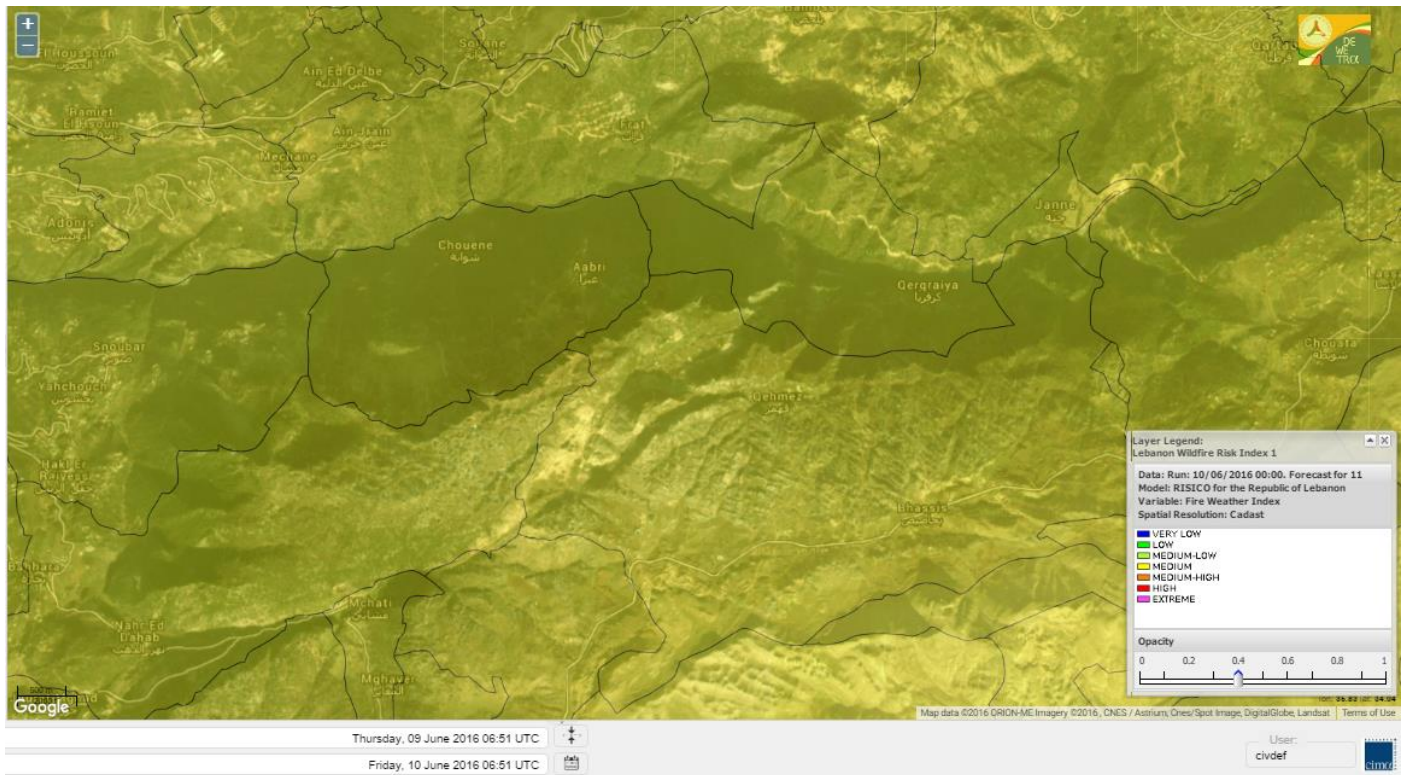

Jabal Moussa Reserve Forecast for 11 June 2016