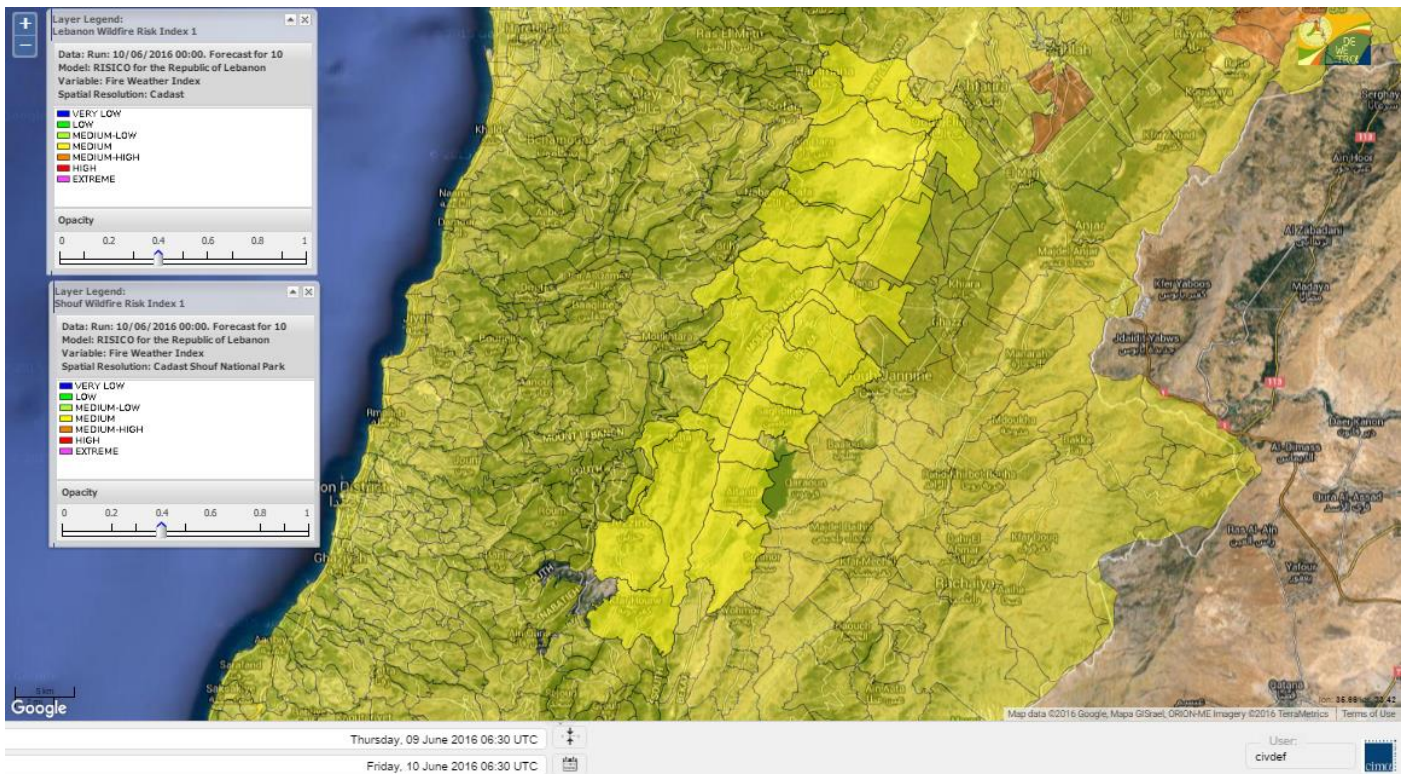

Beirut, 10 June 2016

FIRE RISK INDEX

Lebanon for 10 June 2016

Lebanon for 11 June 2016

Lebanon for 12 June 2016

Shouf Biosphere Reserve Forecast for 10 June 2016

Shouf Biosphere Reserve Forecast for 11 June 2016