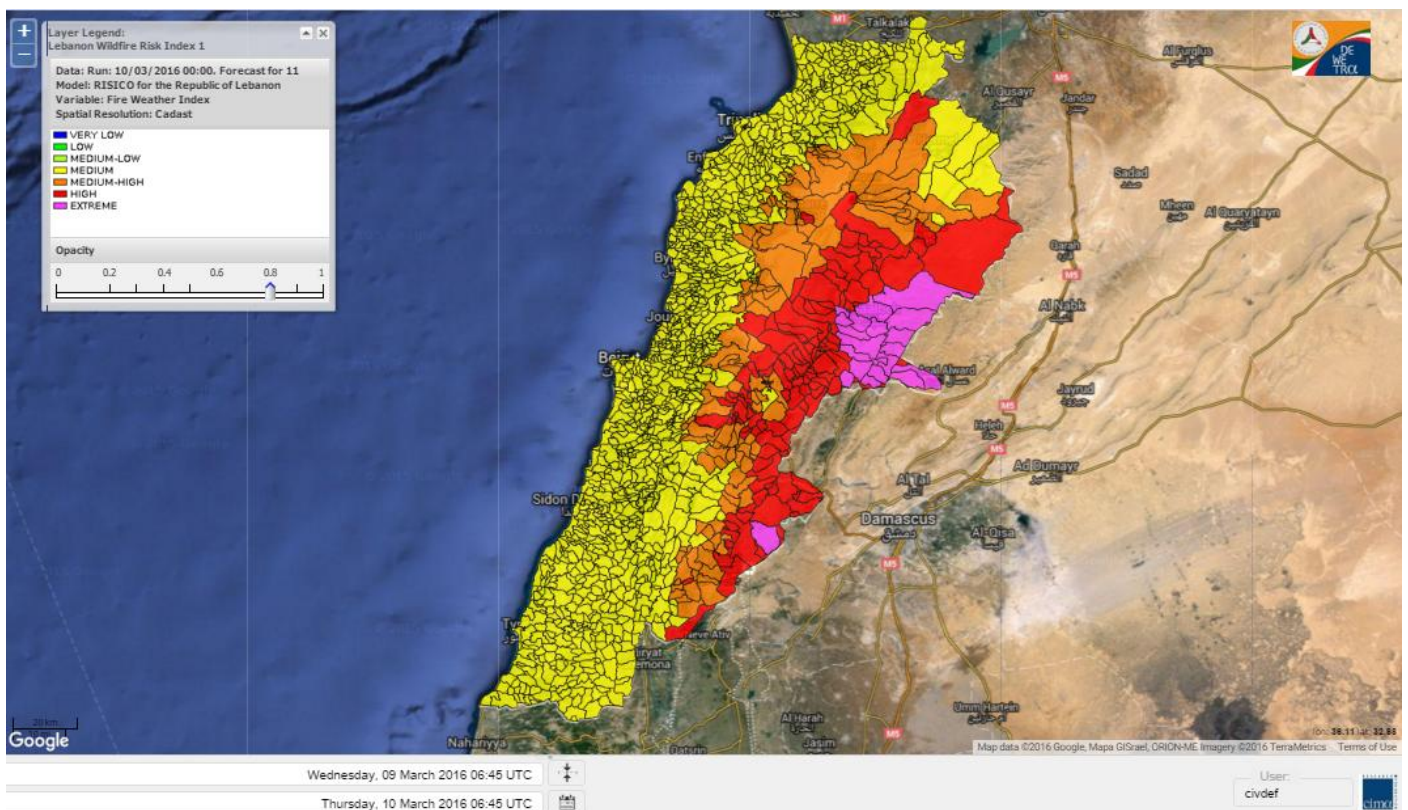

Lebanon for 11 March 2016