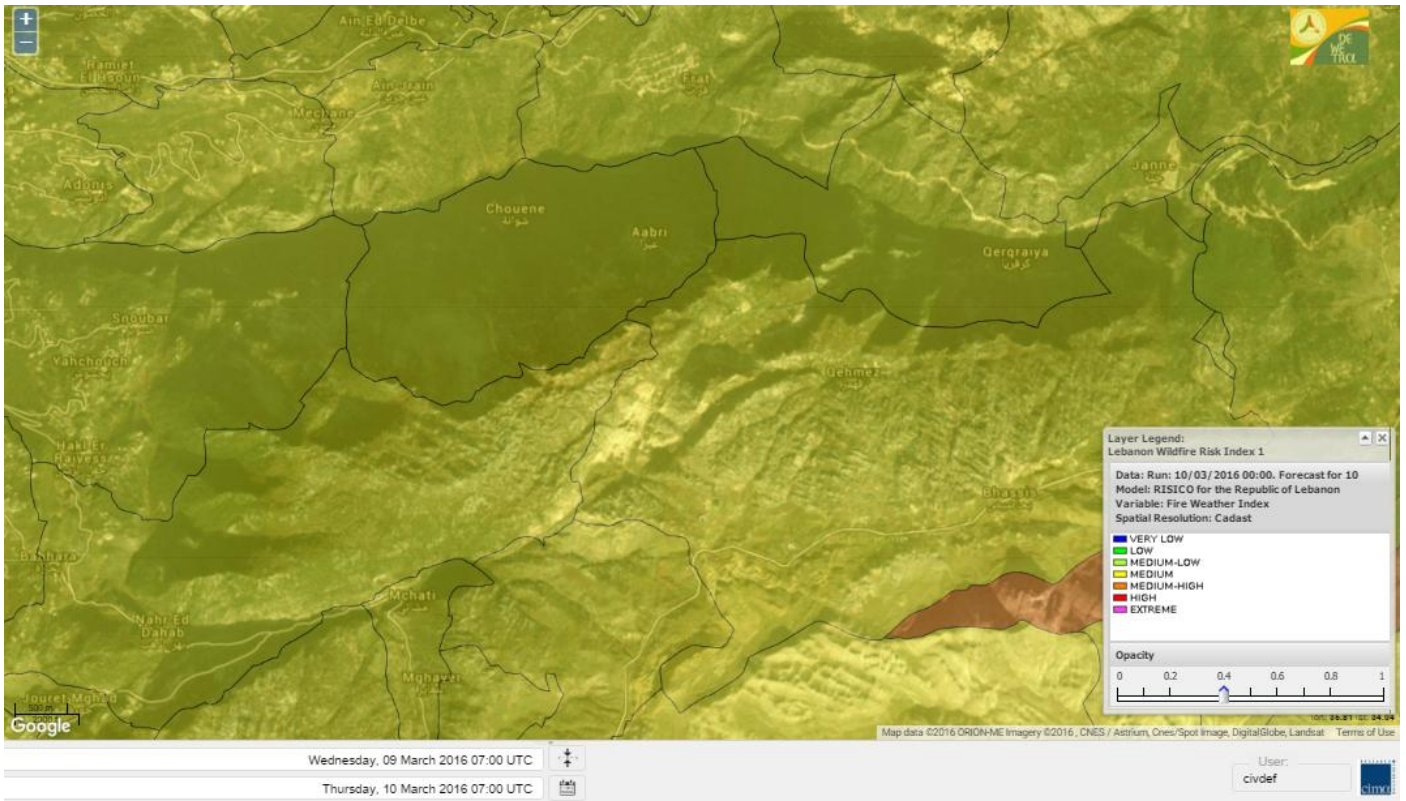

Jabal Moussa Reserve Forecast for 10 March 2016