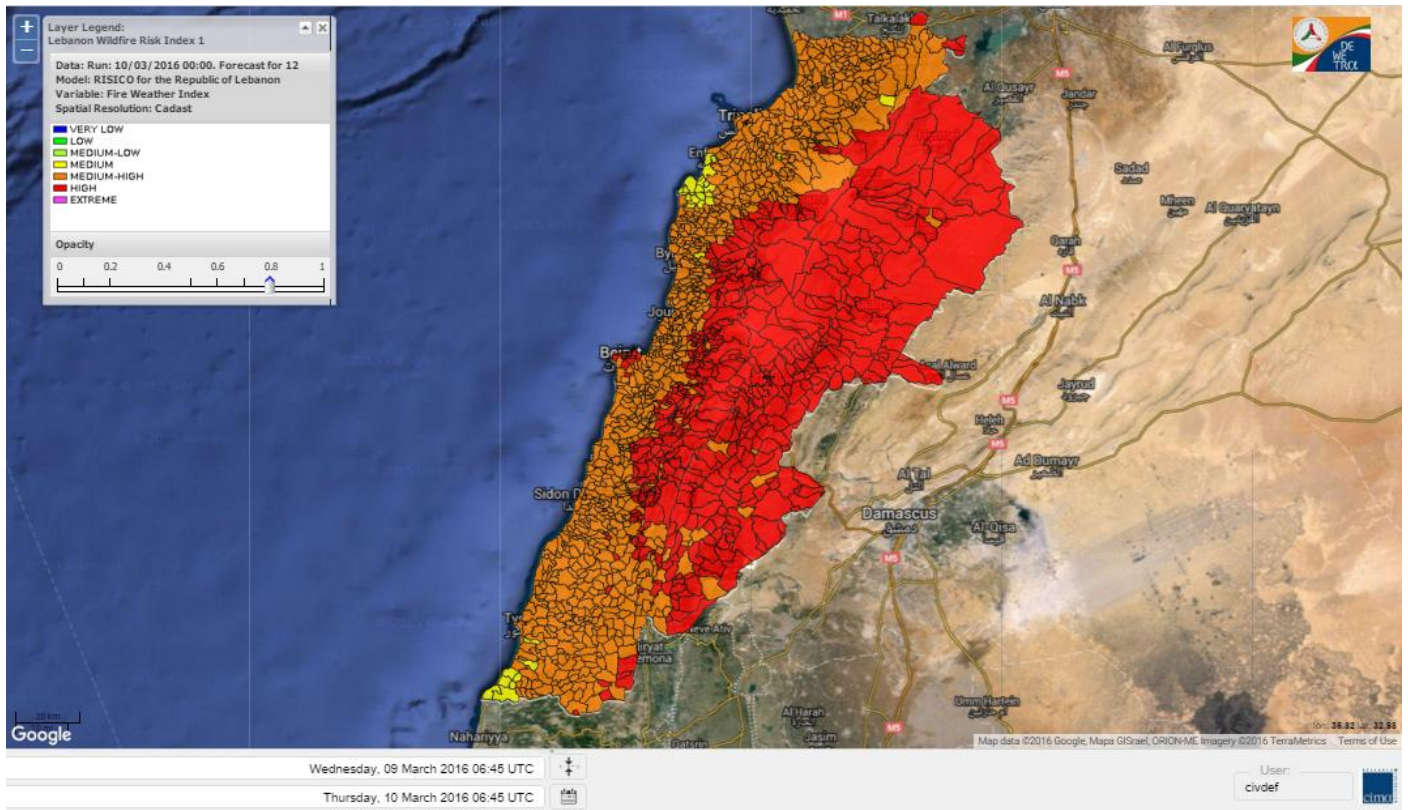

- VERY LOW
- LOW
- MEDIUM-LOW
- MEDIUM
- MEDIUM-HIGH
- HIGH
- EXTREME

Lebanon for 10 March 2016

Lebanon for 11 March 2016

Lebanon for 12 March 2016

Shouf Biosphere Reserve Forecast for 10 March 2016

Shouf Biosphere Reserve Forecast for 11 March 2016