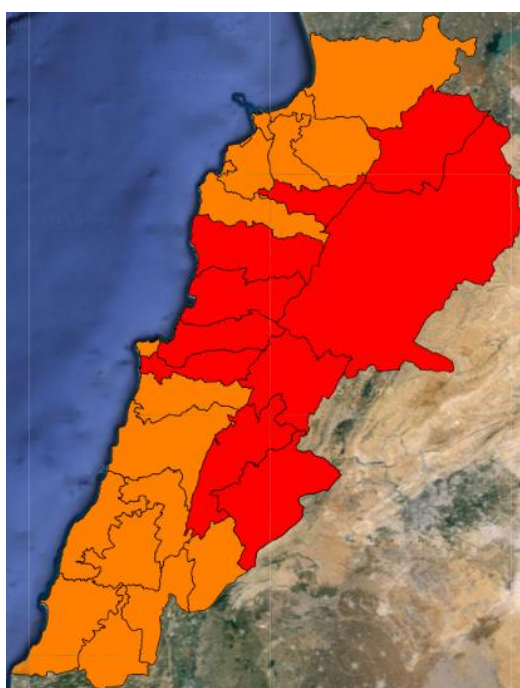

Beirut, 10 March 2016

FIRE RISK INDEX

9 March

10 March

11 March

12 March

Layer Legend:
Lebanon Wildfire Risk Index 1

Data: Run: 10/03/2016 00:00. Forecast for 10
Model: RISICO for the Republic of Lebanon
Variable: Fire Weather Index
Spatial Resolution: Caza