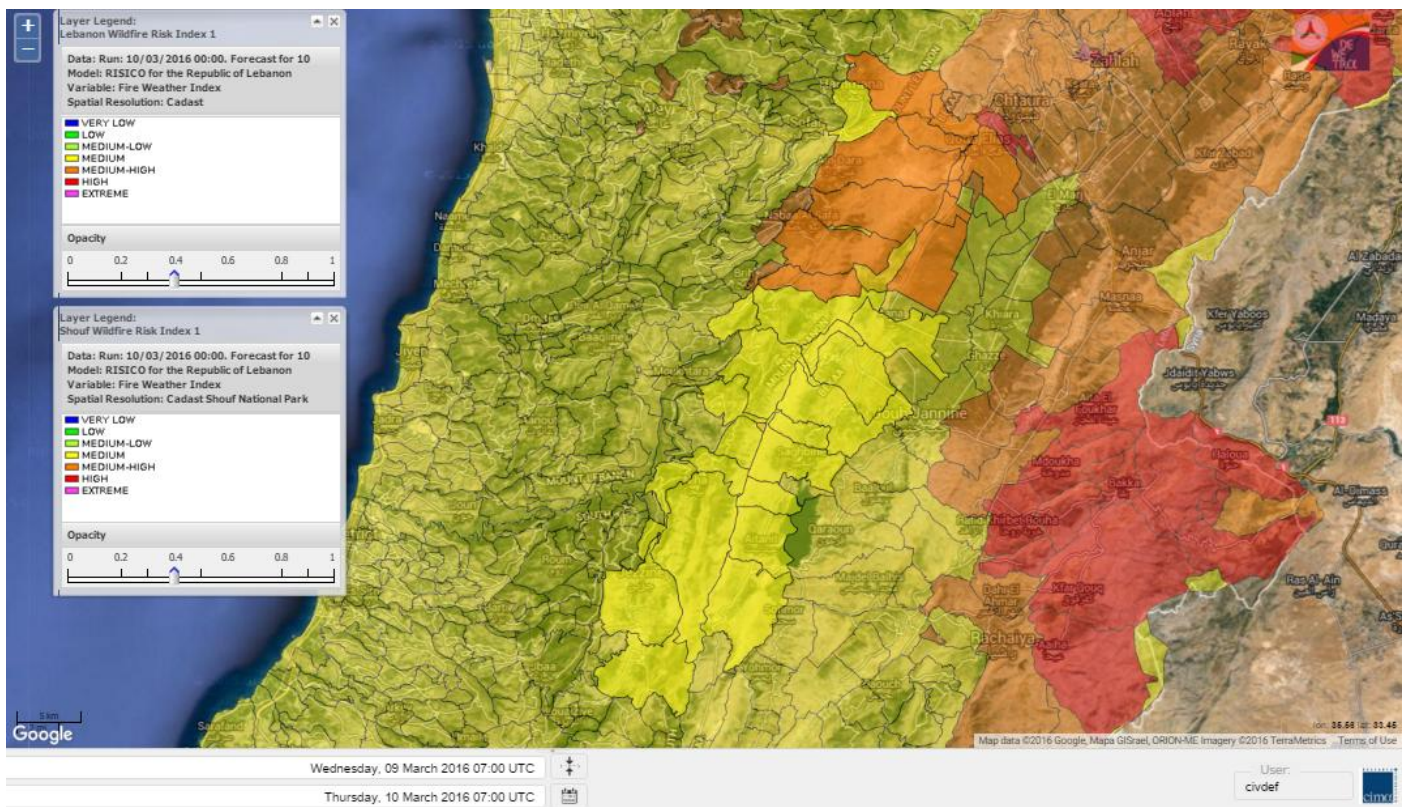

- VERY LOW
- LOW
- MEDIUM-LOW
- MEDIUM
- MEDIUM-HIGH
- HIGH
- EXTREME

Lebanon for 10 March 2016

Lebanon for 11 March 2016

Lebanon for 12 March 2016

Shouf Biosphere Reserve Forecast for 10 March 2016

Shouf Biosphere Reserve Forecast for 11 March 2016