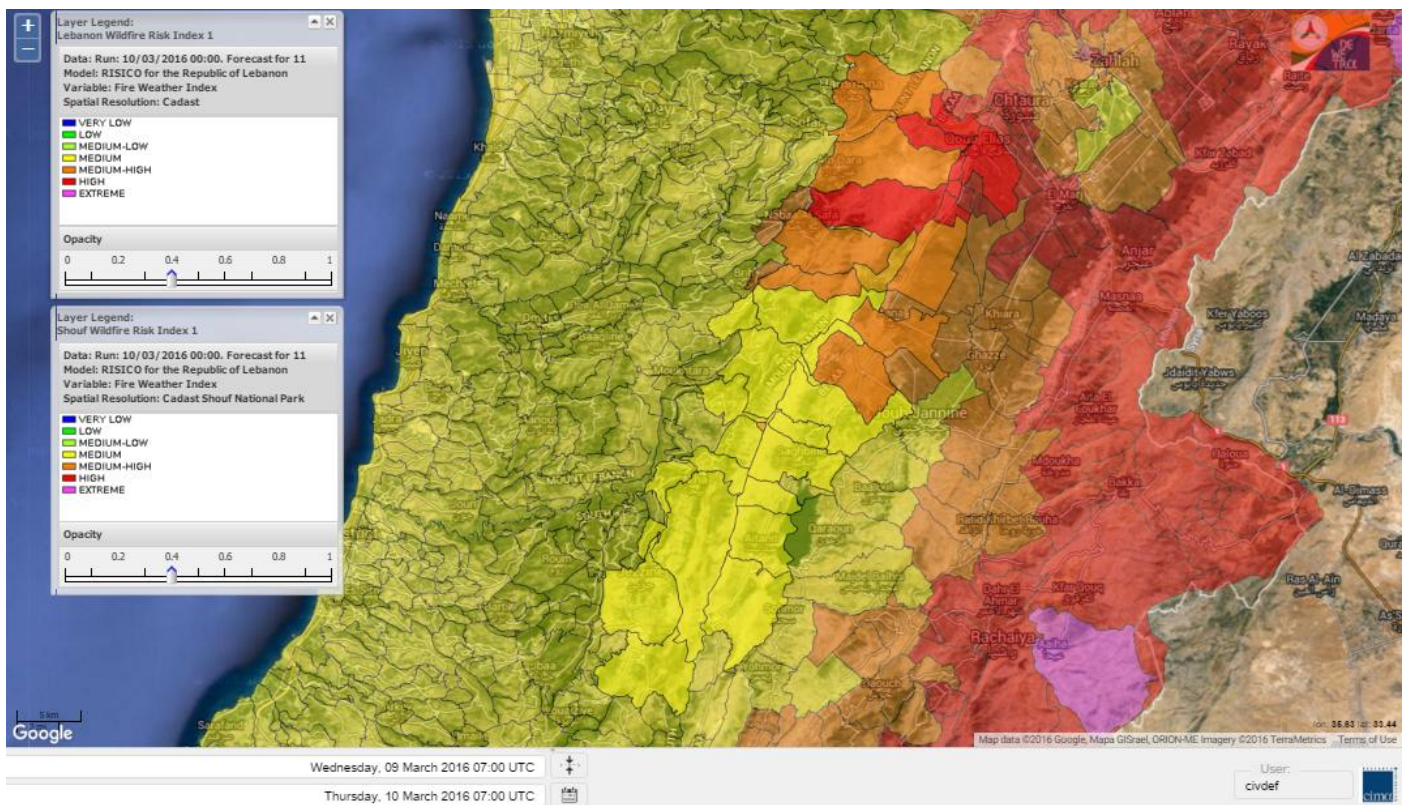

- VERY LOW
- LOW
- MEDIUM-LOW
- MEDIUM
- MEDIUM-HIGH
- HIGH
- EXTREME

Lebanon for 10 March 2016

Lebanon for 11 March 2016

Lebanon for 12 March 2016

Shouf Biosphere Reserve Forecast for 10 March 2016

Shouf Biosphere Reserve Forecast for 11 March 2016