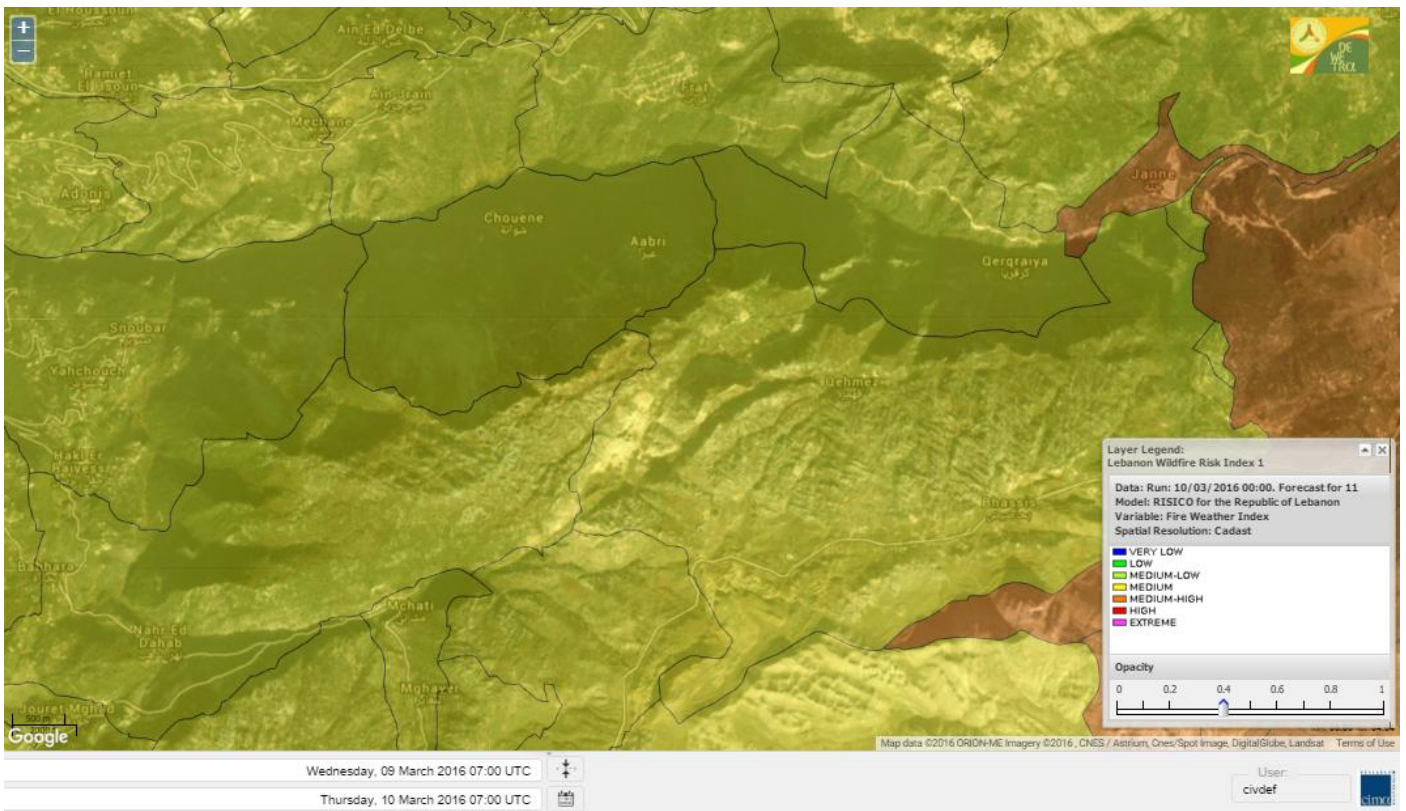

Jabal Moussa Reserve Forecast for 11 March 2016