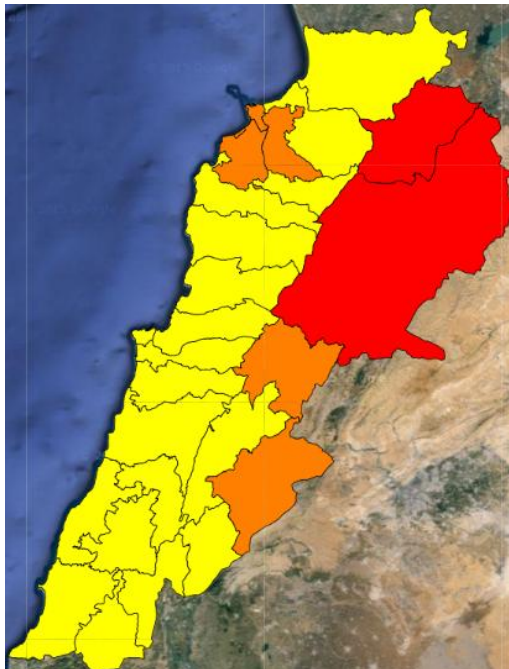

FIRE RISK INDEX

9 March

10 March

11 March

12 March

Layer Legend:
Lebanon Wildfire Risk Index 1

Data: Run: 10/03/2016 00:00. Forecast for 10
Model: RISICO for the Republic of Lebanon
Variable: Fire Weather Index
Spatial Resolution: Caza

- VERY LOW
- LOW
- MEDIUM-LOW
- MEDIUM
- MEDIUM-HIGH
- HIGH
- EXTREME