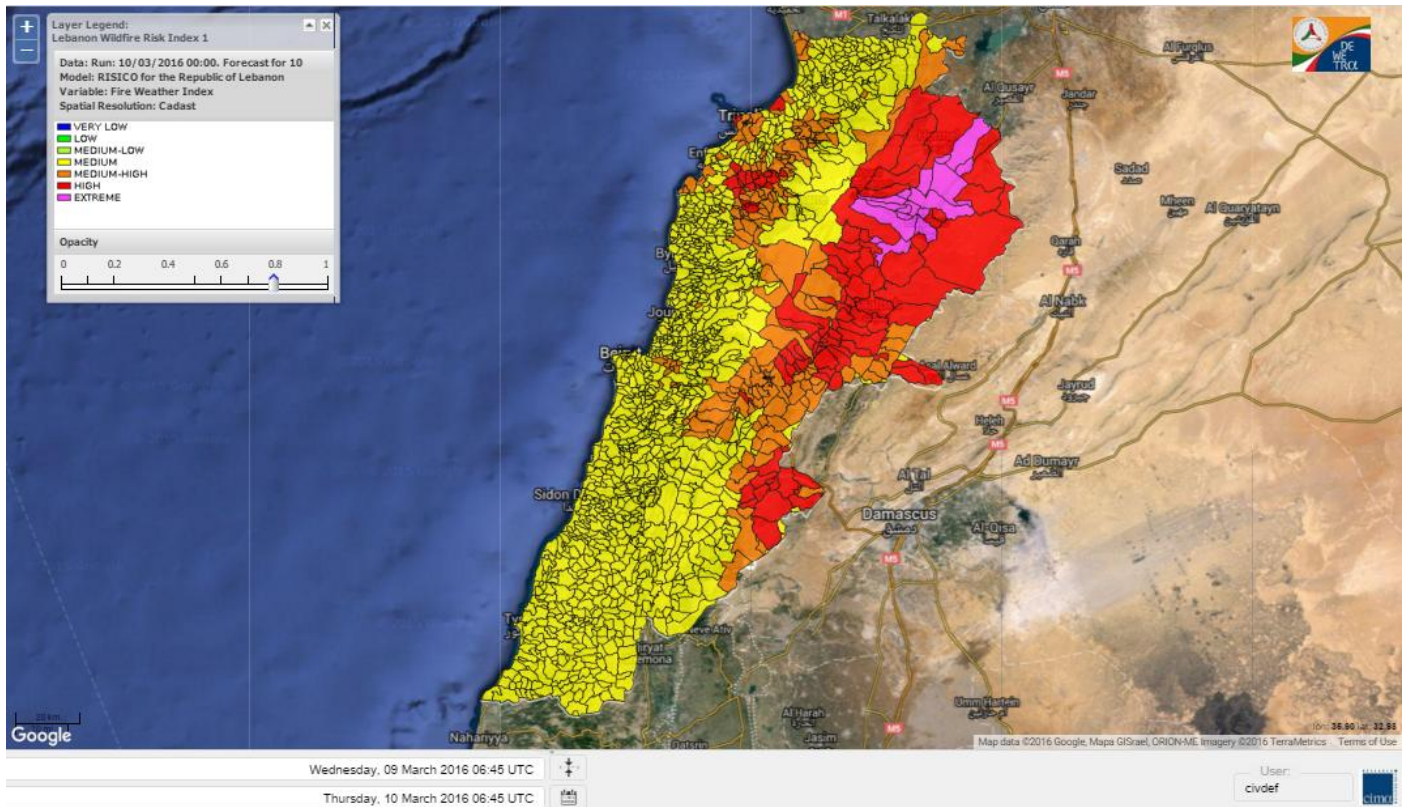

Lebanon for 10 March 2016