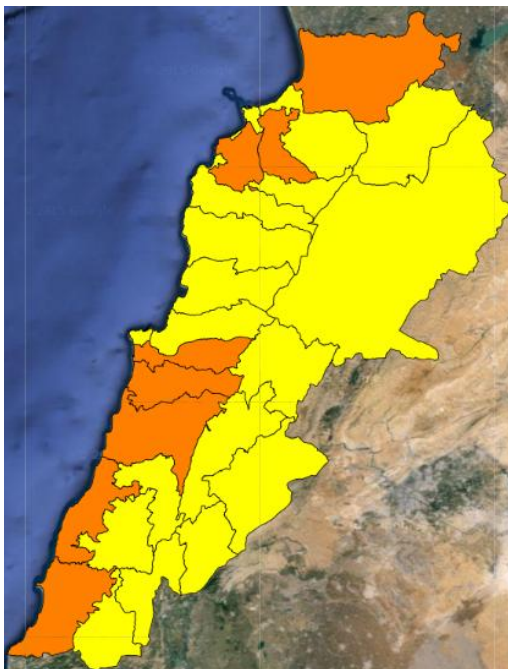

FIRE RISK INDEX

9 March