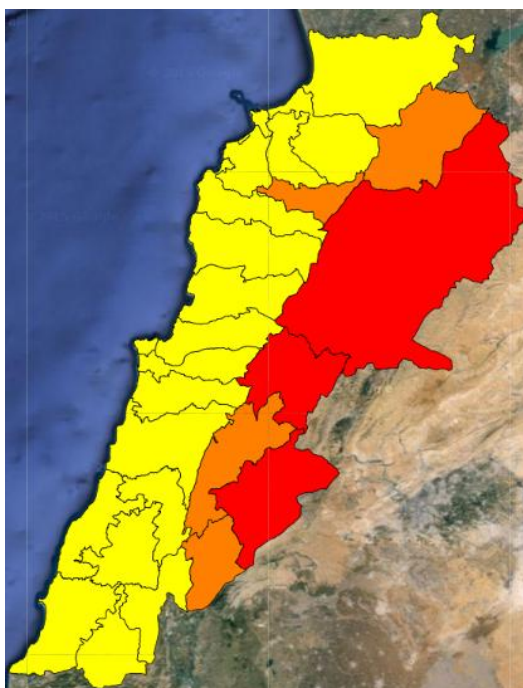

Beirut, 10 March 2016

FIRE RISK INDEX

9 March

10 March

11 March

12 March

Layer Legend:
Lebanon Wildfire Risk Index 1

Data: Run: 10/03/2016 00:00. Forecast for 10
Model: RISICO for the Republic of Lebanon
Variable: Fire Weather Index
Spatial Resolution: Caza