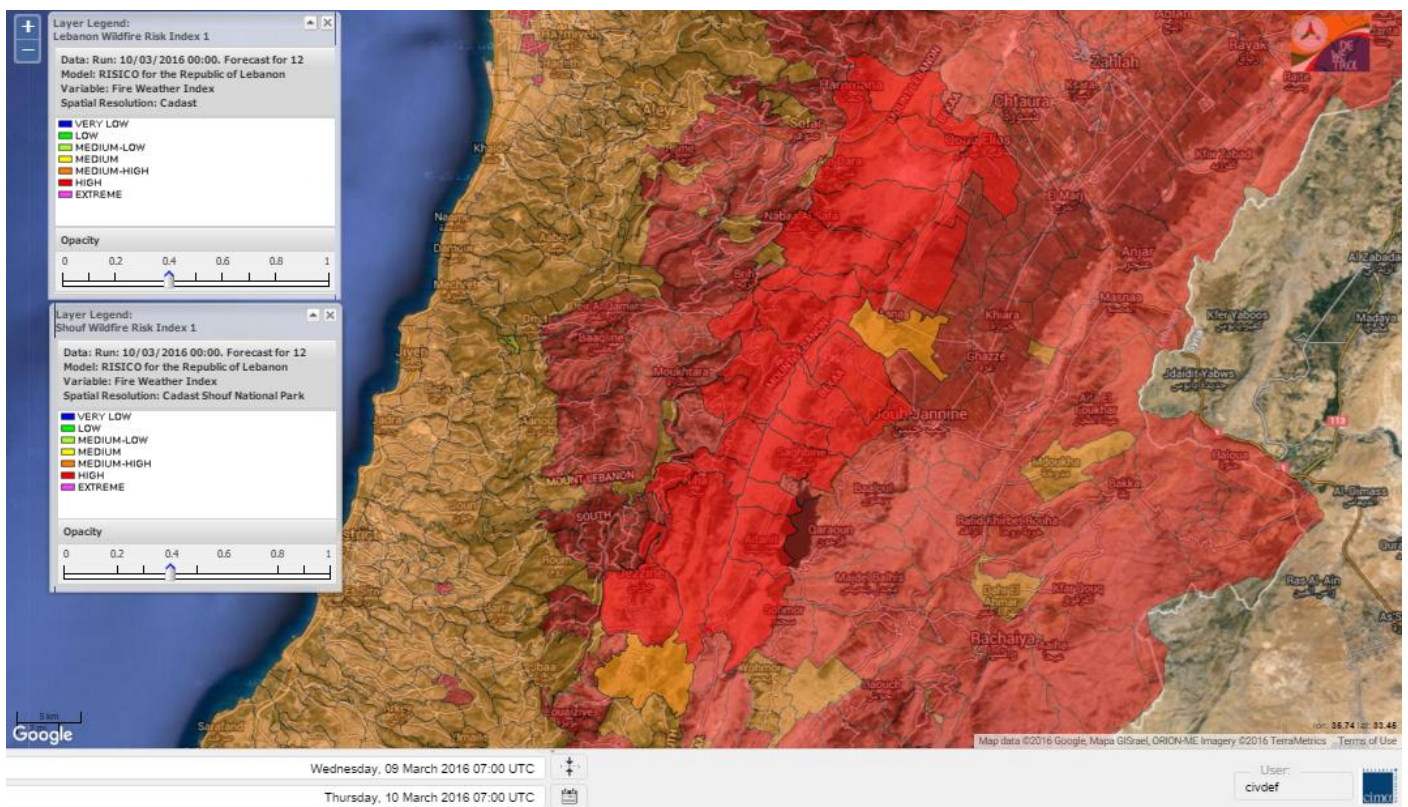

Shouf Biosphere Reserve Forecast for 12 March 2016