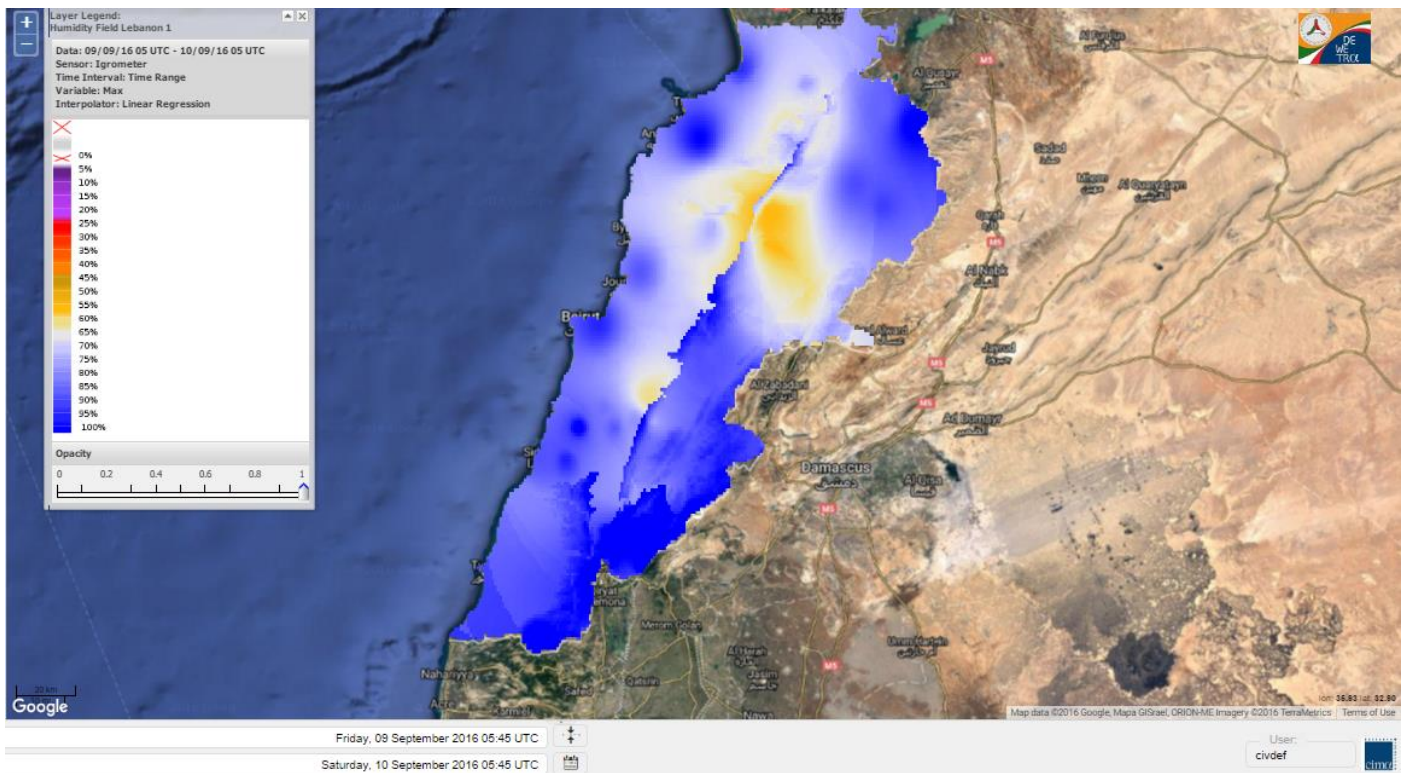

Lebanon humidity for 10 September 2016