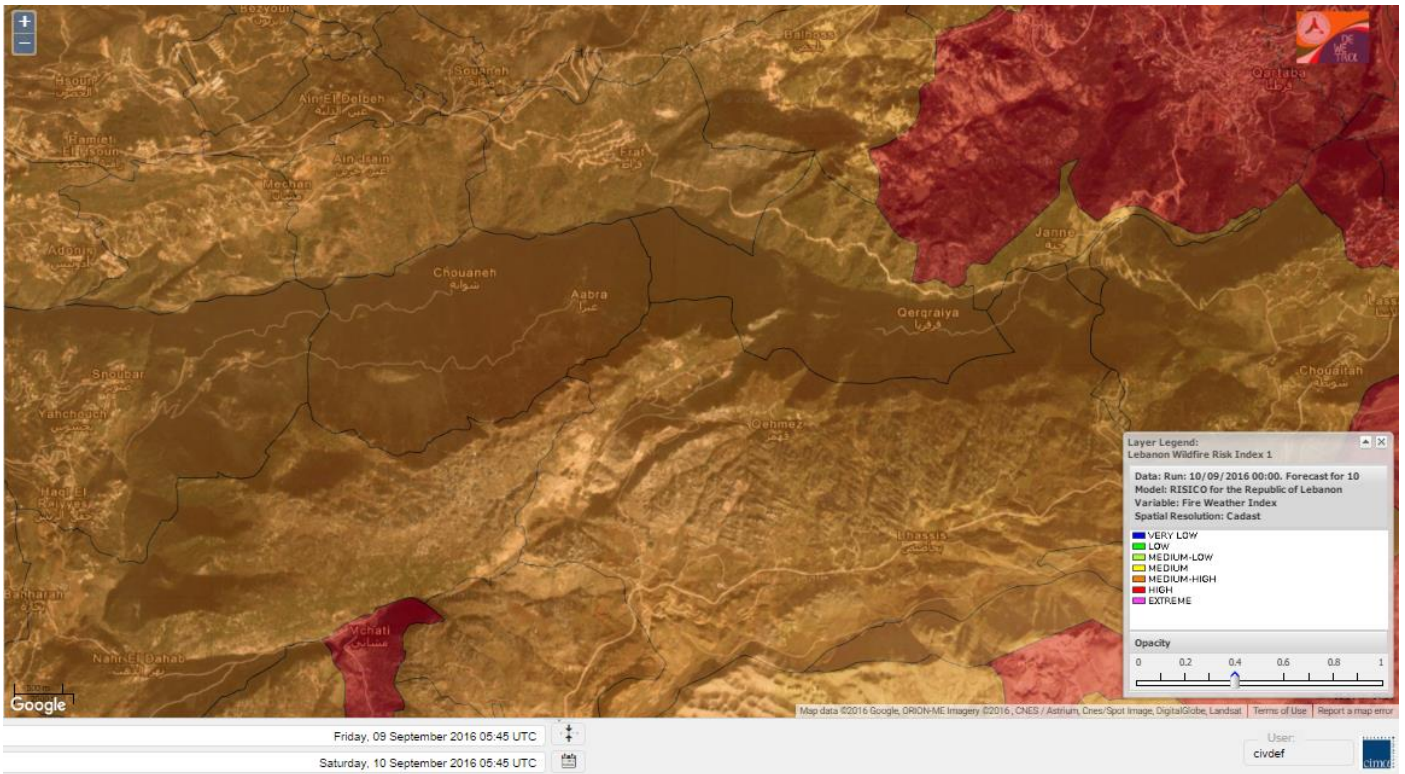

Jabal Moussa Reserve Forecast for 10 September 2016