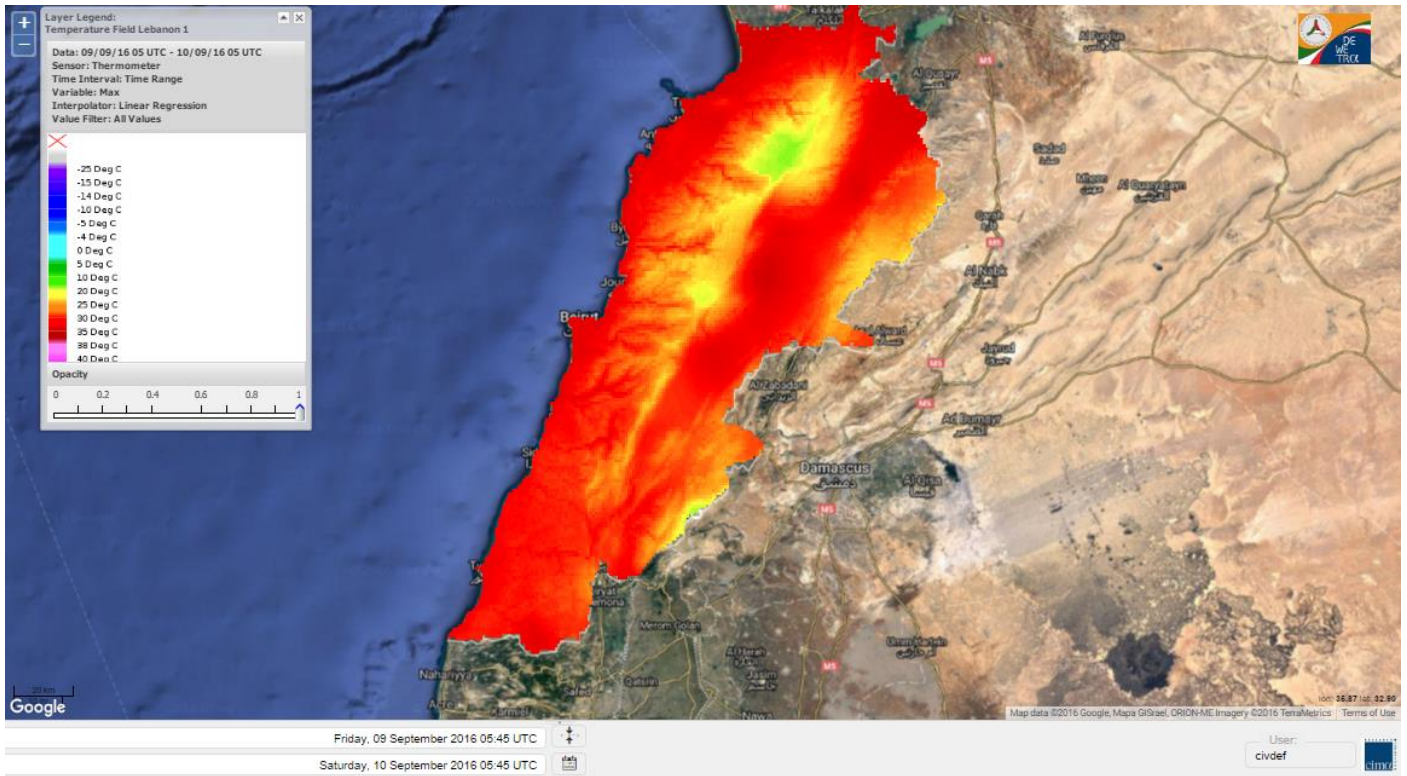

Lebanon temperature for 10 September 2016