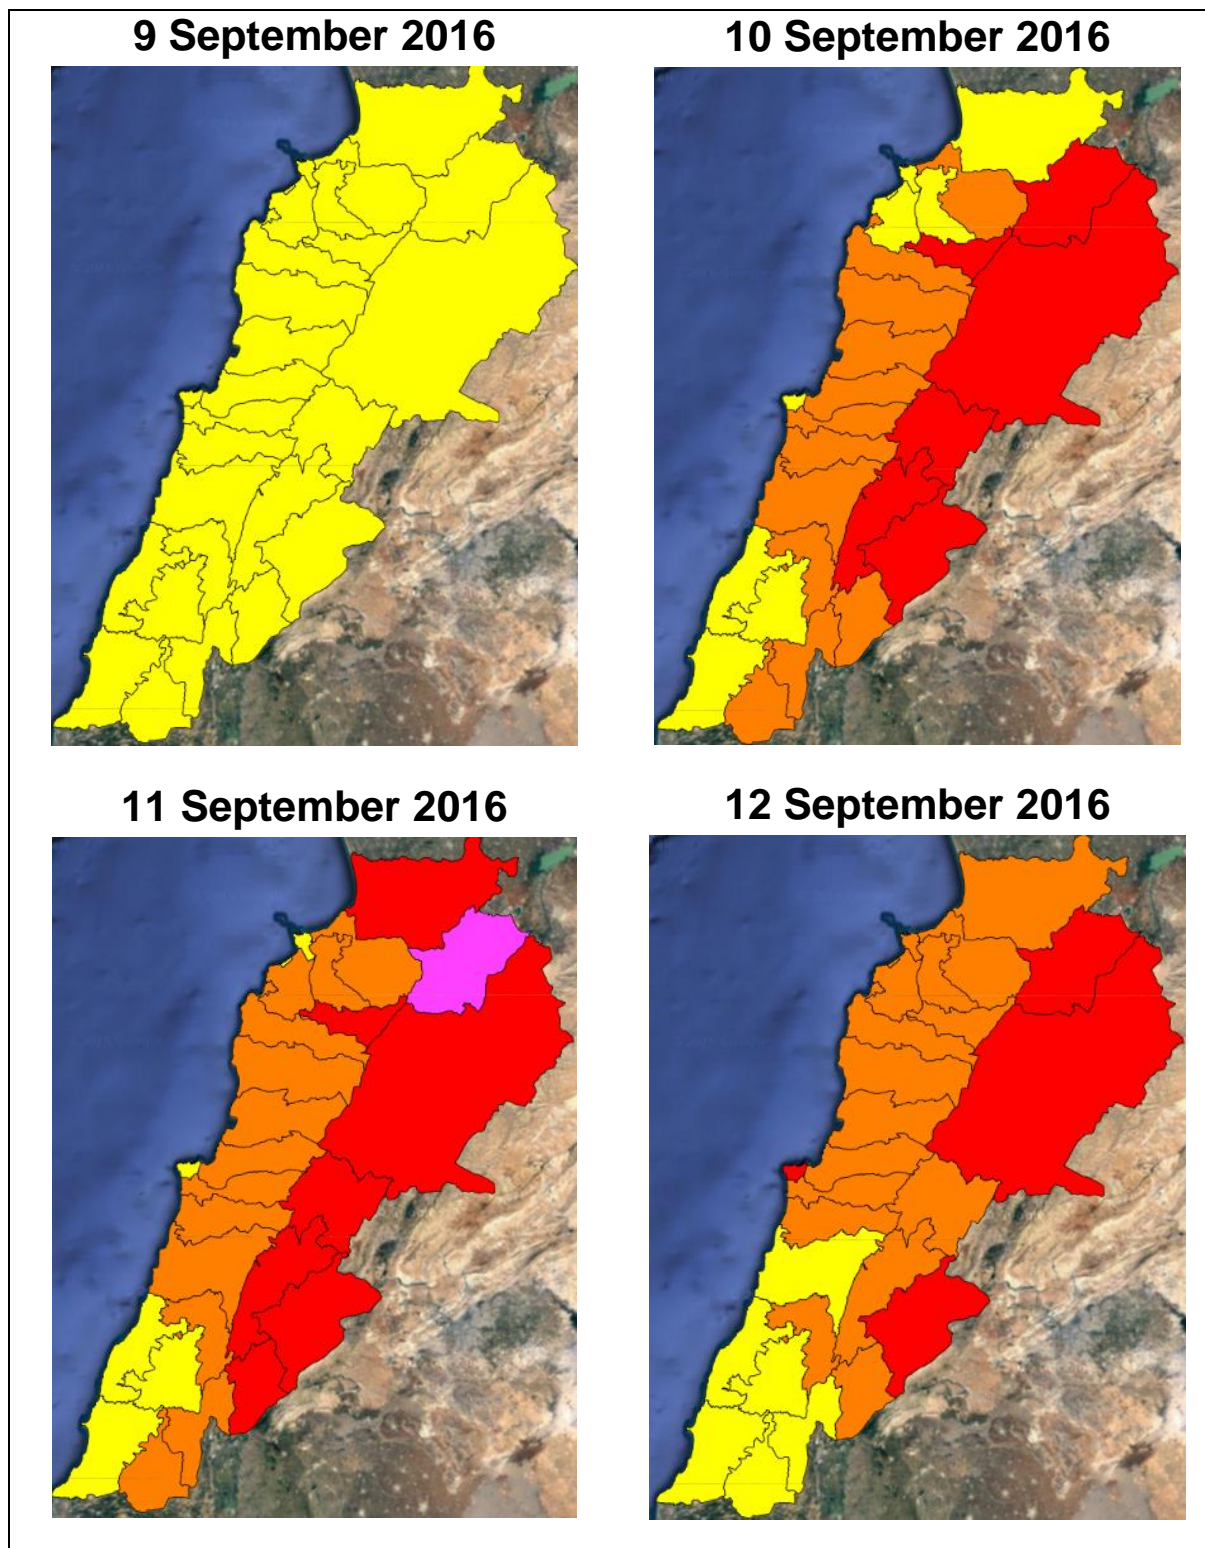

FIRE RISK INDEX

Layer Legend:
Lebanon Wildfire Risk Index 1

Data: Run: 10/09/2016 00:00. Forecast for 10
Model: RISICO for the Republic of Lebanon
Variable: Fire Weather Index
Spatial Resolution: Caza

- VERY LOW
- LOW
- MEDIUM-LOW
- MEDIUM
- MEDIUM-HIGH
- HIGH
- EXTREME