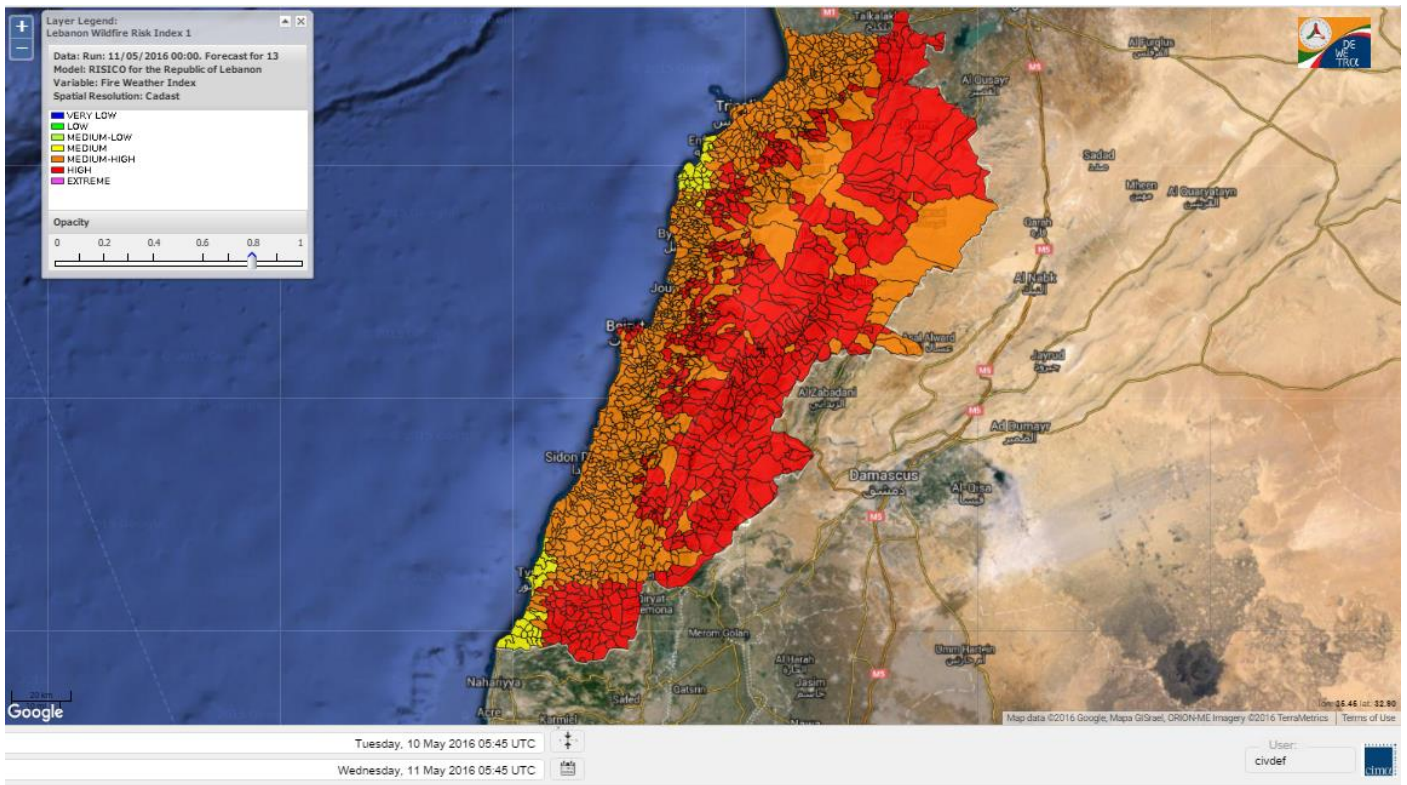

Lebanon for 13 May 2016