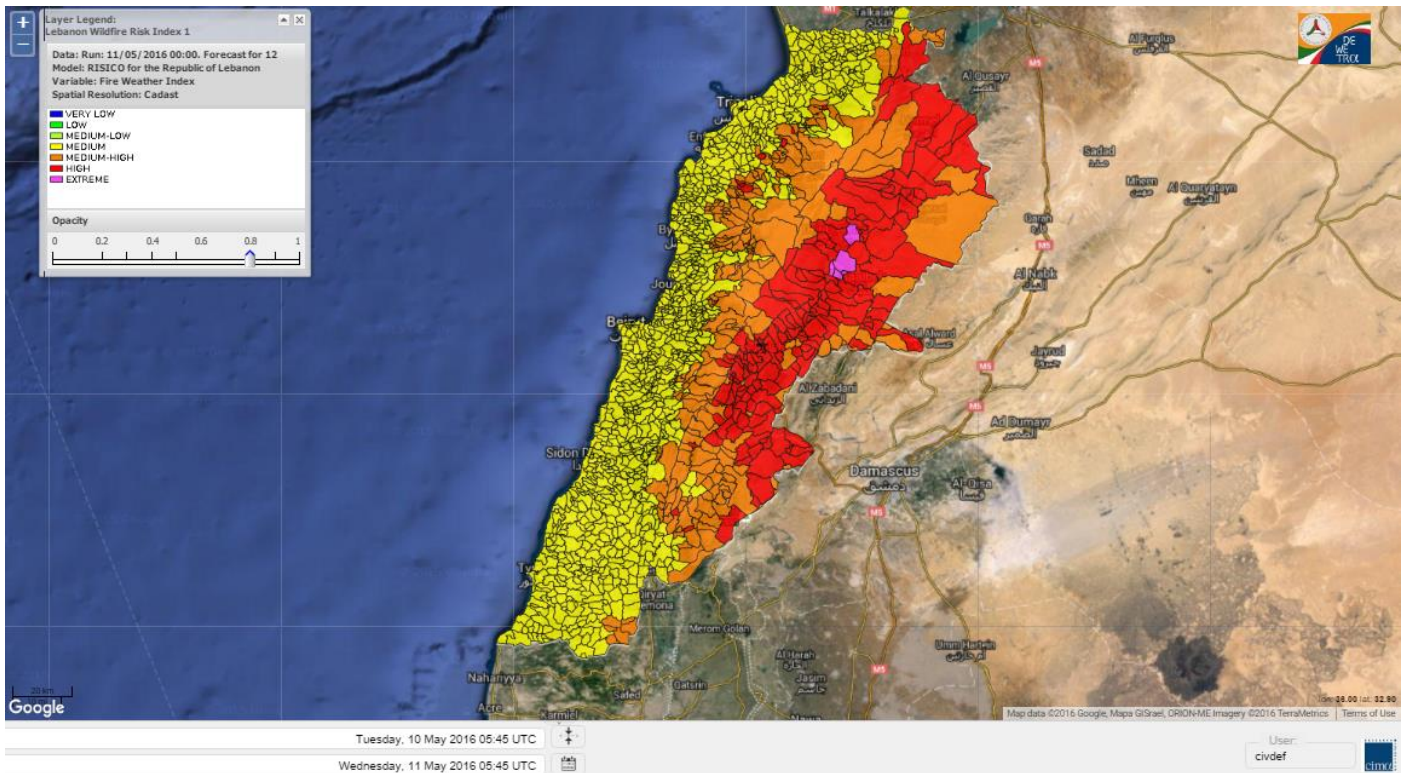

Lebanon for 12 May 2016