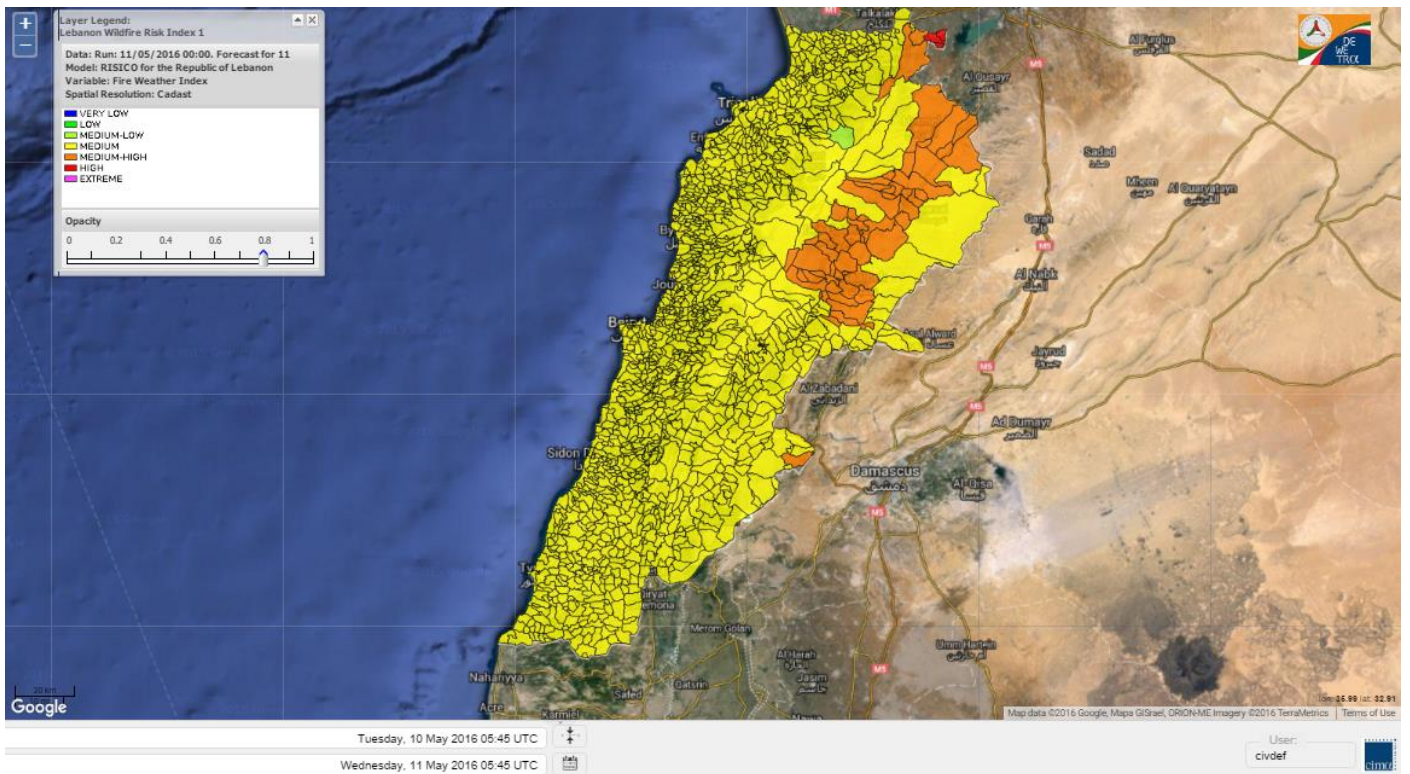

Lebanon for 11 May 2016