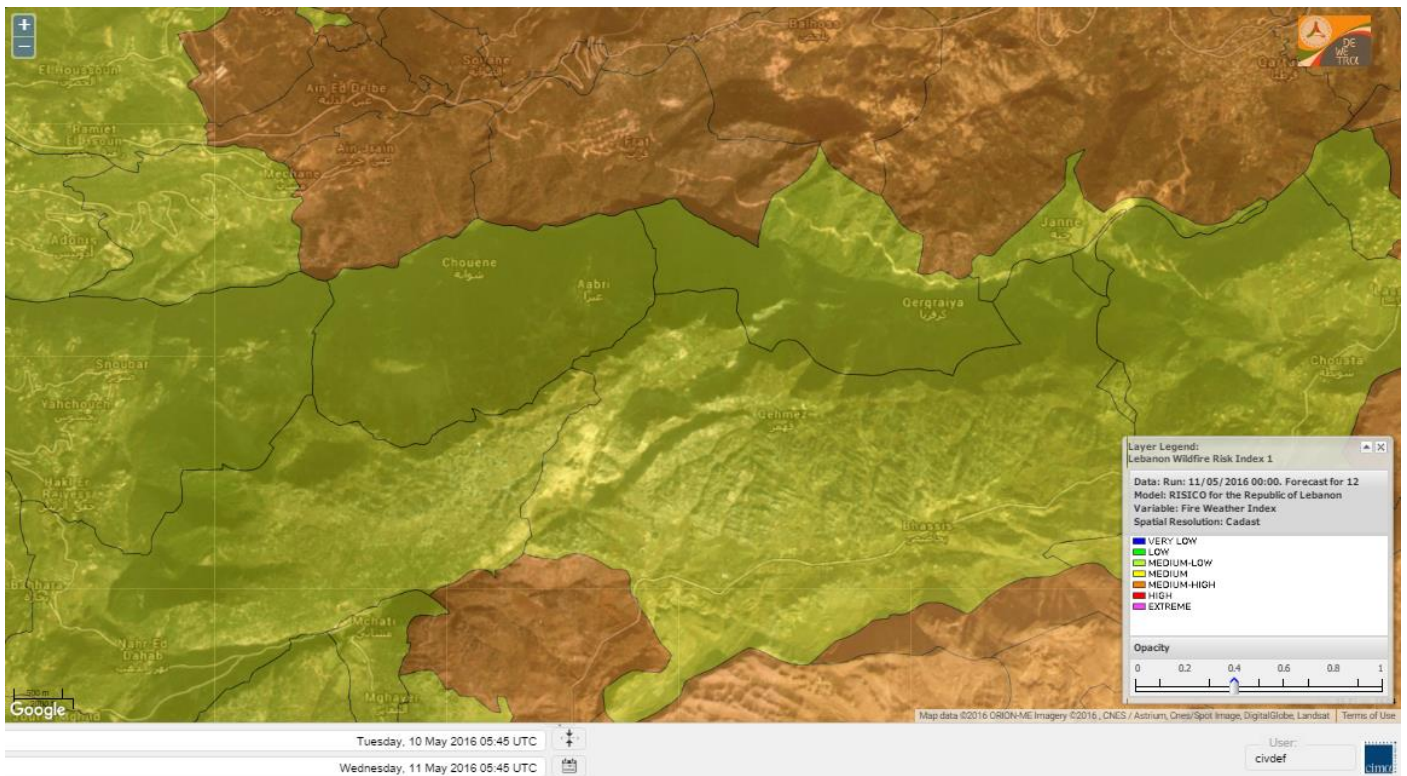

Jabal Moussa Reserve Forecast for 12 May 2016