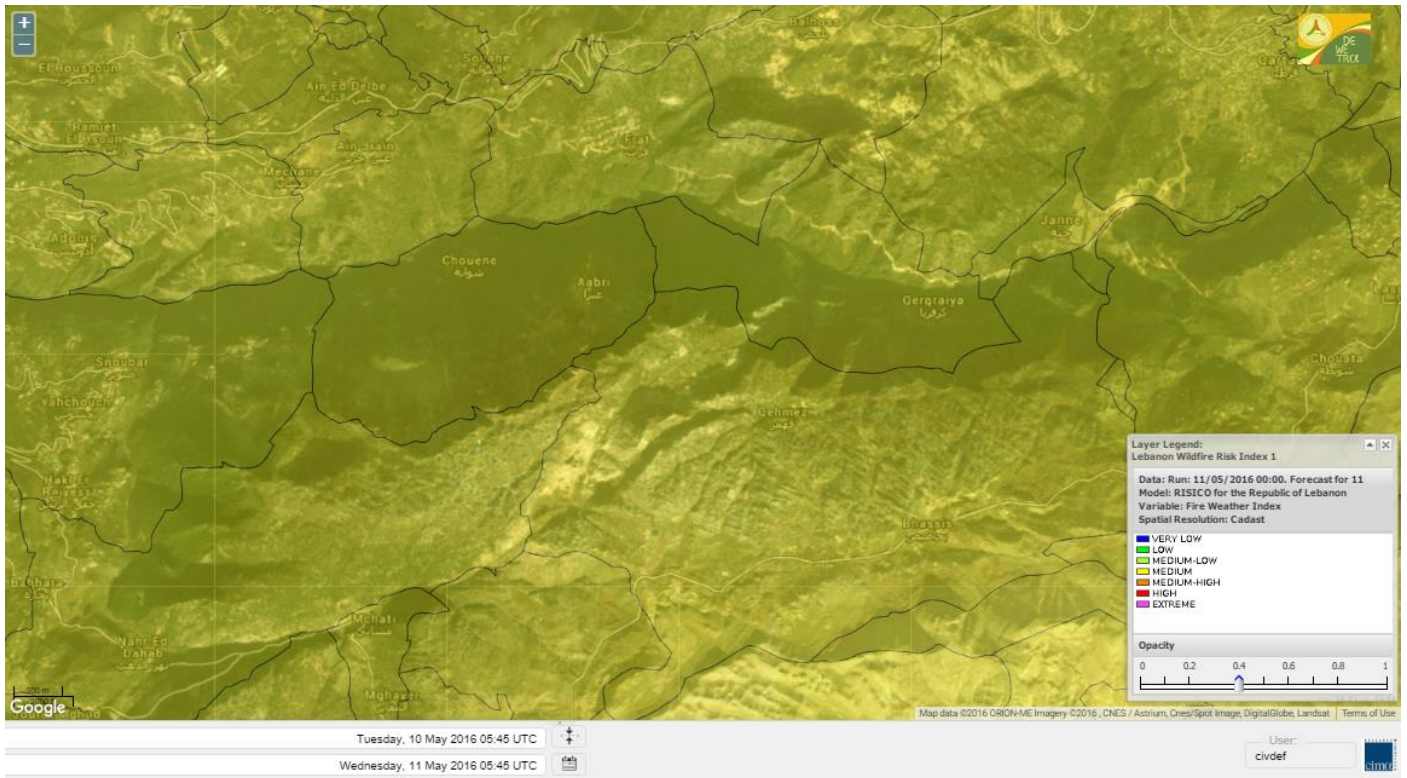

Jabal Moussa Reserve Forecast for 11 May 2016