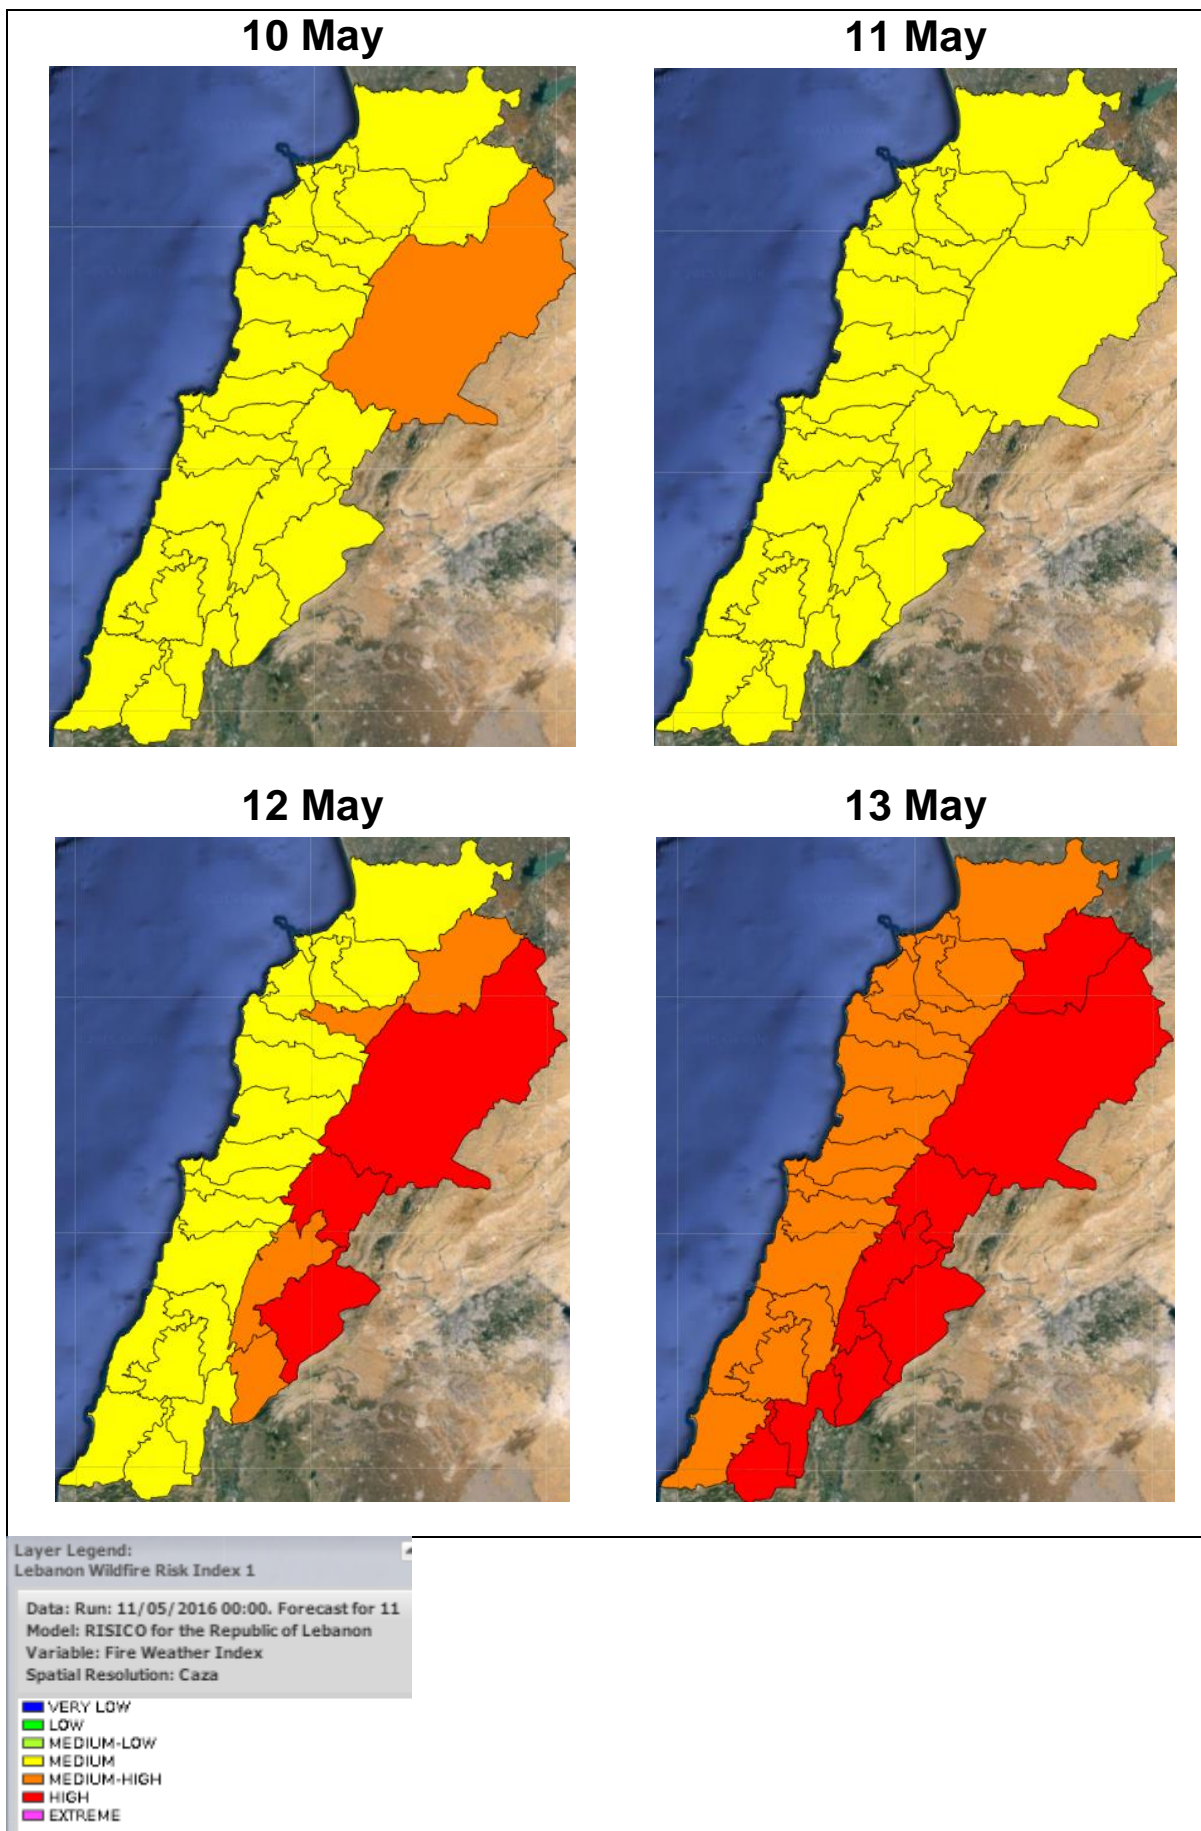

FIRE RISK INDEX