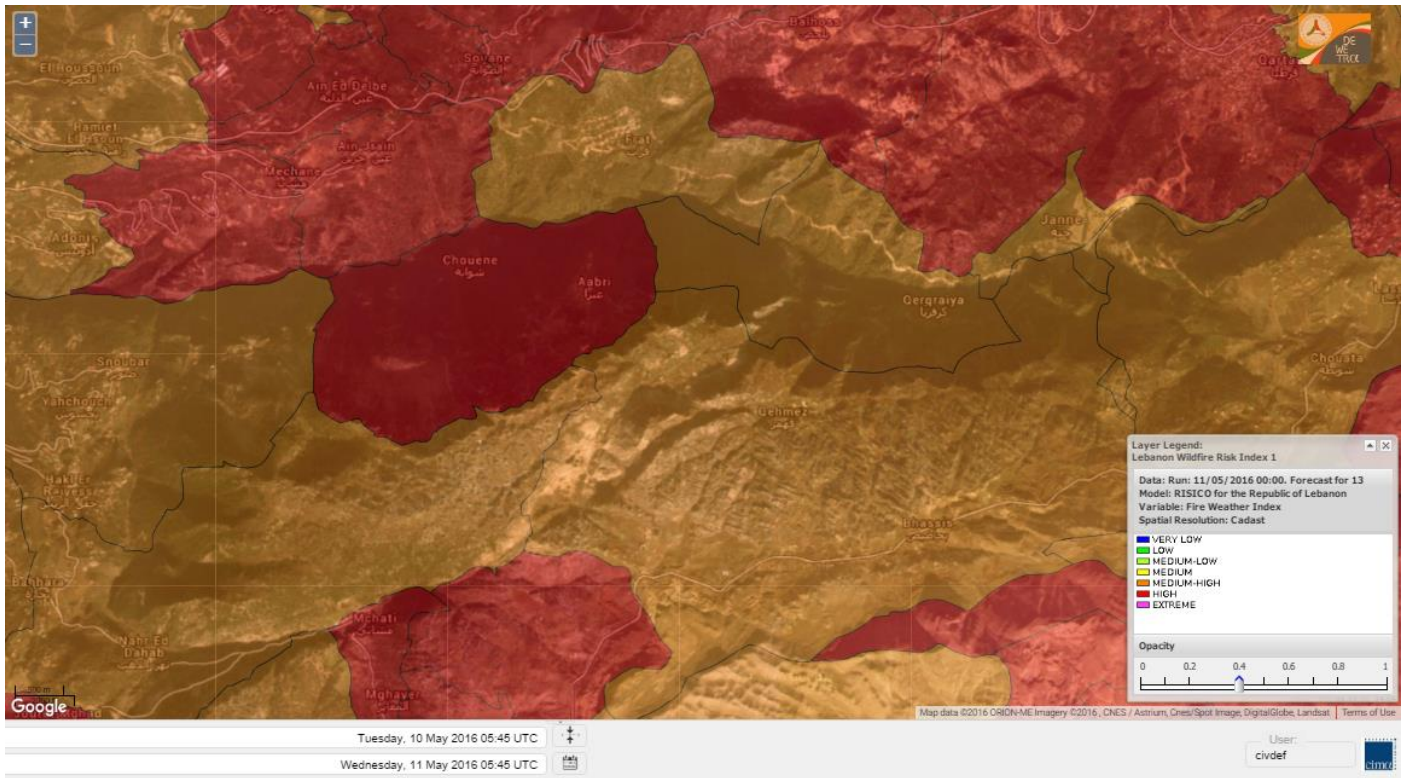

Jabal Moussa Reserve Forecast for 13 May 2016