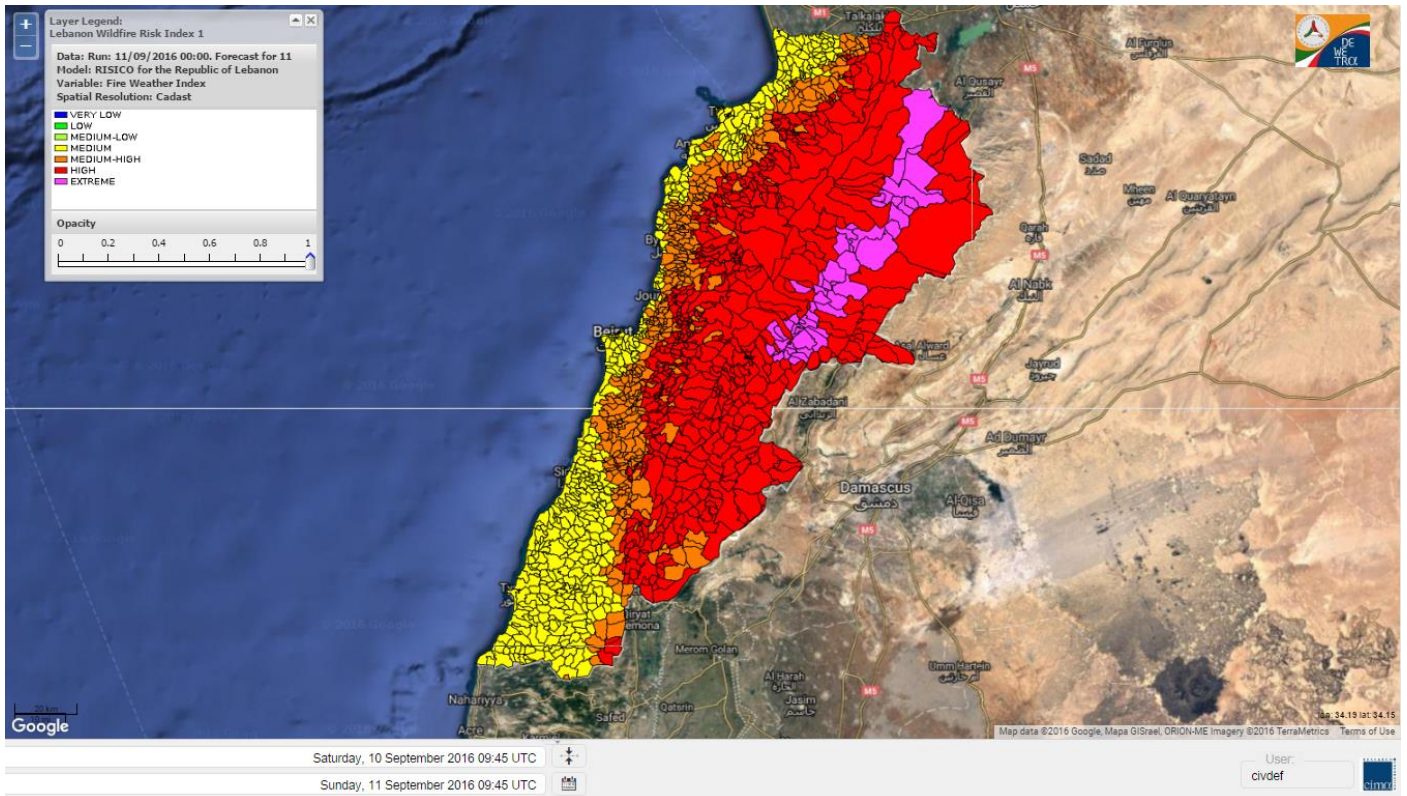

Lebanon for 11 September 2016