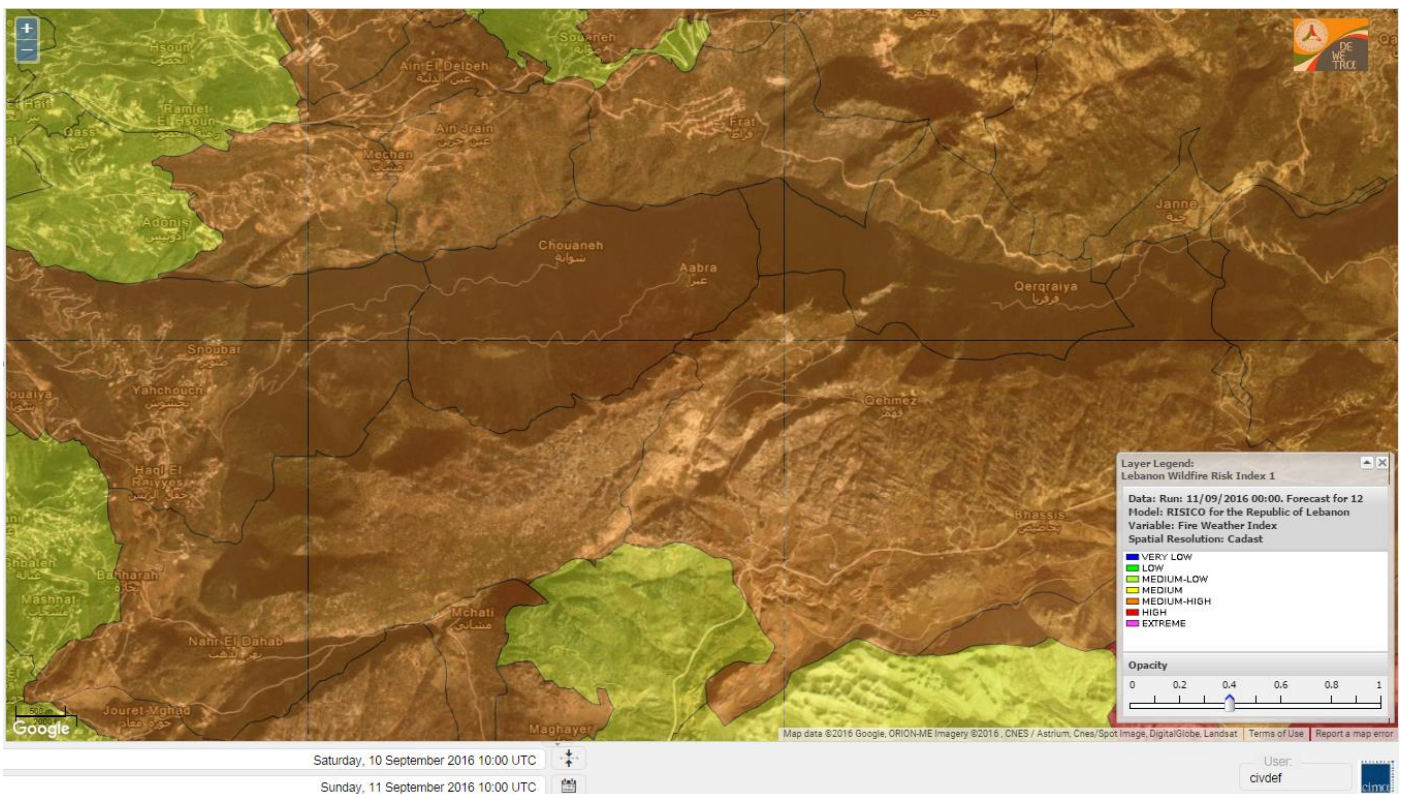

Jabal Moussa Reserve Forecast for 12 September 2016