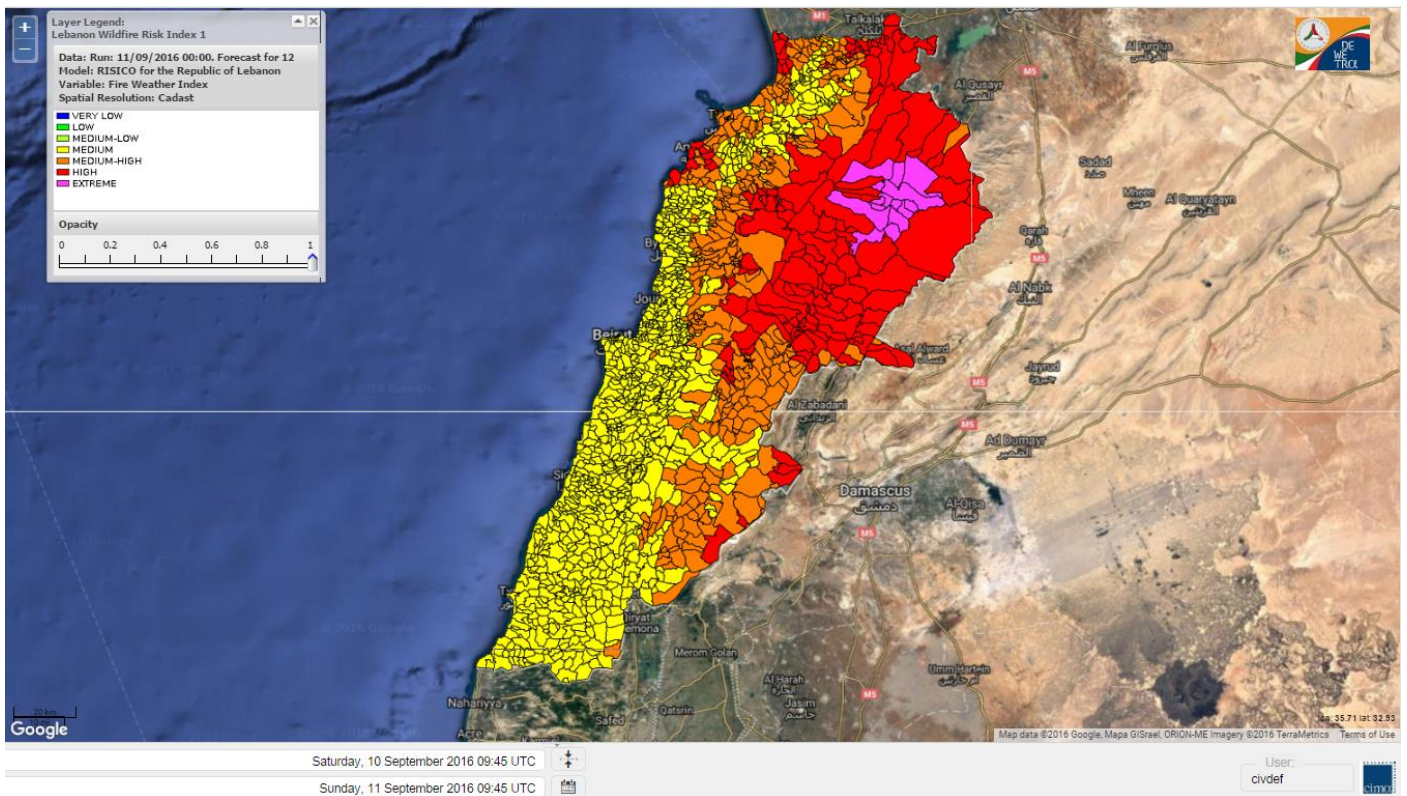

Lebanon for 12 September 2016