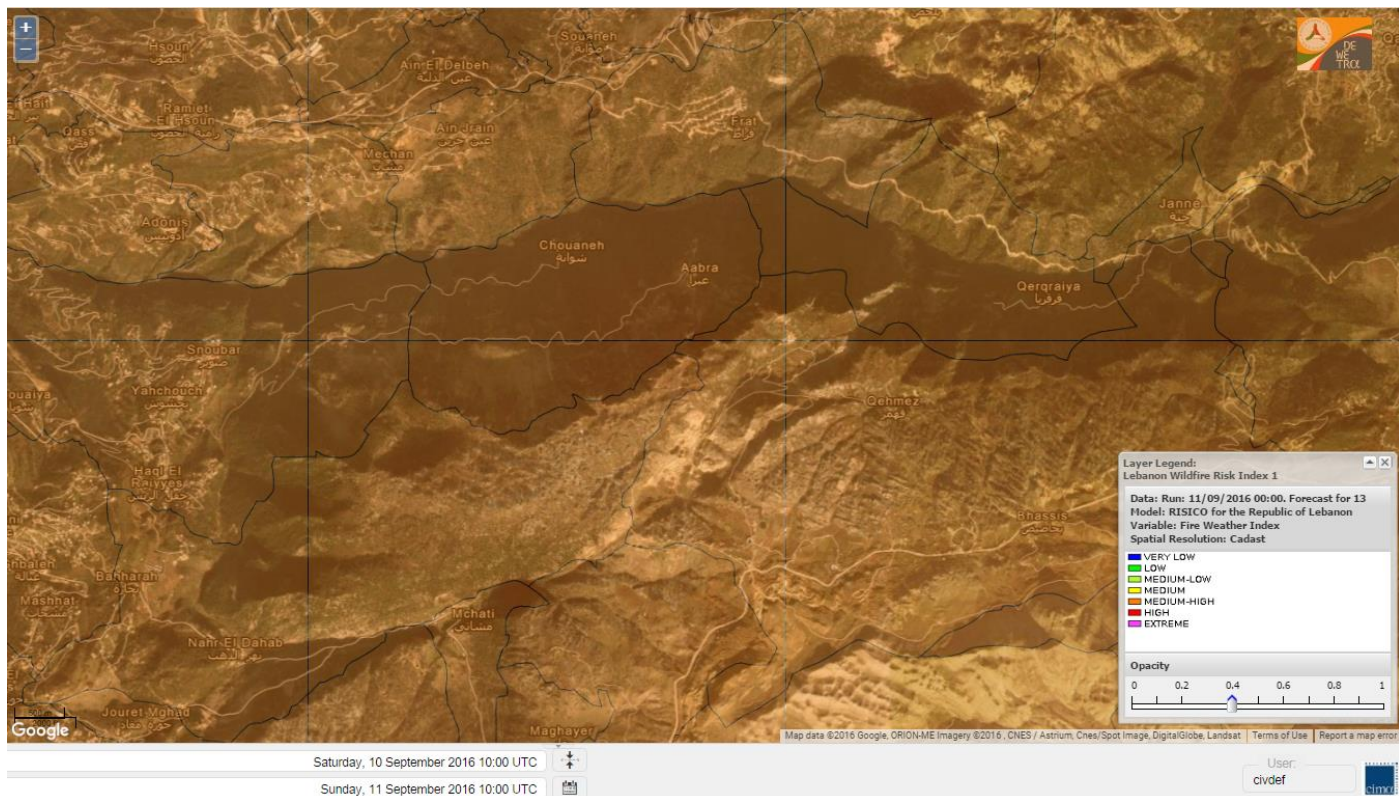

Jabal Moussa Reserve Forecast for 13 September 2016