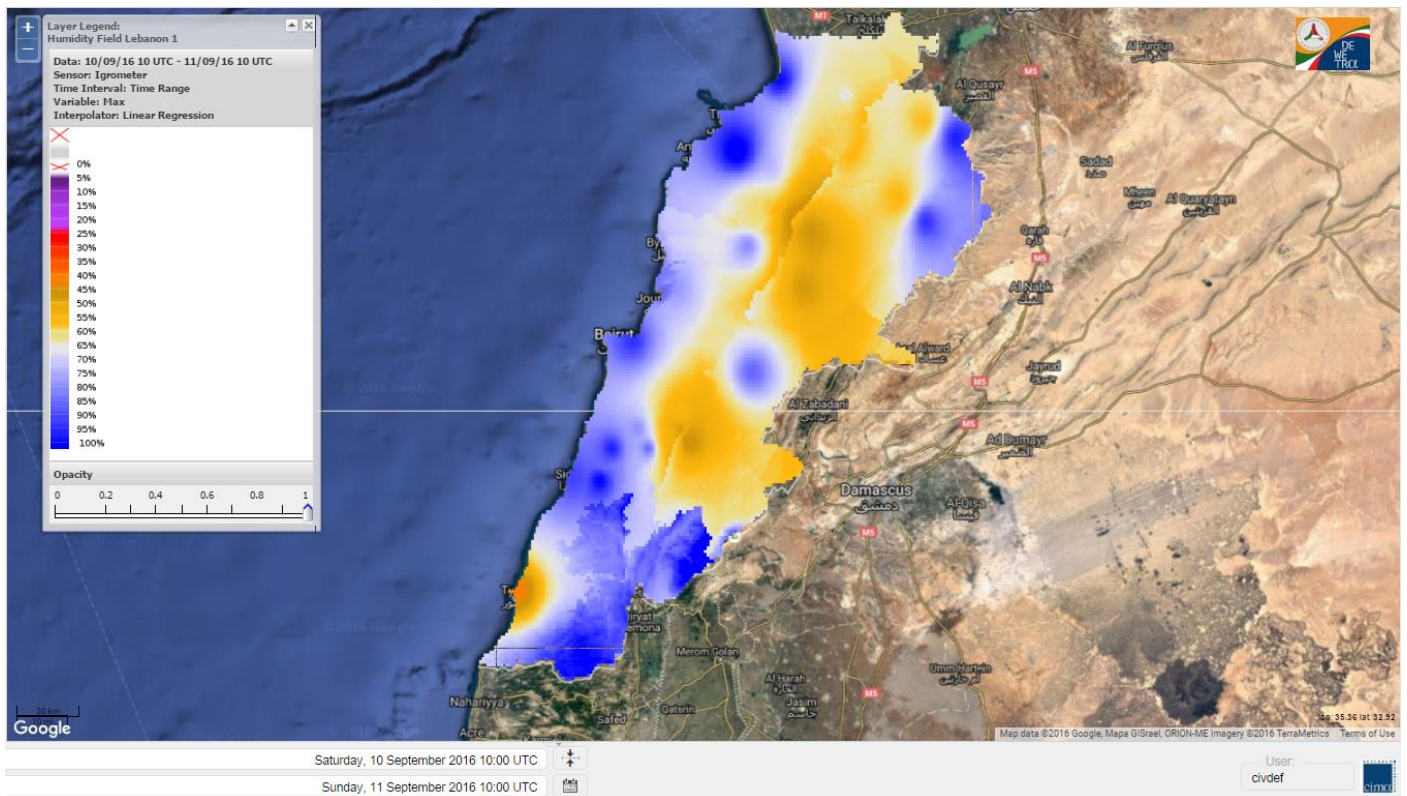

Lebanon humidity for 11 September 2016