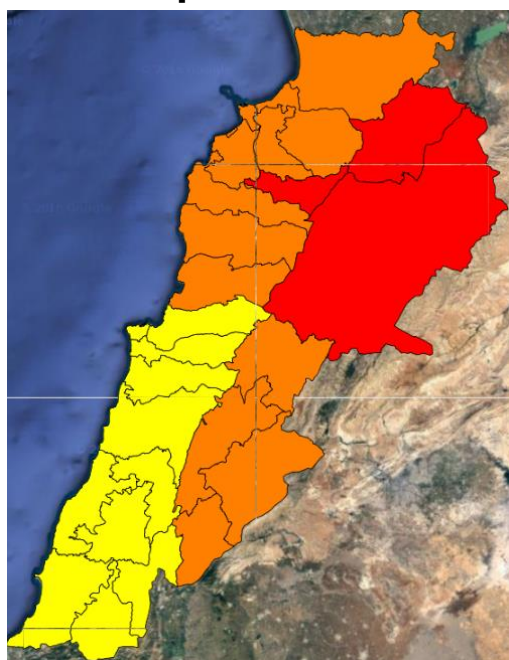

Beirut, 11 September 2016

FIRE RISK INDEX

10 September 2016

11 September 2016

12 September 2016

13 September 2016

Layer Legend:

Lebanon Wildfire Risk Index 1