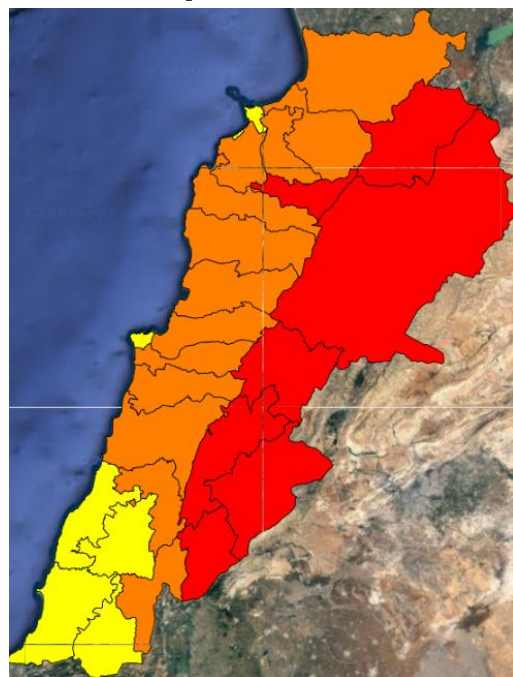

11 September 2016