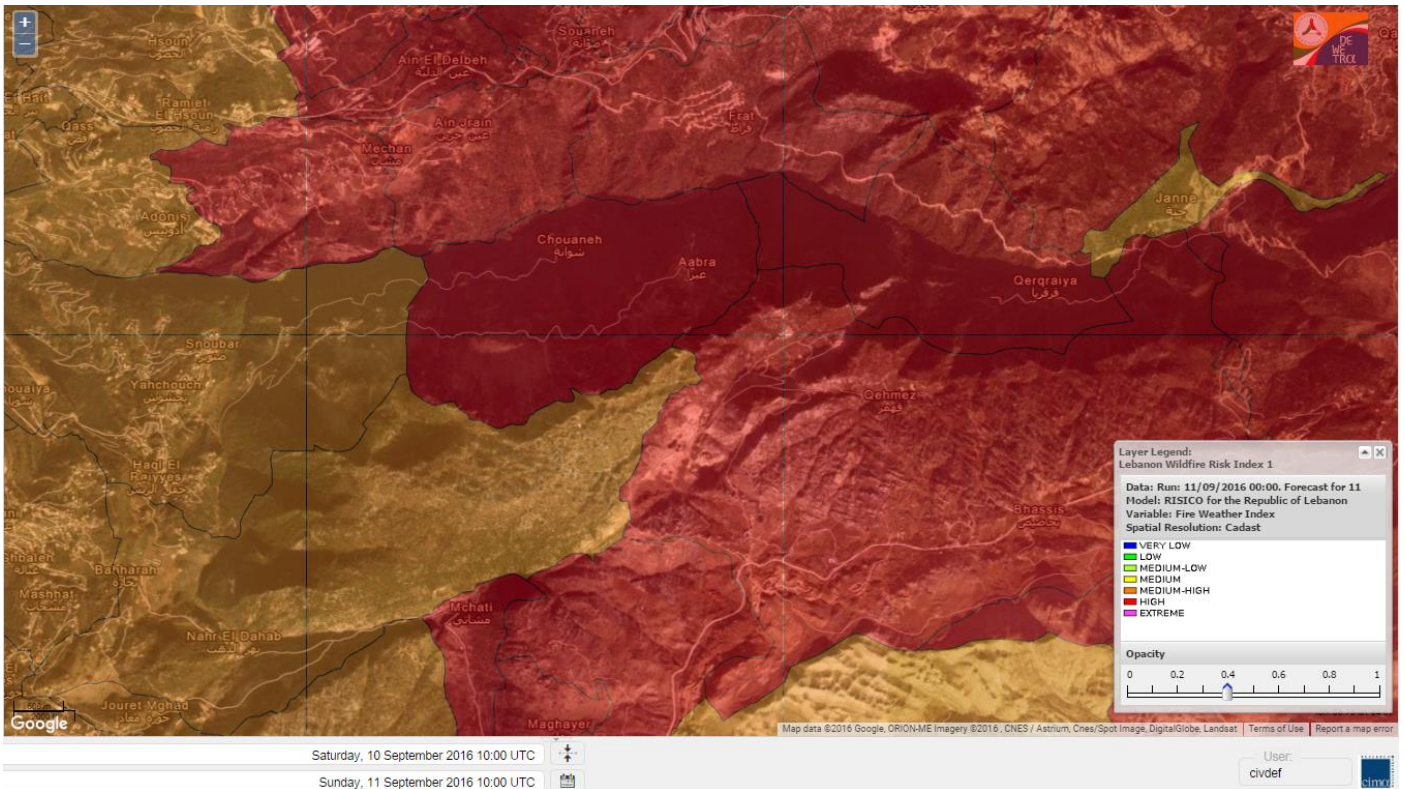

Jabal Moussa Reserve Forecast for 11 September 2016