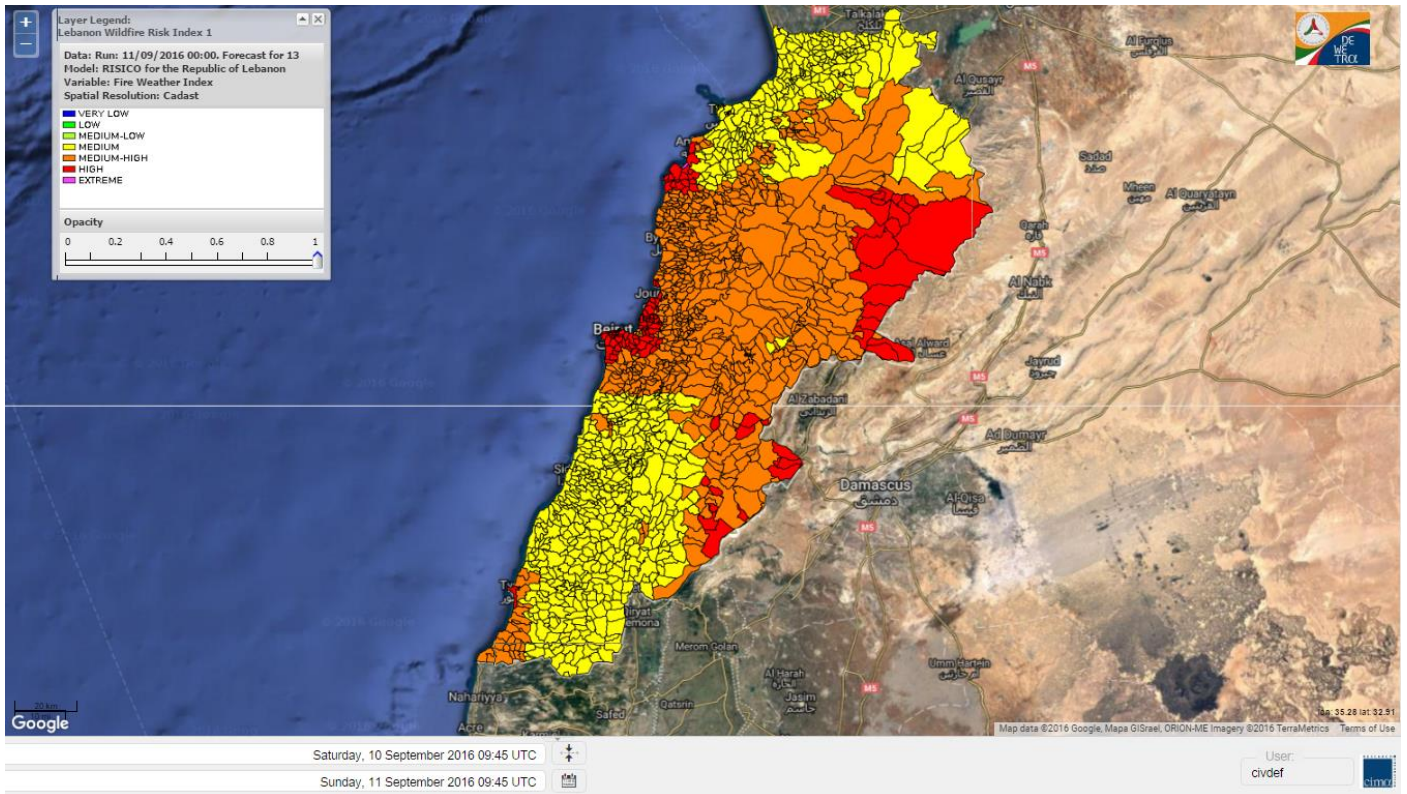

Lebanon temperature for 11 September 2016

Lebanon humidity for 11 September 2016

Lebanon for 11 September 2016

Lebanon for 12 September 2016

Lebanon for 13 September 2016

Shouf Biosphere Reserve Forecast for 11 September 2016