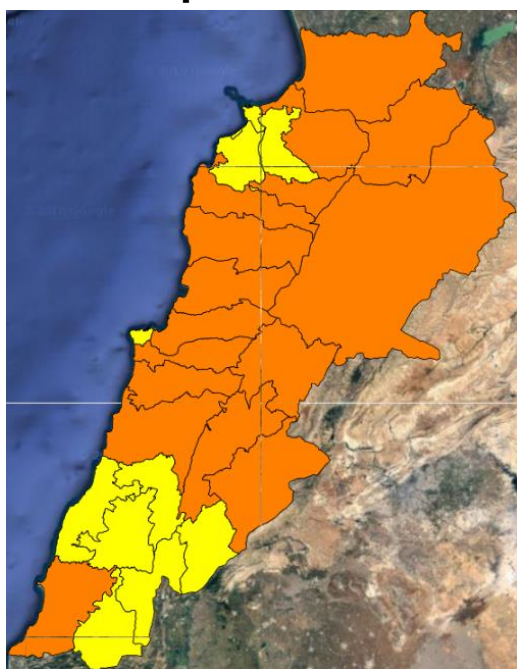

FIRE RISK INDEX

10 September 2016