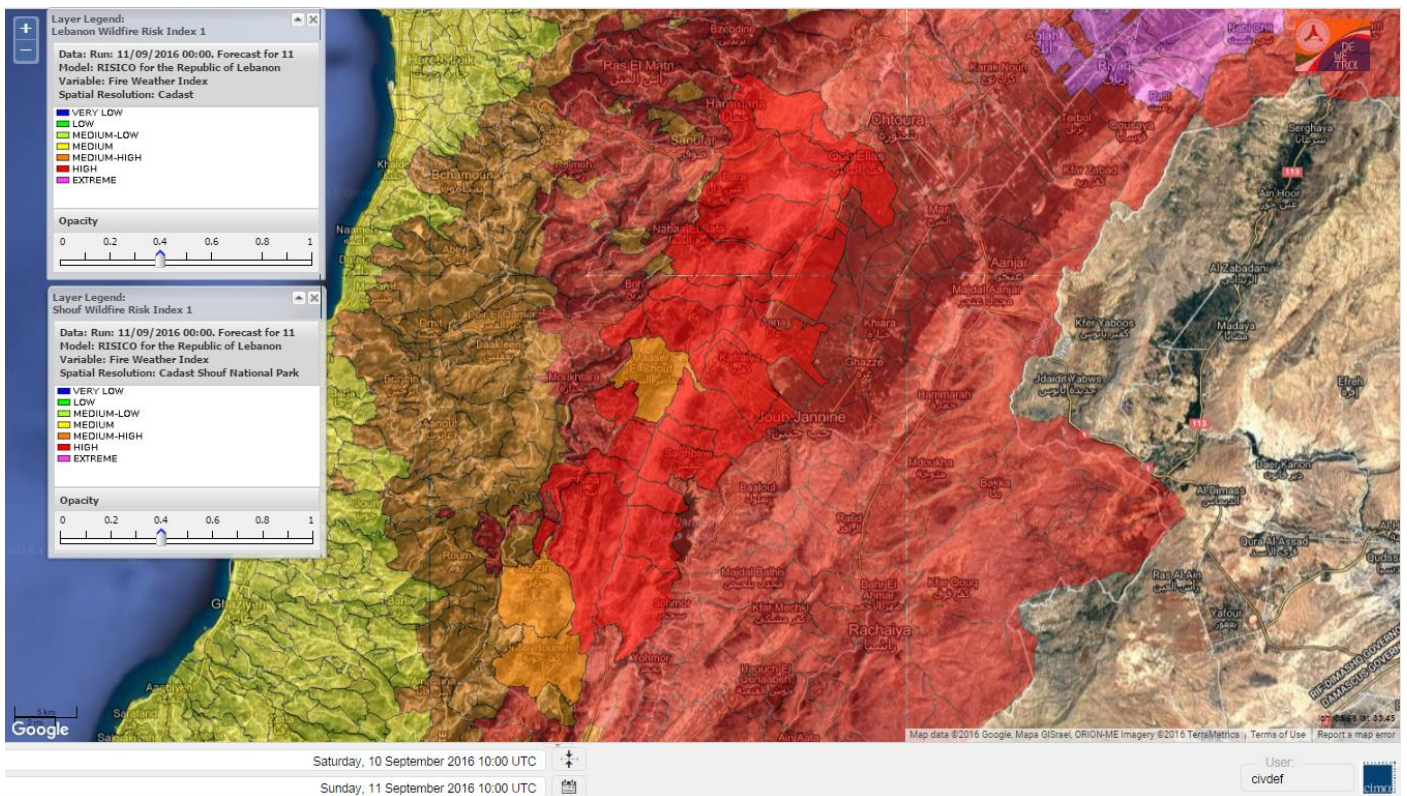

Shouf Biosphere Reserve Forecast for 11 September 2016