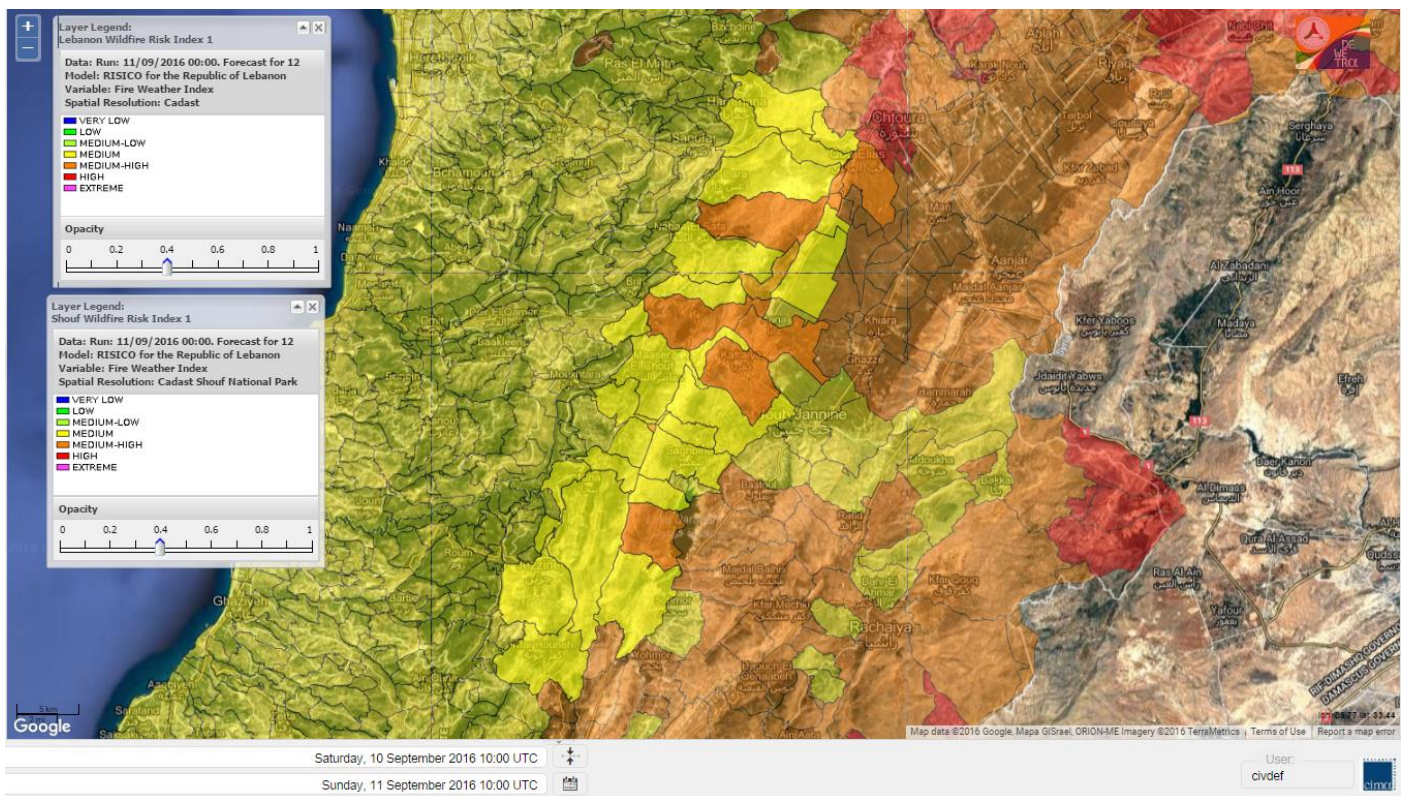

Shouf Biosphere Reserve Forecast for 12 September 2016