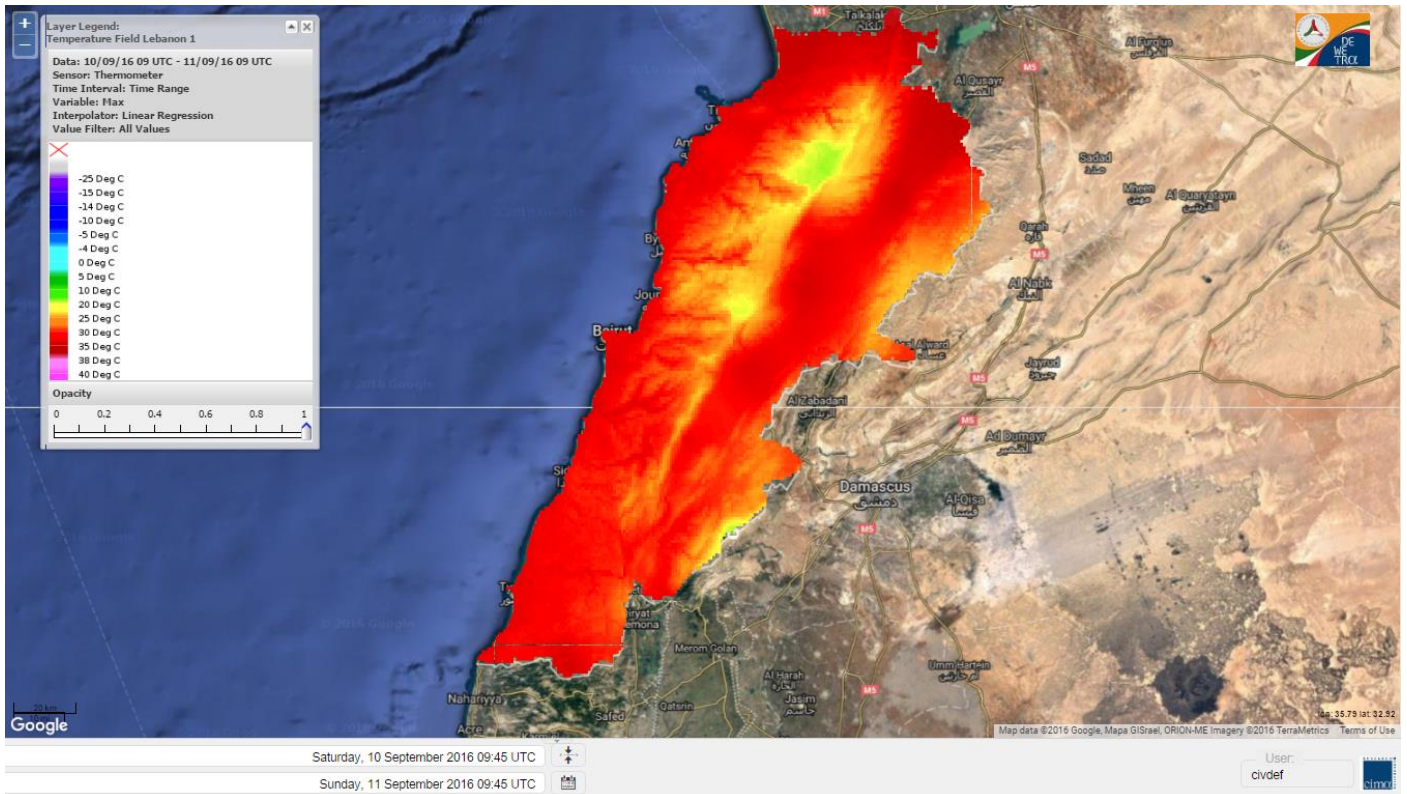

Lebanon temperature for 11 September 2016