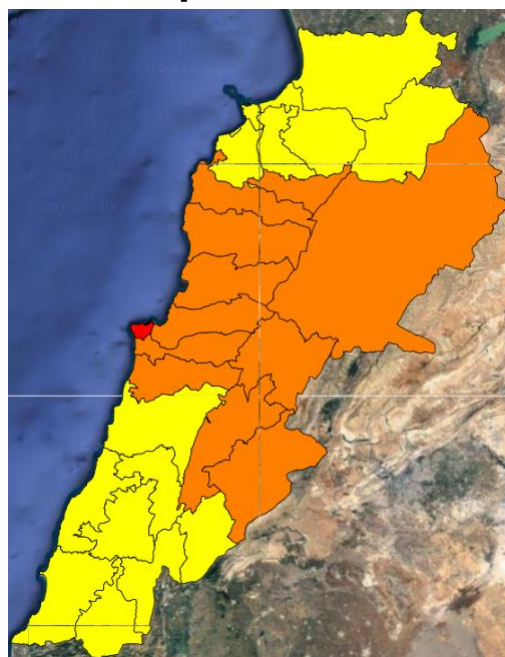

Beirut, 11 September 2016

FIRE RISK INDEX

10 September 2016

11 September 2016

12 September 2016

13 September 2016

Layer Legend:

Lebanon Wildfire Risk Index 1