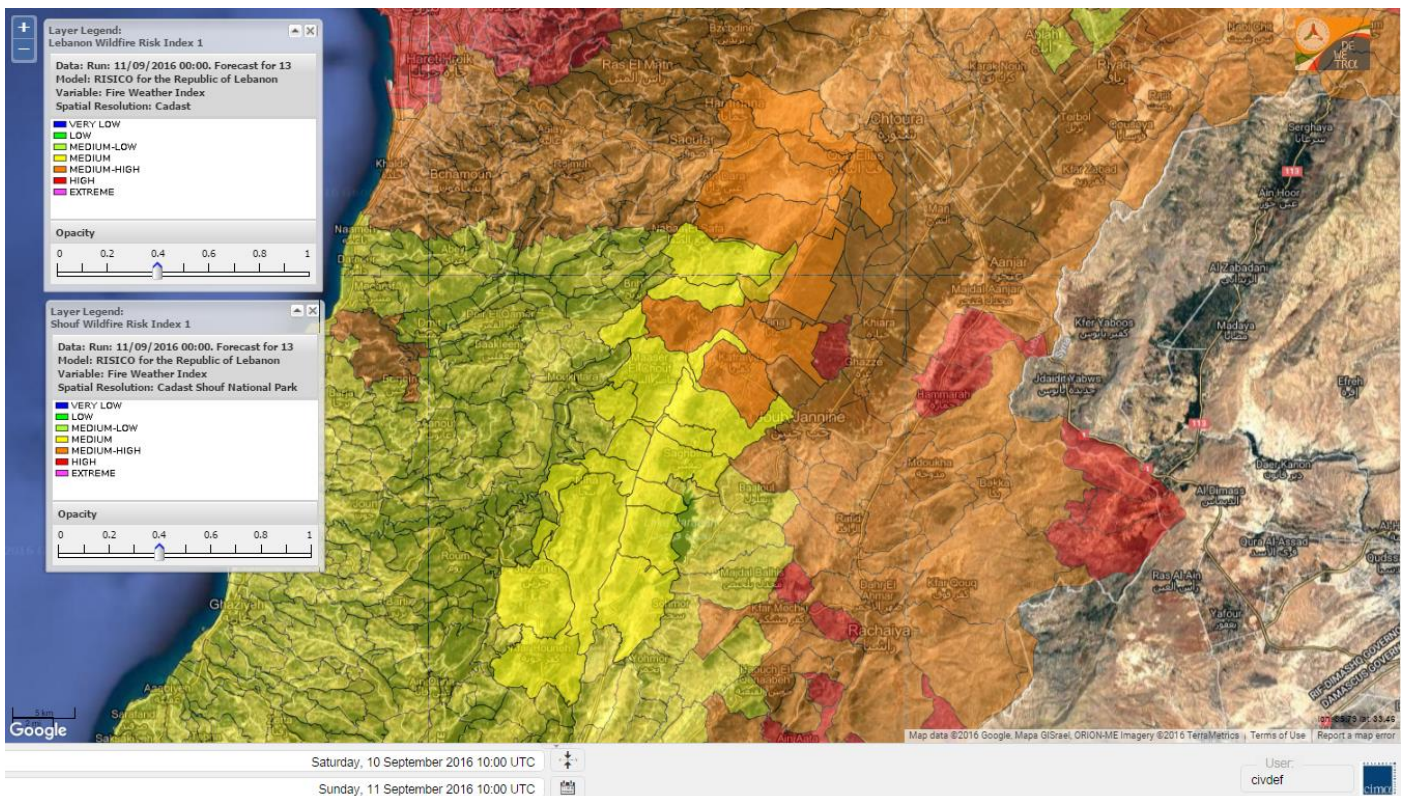

Shouf Biosphere Reserve Forecast for 13 September 2016