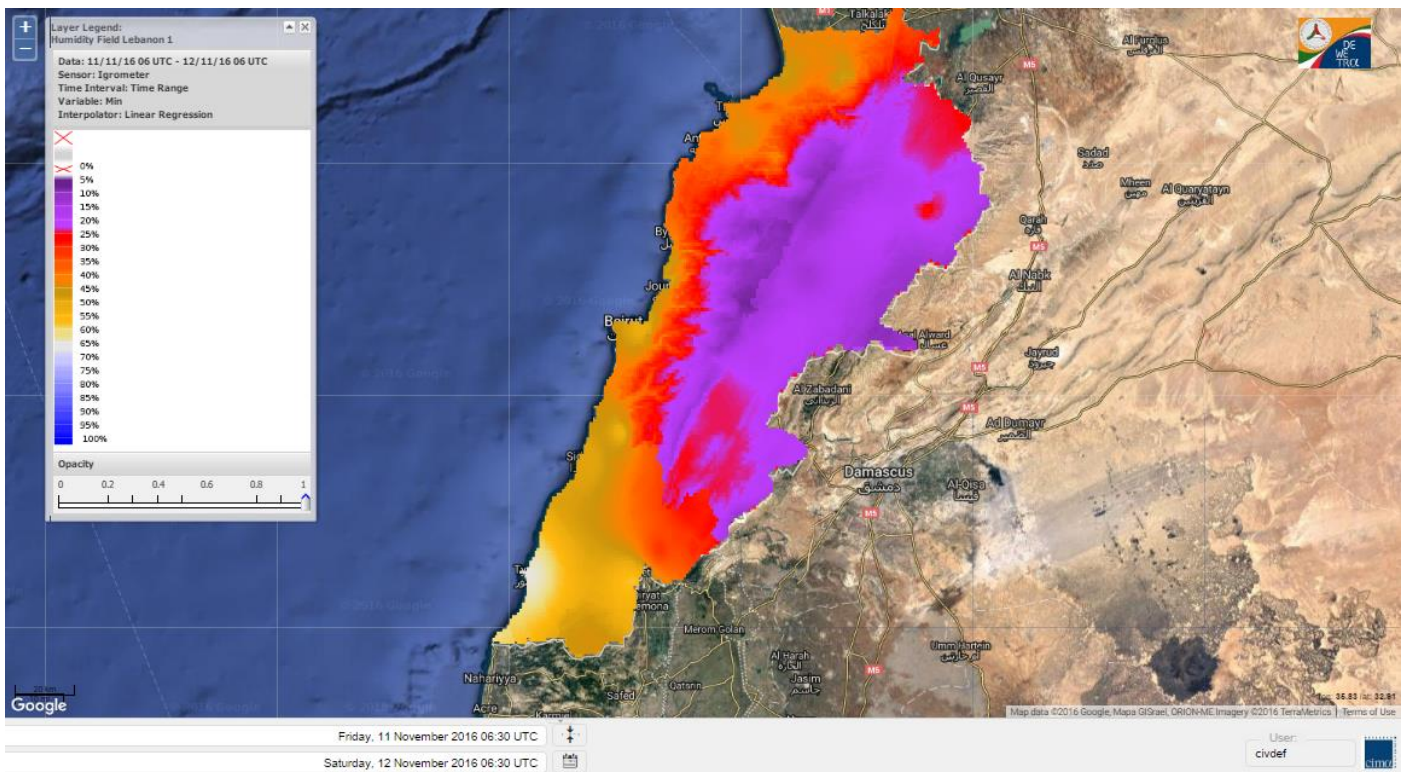

Lebanon humidity for 12 November 2016