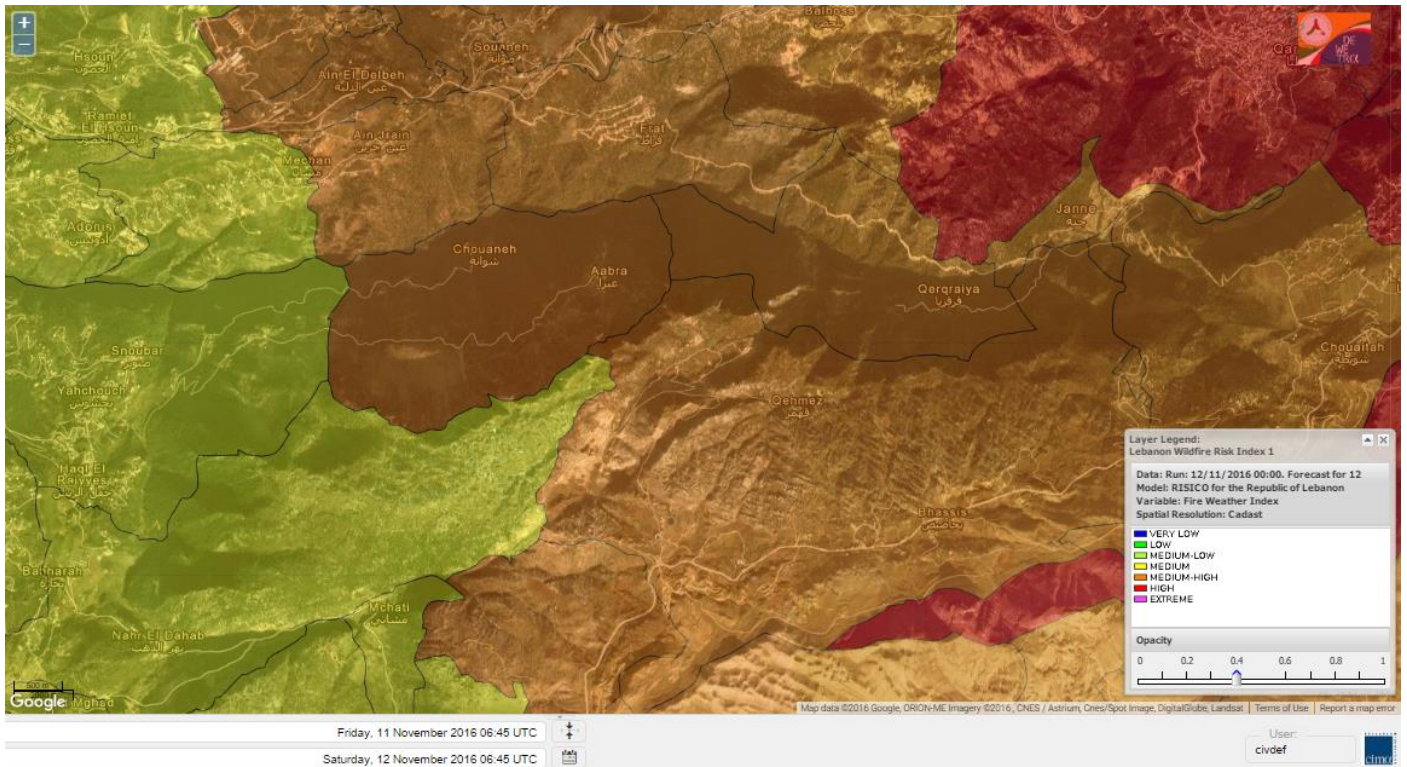

Lebanon for 14 November 2016

Shouf Biosphere Reserve Forecast for 12 November 2016

Shouf Biosphere Reserve Forecast for 13 November 2016

Shouf Biosphere Reserve Forecast for 14 November 2016

Jabal Moussa Reserve Forecast for 12 November 2016