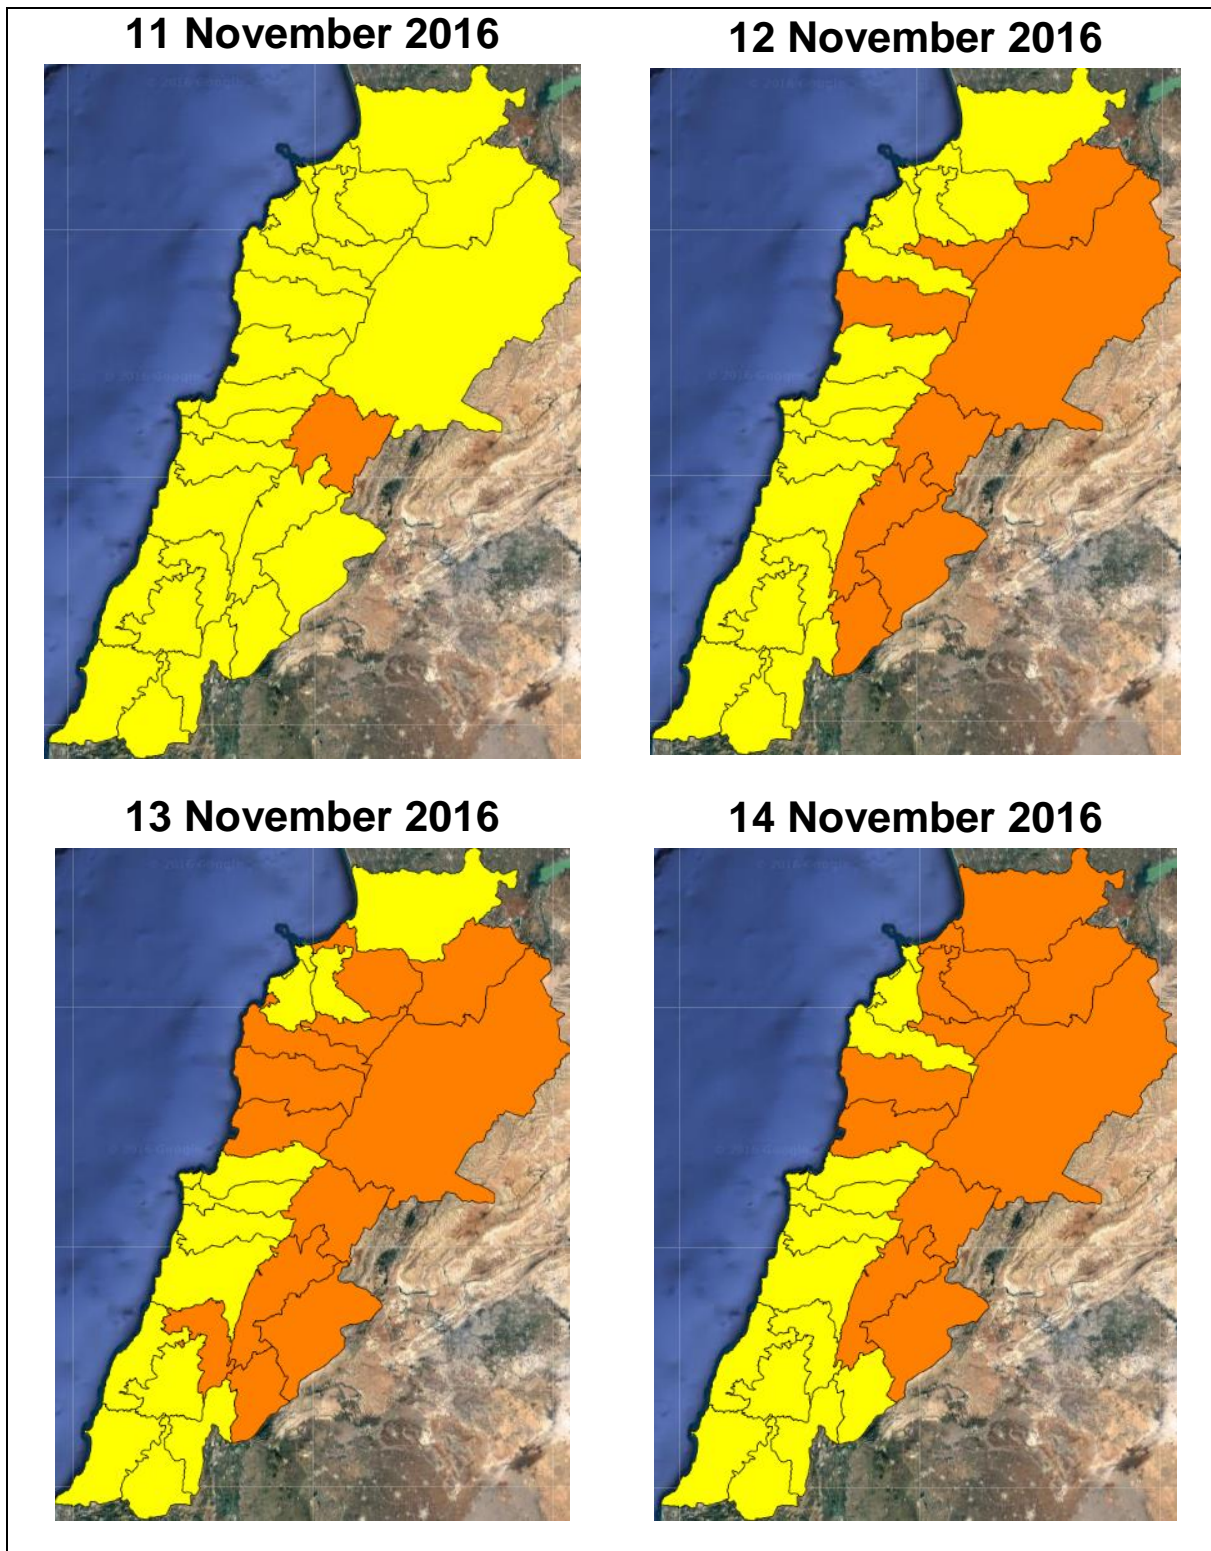

FIRE RISK INDEX

Layer Legend:
Lebanon Wildfire Risk Index 1

Data: Run: 12/11/2016 00:00. Forecast for 12
Model: RISICO for the Republic of Lebanon
Variable: Fire Weather Index
Spatial Resolution: Caza

- VERY LOW
- LOW
- MEDIUM-LOW
- MEDIUM
- MEDIUM-HIGH
- HIGH
- EXTREME