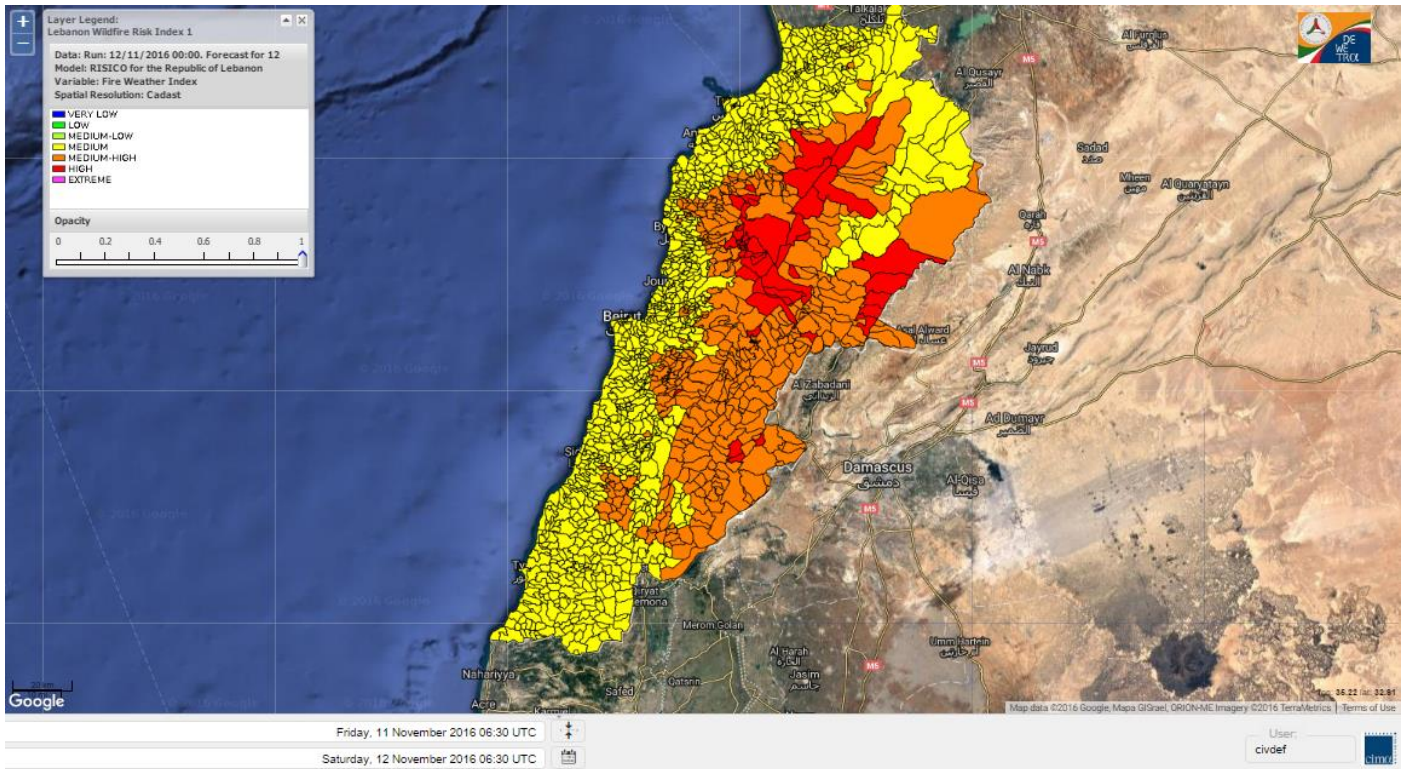

Lebanon for 12 November 2016