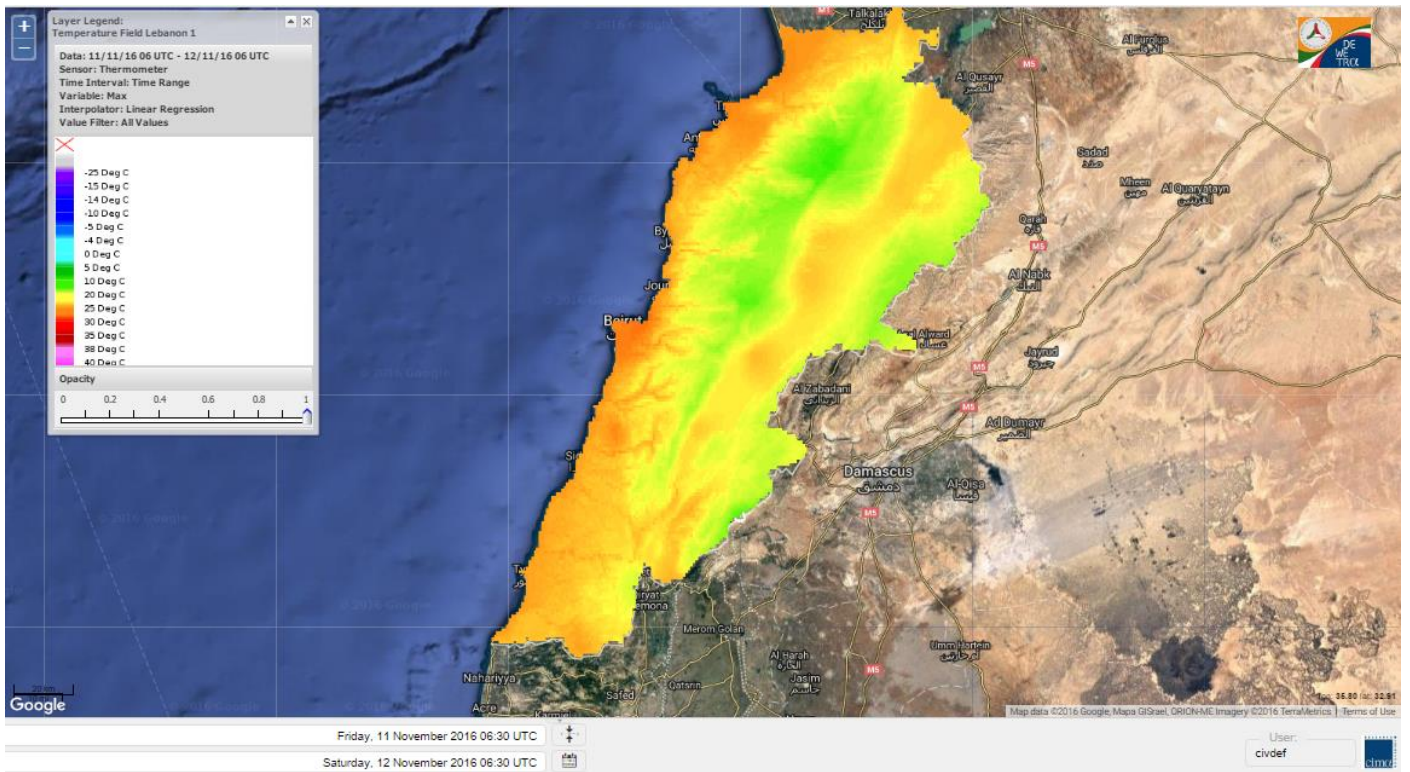

Lebanon temperature for 12 November 2016