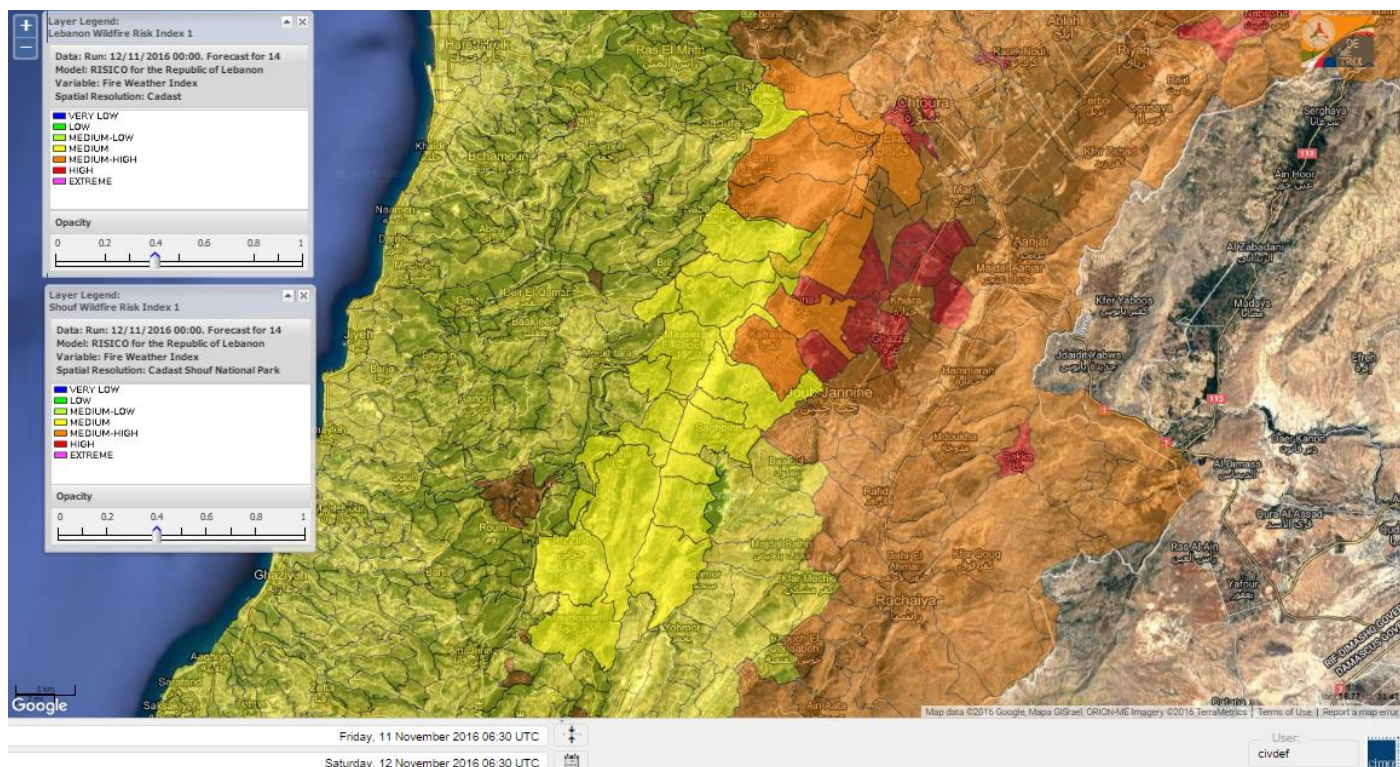

Lebanon for 14 November 2016

Shouf Biosphere Reserve Forecast for 12 November 2016

Shouf Biosphere Reserve Forecast for 13 November 2016

Shouf Biosphere Reserve Forecast for 14 November 2016

Jabal Moussa Reserve Forecast for 12 November 2016