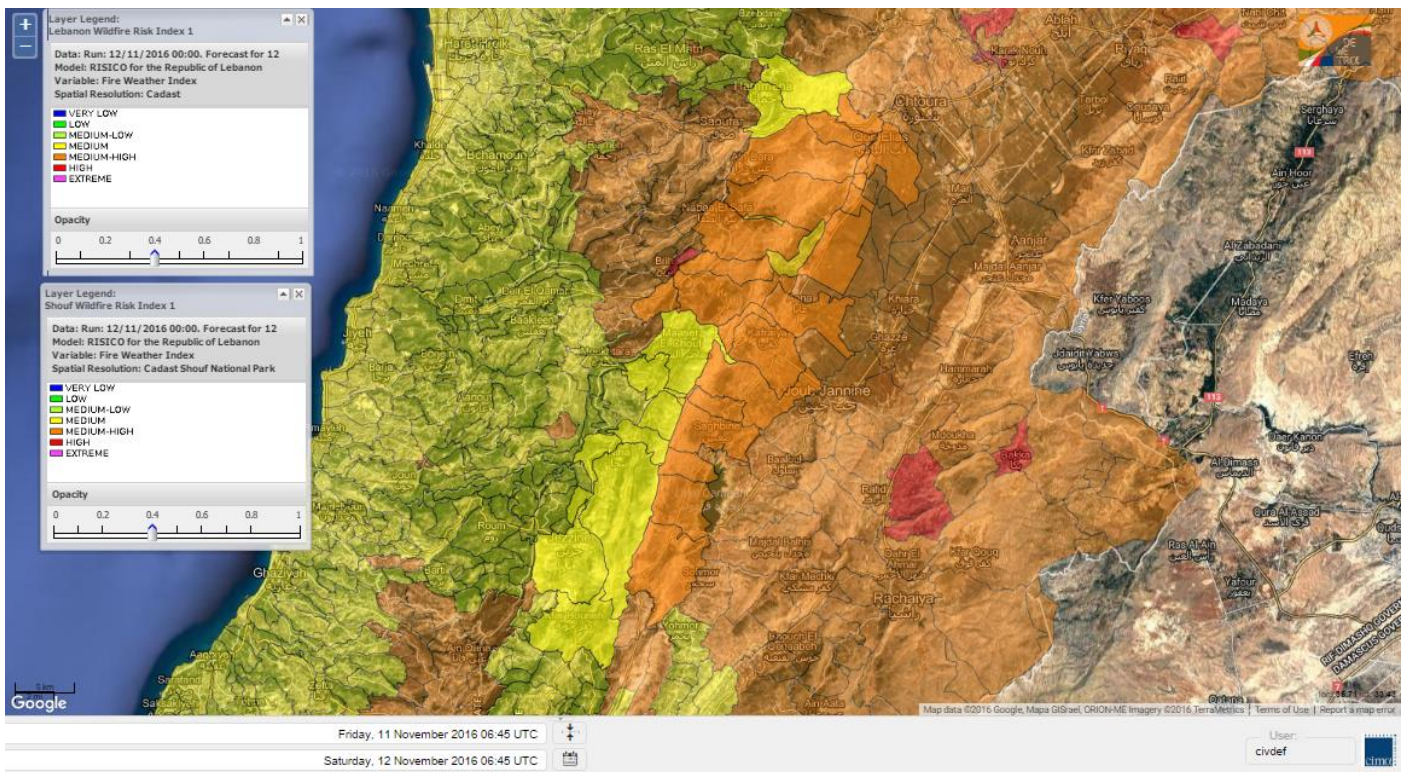

Shouf Biosphere Reserve Forecast for 12 November 2016