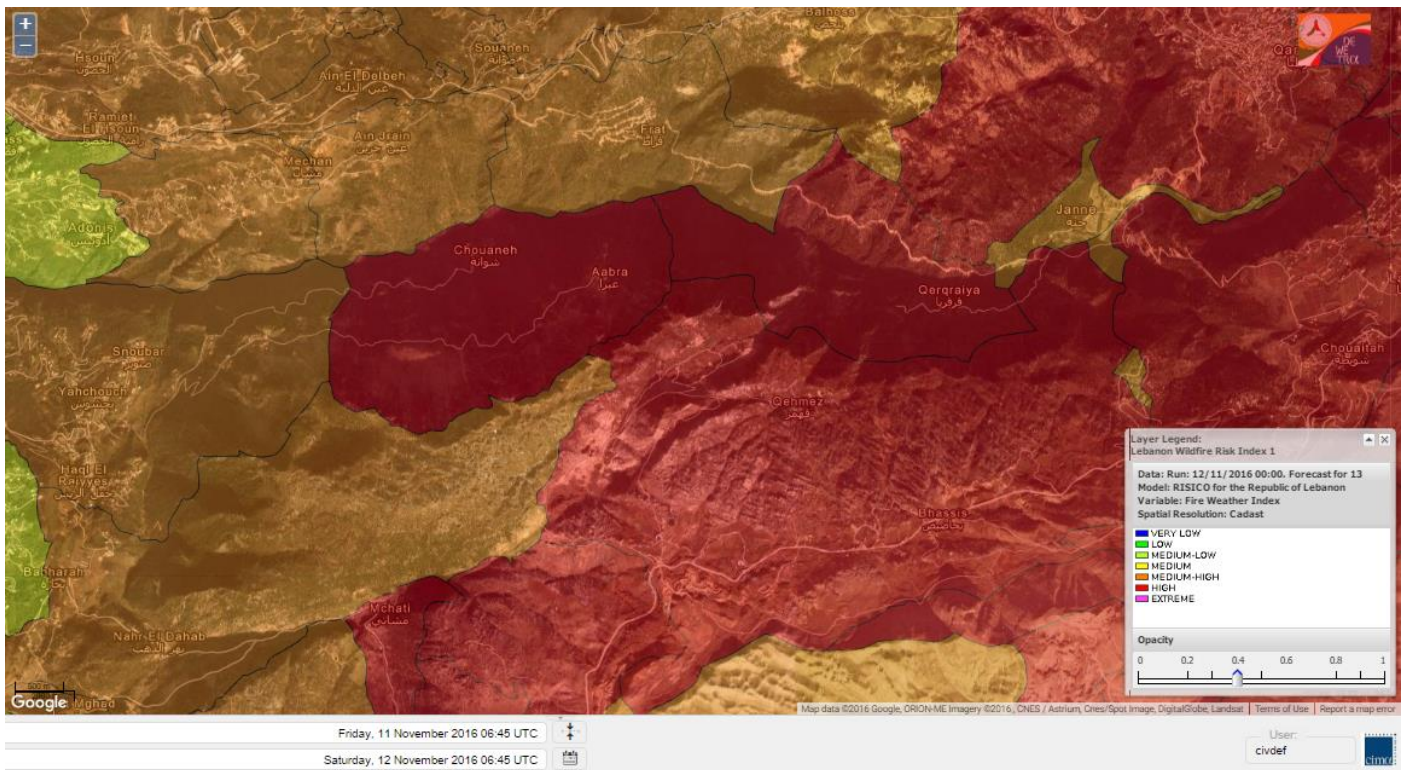

Jabal Moussa Reserve Forecast for 13 November 2016