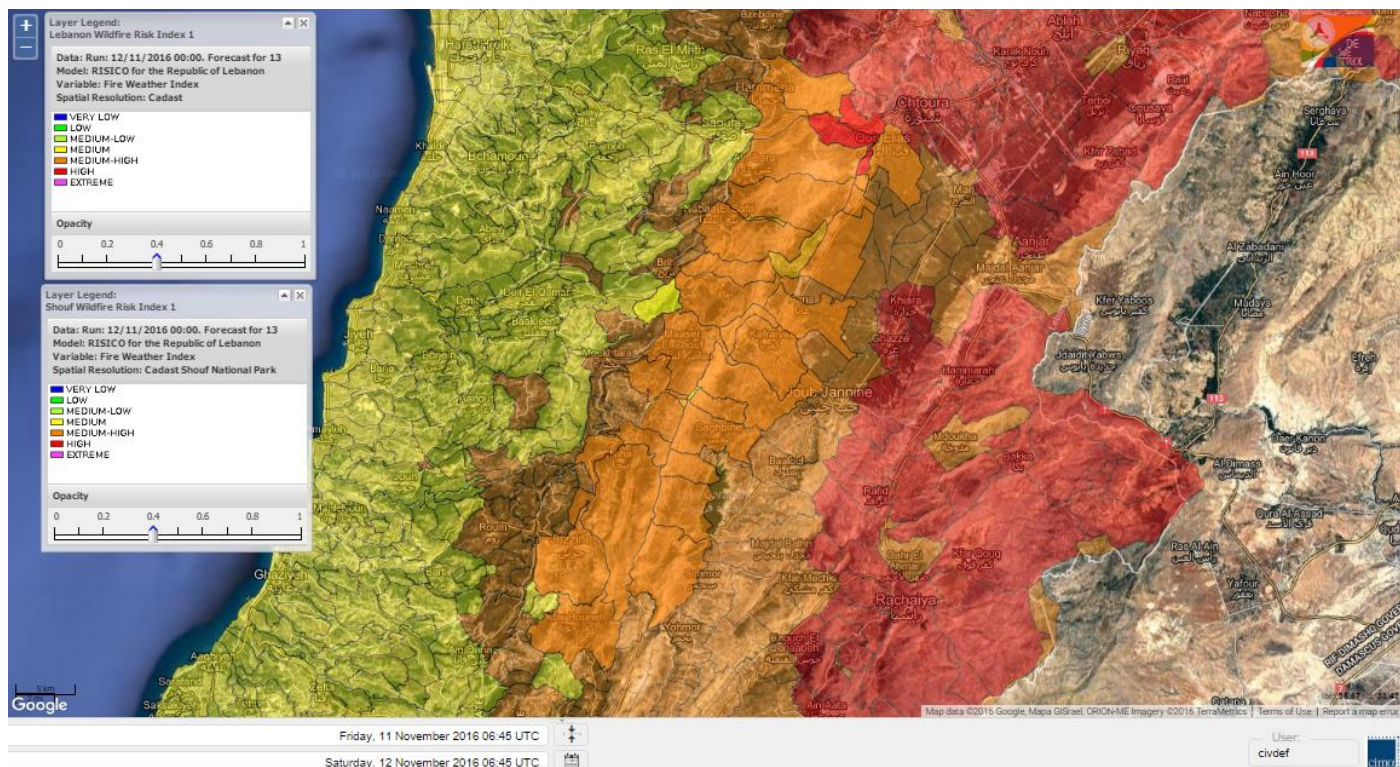

Shouf Biosphere Reserve Forecast for 13 November 2016