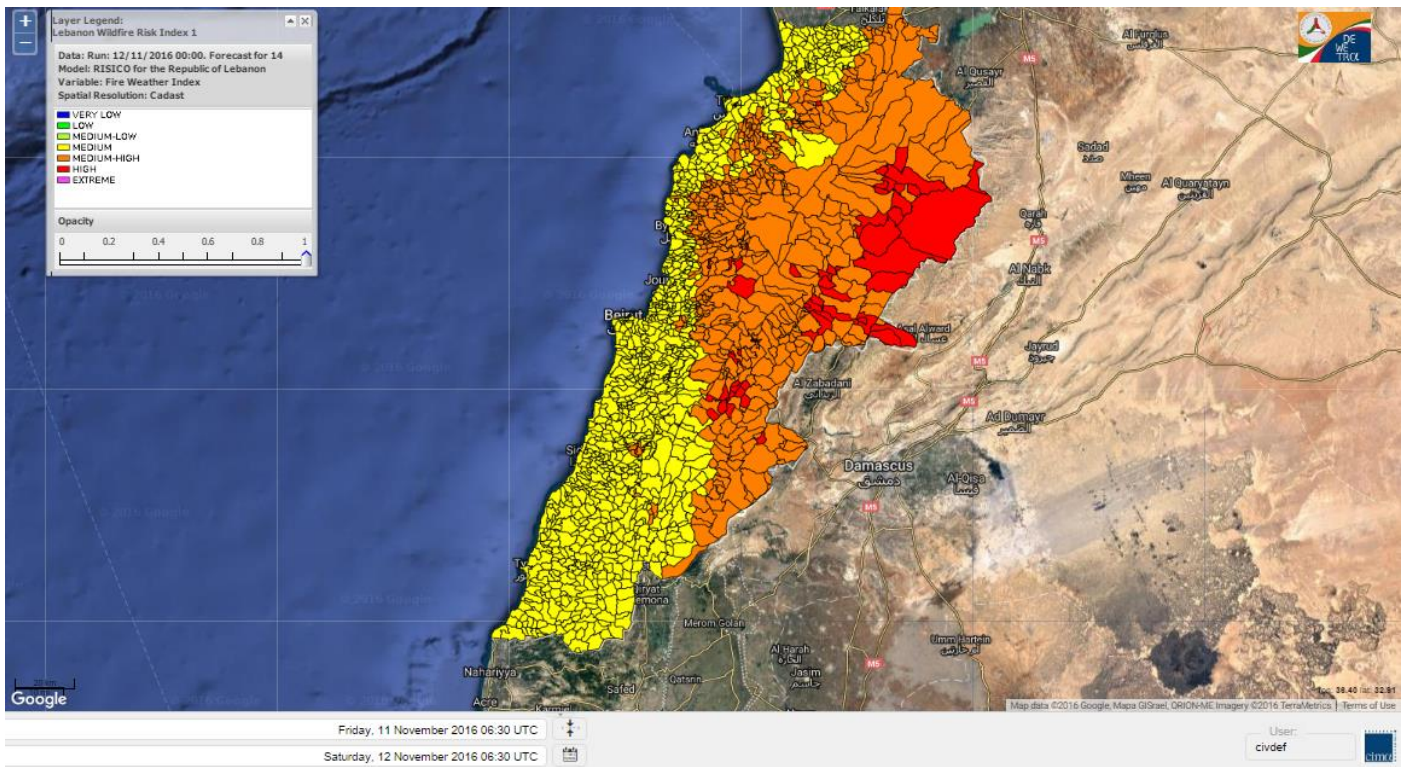

Lebanon for 14 November 2016