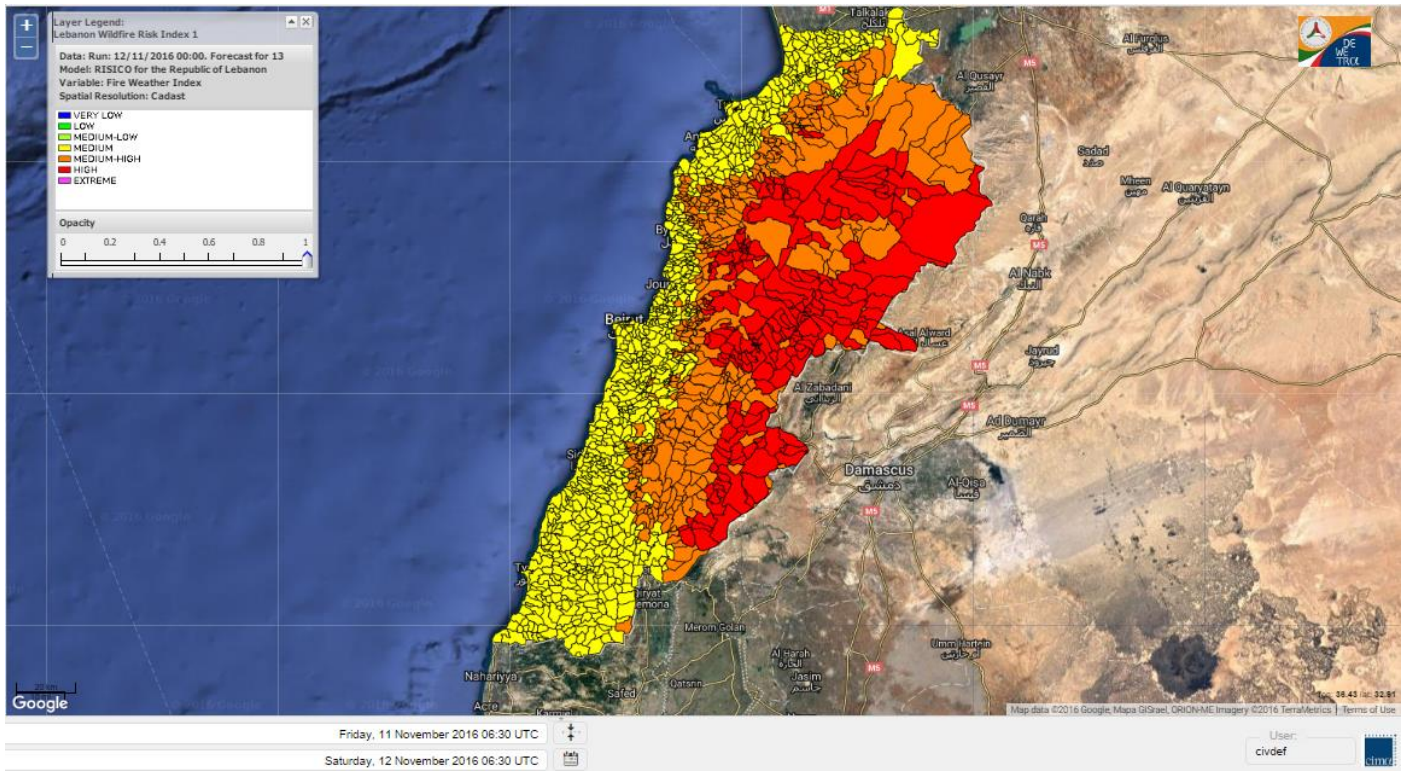

Lebanon for 13 November 2016