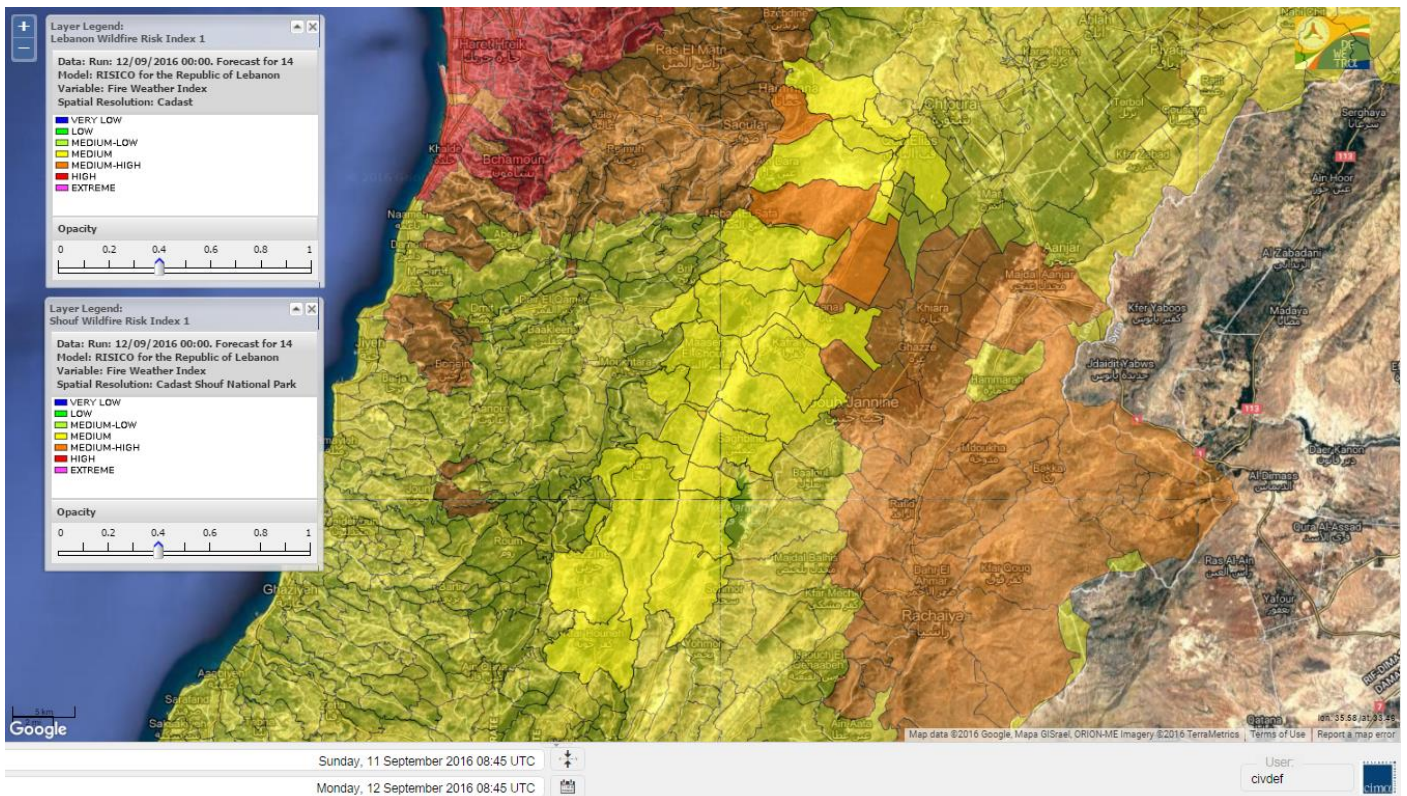

Lebanon for 14 September 2016

Shouf Biosphere Reserve Forecast for 12 September 2016

Shouf Biosphere Reserve Forecast for 13 September 2016

Shouf Biosphere Reserve Forecast for 14 September 2016

Jabal Moussa Reserve Forecast for 12 September 2016