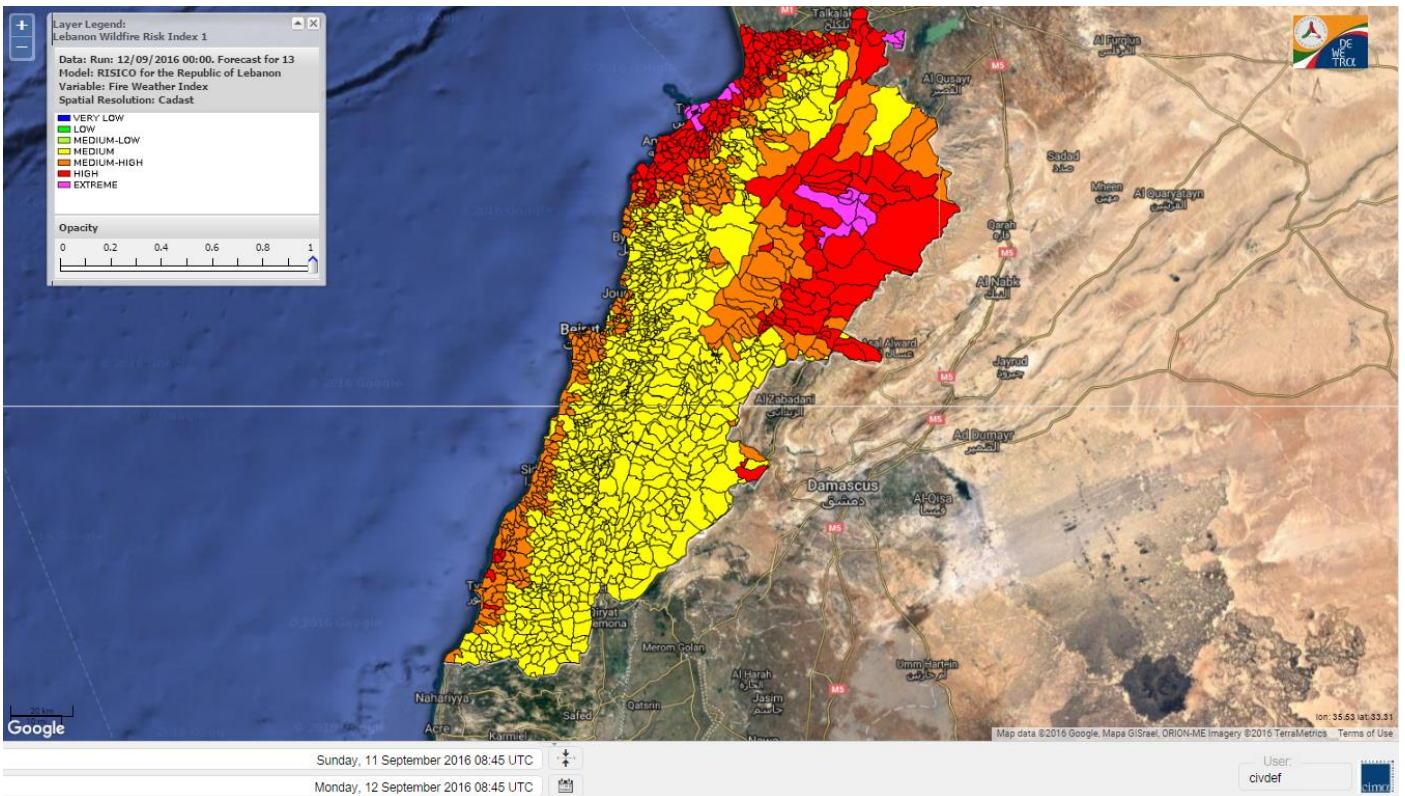

Lebanon for 13 September 2016