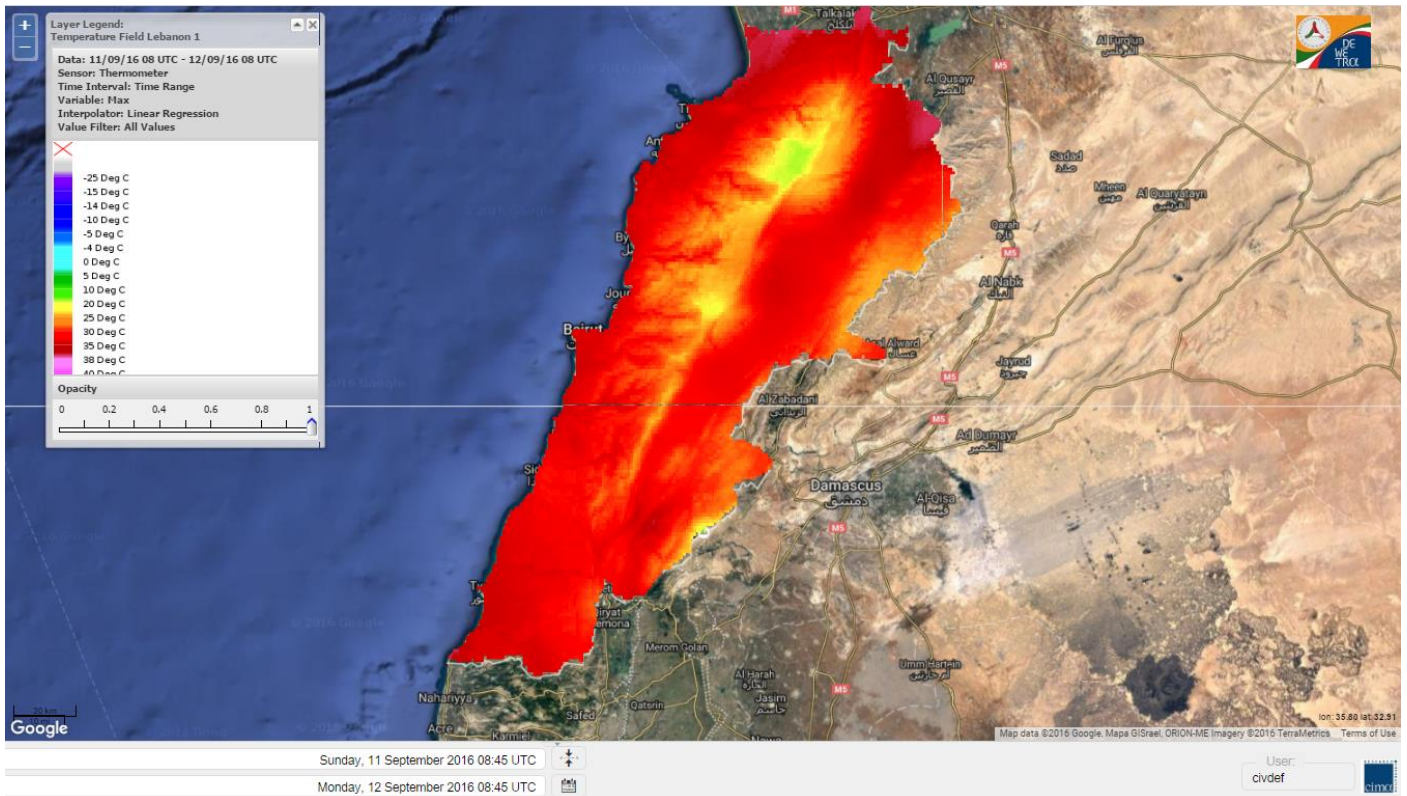

Lebanon temperature for 12 September 2016