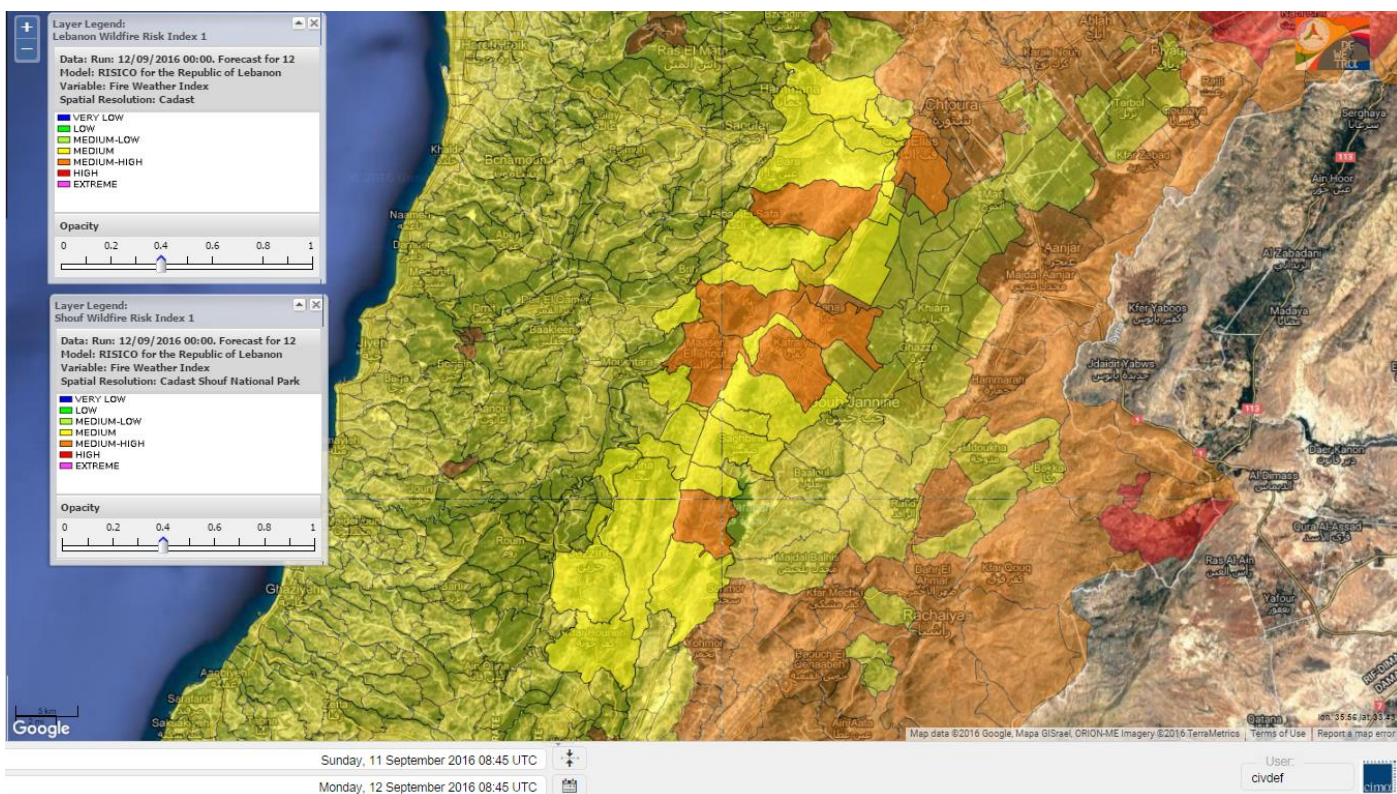

Shouf Biosphere Reserve Forecast for 12 September 2016