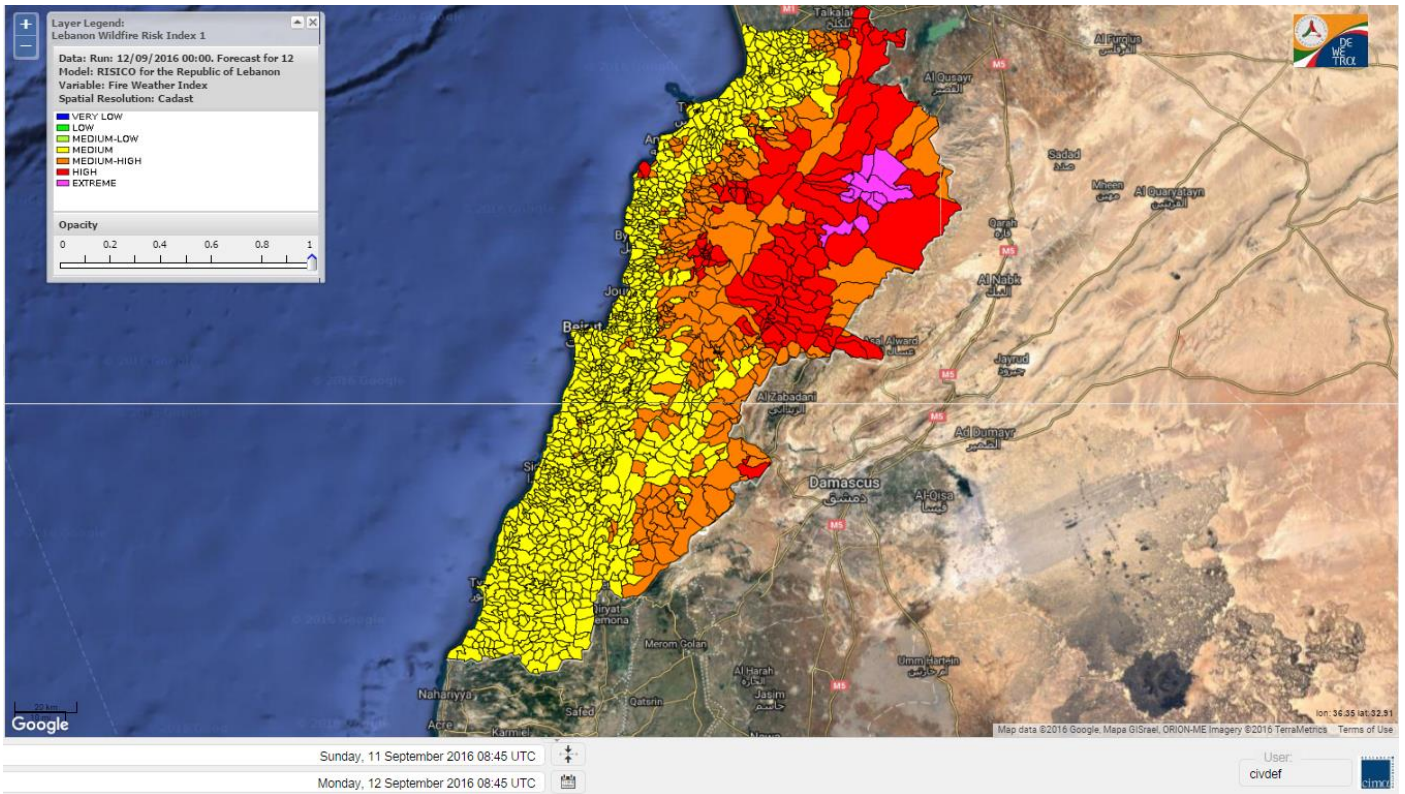

Lebanon for 12 September 2016