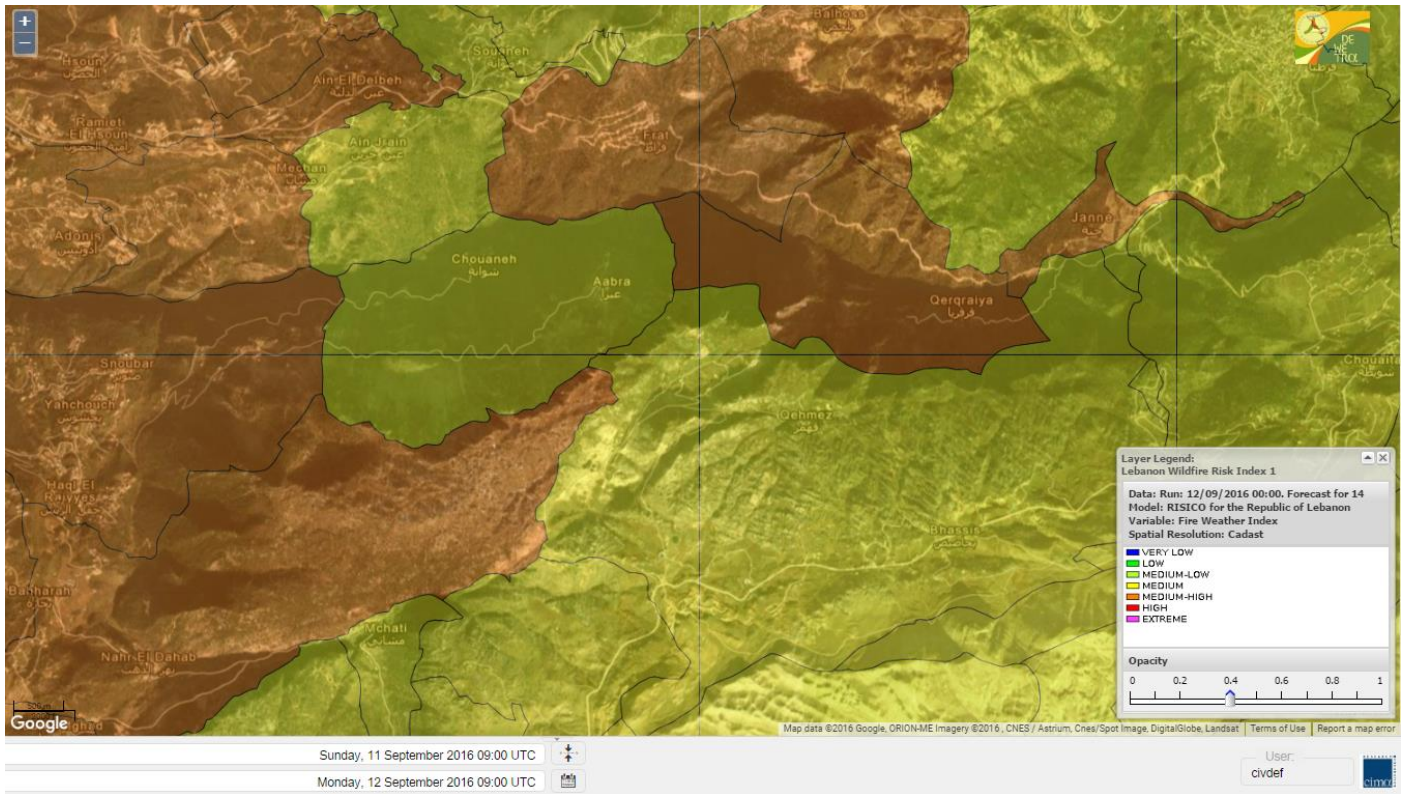

Jabal Moussa Reserve Forecast for 14 September 2016