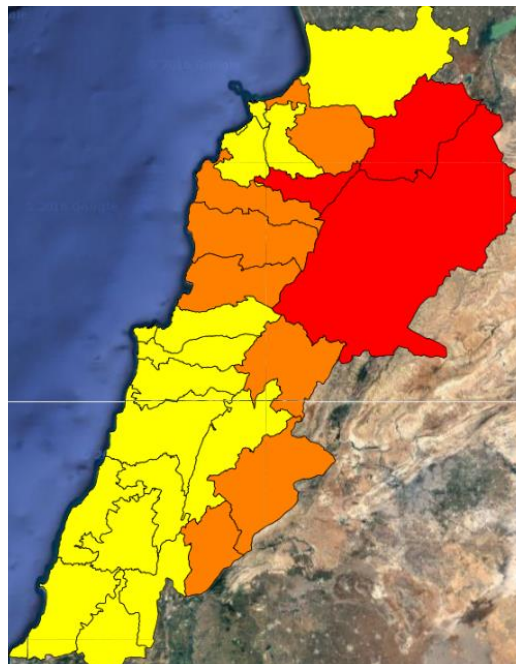

12 September 2016