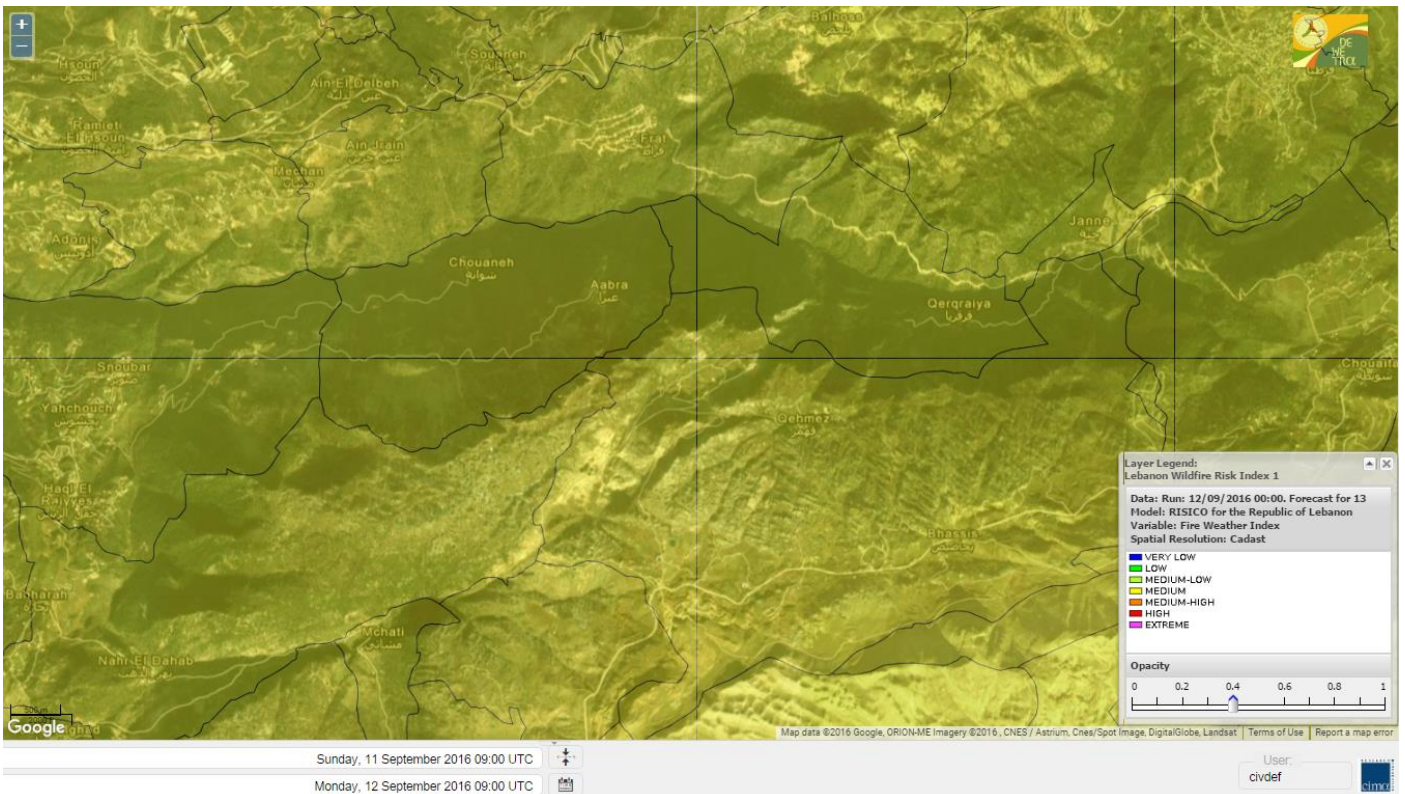

Jabal Moussa Reserve Forecast for 13 September 2016