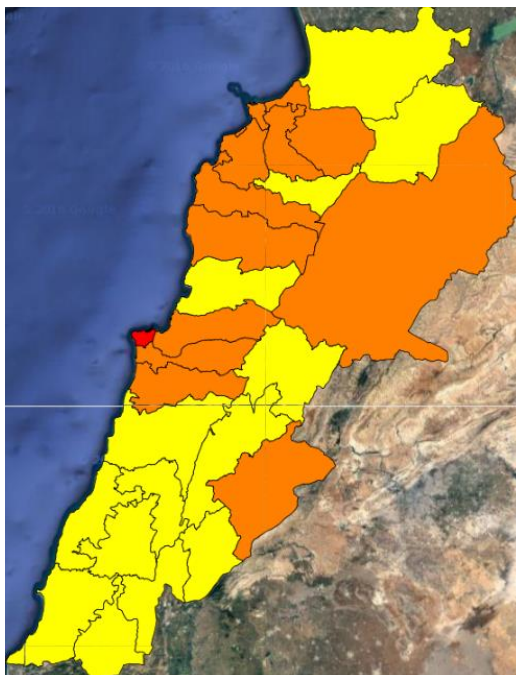

Beirut, 12 September 2016

FIRE RISK INDEX

11 September 2016

12 September 2016

13 September 2016

14 September 2016

Layer Legend:
Lebanon Wildfire Risk Index 1

Data: Run: 12/09/2016 00:00. Forecast for 12
Model: RISICO for the Republic of Lebanon
Variable: Fire Weather Index
Spatial Resolution: Caza