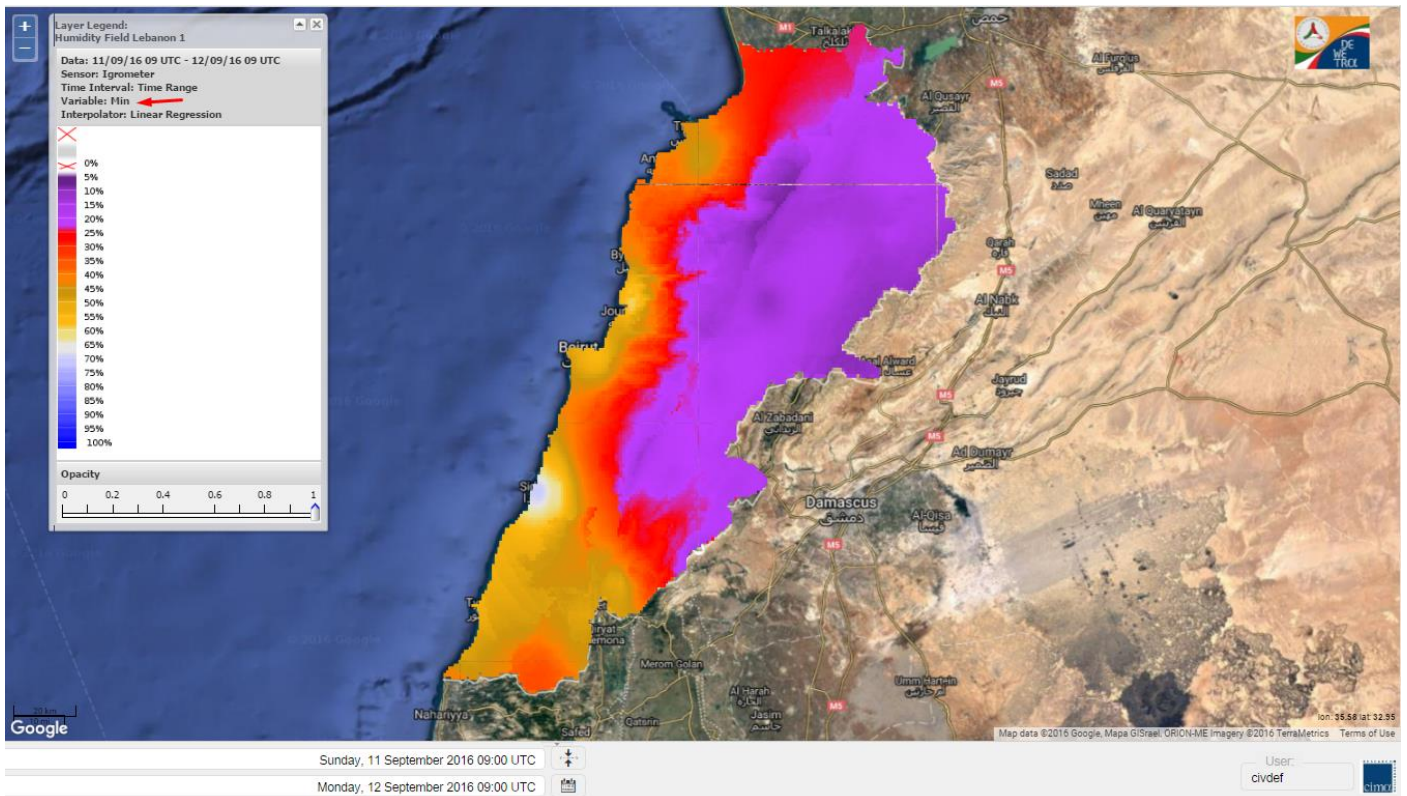

Lebanon humidity for 12 September 2016