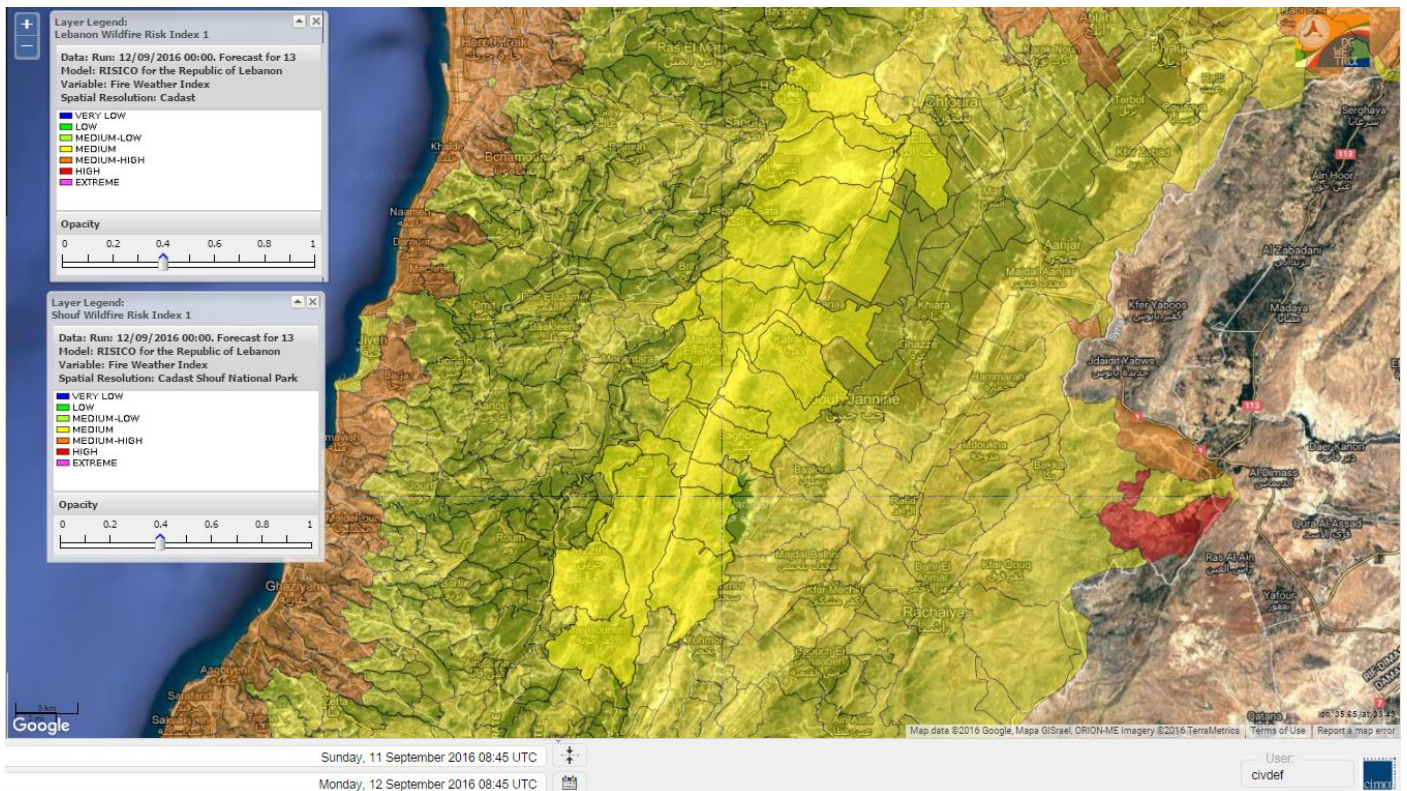

Shouf Biosphere Reserve Forecast for 13 September 2016