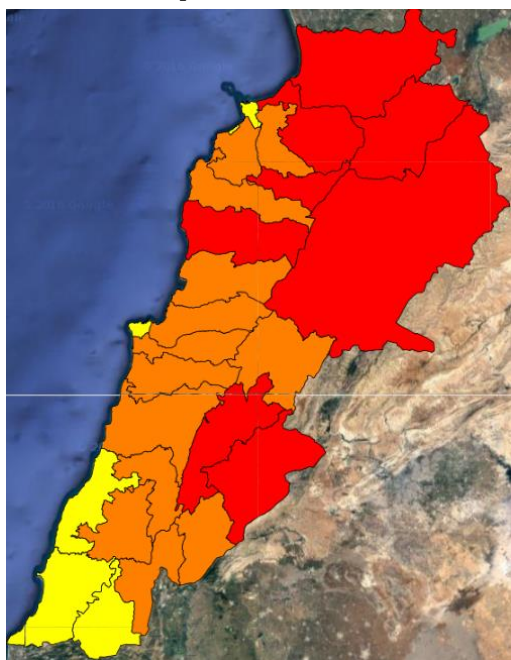

FIRE RISK INDEX

11 September 2016