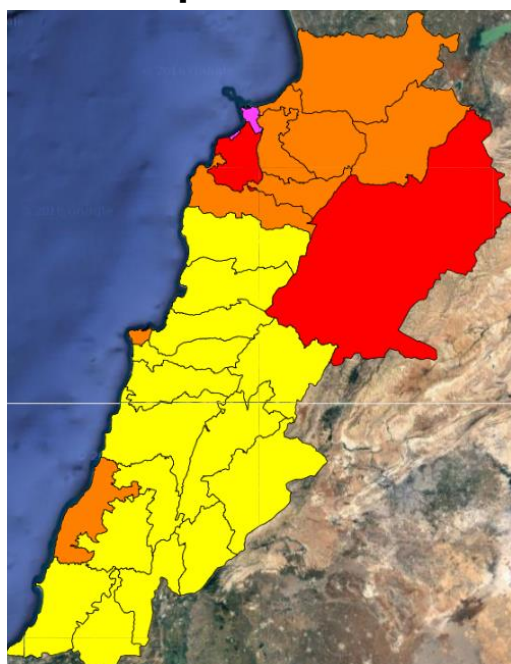

Beirut, 12 September 2016

FIRE RISK INDEX

11 September 2016

12 September 2016

13 September 2016

14 September 2016

Layer Legend:
Lebanon Wildfire Risk Index 1

Data: Run: 12/09/2016 00:00. Forecast for 12
Model: RISICO for the Republic of Lebanon
Variable: Fire Weather Index
Spatial Resolution: Caza