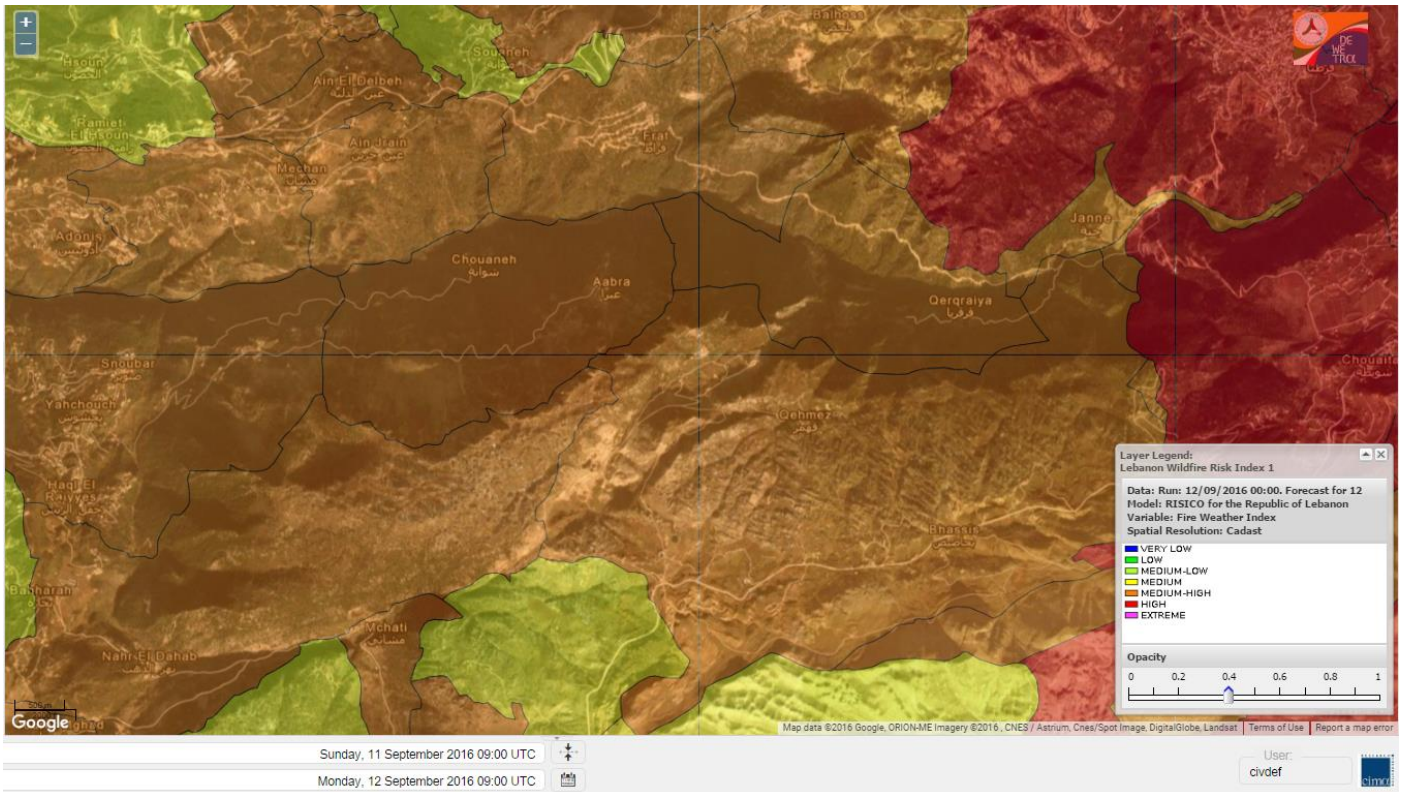

Lebanon for 14 September 2016

Shouf Biosphere Reserve Forecast for 12 September 2016

Shouf Biosphere Reserve Forecast for 13 September 2016

Shouf Biosphere Reserve Forecast for 14 September 2016

Jabal Moussa Reserve Forecast for 12 September 2016