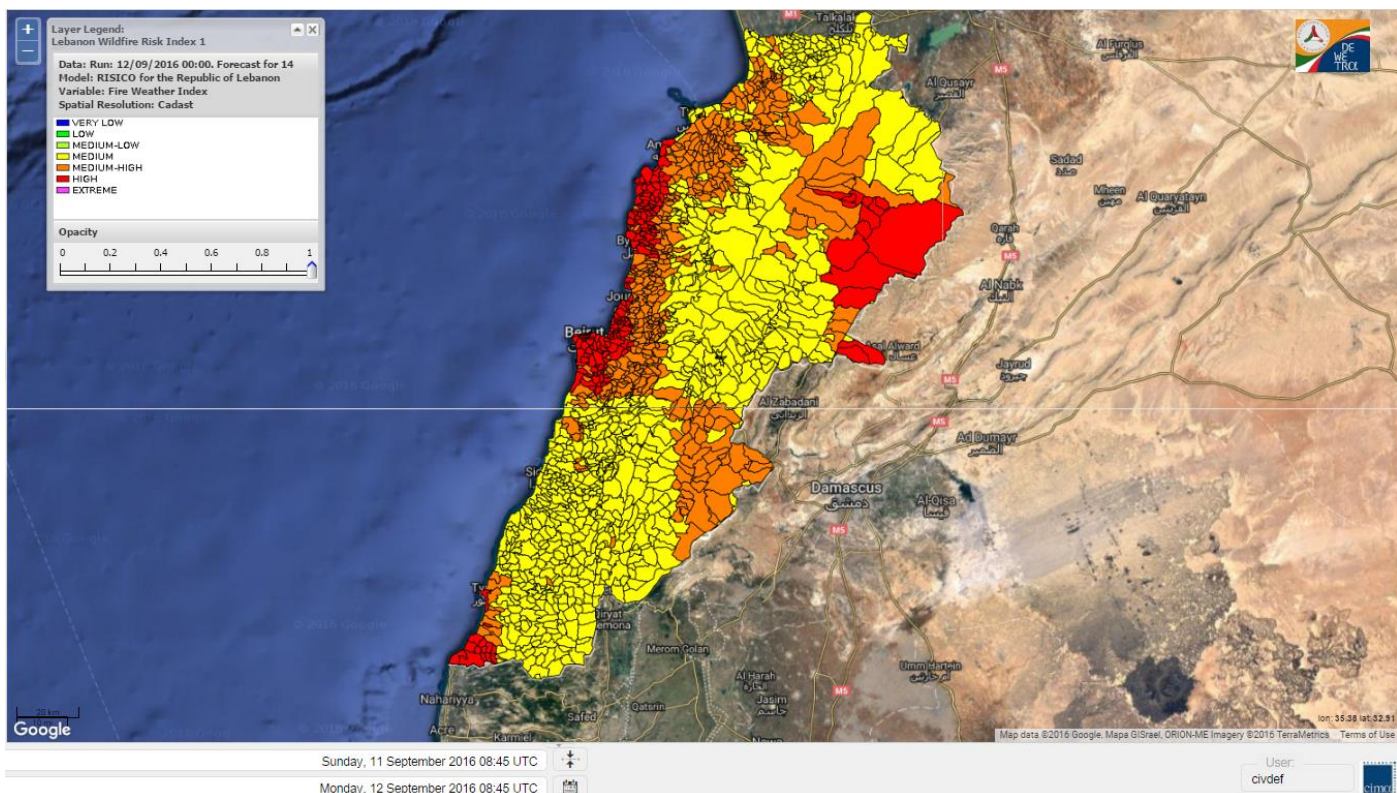

Lebanon for 14 September 2016