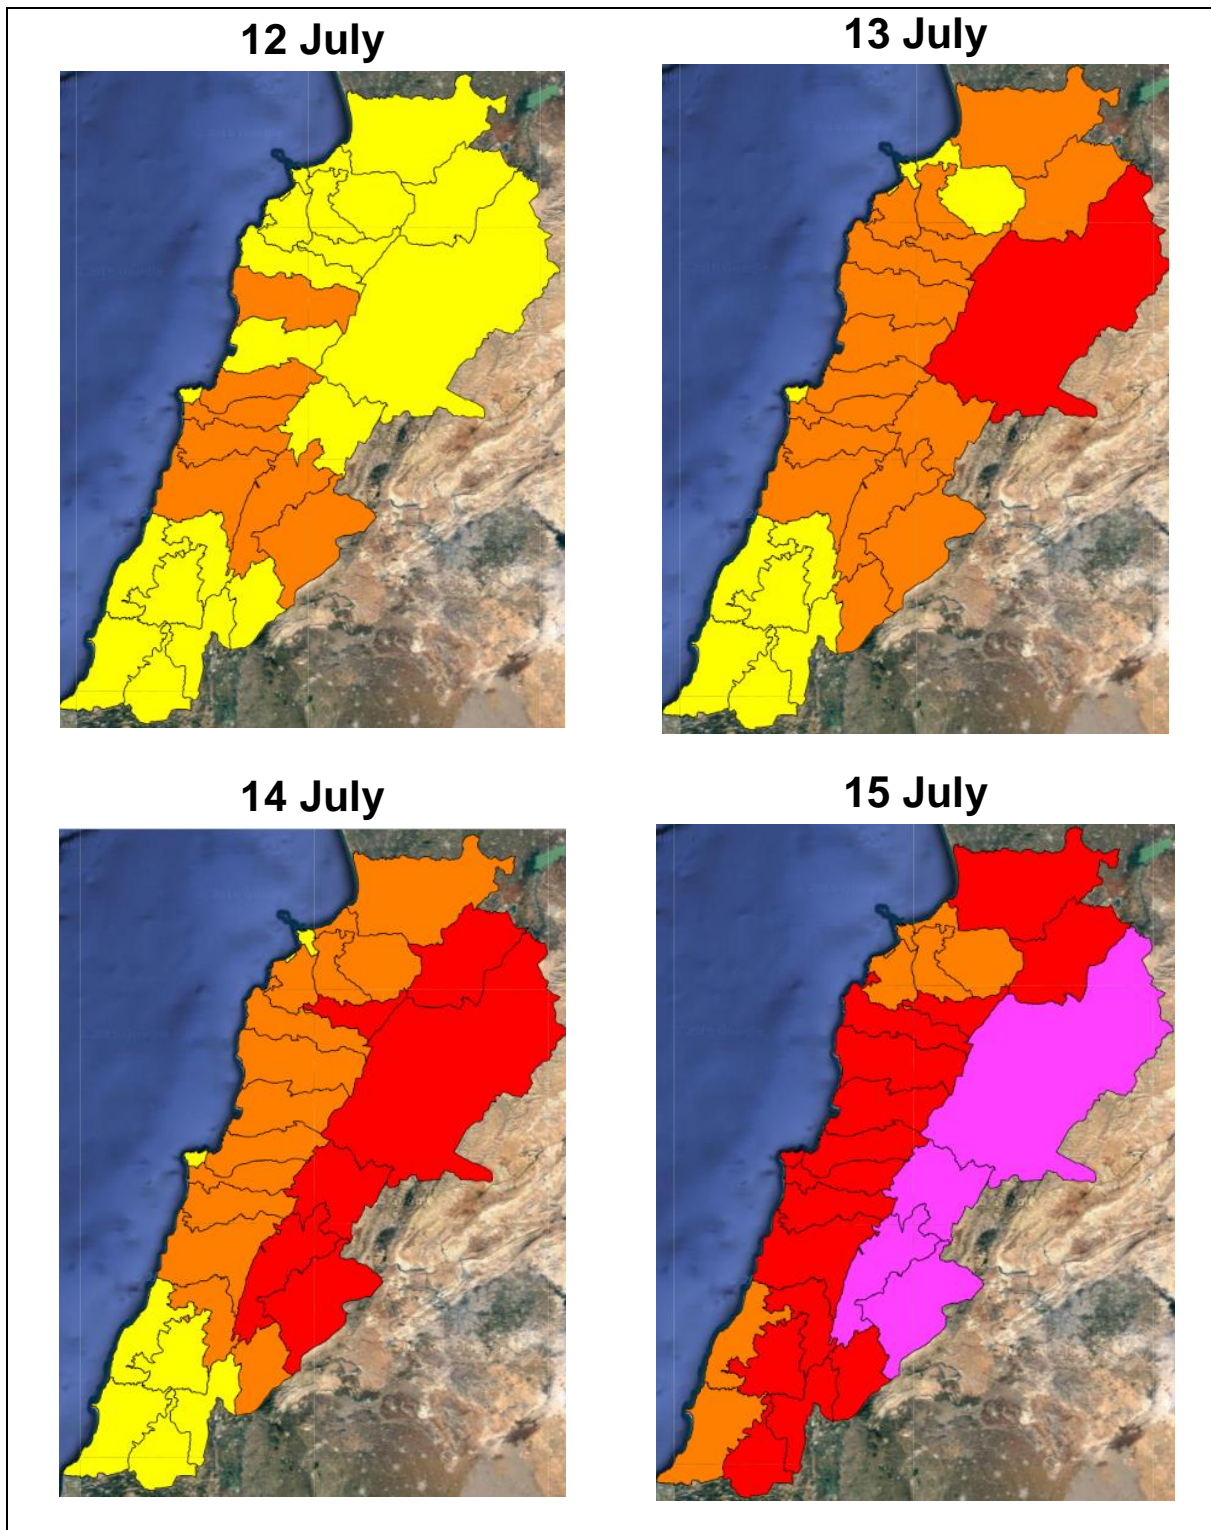

FIRE RISK INDEX

Layer Legend:
Lebanon Wildfire Risk Index 1

Data: Run: 12/07/2016 00:00. Forecast for 12
Model: RISICO for the Republic of Lebanon
Variable: Fire Weather Index
Spatial Resolution: Caza

- VERY LOW
- LOW
- MEDIUM-LOW
- MEDIUM
- MEDIUM-HIGH
- HIGH
- EXTREME