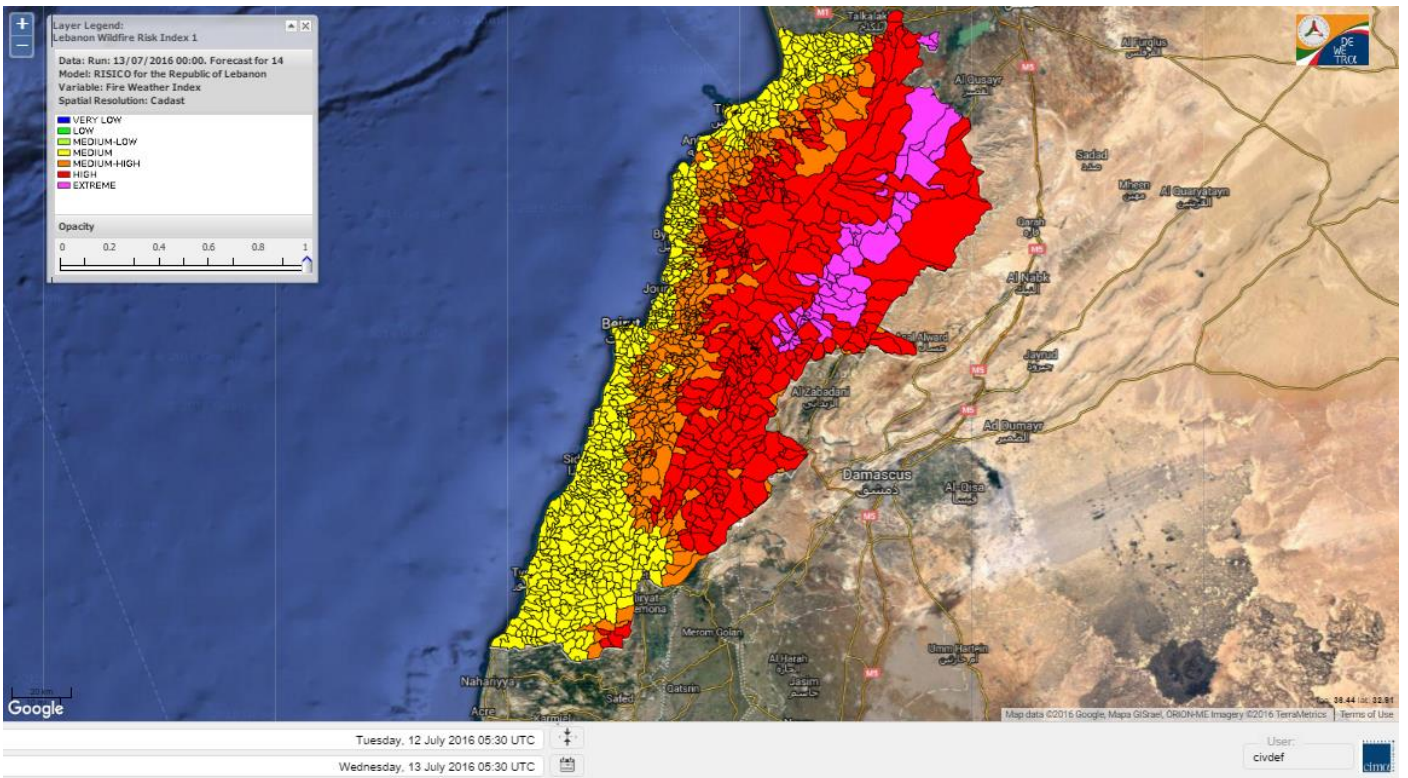

Lebanon for 14 July 2016