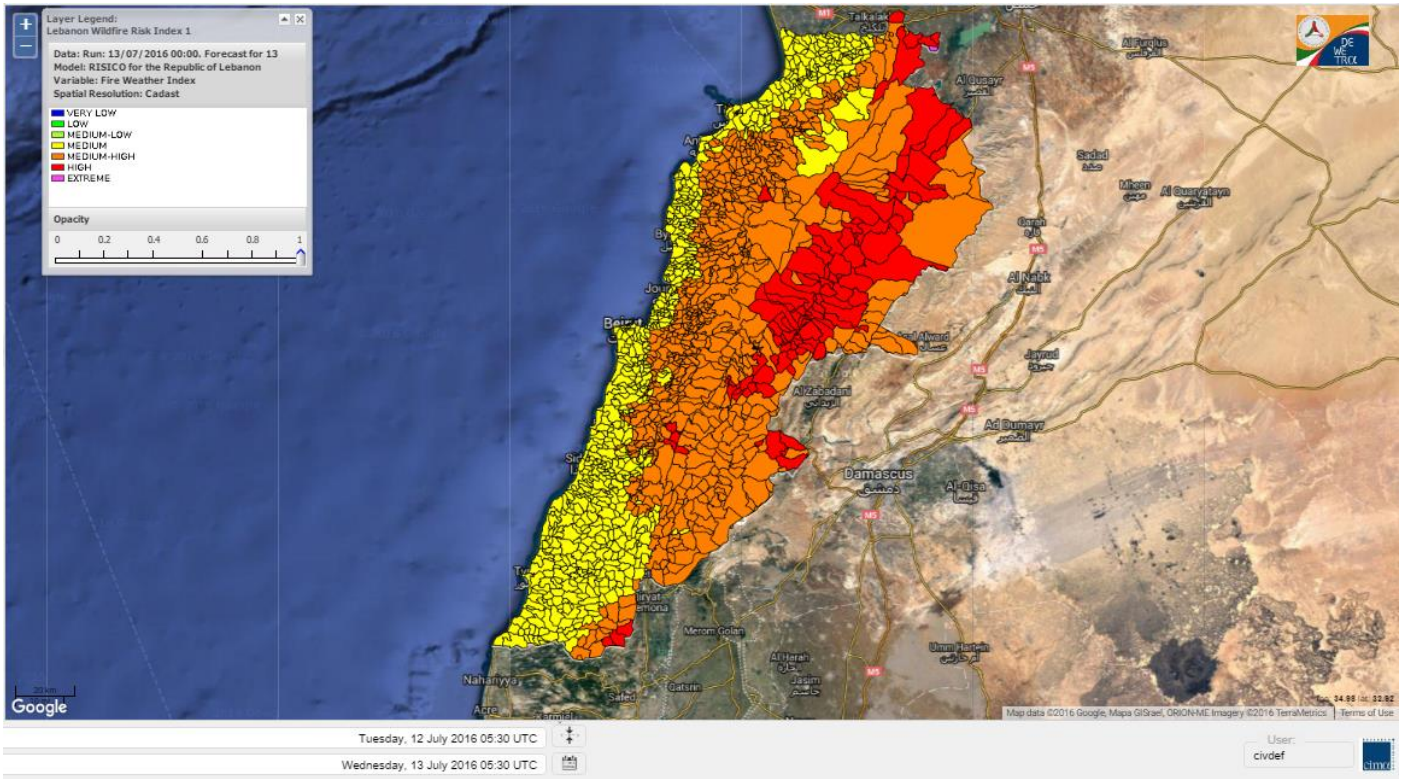

Lebanon for 13 July 2016