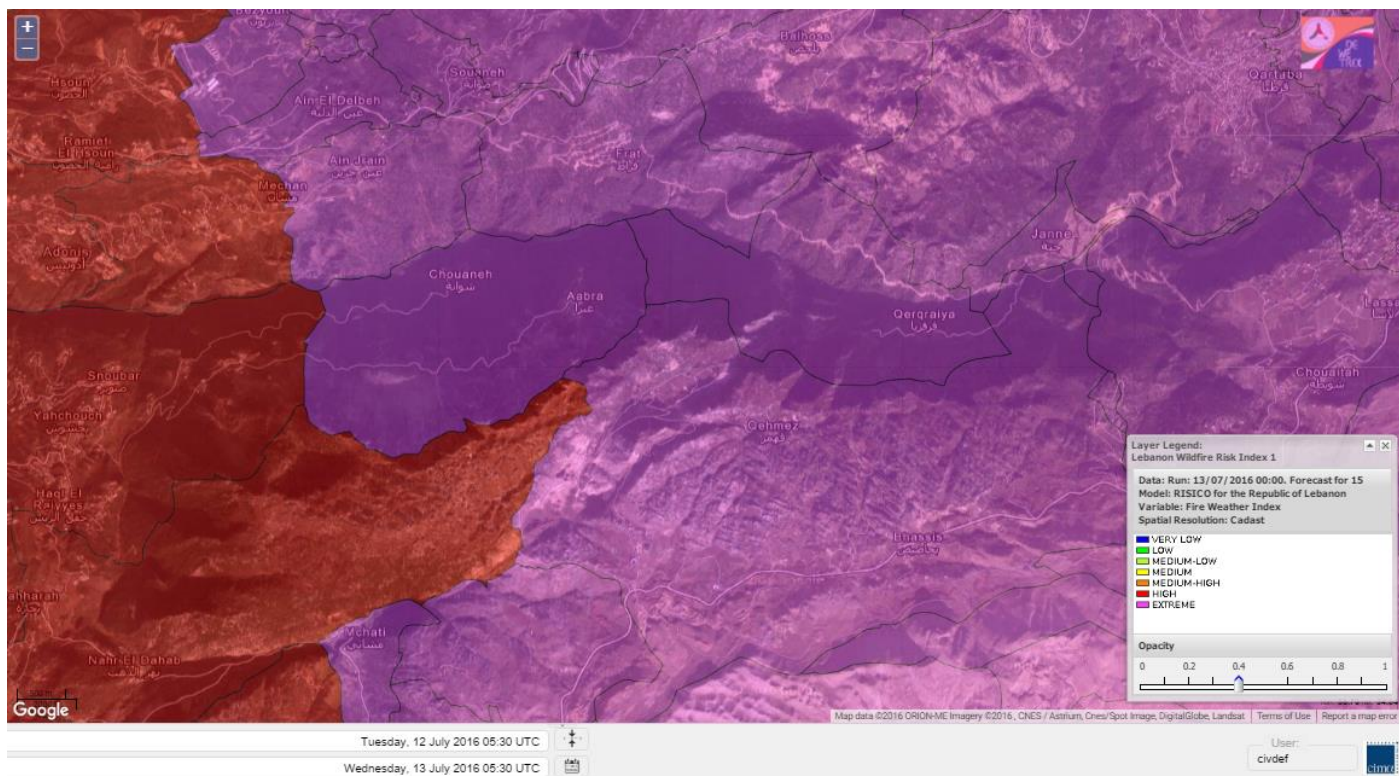

Shouf Biosphere Reserve Forecast for 15 July 2016

Jabal Moussa Reserve Forecast for 13 July 2016

Jabal Moussa Reserve Forecast for 14 July 2016

Jabal Moussa Reserve Forecast for 15 July 2016

Nord

Koura

Municipality	13-Jul	14-Jul	15-Jul	Municipality	13-Jul	14-Jul	15-Jul	Municipality	13-Jul	14-Jul	15-Jul
Aaba	MH	M	MH	Afsaddiq	MH	MH	MH	Ain Ekrene	MH	MH	MH
Amioun	MH	MH	MH	Anfeh	M	M	M	Badbhoun	MH	M	MH
Barghoun	M	M	MH	Barsa	MH	M	MH	Batroumine	MH	MH	MH
Bdebba	MH	M	MH	Bechmizzine	MH	MH	MH	Bednayel El-Koura	M	MH	M
Bhabbouch El-Koura	MH	MH	MH	Bkeftine	MH	M	MH	Bnehran	MH	MH	MH
Bqaiiaa El-Koura	MH	M	MH	Bsarma	MH	MH	MH	Btaaboura	MH	MH	MH
Bterram	MH	MH	MH	Btouratij	MH	M	MH	Bziza	MH	MH	MH
Dar Beechtar	MH	MH	MH	Dar Chmezzine	MH	MH	MH	Deddeh	M	M	MH
Deir El-Balamand	MH	MH	MH	Fih	M	MH	MH	Hraiche	M	M	M
Ijdaabrine	MH	MH	M	Kaftoun	MH	MH	MH	Kefraya El-Koura	M	M	M
Kfarakka	MH	MH	MH	Kfarhata	MH	MH	M	Kfarhazir	MH	M	MH
Kfarkahel	MH	M	MH	Kfarsaroun	MH	MH	MH	Kosba	MH	MH	MH
Mejdel el-Koura	MH	MH	MH	Nakhle	MH	M	MH	Qalhat	MH	MH	MH
Ras Masqa	M	M	MH	Rechdibbine	MH	MH	MH	Zakroun	M	M	MH
Zgharta El-Mtaouile	MH	MH	MH								