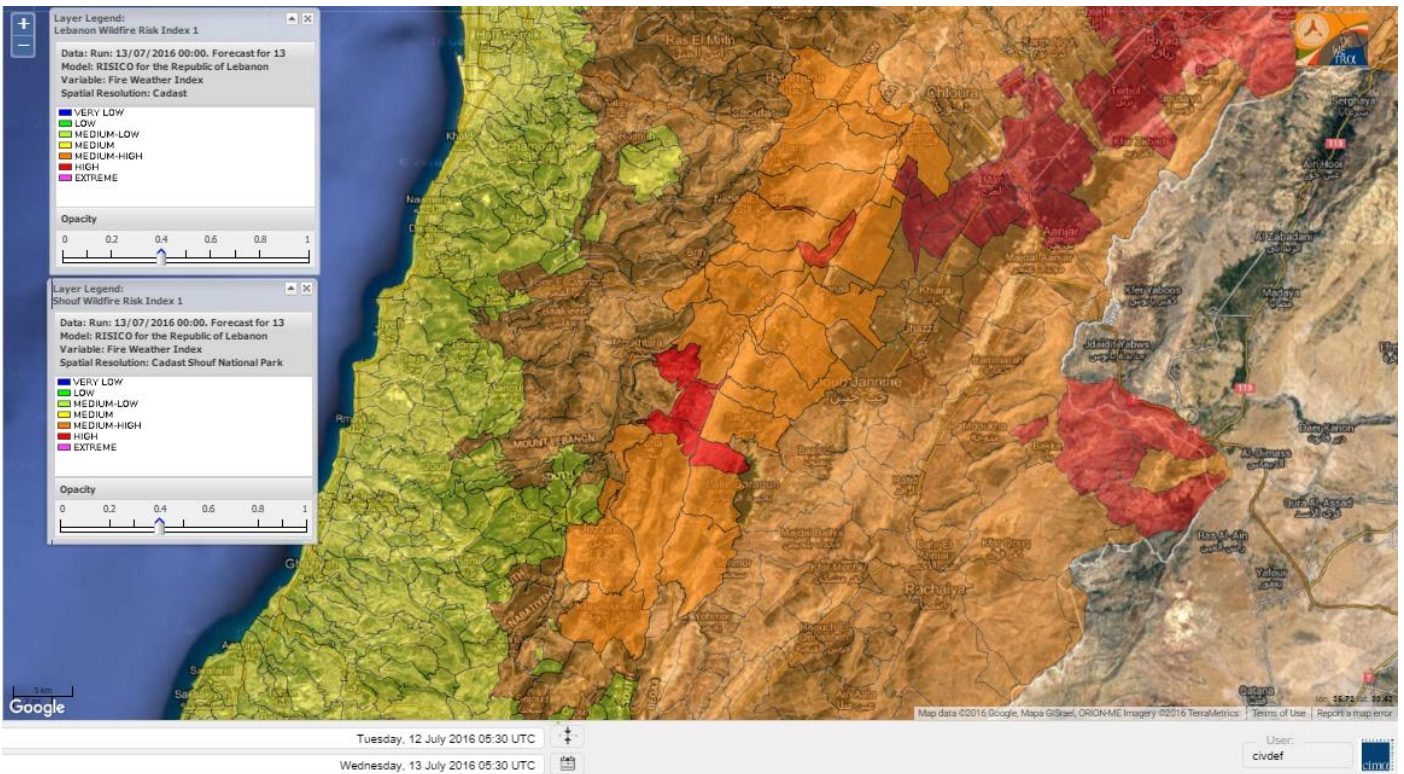

- VERY LOW
- LOW
- MEDIUM-LOW
- MEDIUM
- MEDIUM-HIGH
- HIGH
- EXTREME

Lebanon for 13 July 2016

Lebanon for 14 July 2016

Lebanon for 15 July 2016

Shouf Biosphere Reserve Forecast for 13 July 2016

Shouf Biosphere Reserve Forecast for 14 July 2016