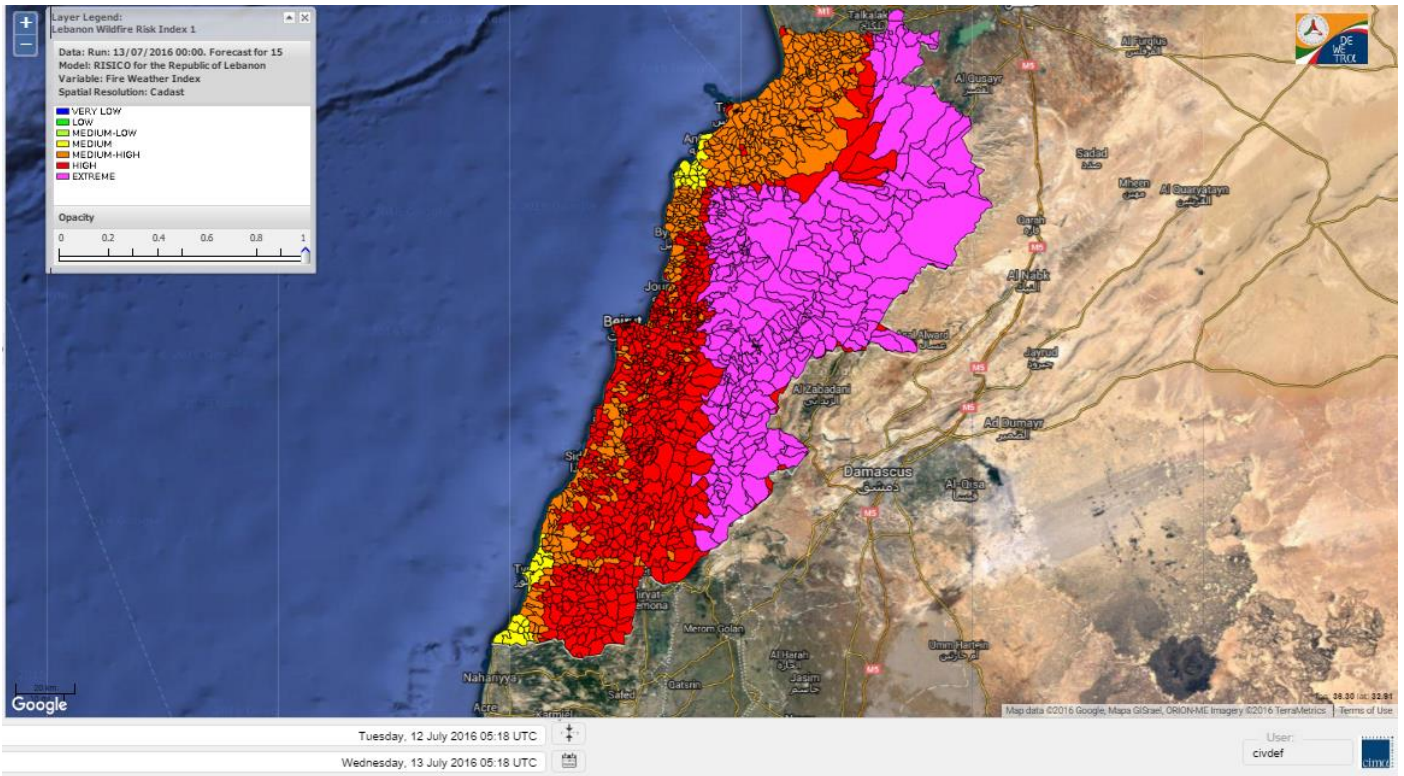

- VERY LOW
- LOW
- MEDIUM-LOW
- MEDIUM
- MEDIUM-HIGH
- HIGH
- EXTREME

Lebanon for 13 July 2016

Lebanon for 14 July 2016

Lebanon for 15 July 2016

Shouf Biosphere Reserve Forecast for 13 July 2016

Shouf Biosphere Reserve Forecast for 14 July 2016