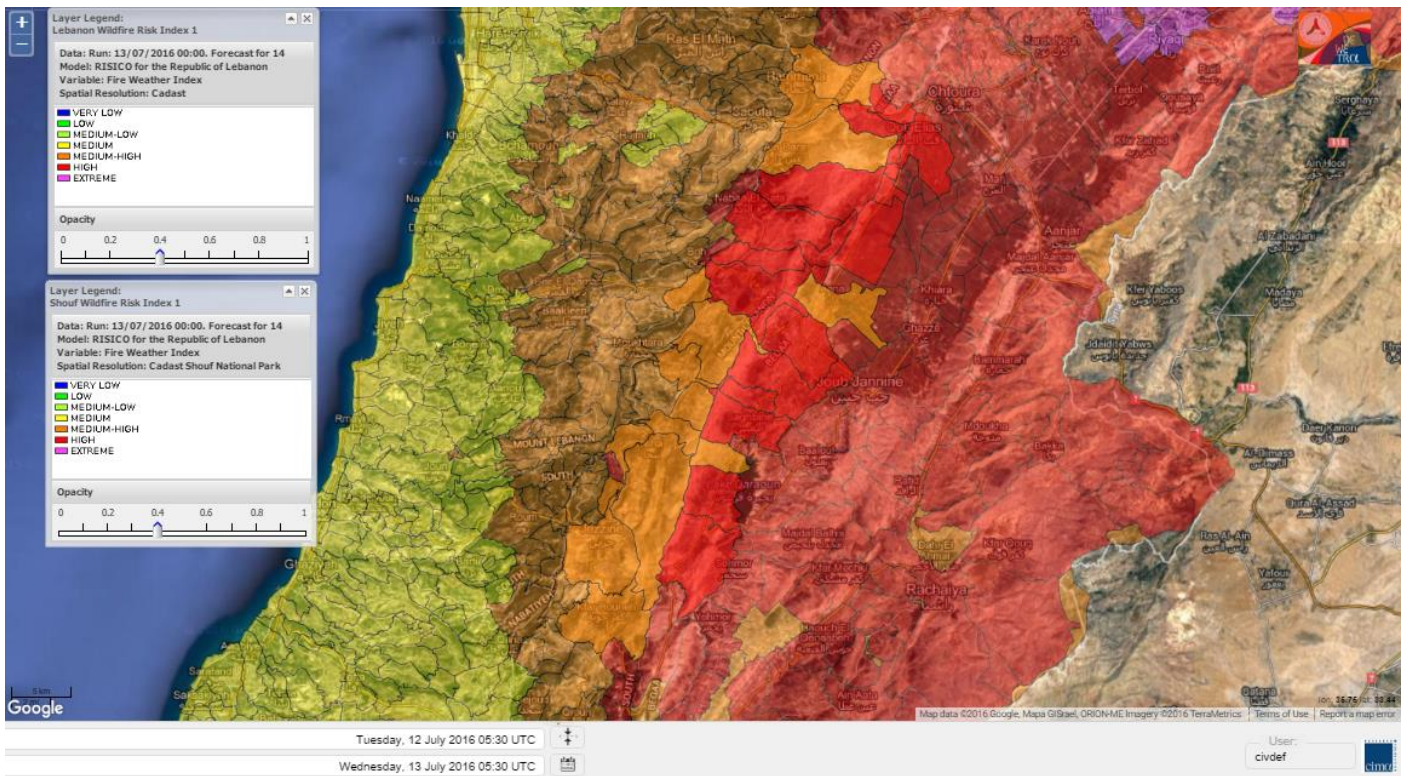

- VERY LOW
- LOW
- MEDIUM-LOW
- MEDIUM
- MEDIUM-HIGH
- HIGH
- EXTREME

Lebanon for 13 July 2016

Lebanon for 14 July 2016

Lebanon for 15 July 2016

Shouf Biosphere Reserve Forecast for 13 July 2016

Shouf Biosphere Reserve Forecast for 14 July 2016