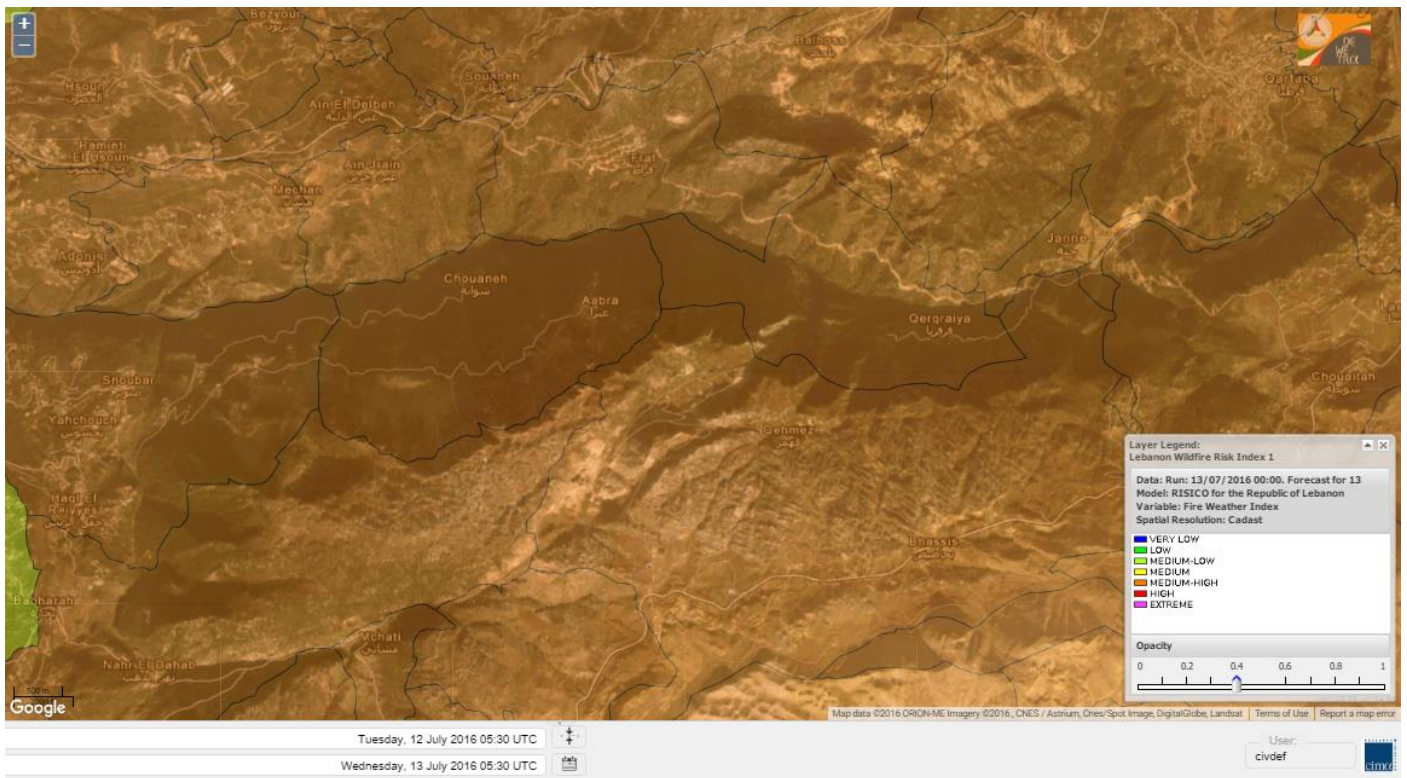

Jabal Moussa Reserve Forecast for 13 July 2016