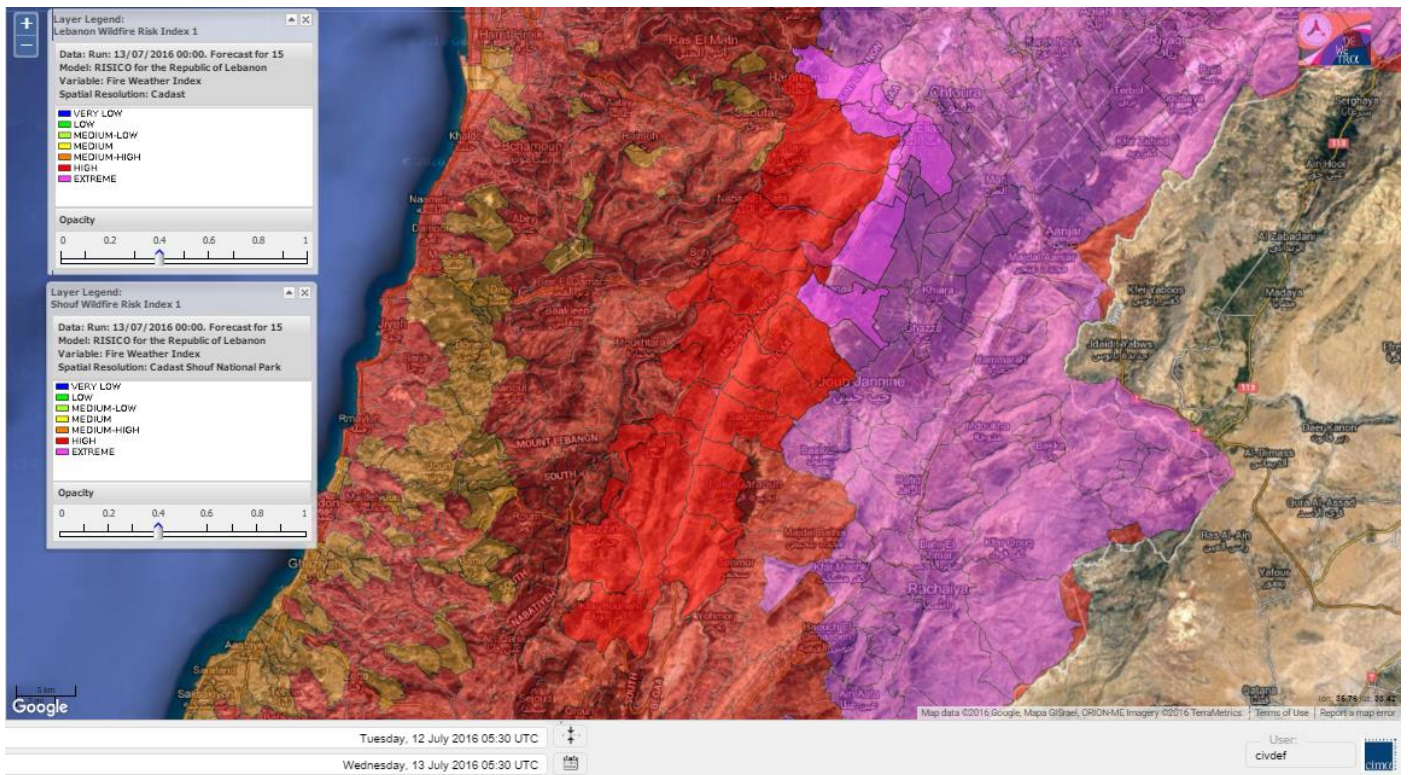

Shouf Biosphere Reserve Forecast for 15 July 2016