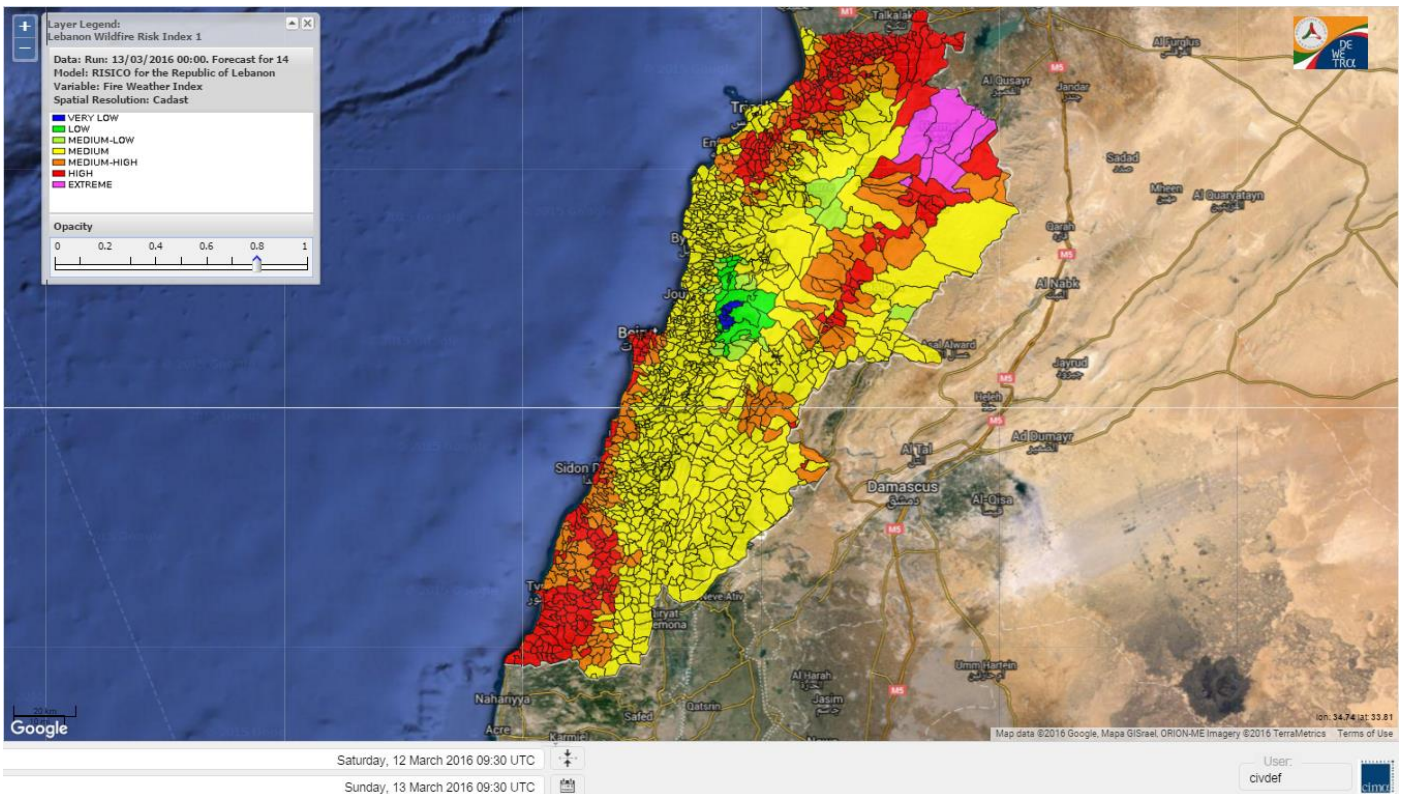

Lebanon 14 March 2016