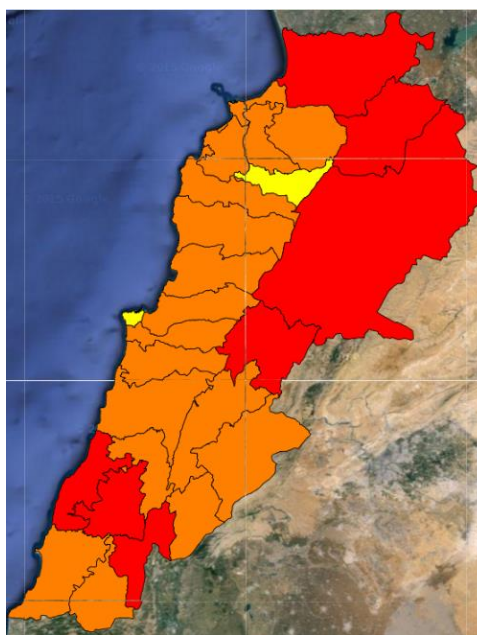

FIRE RISK INDEX

12 March

13 March

14 March

15 March

Layer Legend:
Lebanon Wildfire Risk Index 1

Data: Run: 13/03/2016 00:00. Forecast for 13
Model: RISICO for the Republic of Lebanon
Variable: Fire Weather Index
Spatial Resolution: Caza

- VERY LOW
- LOW
- MEDIUM-LOW
- MEDIUM
- MEDIUM-HIGH
- HIGH
- EXTREME