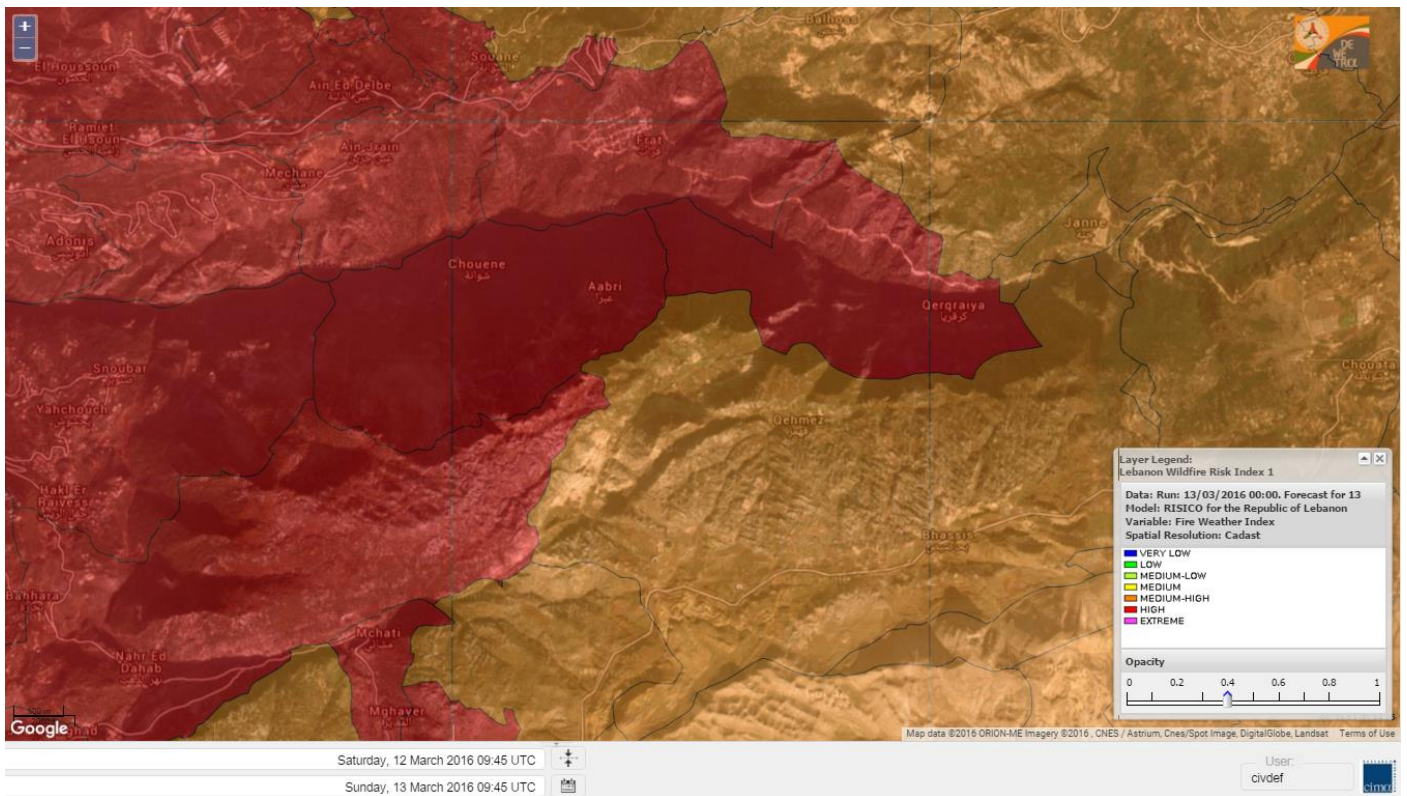

Jabal Moussa Reserve Forecast for 13 March 2016