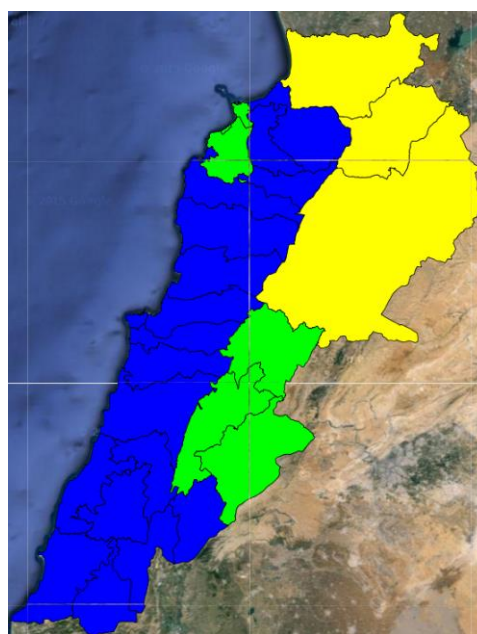

Beirut, 13 March 2016

FIRE RISK INDEX

12 March

13 March

14 March

15 March

Layer Legend:
Lebanon Wildfire Risk Index 1

Data: Run: 13/03/2016 00:00. Forecast for 13
Model: RISICO for the Republic of Lebanon
Variable: Fire Weather Index
Spatial Resolution: Caza