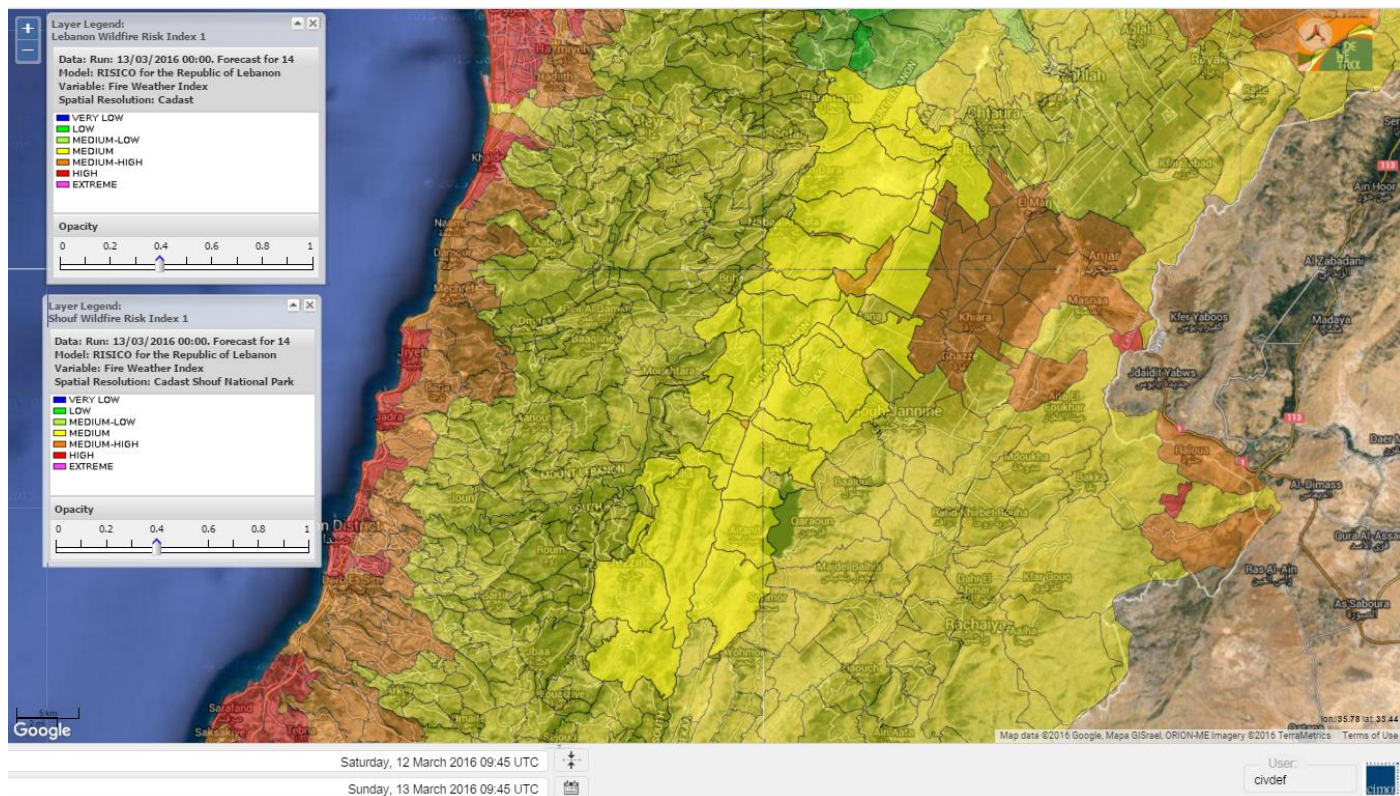

- VERY LOW
- LOW
- MEDIUM-LOW
- MEDIUM
- MEDIUM-HIGH
- HIGH
- EXTREME

Lebanon 13 March 2016

Lebanon 14 March 2016

Lebanon 15 March 2016

Shouf Biosphere Reserve Forecast for 13 March 2016

Shouf Biosphere Reserve Forecast for 14 March 2016