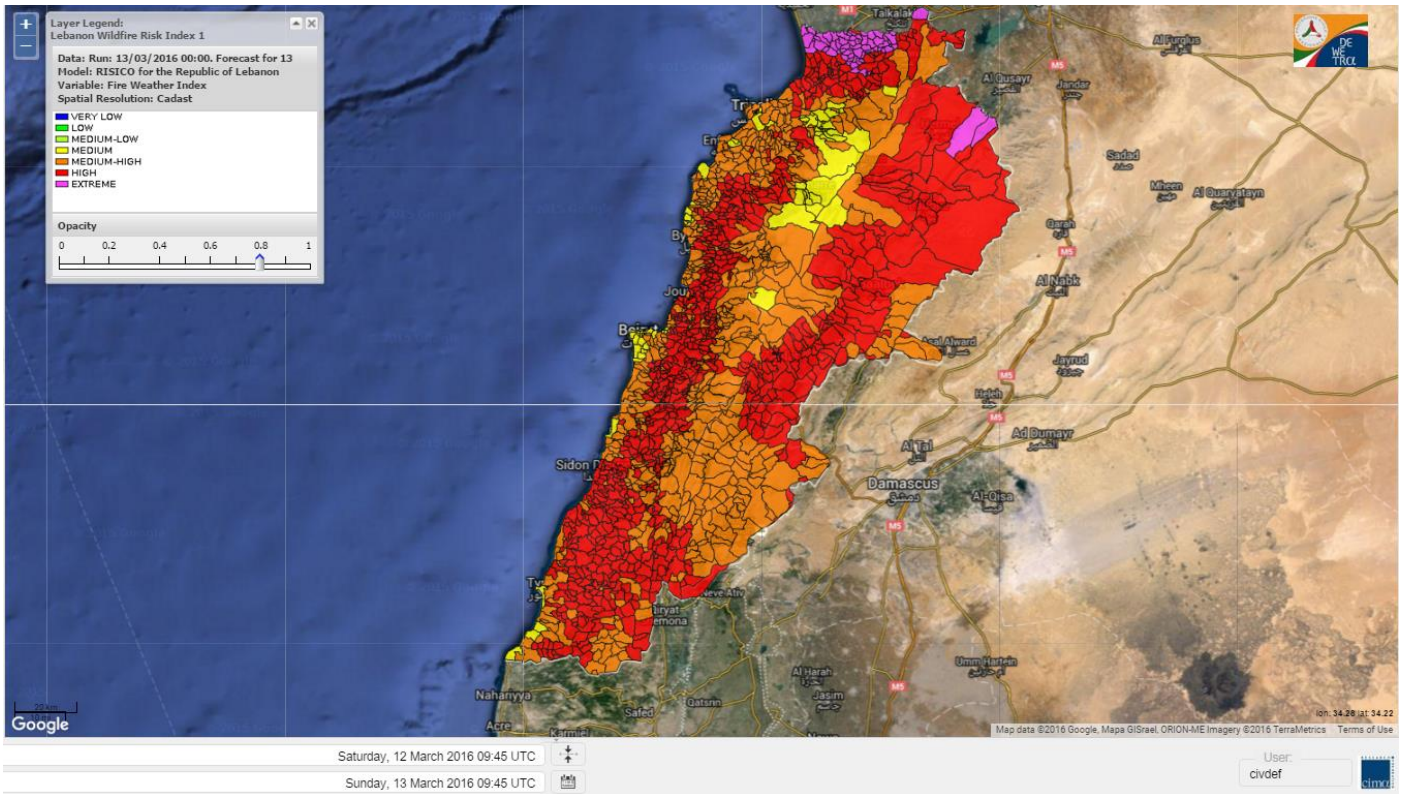

Lebanon 13 March 2016