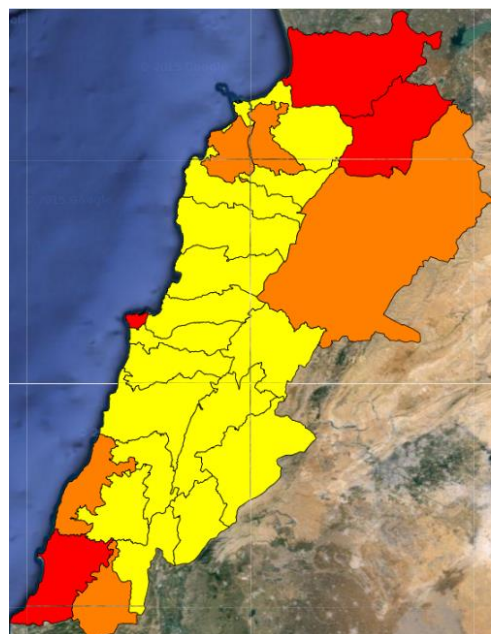

Beirut, 13 March 2016

FIRE RISK INDEX

12 March

13 March

14 March

15 March

Layer Legend:
Lebanon Wildfire Risk Index 1

Data: Run: 13/03/2016 00:00. Forecast for 13
Model: RISICO for the Republic of Lebanon
Variable: Fire Weather Index
Spatial Resolution: Caza