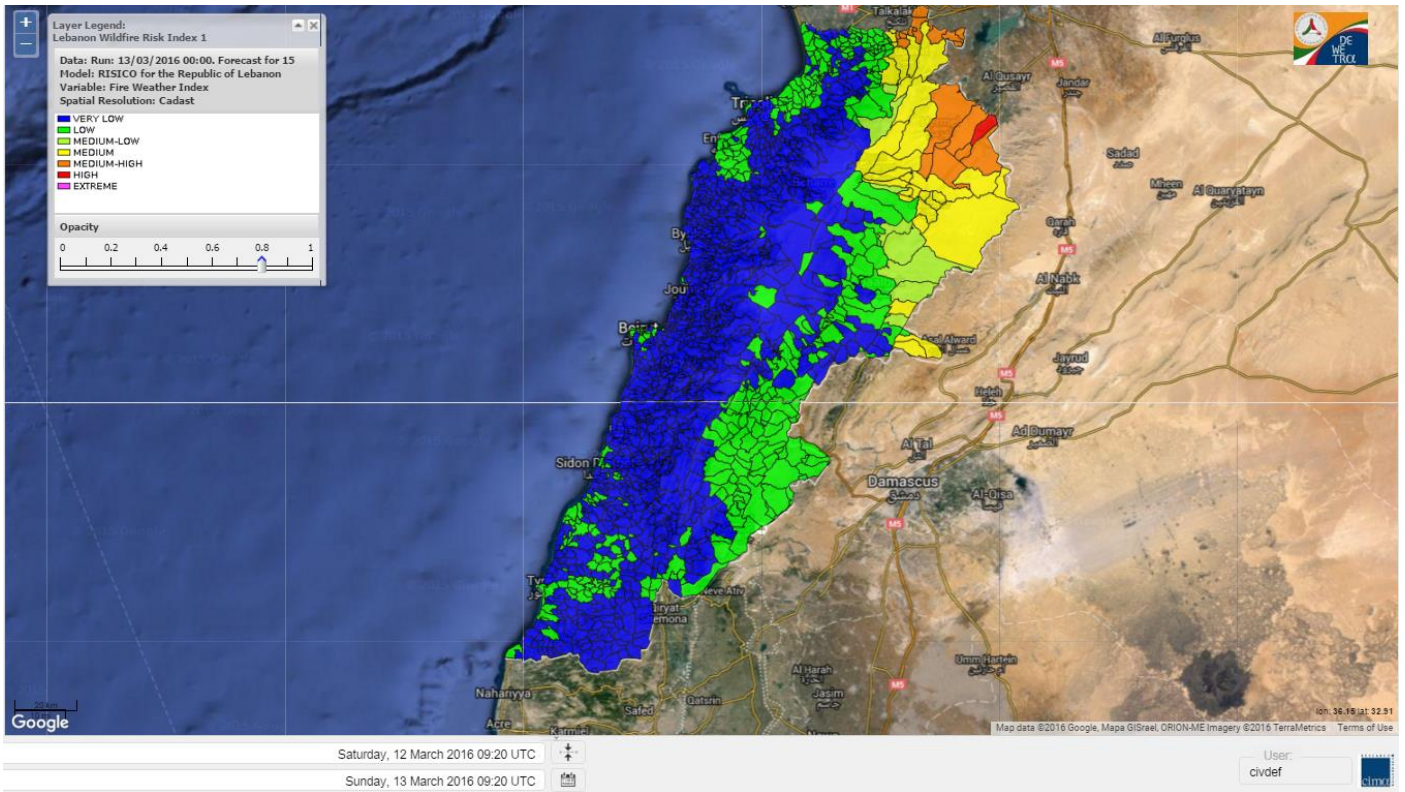

- VERY LOW
- LOW
- MEDIUM-LOW
- MEDIUM
- MEDIUM-HIGH
- HIGH
- EXTREME

Lebanon 13 March 2016

Lebanon 14 March 2016

Lebanon 15 March 2016

Shouf Biosphere Reserve Forecast for 13 March 2016

Shouf Biosphere Reserve Forecast for 14 March 2016