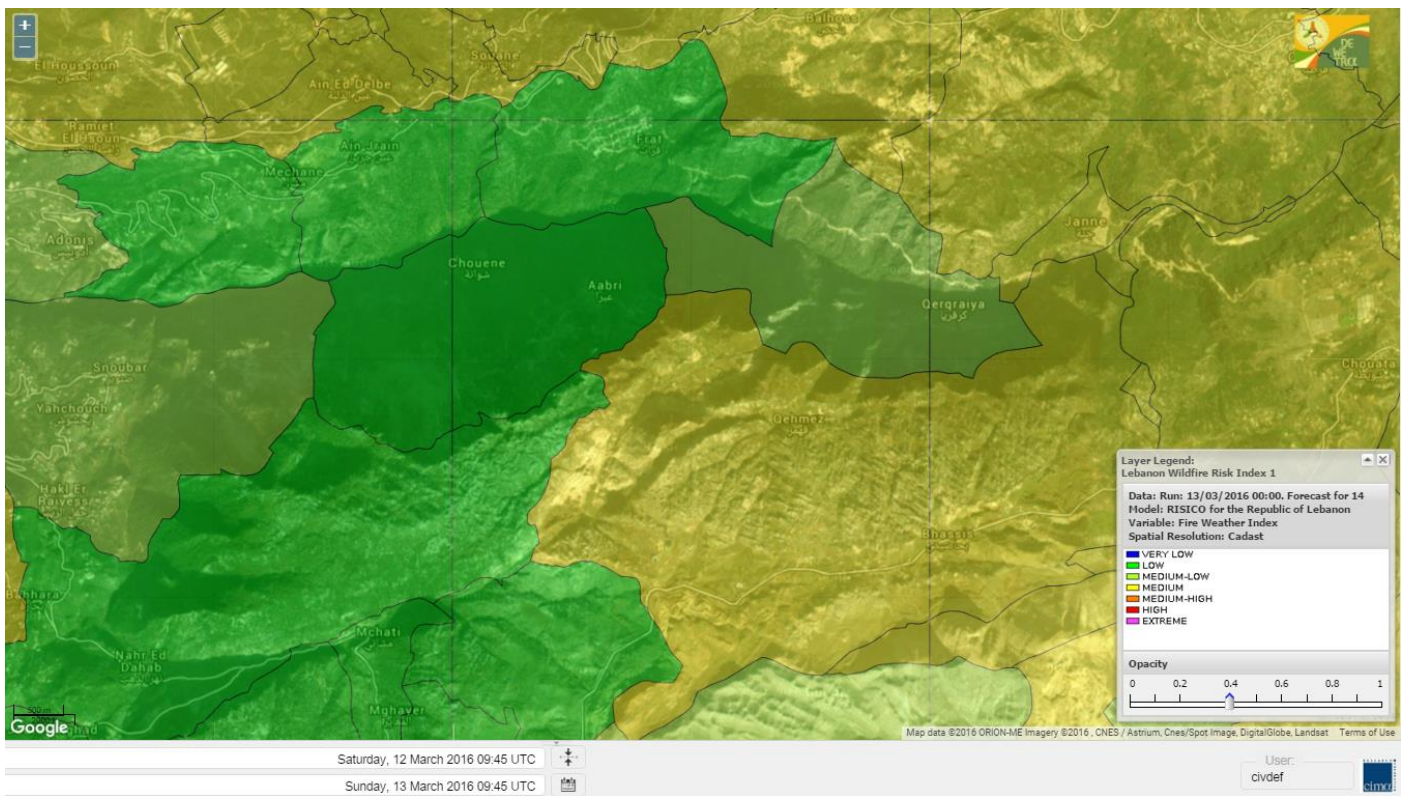

Jabal Moussa Reserve Forecast for 14 March 2016