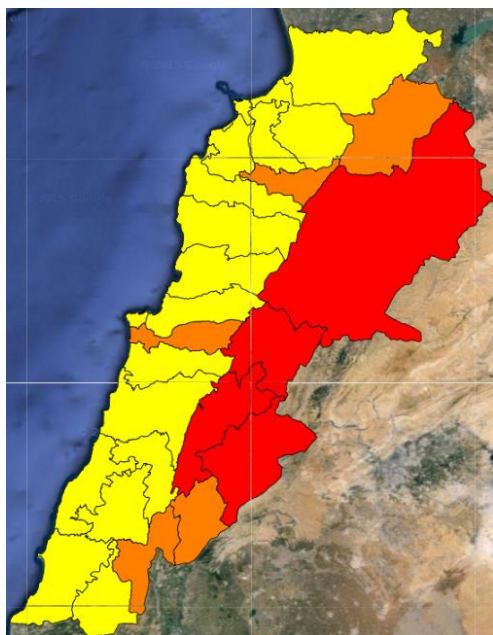

FIRE RISK INDEX

12 March