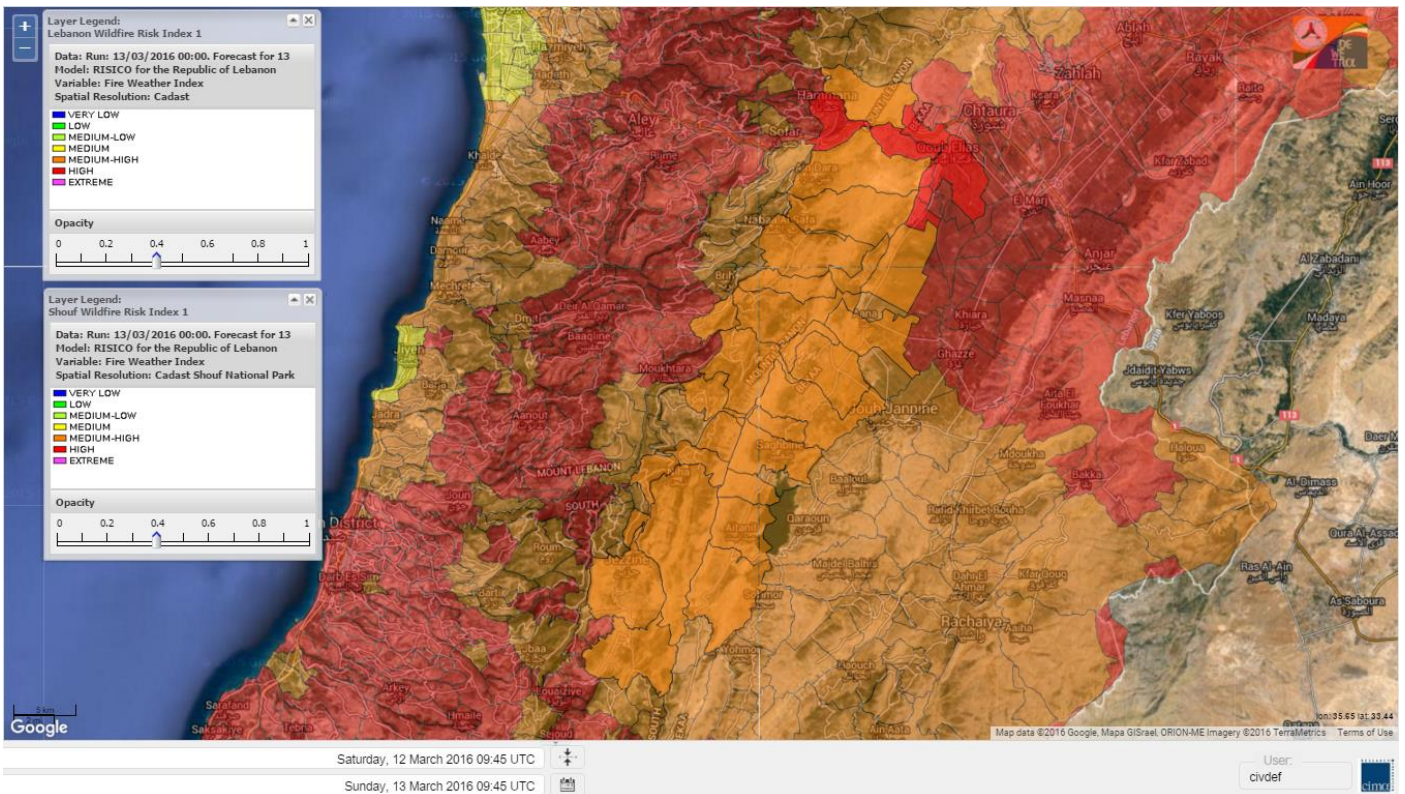

- VERY LOW
- LOW
- MEDIUM-LOW
- MEDIUM
- MEDIUM-HIGH
- HIGH
- EXTREME

Lebanon 13 March 2016

Lebanon 14 March 2016

Lebanon 15 March 2016

Shouf Biosphere Reserve Forecast for 13 March 2016

Shouf Biosphere Reserve Forecast for 14 March 2016