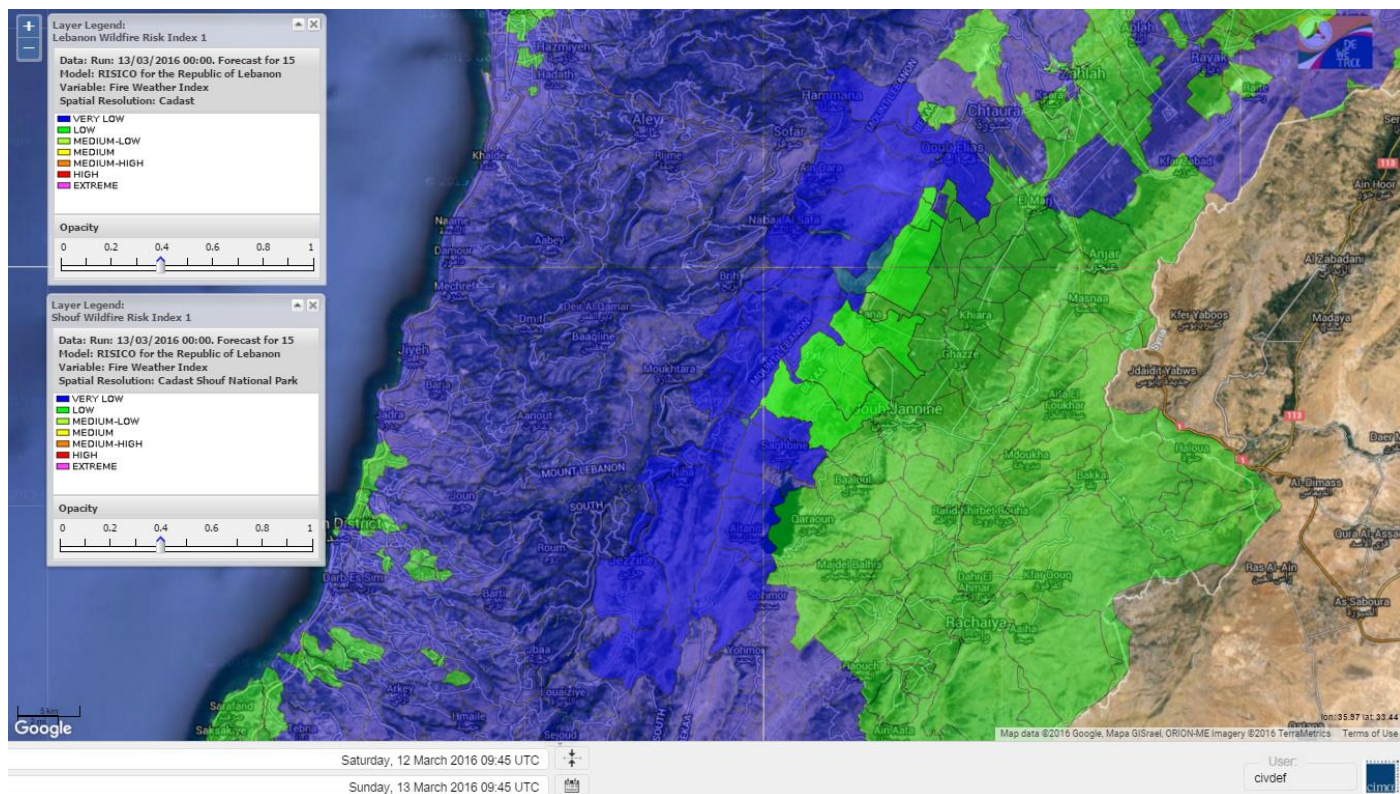

Shouf Biosphere Reserve Forecast for 15 March 2016