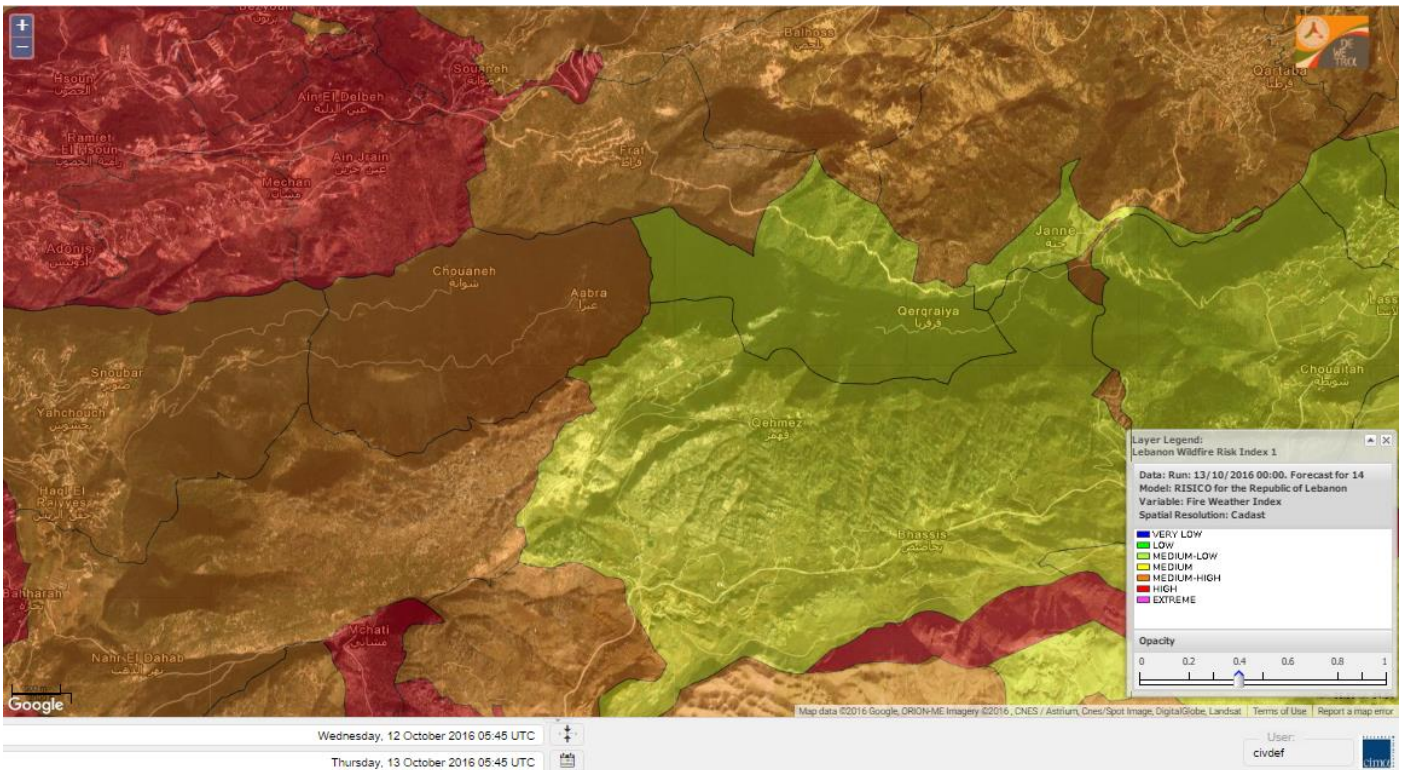

Jabal Moussa Reserve Forecast for 14 October 2016