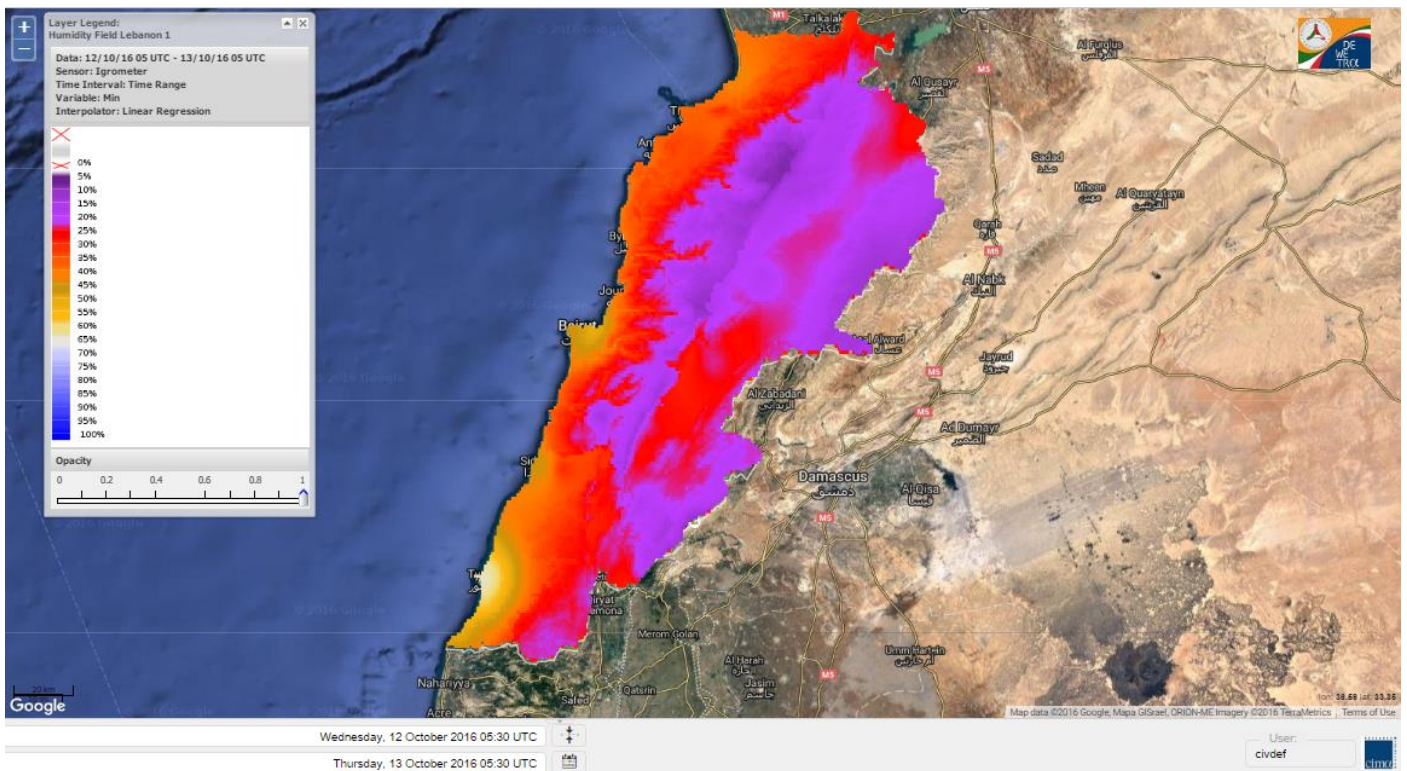

Lebanon humidity for 13 October 2016