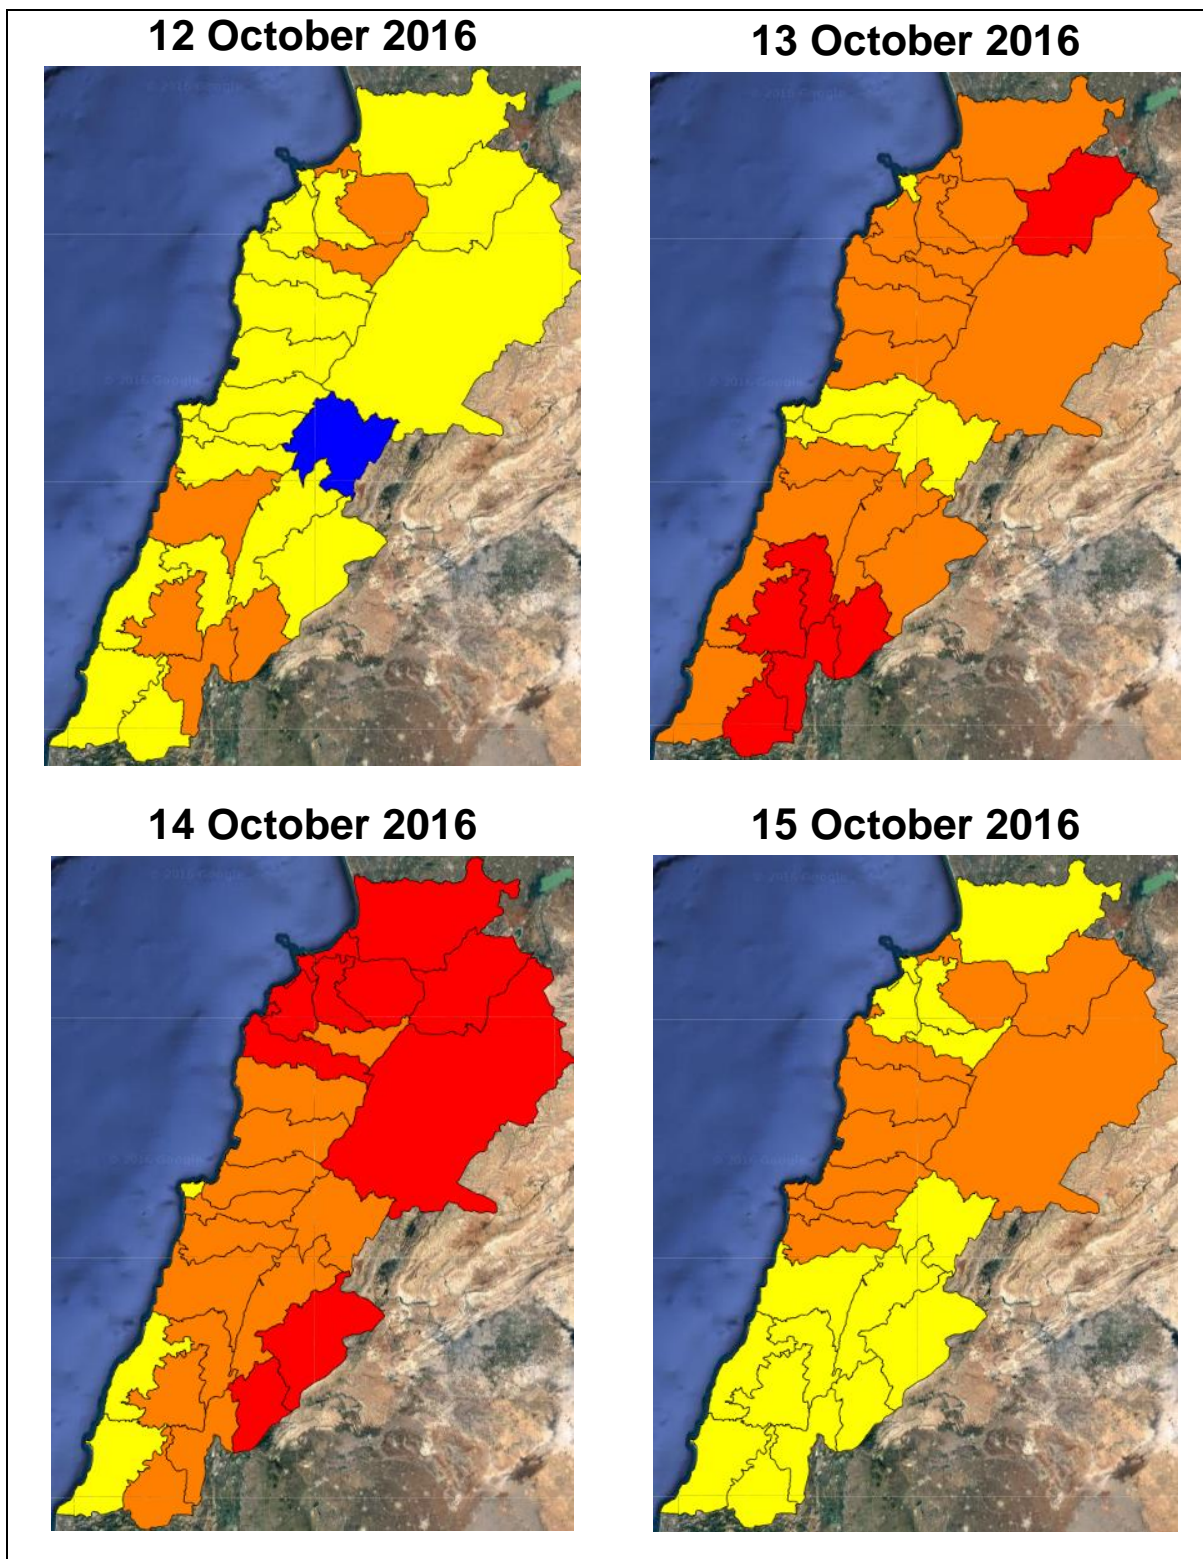

FIRE RISK INDEX

Layer Legend:
Lebanon Wildfire Risk Index 1

Data: Run: 13/10/2016 00:00. Forecast for 13
Model: RISICO for the Republic of Lebanon
Variable: Fire Weather Index
Spatial Resolution: Caza

- VERY LOW
- LOW
- MEDIUM-LOW
- MEDIUM
- MEDIUM-HIGH
- HIGH
- EXTREME