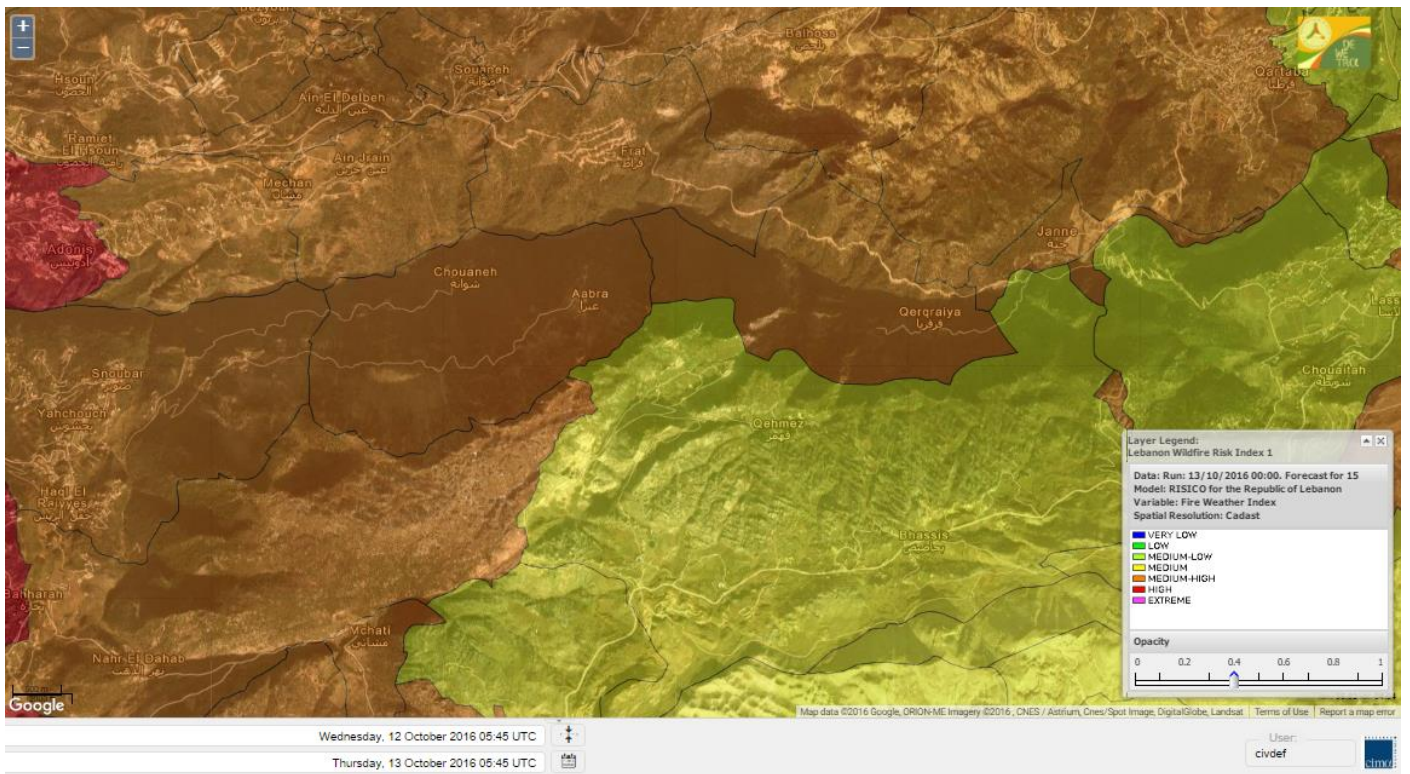

Jabal Moussa Reserve Forecast for 15 October 2016