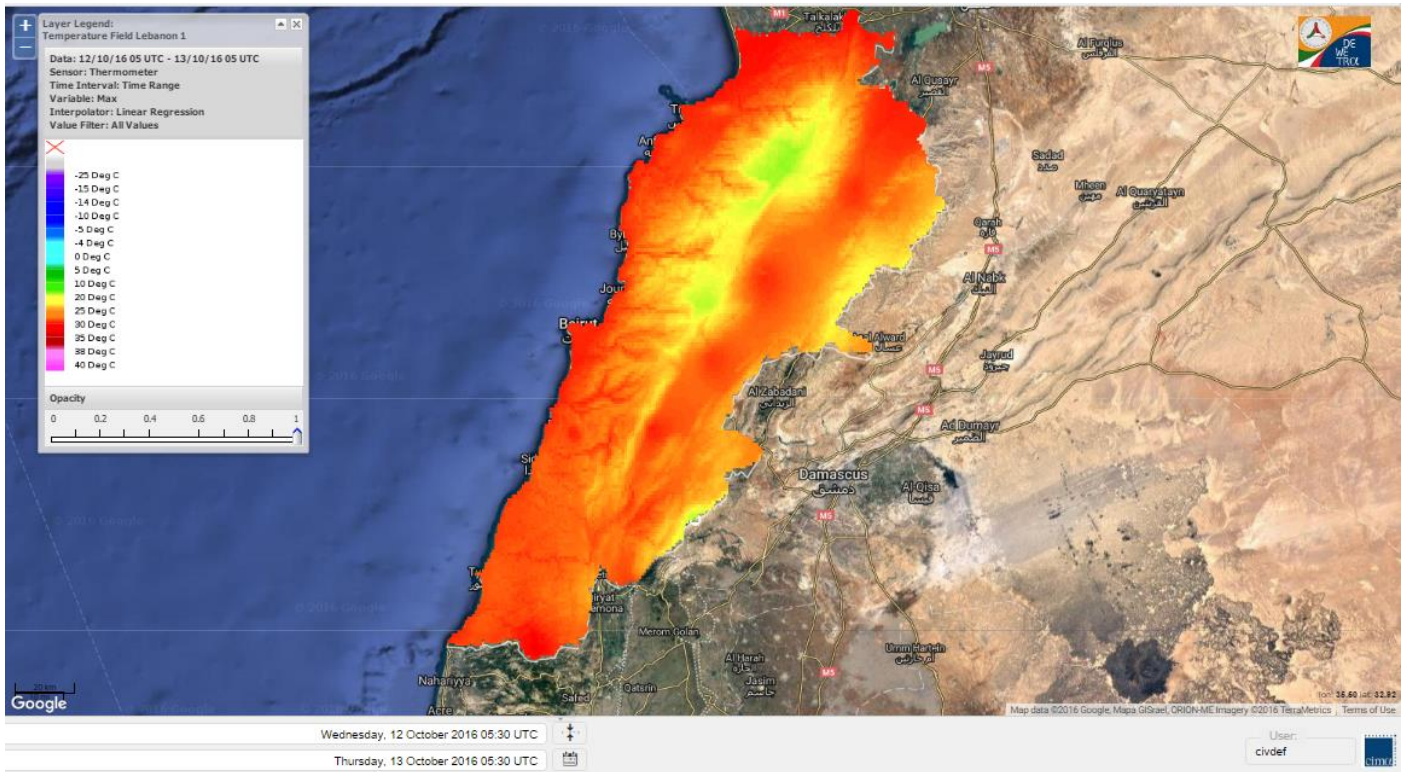

Lebanon temperature for 13 October 2016