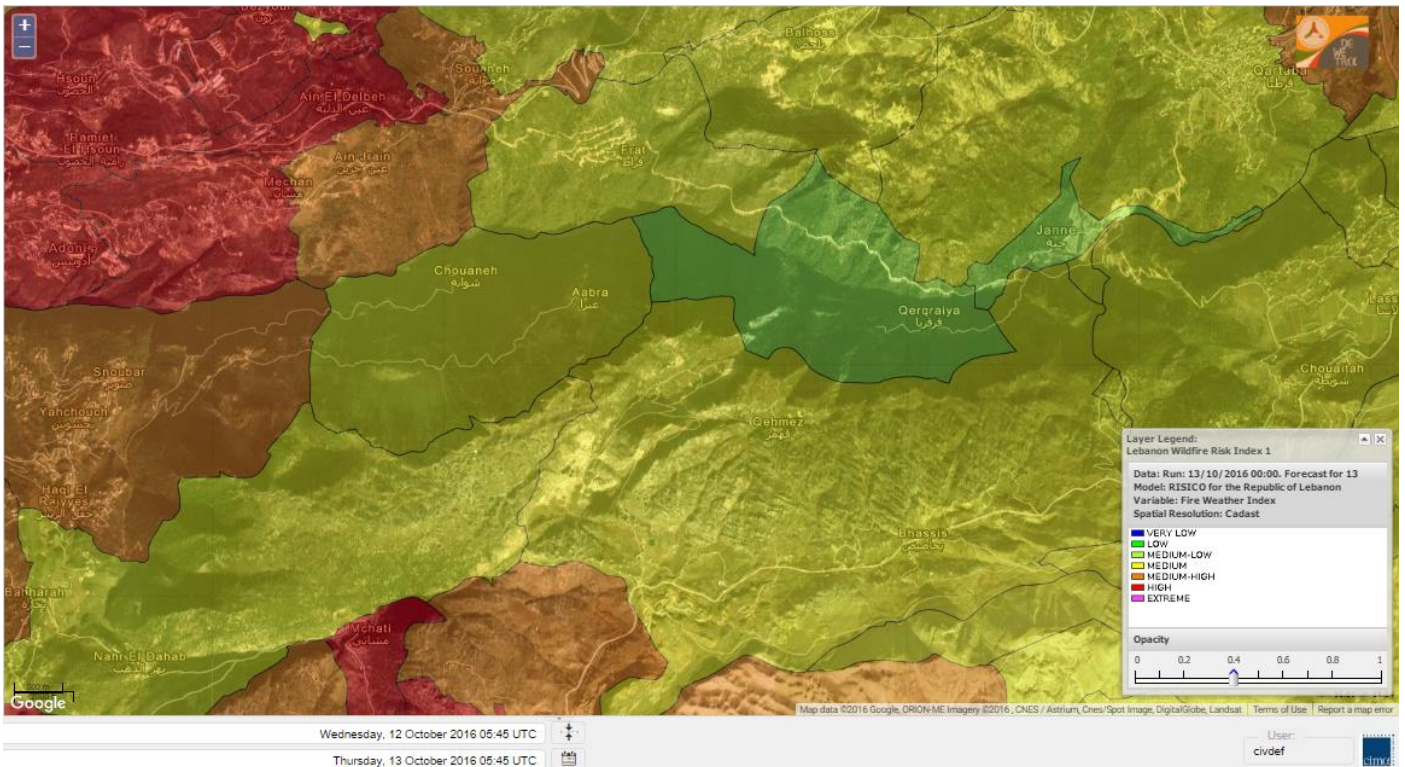

Jabal Moussa Reserve Forecast for 13 October 2016