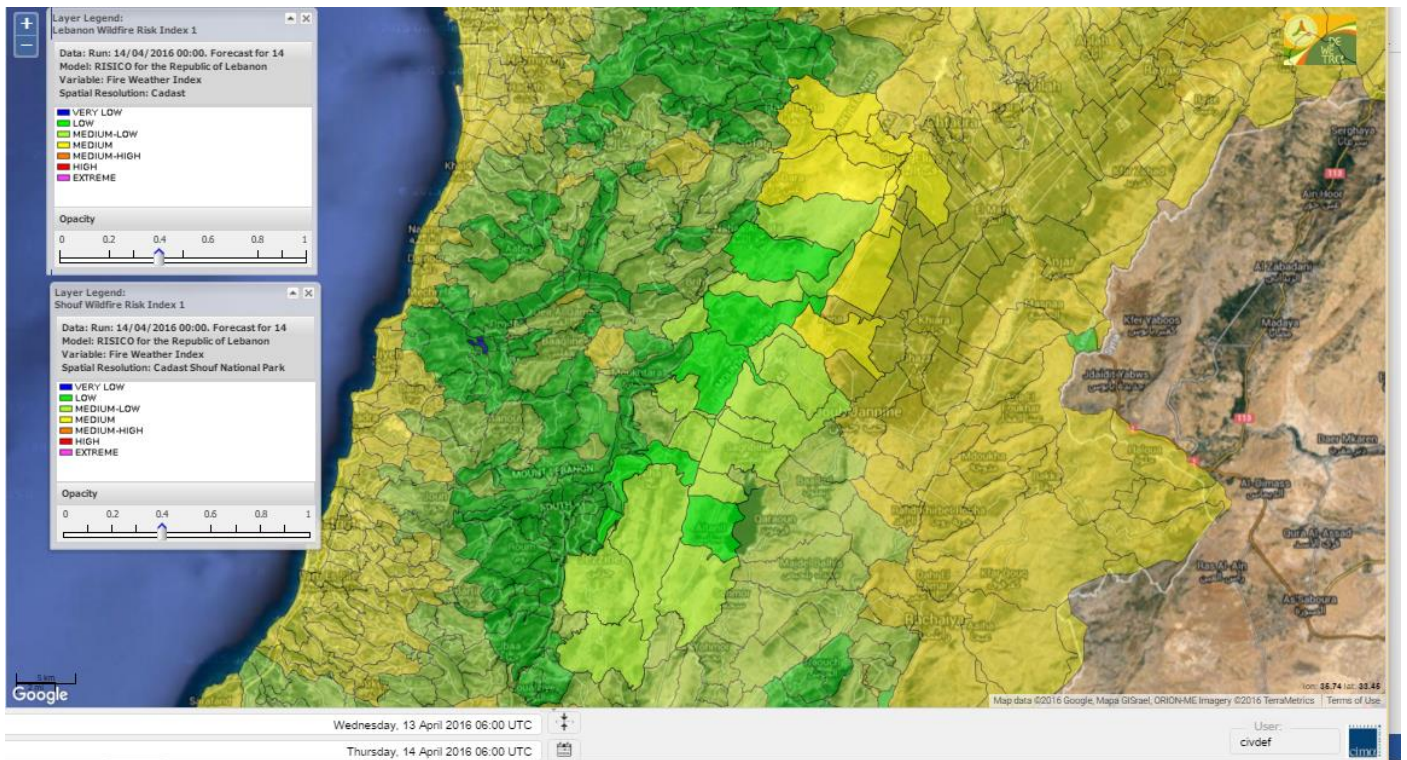

- VERY LOW
- LOW
- MEDIUM-LOW
- MEDIUM
- MEDIUM-HIGH
- HIGH
- EXTREME

Lebanon for 14 April 2016

Lebanon for 15 April 2016

Lebanon for 16 April 2016

Shouf Biosphere Reserve Forecast for 14 April 2016

Shouf Biosphere Reserve Forecast for 15 April 2016