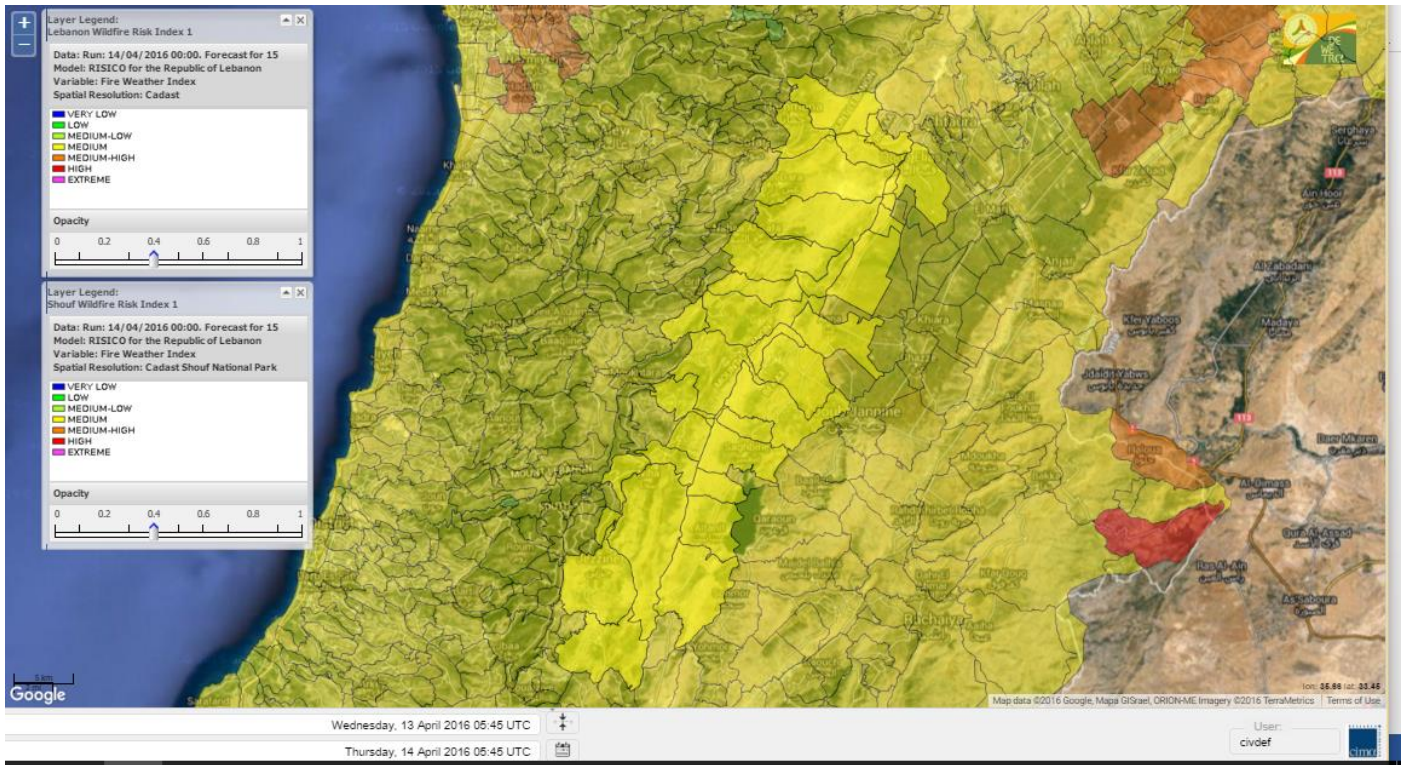

- VERY LOW
- LOW
- MEDIUM-LOW
- MEDIUM
- MEDIUM-HIGH
- HIGH
- EXTREME

Lebanon for 14 April 2016

Lebanon for 15 April 2016

Lebanon for 16 April 2016

Shouf Biosphere Reserve Forecast for 14 April 2016

Shouf Biosphere Reserve Forecast for 15 April 2016