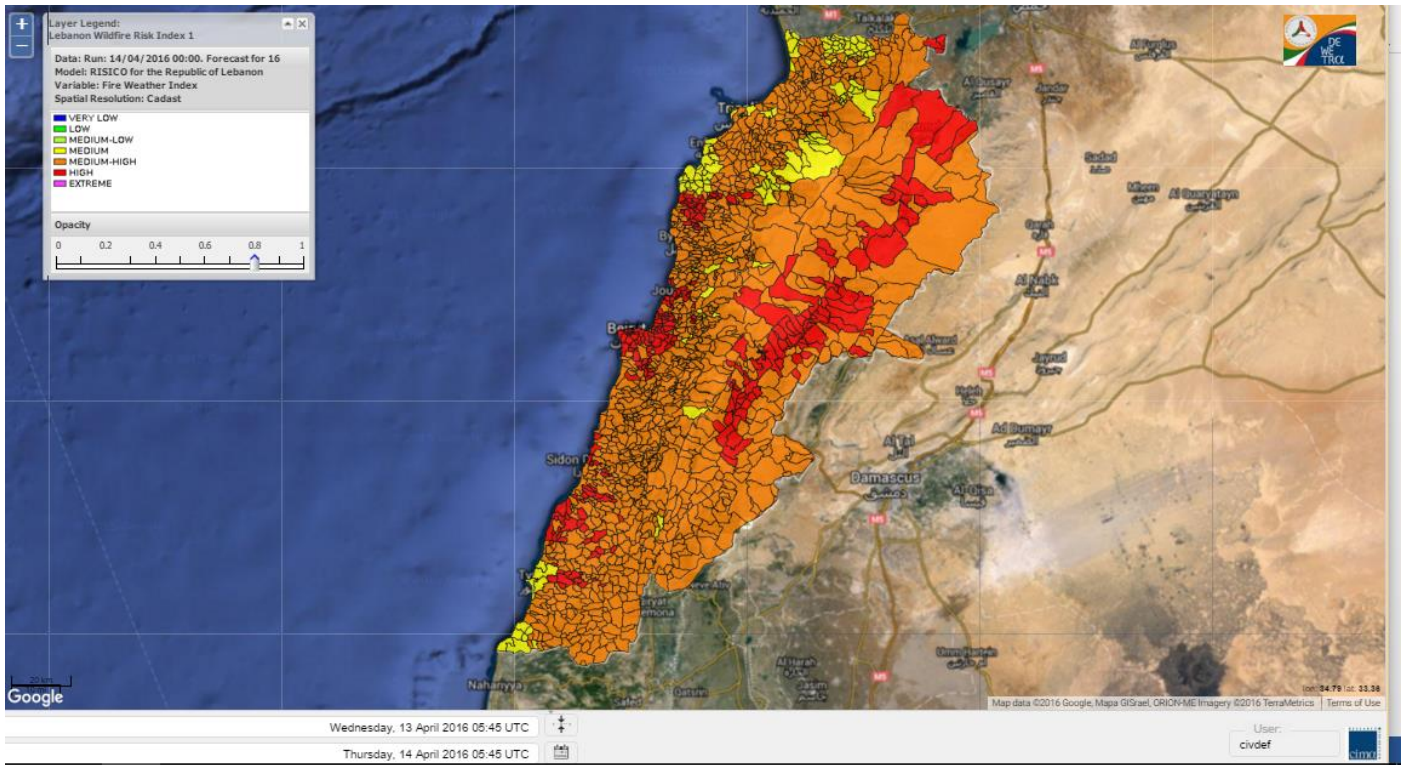

- VERY LOW
- LOW
- MEDIUM-LOW
- MEDIUM
- MEDIUM-HIGH
- HIGH
- EXTREME

Lebanon for 14 April 2016

Lebanon for 15 April 2016

Lebanon for 16 April 2016

Shouf Biosphere Reserve Forecast for 14 April 2016

Shouf Biosphere Reserve Forecast for 15 April 2016