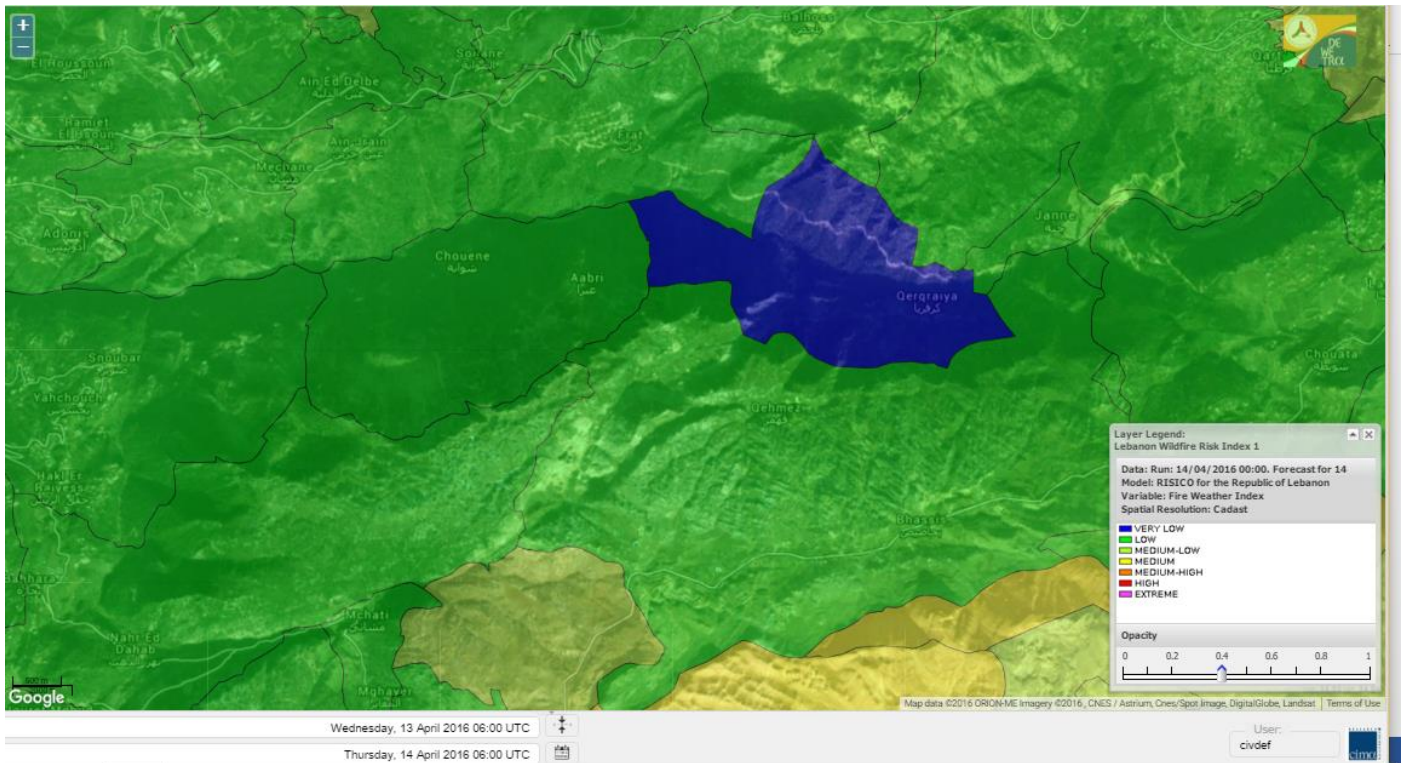

Jabal Moussa Reserve Forecast for 14 April 2016