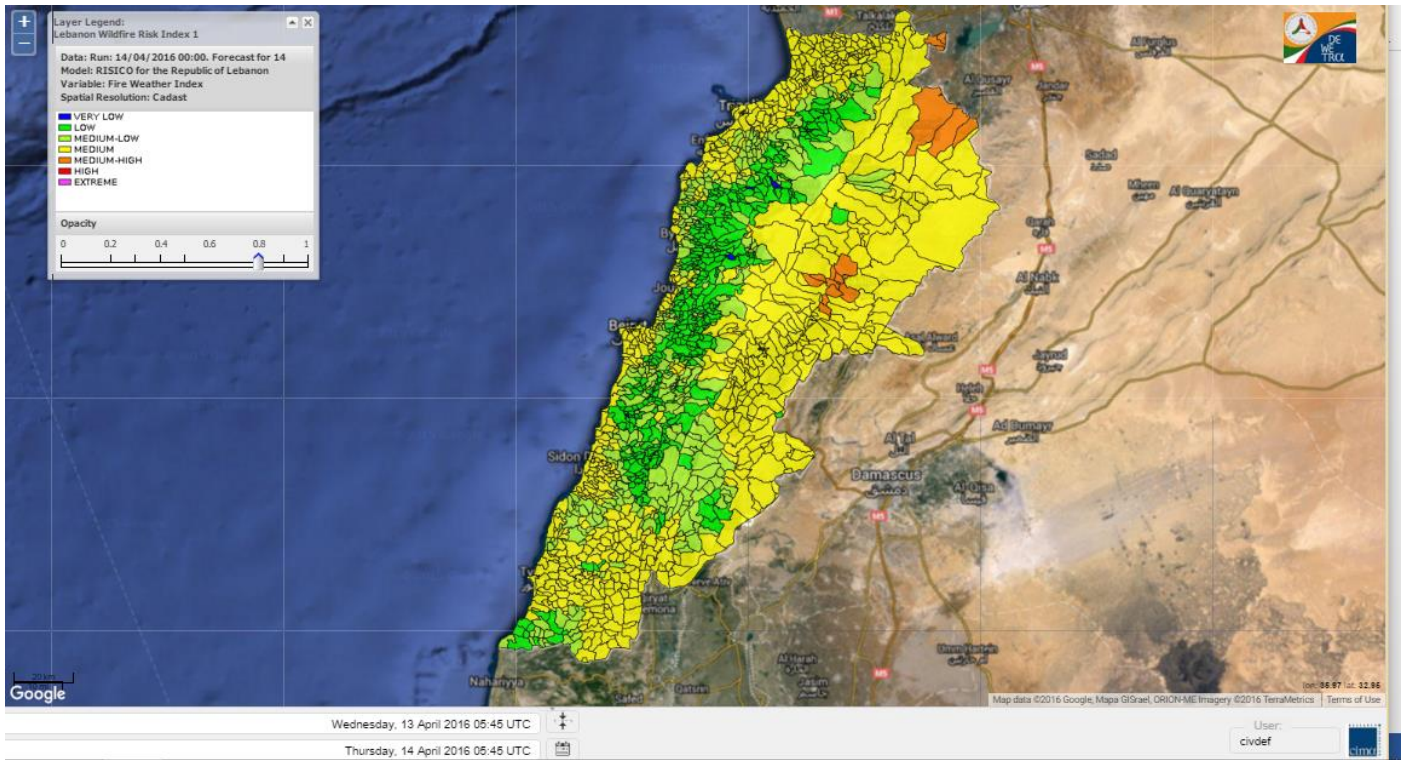

Lebanon for 14 April 2016