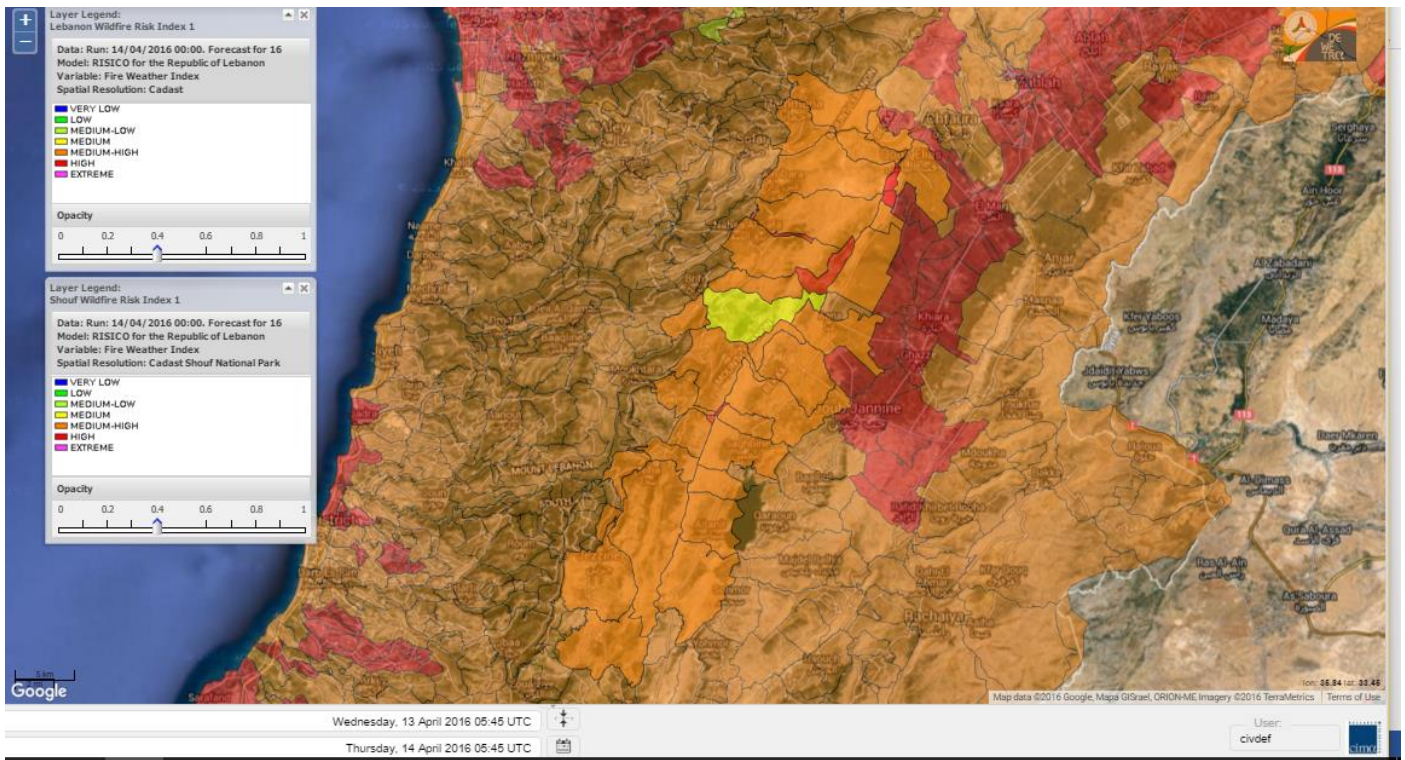

Shouf Biosphere Reserve Forecast for 16 April 2016