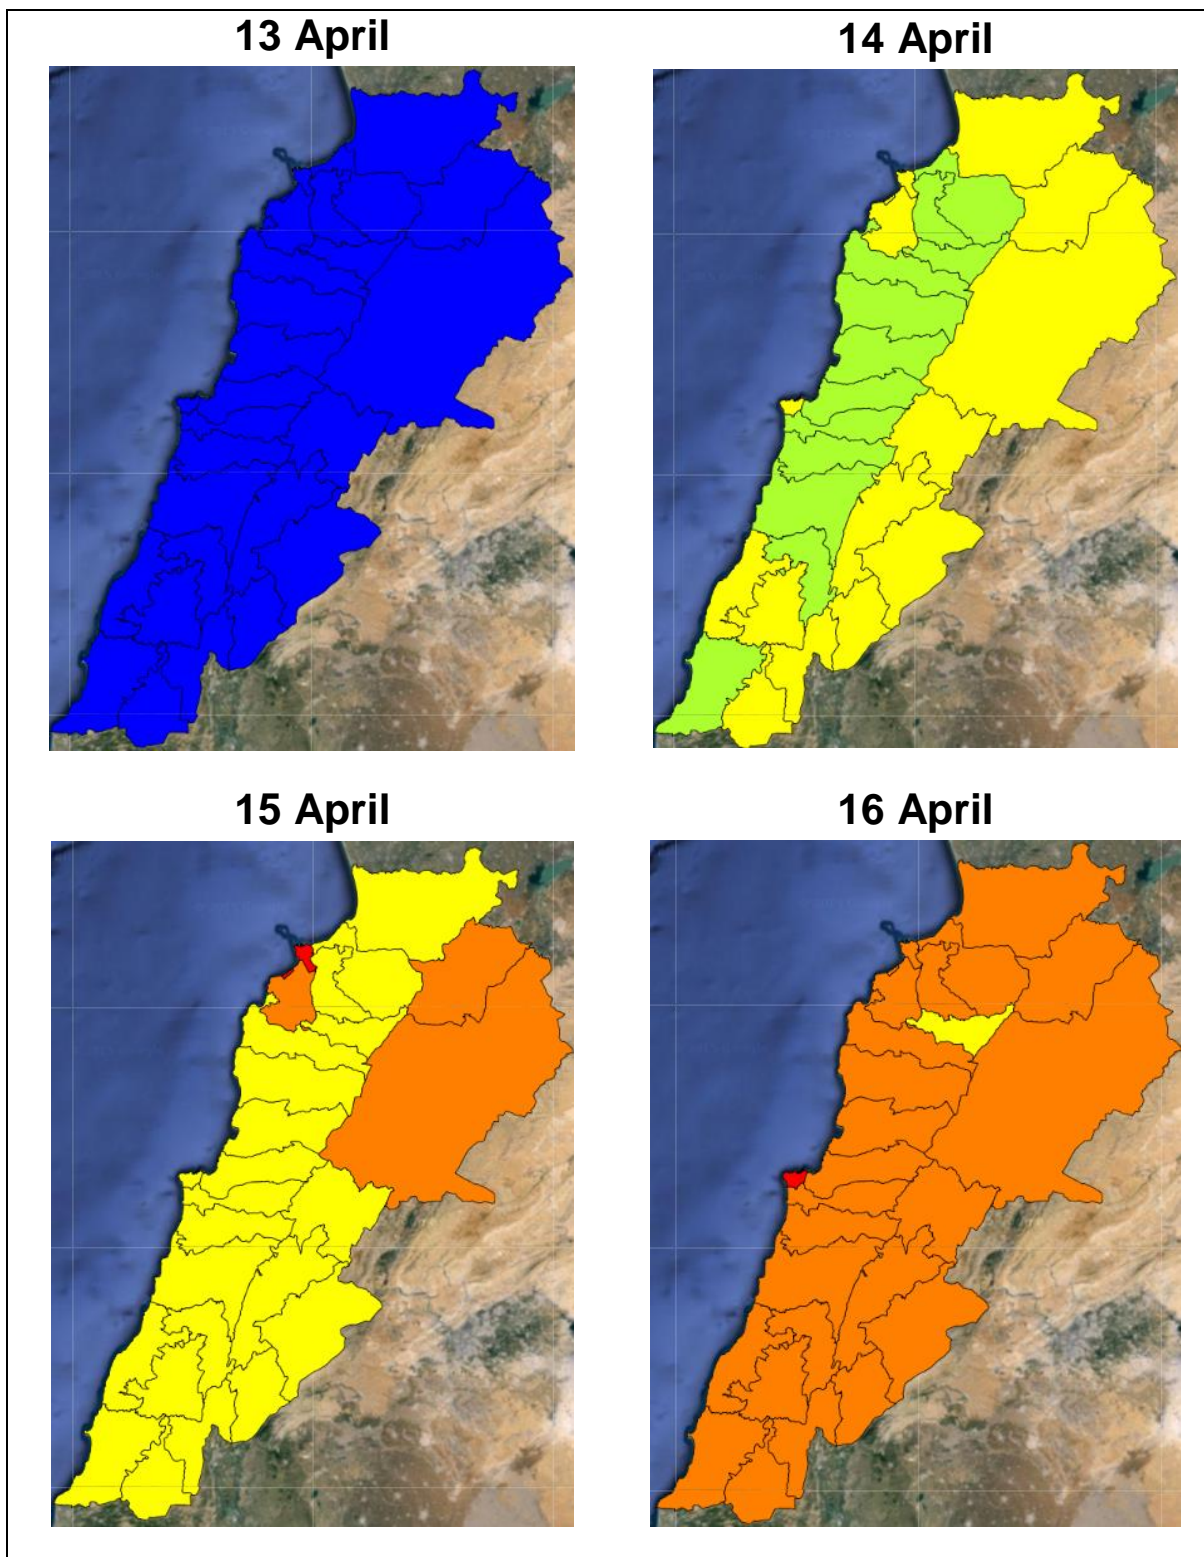

FIRE RISK INDEX

Layer Legend:
Lebanon Wildfire Risk Index 1

Data: Run: 14/04/2016 00:00. Forecast for 14
Model: RISICO for the Republic of Lebanon
Variable: Fire Weather Index
Spatial Resolution: Caza

- VERY LOW
- LOW
- MEDIUM-LOW
- MEDIUM
- MEDIUM-HIGH
- HIGH
- EXTREME