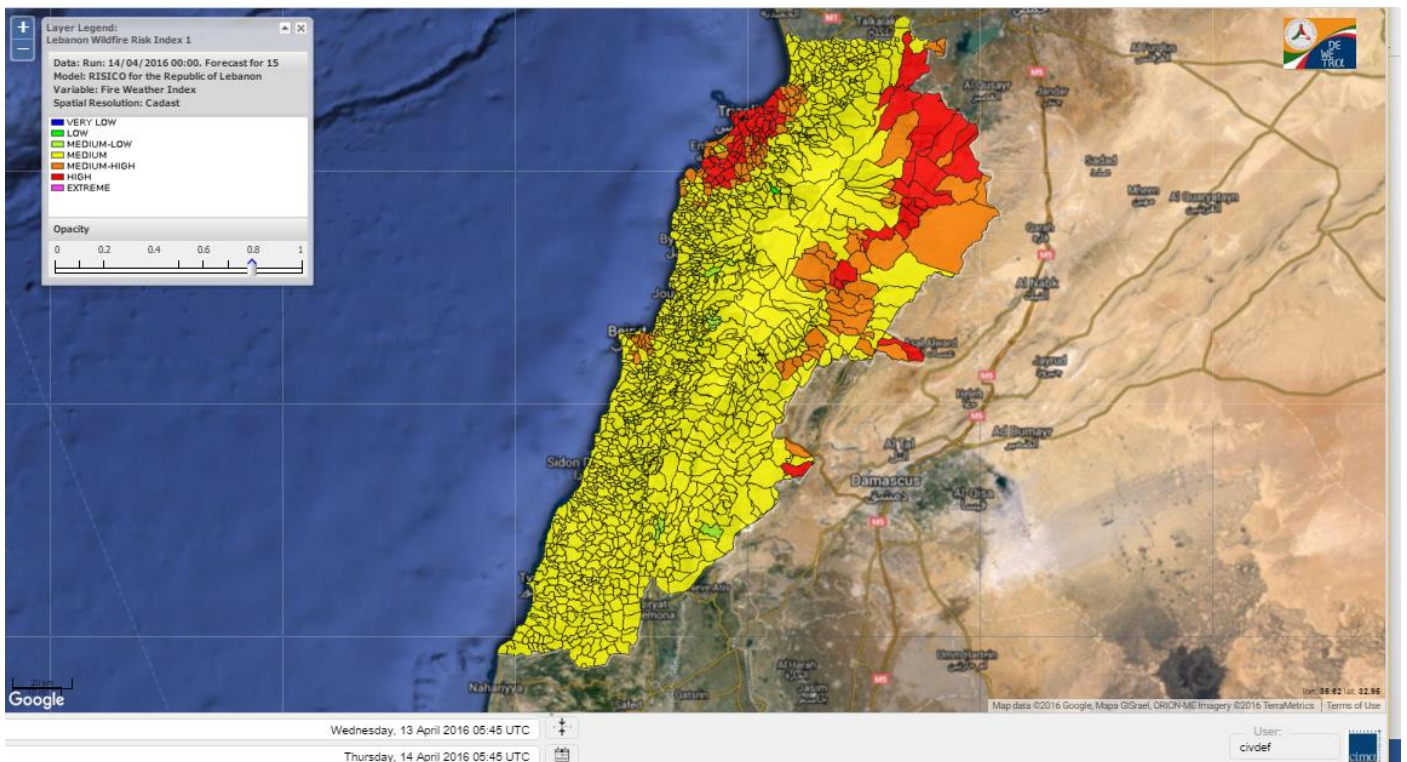

Lebanon for 15 April 2016