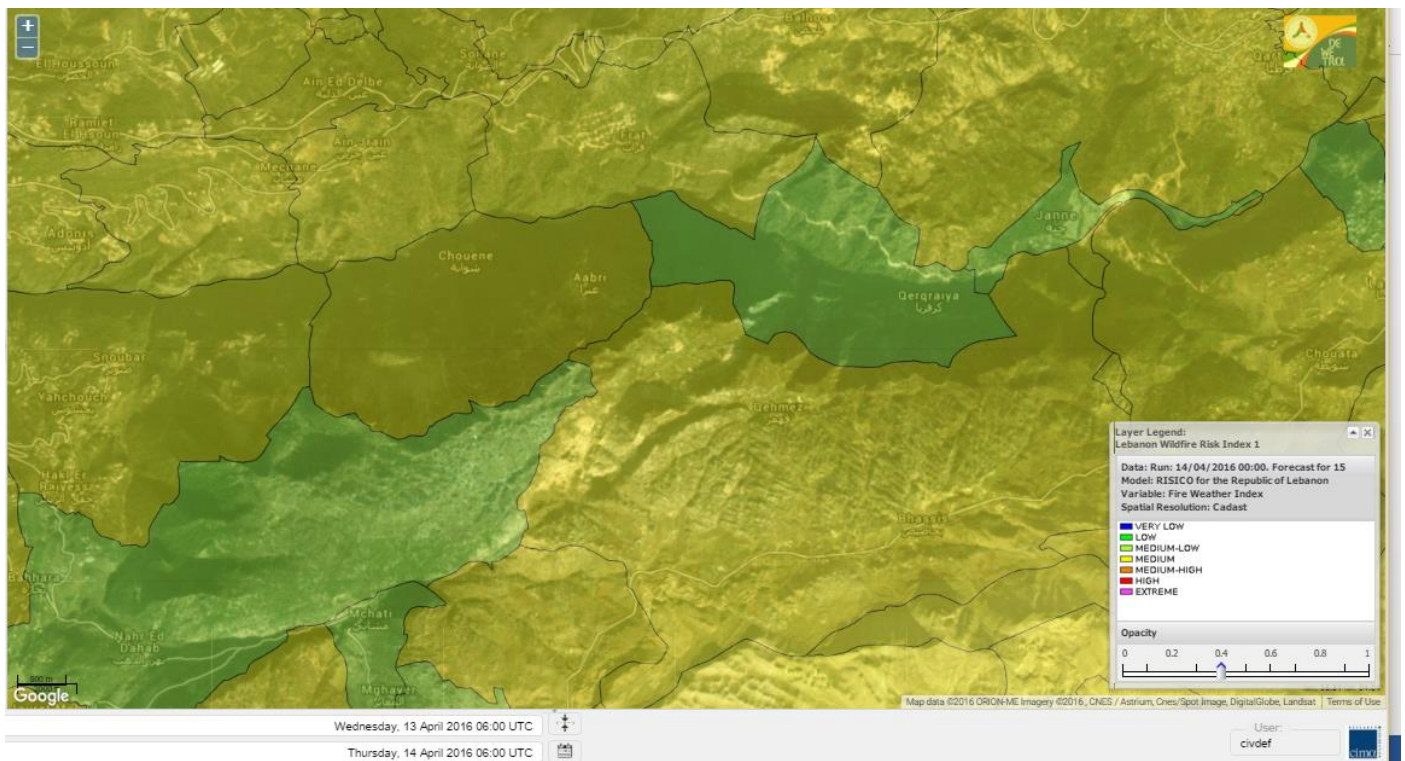

Jabal Moussa Reserve Forecast for 15 April 2016