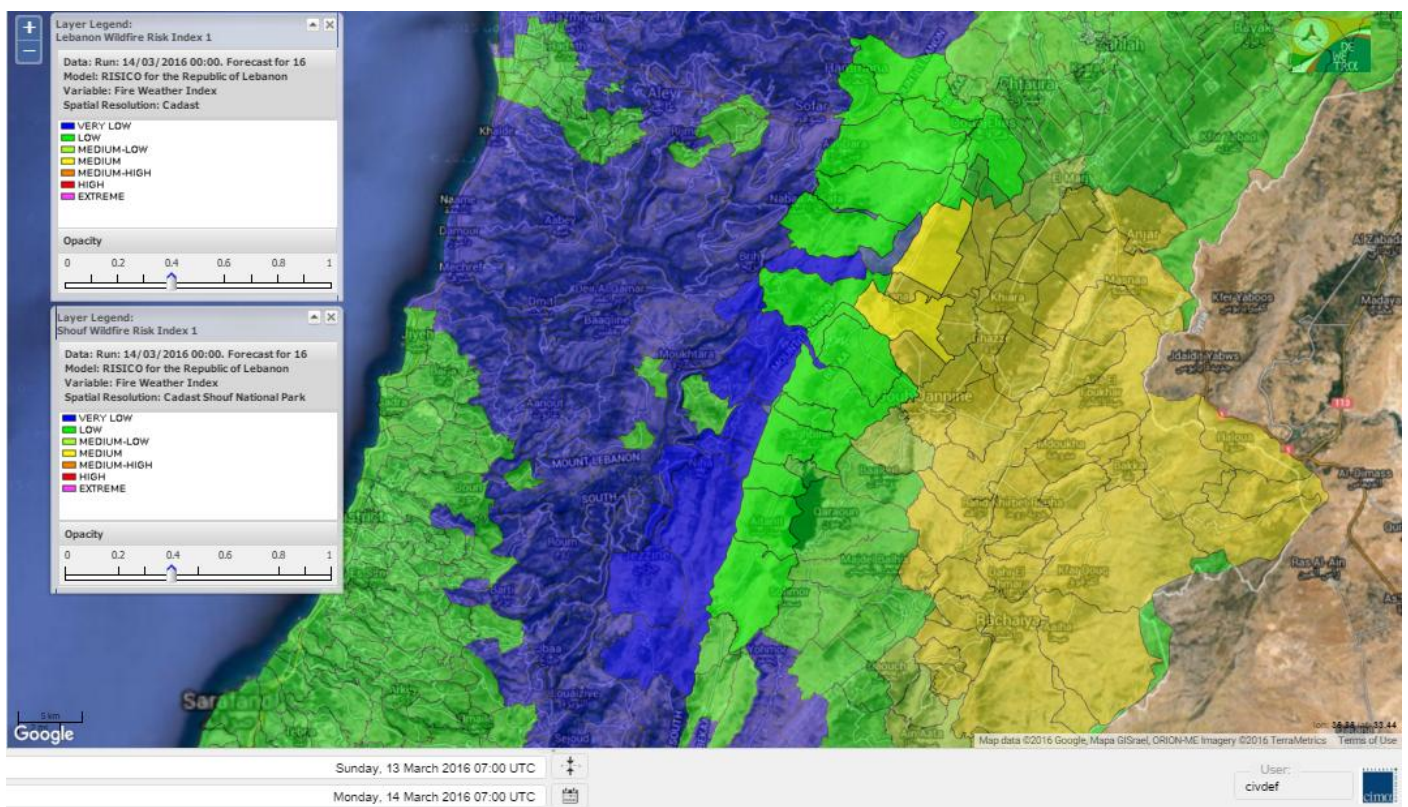

Shouf Biosphere Reserve Forecast for 16 March 2016