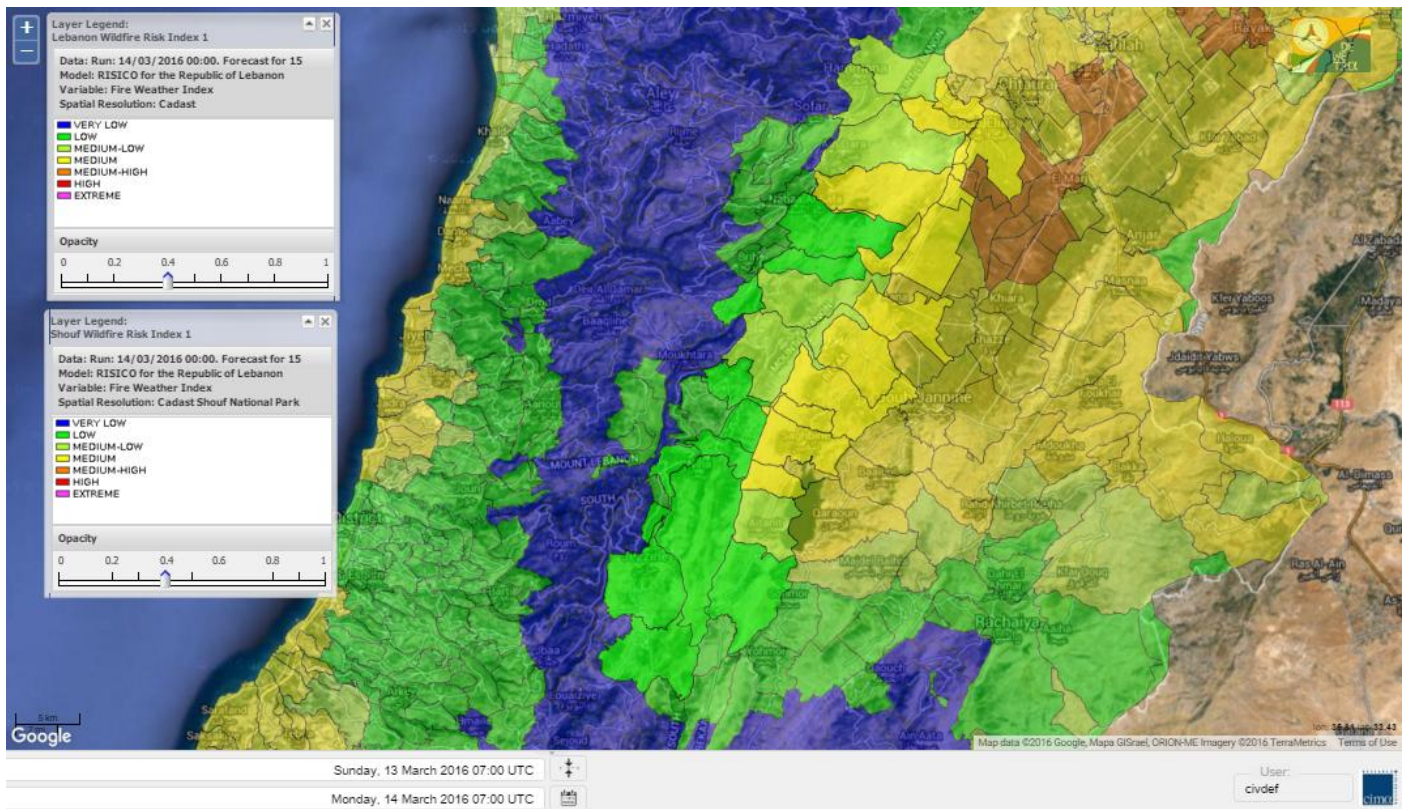

Shouf Biosphere Reserve Forecast for 15 March 2016