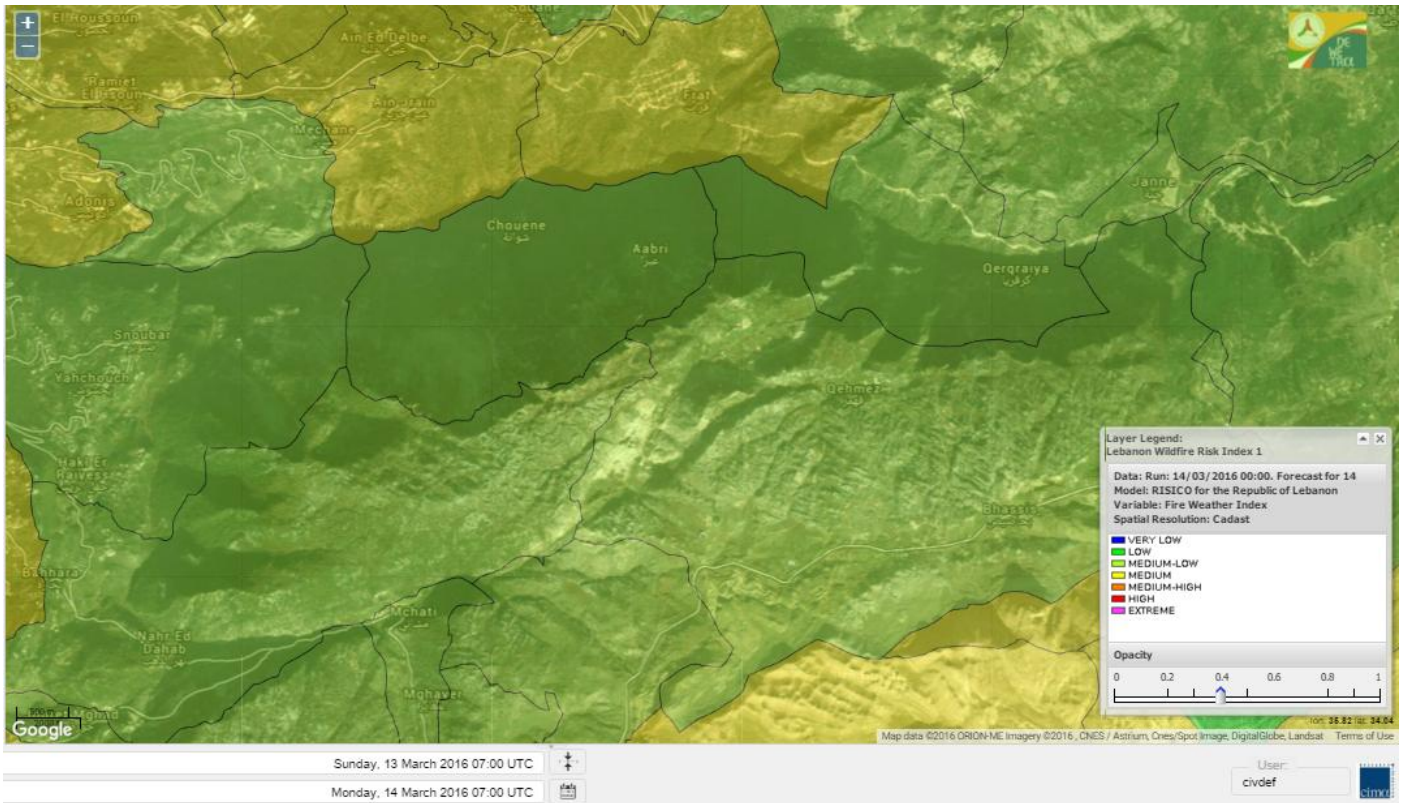

Jabal Moussa Reserve Forecast for 14 March 2016