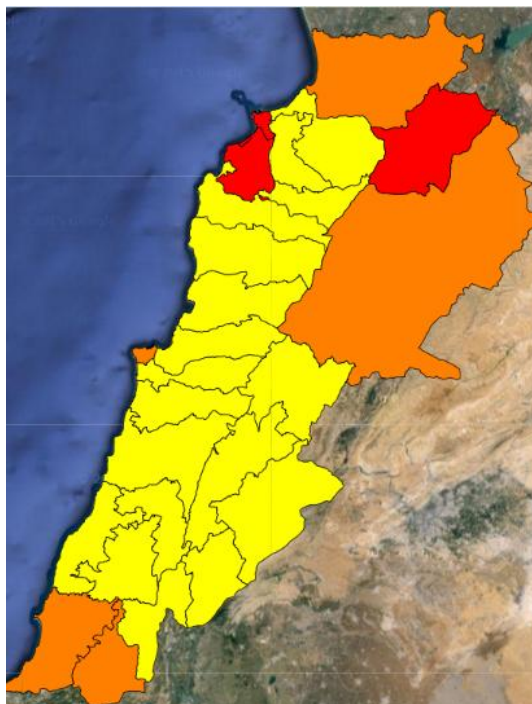

FIRE RISK INDEX

13 March

14 March

15 March

16 March

Layer Legend:
Lebanon Wildfire Risk Index 1

Data: Run: 14/03/2016 00:00. Forecast for 14
Model: RISICO for the Republic of Lebanon
Variable: Fire Weather Index
Spatial Resolution: Caza

- VERY LOW
- LOW
- MEDIUM-LOW
- MEDIUM
- MEDIUM-HIGH
- HIGH
- EXTREME