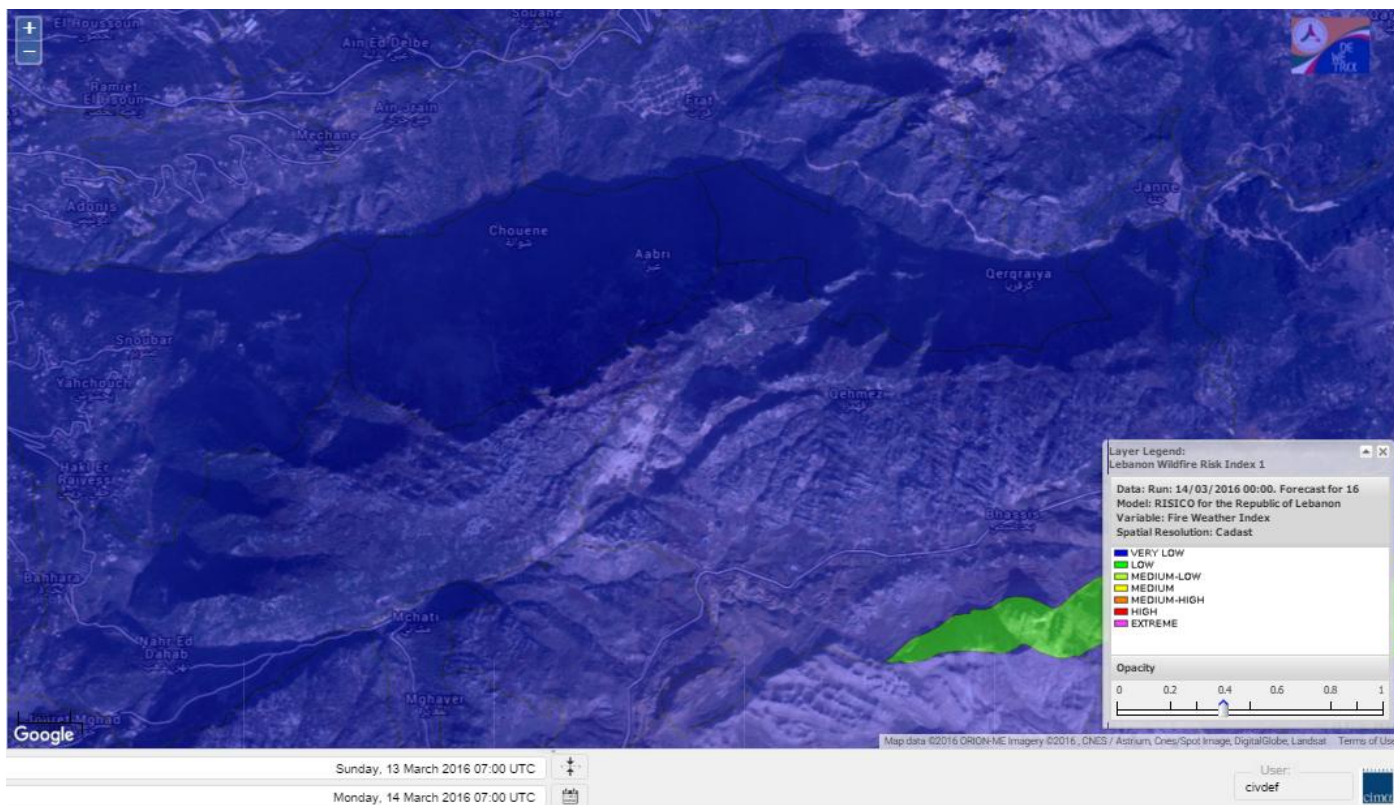

Jabal Moussa Reserve Forecast for 16 March 2016