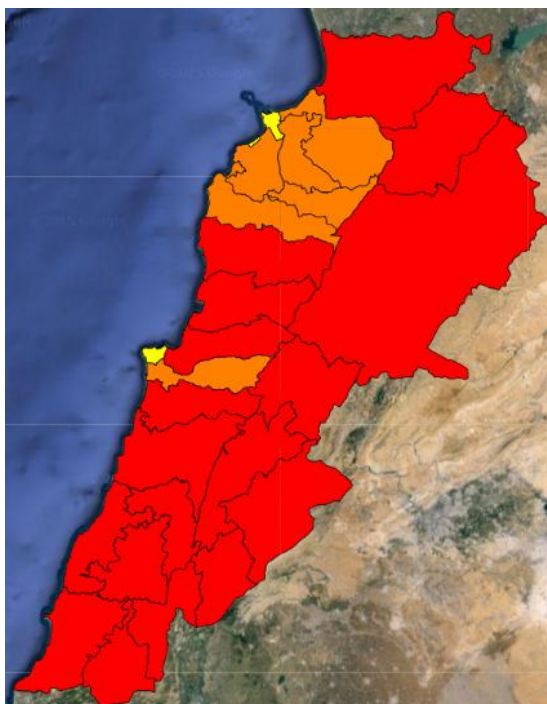

FIRE RISK INDEX

13 March