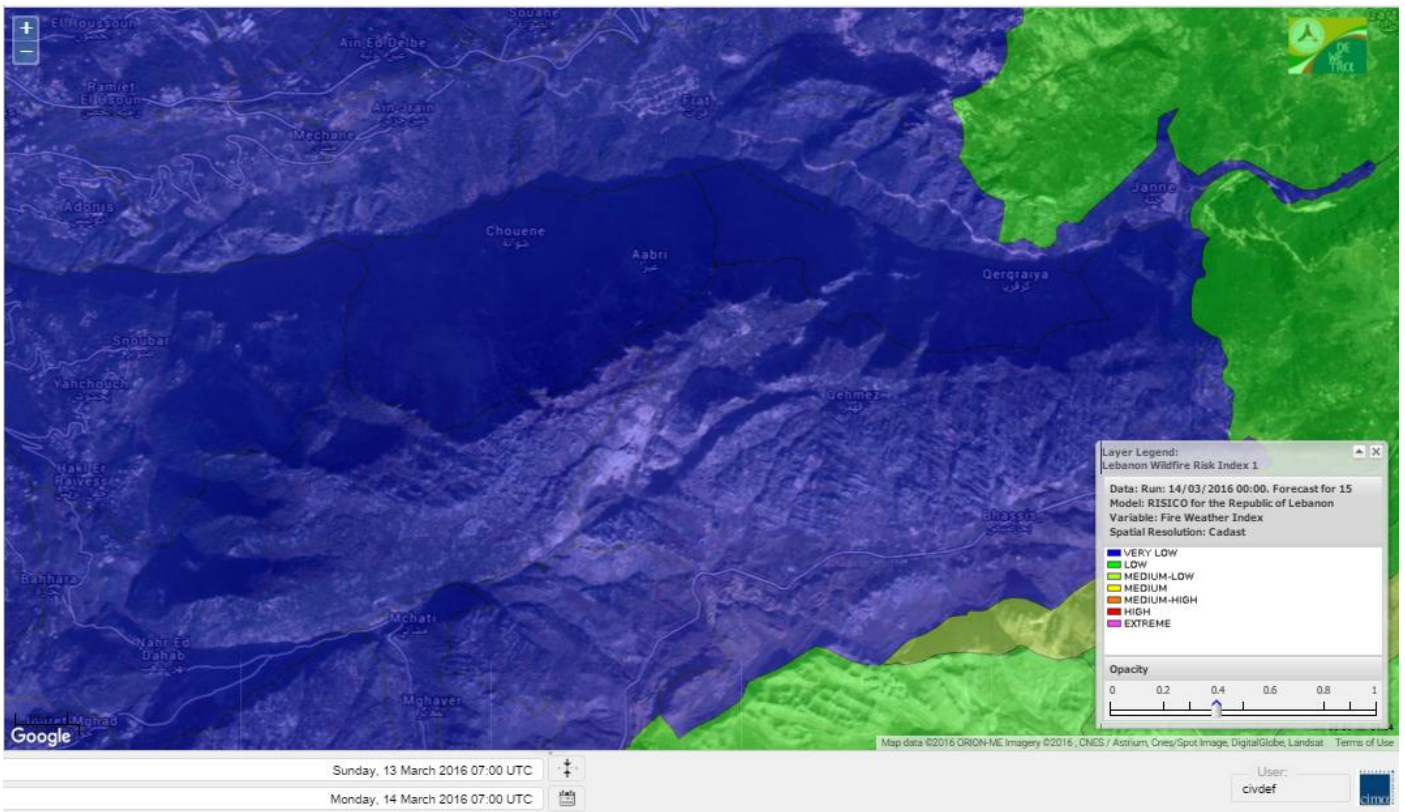

Jabal Moussa Reserve Forecast for 15 March 2016