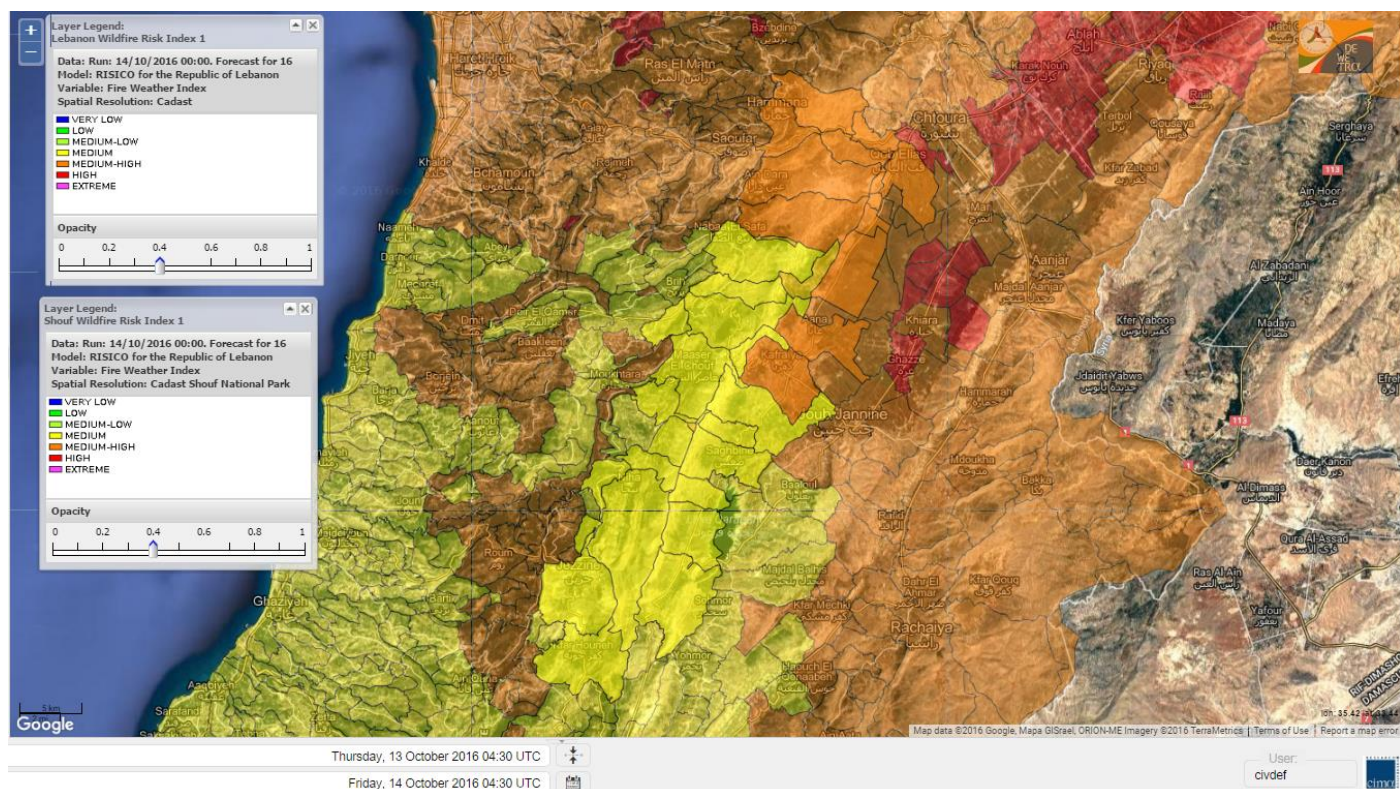

Shouf Biosphere Reserve Forecast for 16 October 2016