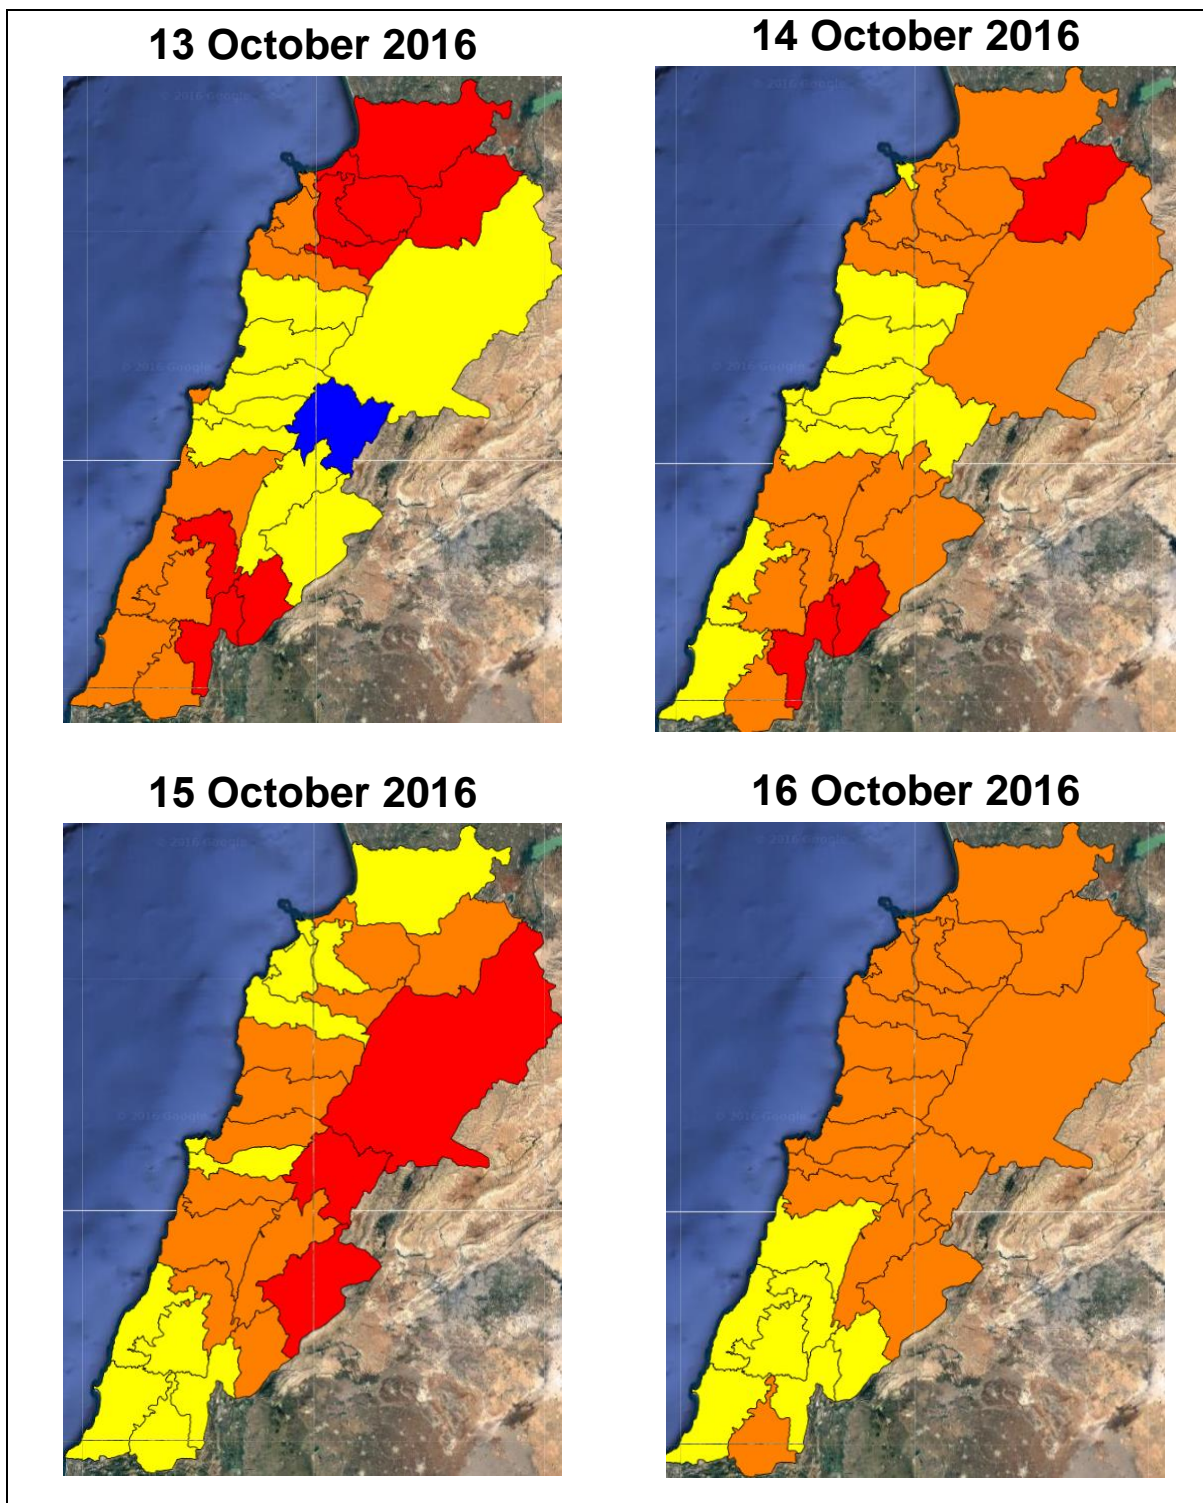

FIRE RISK INDEX

Layer Legend:
Lebanon Wildfire Risk Index 1

Data: Run: 14/10/2016 00:00. Forecast for 14
Model: RISICO for the Republic of Lebanon
Variable: Fire Weather Index
Spatial Resolution: Caza

- VERY LOW
- LOW
- MEDIUM-LOW
- MEDIUM
- MEDIUM-HIGH
- HIGH
- EXTREME