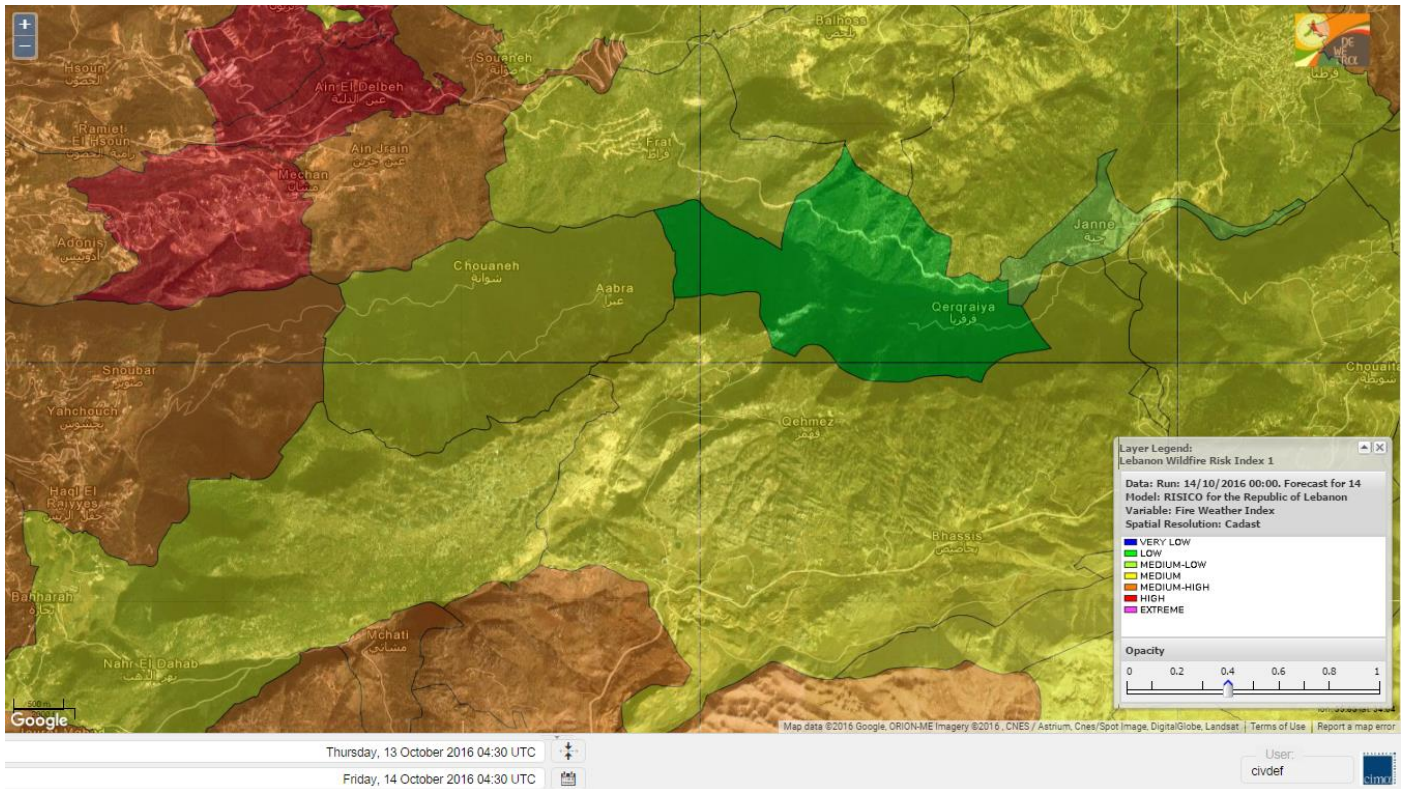

Shouf Biosphere Reserve Forecast for 14 October 2016

Shouf Biosphere Reserve Forecast for 15 October 2016

Shouf Biosphere Reserve Forecast for 16 October 2016

Jabal Moussa Reserve Forecast for 14 October 2016