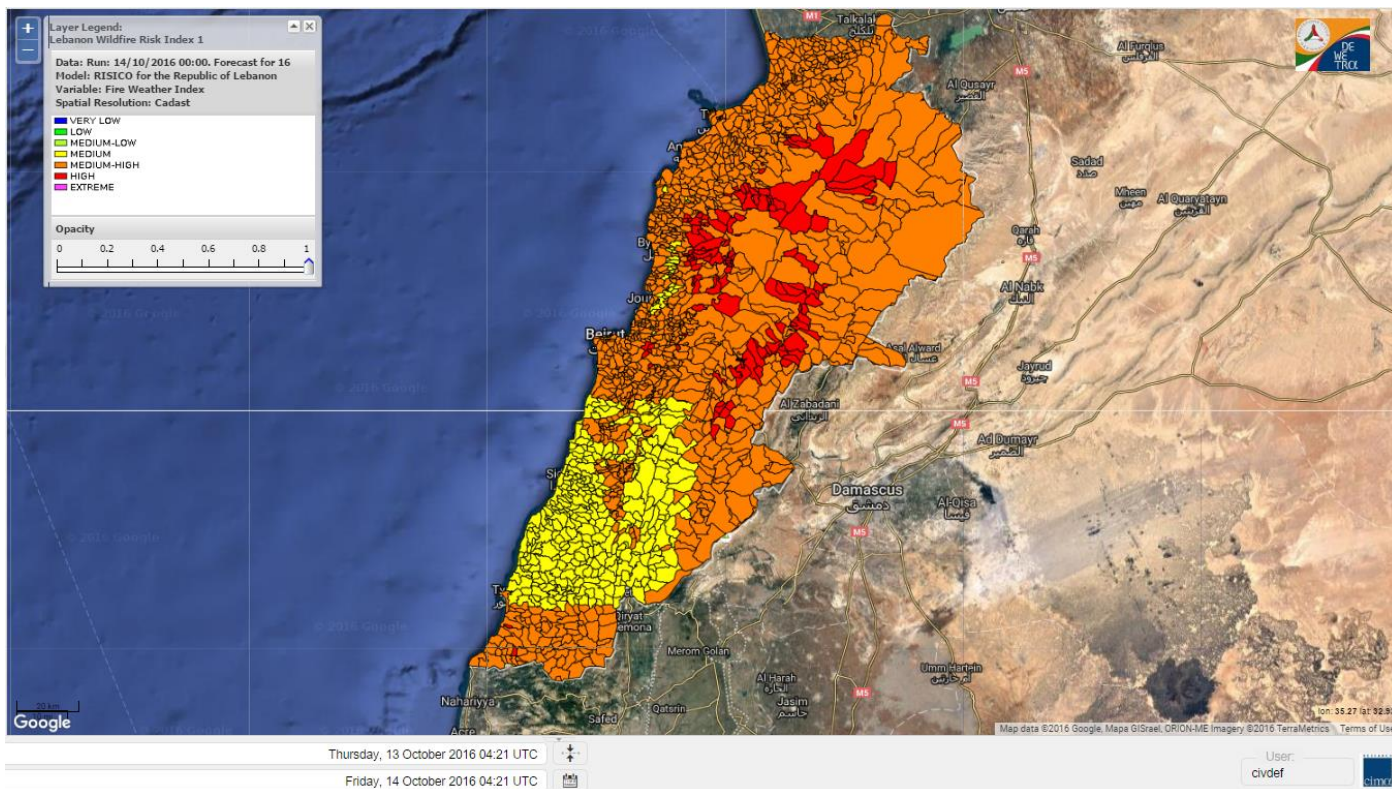

Lebanon for 16 October 2016