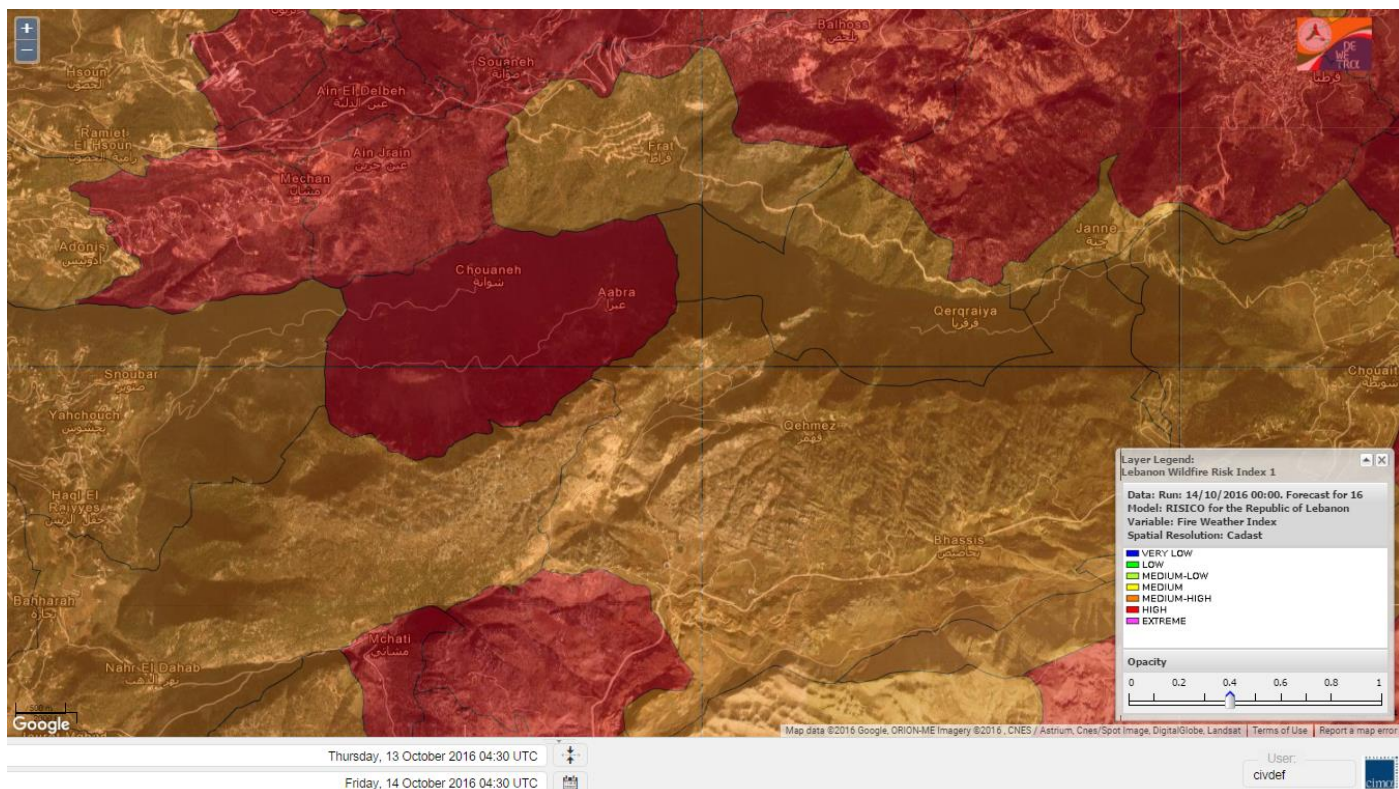

Jabal Moussa Reserve Forecast for 16 October 2016