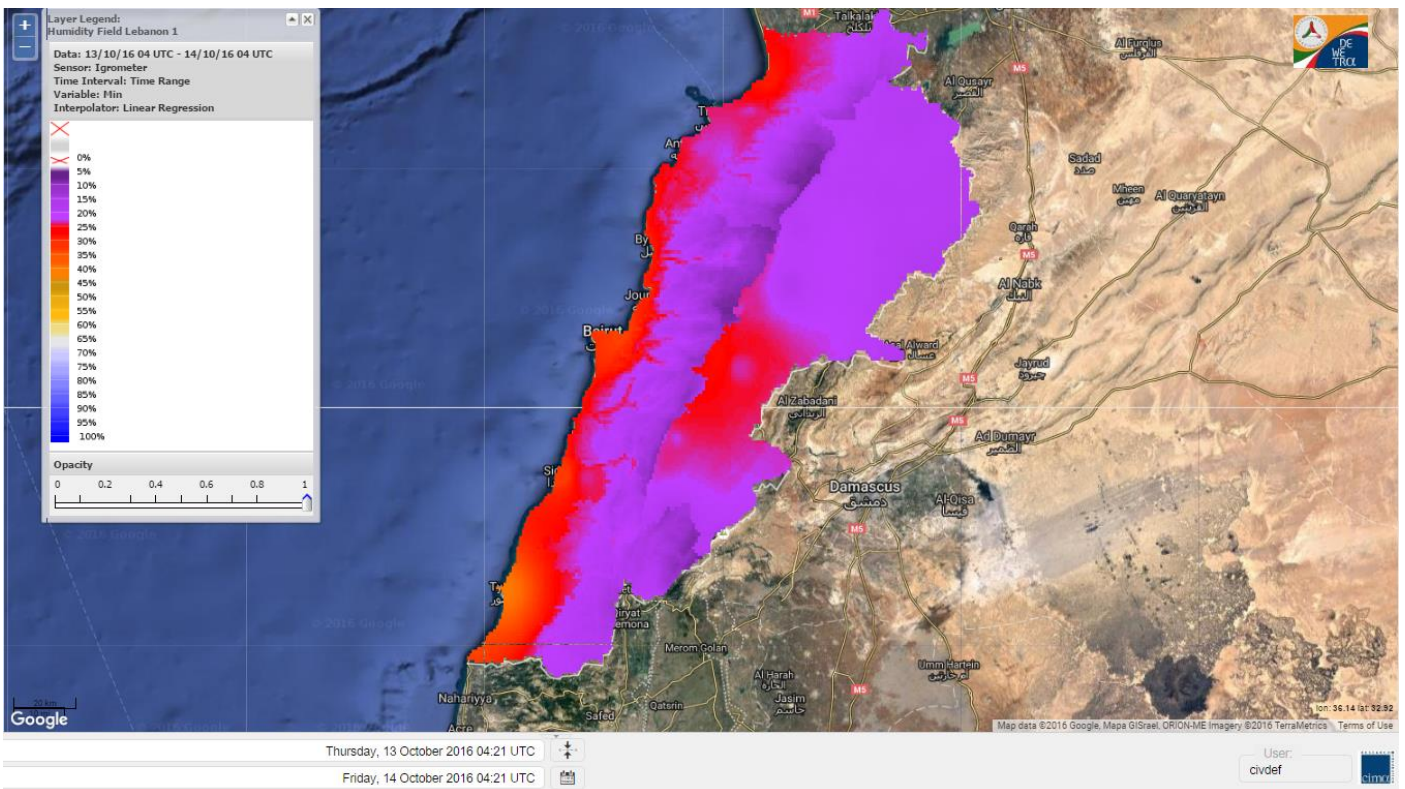

Lebanon humidity for 14 October 2016