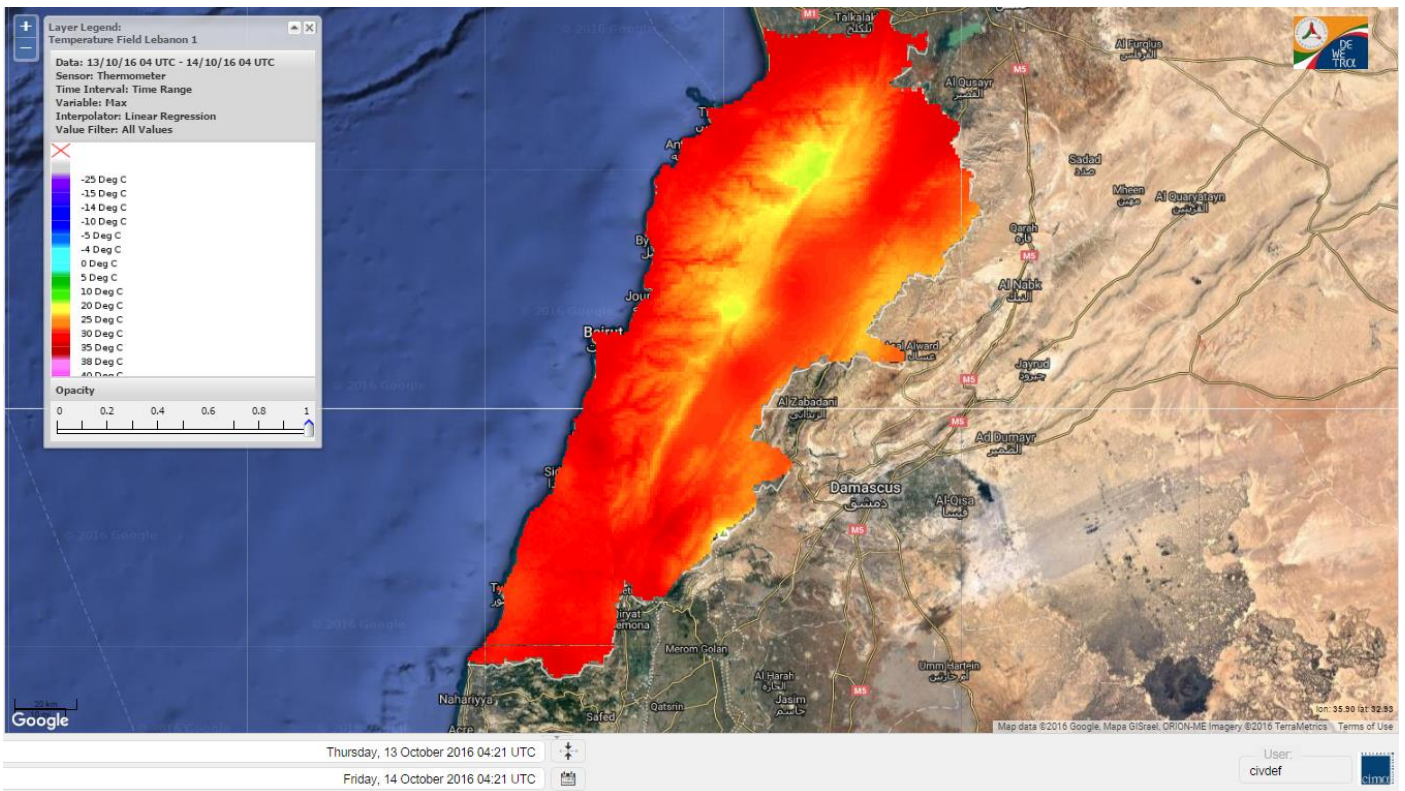

Lebanon temperature for 14 October 2016