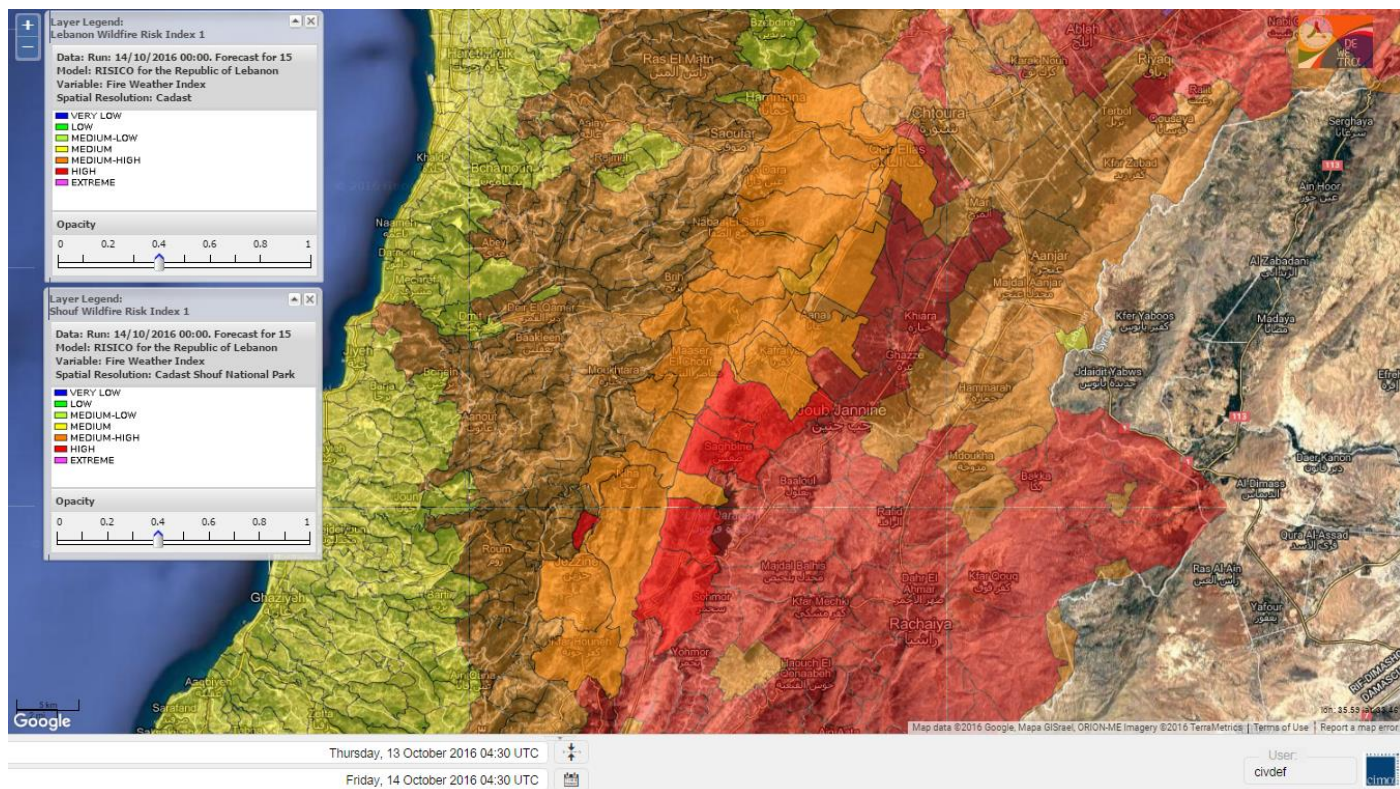

Shouf Biosphere Reserve Forecast for 15 October 2016