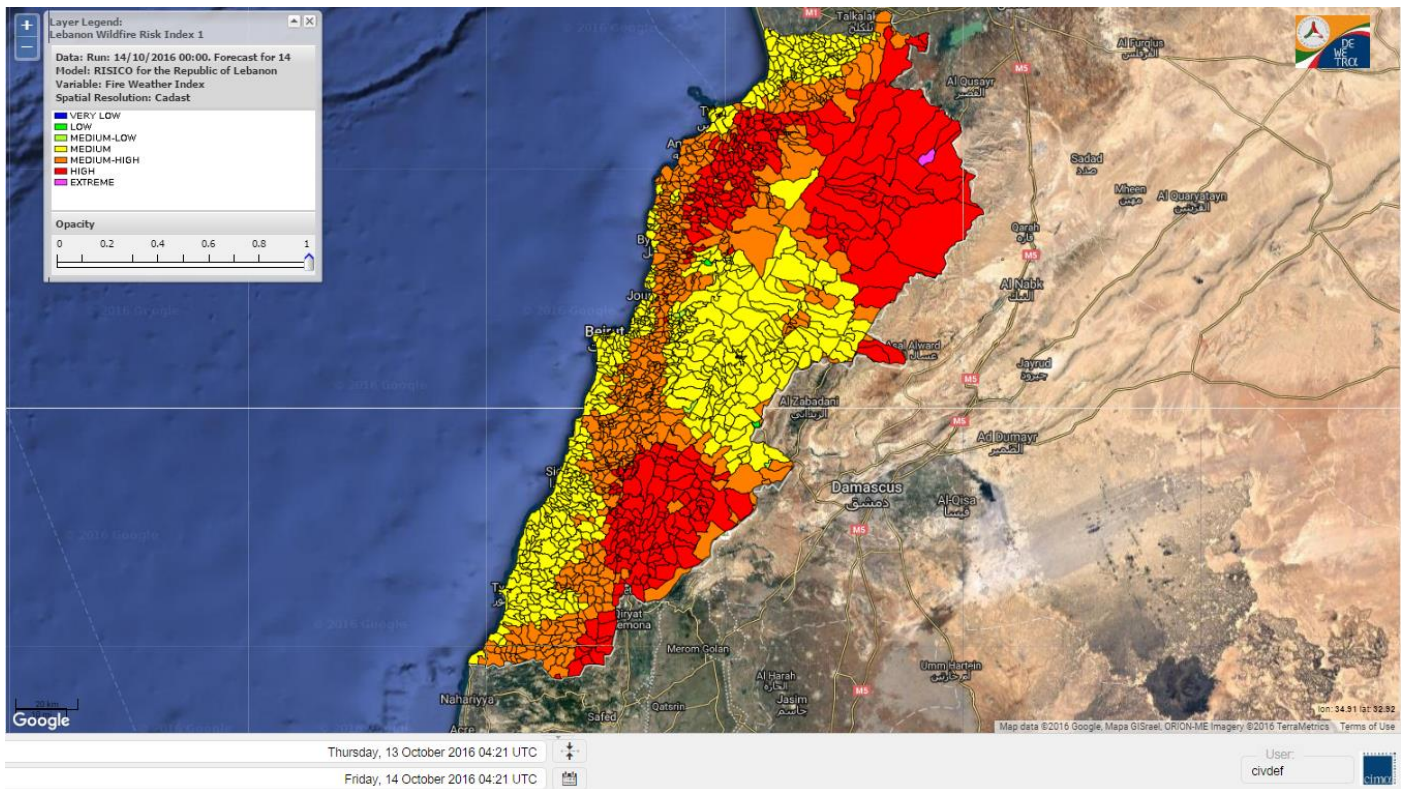

Lebanon for 14 October 2016