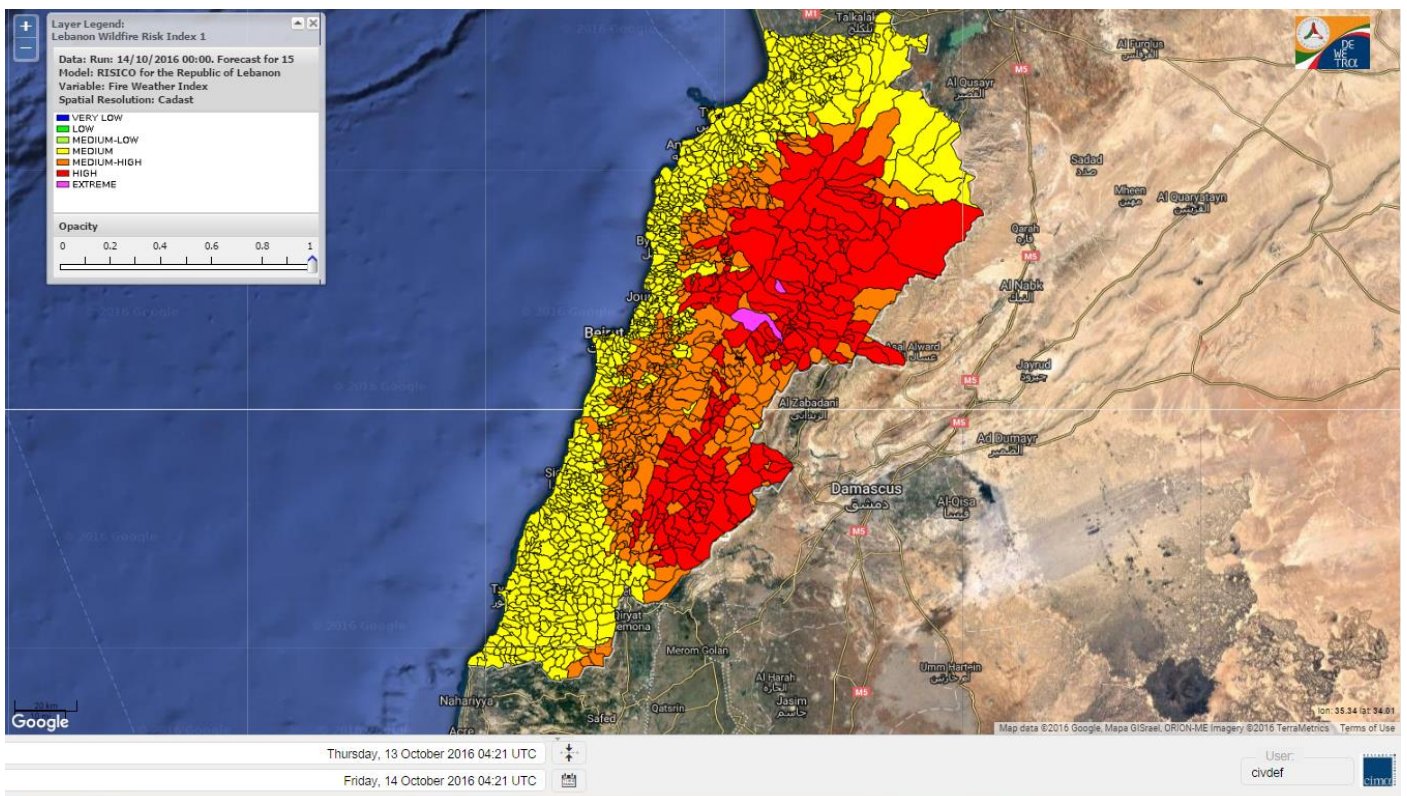

Lebanon for 15 October 2016