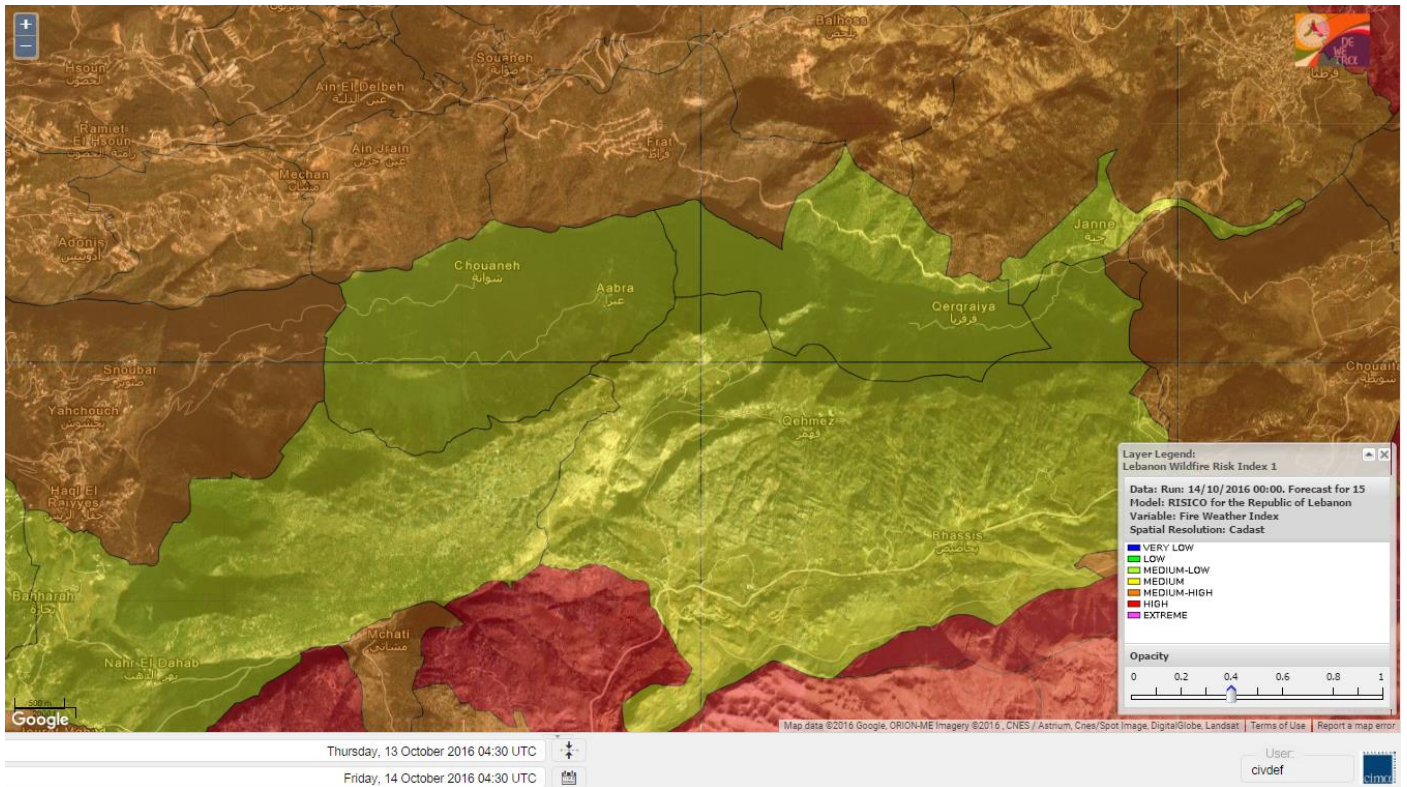

Jabal Moussa Reserve Forecast for 15 October 2016