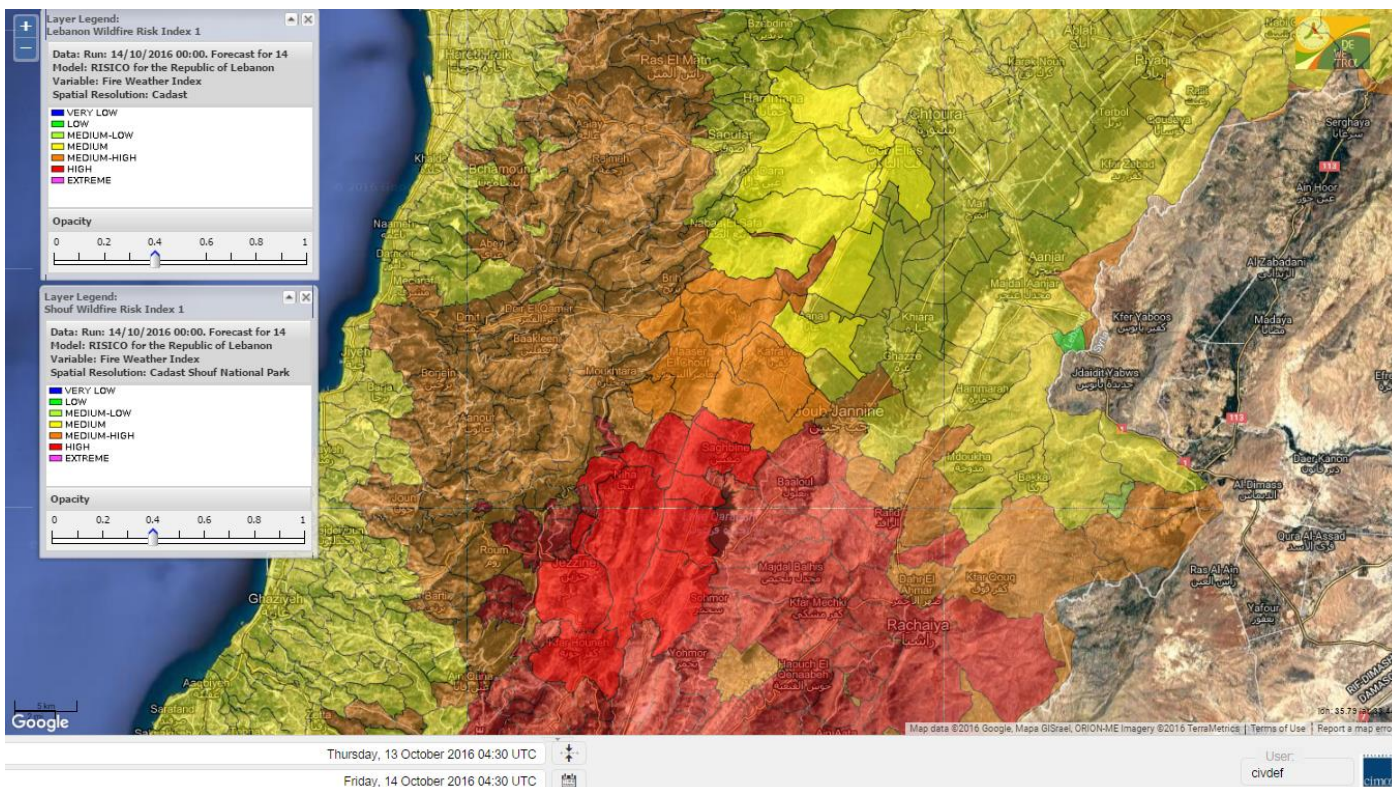

Shouf Biosphere Reserve Forecast for 14 October 2016