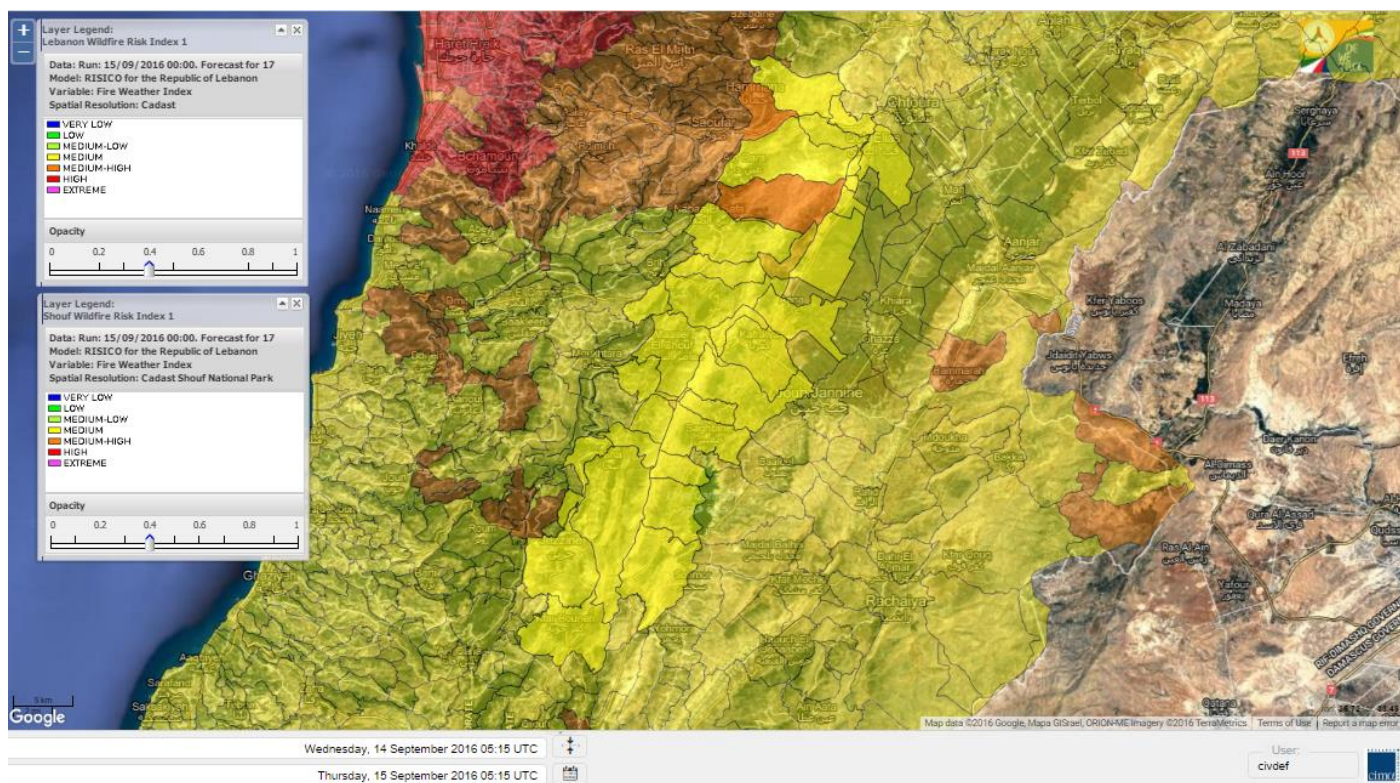

Shouf Biosphere Reserve Forecast for 17 September 2016