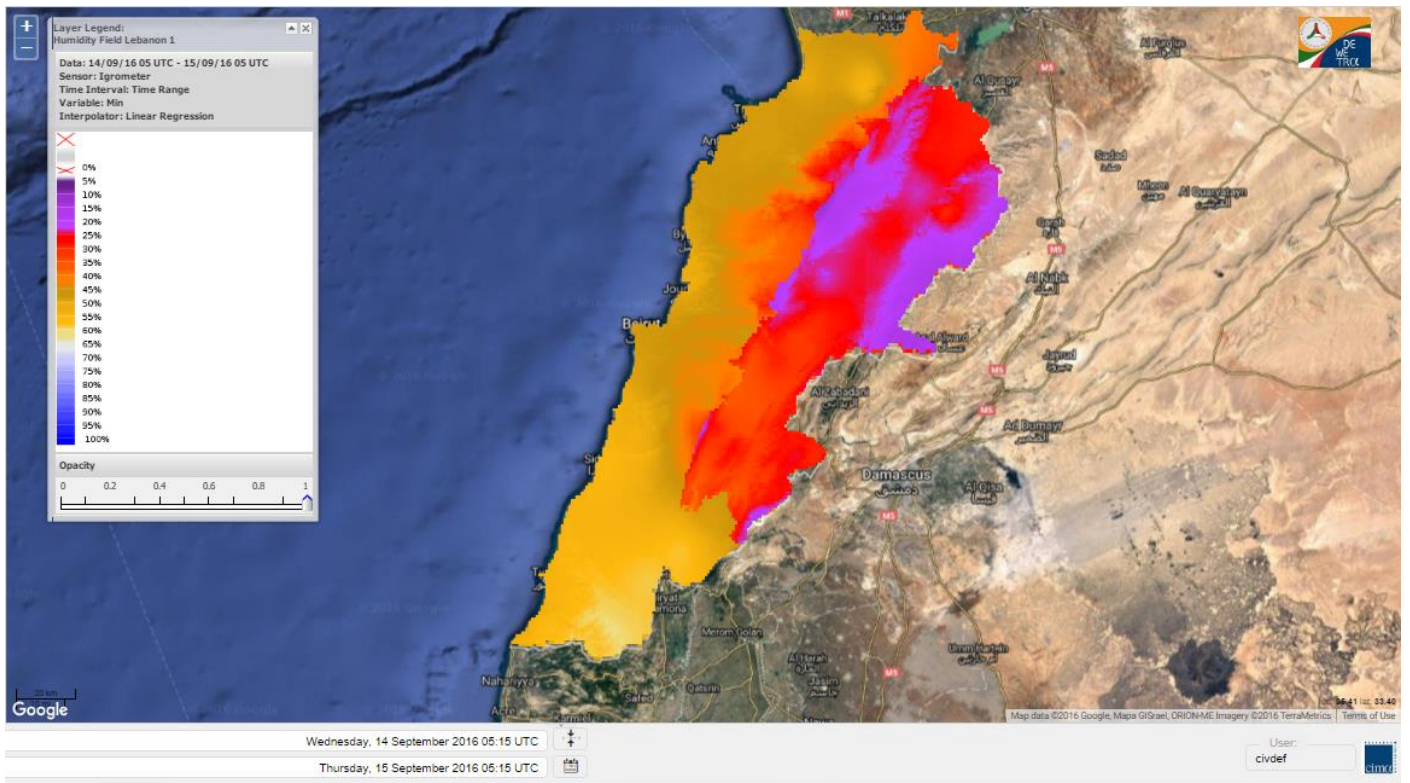

Lebanon humidity for 15 September 2016