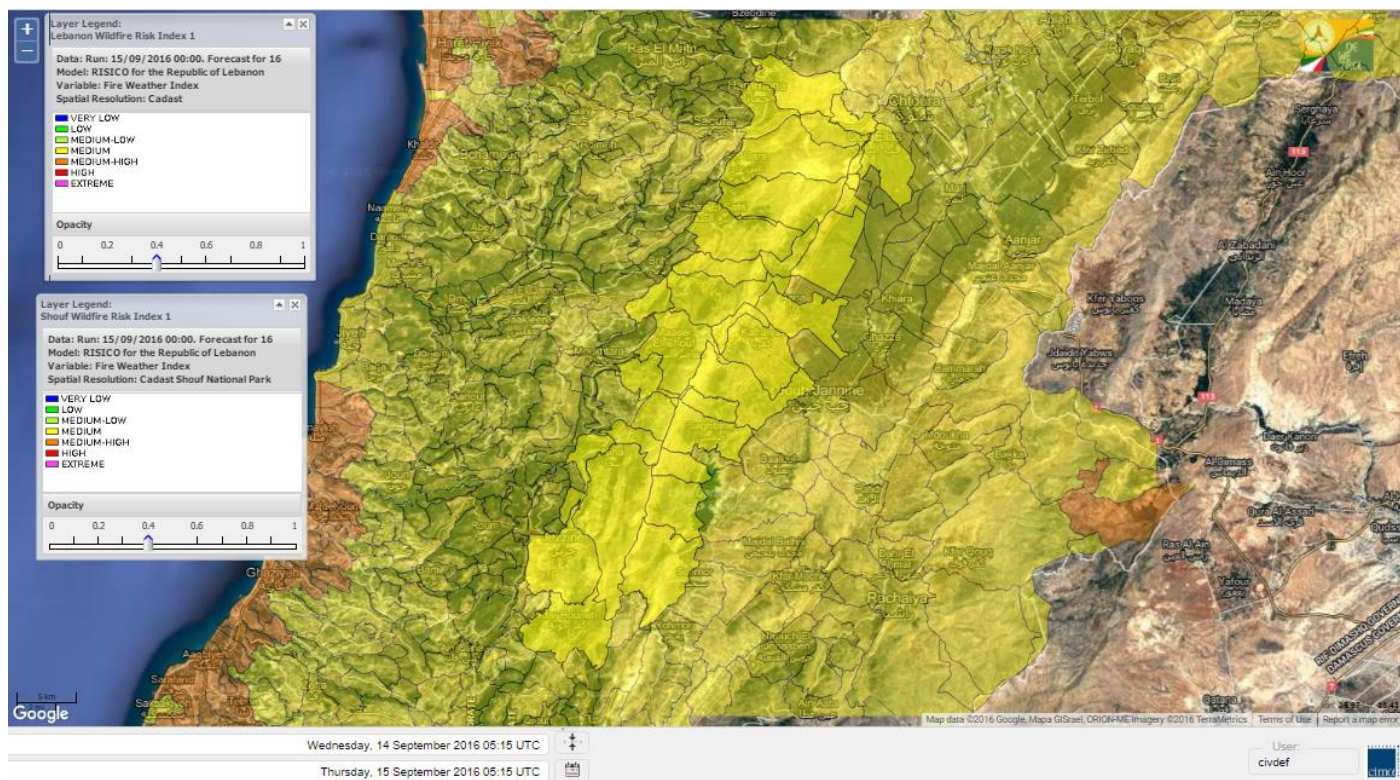

Shouf Biosphere Reserve Forecast for 16 September 2016