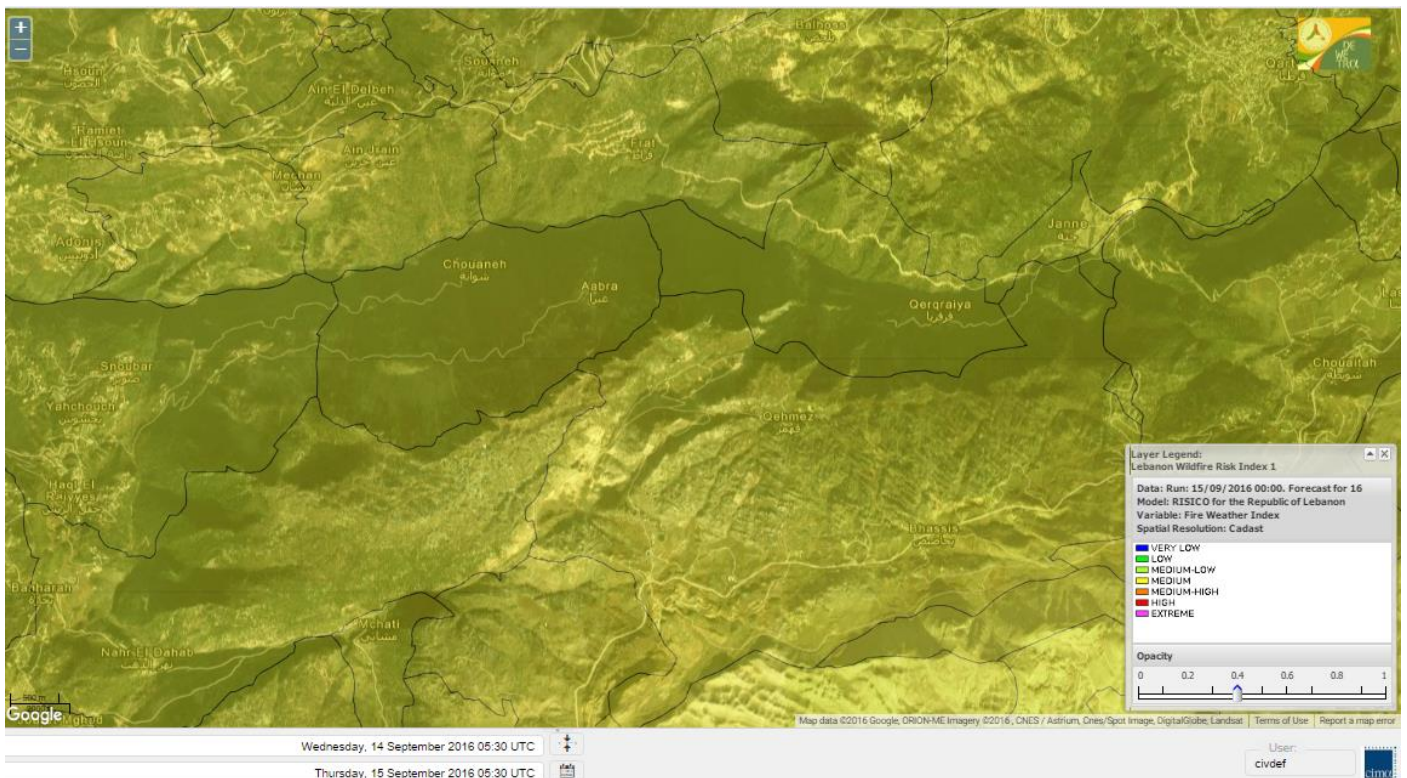

Jabal Moussa Reserve Forecast for 16 September 2016