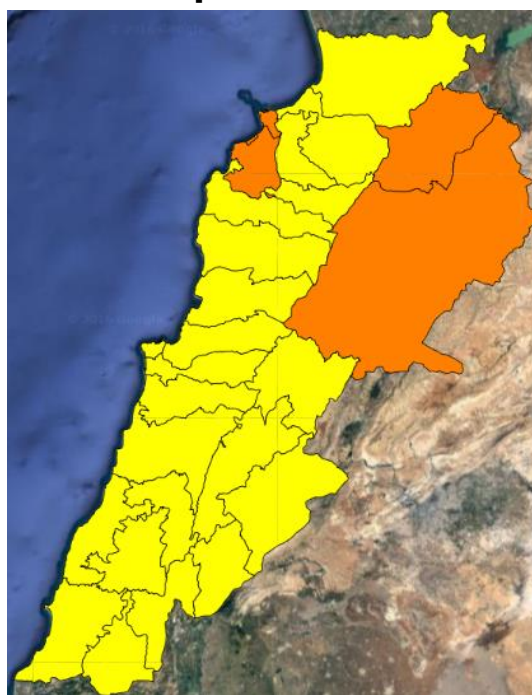

15 September 2016