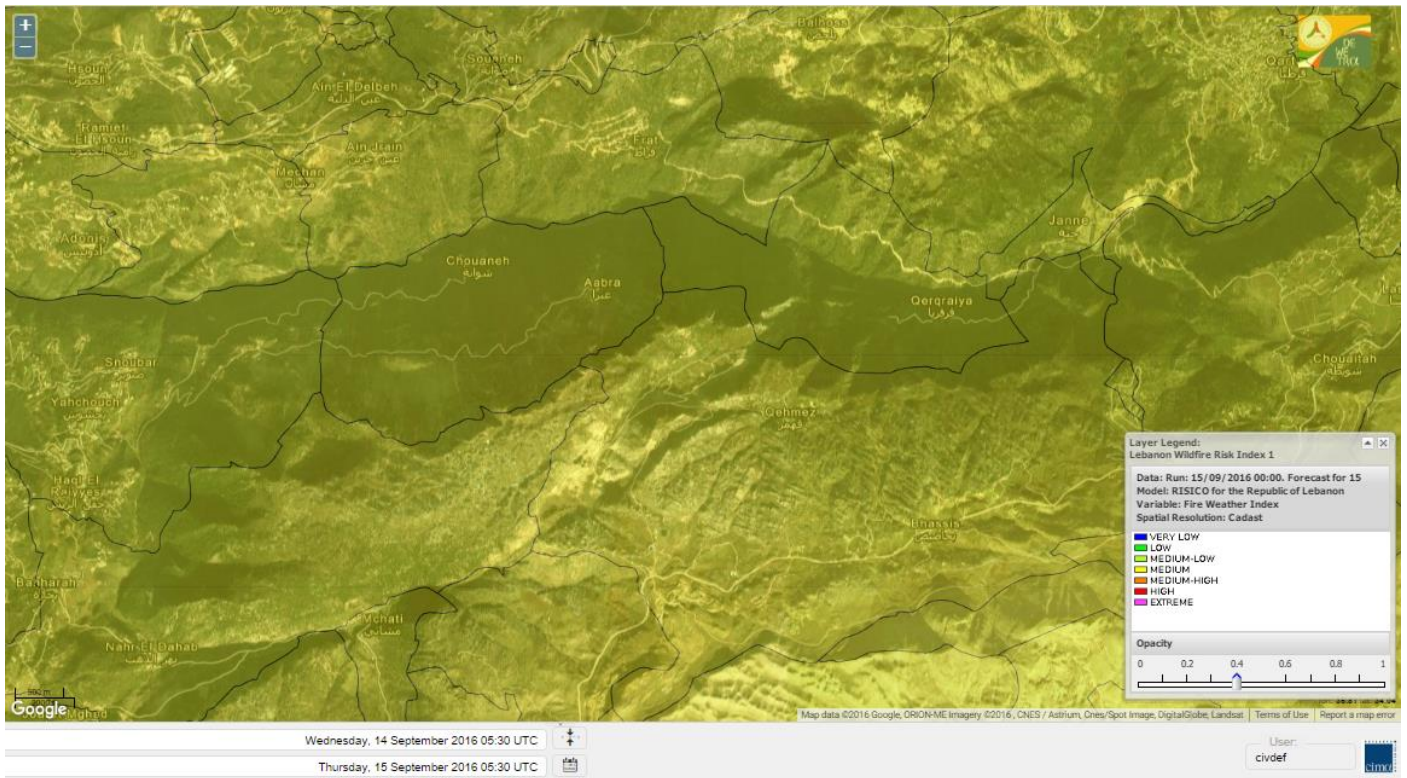

Jabal Moussa Reserve Forecast for 15 September 2016