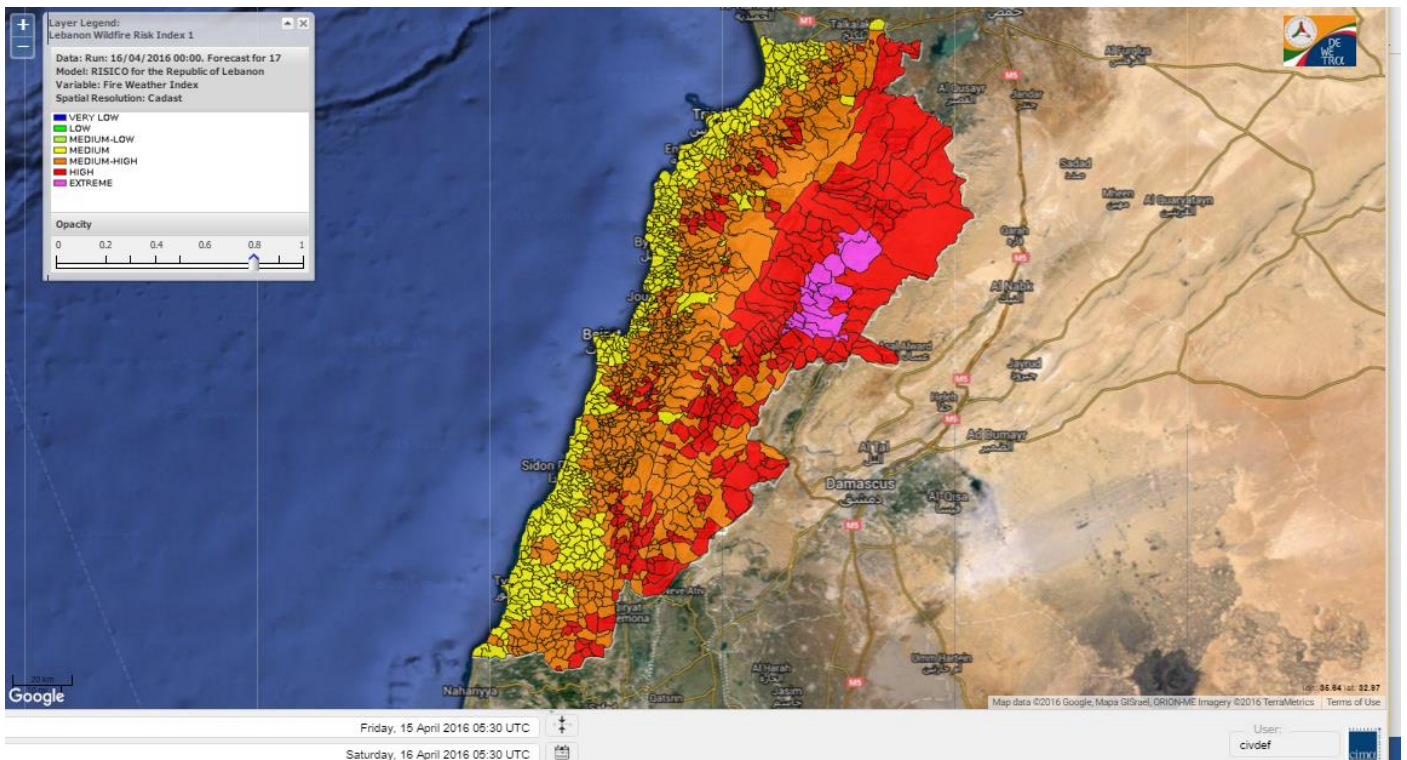

Lebanon for 17 April 2016