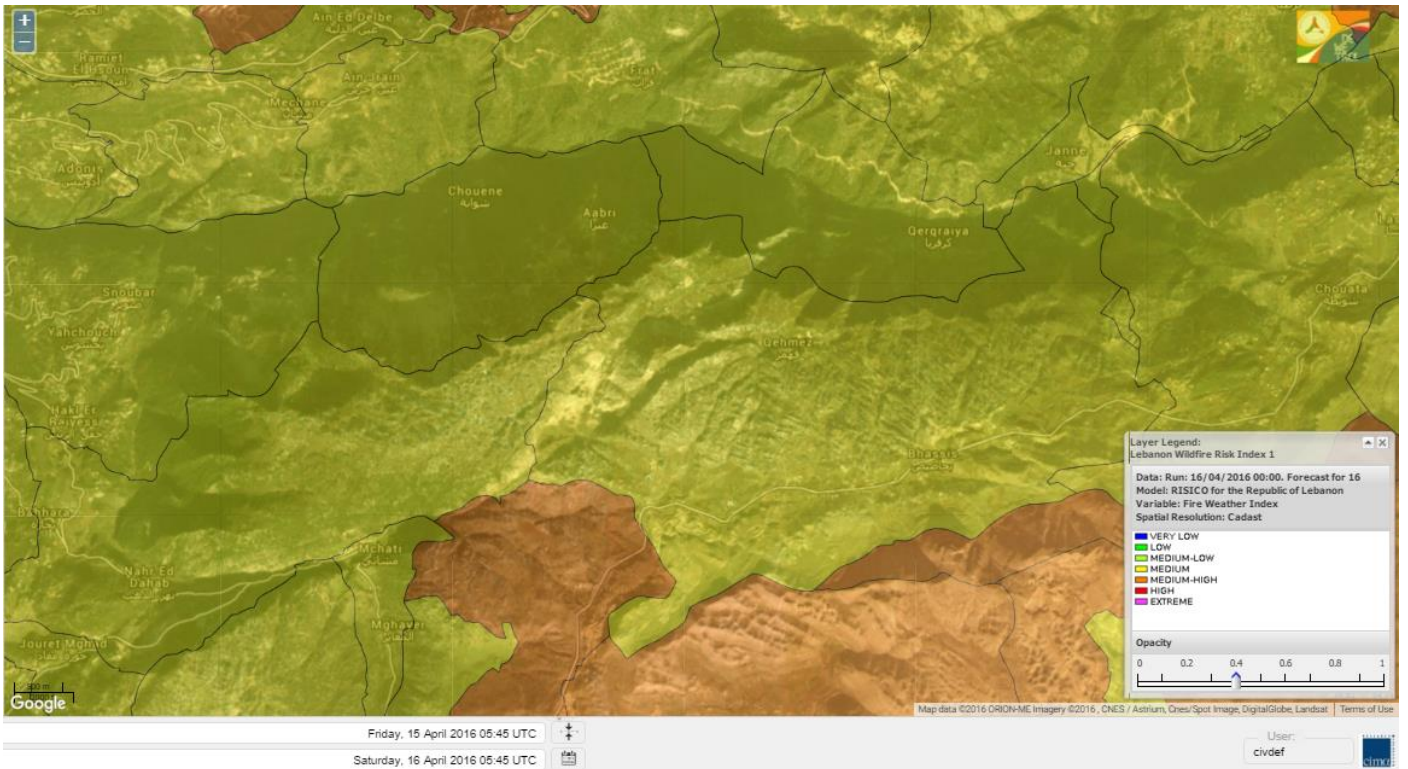

Jabal Moussa Reserve Forecast for 16 April 2016