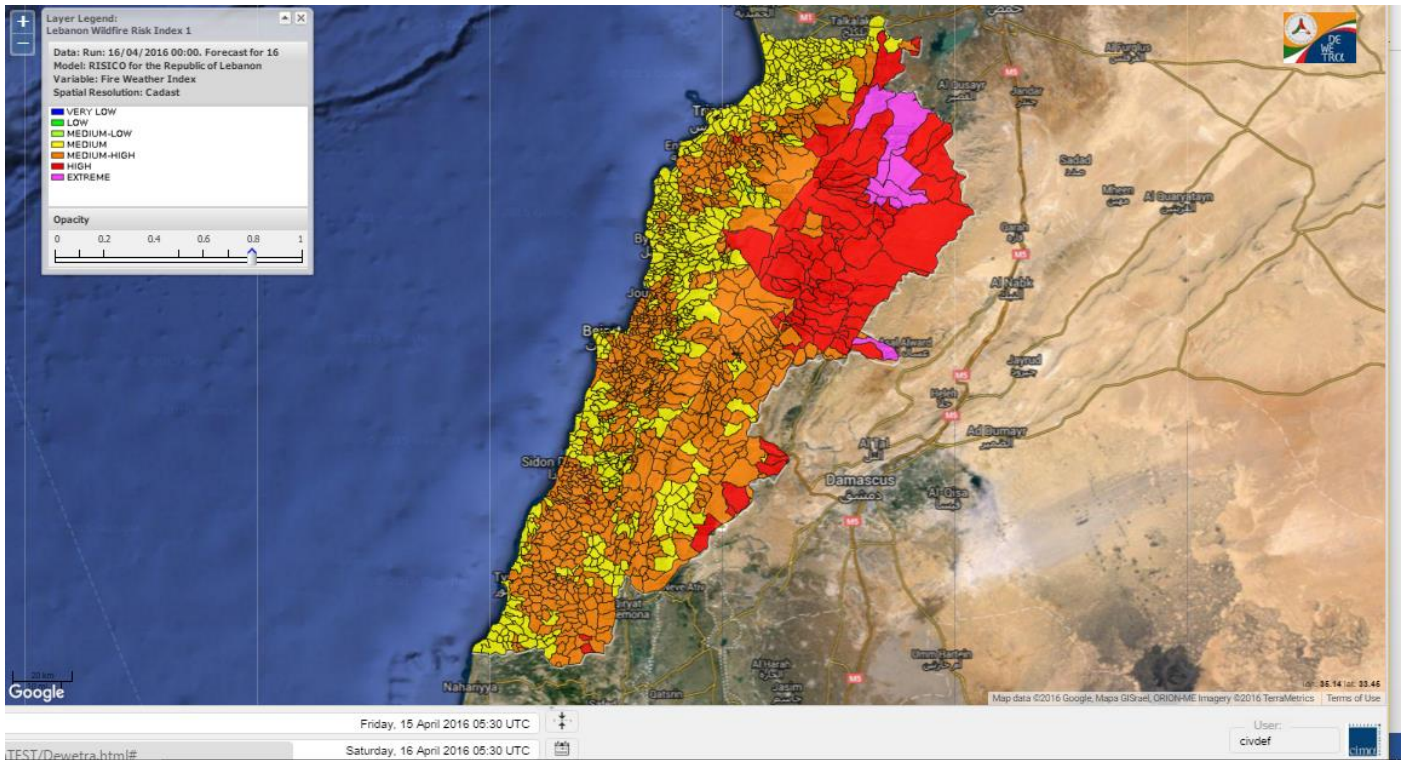

Lebanon for 16 April 2016