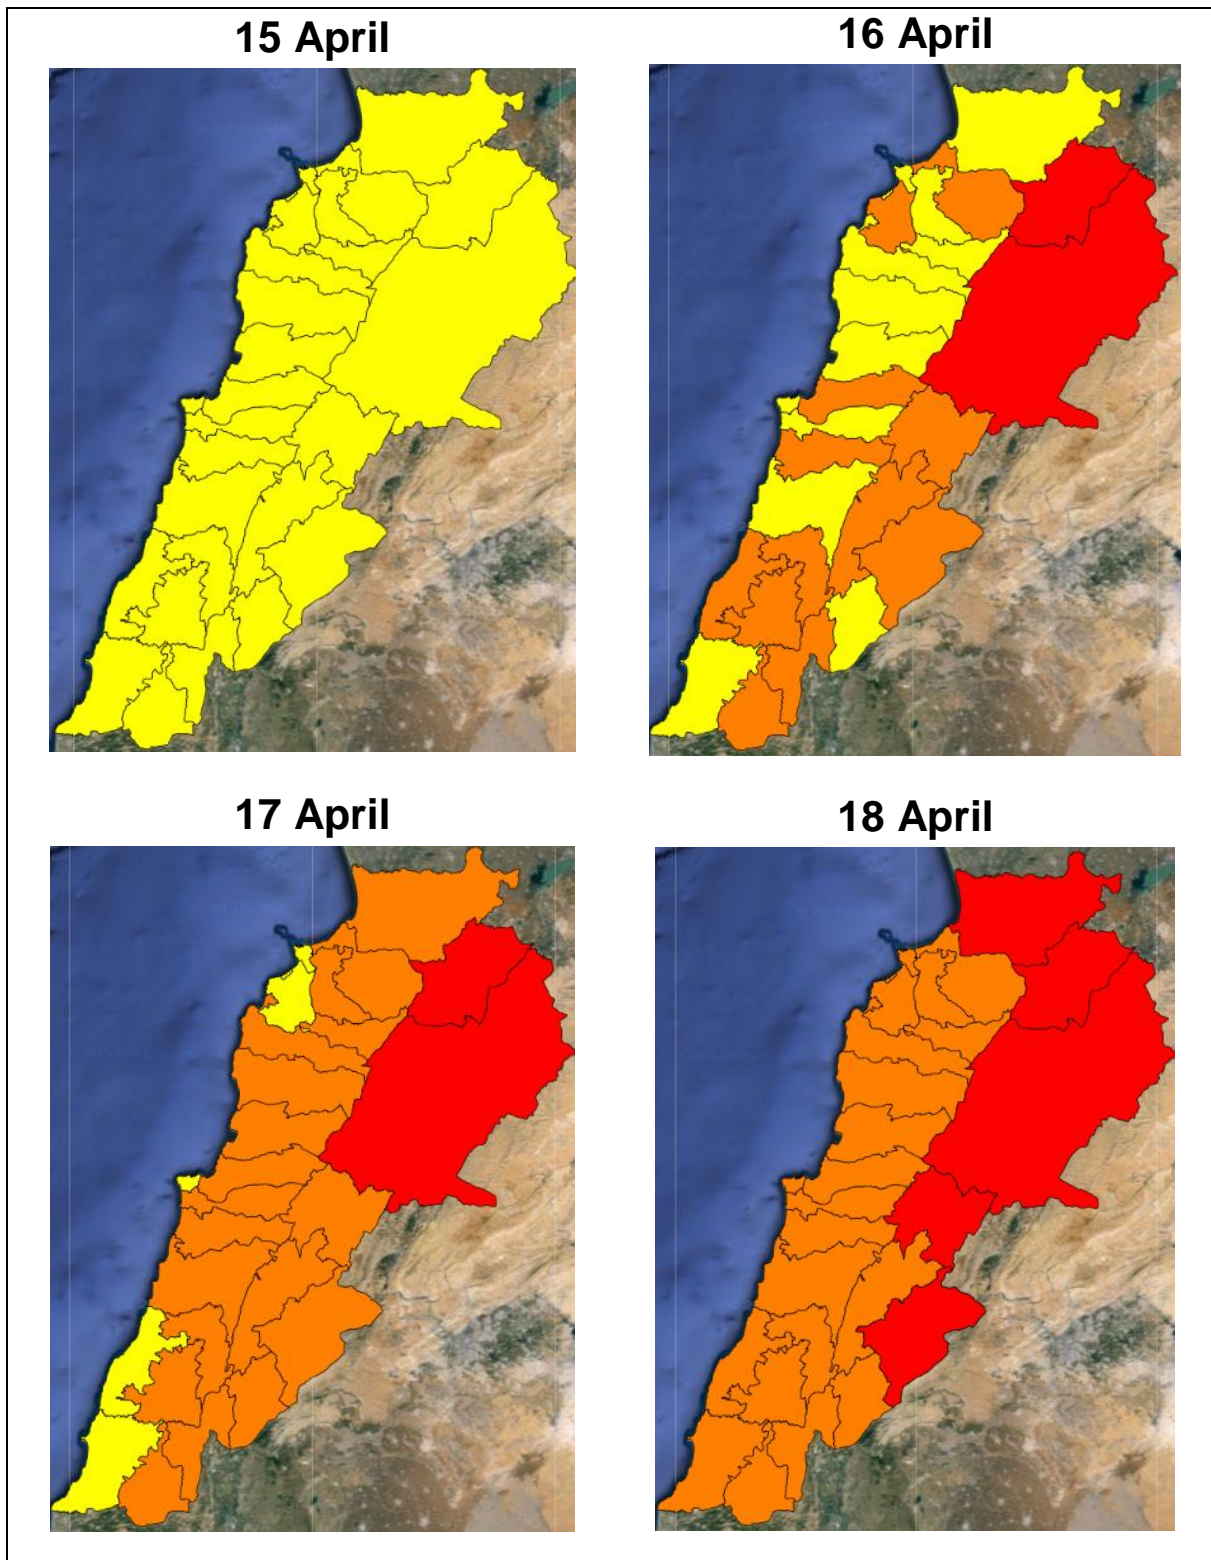

FIRE RISK INDEX

Layer Legend:
Lebanon Wildfire Risk Index 1

Data: Run: 16/04/2016 00:00. Forecast for 16
Model: RISICO for the Republic of Lebanon
Variable: Fire Weather Index
Spatial Resolution: Caza

- VERY LOW
- LOW
- MEDIUM-LOW
- MEDIUM
- MEDIUM-HIGH
- HIGH
- EXTREME