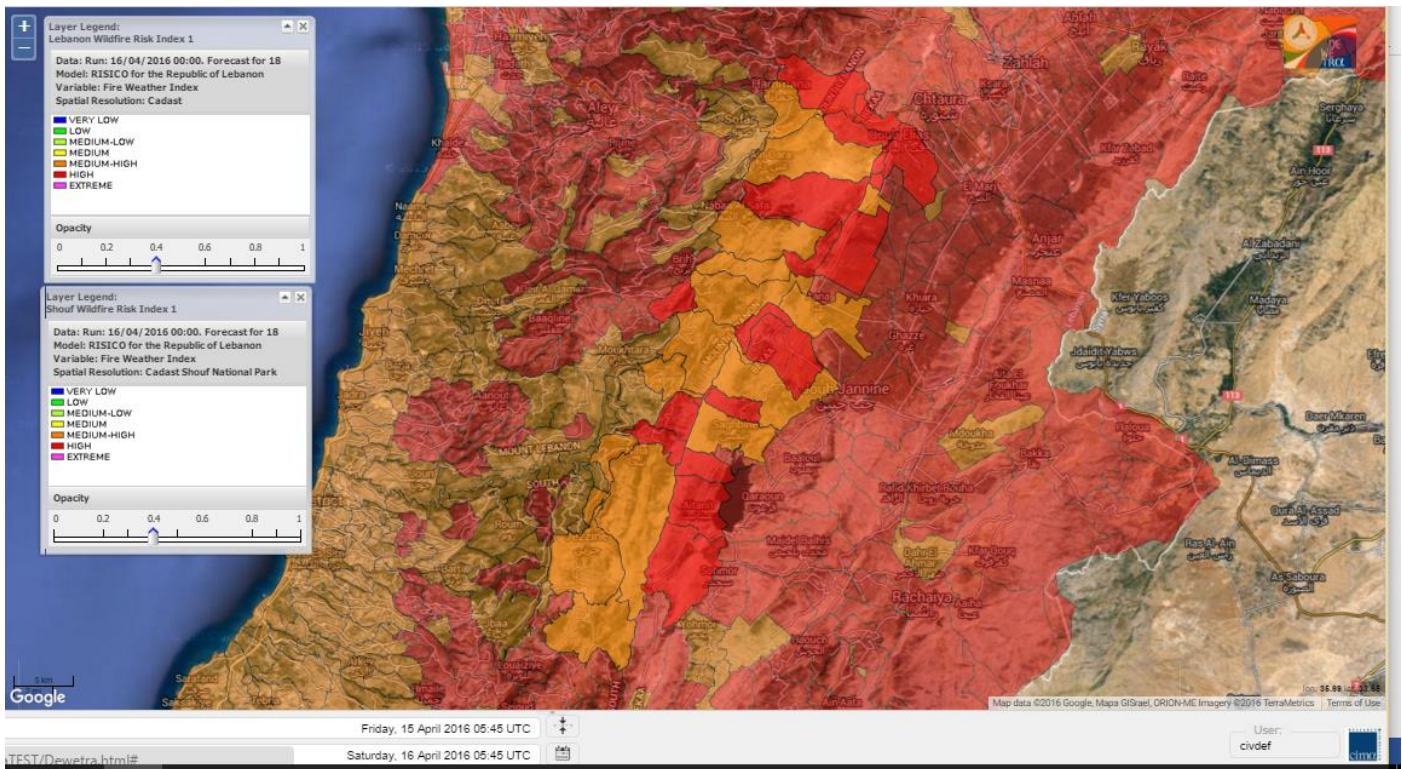

Shouf Biosphere Reserve Forecast for 18 April 2016