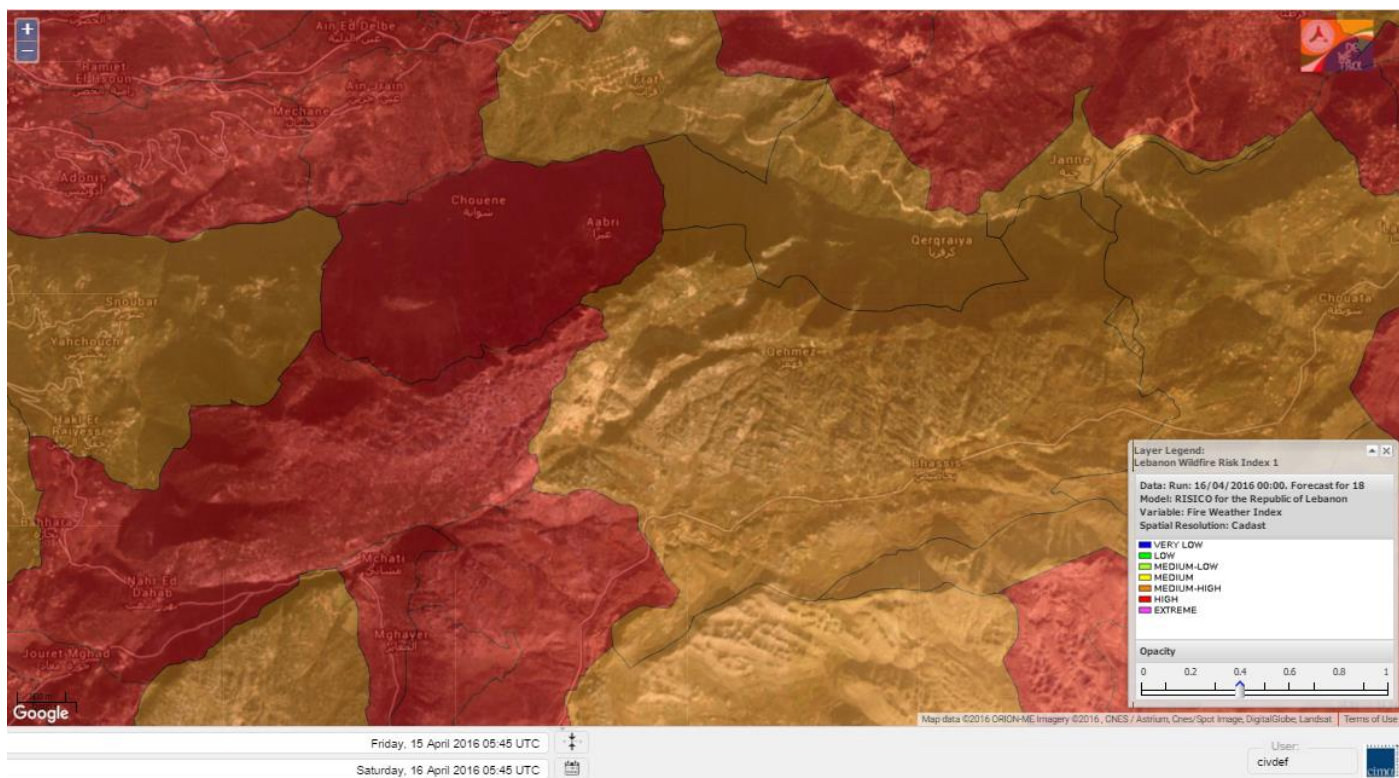

Jabal Moussa Reserve Forecast for 18 April 2016