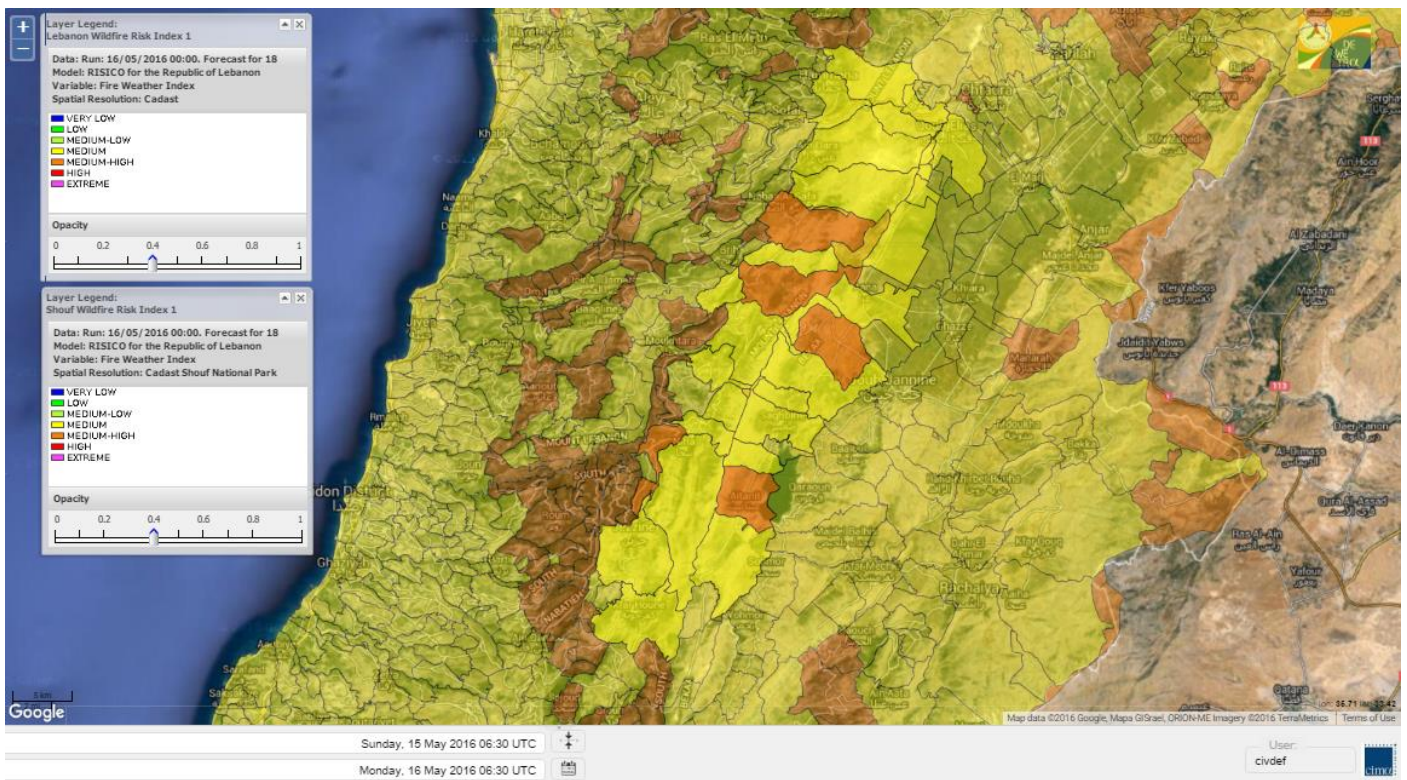

Shouf Biosphere Reserve Forecast for 18 May 2016