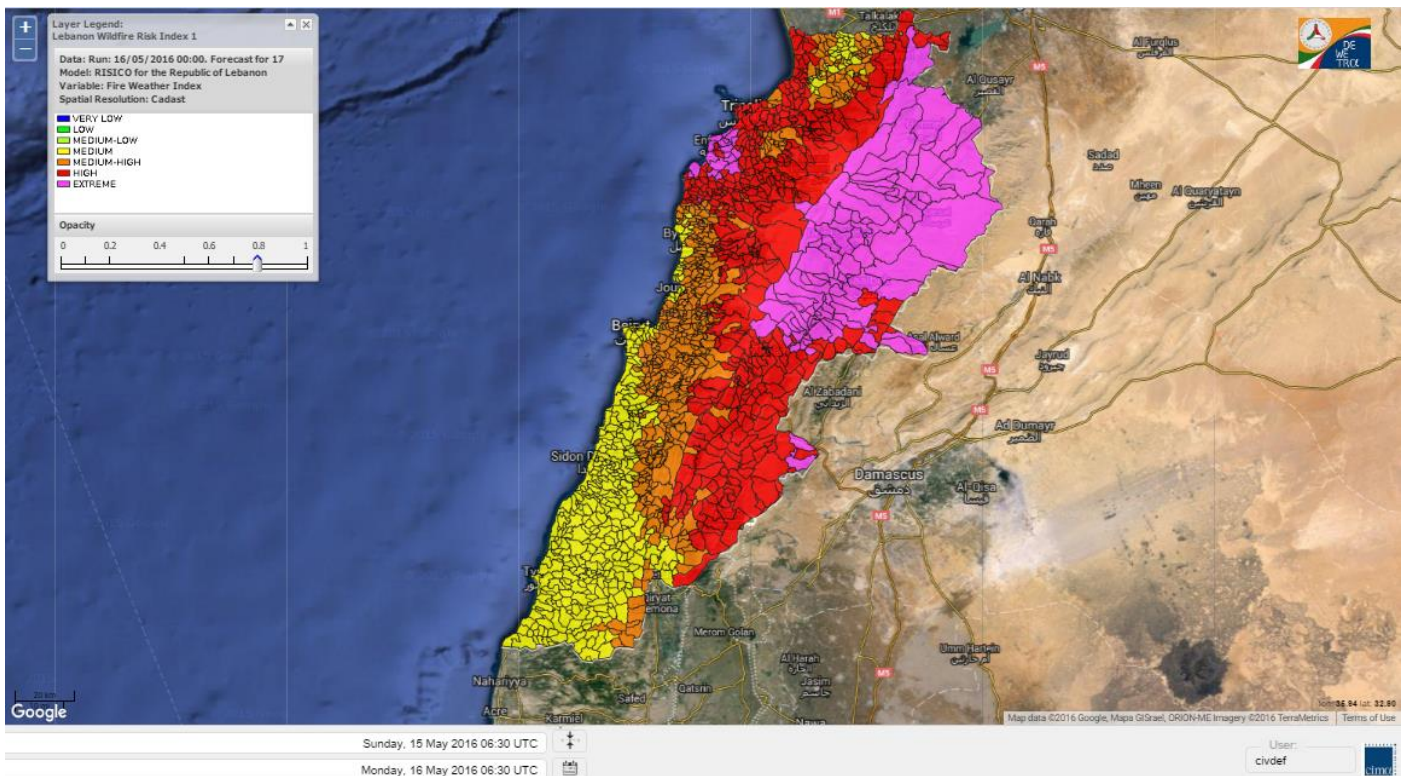

Beirut, 16 May 2016

FIRE RISK INDEX

Lebanon for 16 May 2016

Lebanon for 17 May 2016

Lebanon for 18 May 2016

Shouf Biosphere Reserve Forecast for 16 May 2016

Shouf Biosphere Reserve Forecast for 17 May 2016

Shouf Biosphere Reserve Forecast for 18 May 2016