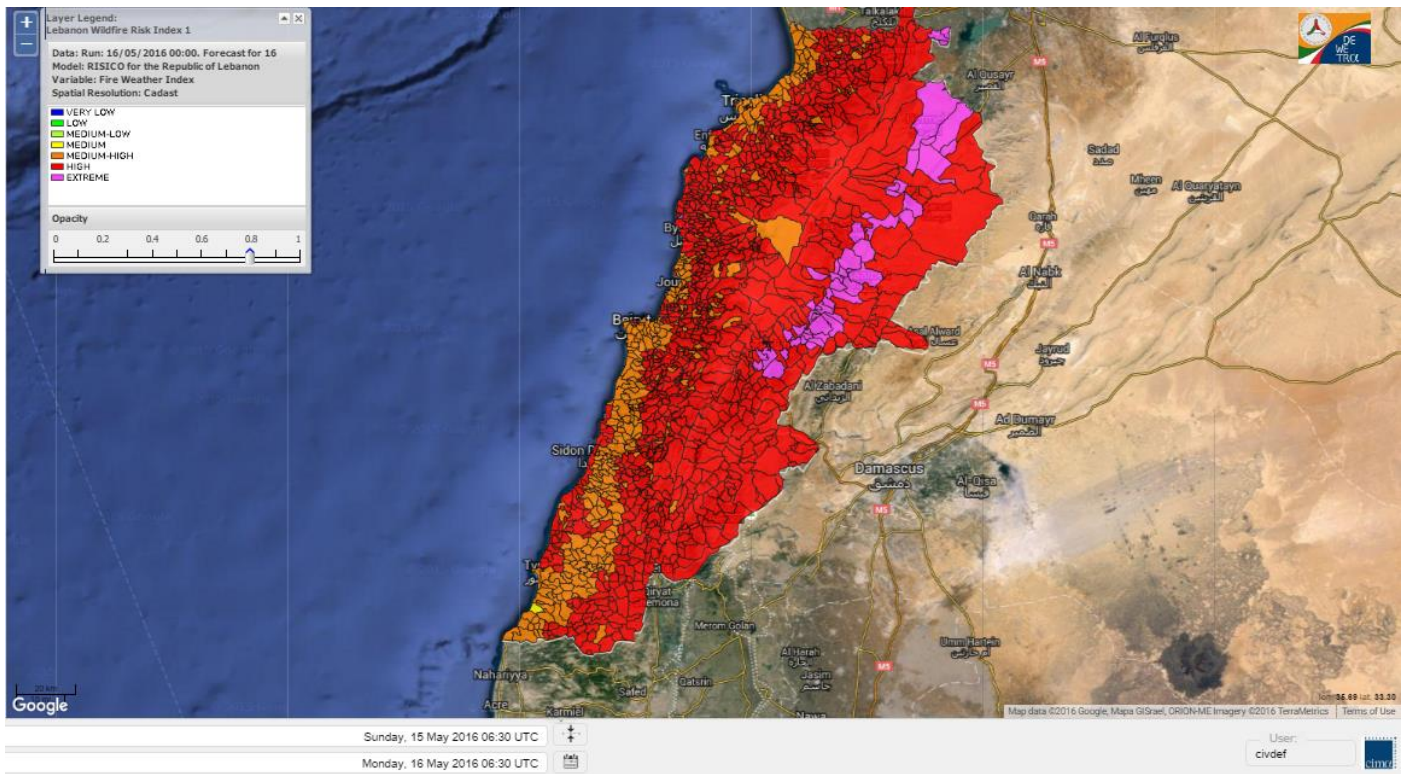

Lebanon for 16 May 2016