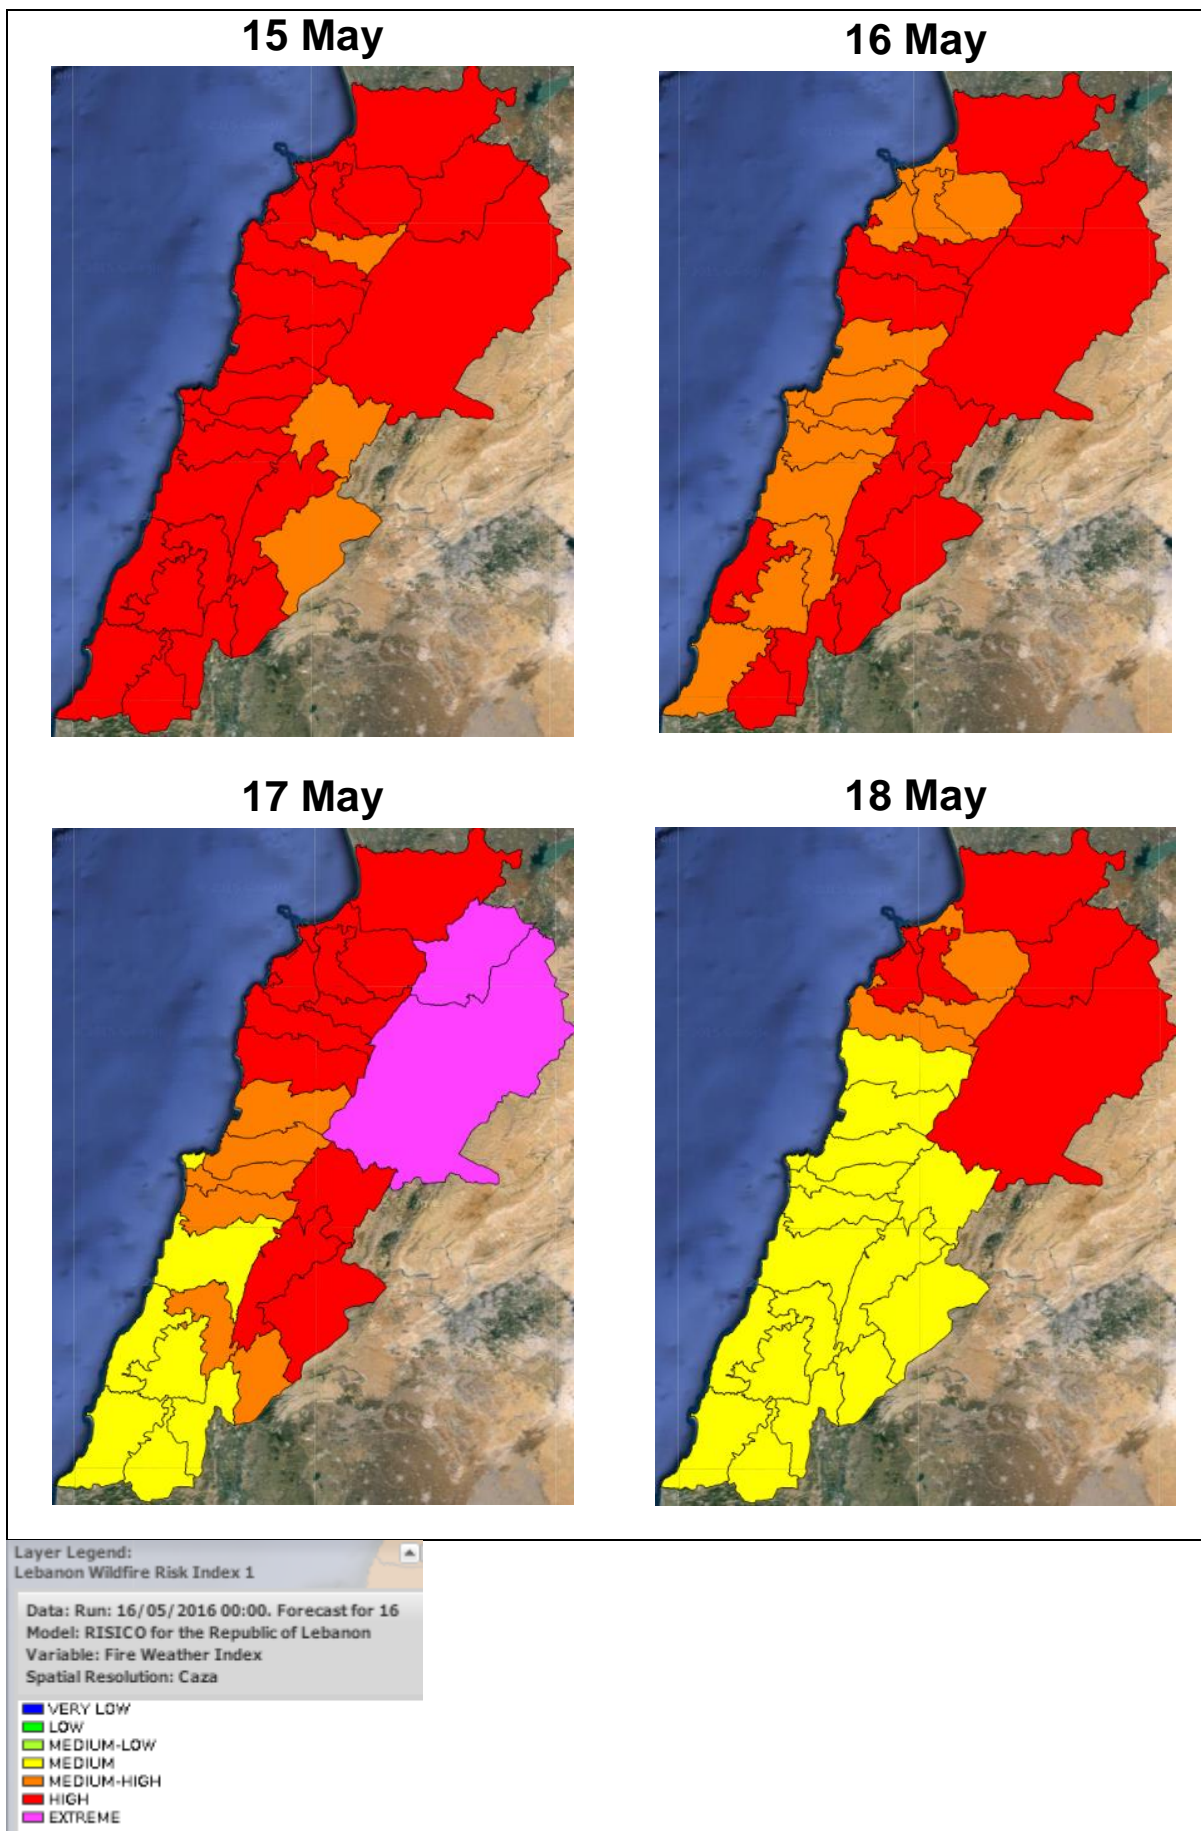

FIRE RISK INDEX