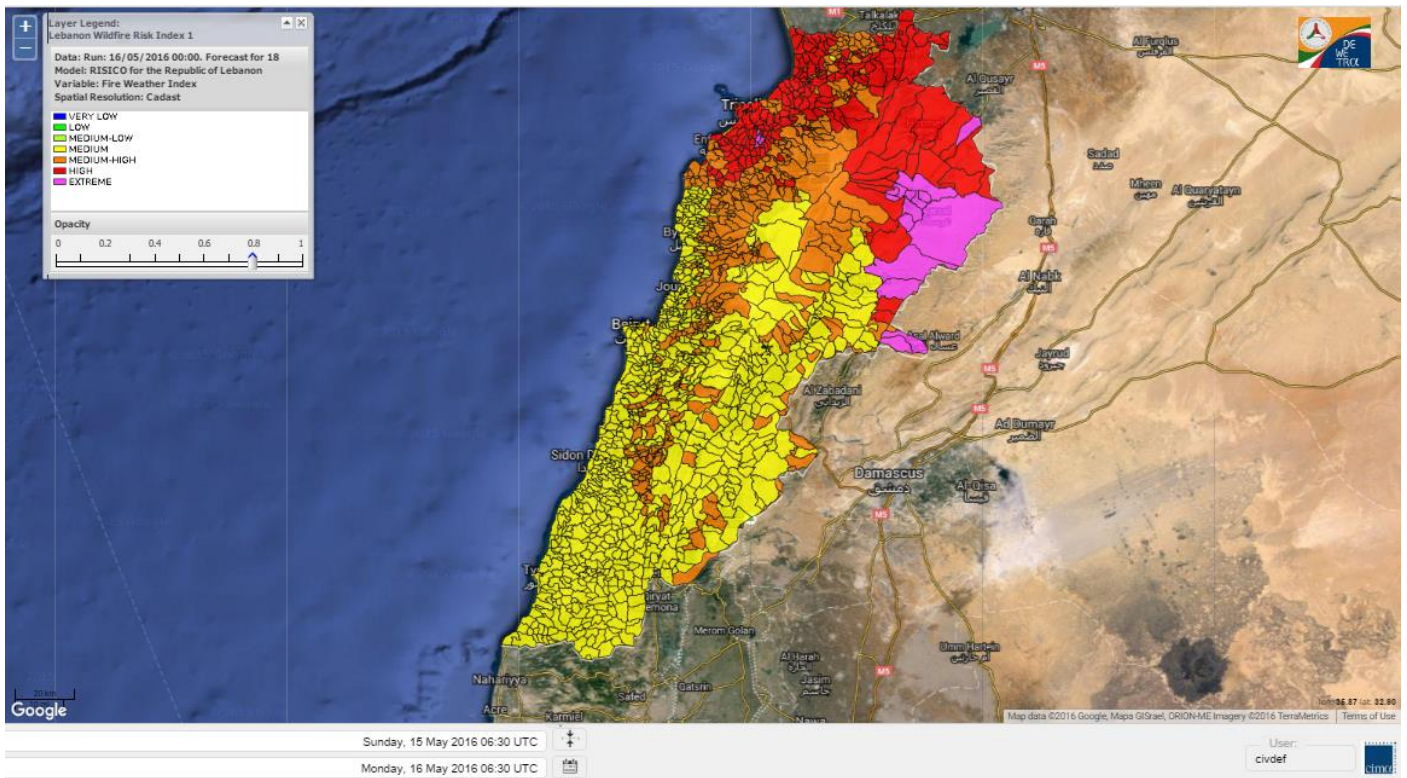

Beirut, 16 May 2016

FIRE RISK INDEX

Lebanon for 16 May 2016

Lebanon for 17 May 2016

Lebanon for 18 May 2016

Shouf Biosphere Reserve Forecast for 16 May 2016

Shouf Biosphere Reserve Forecast for 17 May 2016

Shouf Biosphere Reserve Forecast for 18 May 2016