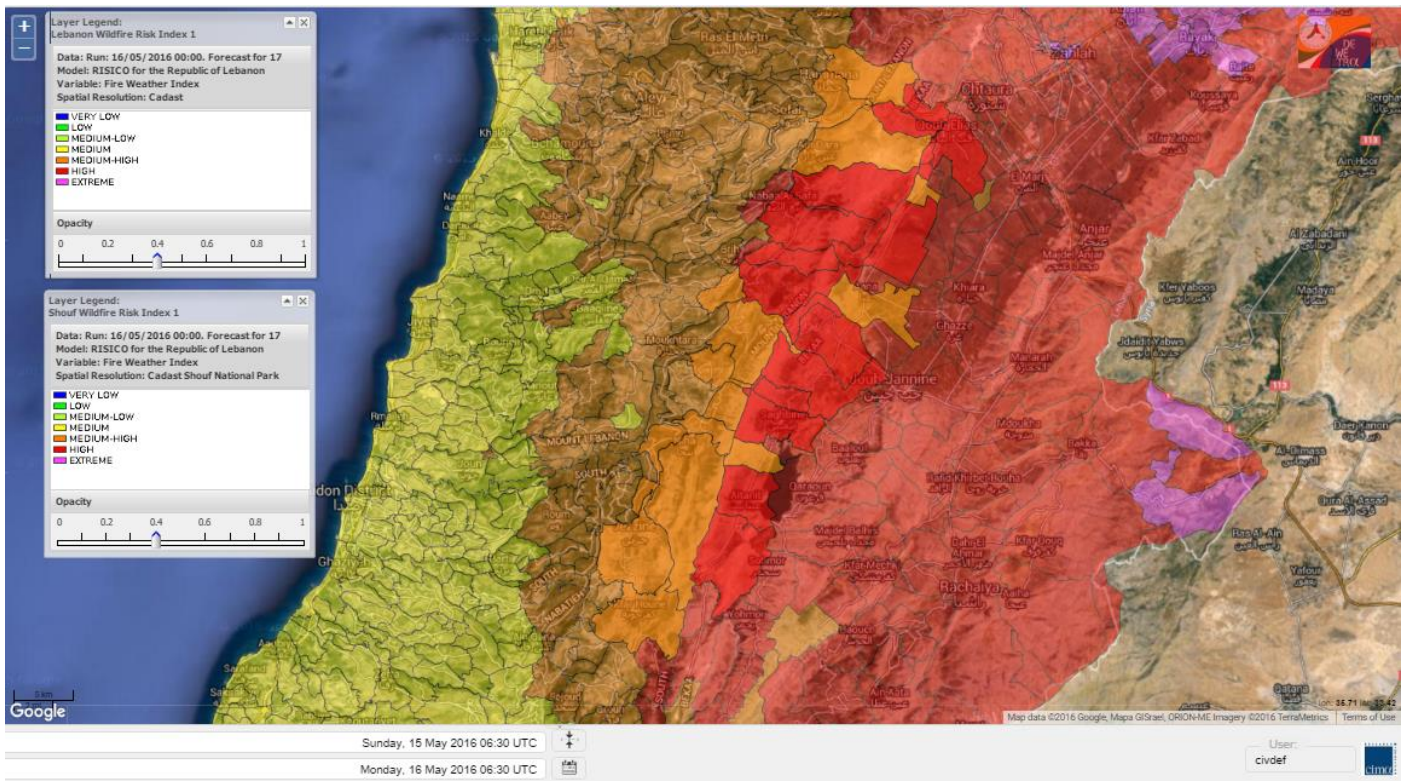

Shouf Biosphere Reserve Forecast for 17 May 2016