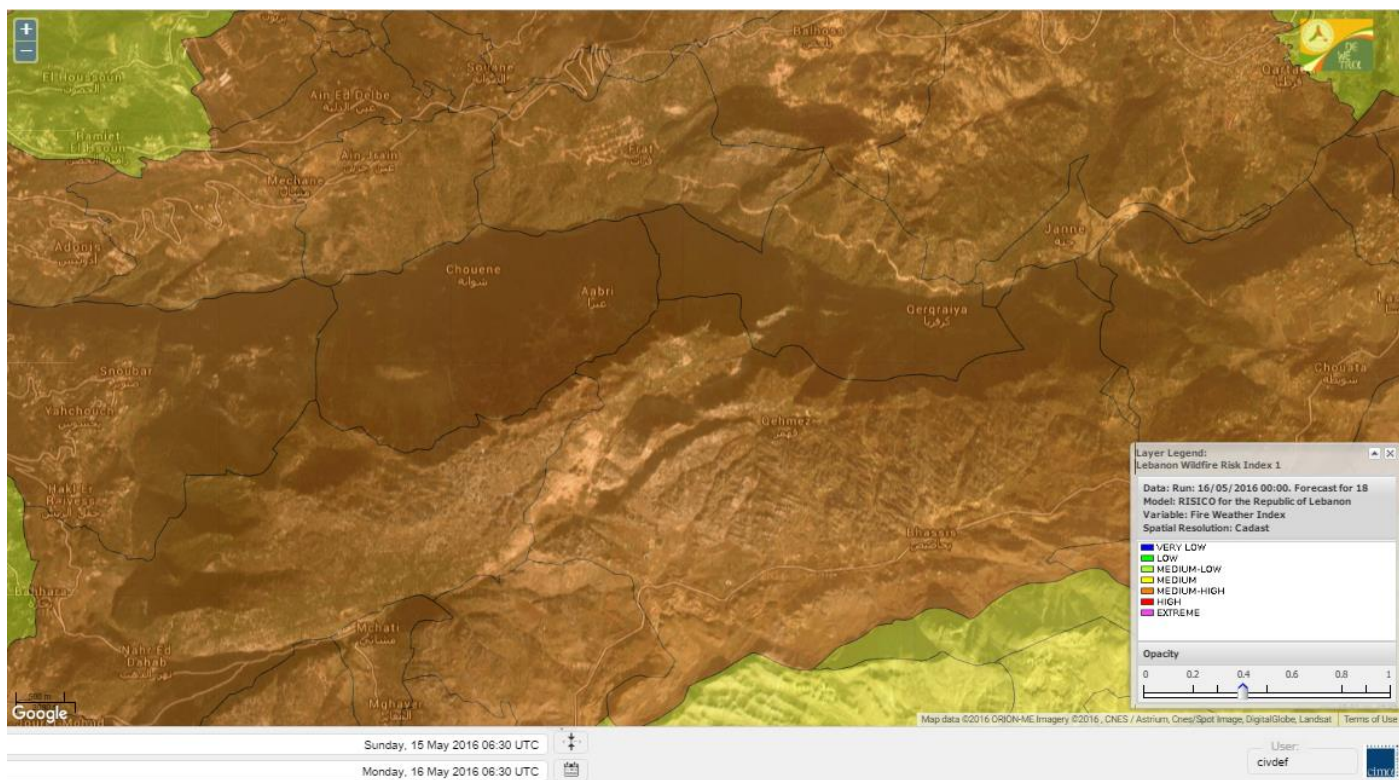

Jabal Moussa Reserve Forecast for 18 May 2016