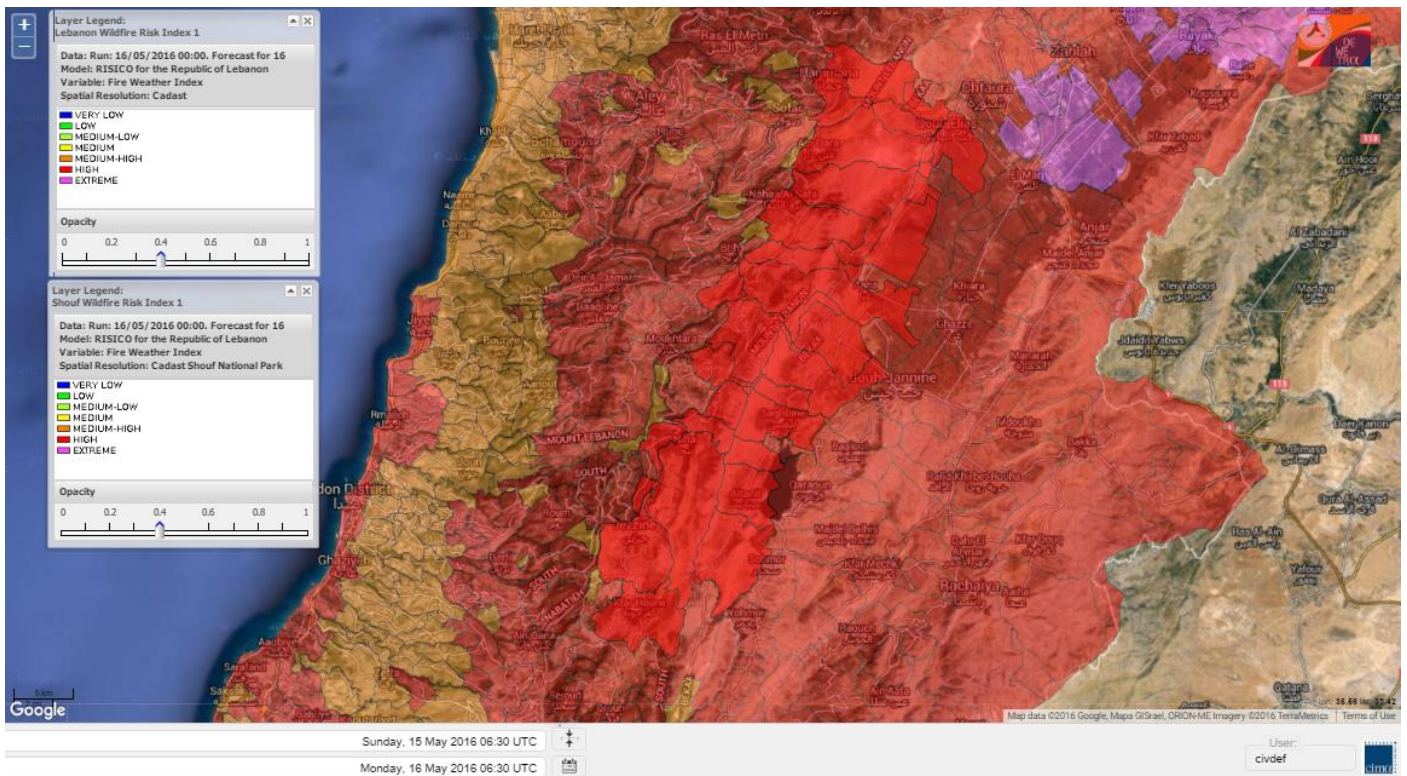

Shouf Biosphere Reserve Forecast for 16 May 2016