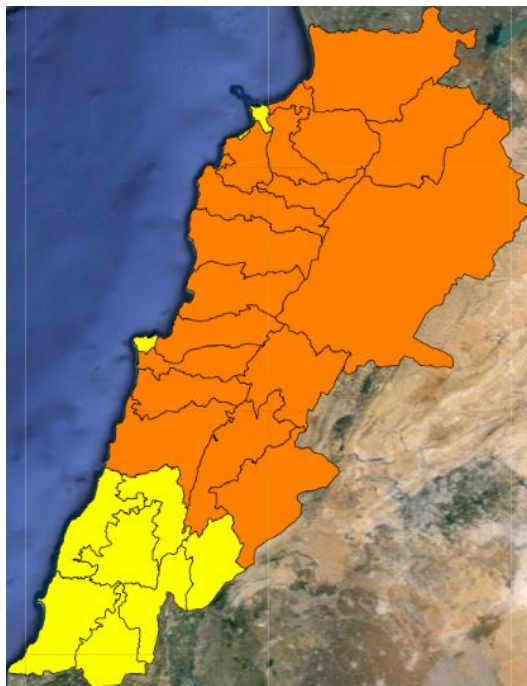

18 February