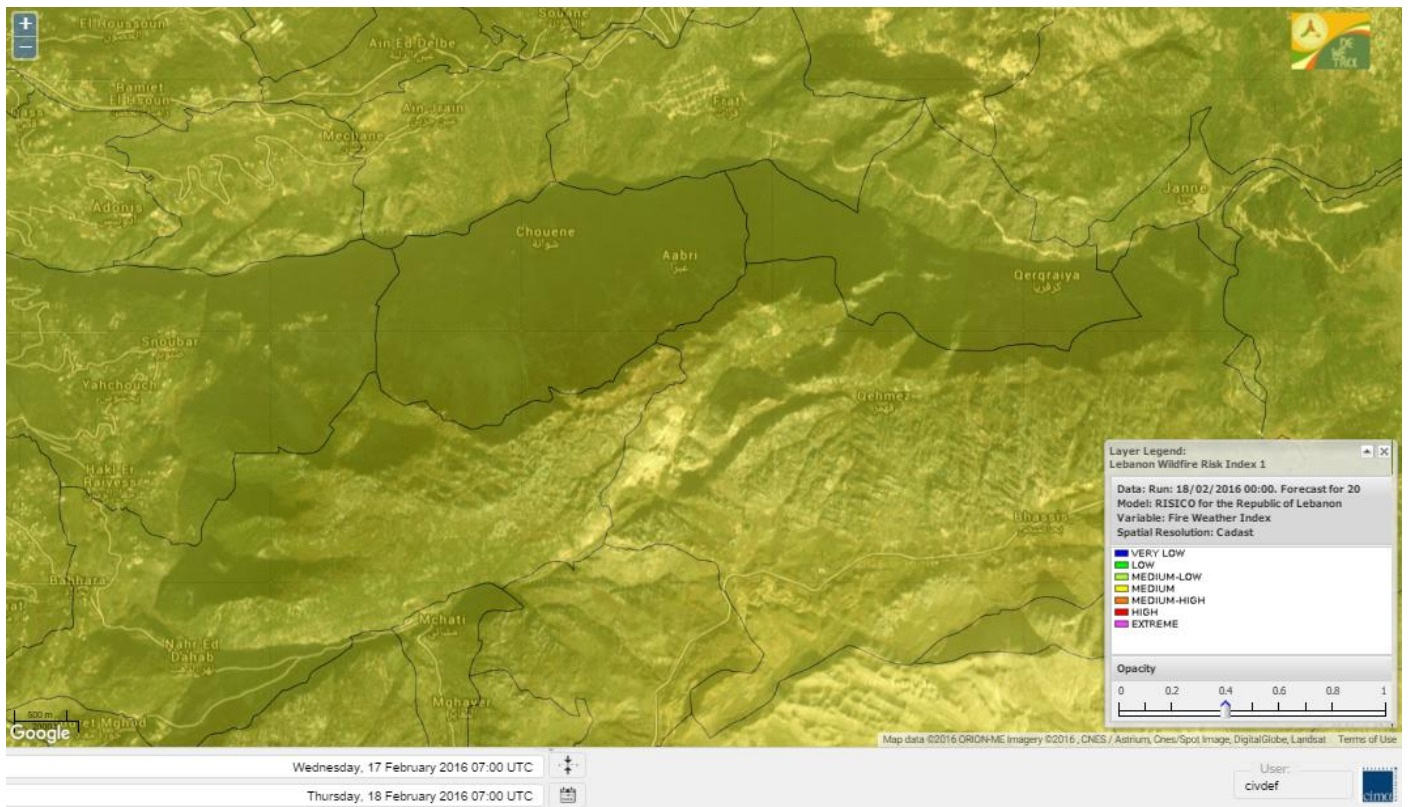

Jabal Moussa Reserve Forecast for 20 February 2016