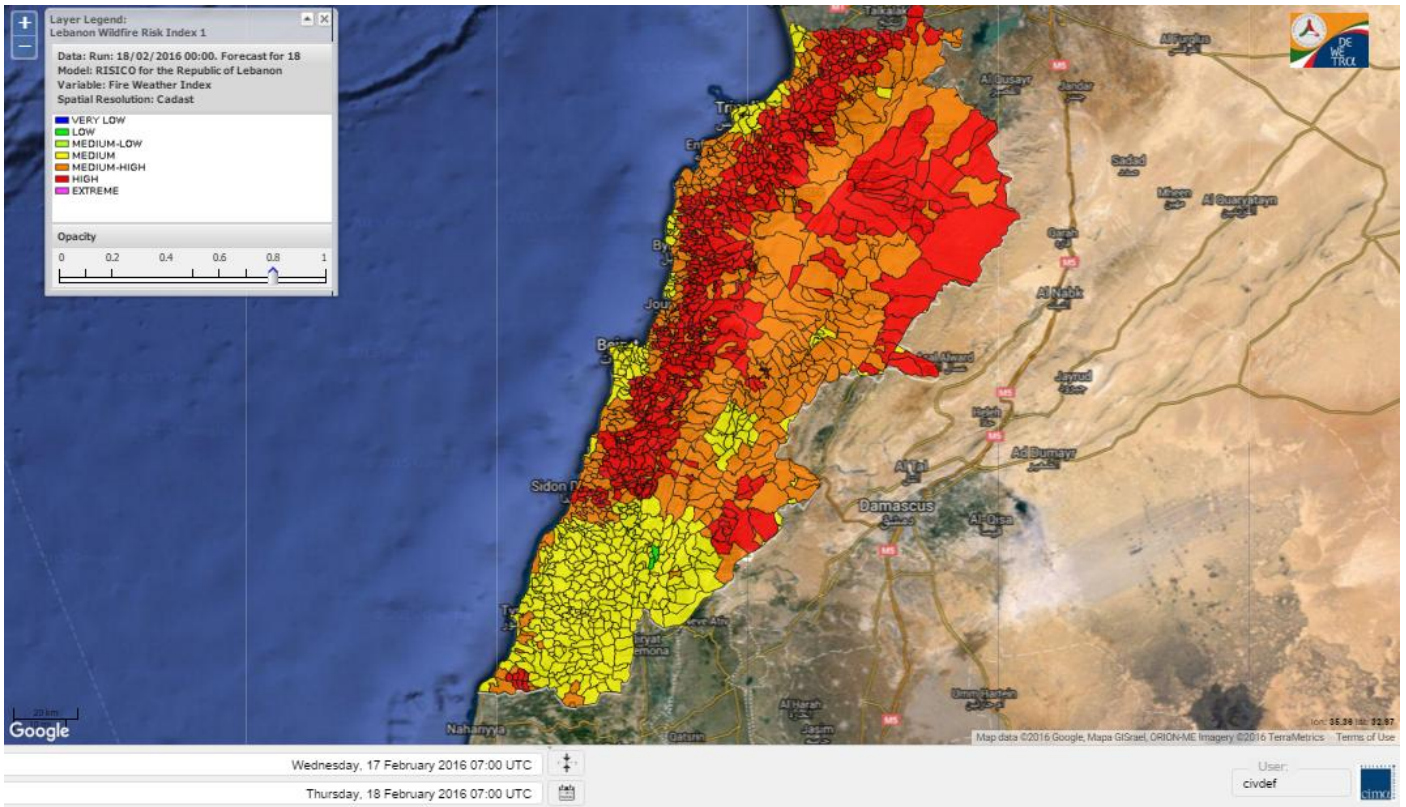

Lebanon for 18 February 2016