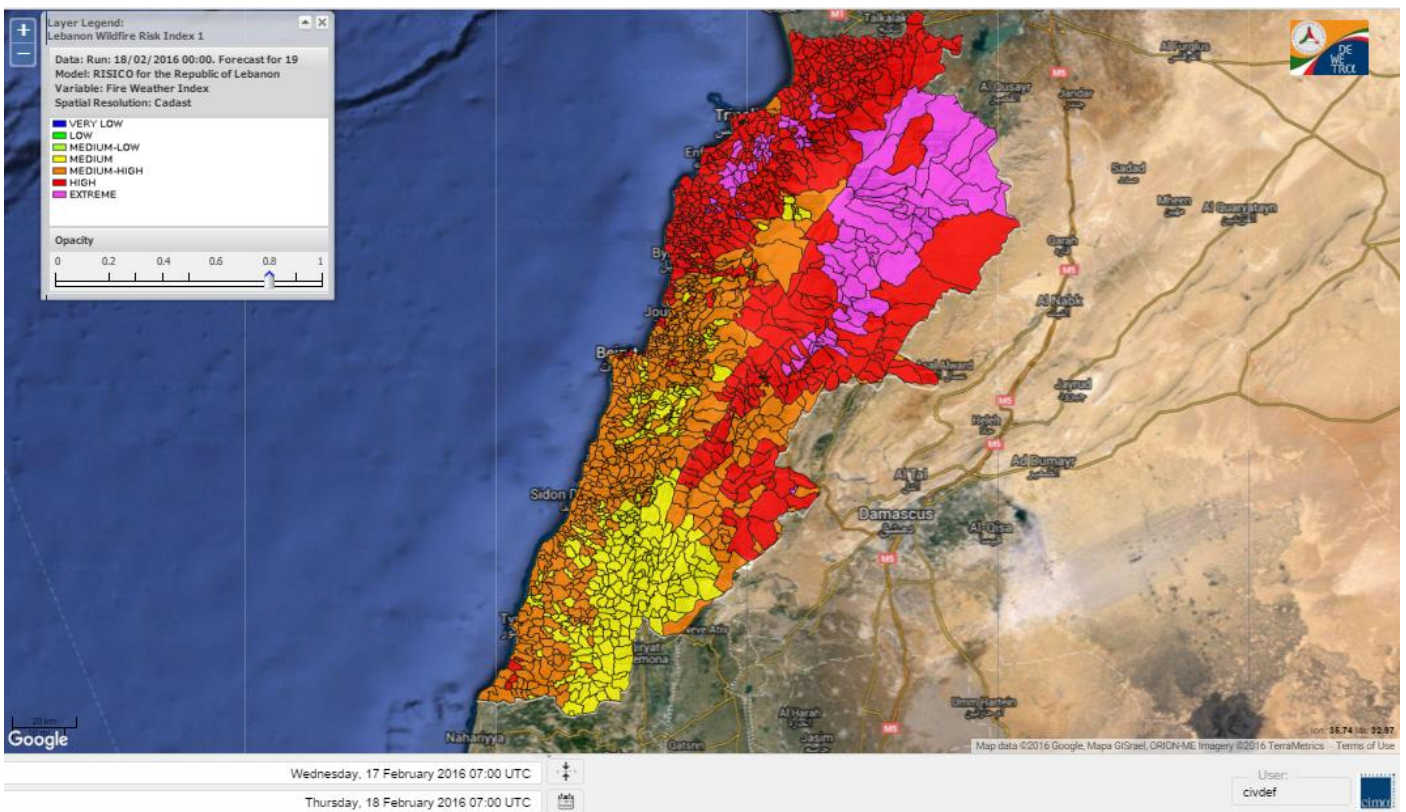

Lebanon for 19 February 2016