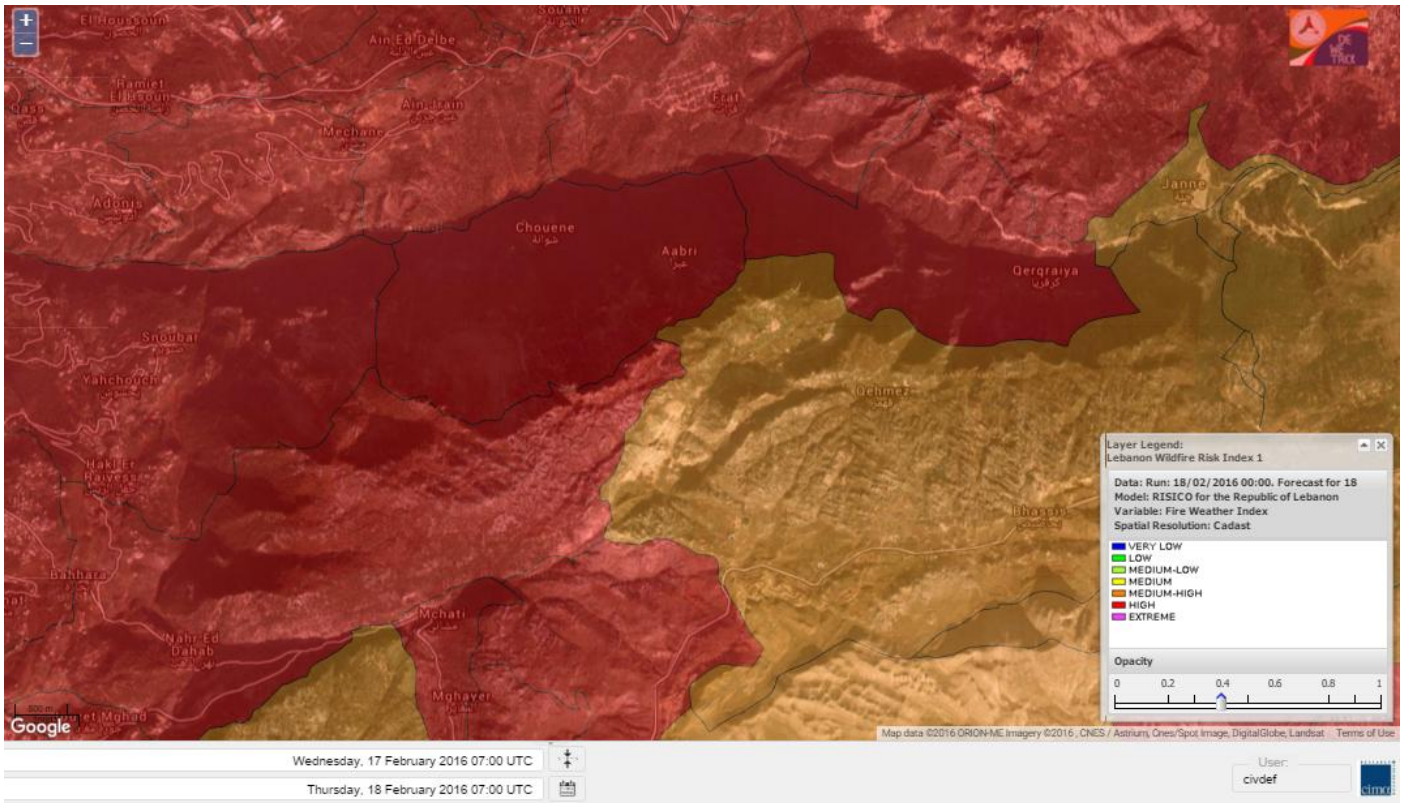

Jabal Moussa Reserve Forecast for 18 February 2016