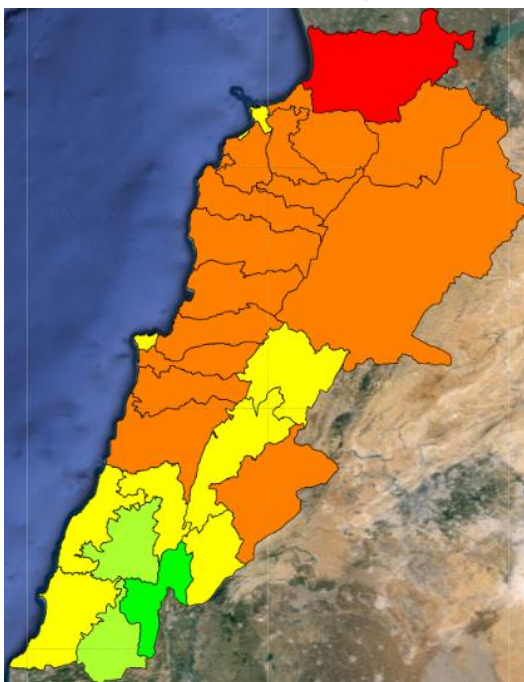

FIRE RISK INDEX

17 February