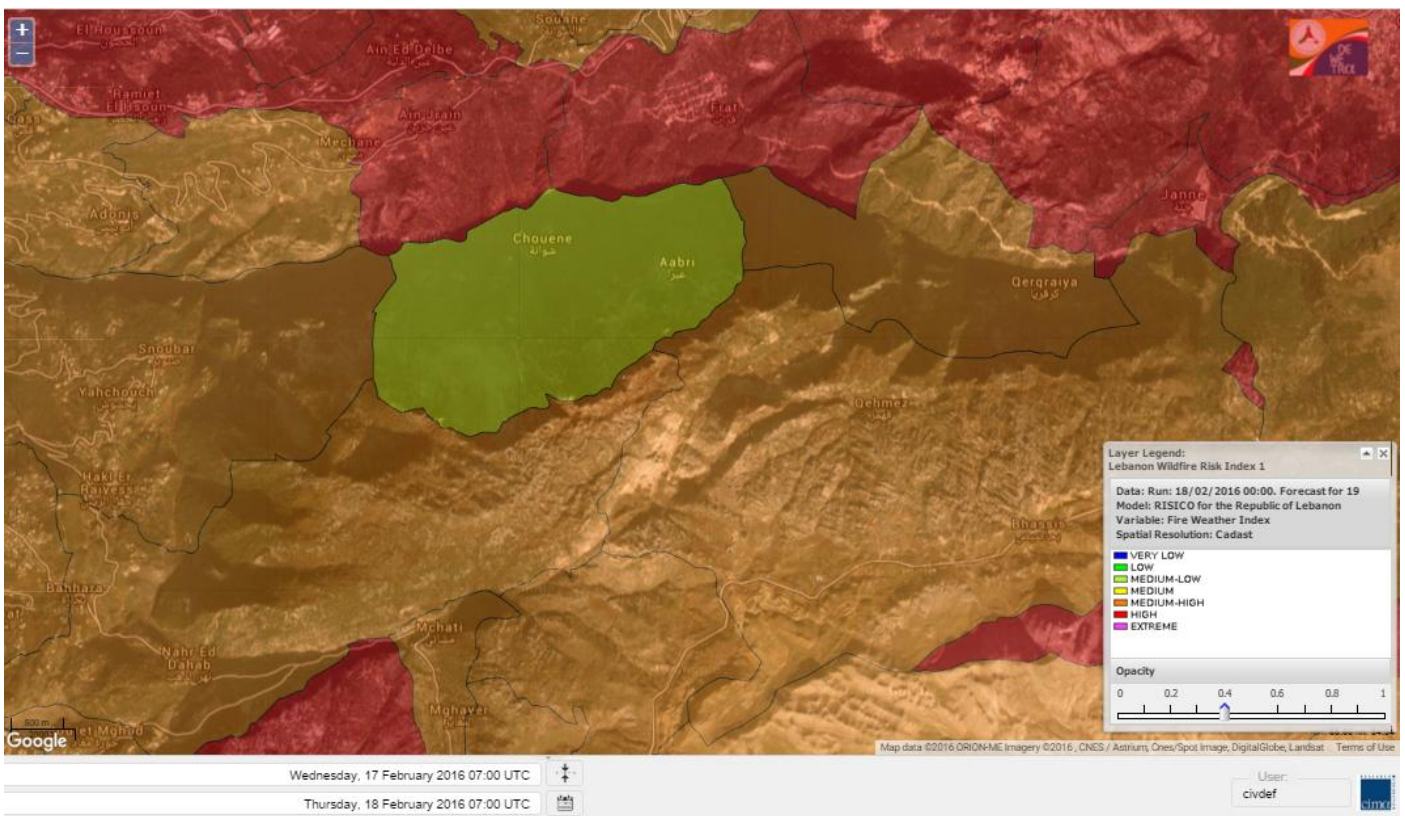

Jabal Moussa Reserve Forecast for 19 February 2016