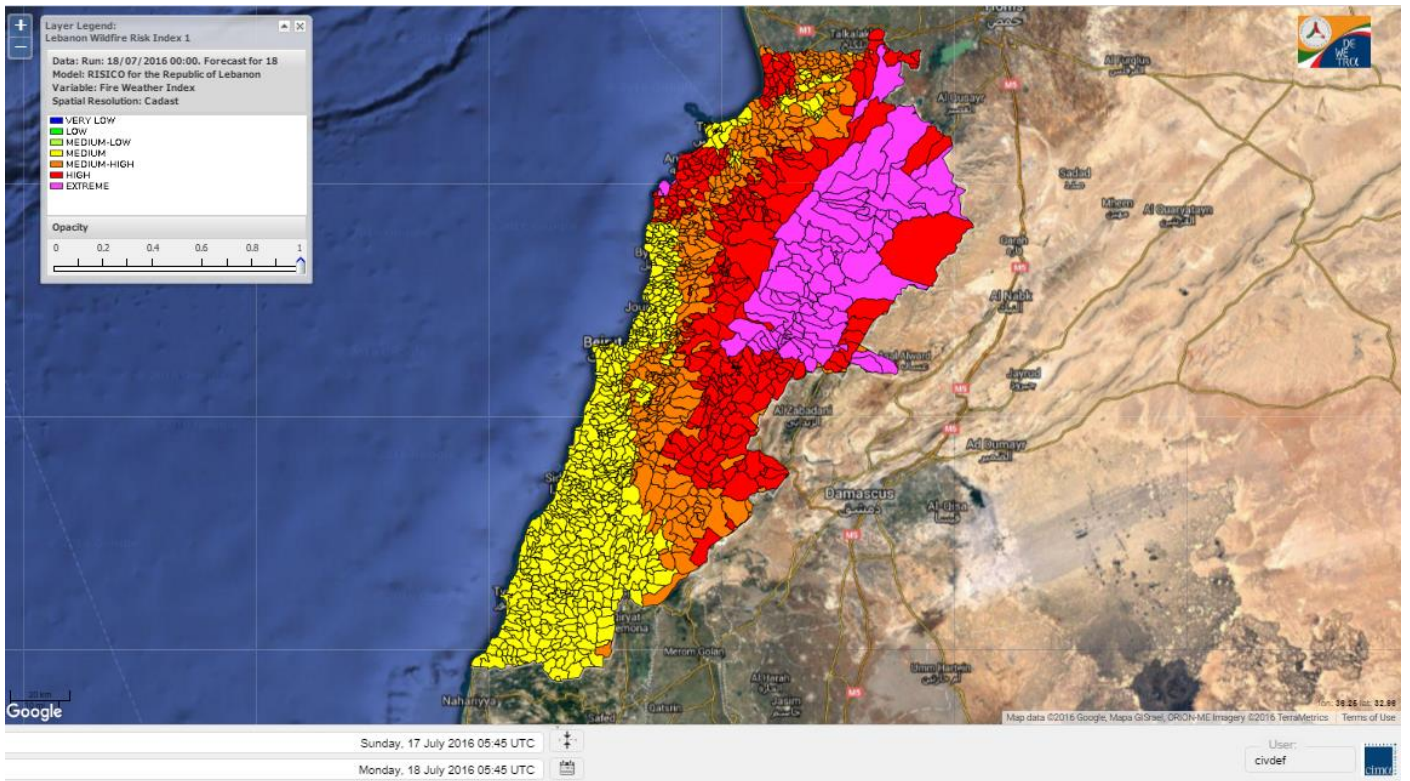

Lebanon for 18 July 2016