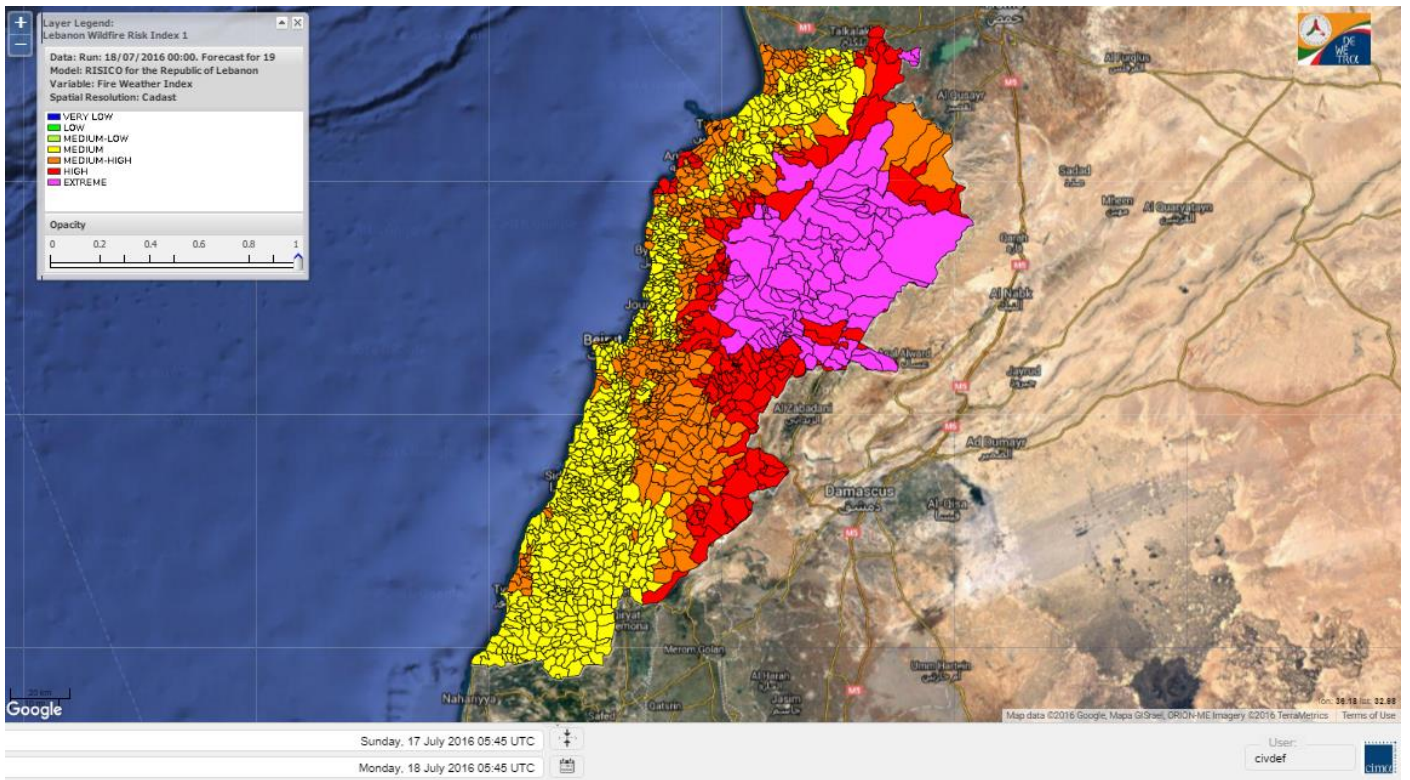

Lebanon for 19 July 2016