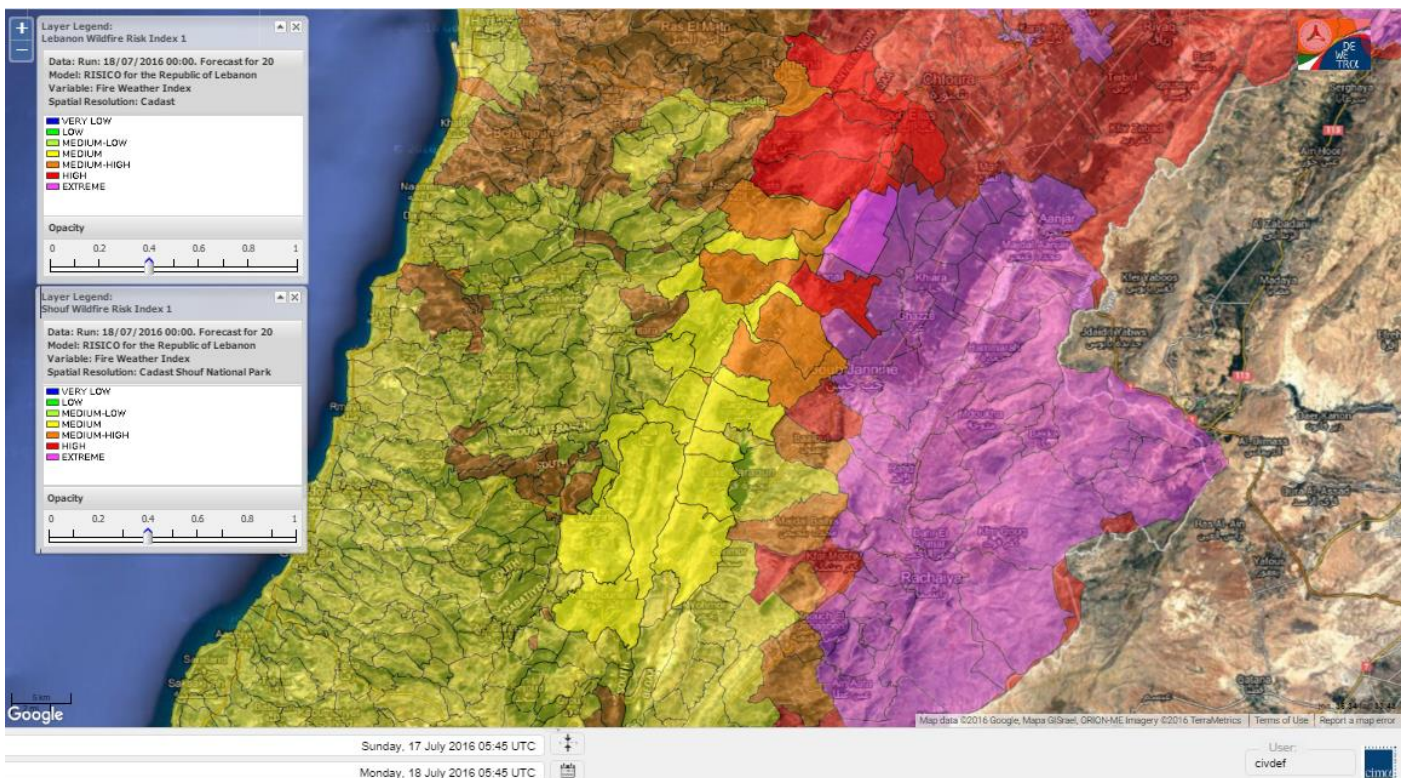

Shouf Biosphere Reserve Forecast for 20 July 2016