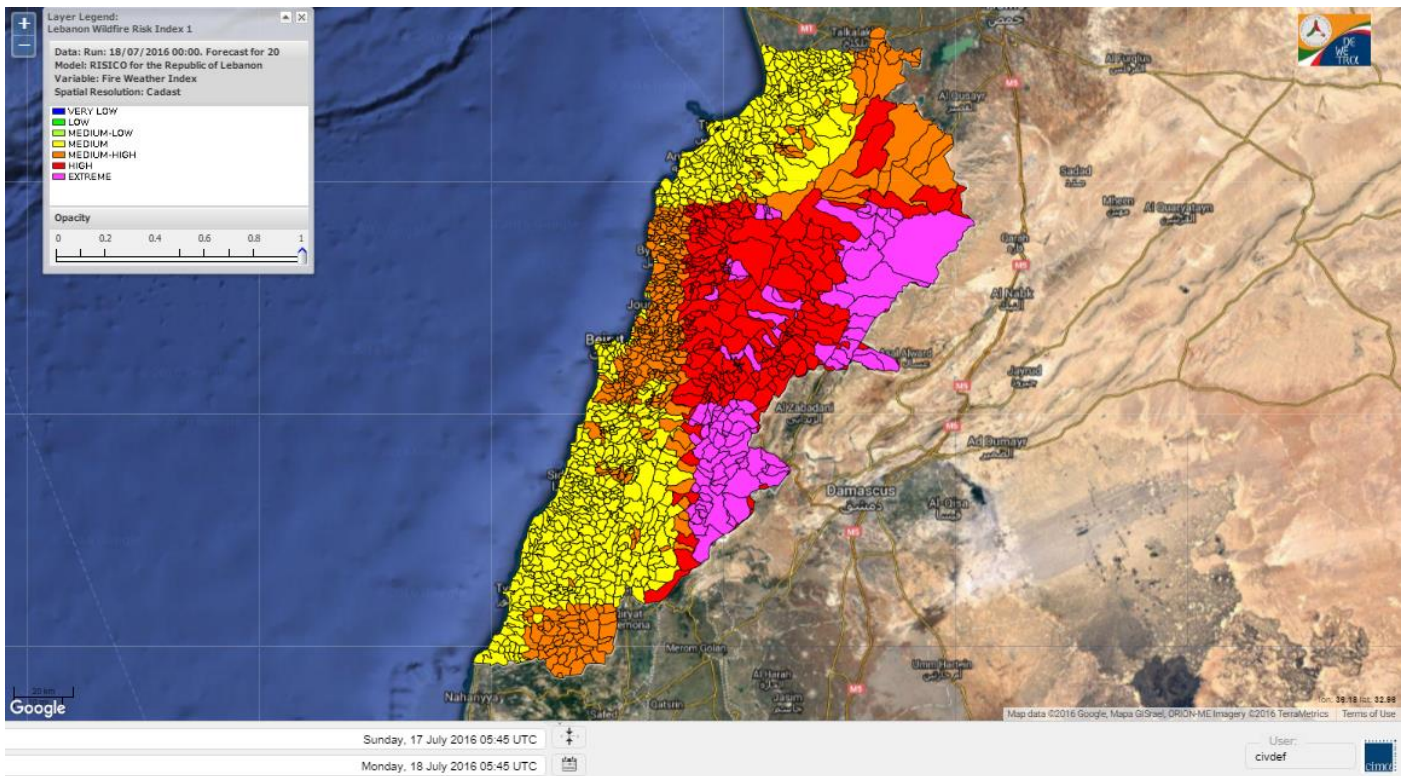

Lebanon for 20 July 2016