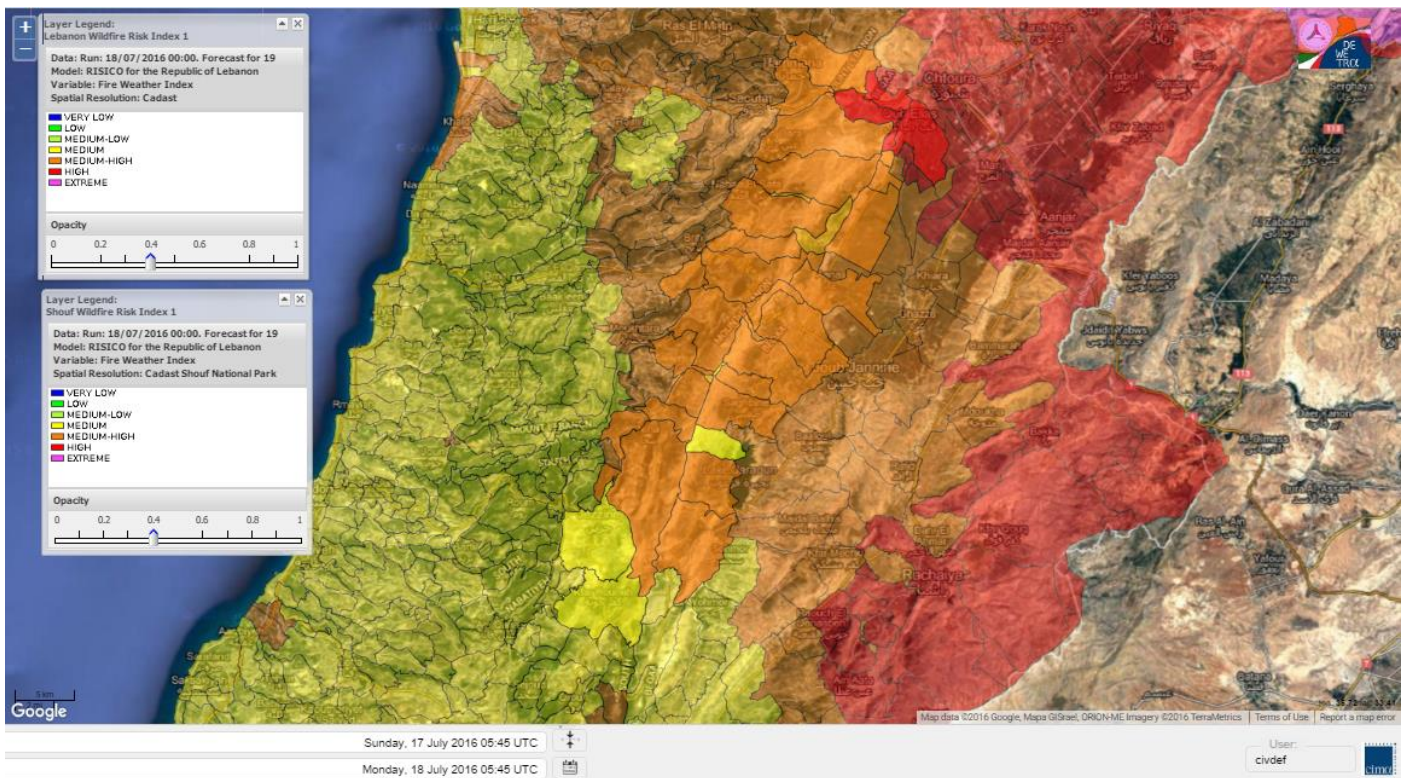

Shouf Biosphere Reserve Forecast for 19 July 2016