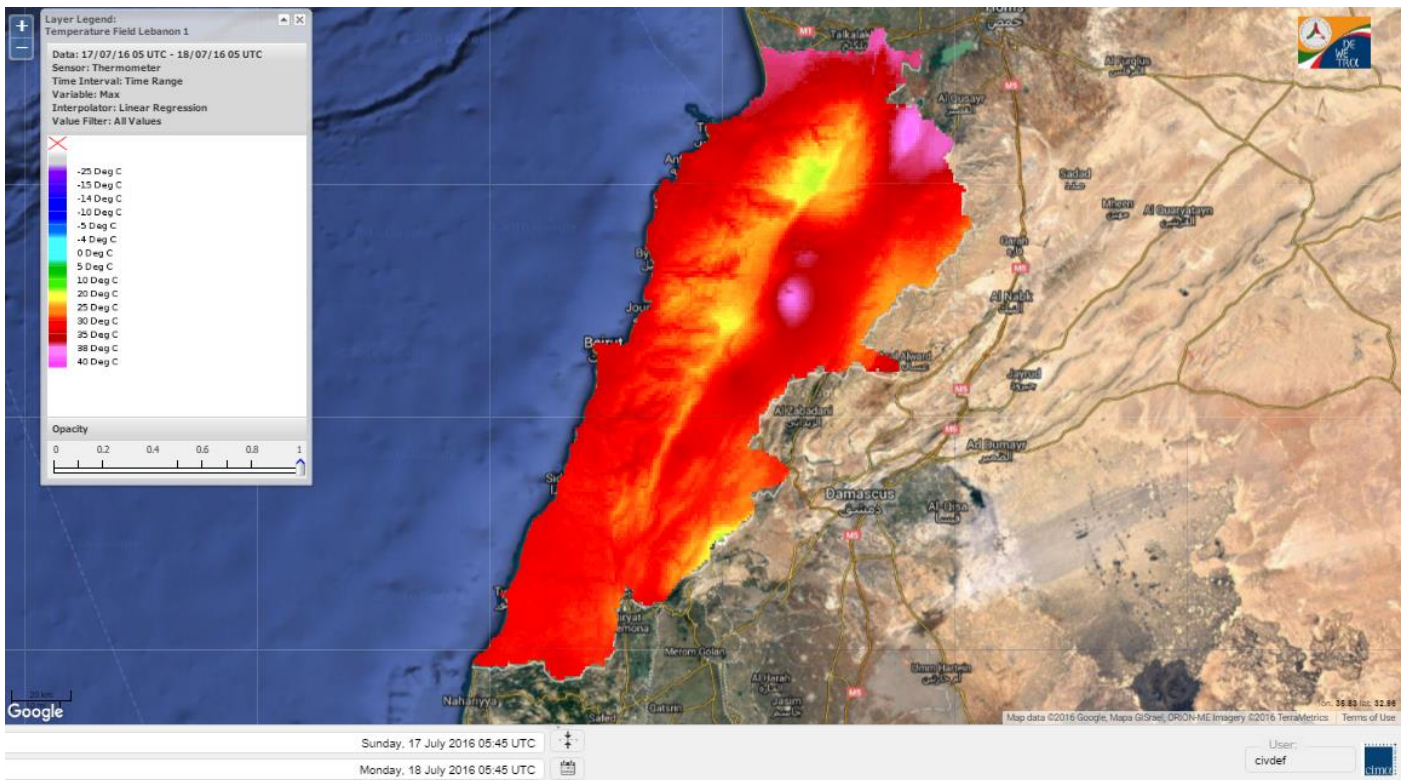

Lebanon temperature for 18 July 2016