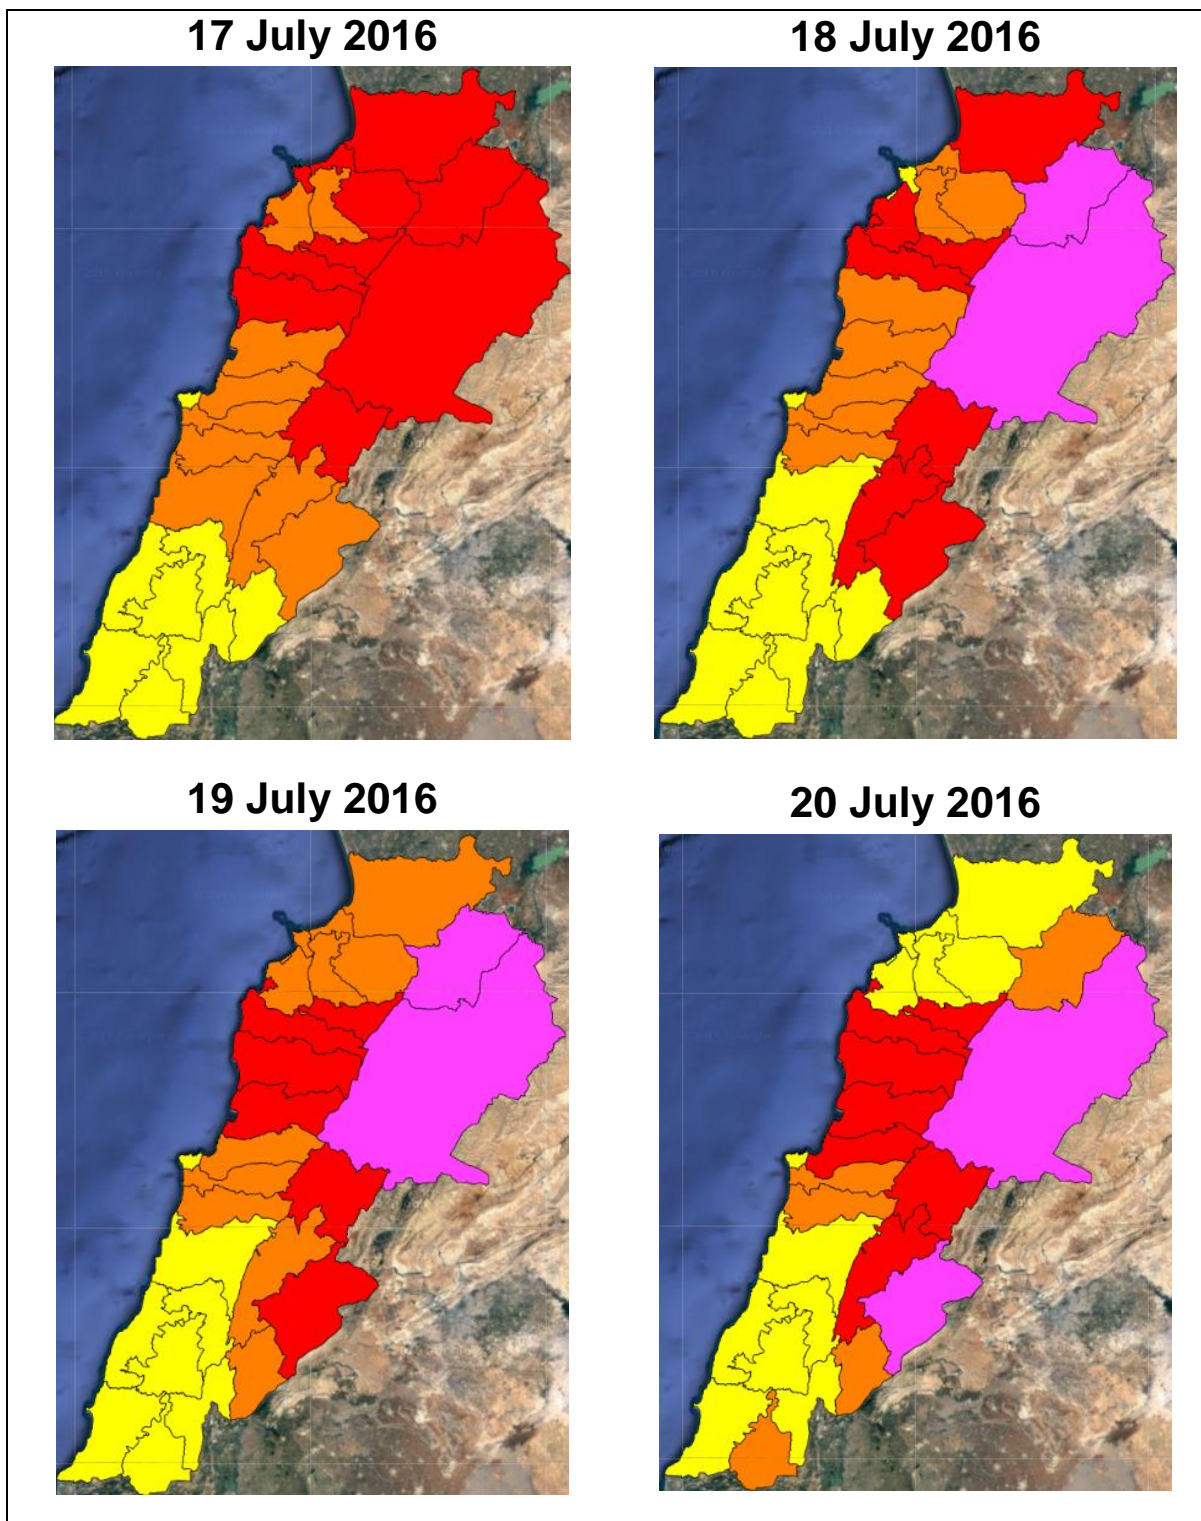

FIRE RISK INDEX

Layer Legend:
Lebanon Wildfire Risk Index 1

Data: Run: 18/07/2016 00:00. Forecast for 18
Model: RISICO for the Republic of Lebanon
Variable: Fire Weather Index
Spatial Resolution: Caza

- VERY LOW
- LOW
- MEDIUM-LOW
- MEDIUM
- MEDIUM-HIGH
- HIGH
- EXTREME