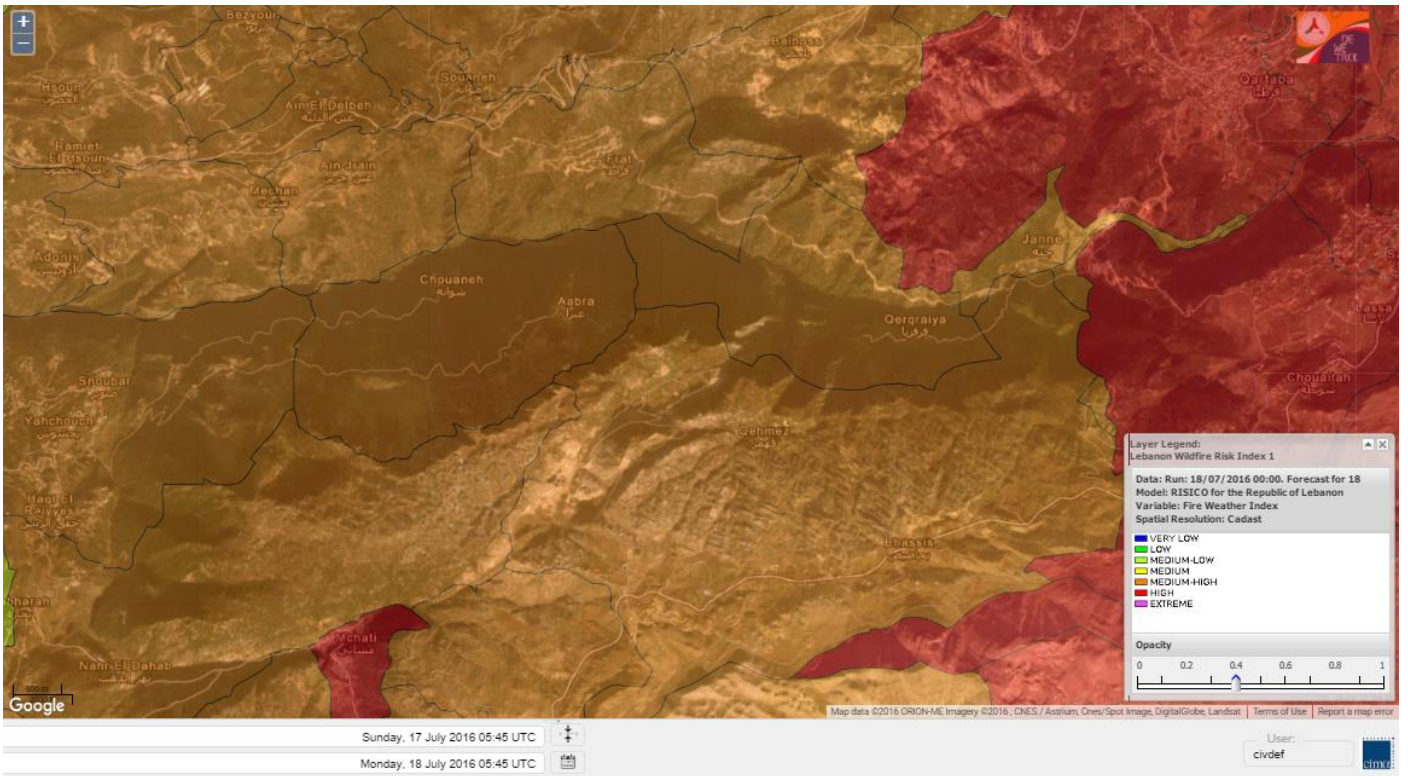

Jabal Moussa Reserve Forecast for 18 July 2016