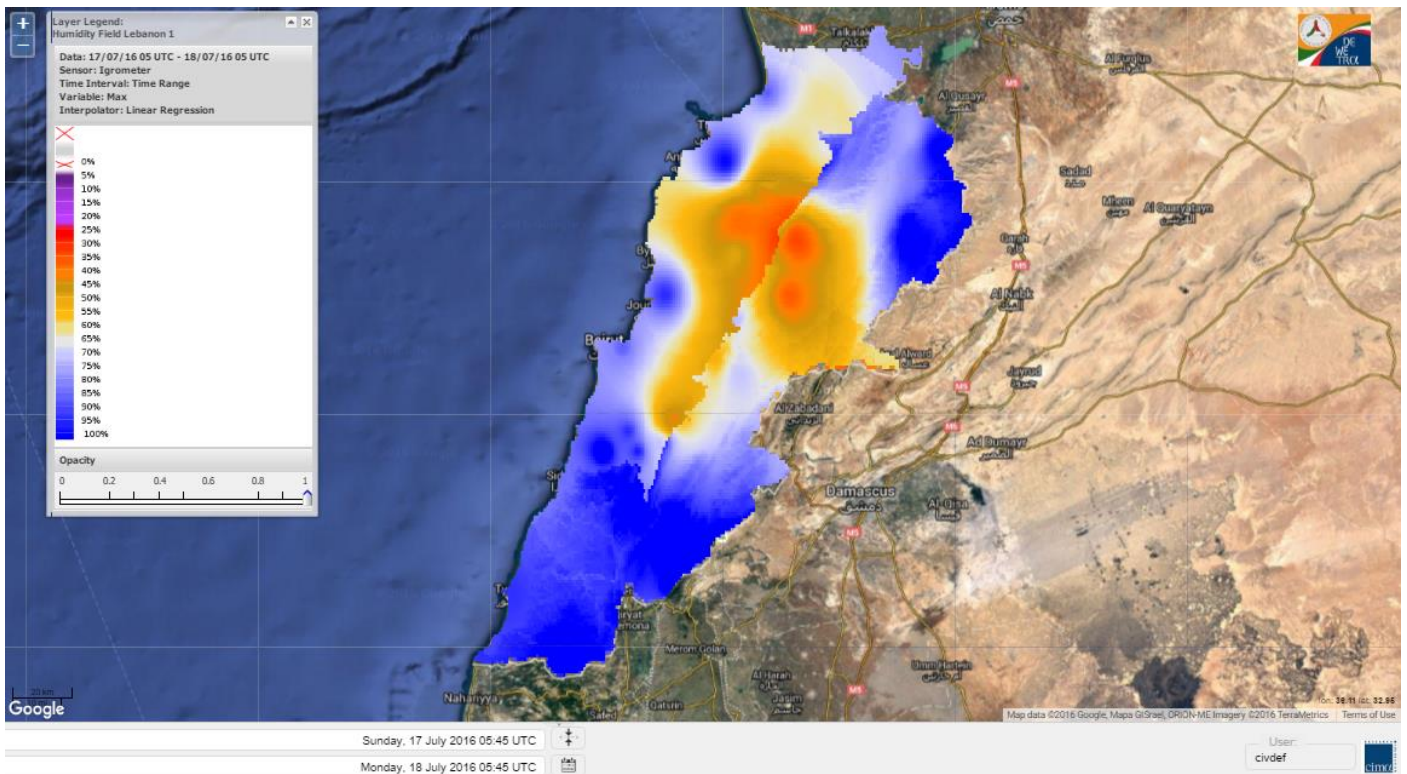

Lebanon humidity for 18 July 2016