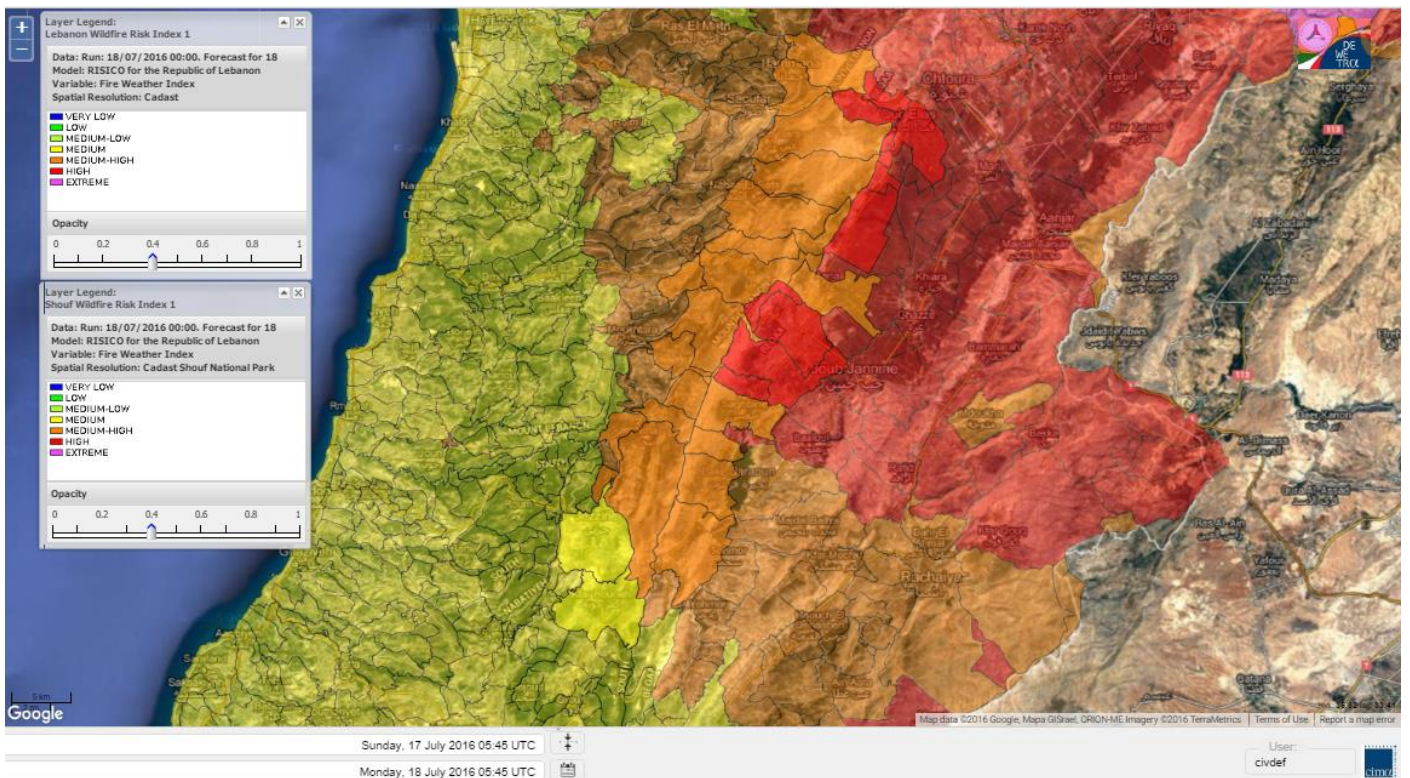

Shouf Biosphere Reserve Forecast for 18 July 2016