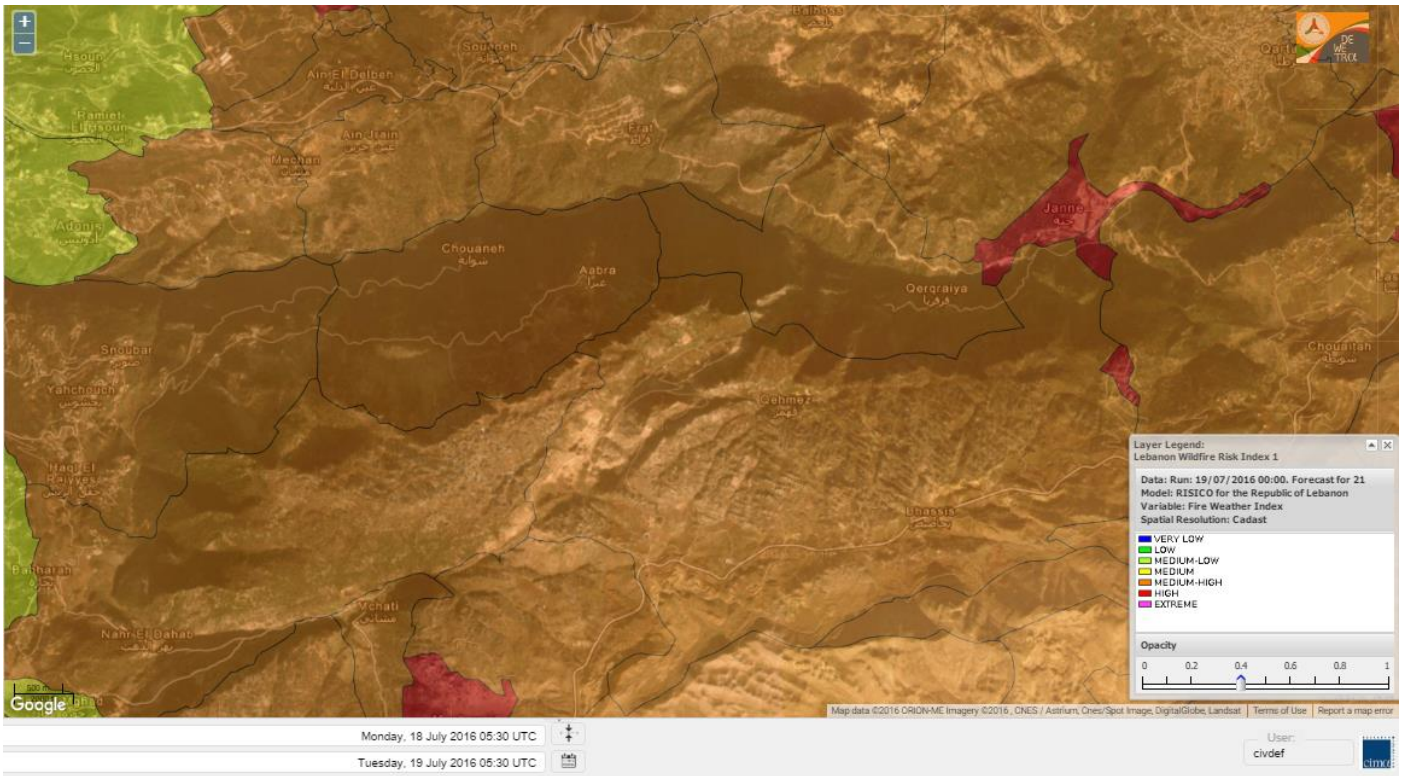

Jabal Moussa Reserve Forecast for 21 July 2016