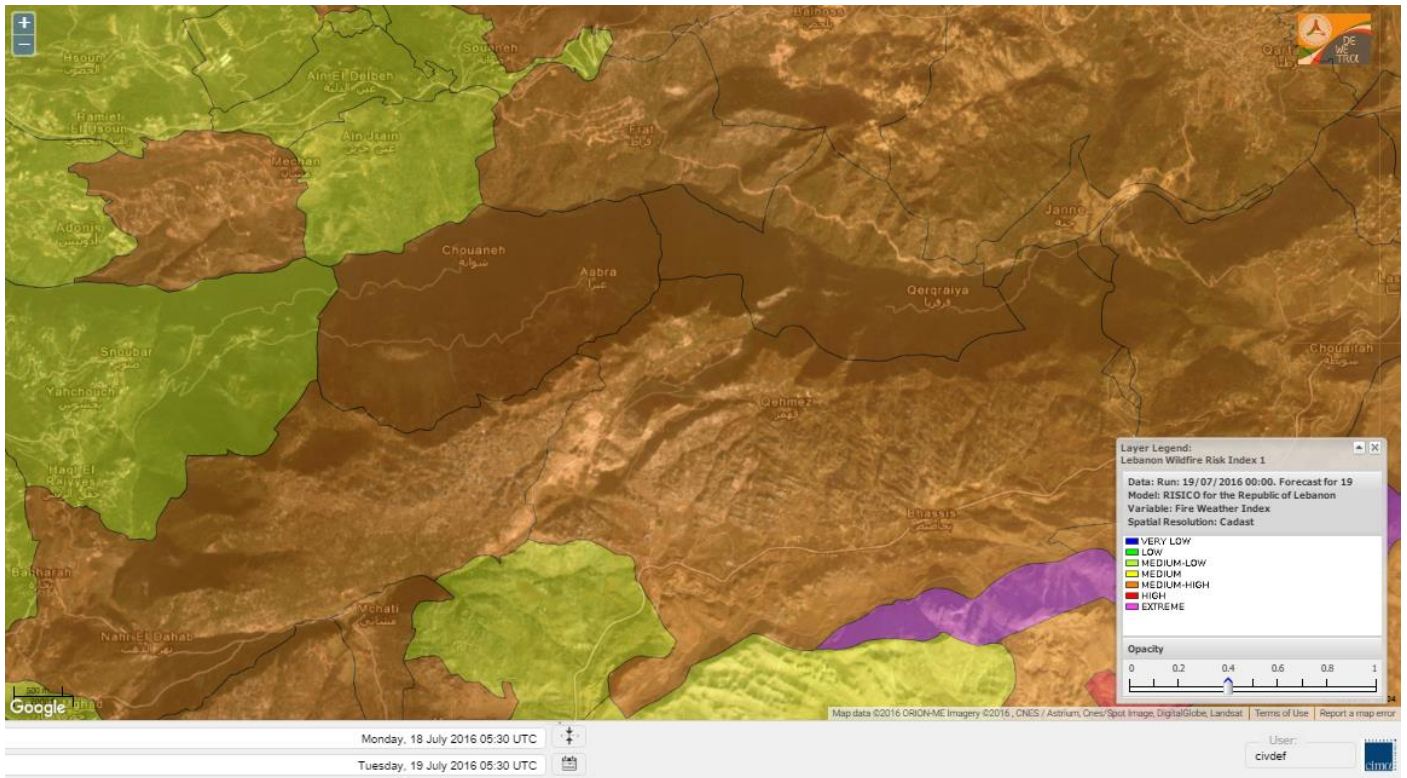

Jabal Moussa Reserve Forecast for 19 July 2016