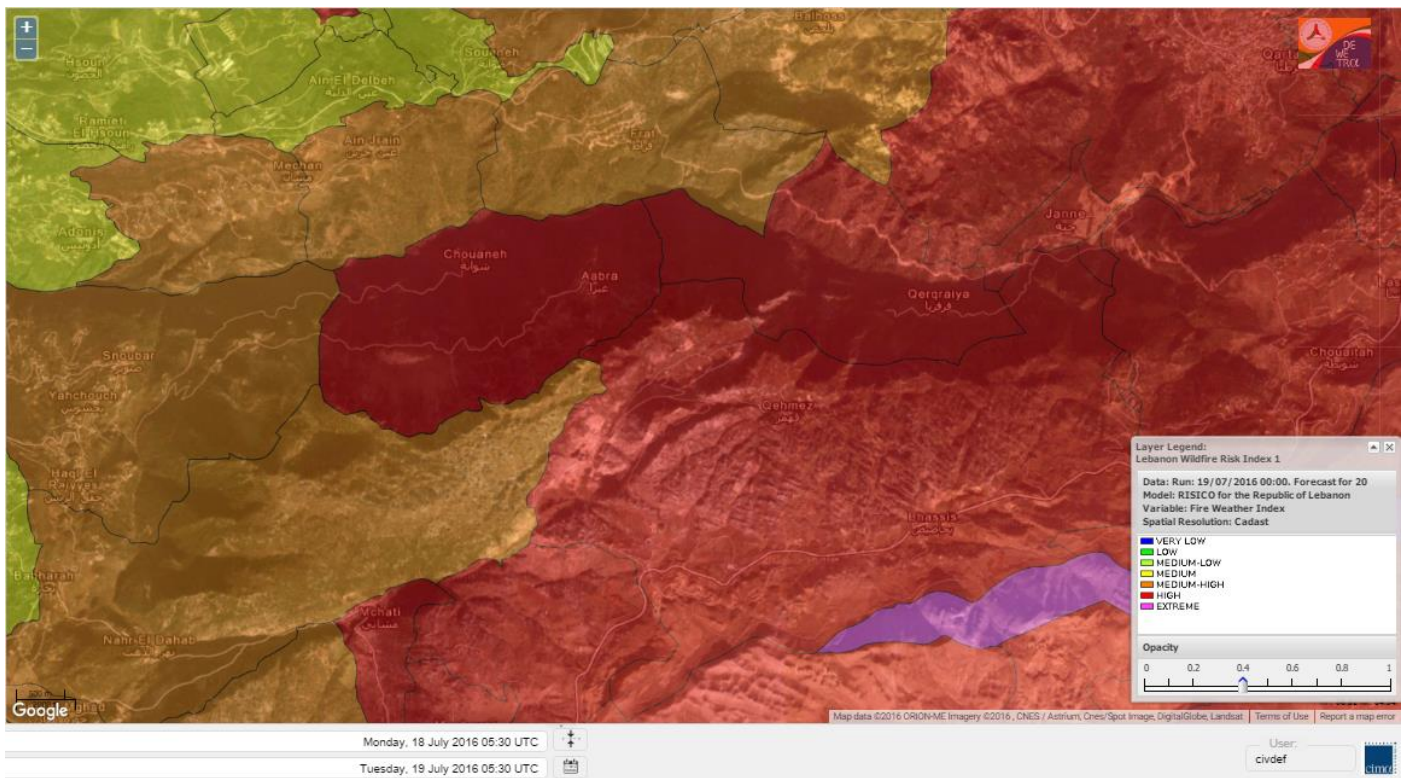

Jabal Moussa Reserve Forecast for 20 July 2016