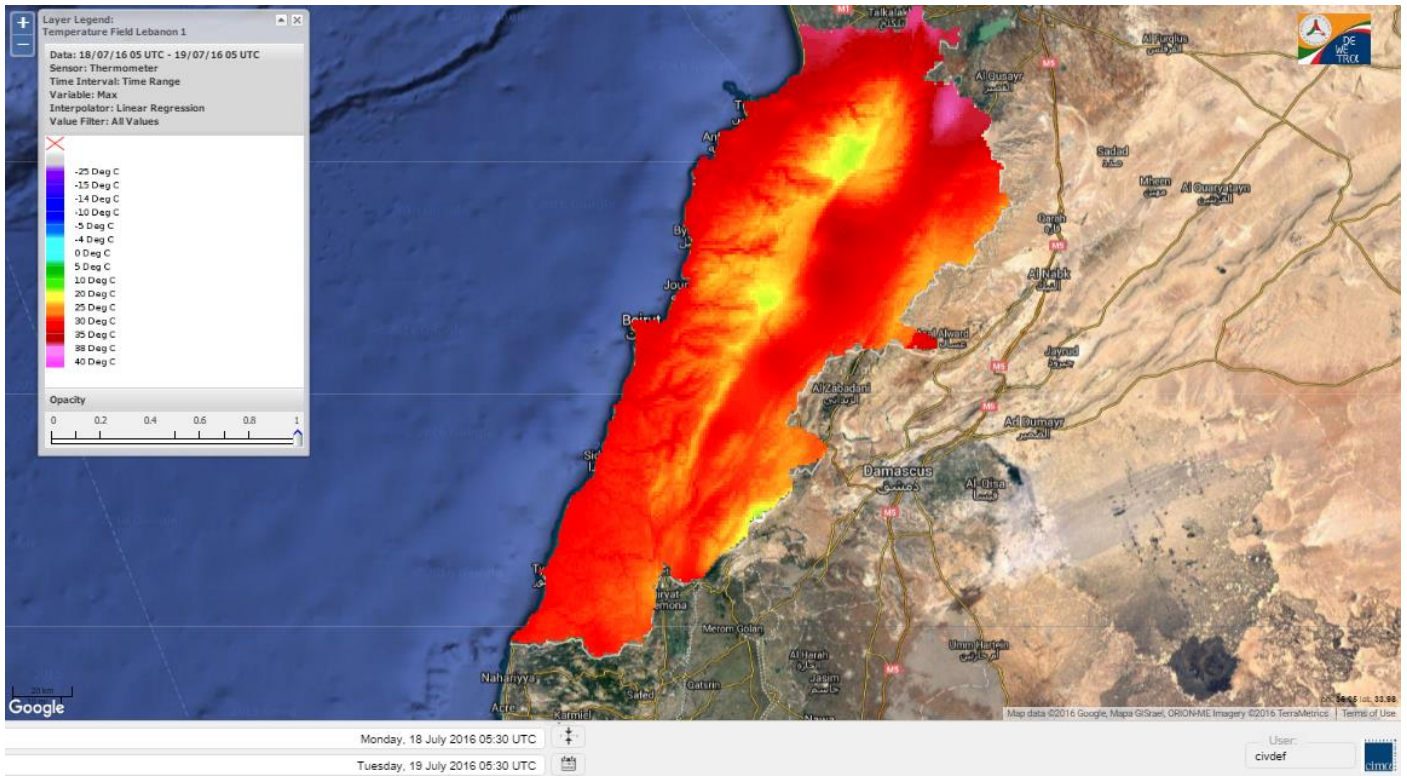

Lebanon temperature for 19 July 2016