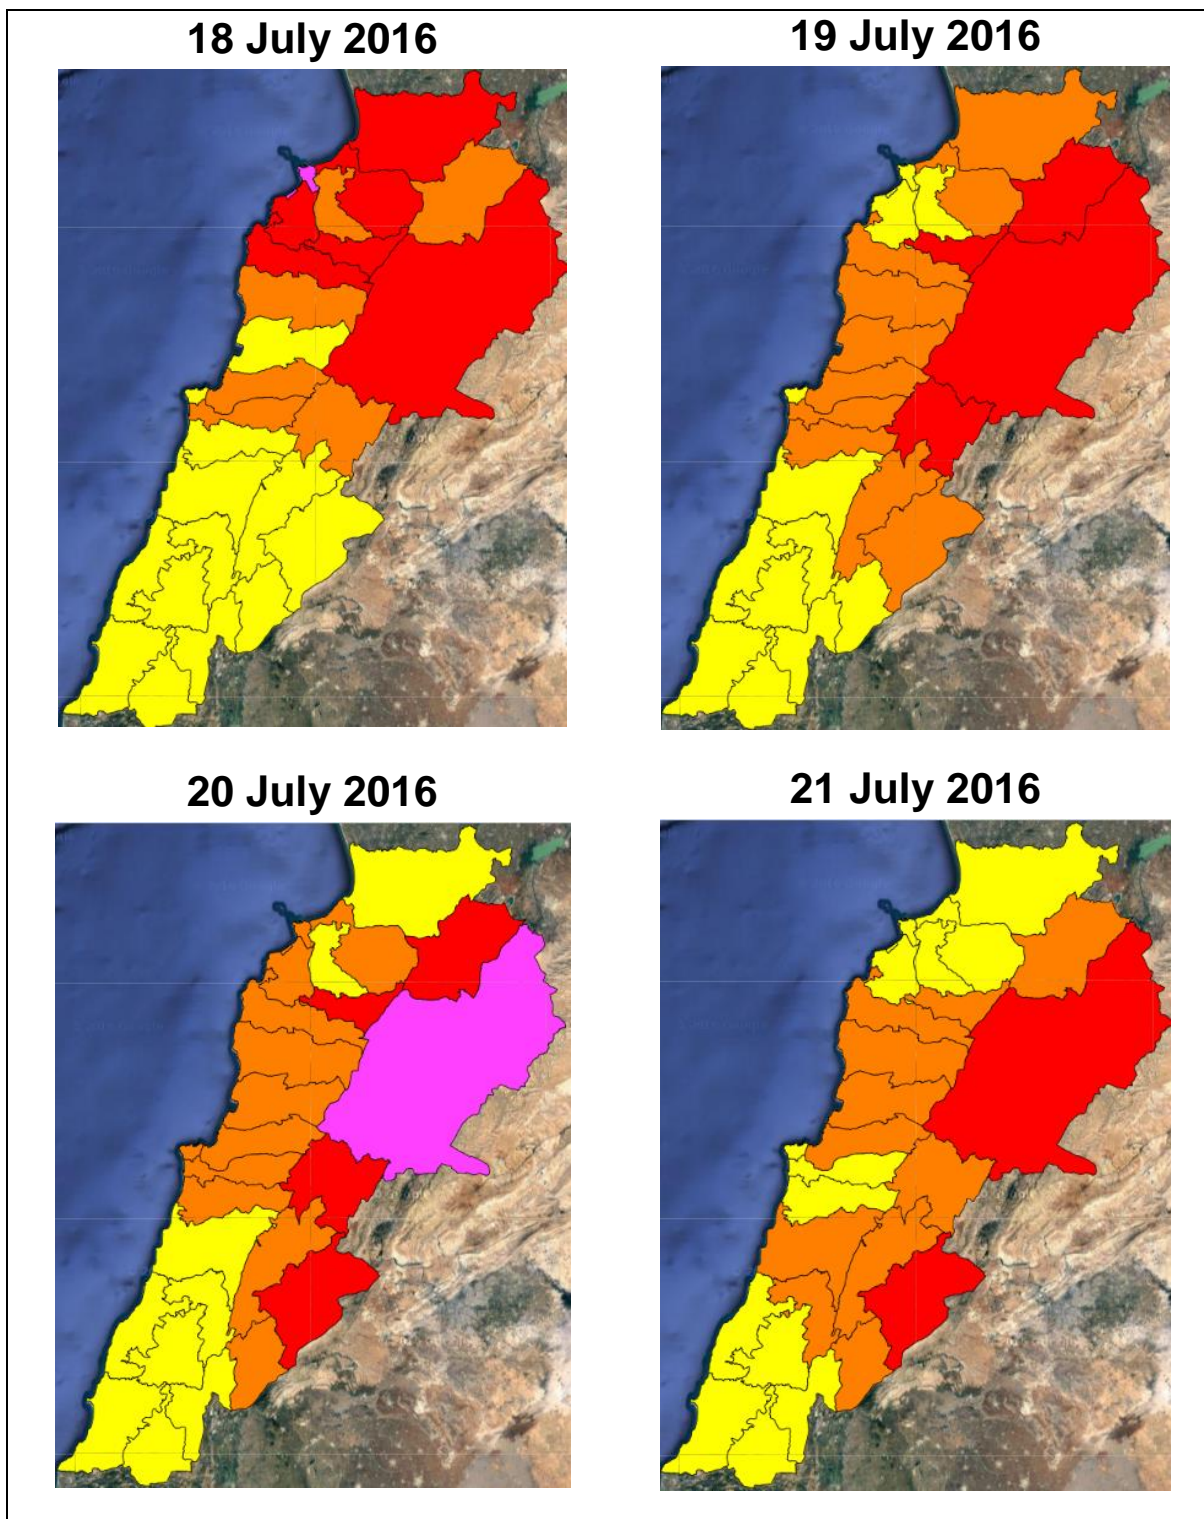

FIRE RISK INDEX

Layer Legend:
Lebanon Wildfire Risk Index 1

Data: Run: 19/07/2016 00:00. Forecast for 19
Model: RISICO for the Republic of Lebanon
Variable: Fire Weather Index
Spatial Resolution: Caza

- VERY LOW
- LOW
- MEDIUM-LOW
- MEDIUM
- MEDIUM-HIGH
- HIGH
- EXTREME