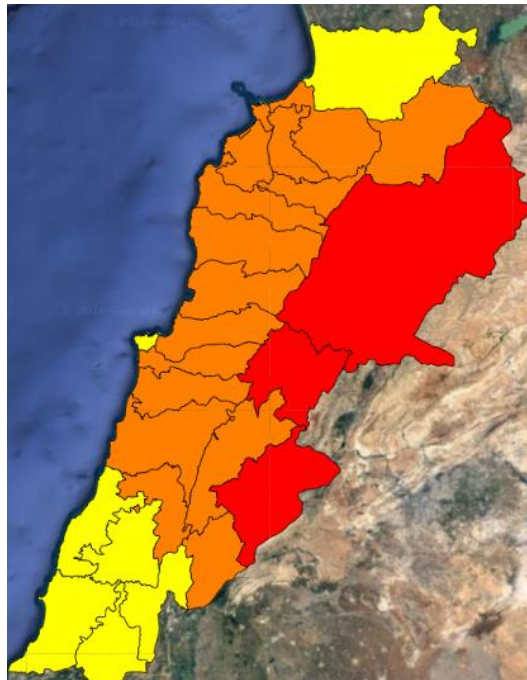

19 September 2016