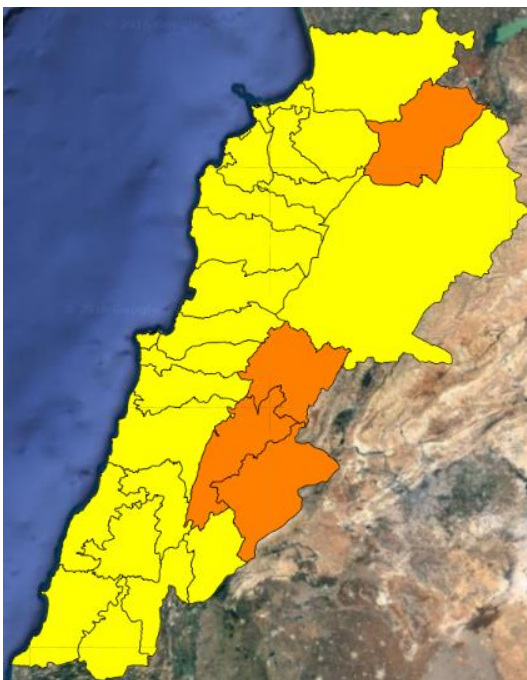

FIRE RISK INDEX

18 September 2016