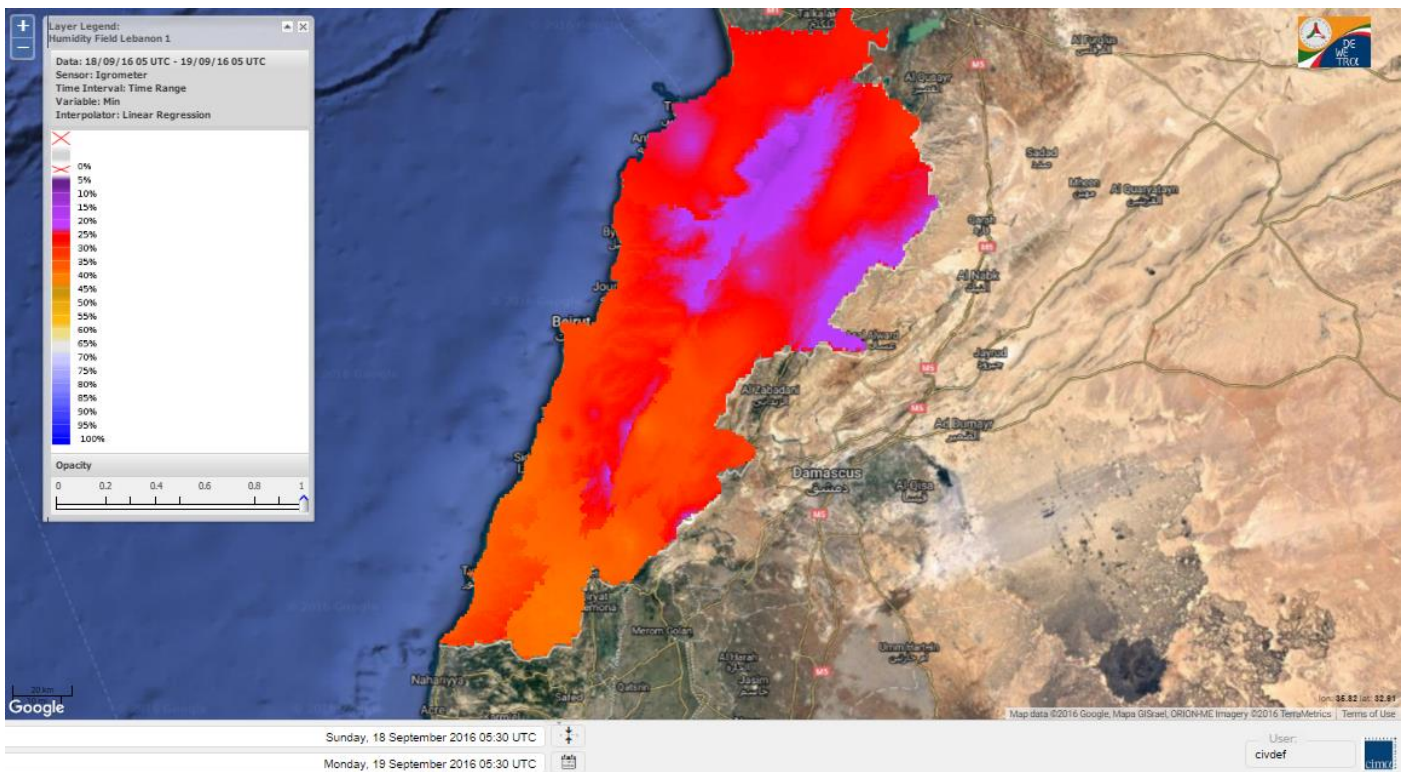

Lebanon humidity for 19 September 2016