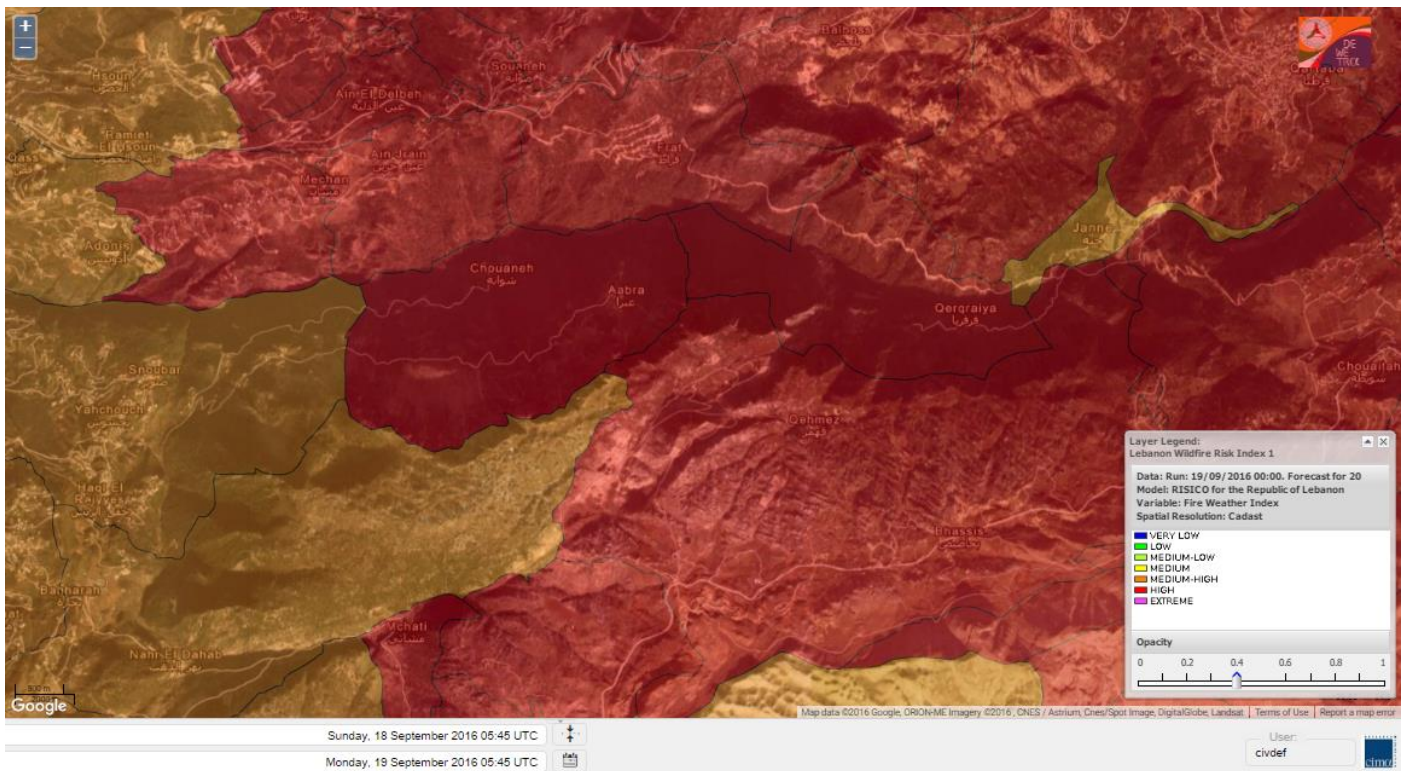

Jabal Moussa Reserve Forecast for 20 September 2016