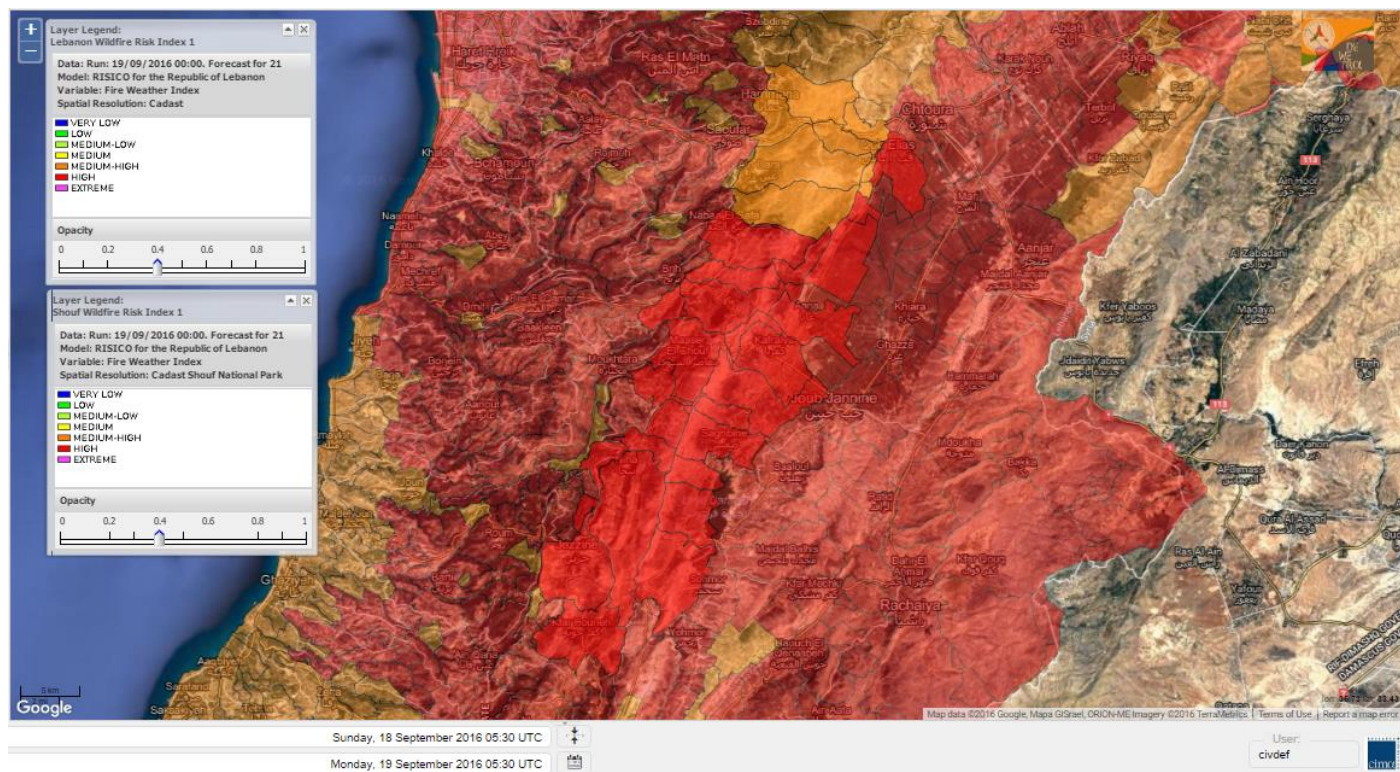

Shouf Biosphere Reserve Forecast for 21 September 2016