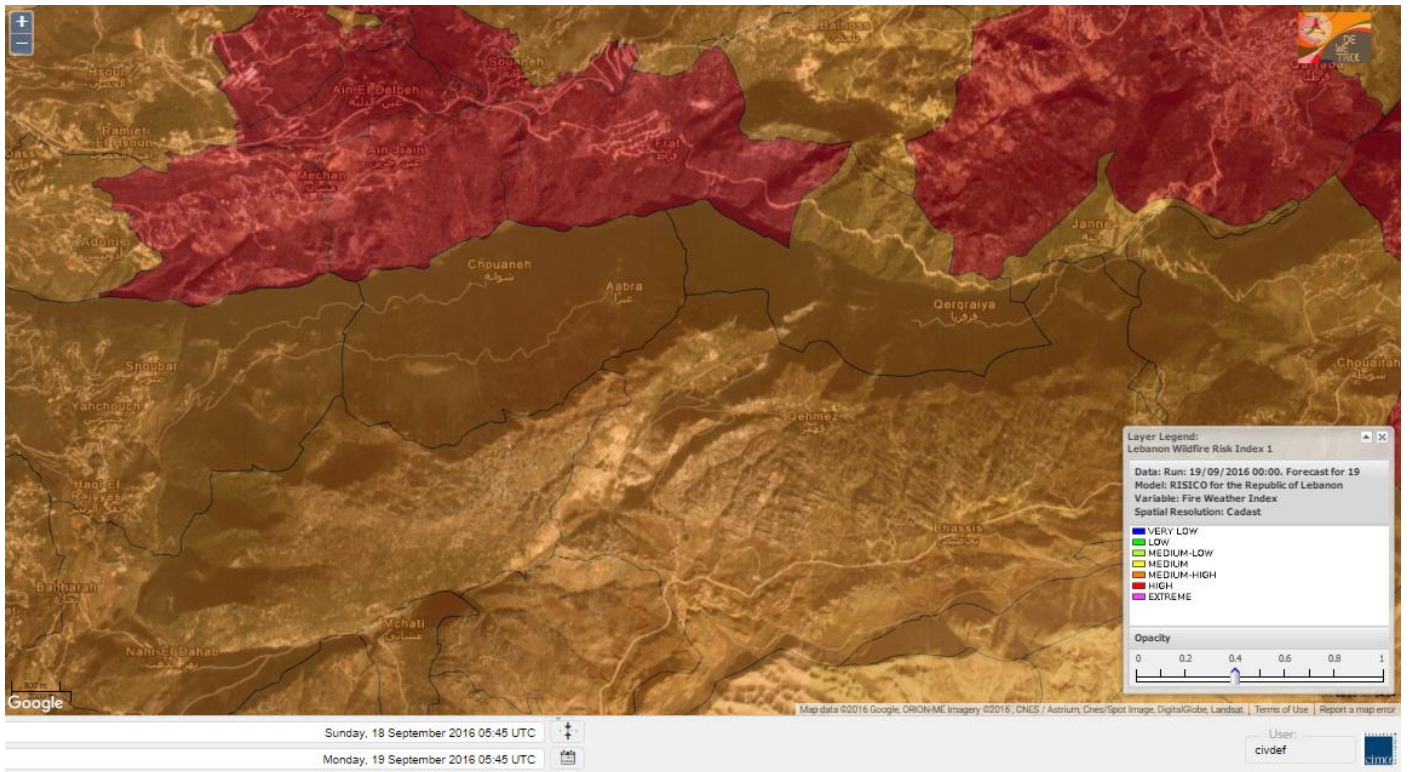

Jabal Moussa Reserve Forecast for 19 September 2016