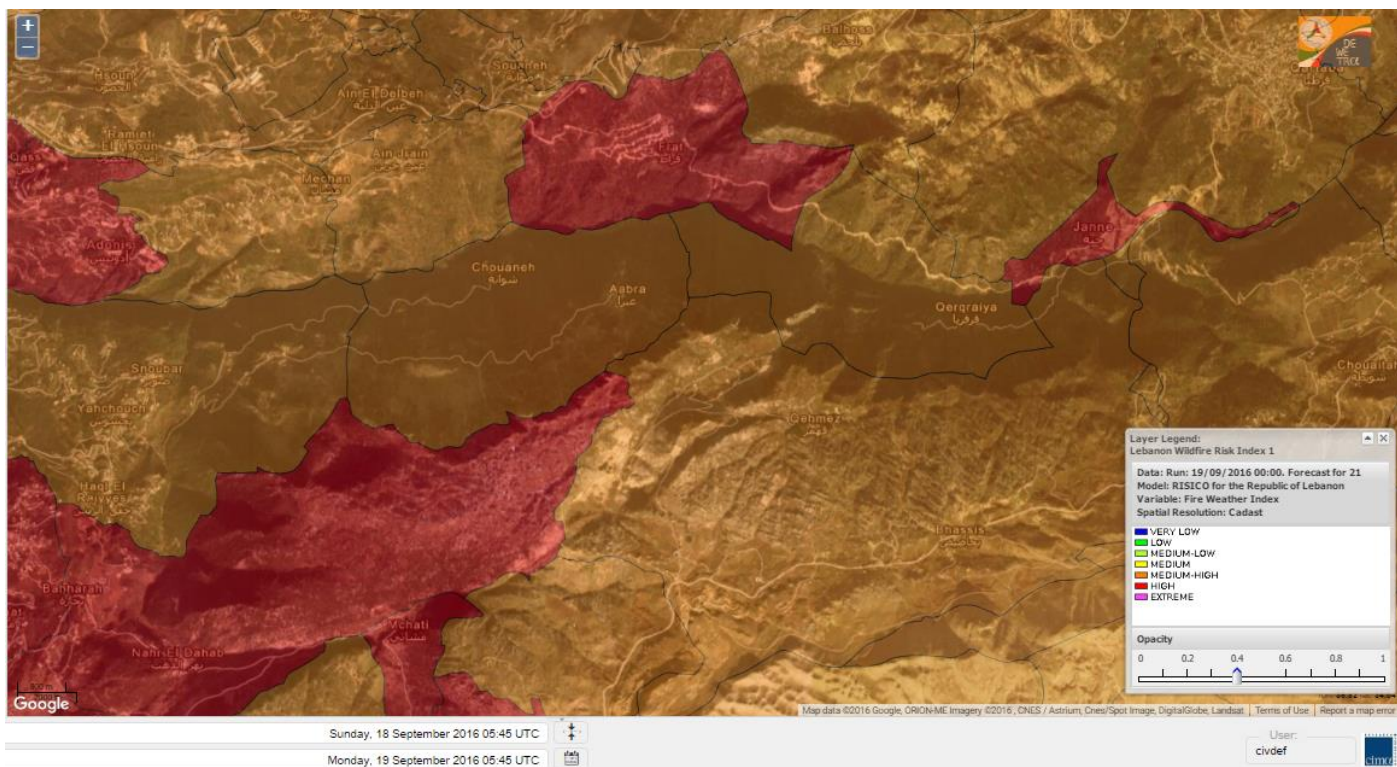

Jabal Moussa Reserve Forecast for 21 September 2016