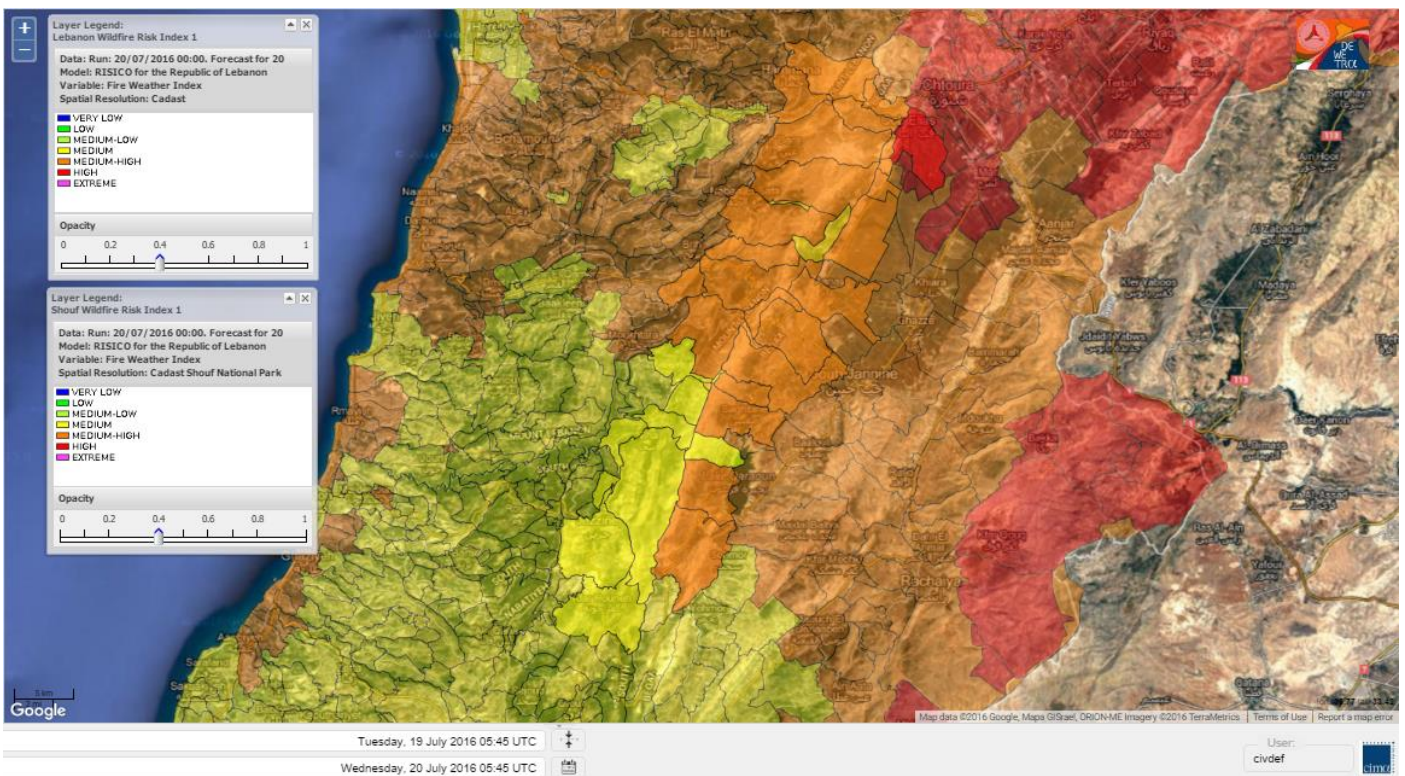

Shouf Biosphere Reserve Forecast for 20 July 2016