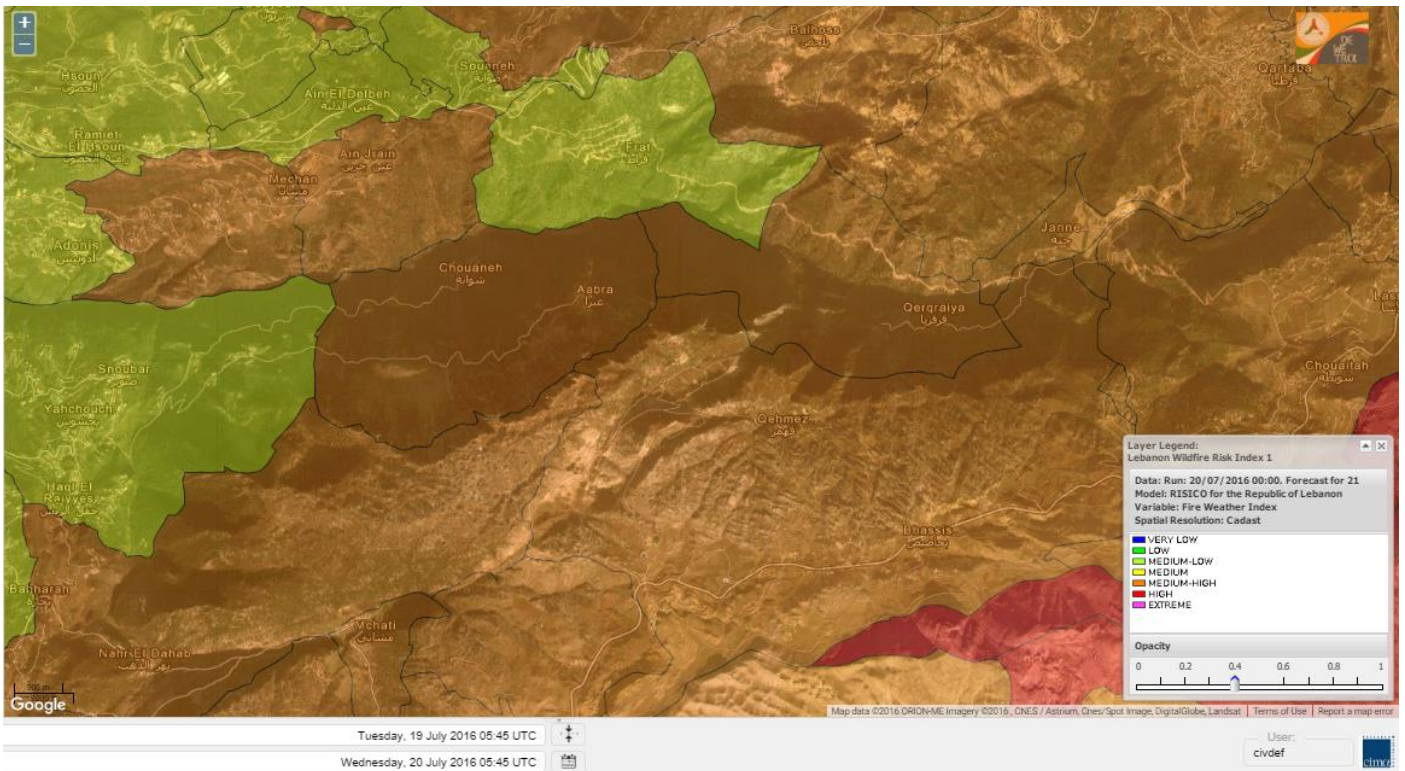

Jabal Moussa Reserve Forecast for 21 July 2016