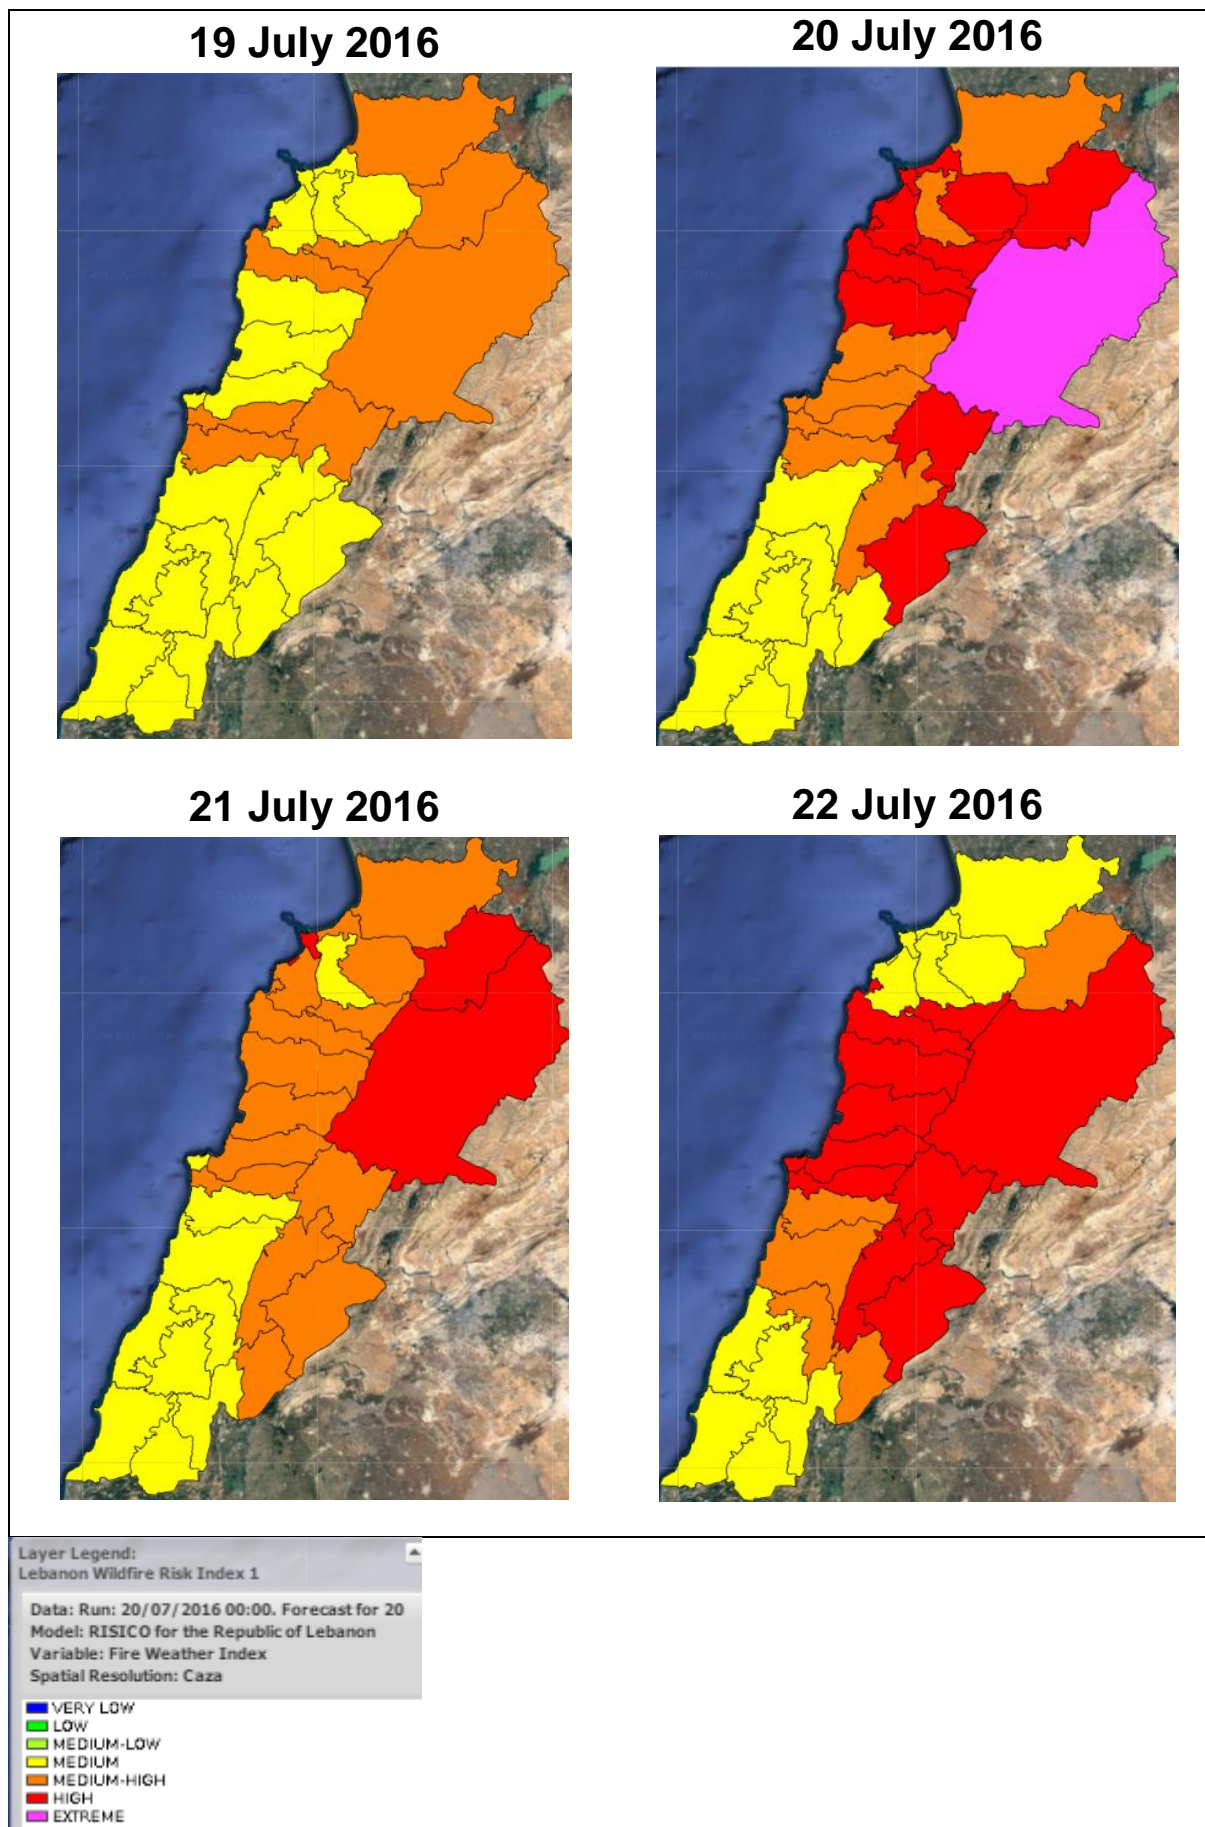

FIRE RISK INDEX