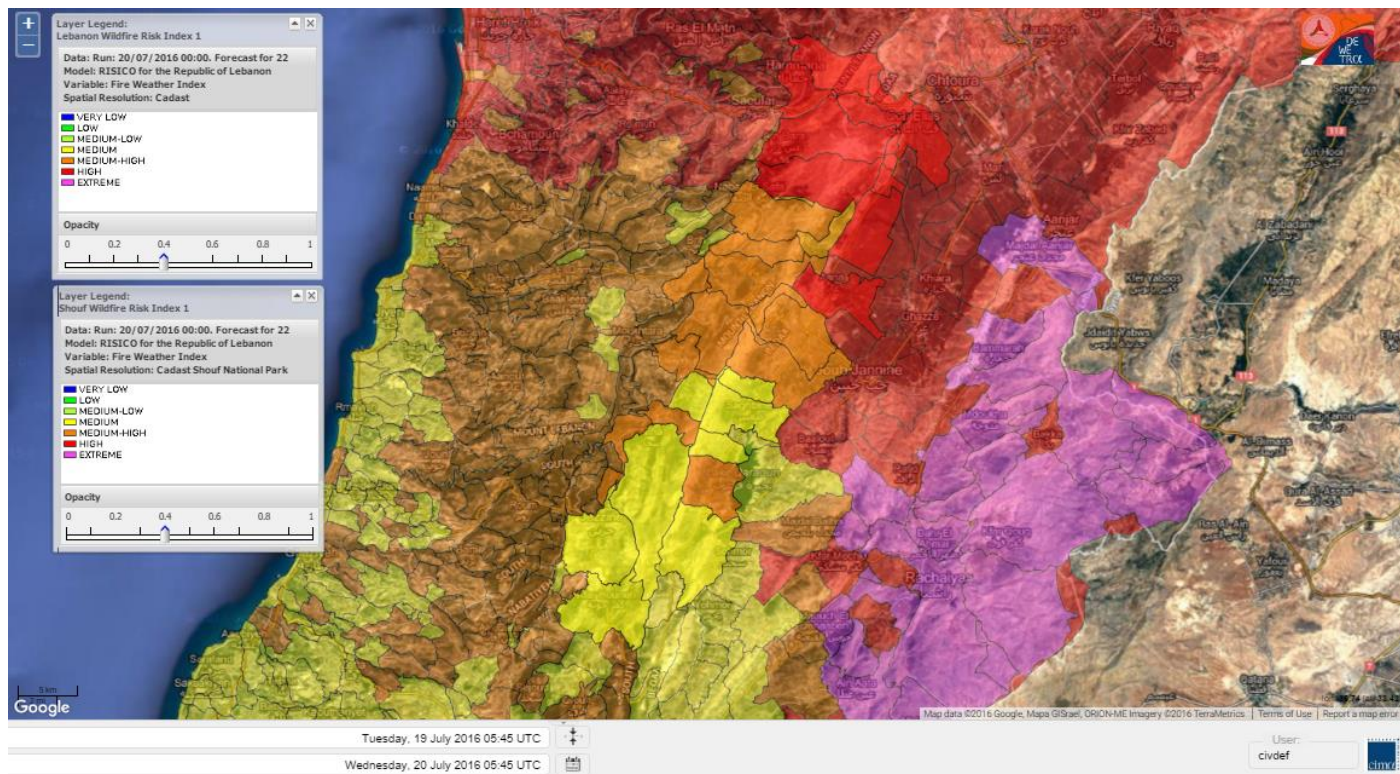

Shouf Biosphere Reserve Forecast for 22 July 2016