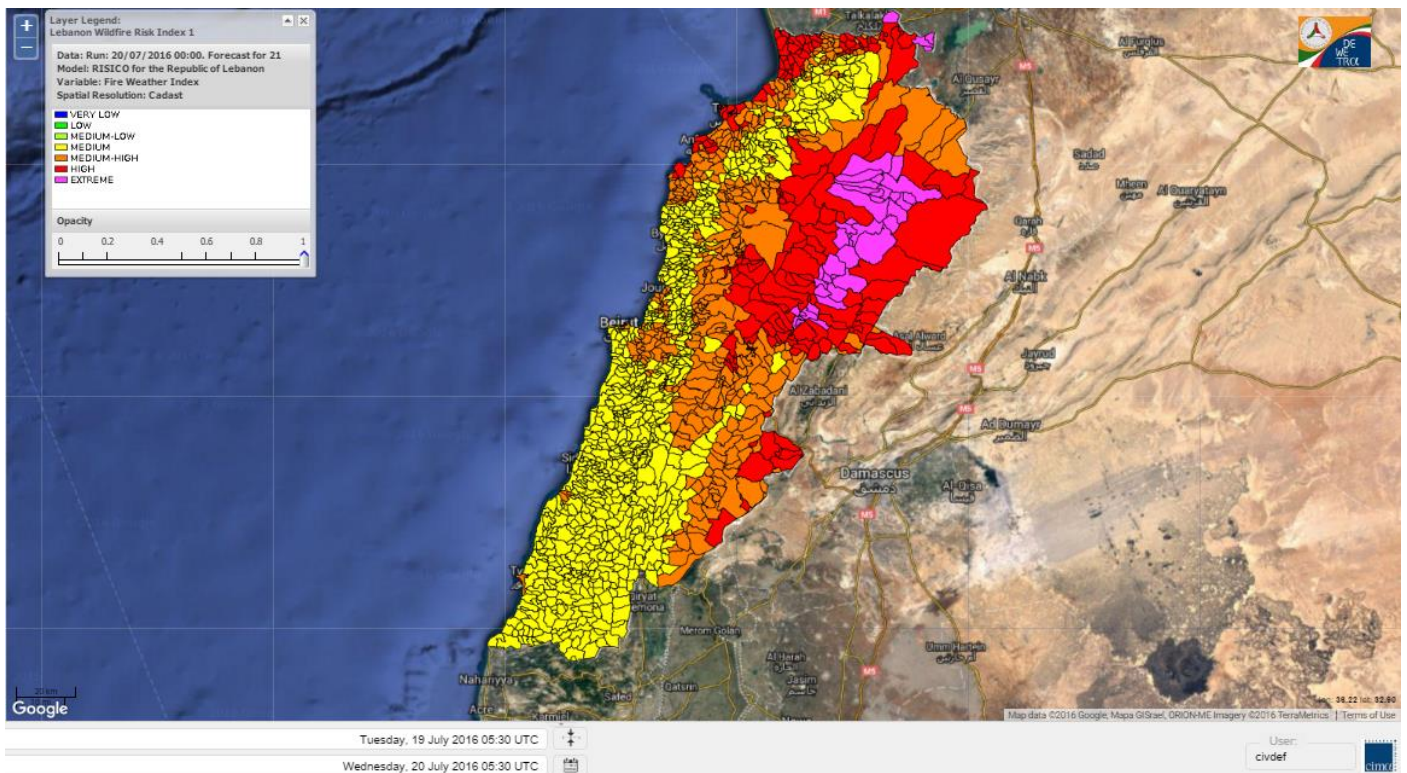

Lebanon for 21 July 2016