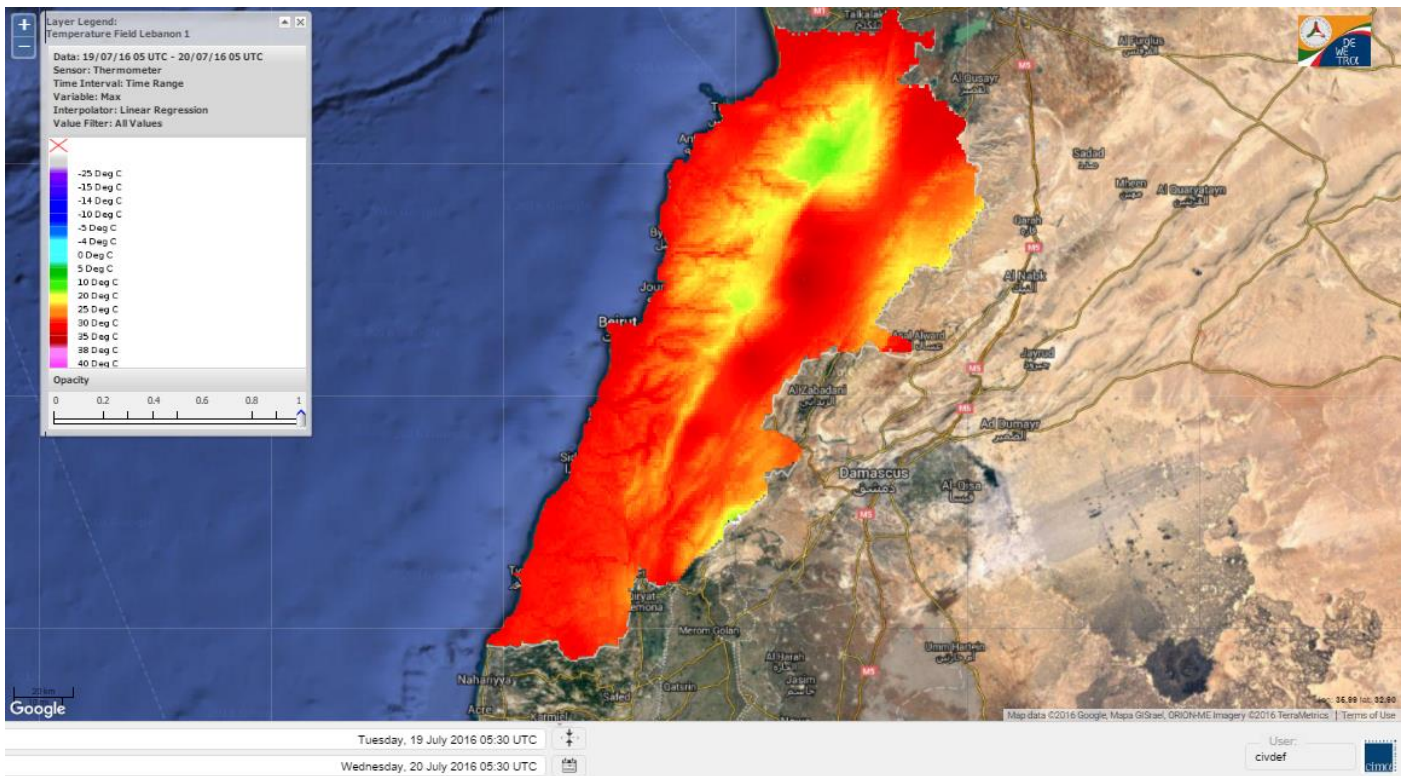

Lebanon temperature for 20 July 2016