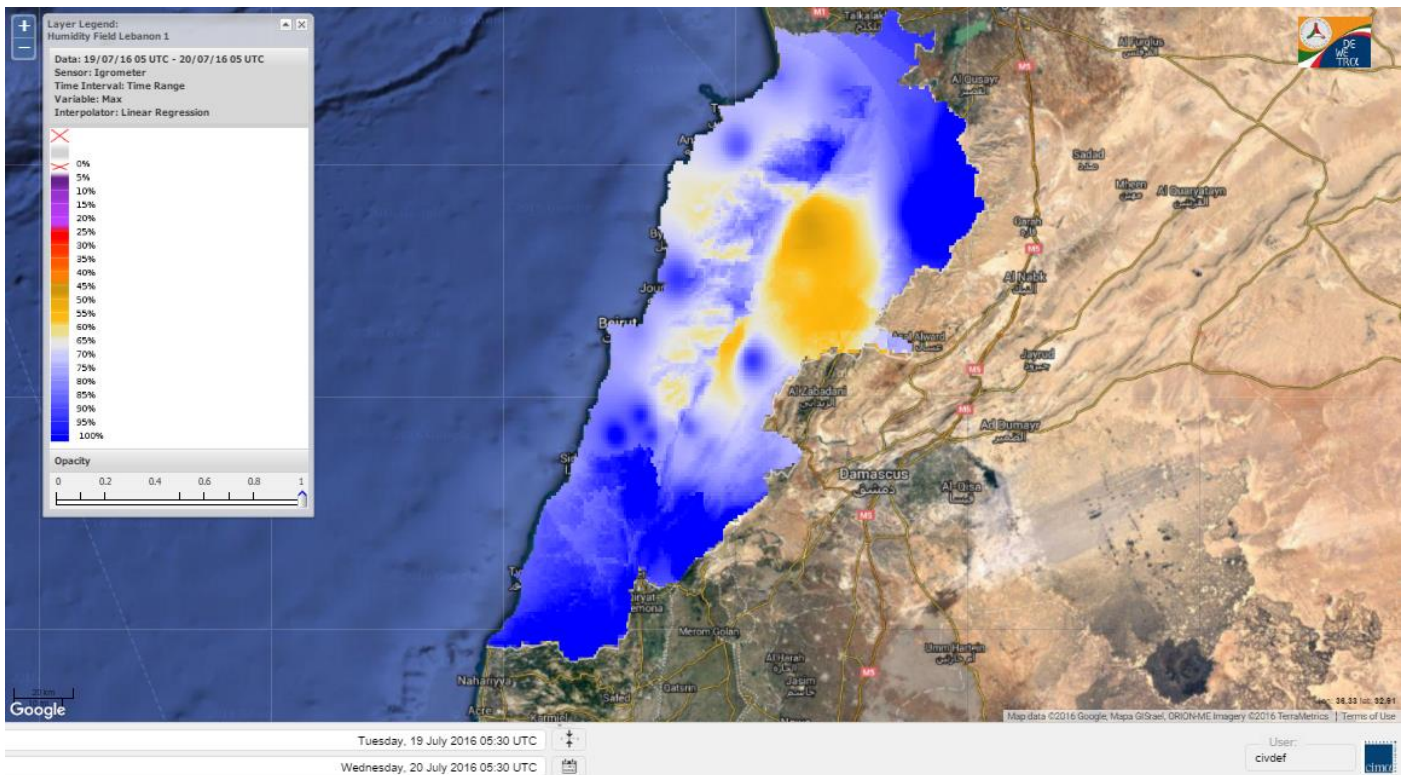

Beirut, 20 July 2016

FIRE RISK INDEX

Lebanon temperature for 20 July 2016

Lebanon humidity for 20 July 2016

Lebanon for 20 July 2016

Lebanon for 21 July 2016

Lebanon for 22 July 2016

Shouf Biosphere Reserve Forecast for 20 July 2016