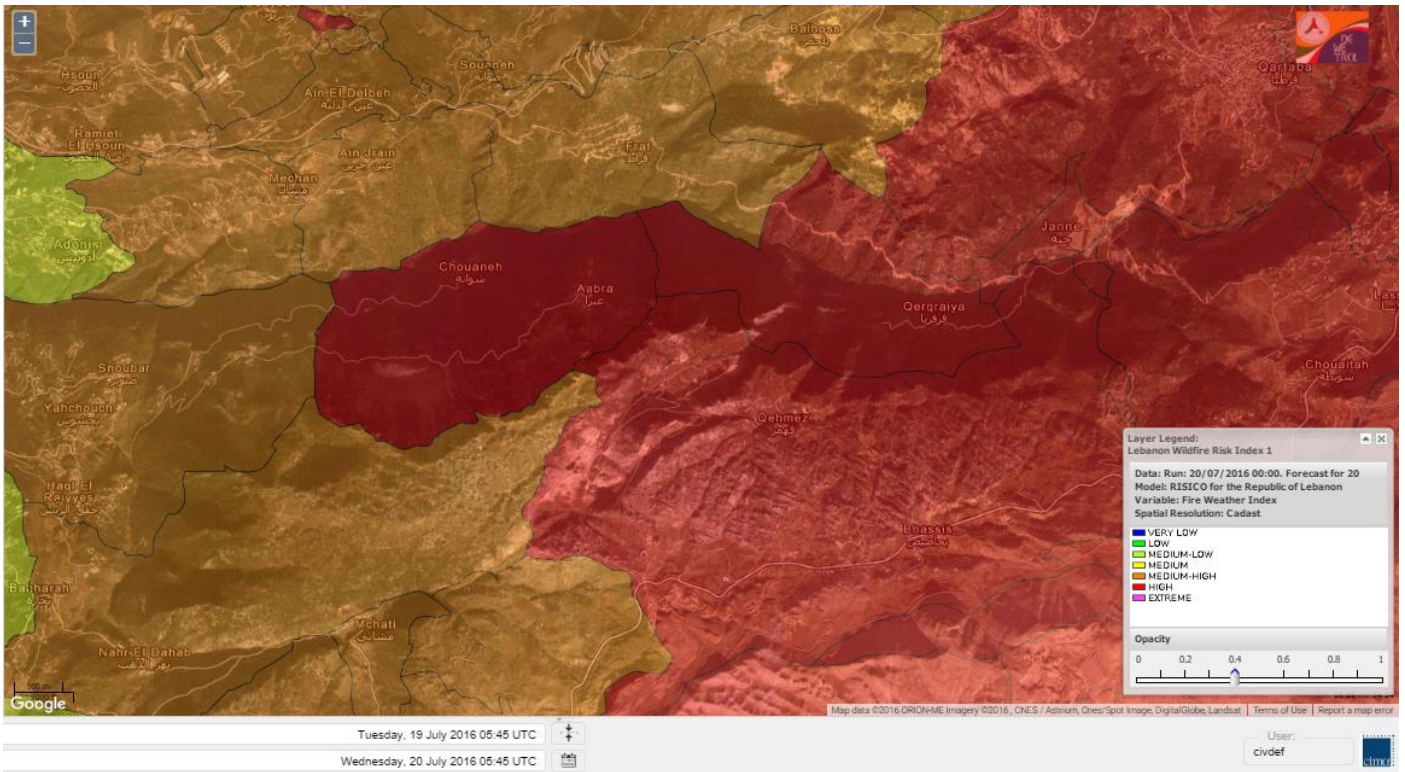

Jabal Moussa Reserve Forecast for 20 July 2016