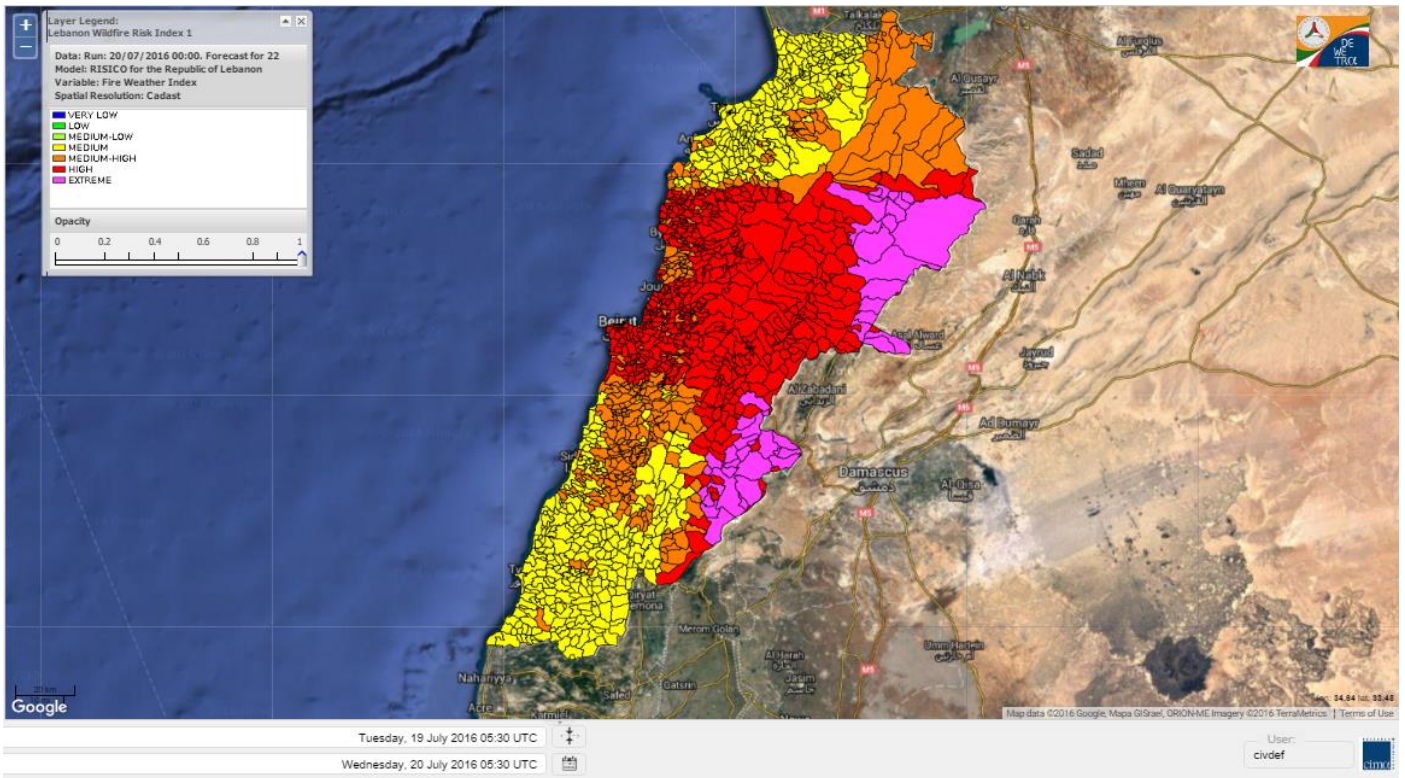

Lebanon for 22 July 2016