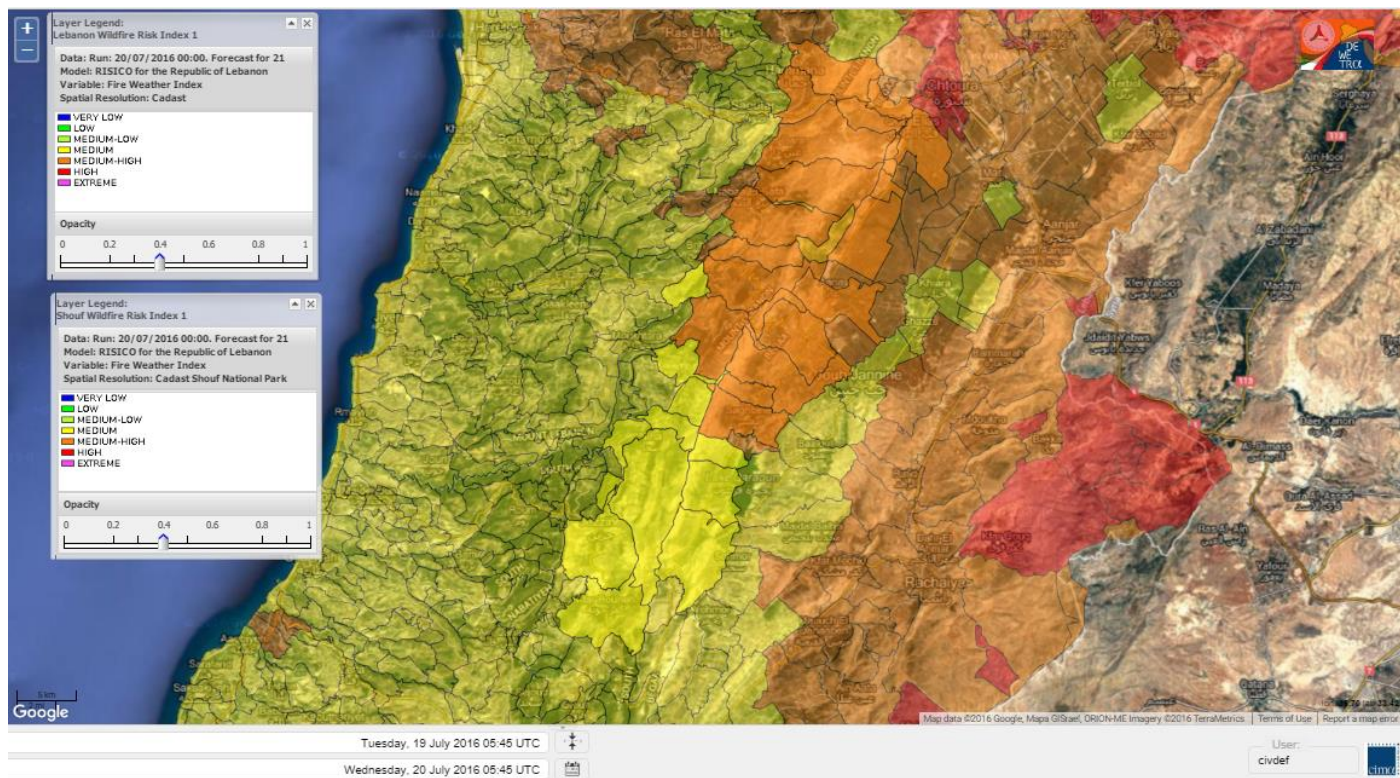

Shouf Biosphere Reserve Forecast for 21 July 2016