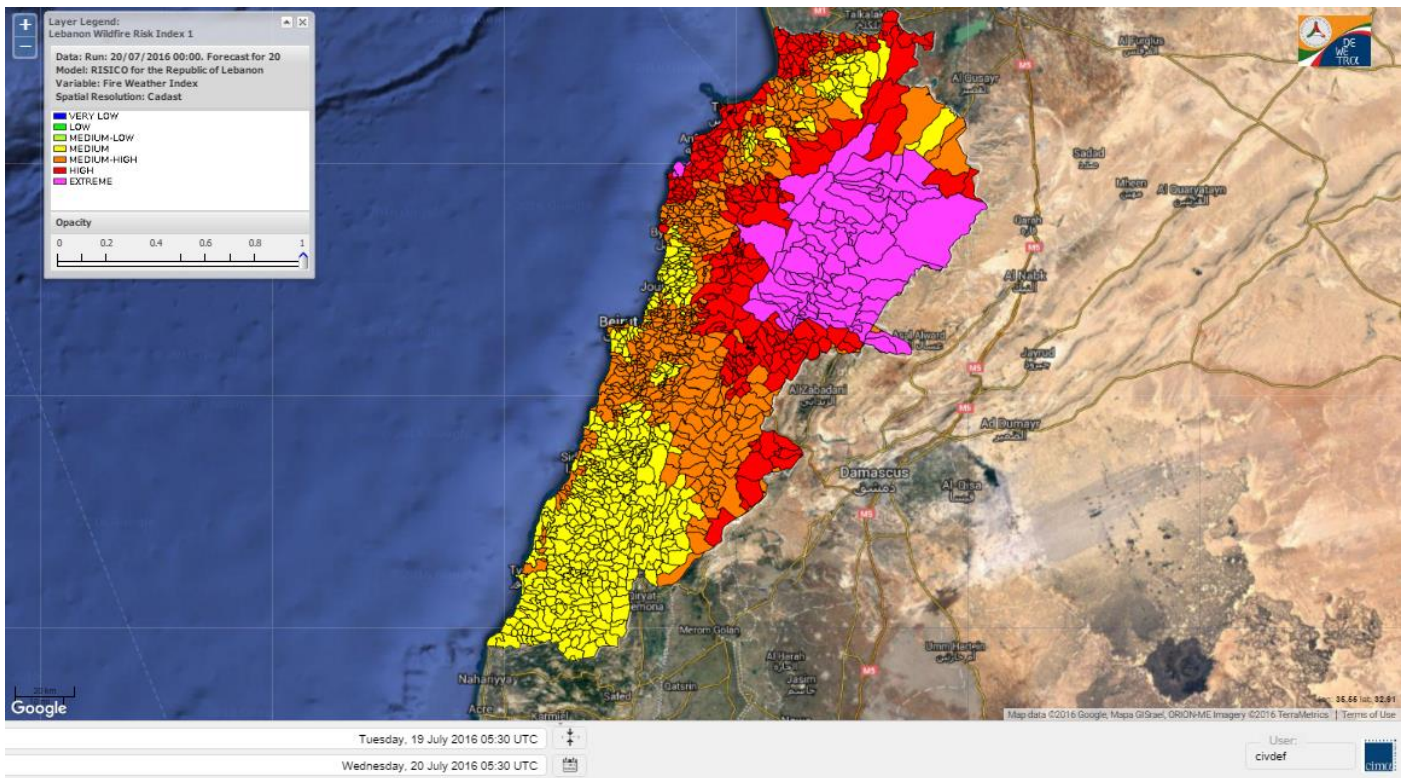

Lebanon for 20 July 2016