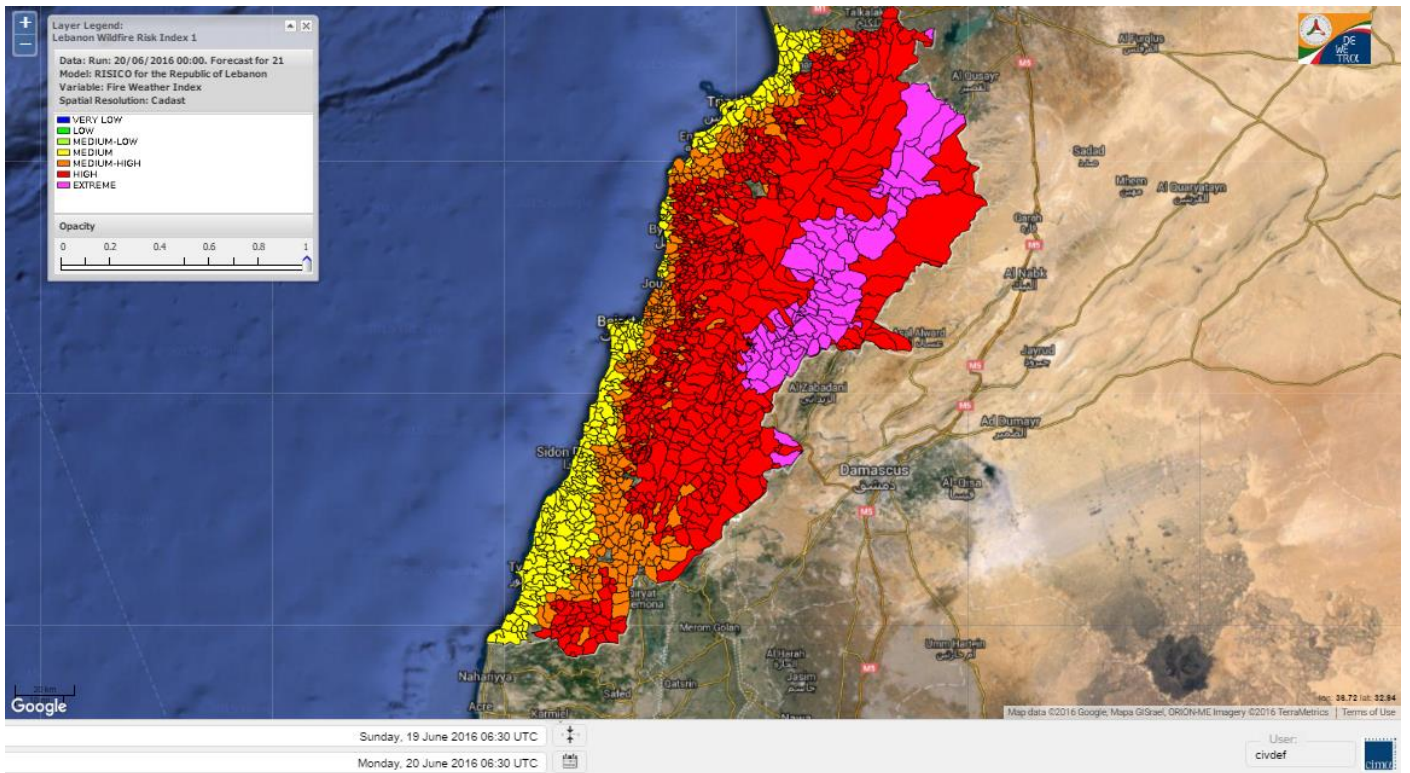

Lebanon for 21 June 2016