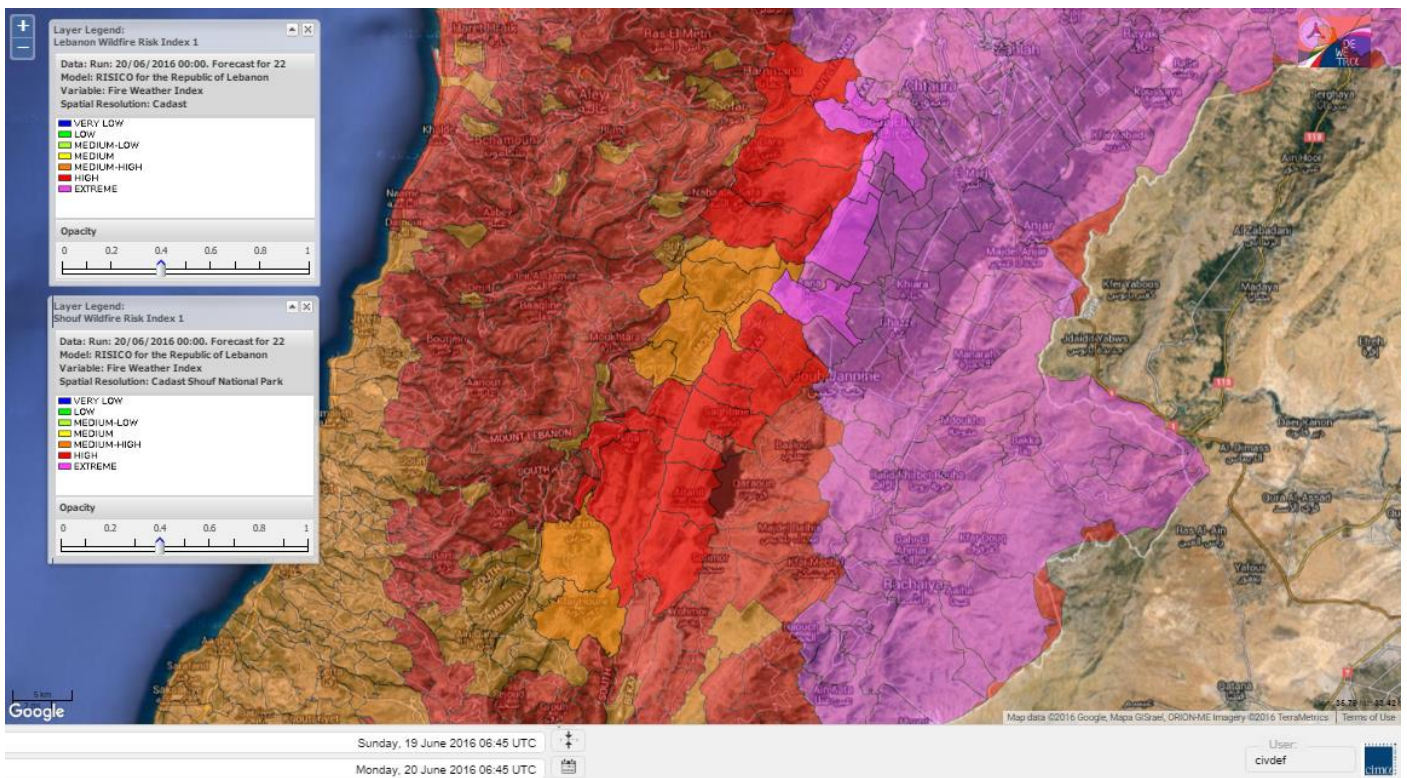

Shouf Biosphere Reserve Forecast for 22 June 2016