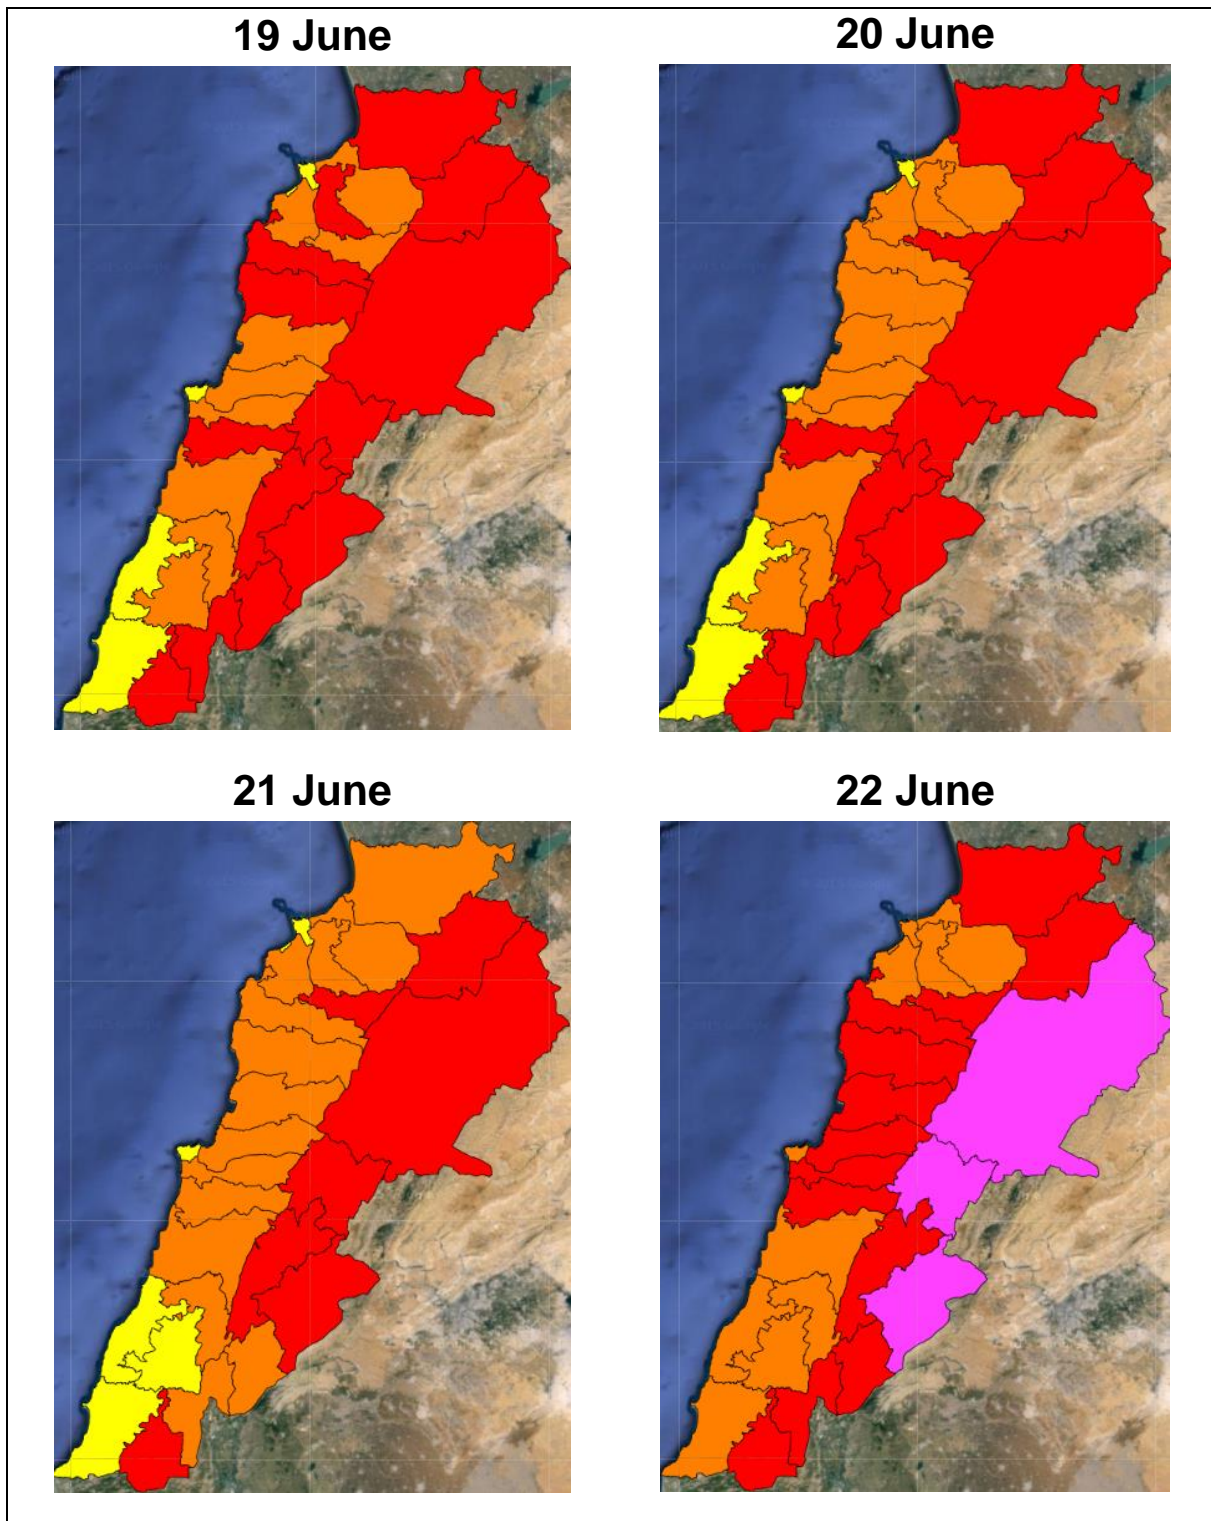

FIRE RISK INDEX

Layer Legend:
Lebanon Wildfire Risk Index 1

Data: Run: 20/06/2016 00:00. Forecast for 20
Model: RISICO for the Republic of Lebanon
Variable: Fire Weather Index
Spatial Resolution: Caza

- VERY LOW
- LOW
- MEDIUM-LOW
- MEDIUM
- MEDIUM-HIGH
- HIGH
- EXTREME