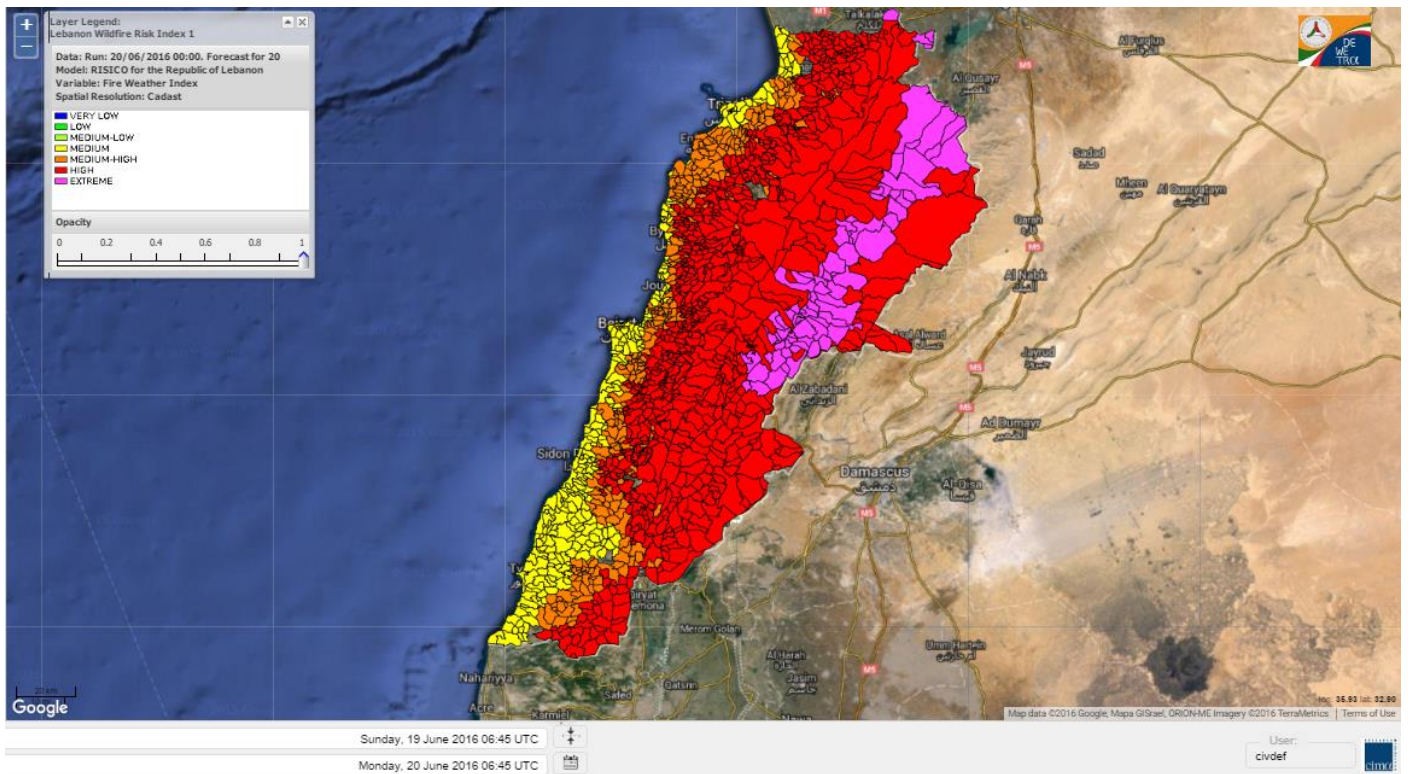

Lebanon for 20 June 2016