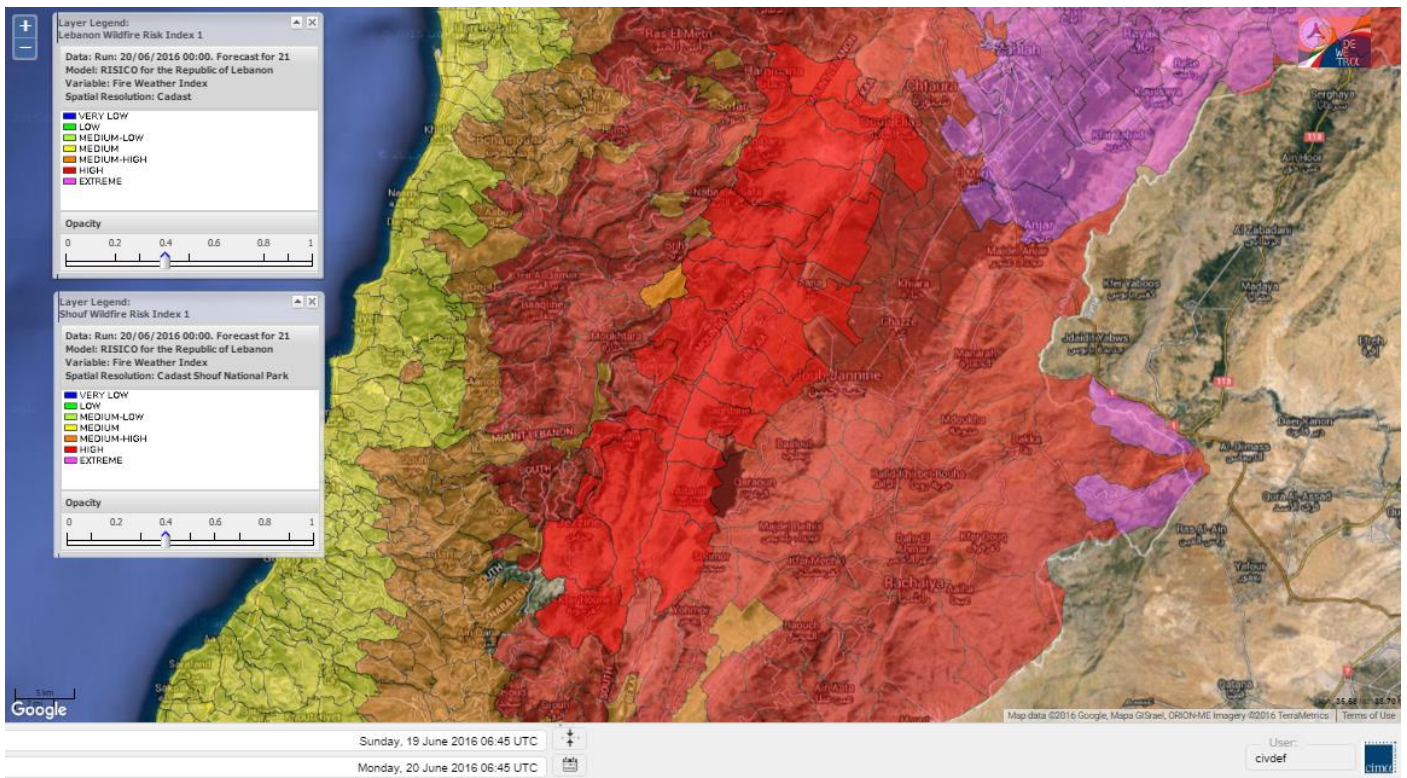

Shouf Biosphere Reserve Forecast for 21 June 2016