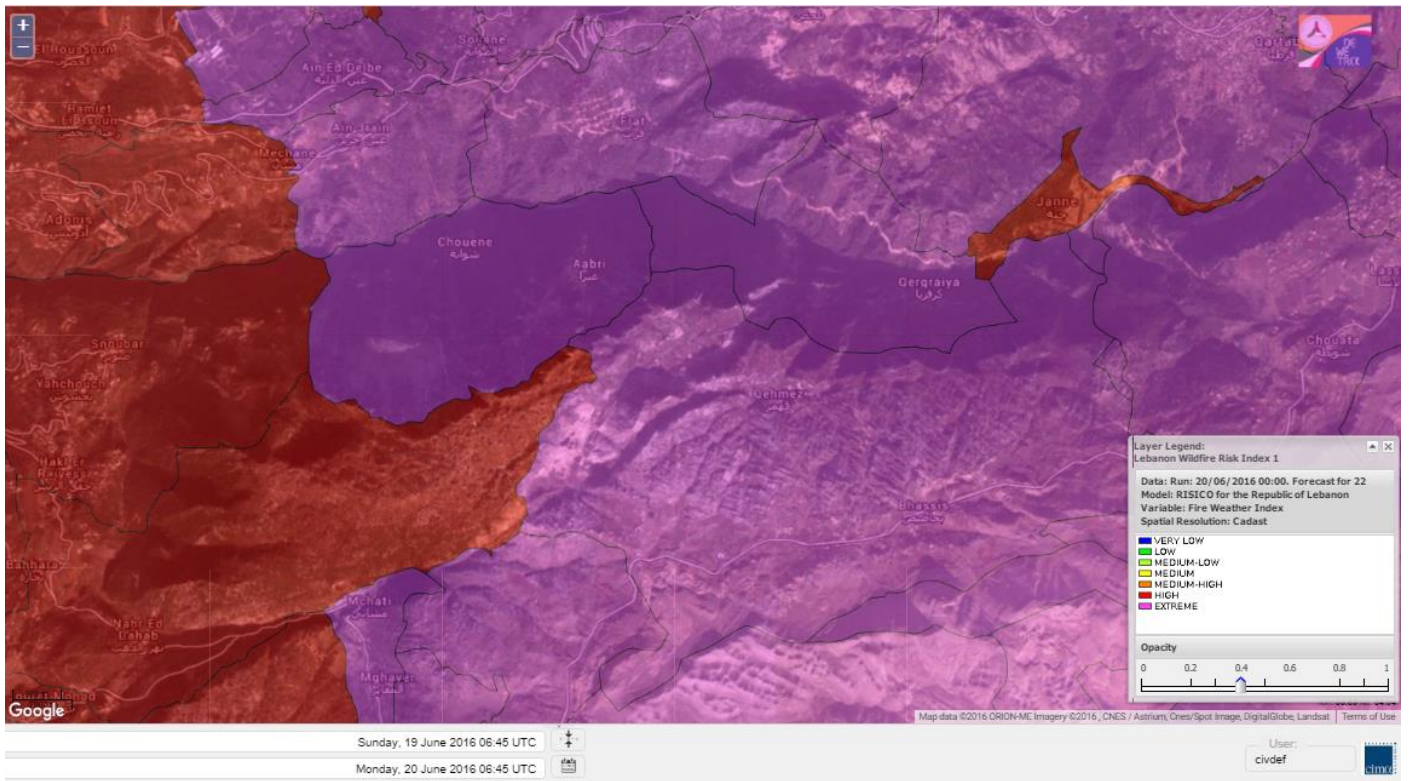

Jabal Moussa Reserve Forecast for 22 June 2016