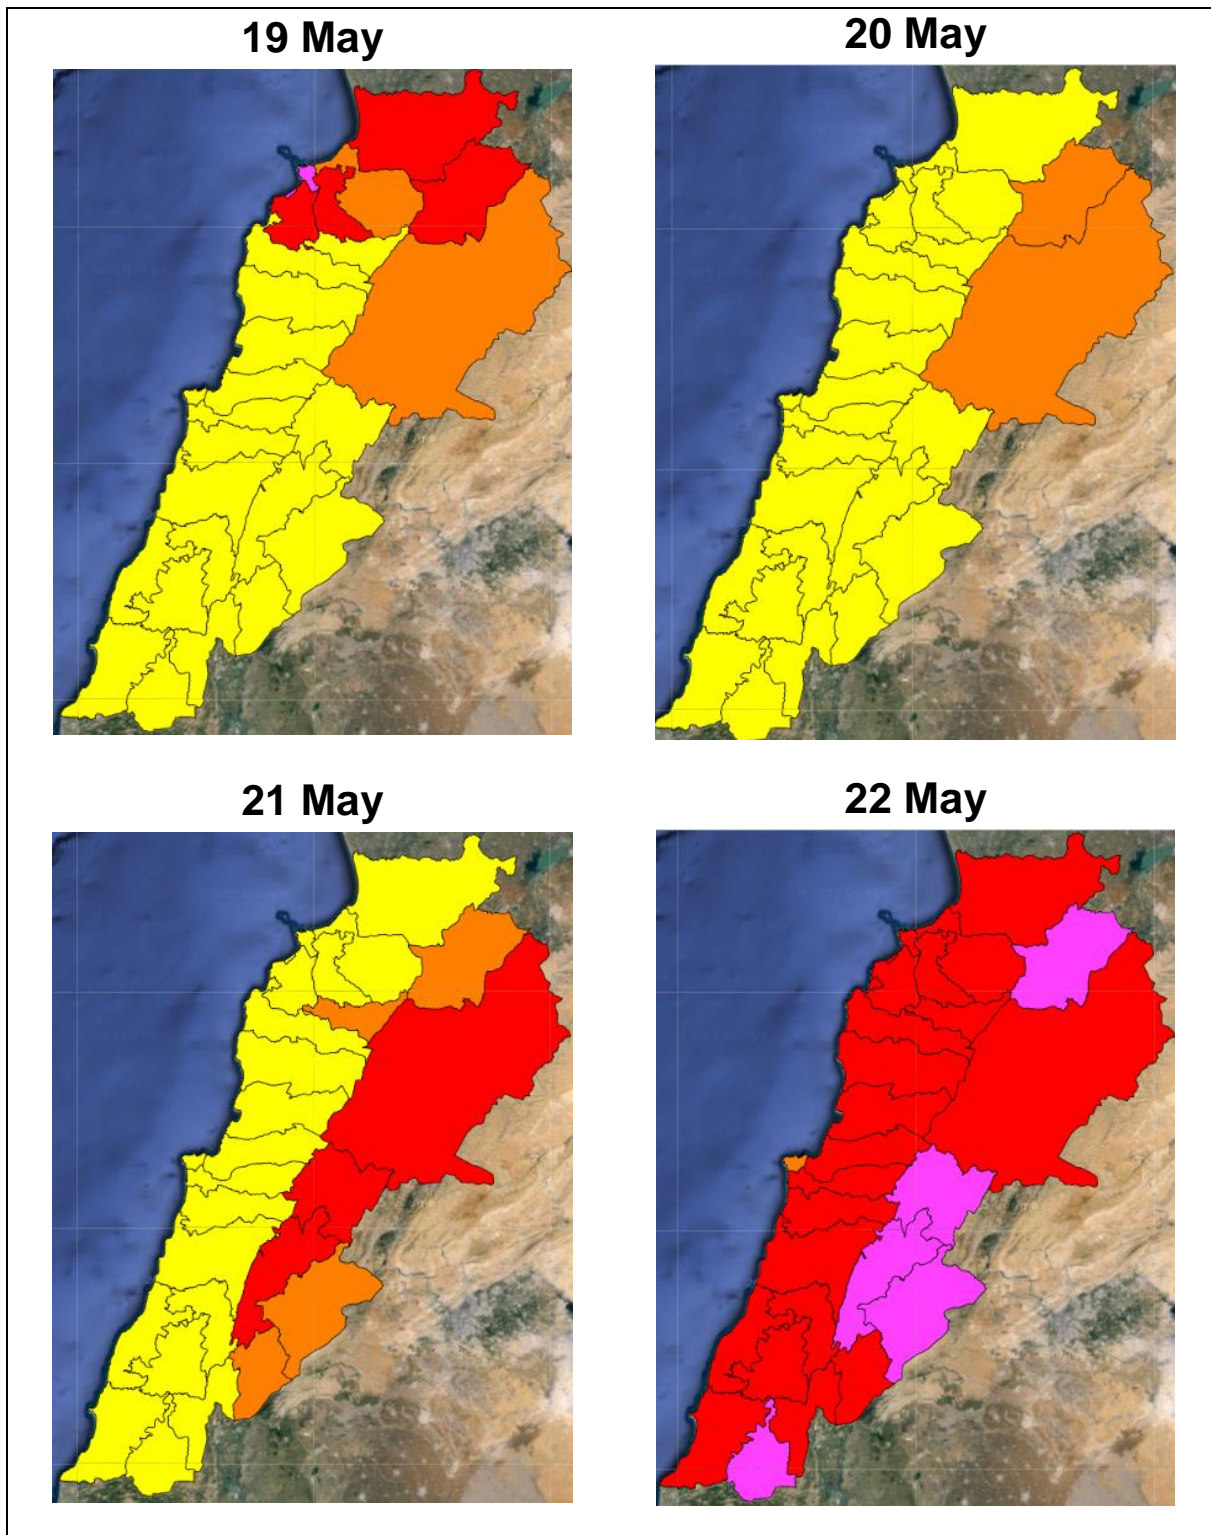

Beirut, 20 May 2016

FIRE RISK INDEX

Layer Legend:
Lebanon Wildfire Risk Index 1

Data: Run: 20/05/2016 00:00. Forecast for 20
Model: RISICO for the Republic of Lebanon
Variable: Fire Weather Index
Spatial Resolution: Caza