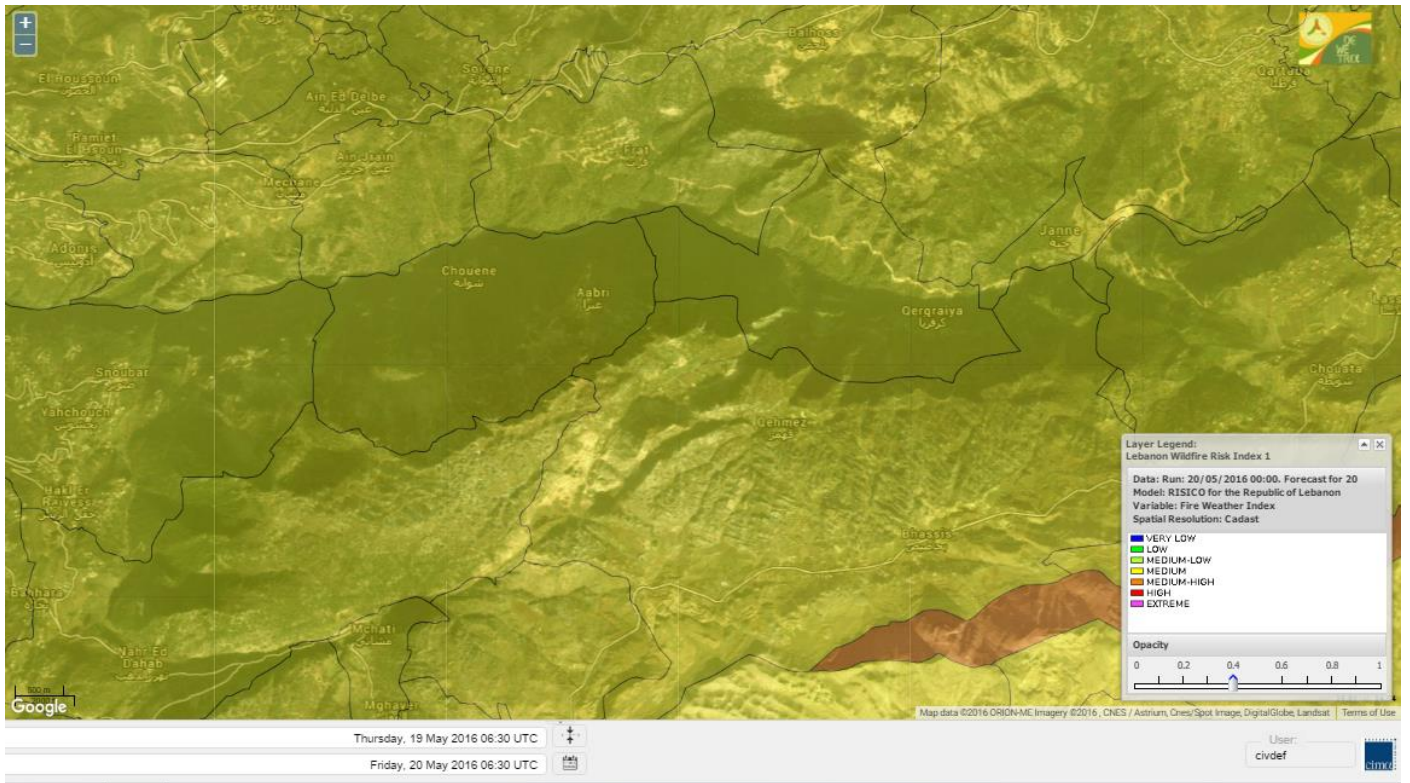

Jabal Moussa Reserve Forecast for 20 May 2016