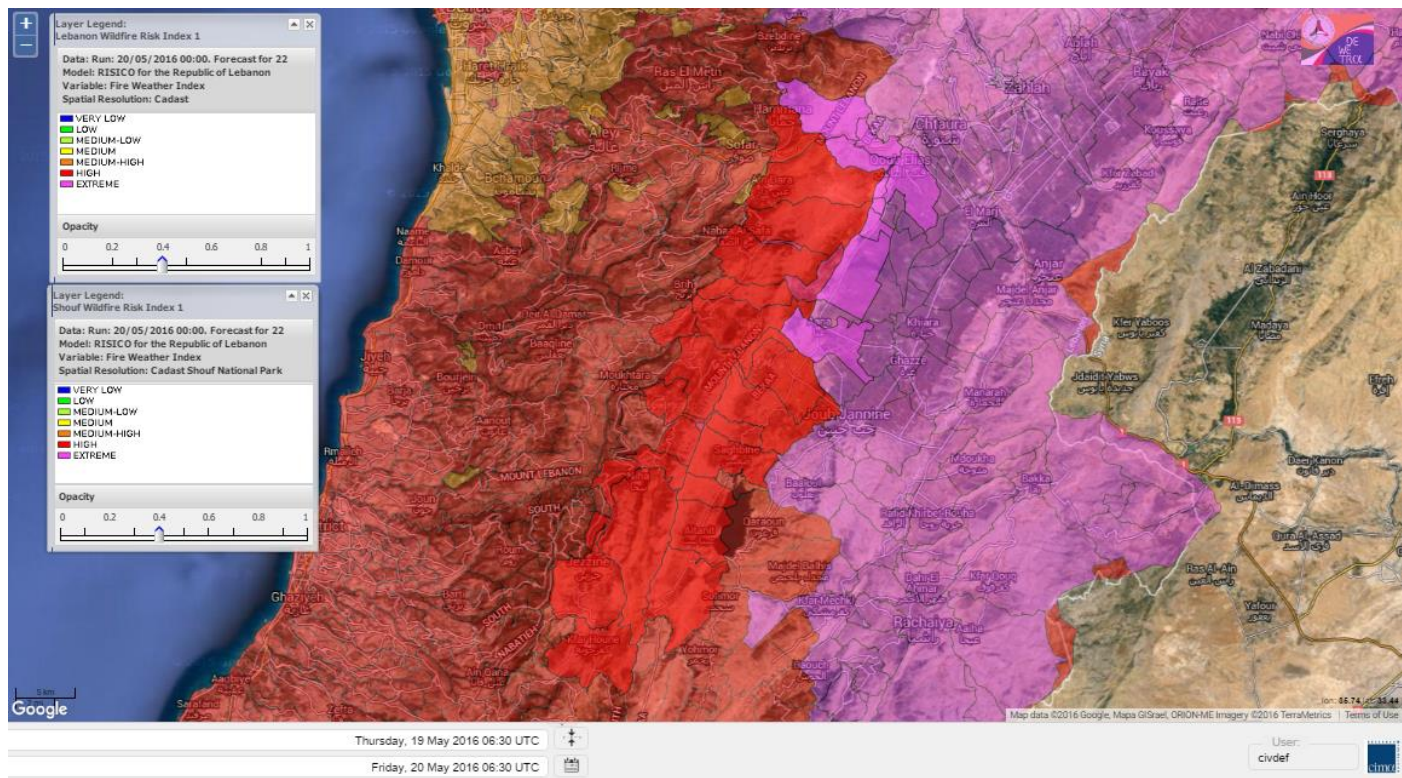

Shouf Biosphere Reserve Forecast for 22 May 2016