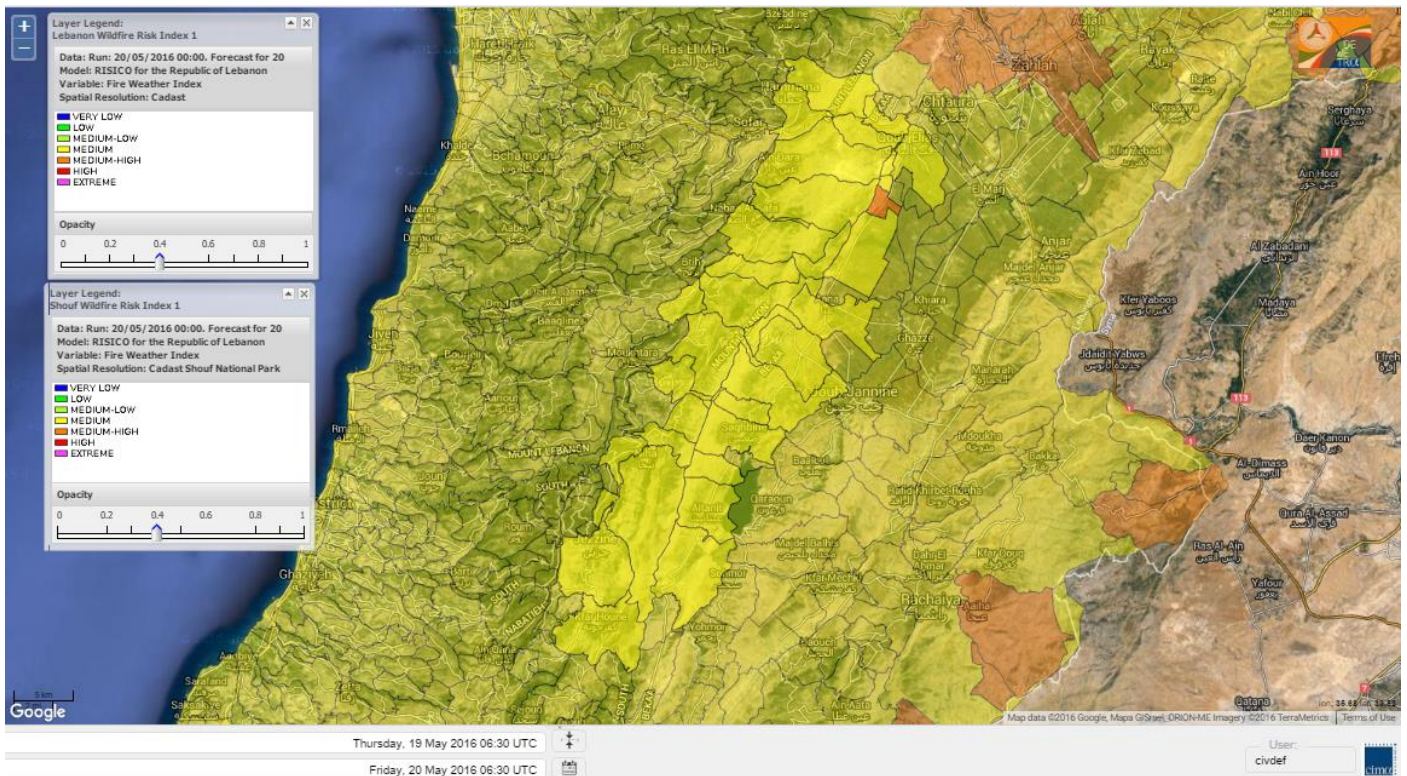

- VERY LOW
- LOW
- MEDIUM-LOW
- MEDIUM
- MEDIUM-HIGH
- HIGH
- EXTREME

Lebanon for 20 May 2016

Lebanon for 21 May 2016

Lebanon for 22 May 2016

Shouf Biosphere Reserve Forecast for 20 May 2016

Shouf Biosphere Reserve Forecast for 21 May 2016