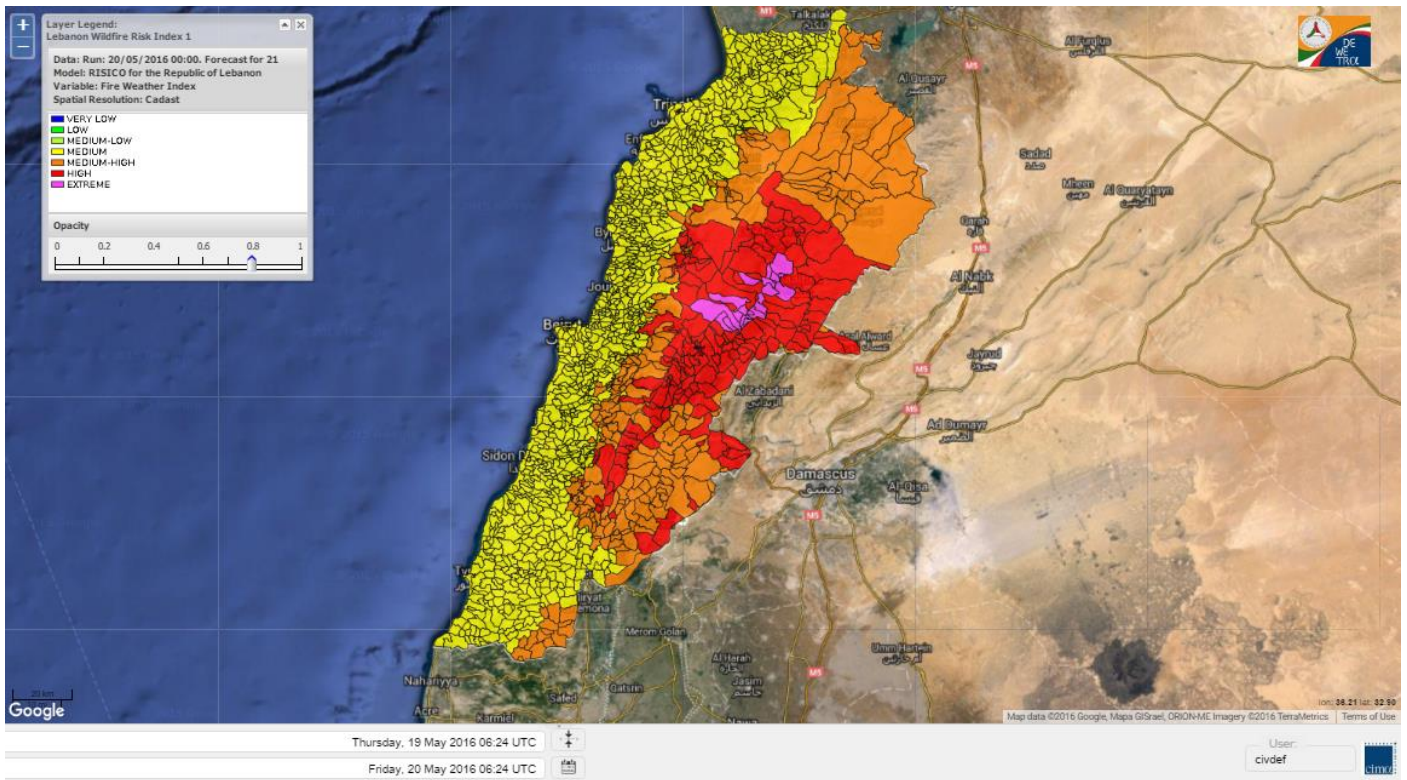

Lebanon for 21 May 2016