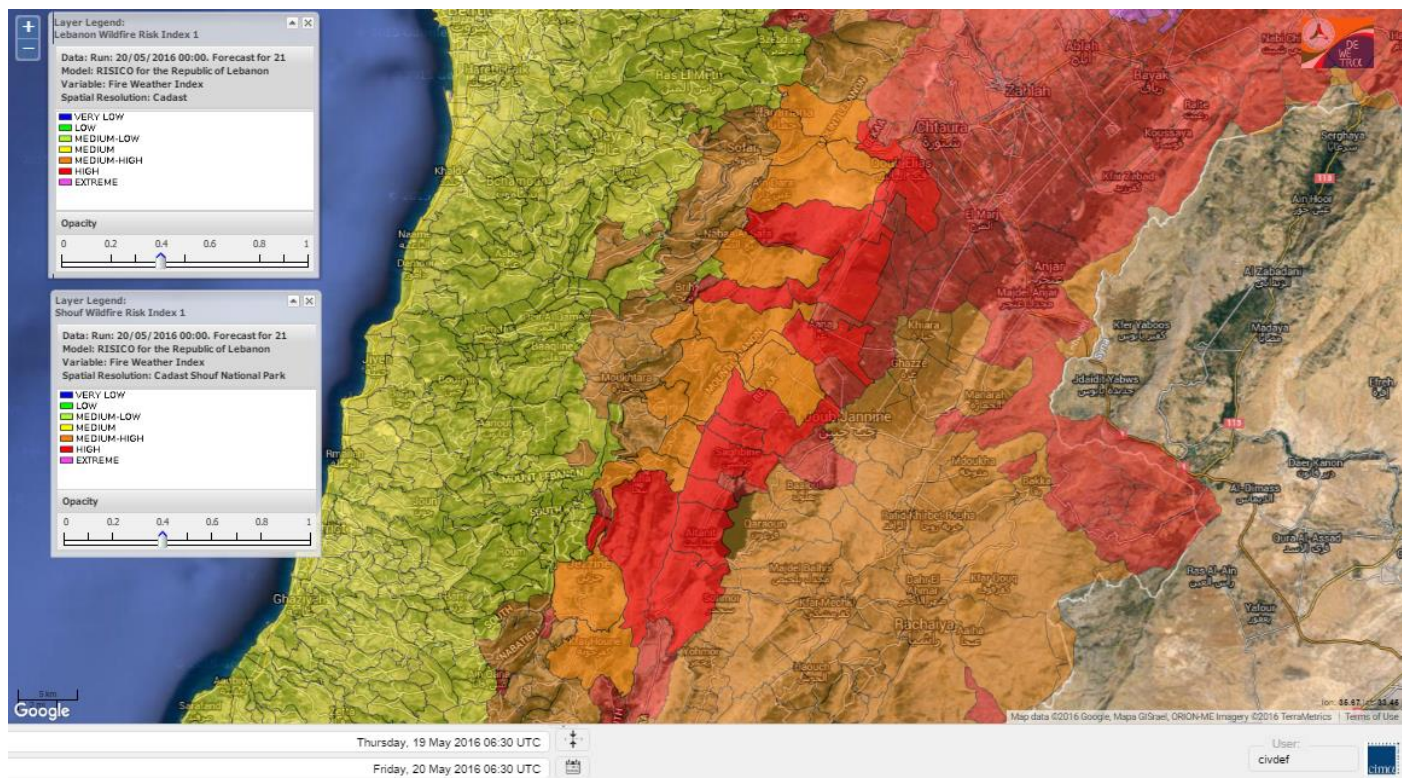

- VERY LOW
- LOW
- MEDIUM-LOW
- MEDIUM
- MEDIUM-HIGH
- HIGH
- EXTREME

Lebanon for 20 May 2016

Lebanon for 21 May 2016

Lebanon for 22 May 2016

Shouf Biosphere Reserve Forecast for 20 May 2016

Shouf Biosphere Reserve Forecast for 21 May 2016