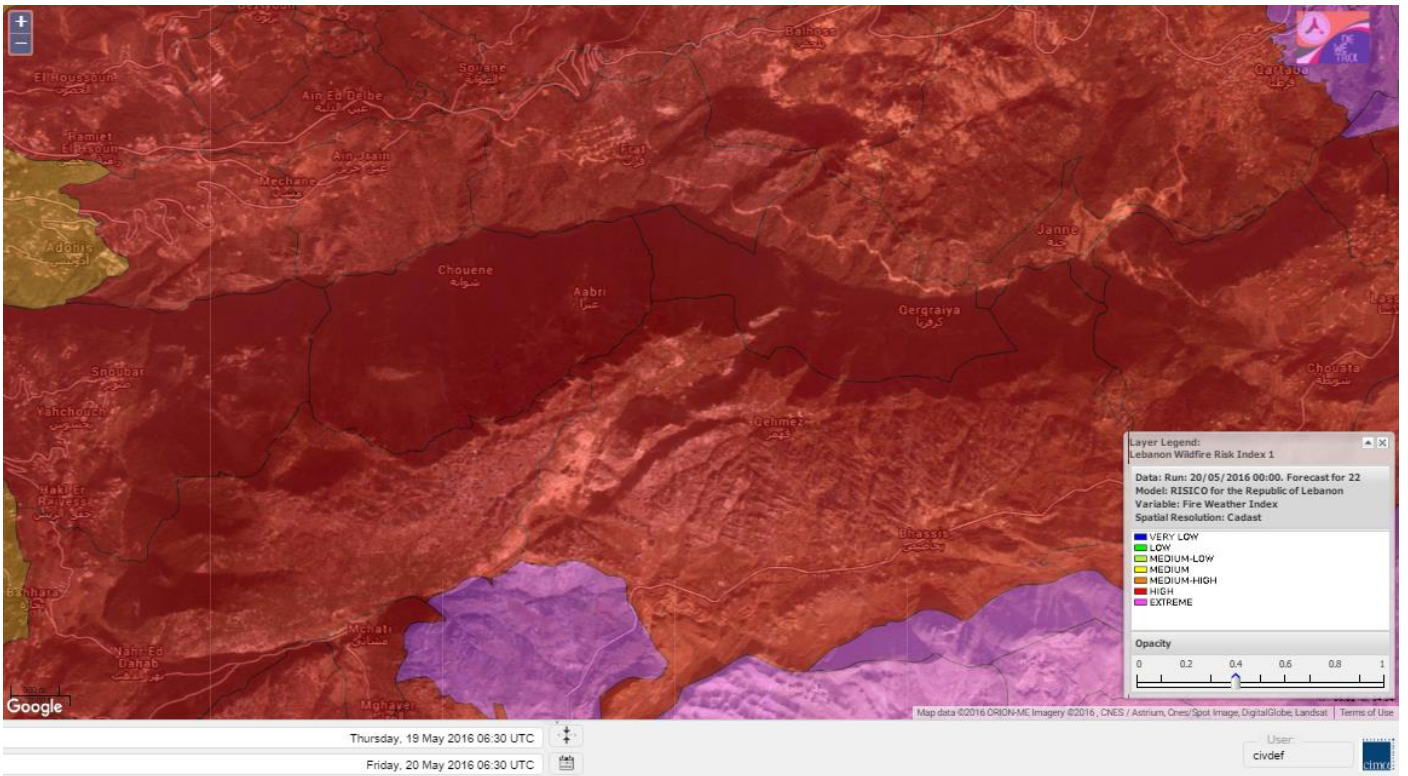

Shouf Biosphere Reserve Forecast for 22 May 2016

Jabal Moussa Reserve Forecast for 20 May 2016

Jabal Moussa Reserve Forecast for 21 May 2016

Jabal Moussa Reserve Forecast for 22 May 2016

Nord

Koura

Municipality	20-May	21-May	22-May	Municipality	20-May	21-May	22-May	Municipality	20-May	21-May	22-May
Aaba	M	M	H	Afsaddiq	M	M	H	Ain Ekriane	M	M	H
Amioun	M	M	H	Anfeh	M	M	MH	Badbhoun	M	M	H
Barghoun	M	M	H	Barsa	M	M	H	Batroumine	M	M	H
Bdebba	M	M	H	Bechmizzine	M	M	H	Bednayel El-Koura	M	M	MH
Bhabbouch El-Koura	M	M	H	Bkeftine	M	M	H	Bnehran	M	M	H
Bqaiiaa El-Koura	M	M	H	Bsarma	M	M	H	Btaaboura	M	M	H
Bterram	M	M	H	Btouratij	M	M	H	Bziza	M	M	H
Dar Beechtar	M	M	H	Dar Chmezzine	M	M	H	Deddeh	M	M	H
Deir El-Balamand	M	M	H	Fih	M	M	H	Hraiche	M	M	H
Ijdaabrine	M	M	MH	Kaftoun	M	M	H	Kefraya El-Koura	M	M	MH
Kfarakka	M	M	H	Kfarhata	M	M	MH	Kfarhazir	M	M	H
Kfarkahel	M	M	H	Kfarsaroun	M	M	H	Kosba	M	M	H
Mejdel el-Koura	M	M	H	Nakhle	M	M	H	Qalhat	M	M	H
Ras Masqa	M	M	H	Rechdibbine	M	M	H	Zakroun	M	M	H
Zgharta El-Mtaouile	M	M	H								