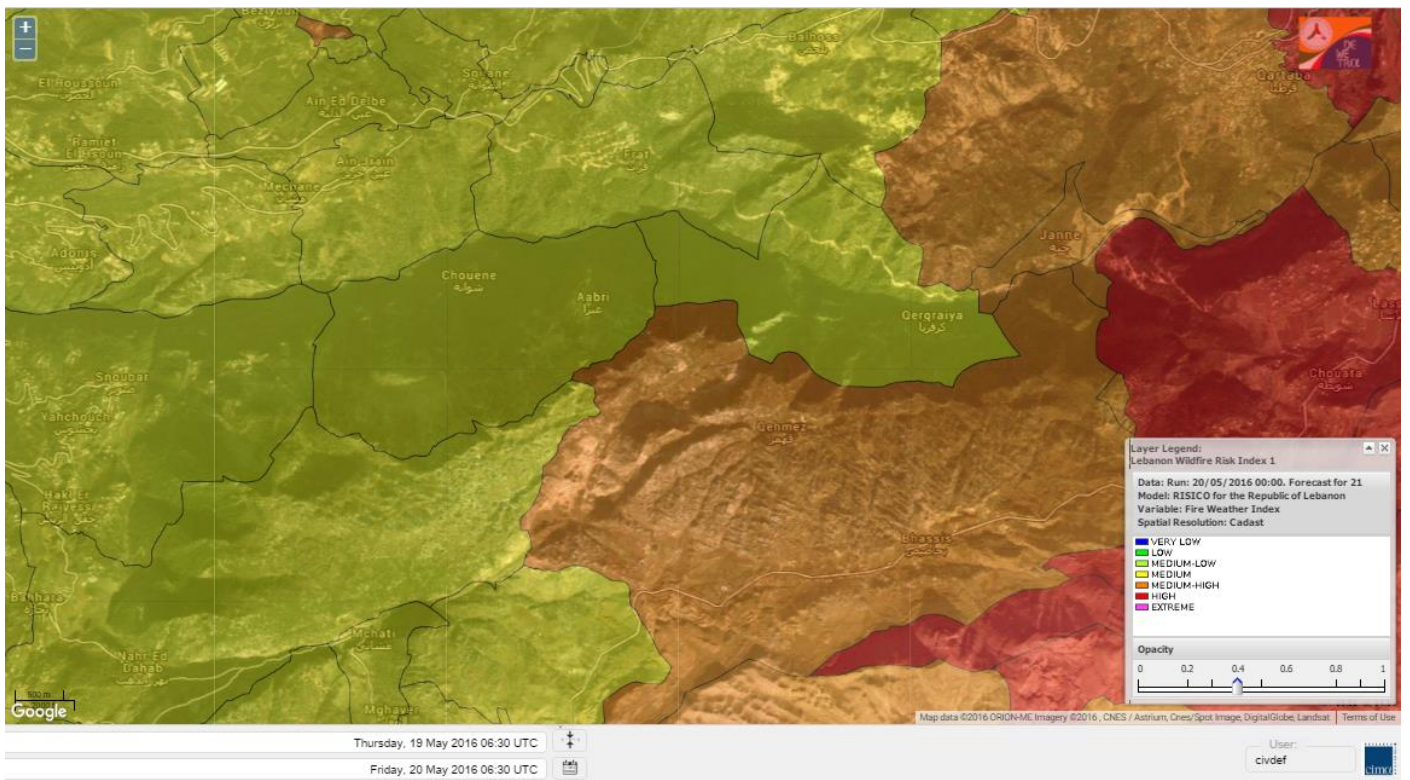

Jabal Moussa Reserve Forecast for 21 May 2016