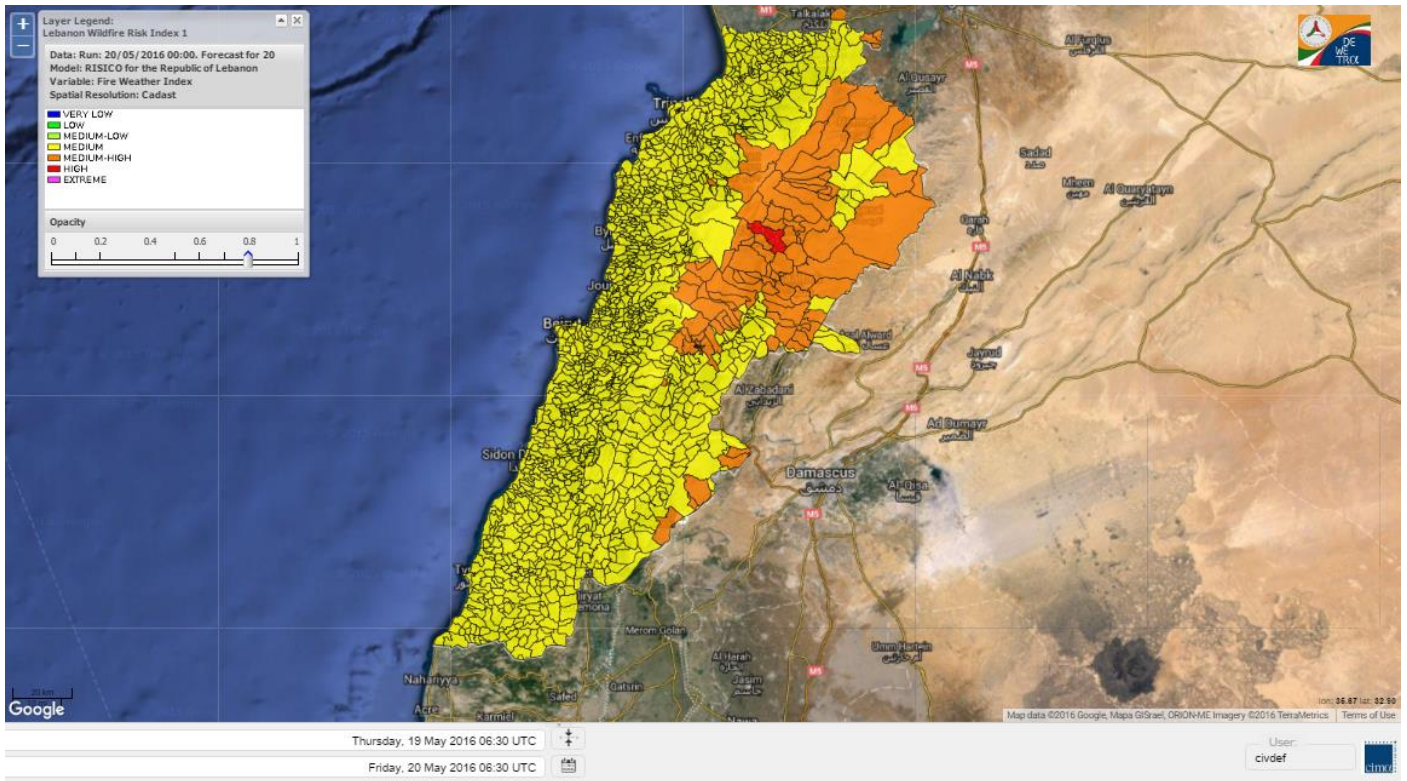

Lebanon for 20 May 2016