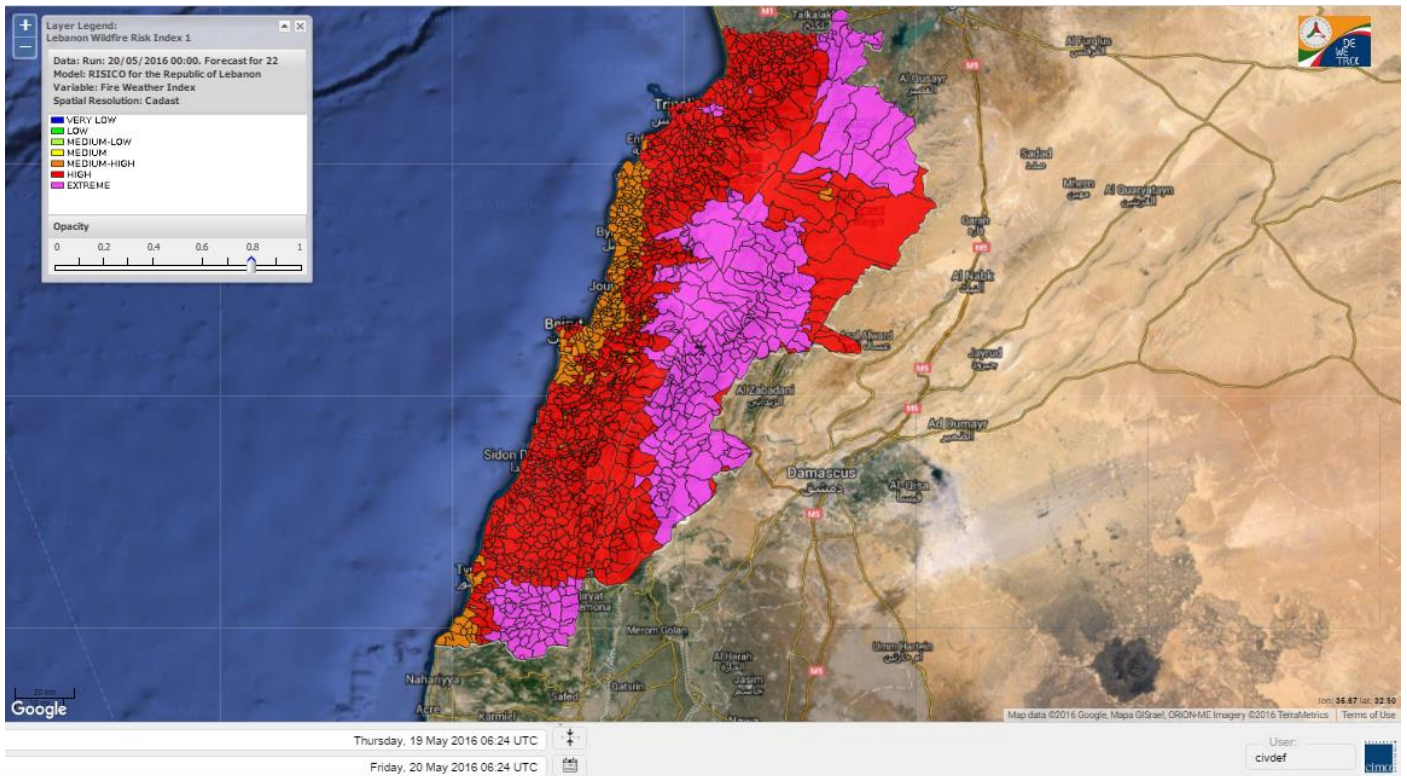

- VERY LOW
- LOW
- MEDIUM-LOW
- MEDIUM
- MEDIUM-HIGH
- HIGH
- EXTREME

Lebanon for 20 May 2016

Lebanon for 21 May 2016

Lebanon for 22 May 2016

Shouf Biosphere Reserve Forecast for 20 May 2016

Shouf Biosphere Reserve Forecast for 21 May 2016