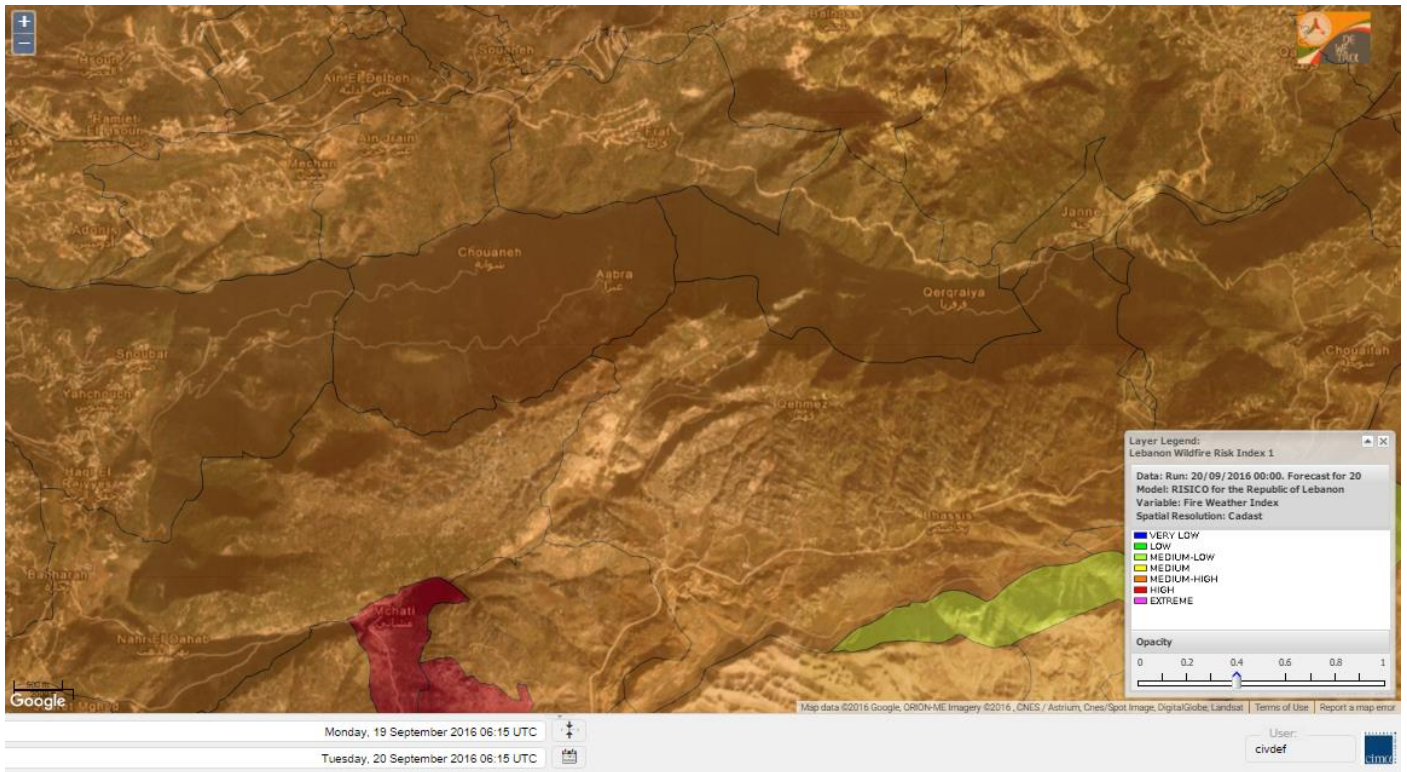

Lebanon for 22 September 2016

Shouf Biosphere Reserve Forecast for 20 September 2016

Shouf Biosphere Reserve Forecast for 21 September 2016

Shouf Biosphere Reserve Forecast for 22 September 2016

Jabal Moussa Reserve Forecast for 20 September 2016