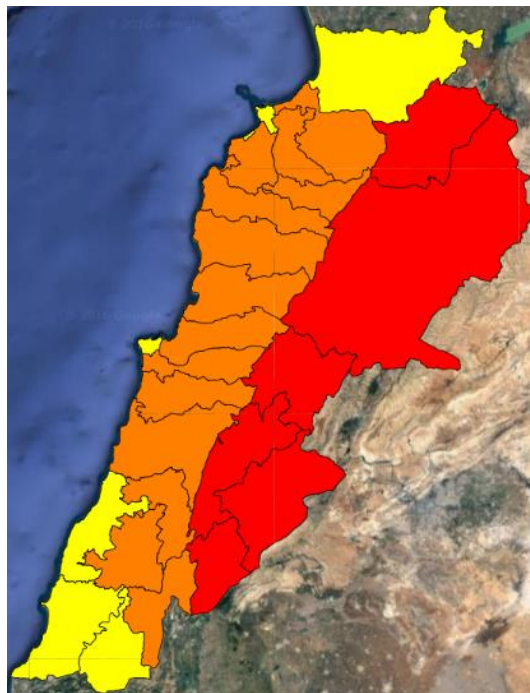

20 September 2016