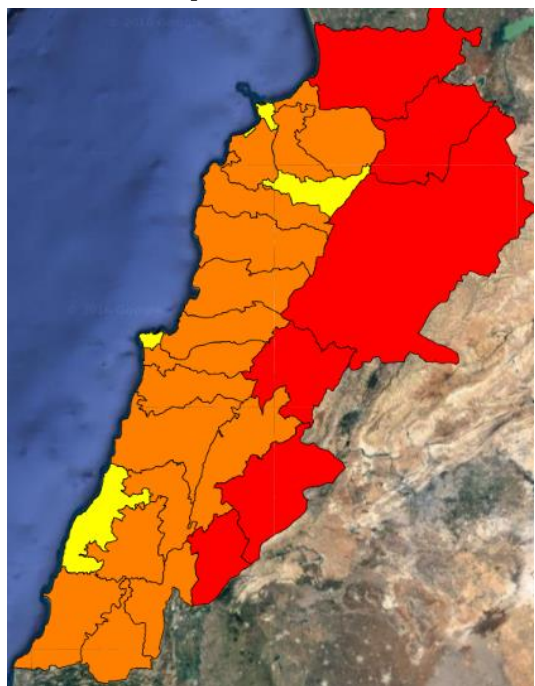

Beirut, 20 September 2016

FIRE RISK INDEX

19 September 2016

20 September 2016

21 September 2016

22 September 2016

Layer Legend:
Lebanon Wildfire Risk Index 1

Data: Run: 20/09/2016 00:00. Forecast for 20
Model: RISICO for the Republic of Lebanon
Variable: Fire Weather Index
Spatial Resolution: Caza