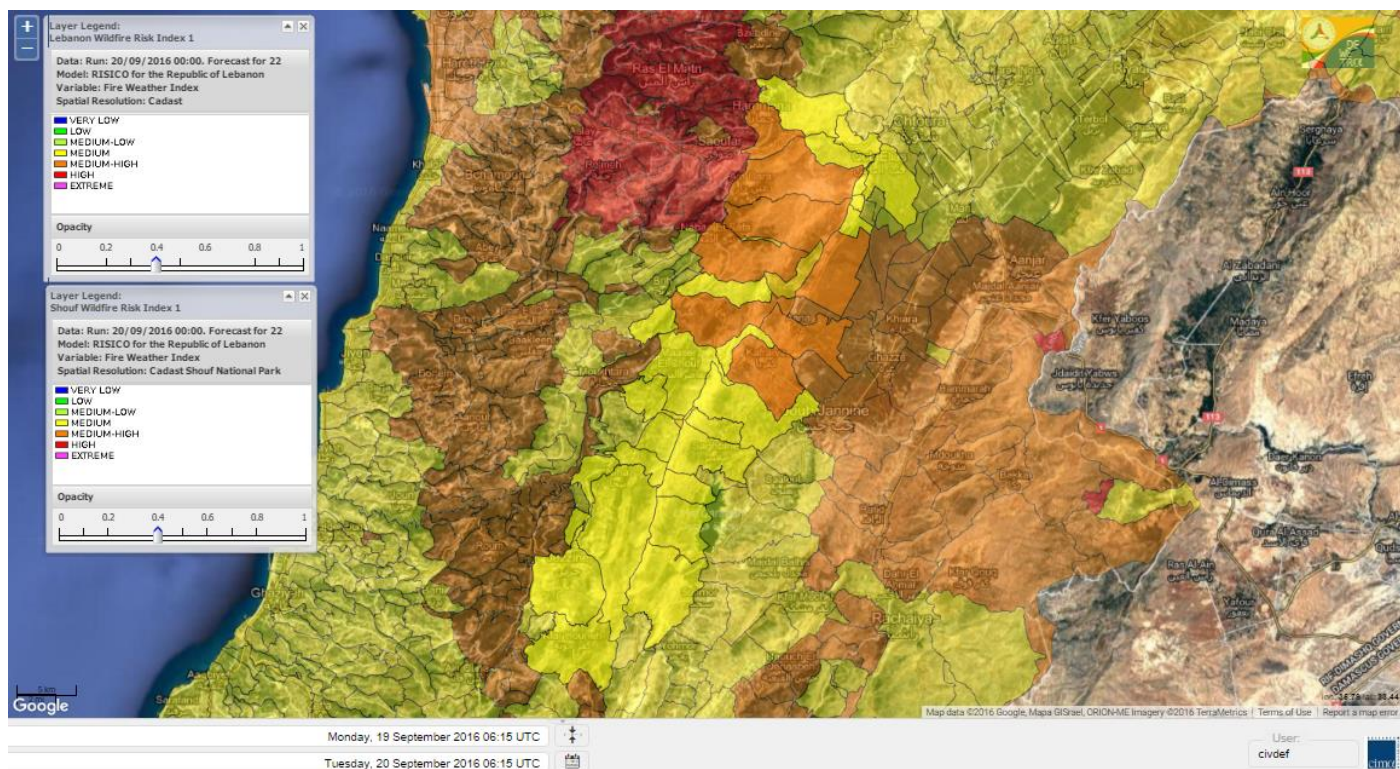

Lebanon for 22 September 2016

Shouf Biosphere Reserve Forecast for 20 September 2016

Shouf Biosphere Reserve Forecast for 21 September 2016

Shouf Biosphere Reserve Forecast for 22 September 2016

Jabal Moussa Reserve Forecast for 20 September 2016