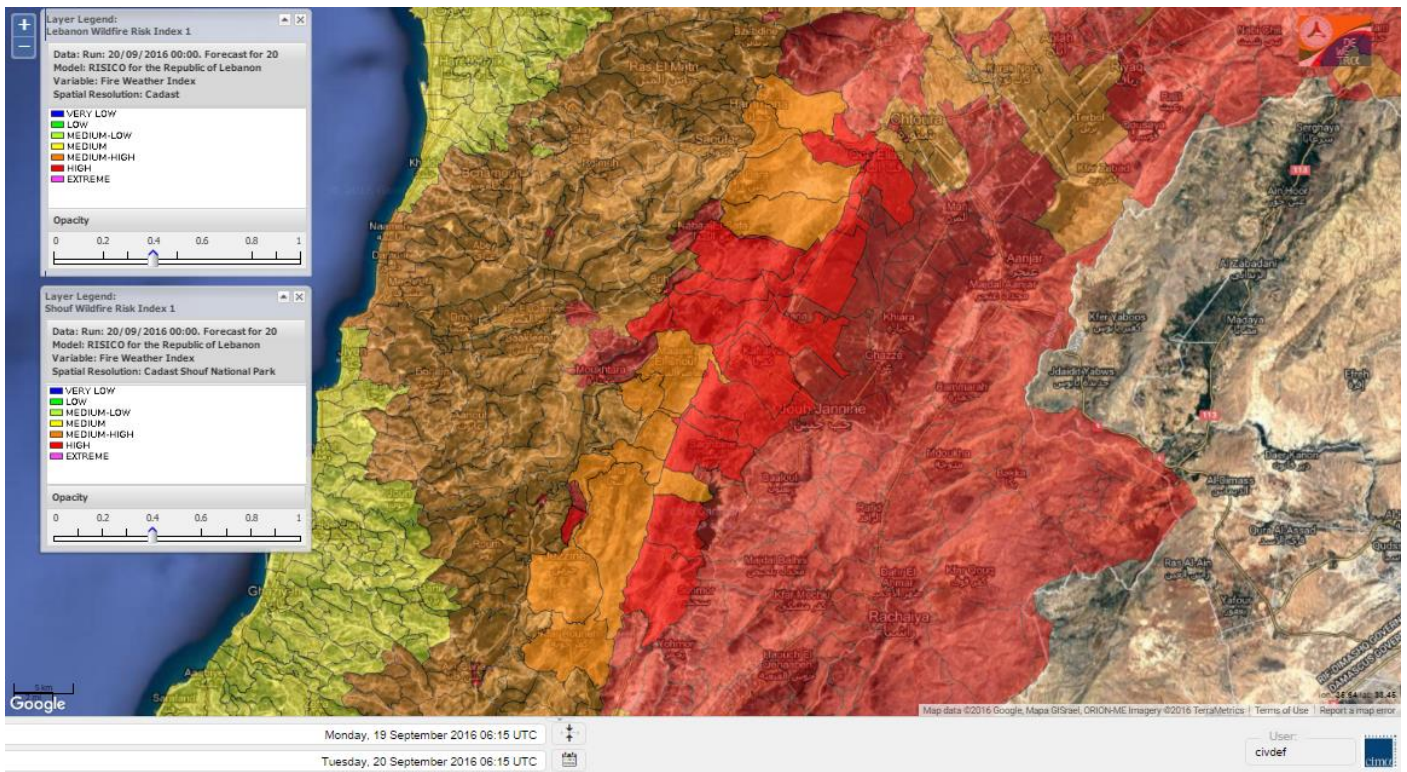

Shouf Biosphere Reserve Forecast for 20 September 2016