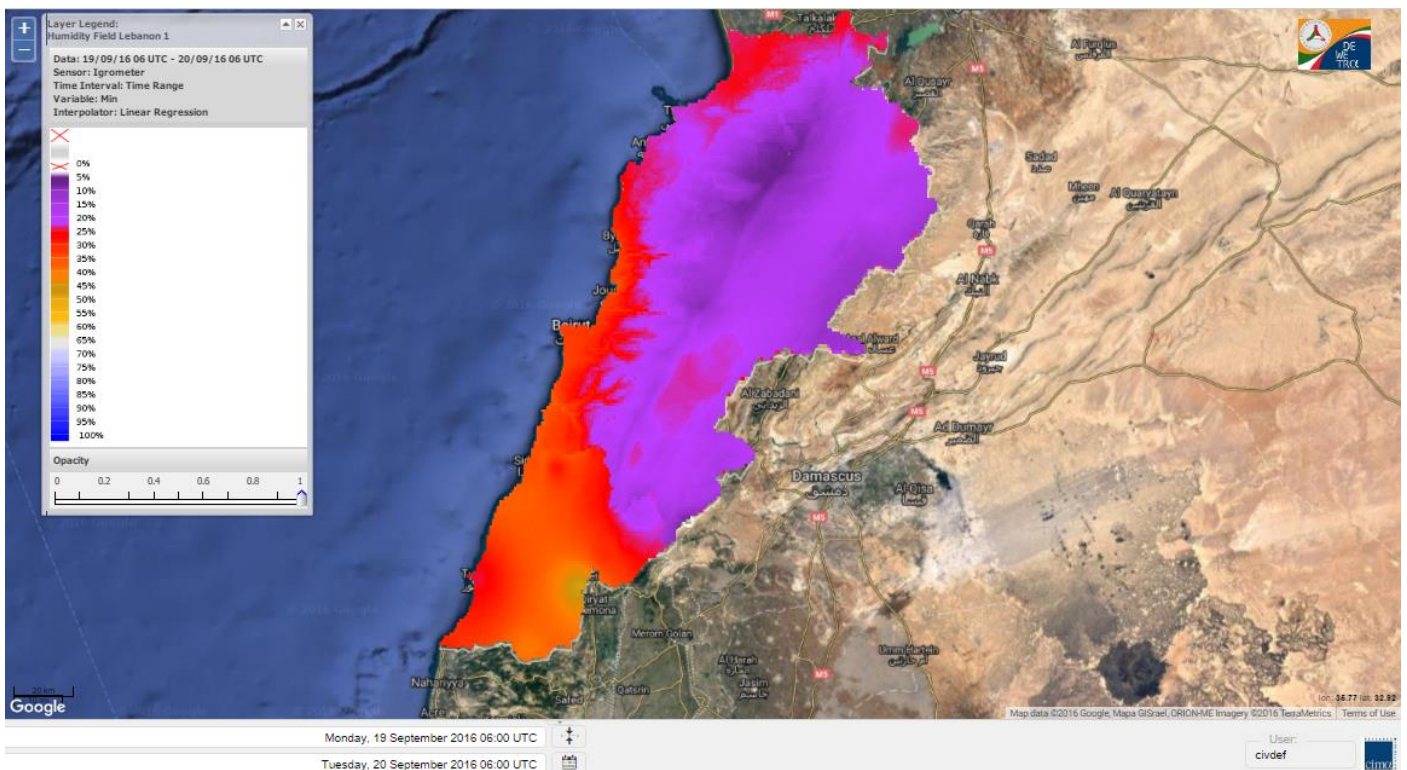

Lebanon humidity for 20 September 2016