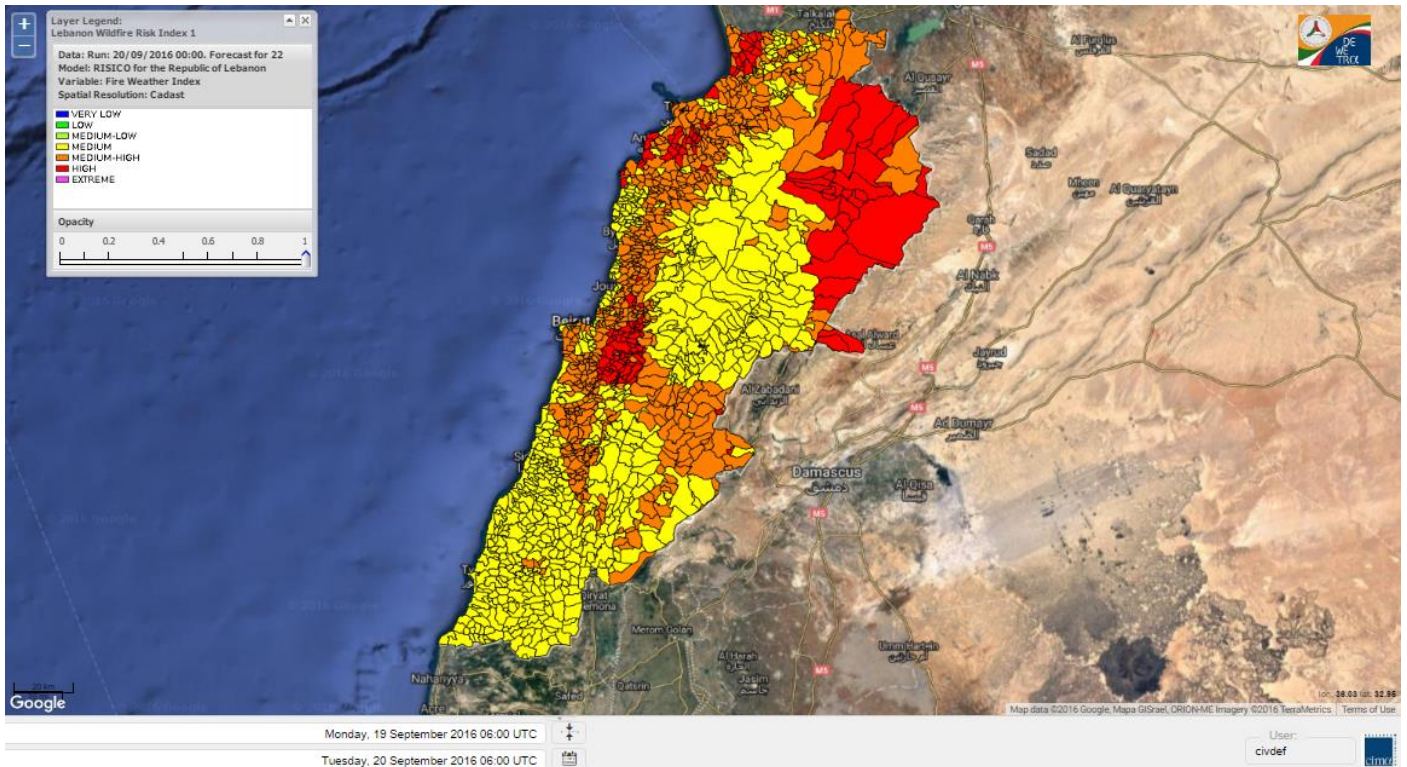

Lebanon for 22 September 2016