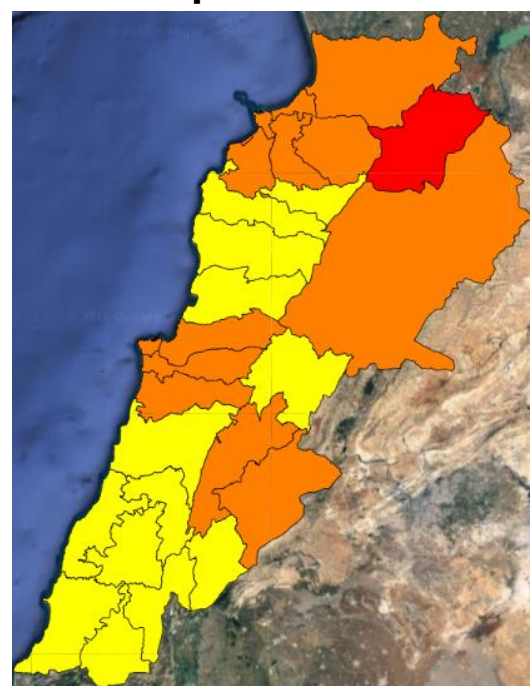

Beirut, 20 September 2016

FIRE RISK INDEX

19 September 2016

20 September 2016

21 September 2016

22 September 2016

Layer Legend:
Lebanon Wildfire Risk Index 1

Data: Run: 20/09/2016 00:00. Forecast for 20
Model: RISICO for the Republic of Lebanon
Variable: Fire Weather Index
Spatial Resolution: Caza