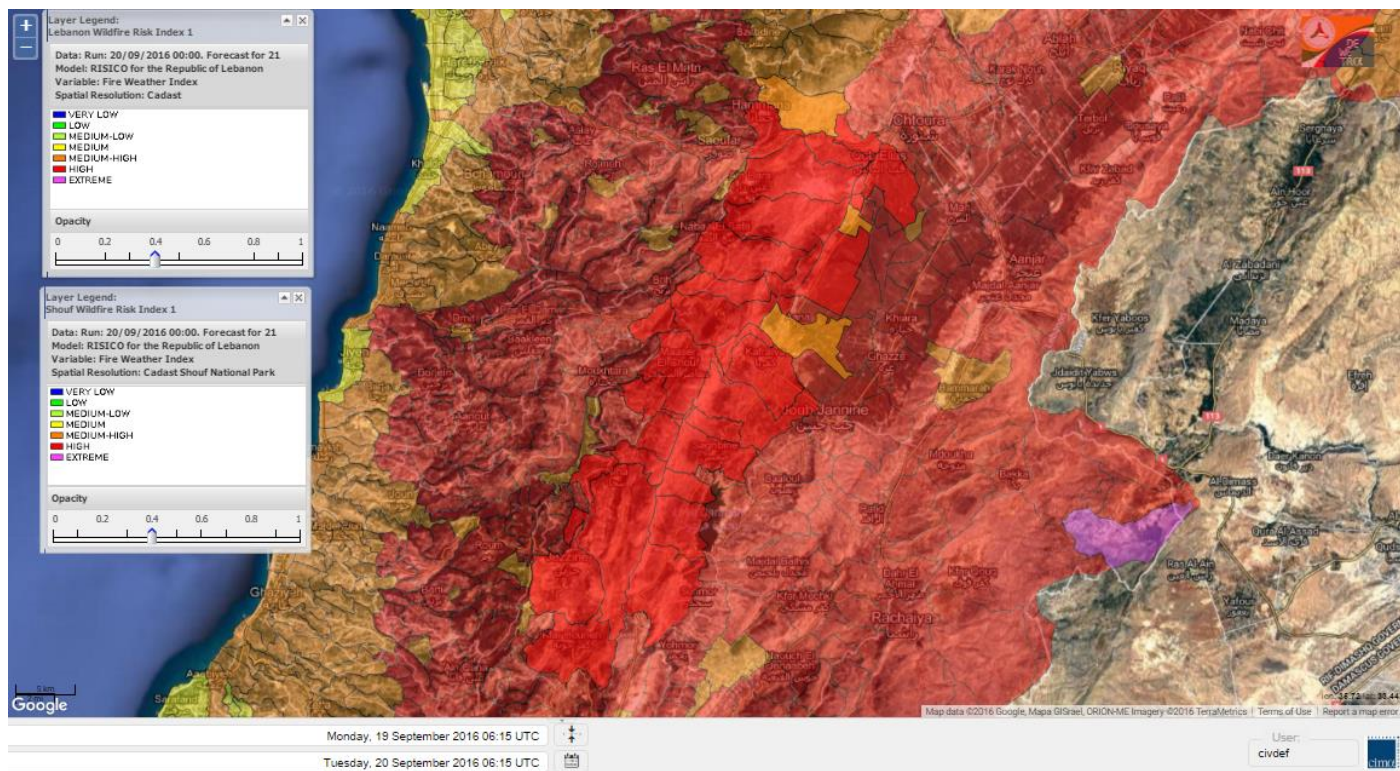

Shouf Biosphere Reserve Forecast for 21 September 2016