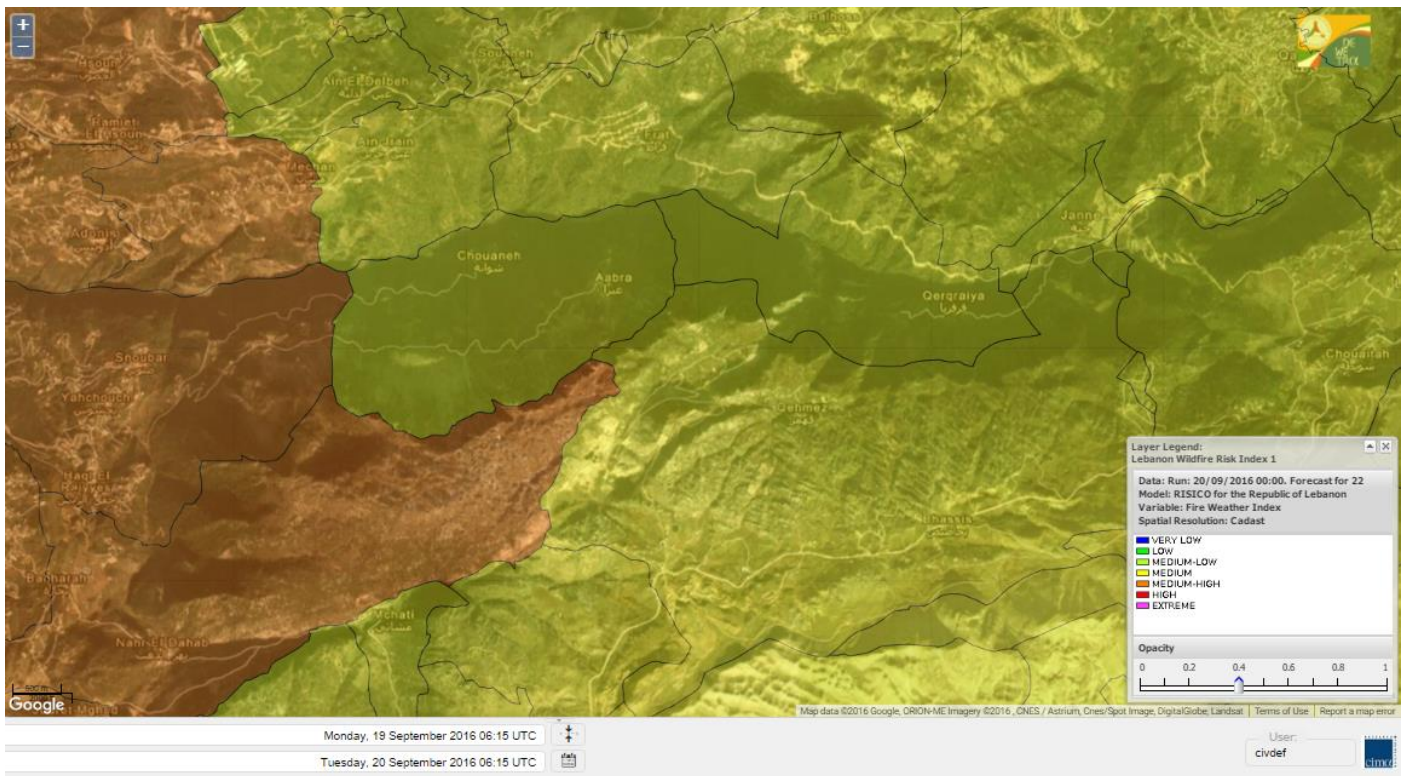

Jabal Moussa Reserve Forecast for 22 September 2016