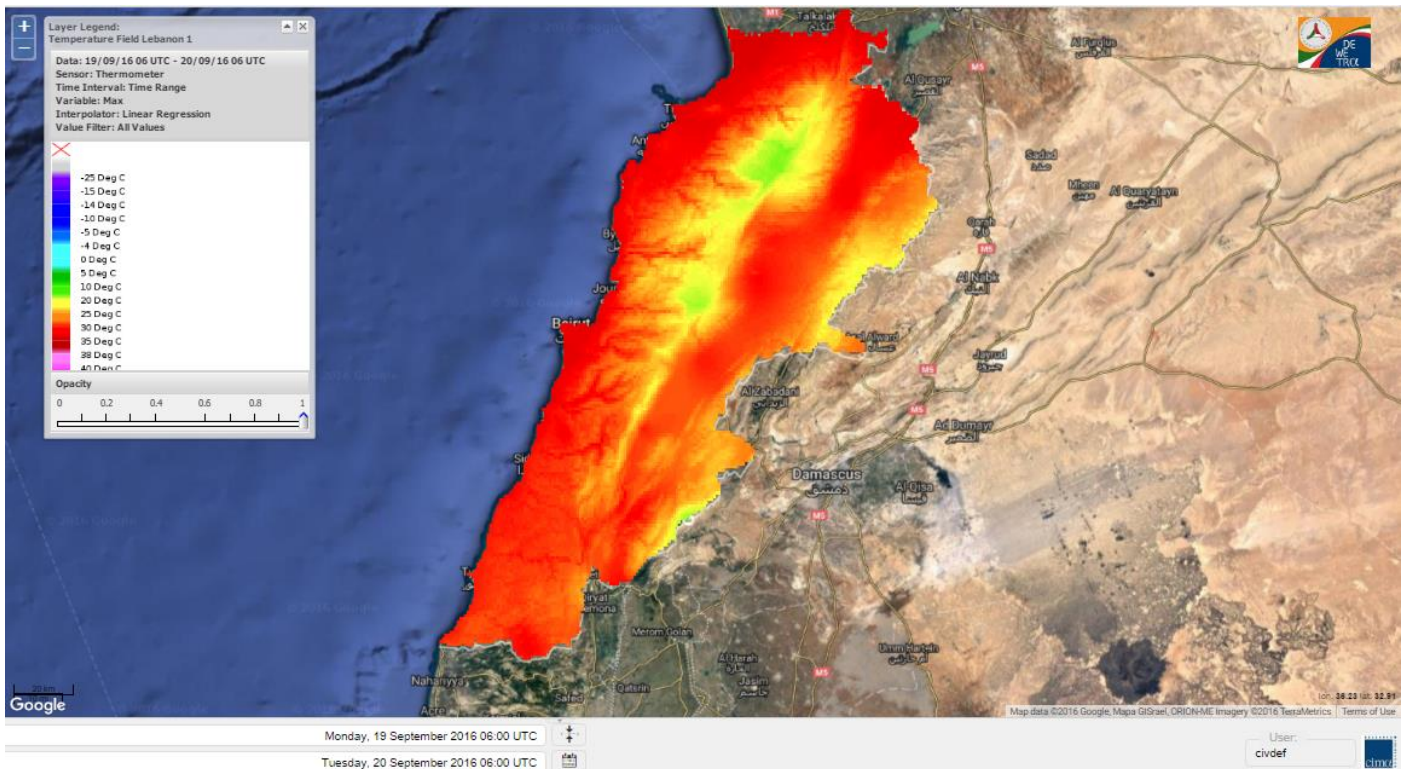

Lebanon temperature for 20 September 2016