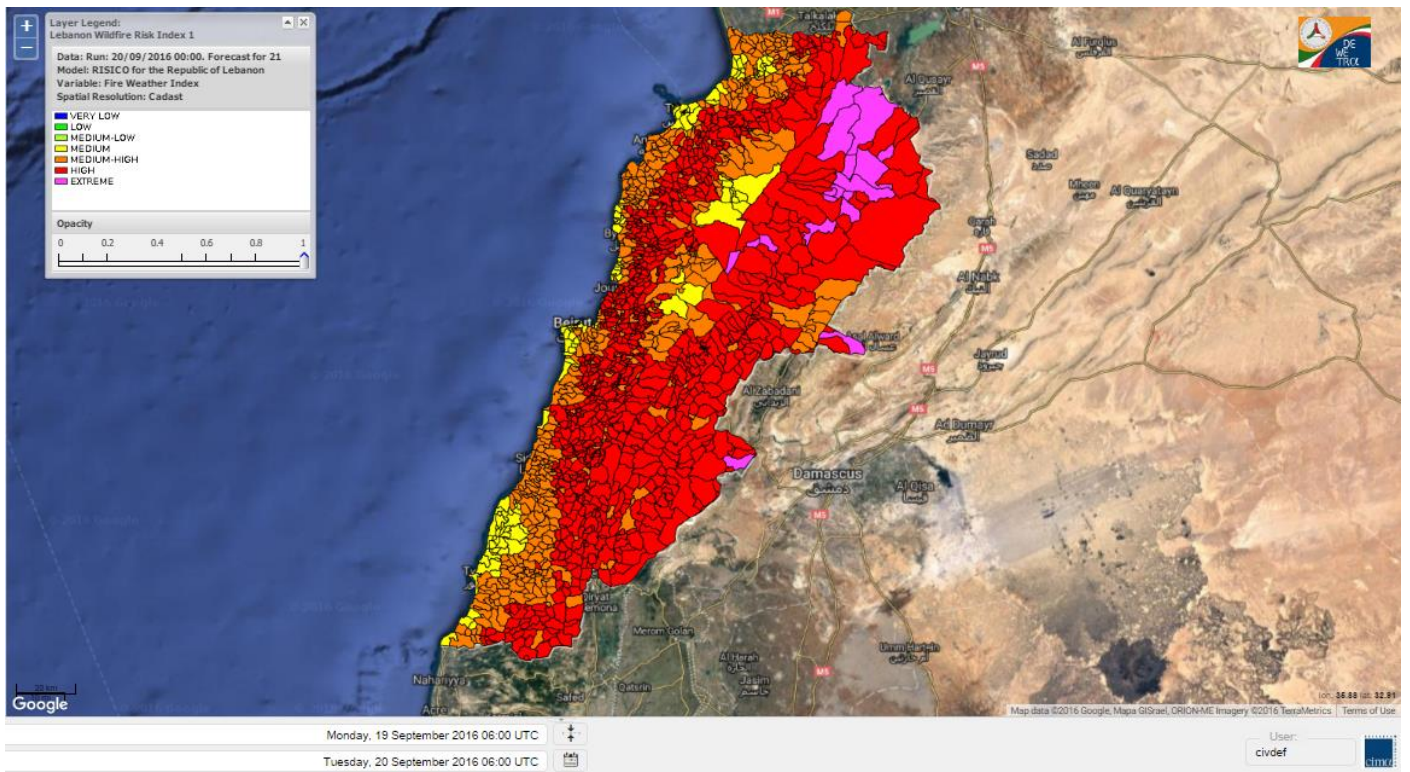

Lebanon for 21 September 2016