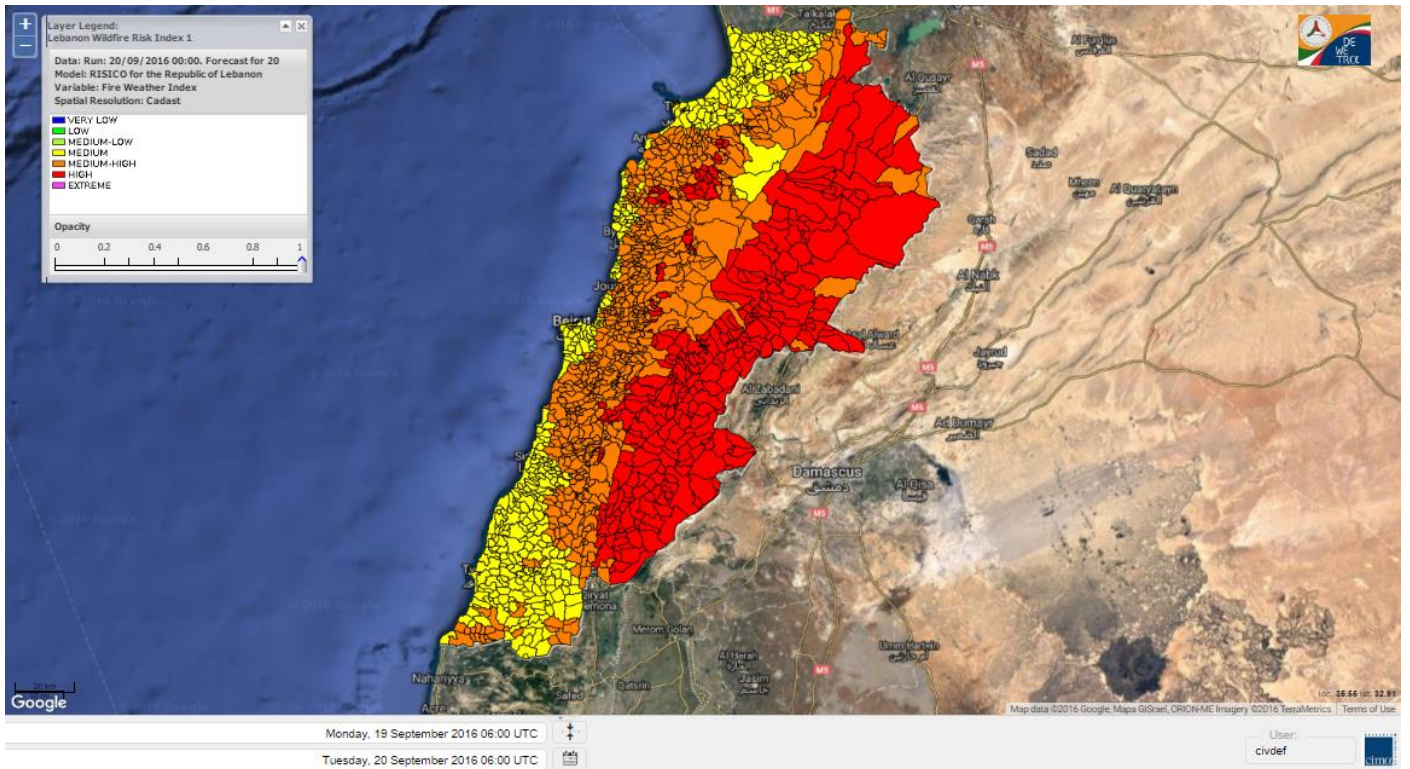

Lebanon for 20 September 2016