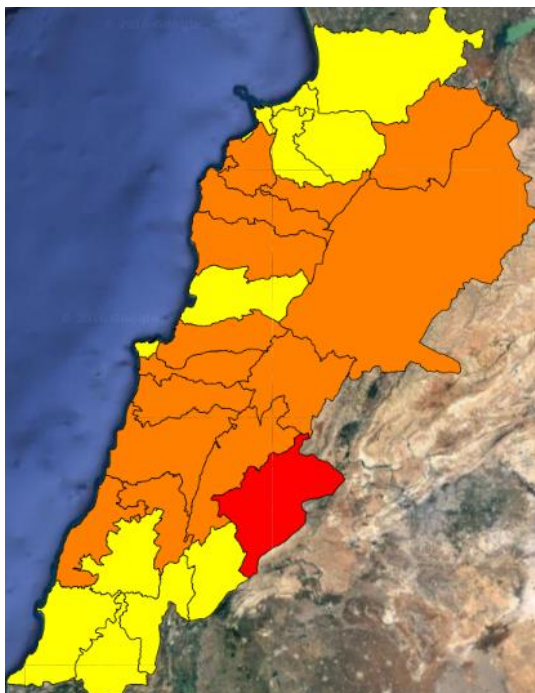

FIRE RISK INDEX

19 September 2016