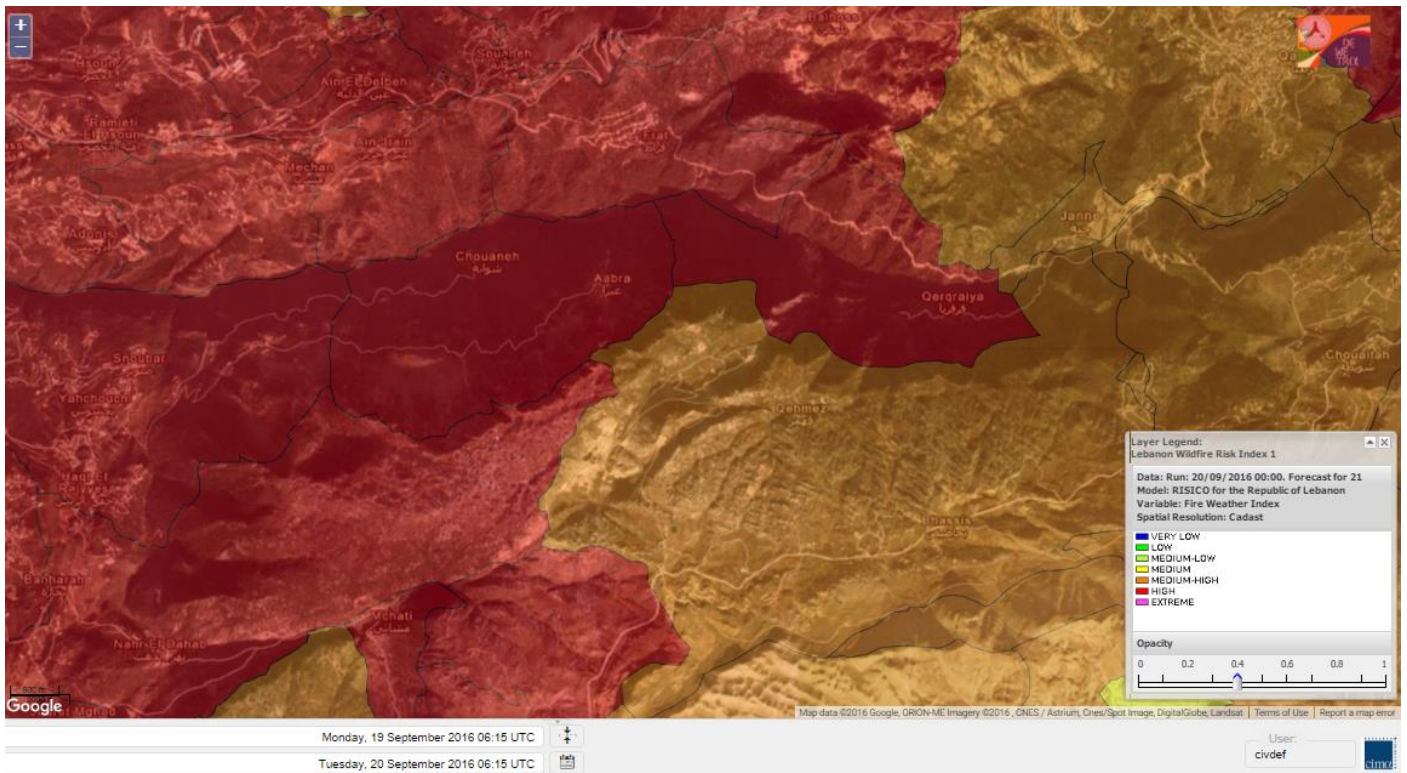

Jabal Moussa Reserve Forecast for 21 September 2016