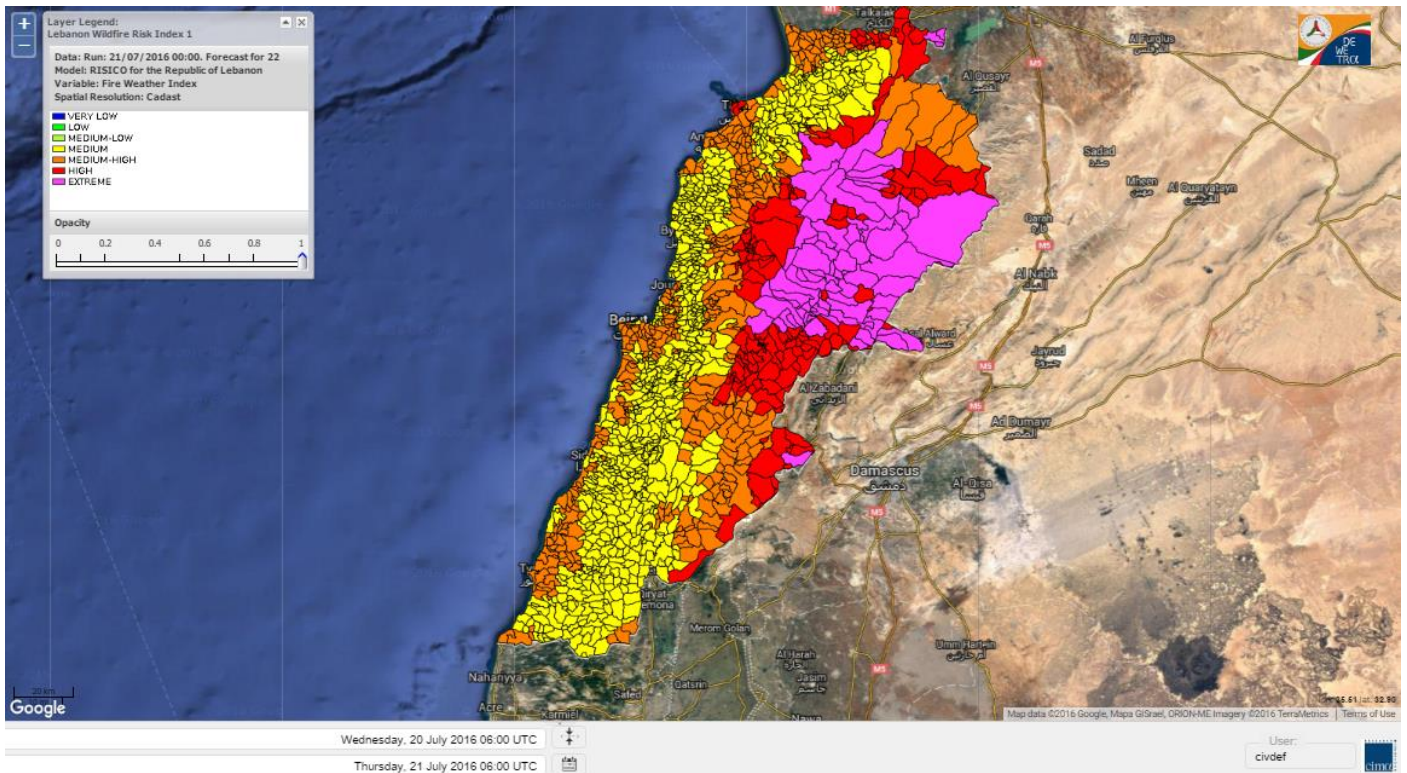

Lebanon for 22 July 2016