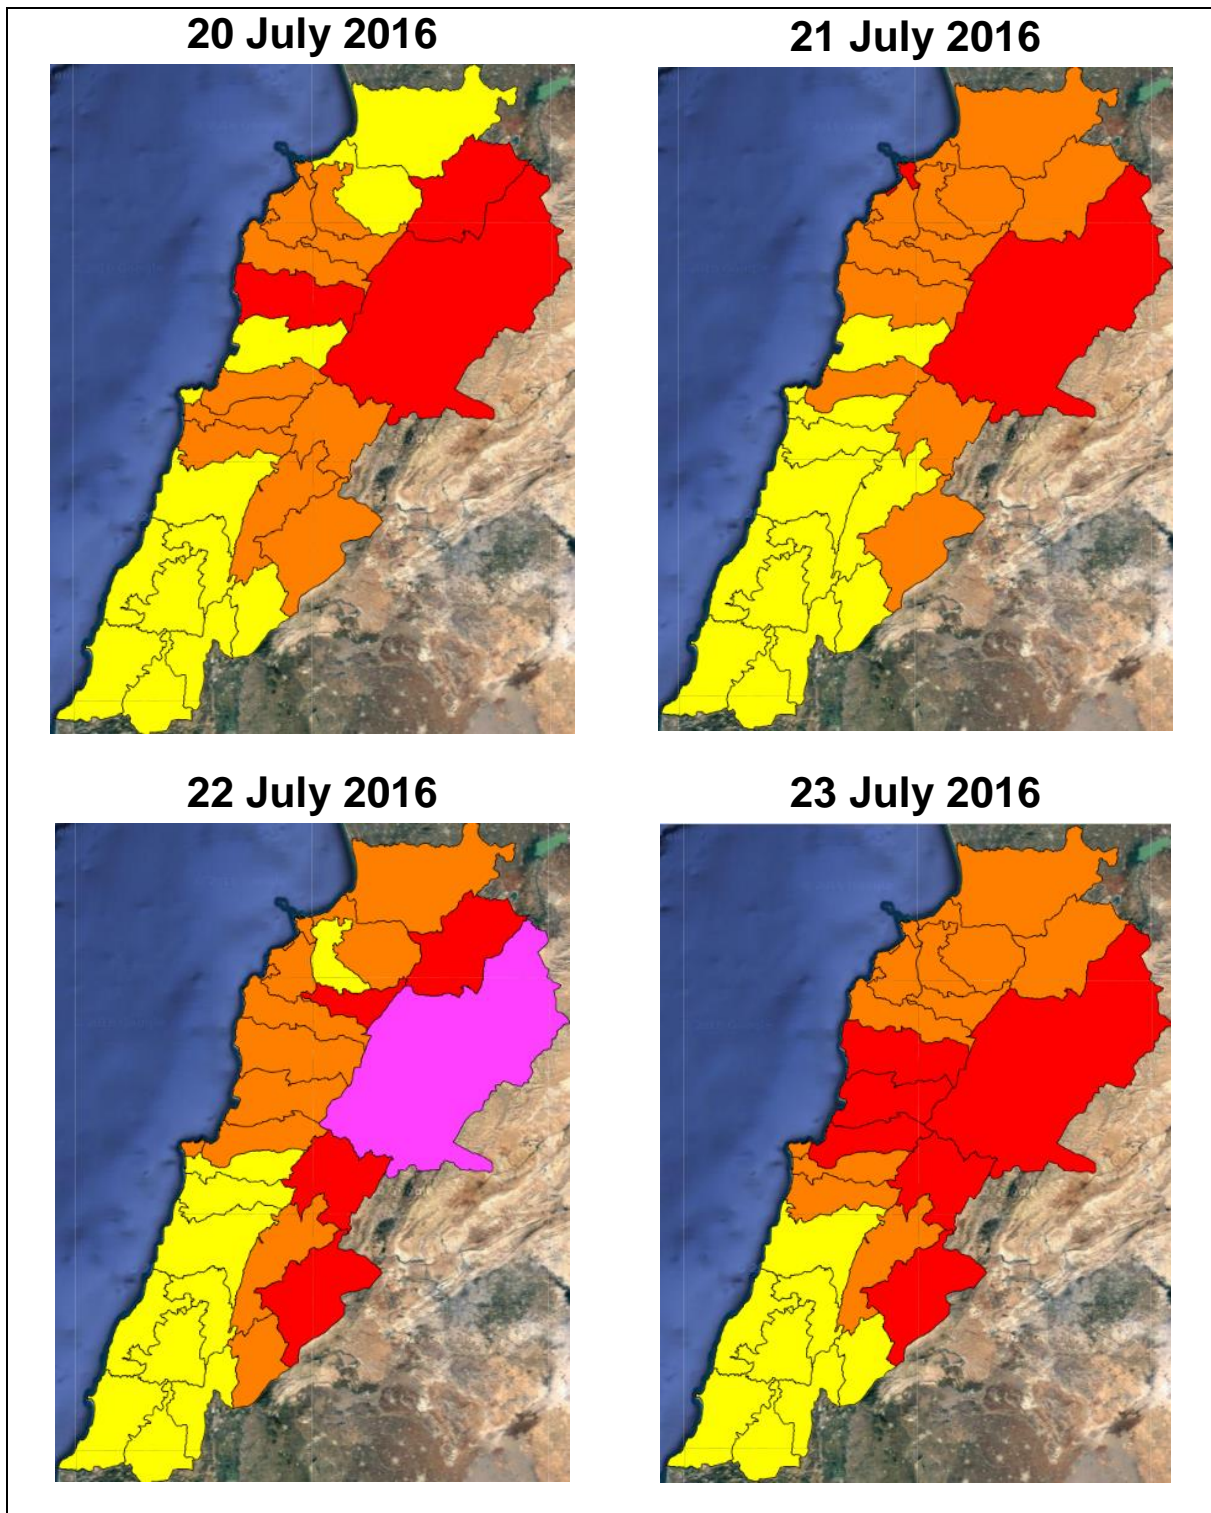

FIRE RISK INDEX

Layer Legend:
Lebanon Wildfire Risk Index 1

Data: Run: 21/07/2016 00:00. Forecast for 21
Model: RISICO for the Republic of Lebanon
Variable: Fire Weather Index
Spatial Resolution: Caza

- VERY LOW
- LOW
- MEDIUM-LOW
- MEDIUM
- MEDIUM-HIGH
- HIGH
- EXTREME