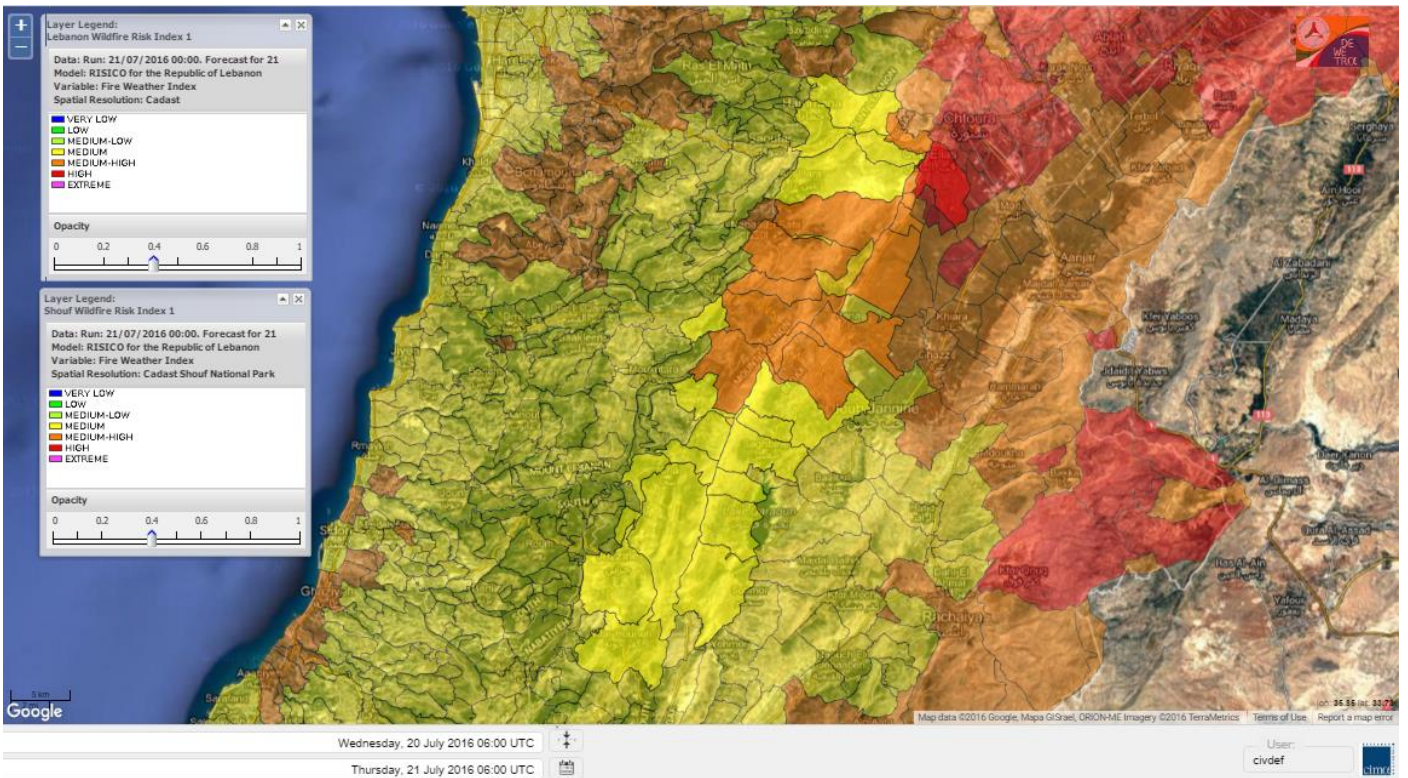

Shouf Biosphere Reserve Forecast for 21 July 2016