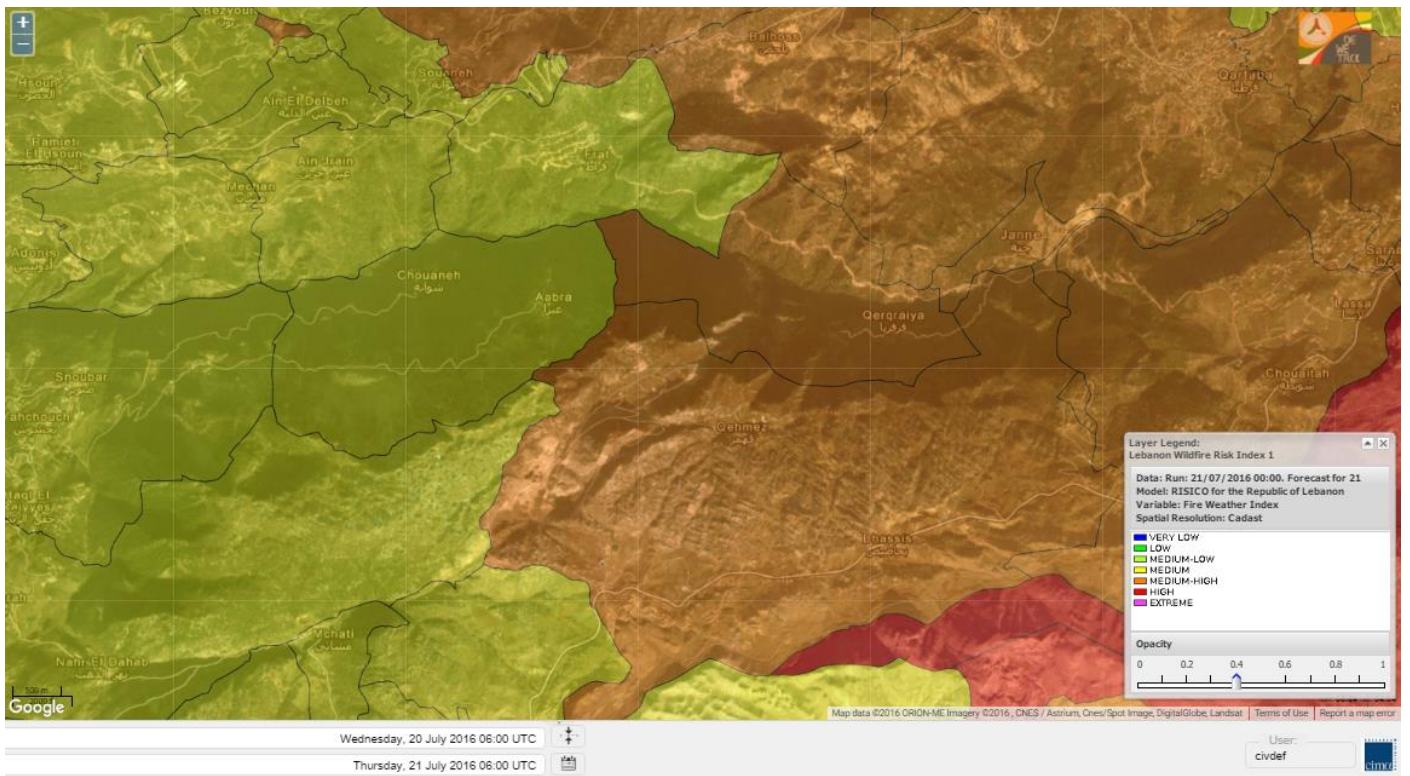

Jabal Moussa Reserve Forecast for 21 July 2016