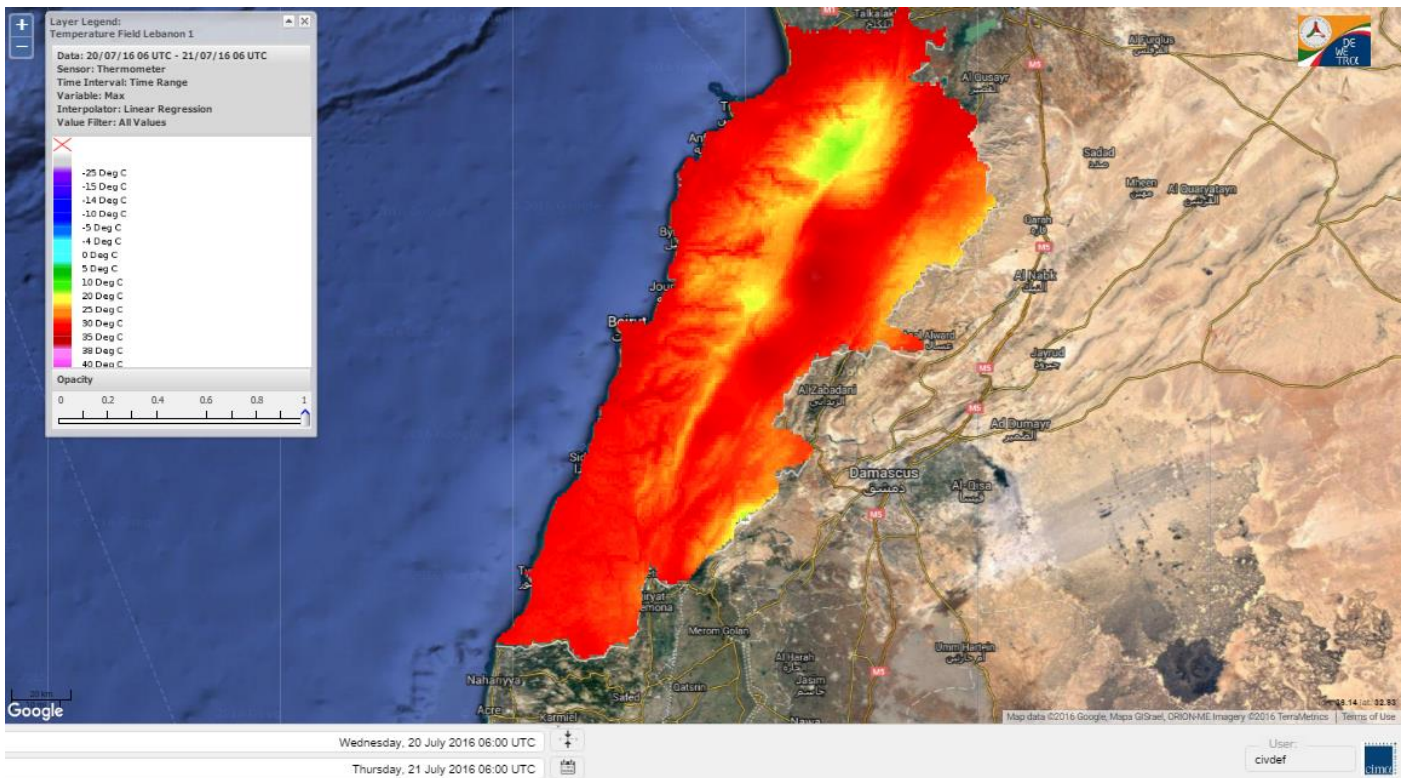

Lebanon temperature for 21 July 2016