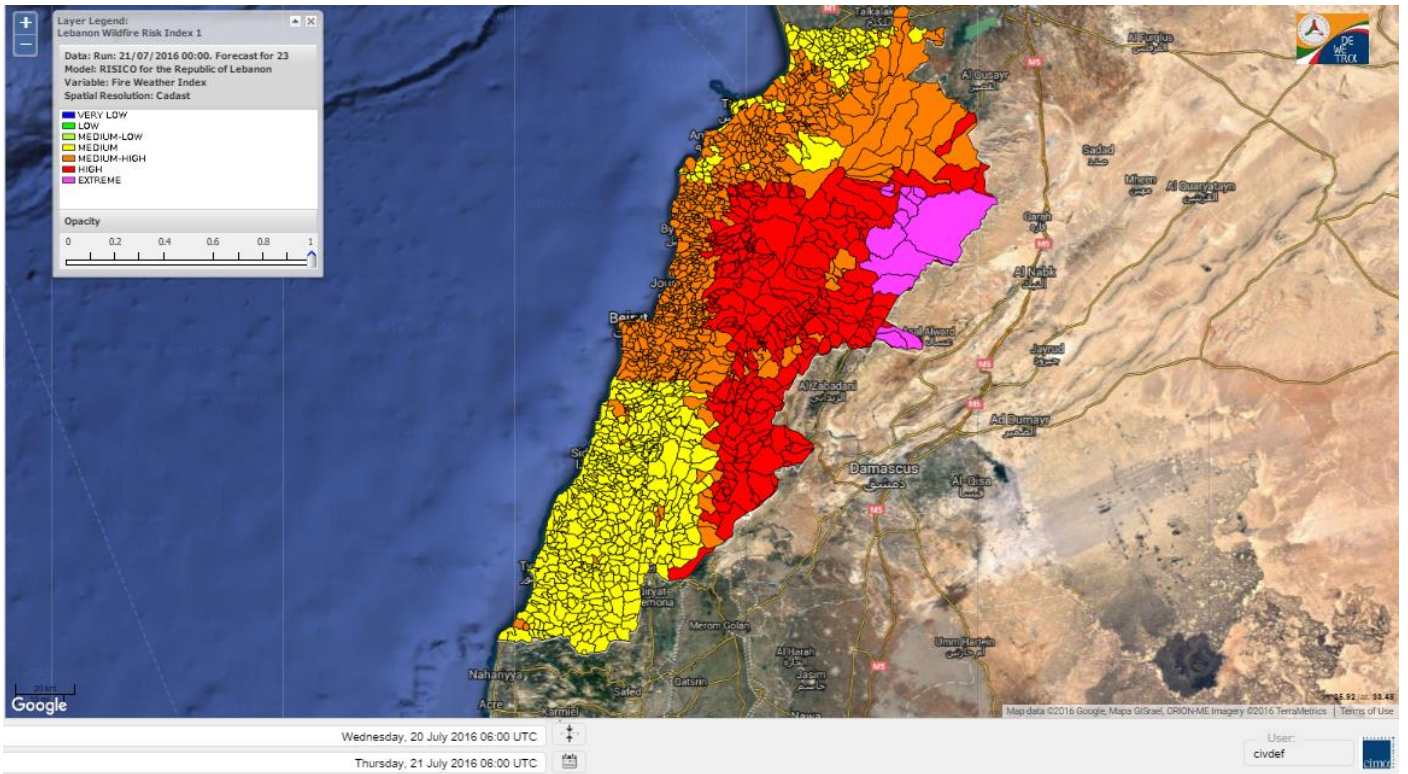

Lebanon for 23 July 2016