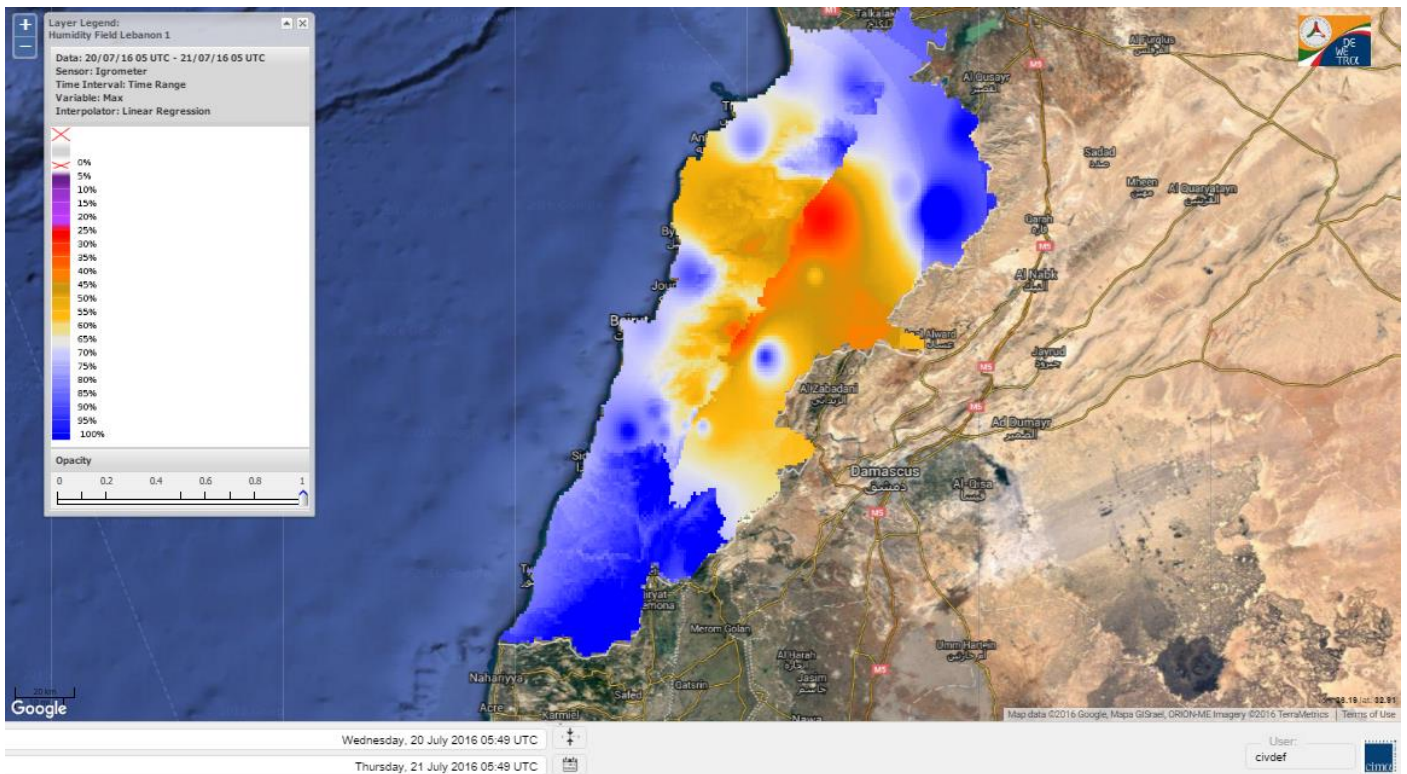

Lebanon humidity for 21 July 2016