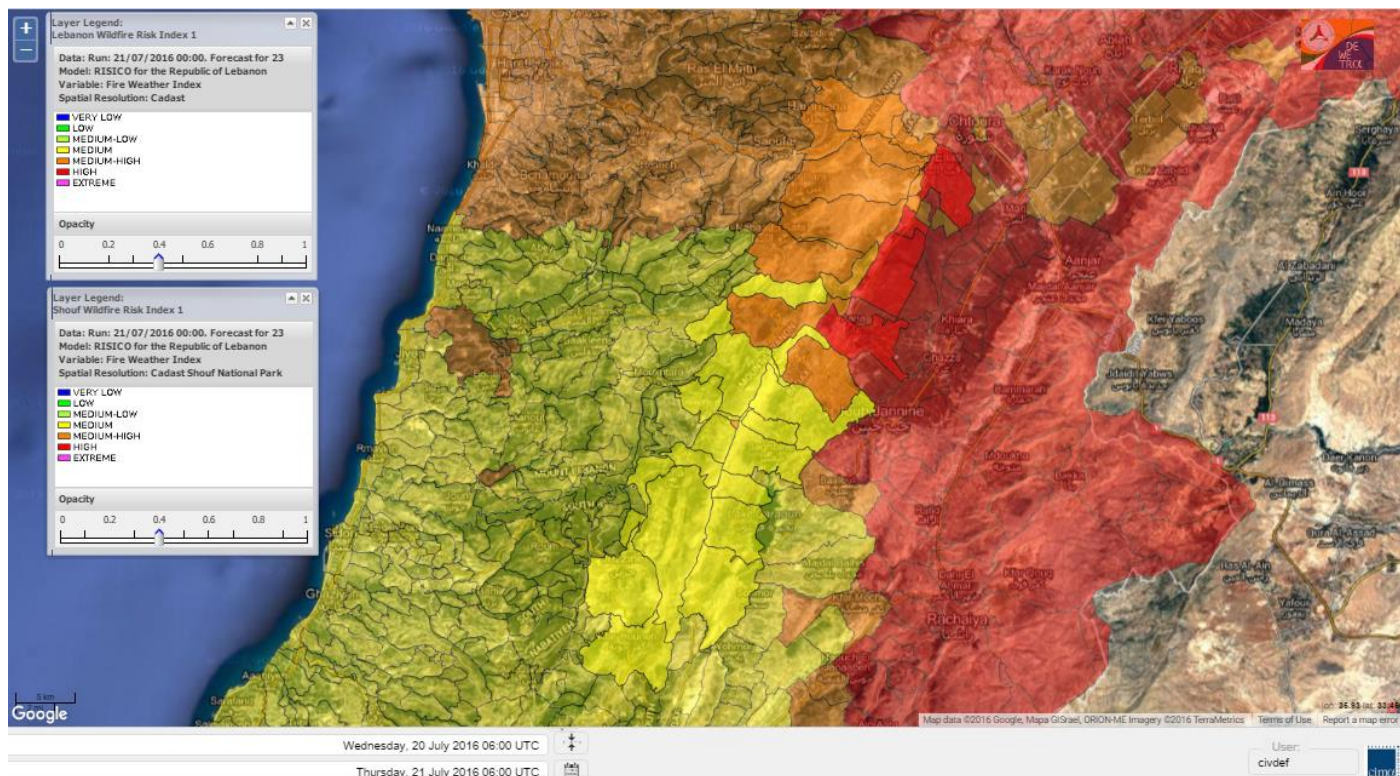

Shouf Biosphere Reserve Forecast for 23 July 2016