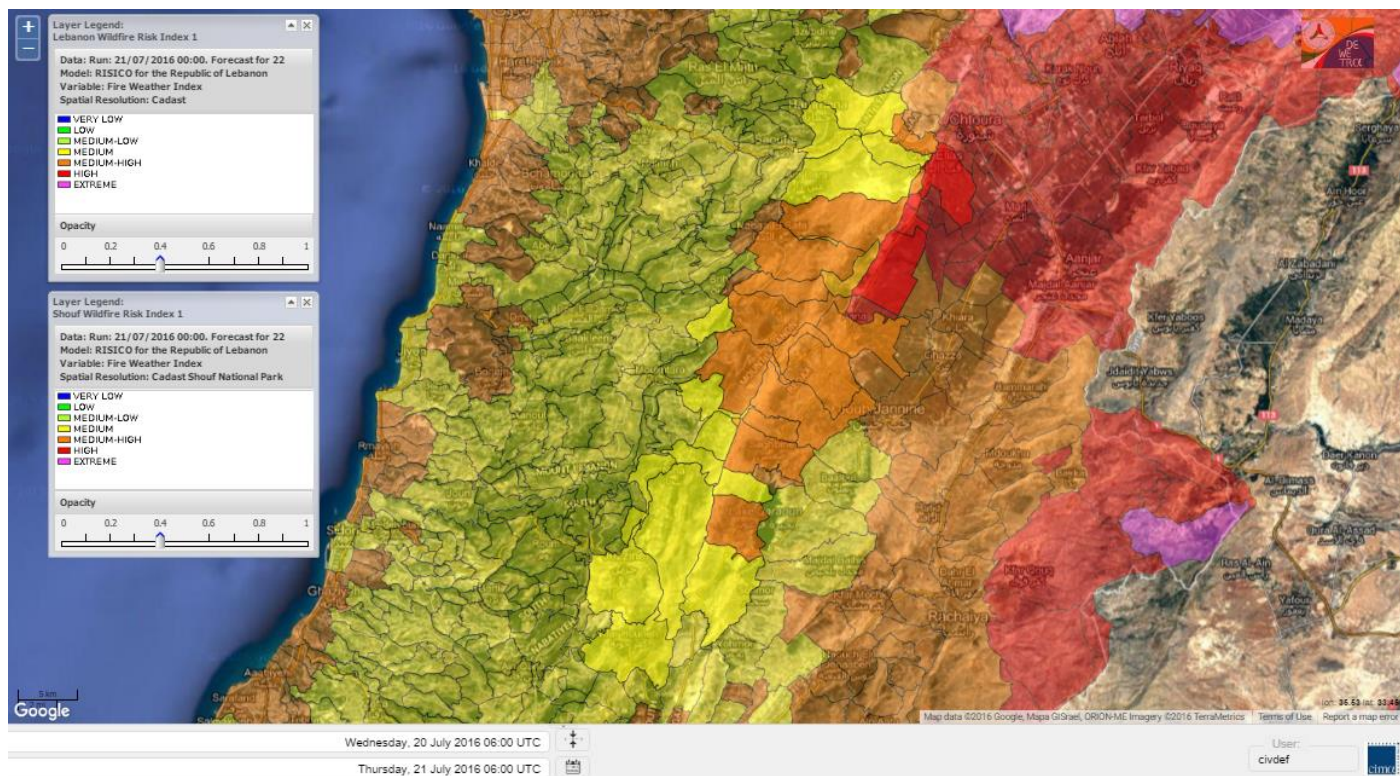

Shouf Biosphere Reserve Forecast for 22 July 2016