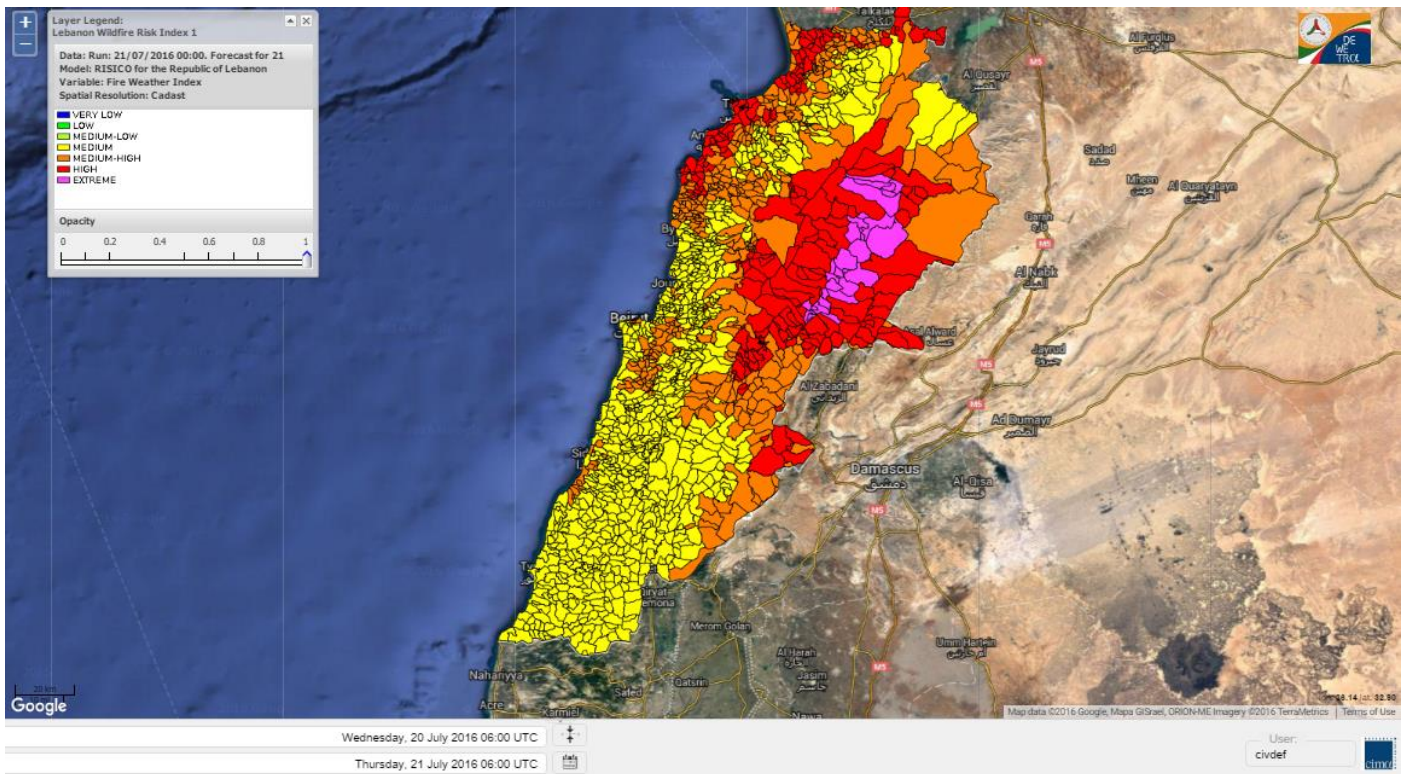

Lebanon for 21 July 2016