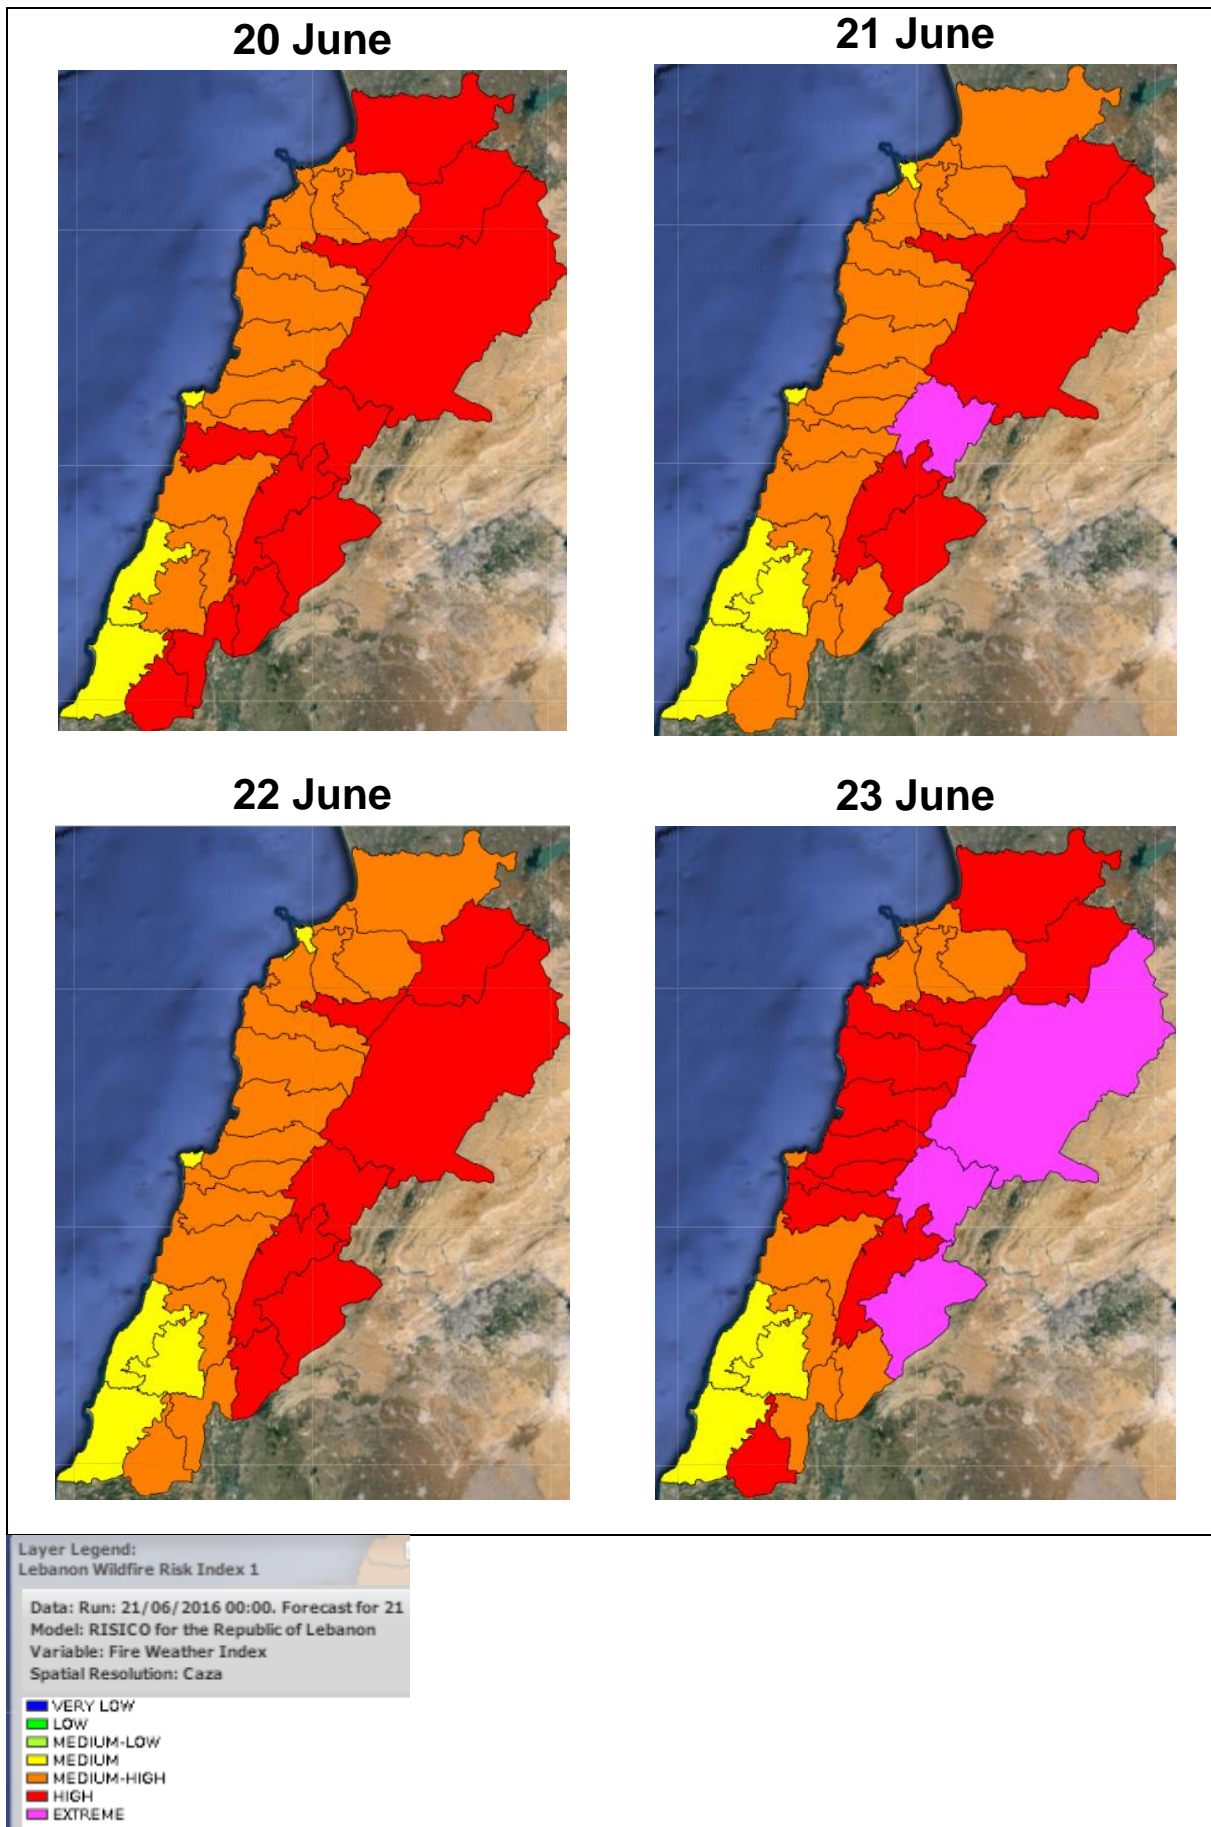

FIRE RISK INDEX