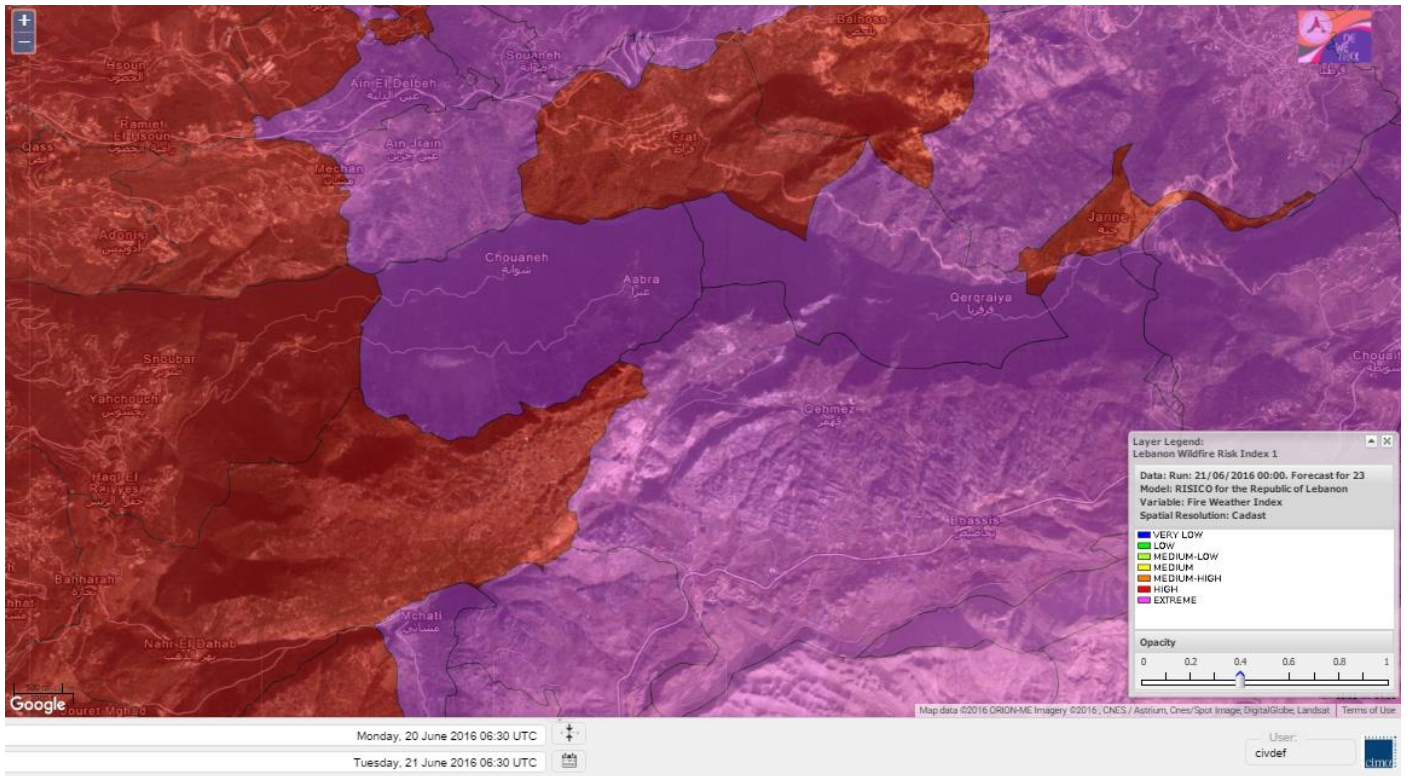

Shouf Biosphere Reserve Forecast for 23 June 2016

Jabal Moussa Reserve Forecast for 21 June 2016

Jabal Moussa Reserve Forecast for 22 June 2016

Jabal Moussa Reserve Forecast for 23 June 2016

Nord

Koura

Municipality	21-Jun	22-Jun	23-Jun	Municipality	21-Jun	22-Jun	23-Jun	Municipality	21-Jun	22-Jun	23-Jun
Aaba	M	M	MH	Afsaddiq	MH	MH	MH	Ain Ekrine	MH	MH	MH
Amioun	MH	MH	MH	Anfeh	M	M	M	Badbhoun	MH	MH	MH
Barghoun	M	M	M	Barsa	M	M	MH	Batroumine	M	M	MH
Bdebba	M	M	MH	Bechmizine	MH	MH	MH	Bednaye El-Koura	MH	MH	M
Bhabbouch El-Koura	MH	MH	MH	Bkeftine	M	M	MH	Bnehran	MH	MH	MH
Bqaiia El-Koura	M	M	MH	Bsarma	MH	MH	MH	Btaaboura	MH	MH	MH
Bttram	MH	MH	MH	Btouratij	M	M	MH	Bziza	MH	MH	MH
Dar Beechtar	H	MH	H	Dar Chmezzine	MH	MH	MH	Deddeh	M	M	MH
Deir El-Balamand	MH	MH	MH	Fih	M	M	MH	Hraiche	M	M	M
Ijdaabrine	MH	MH	M	Kaftoun	MH	MH	MH	Kefraya El-Koura	MH	M	M
Kfarakka	MH	MH	MH	Kfarhata	MH	MH	M	Kfarhazir	MH	MH	M
Kfarkahel	M	M	MH	Kfarsaroun	MH	MH	MH	Kosba	MH	MH	MH
Mejdel el-Koura	H	H	H	Nakhle	M	M	MH	Qalhat	MH	MH	MH
Ras Masqa	M	M	MH	Rechdibbine	MH	MH	MH	Zakroun	MH	M	M
Zgharta El-Mtaouile	MH	MH	H								