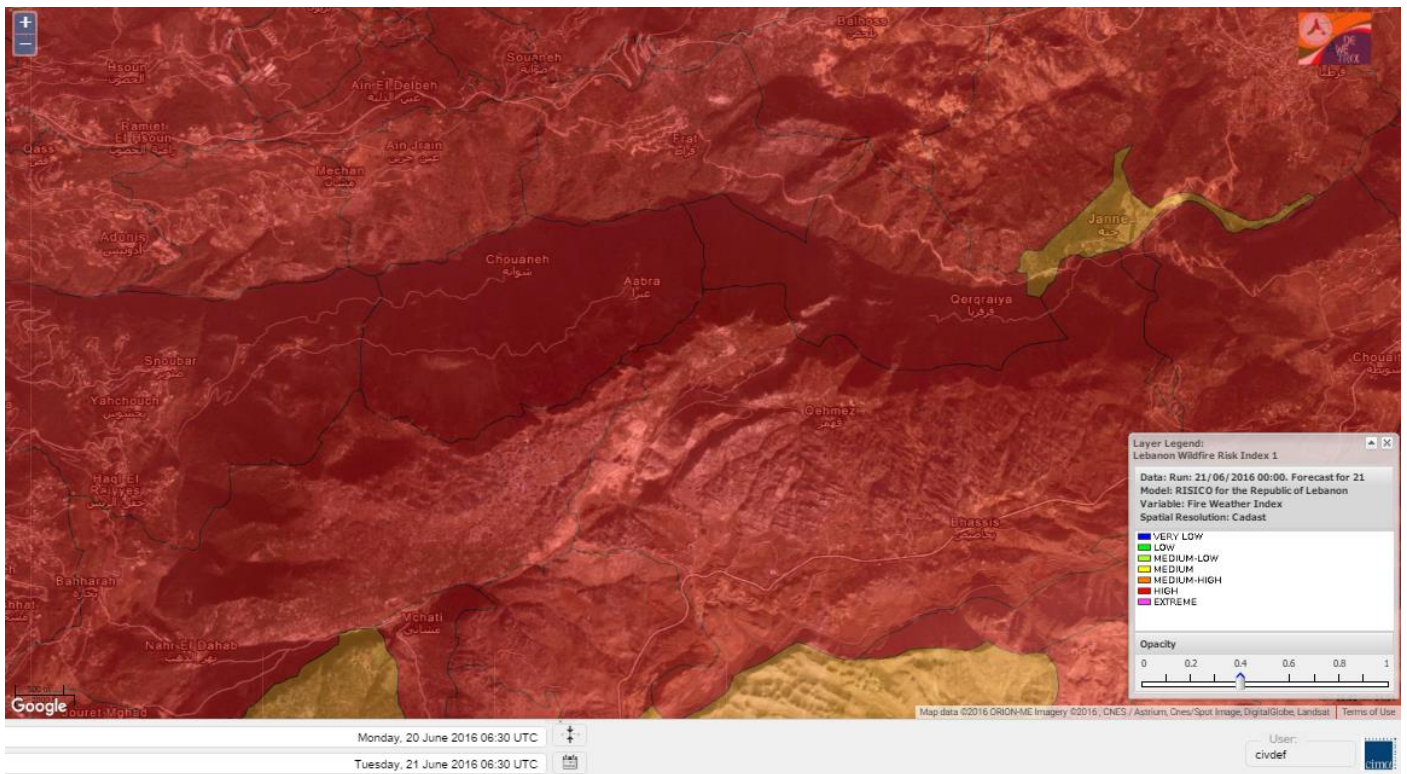

Jabal Moussa Reserve Forecast for 21 June 2016