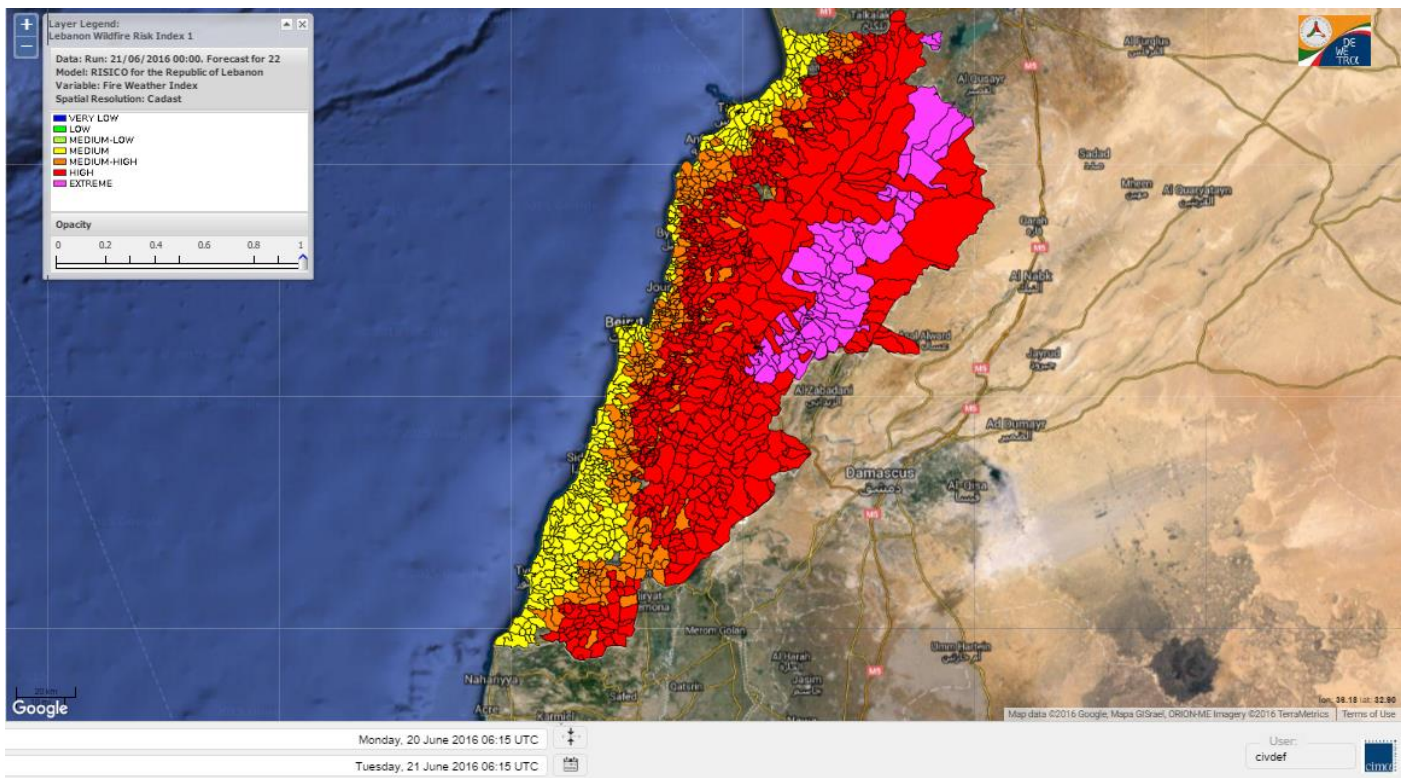

Beirut, 21 June 2016

FIRE RISK INDEX

Lebanon for 21 June 2016

Lebanon for 22 June 2016

Lebanon for 23 June 2016

Shouf Biosphere Reserve Forecast for 21 June 2016

Shouf Biosphere Reserve Forecast for 22 June 2016