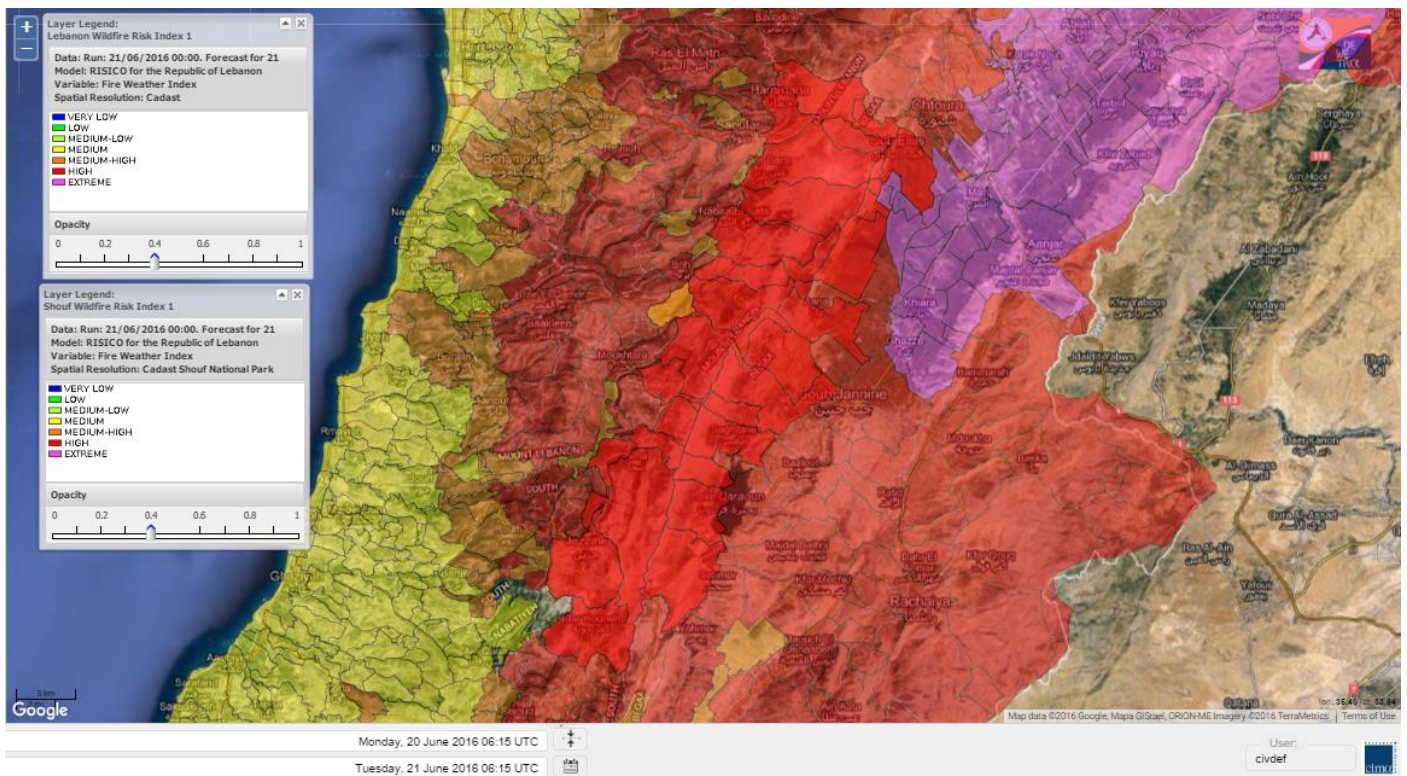

Beirut, 21 June 2016

FIRE RISK INDEX

Lebanon for 21 June 2016

Lebanon for 22 June 2016

Lebanon for 23 June 2016

Shouf Biosphere Reserve Forecast for 21 June 2016

Shouf Biosphere Reserve Forecast for 22 June 2016