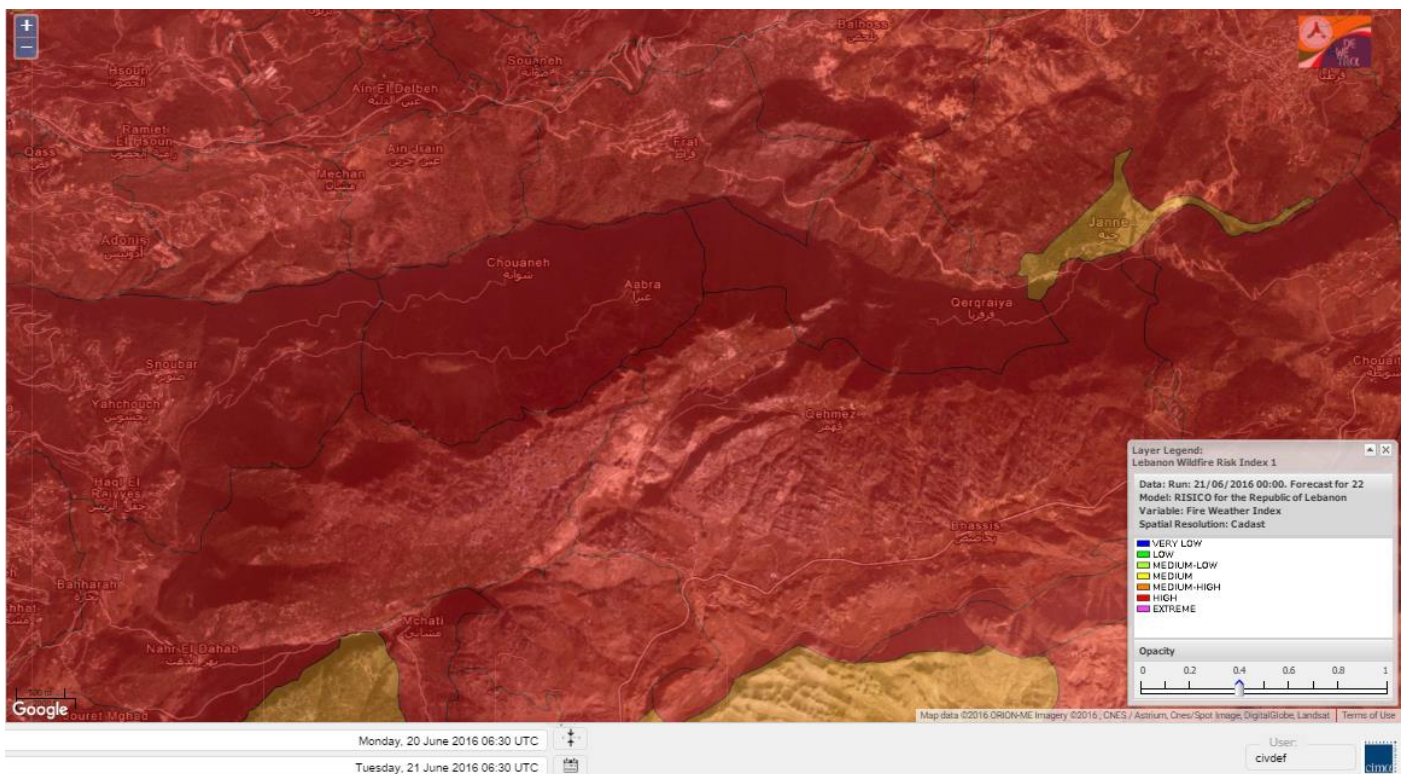

Jabal Moussa Reserve Forecast for 22 June 2016