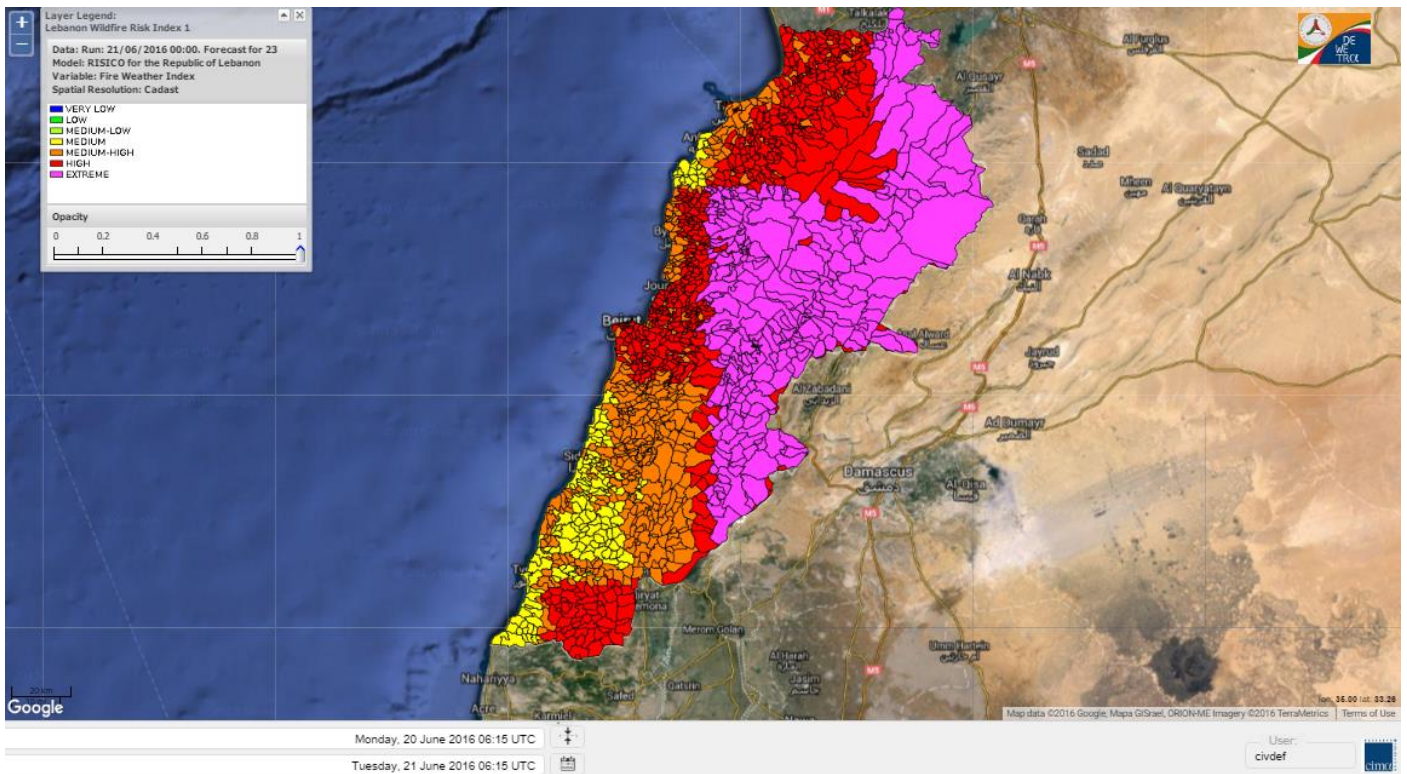

Beirut, 21 June 2016

FIRE RISK INDEX

Lebanon for 21 June 2016

Lebanon for 22 June 2016

Lebanon for 23 June 2016

Shouf Biosphere Reserve Forecast for 21 June 2016

Shouf Biosphere Reserve Forecast for 22 June 2016