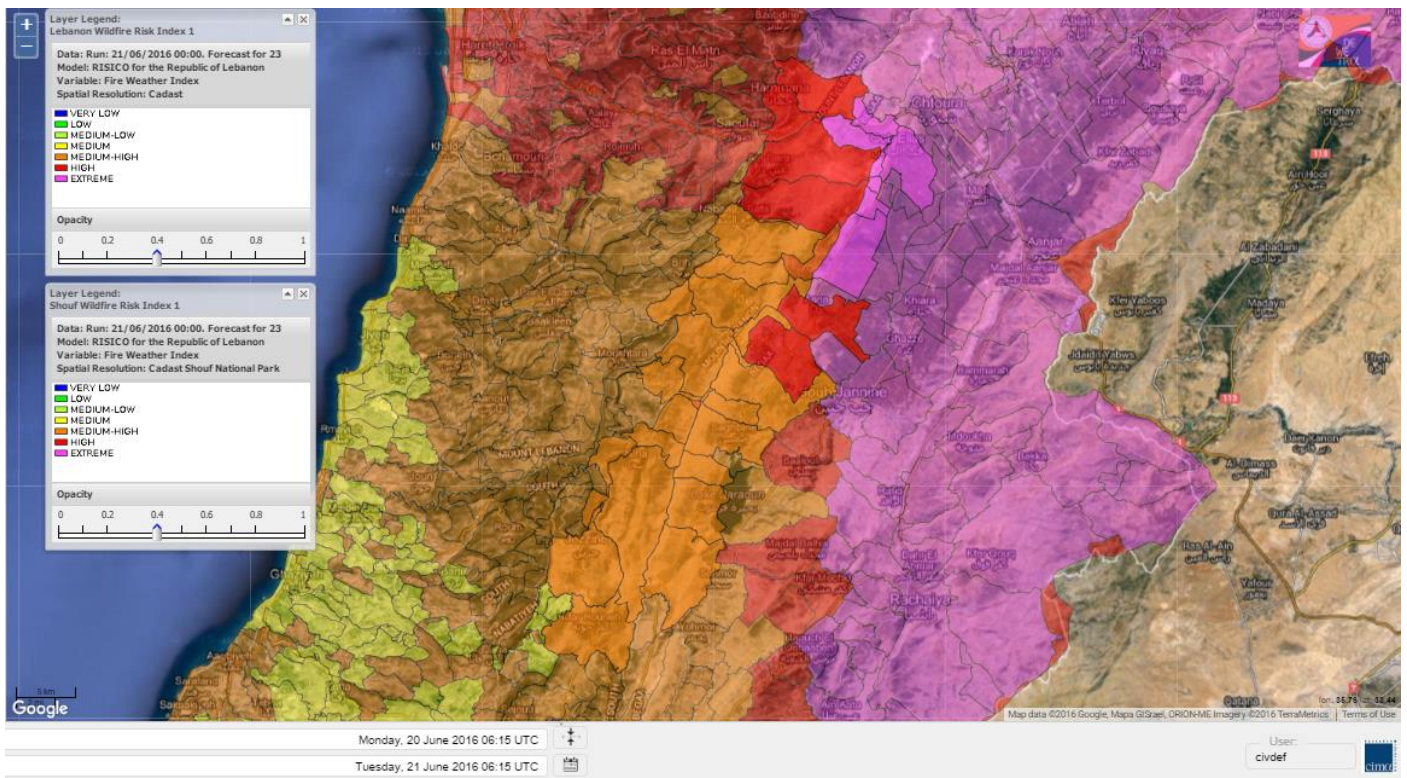

Shouf Biosphere Reserve Forecast for 23 June 2016