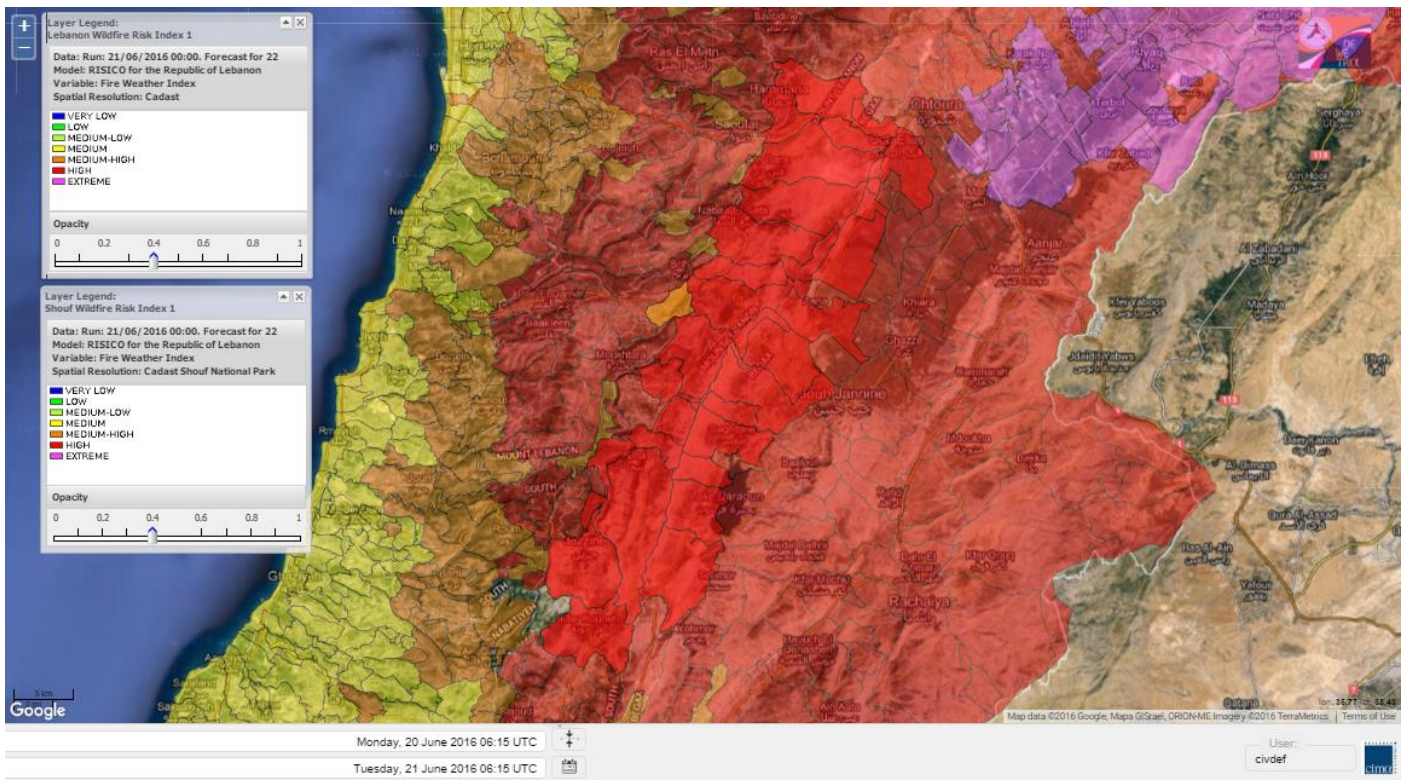

Beirut, 21 June 2016

FIRE RISK INDEX

Lebanon for 21 June 2016

Lebanon for 22 June 2016

Lebanon for 23 June 2016

Shouf Biosphere Reserve Forecast for 21 June 2016

Shouf Biosphere Reserve Forecast for 22 June 2016