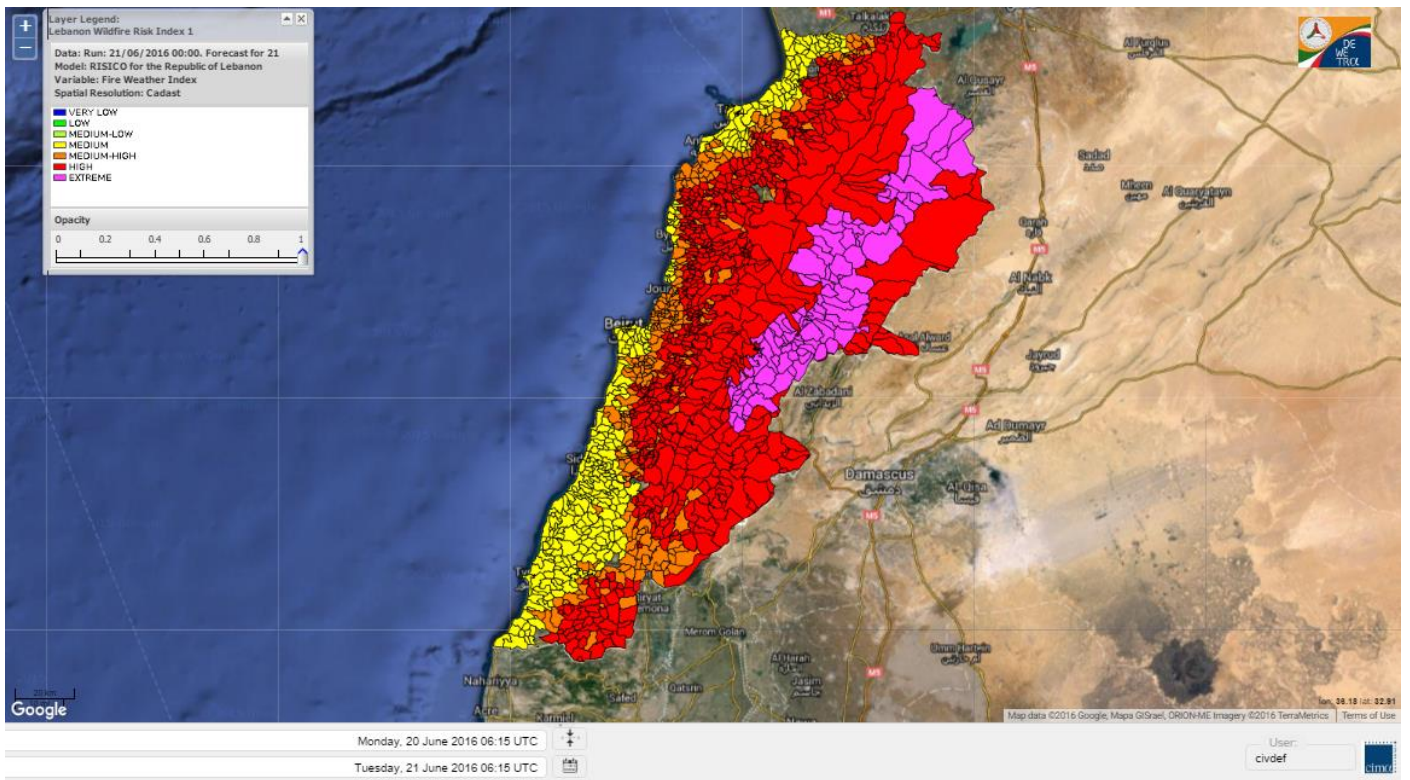

Lebanon for 21 June 2016