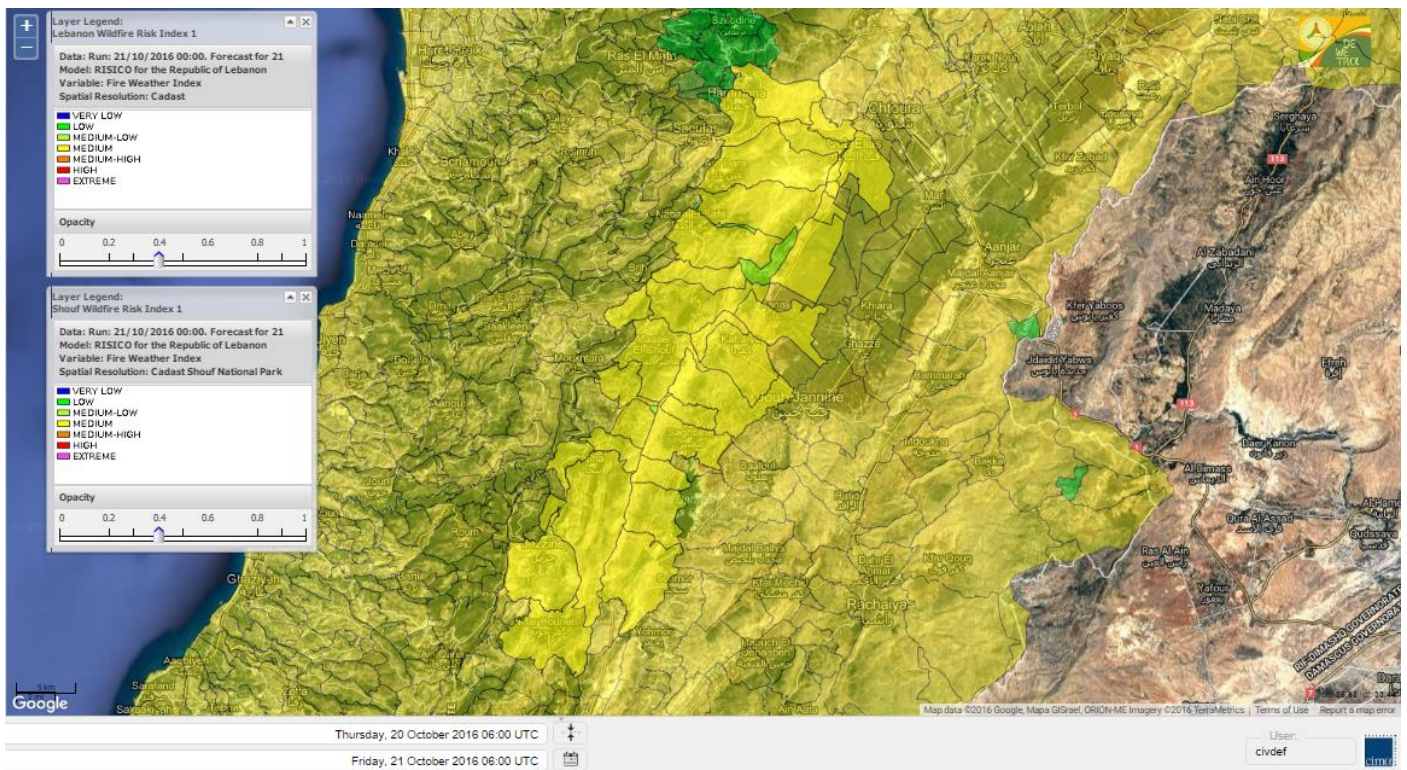

Beirut, 21 October 2016

FIRE RISK INDEX

Lebanon temperature for 21 October 2016

Lebanon humidity for 21 October 2016

Lebanon for 21 October 2016

Lebanon for 22 October 2016

Lebanon for 23 October 2016

Shouf Biosphere Reserve Forecast for 21 October 2016