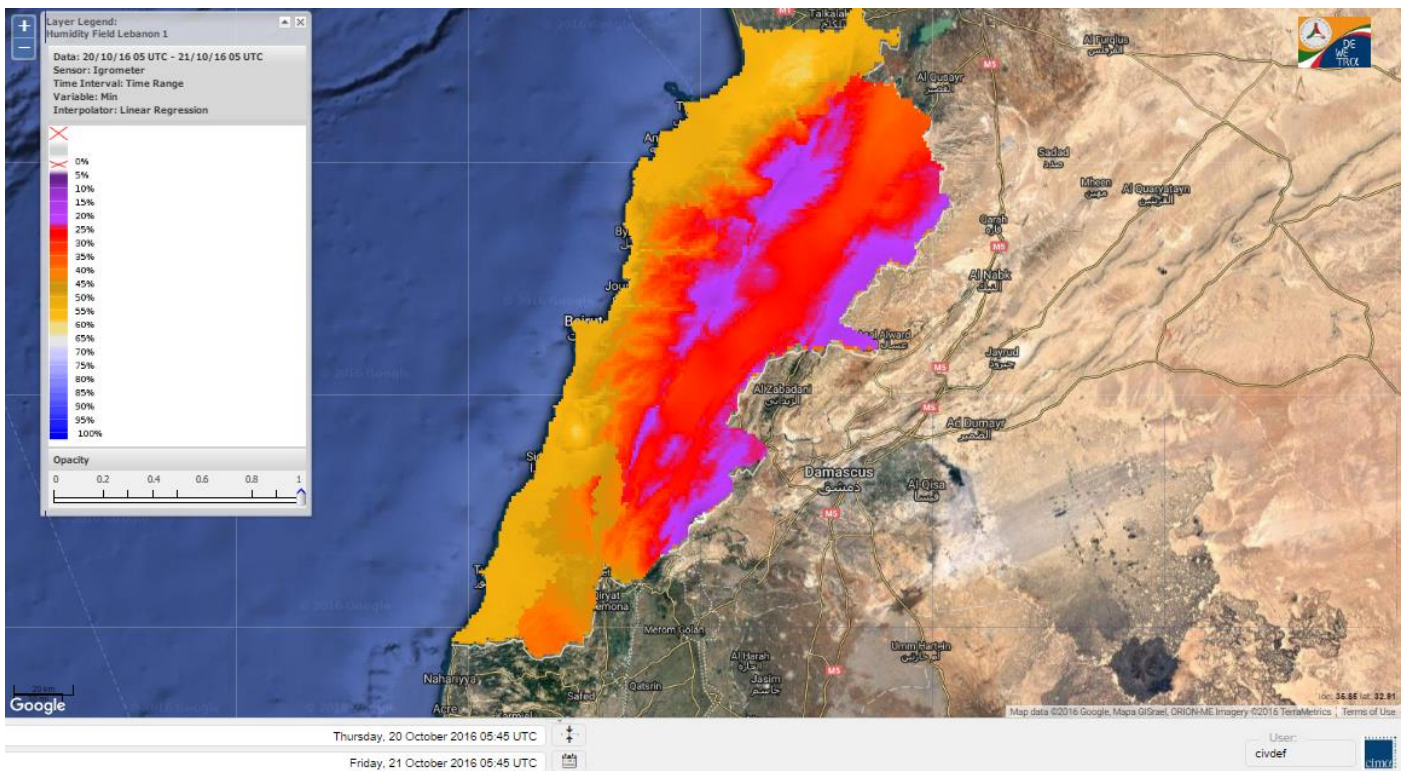

Beirut, 21 October 2016

FIRE RISK INDEX

Lebanon temperature for 21 October 2016

Lebanon humidity for 21 October 2016

Lebanon for 21 October 2016

Lebanon for 22 October 2016

Lebanon for 23 October 2016

Shouf Biosphere Reserve Forecast for 21 October 2016