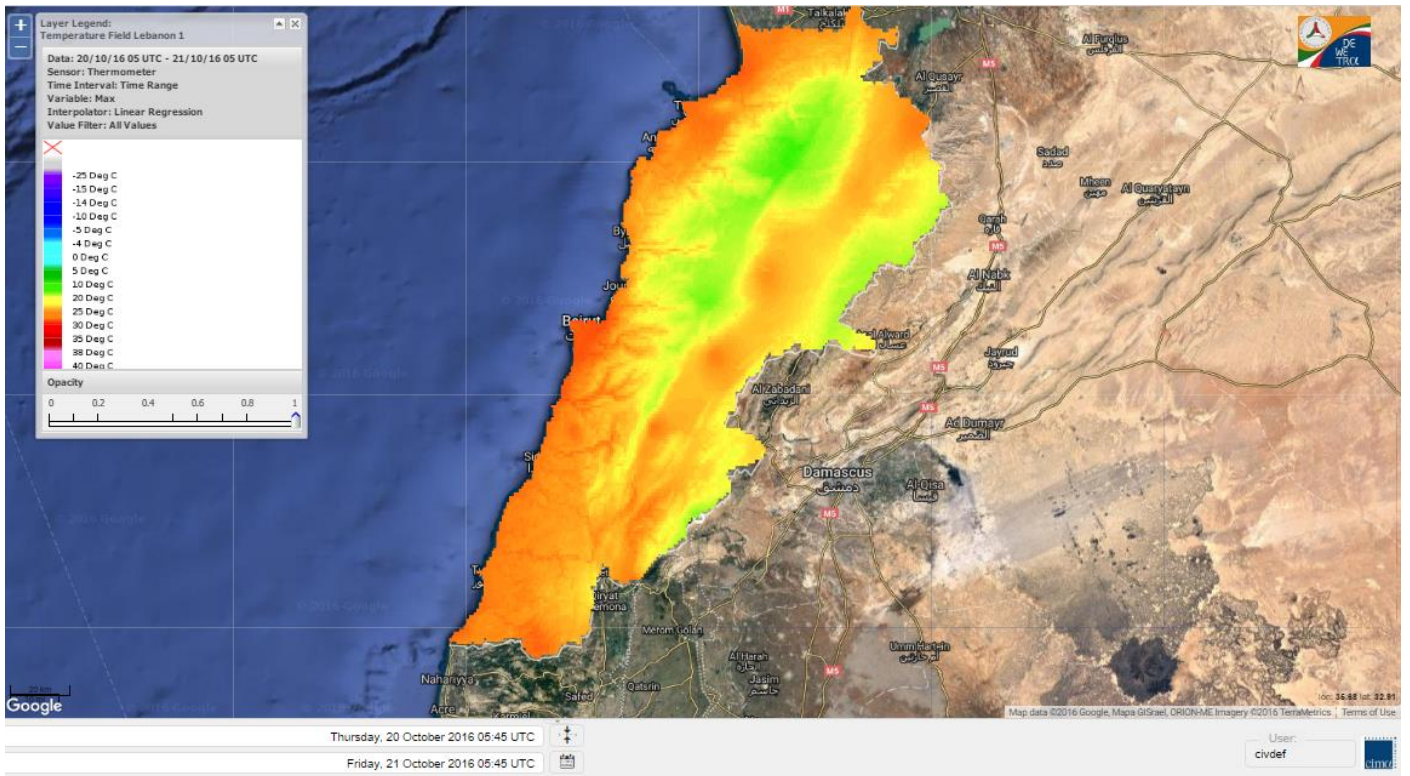

Lebanon temperature for 21 October 2016