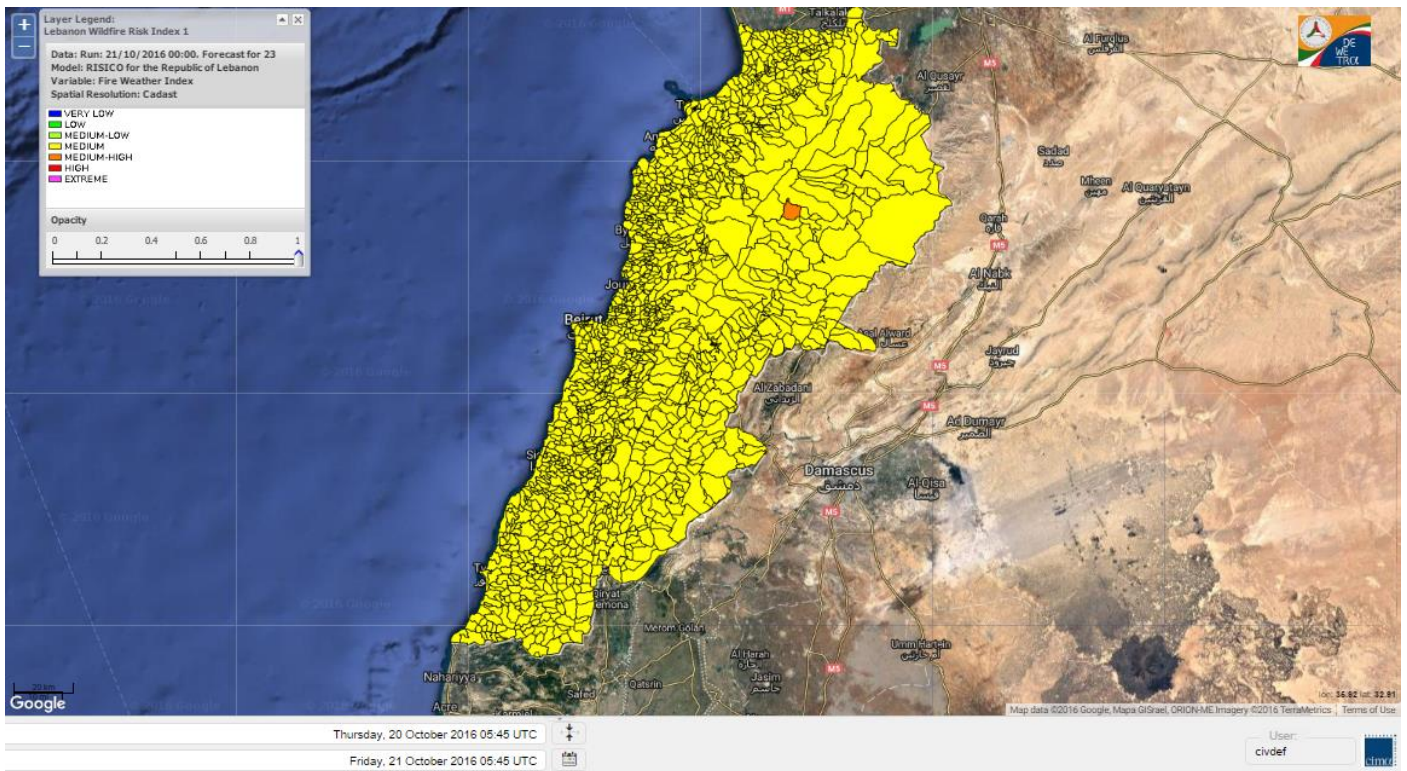

Beirut, 21 October 2016

FIRE RISK INDEX

Lebanon temperature for 21 October 2016

Lebanon humidity for 21 October 2016

Lebanon for 21 October 2016

Lebanon for 22 October 2016

Lebanon for 23 October 2016

Shouf Biosphere Reserve Forecast for 21 October 2016