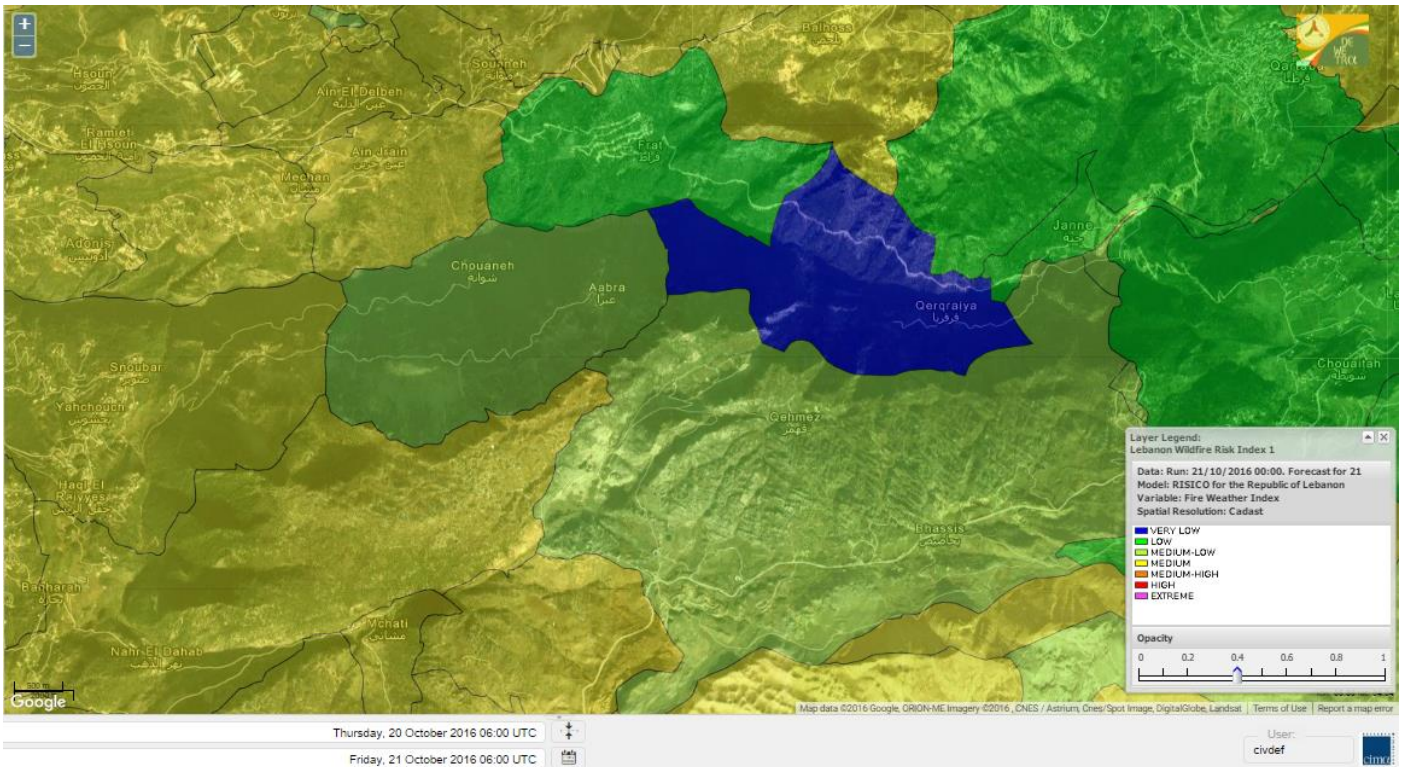

Jabal Moussa Reserve Forecast for 21 October 2016