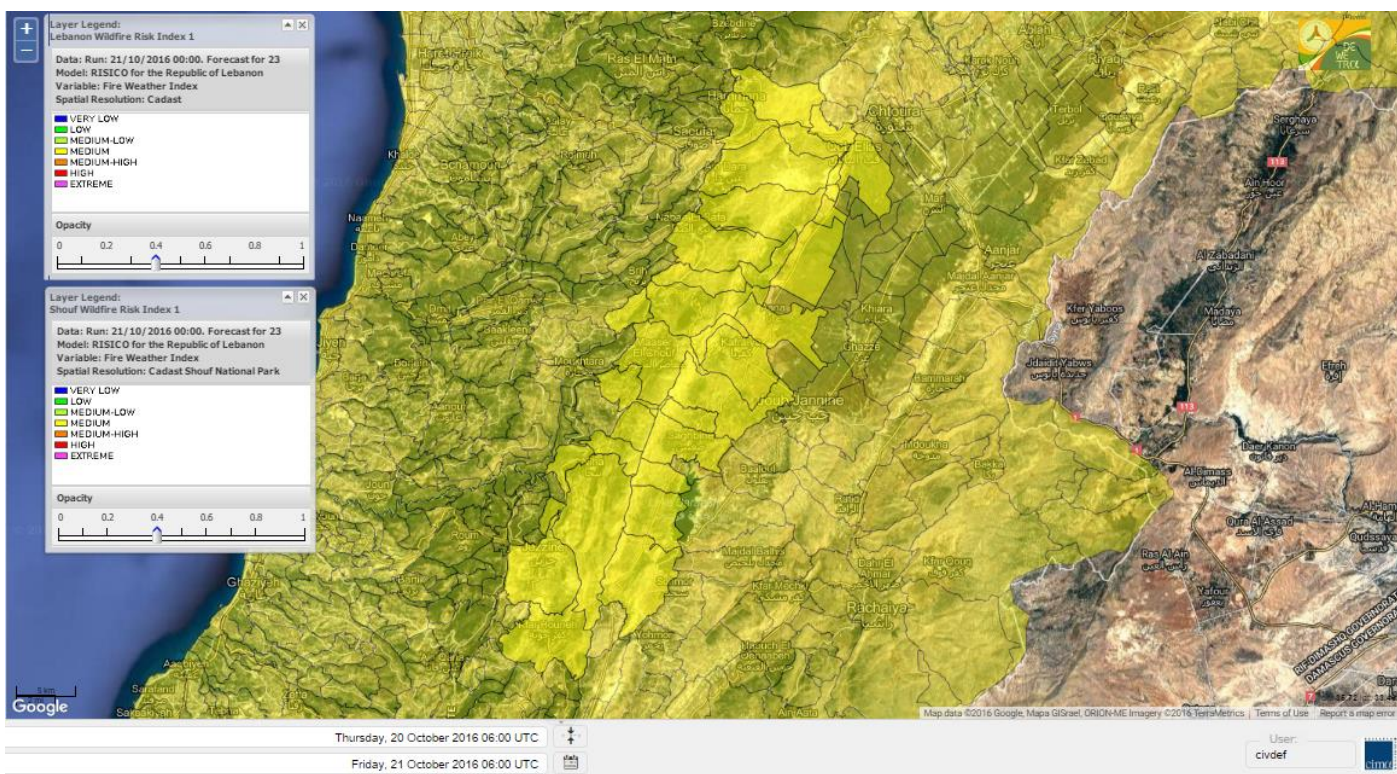

Shouf Biosphere Reserve Forecast for 23 October 2016