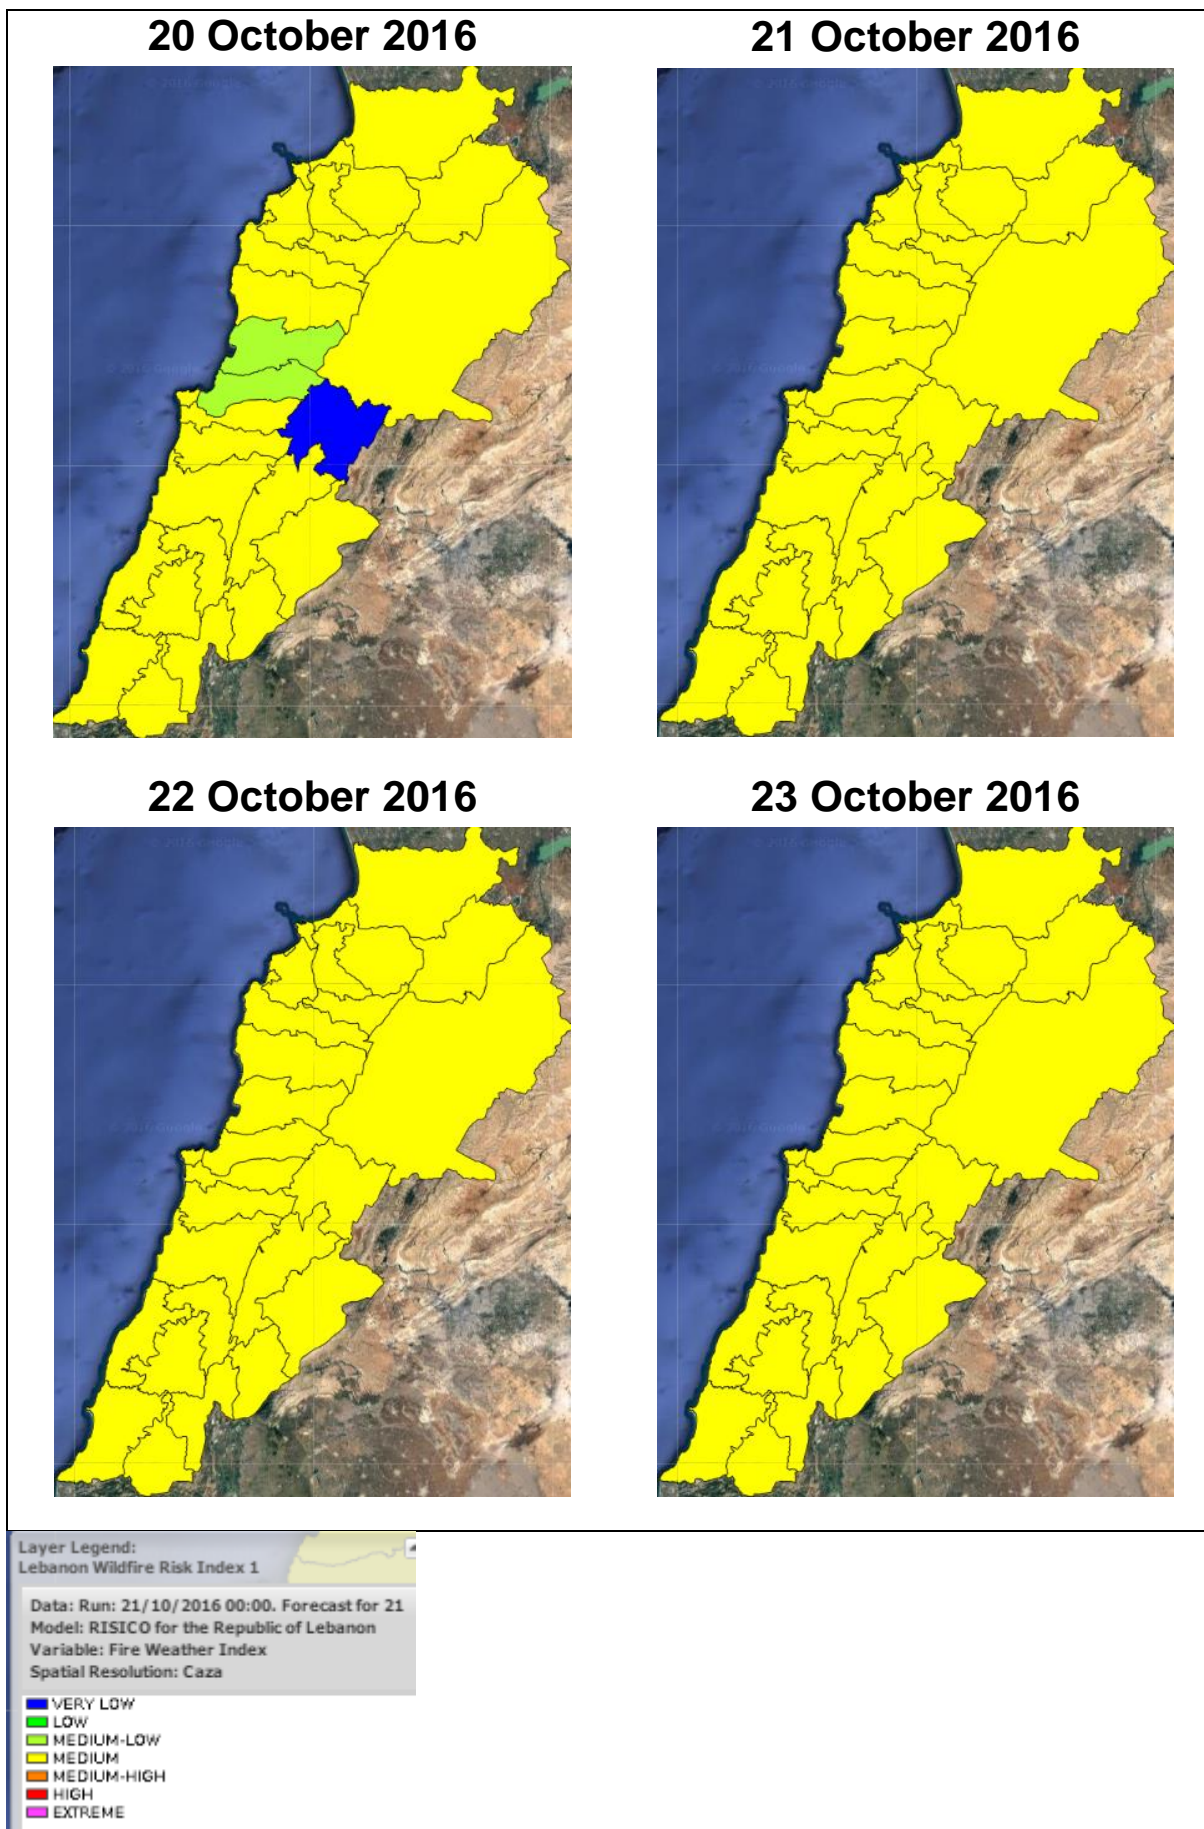

FIRE RISK INDEX