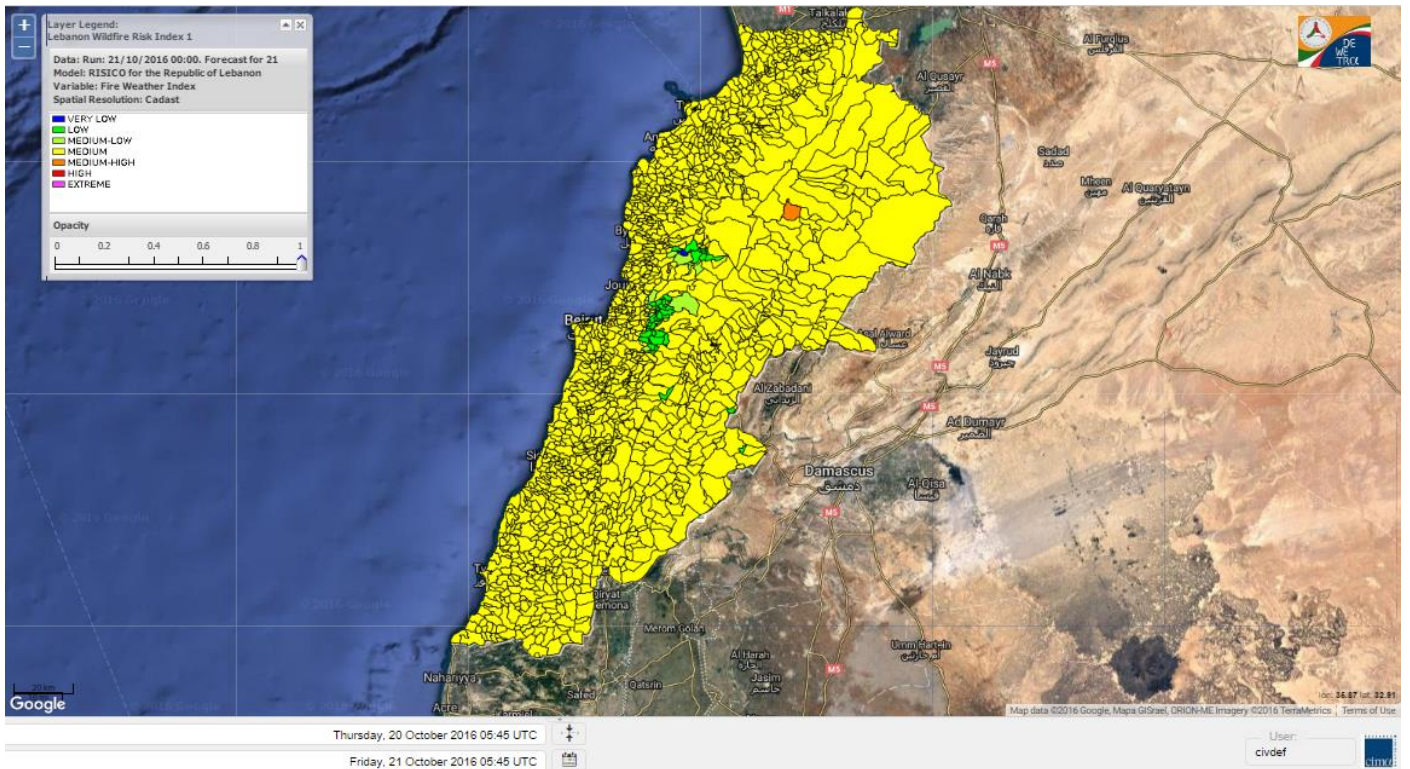

Beirut, 21 October 2016

FIRE RISK INDEX

Lebanon temperature for 21 October 2016

Lebanon humidity for 21 October 2016

Lebanon for 21 October 2016

Lebanon for 22 October 2016

Lebanon for 23 October 2016

Shouf Biosphere Reserve Forecast for 21 October 2016