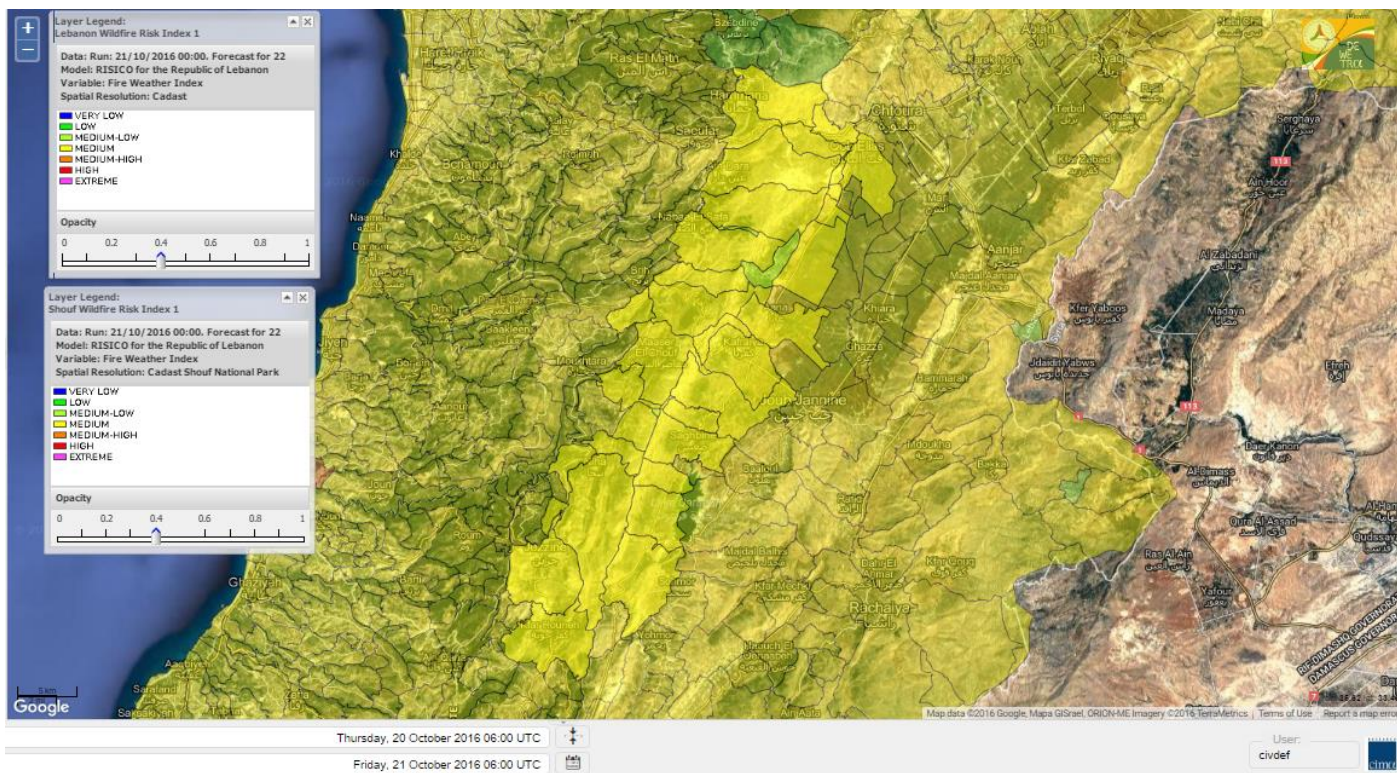

Shouf Biosphere Reserve Forecast for 22 October 2016