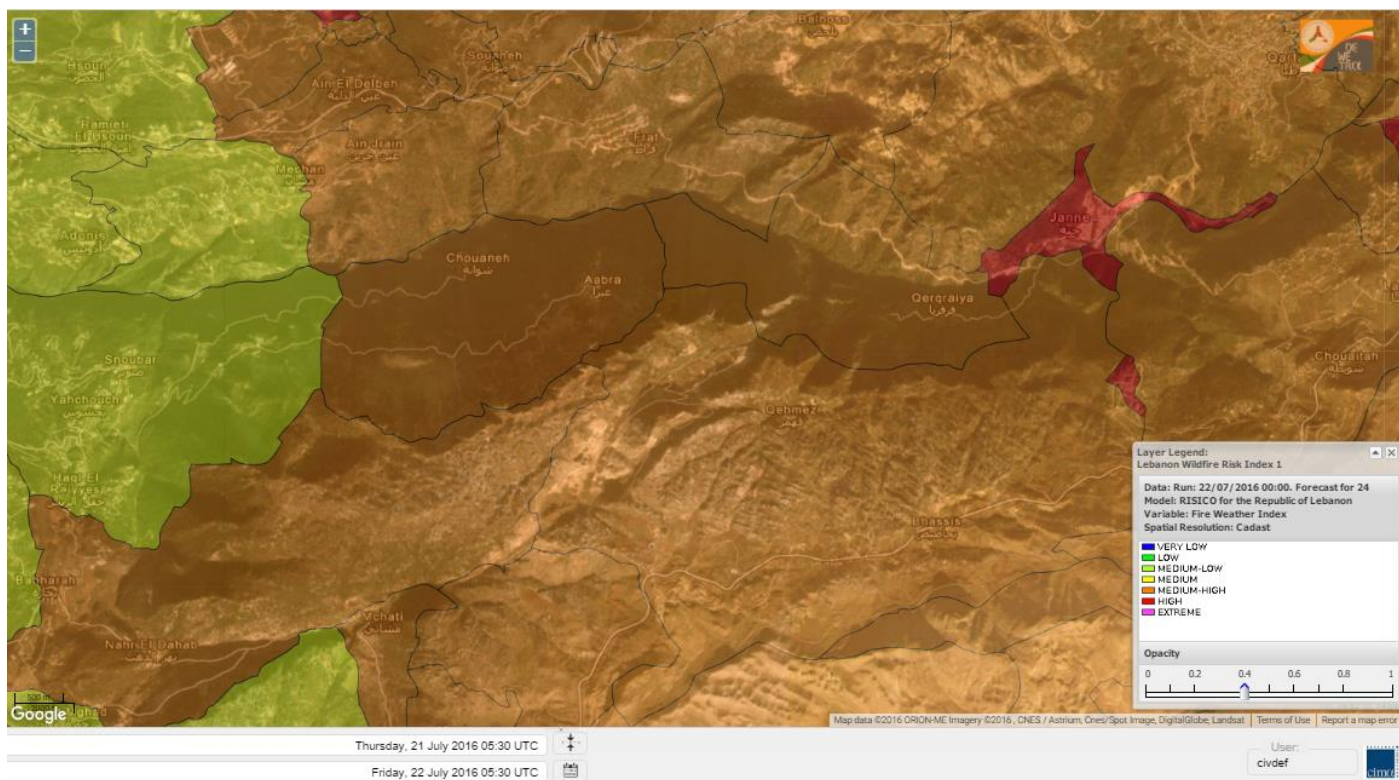

Jabal Moussa Reserve Forecast for 24 July 2016