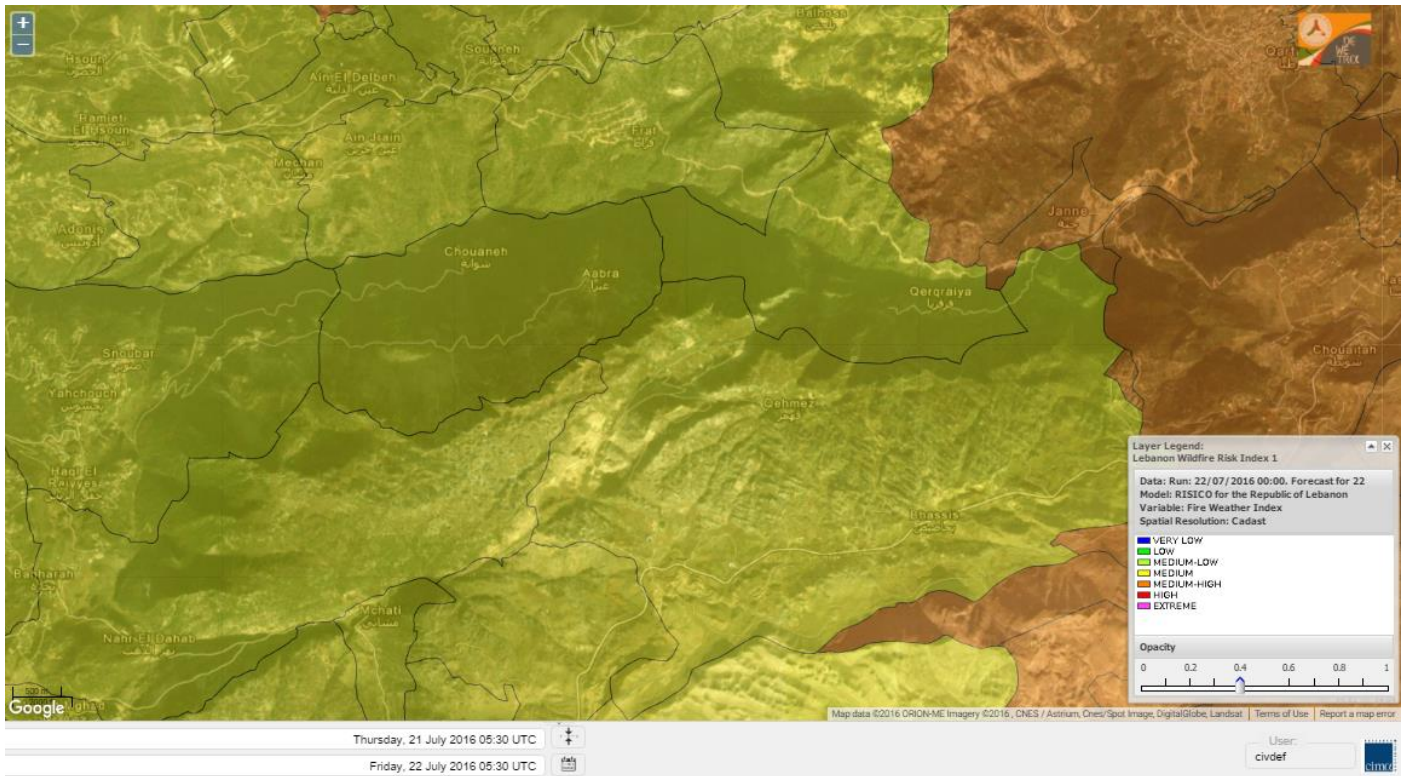

Jabal Moussa Reserve Forecast for 22 July 2016