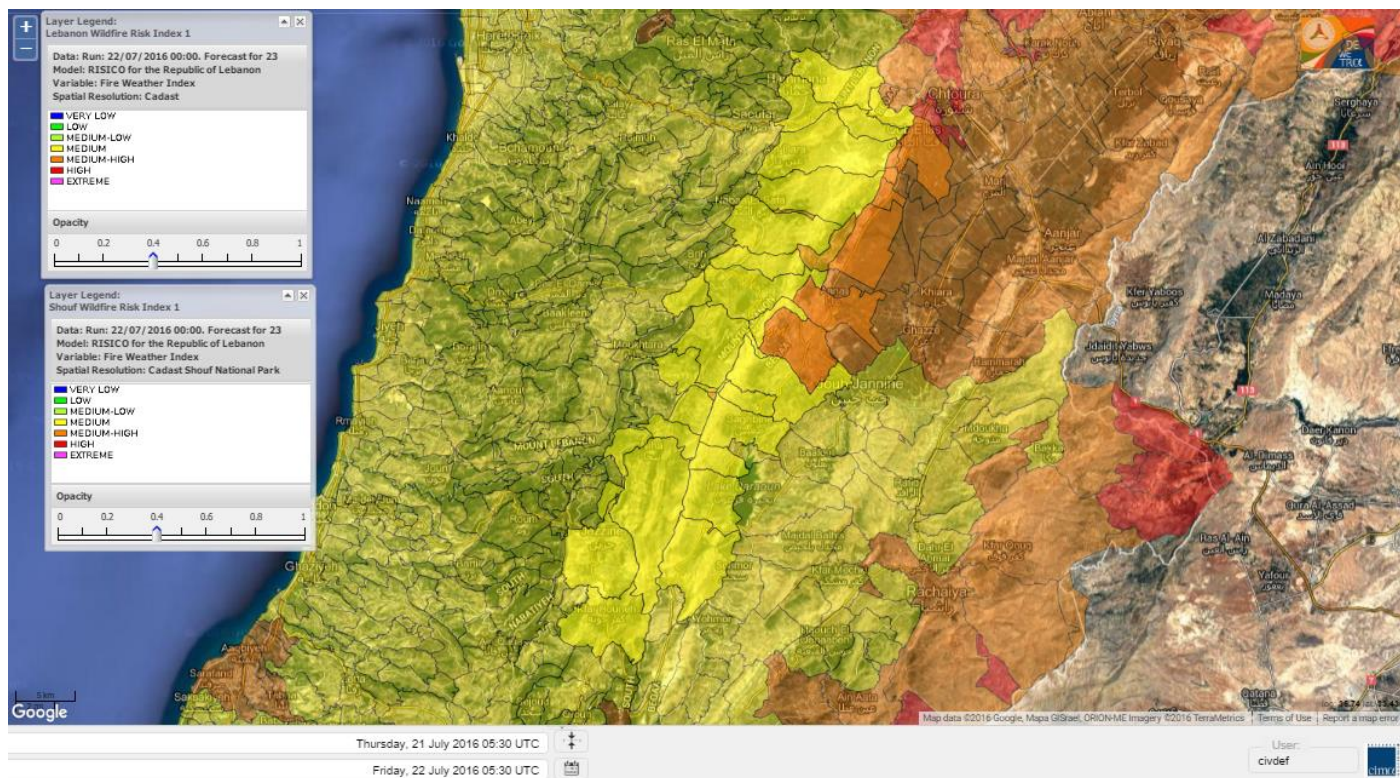

Shouf Biosphere Reserve Forecast for 23 July 2016