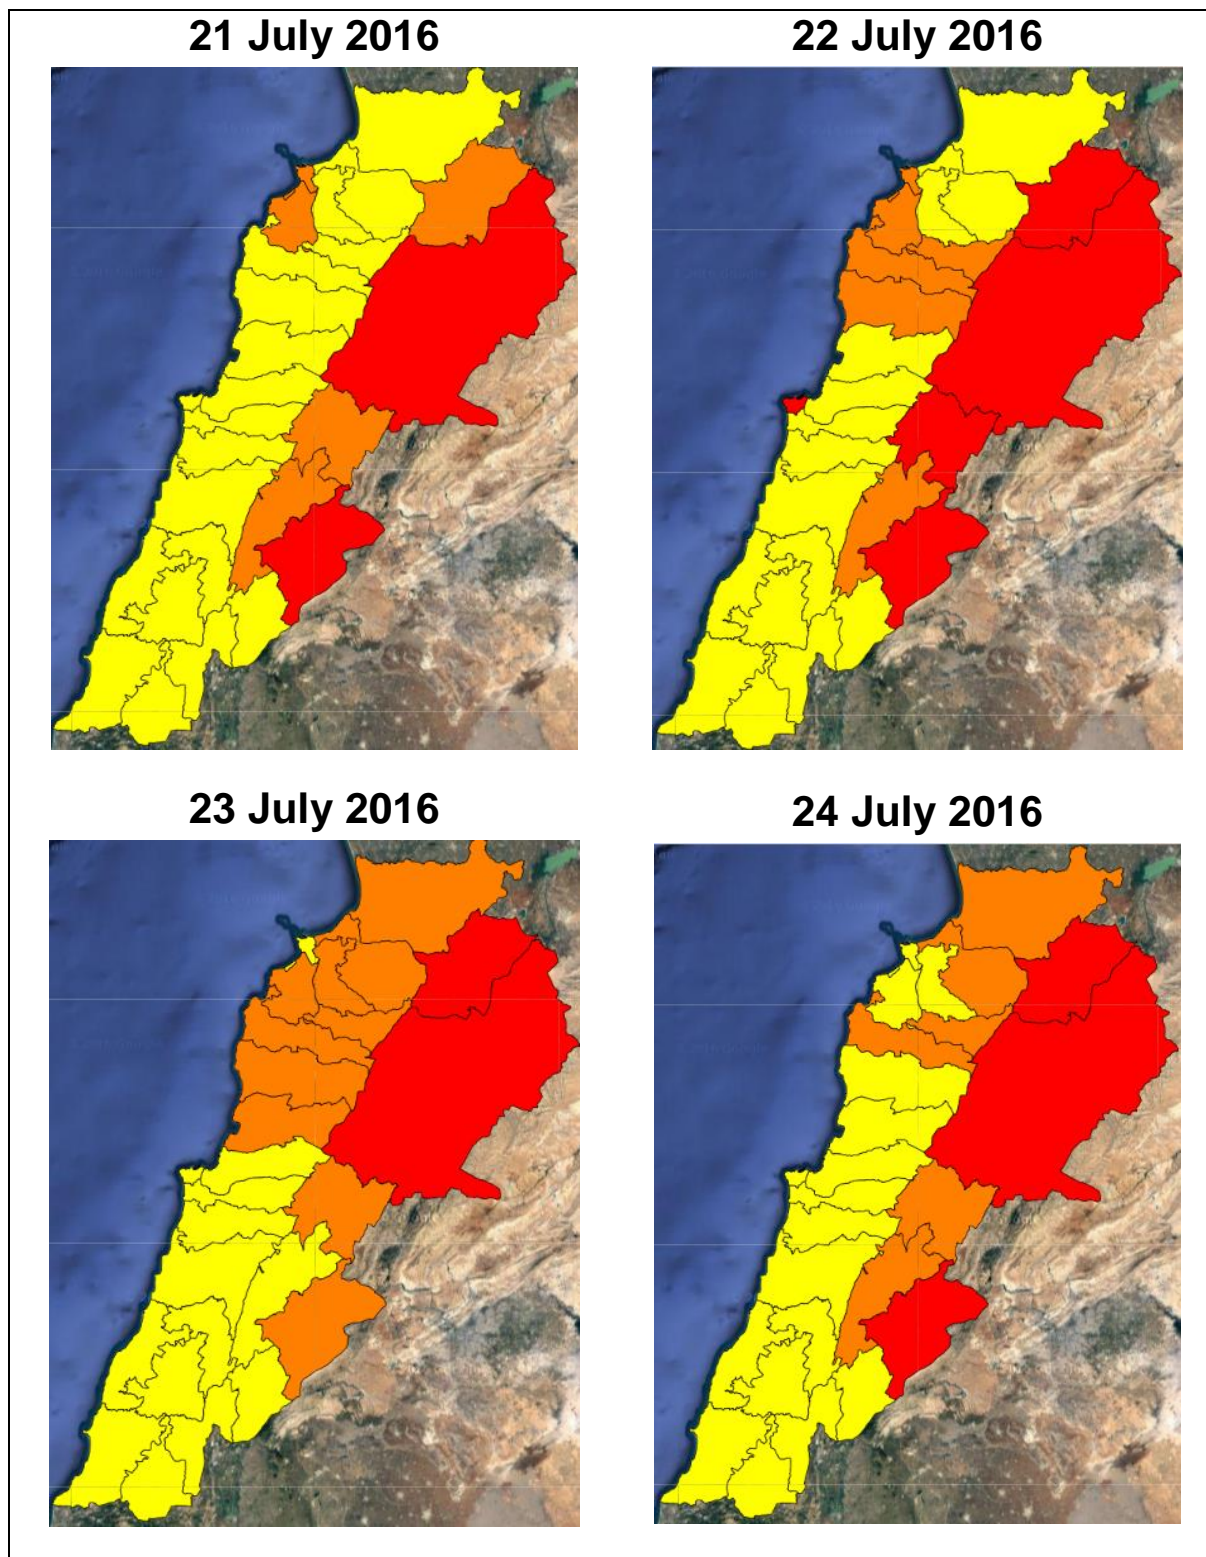

FIRE RISK INDEX

Layer Legend:
Lebanon Wildfire Risk Index 1

Data: Run: 22/07/2016 00:00. Forecast for 22
Model: RISICO for the Republic of Lebanon
Variable: Fire Weather Index
Spatial Resolution: Caza

- VERY LOW
- LOW
- MEDIUM-LOW
- MEDIUM
- MEDIUM-HIGH
- HIGH
- EXTREME