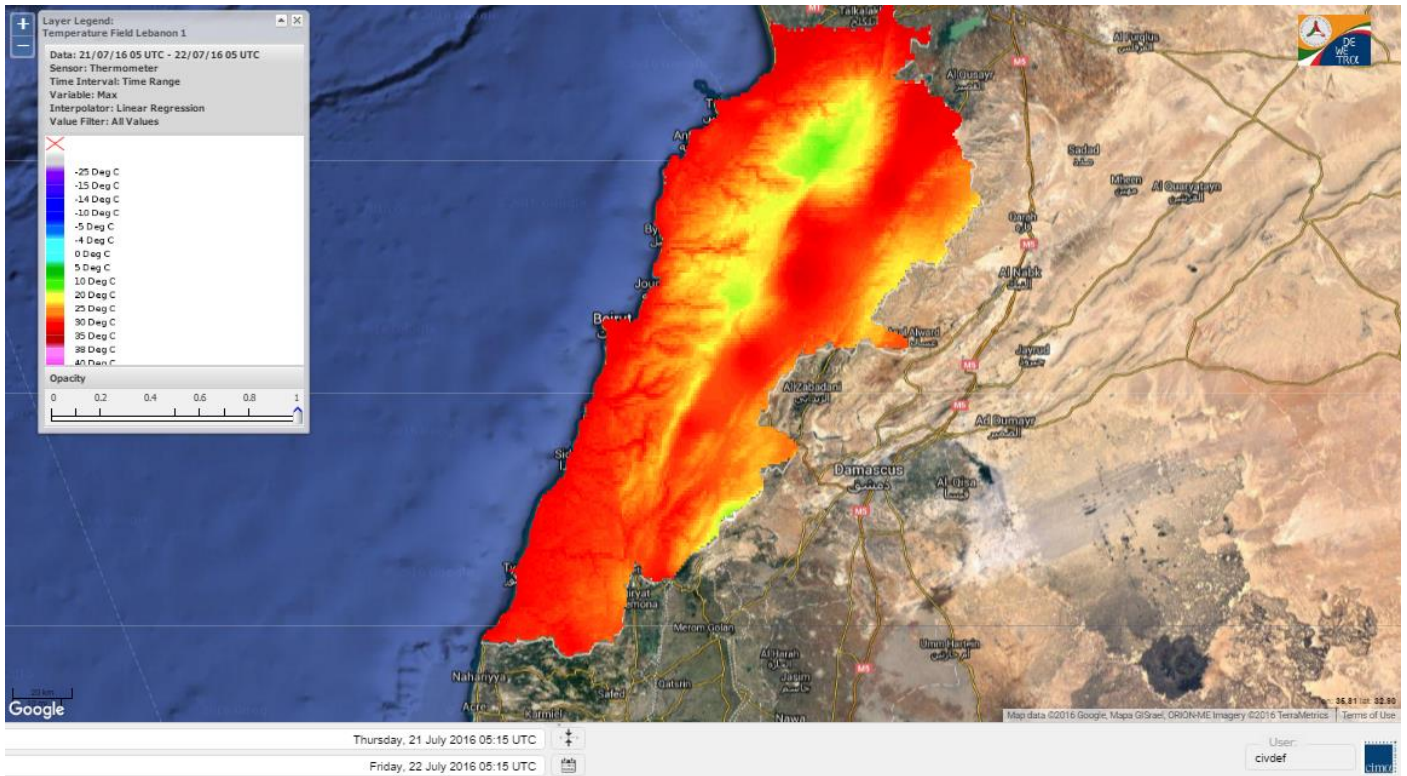

Lebanon temperature for 22 July 2016