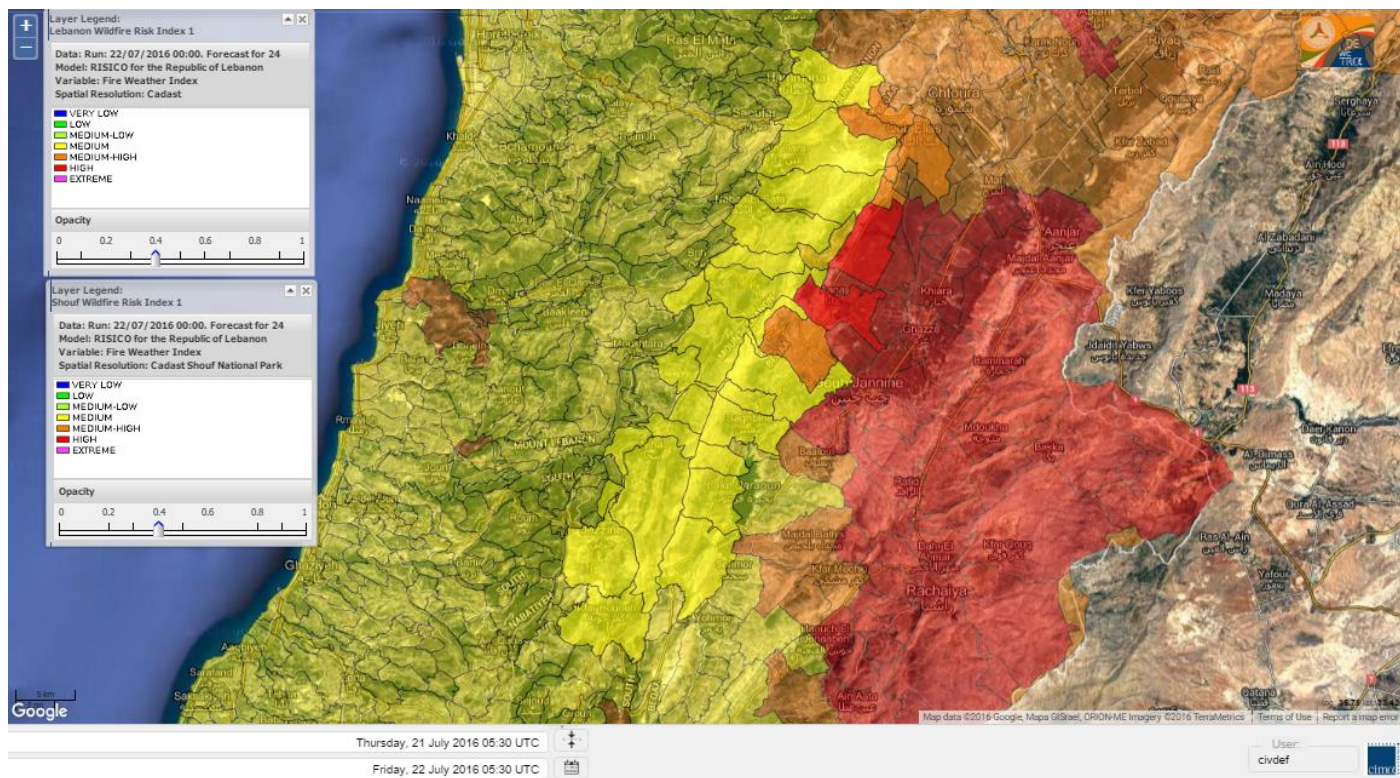

Shouf Biosphere Reserve Forecast for 24 July 2016