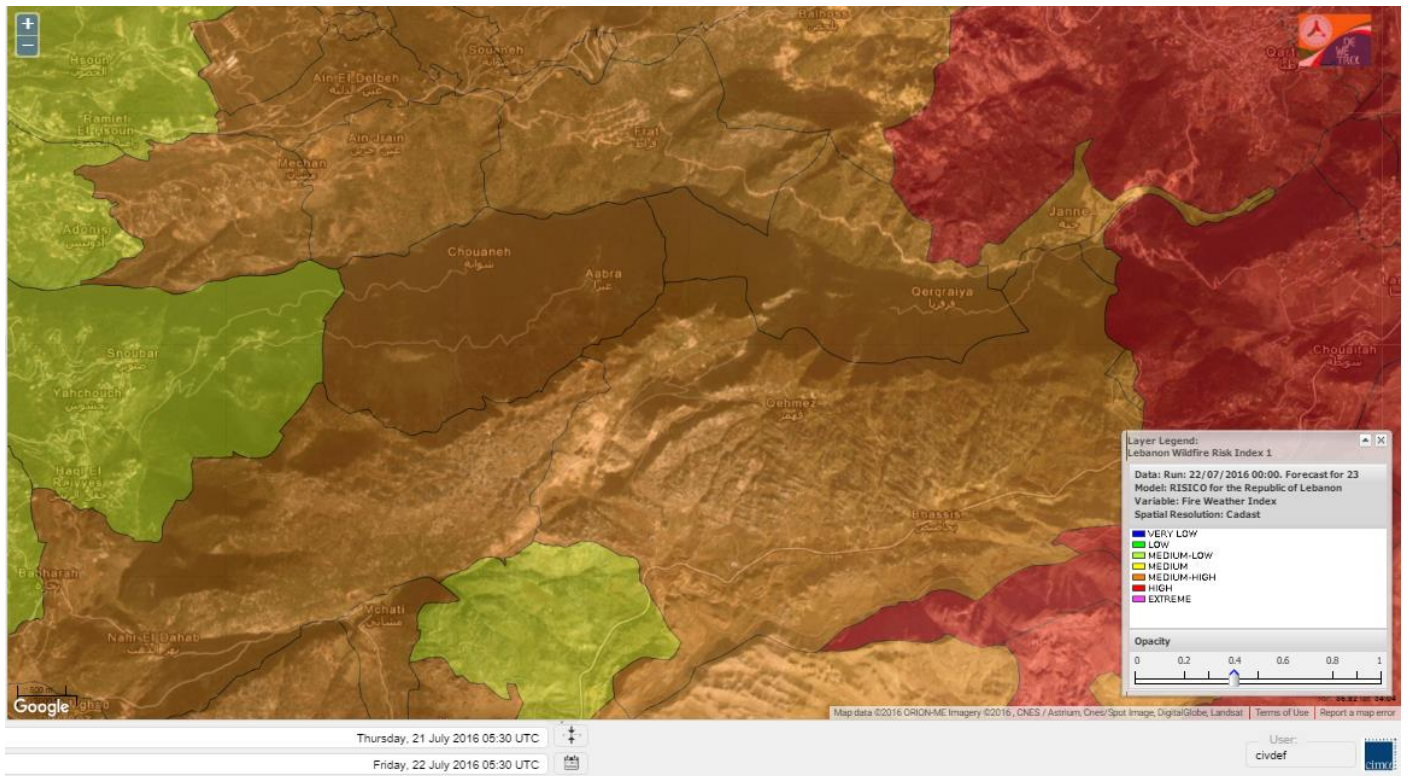

Jabal Moussa Reserve Forecast for 23 July 2016