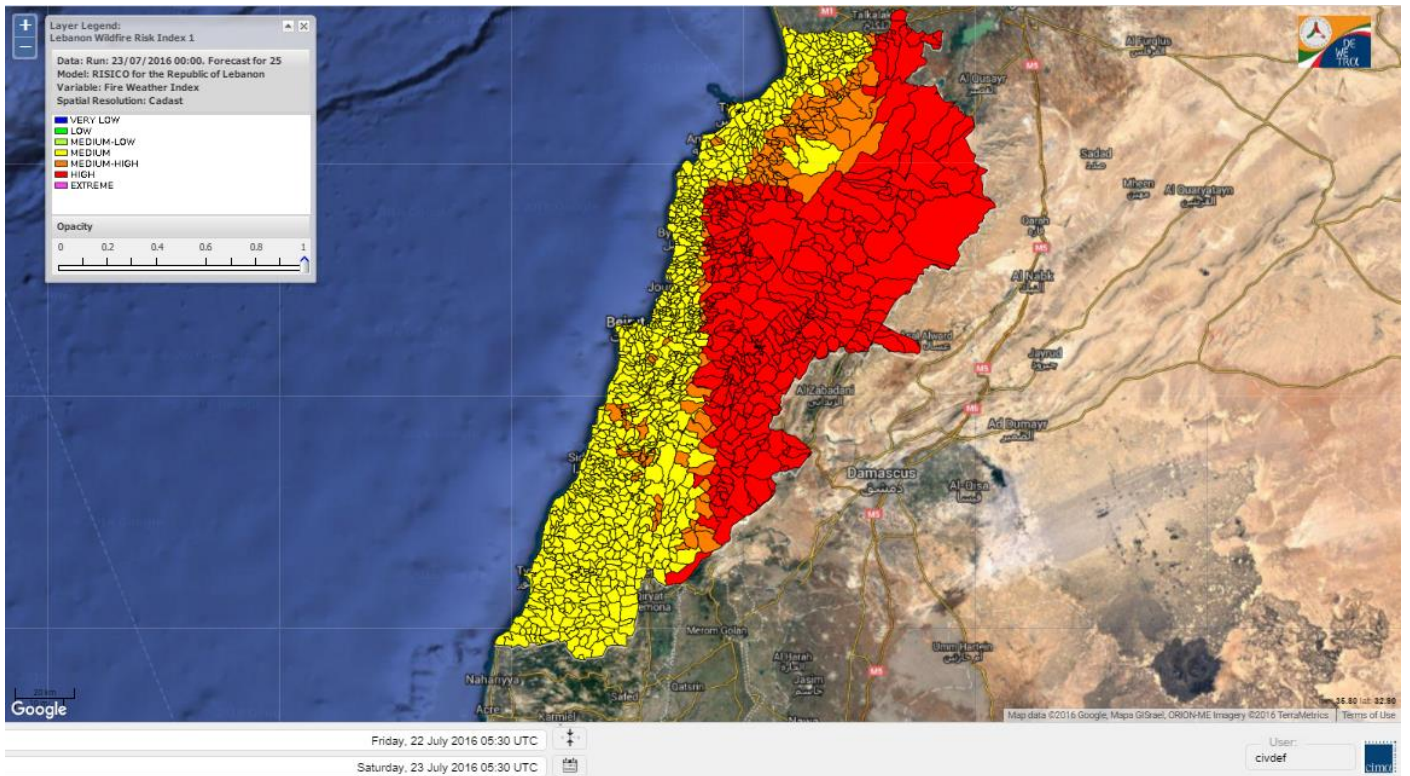

Lebanon for 25 July 2016