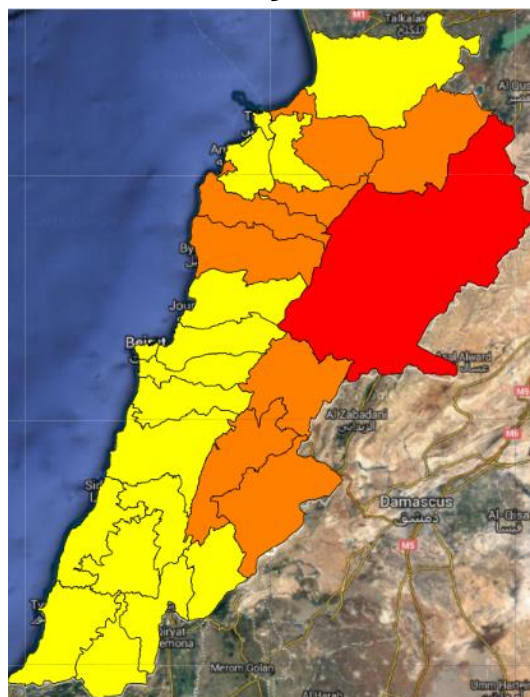

23 July 2016