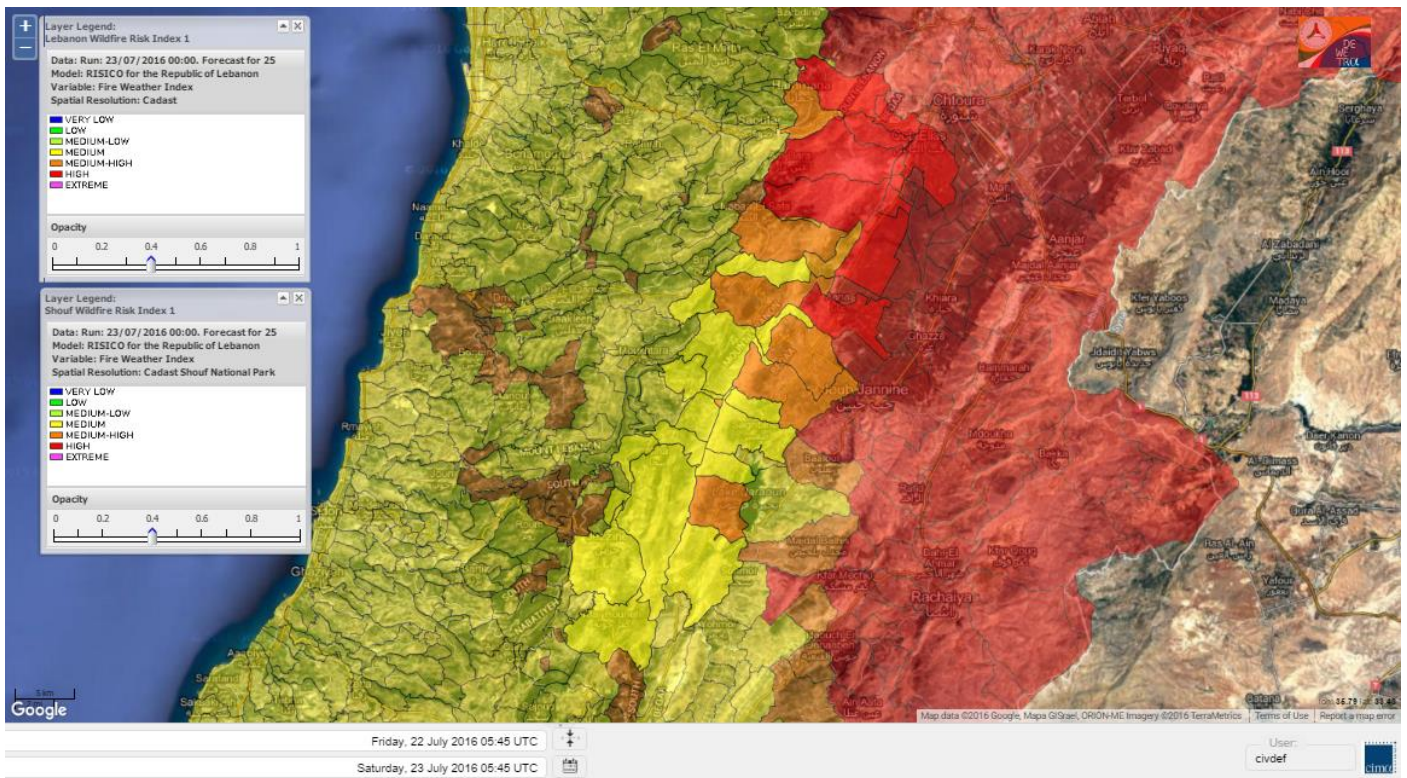

Shouf Biosphere Reserve Forecast for 25 July 2016