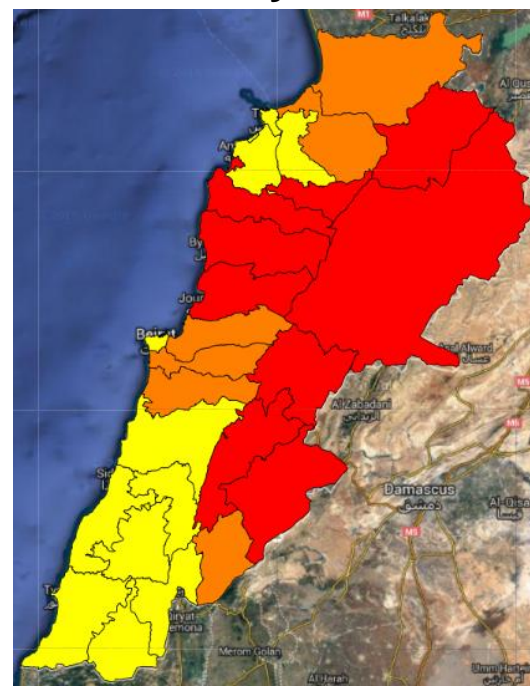

Beirut, 23 July 2016

FIRE RISK INDEX

22 July 2016

23 July 2016

24 July 2016

25 July 2016

Layer Legend:
Lebanon Wildfire Risk Index 1

Data: Run: 23/07/2016 00:00. Forecast for 23
Model: RISICO for the Republic of Lebanon
Variable: Fire Weather Index
Spatial Resolution: Caza