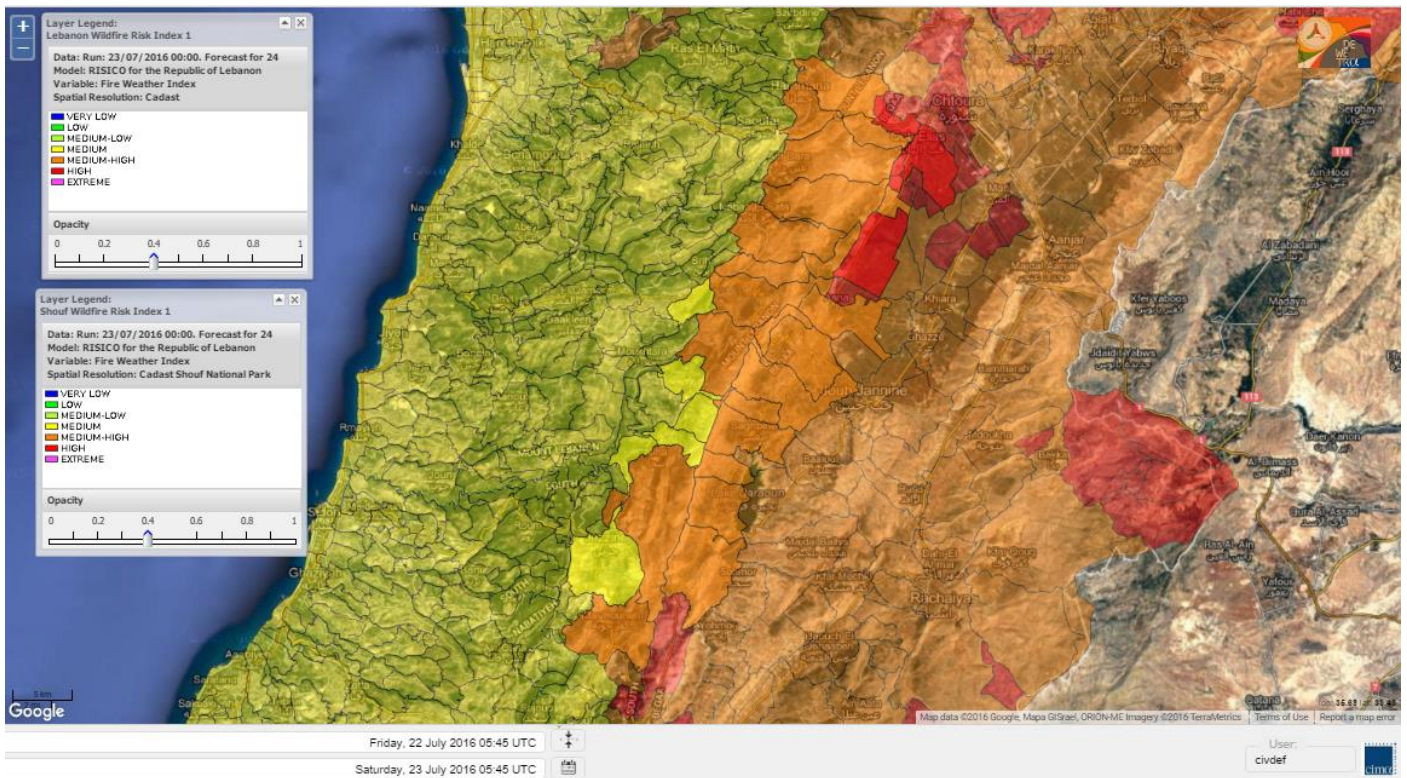

Shouf Biosphere Reserve Forecast for 24 July 2016