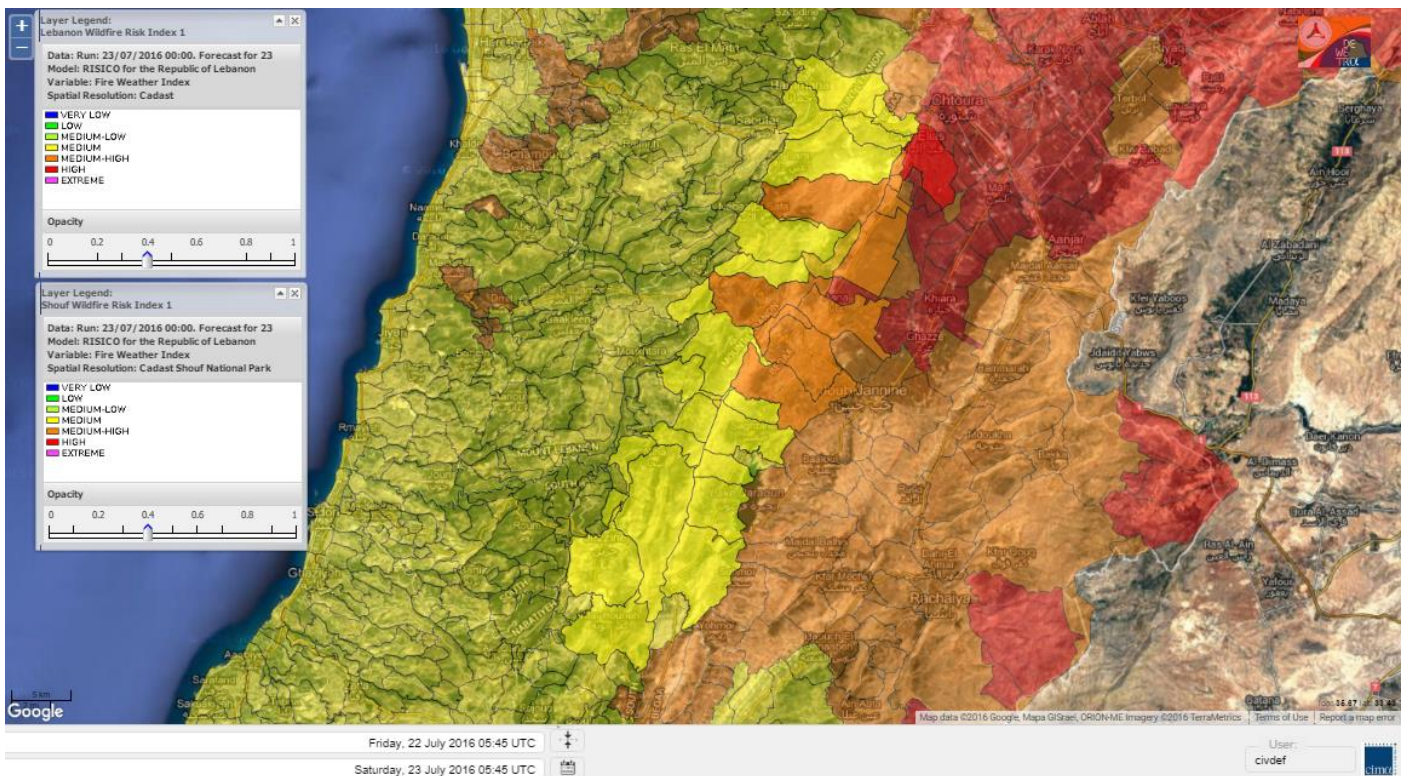

Shouf Biosphere Reserve Forecast for 23 July 2016