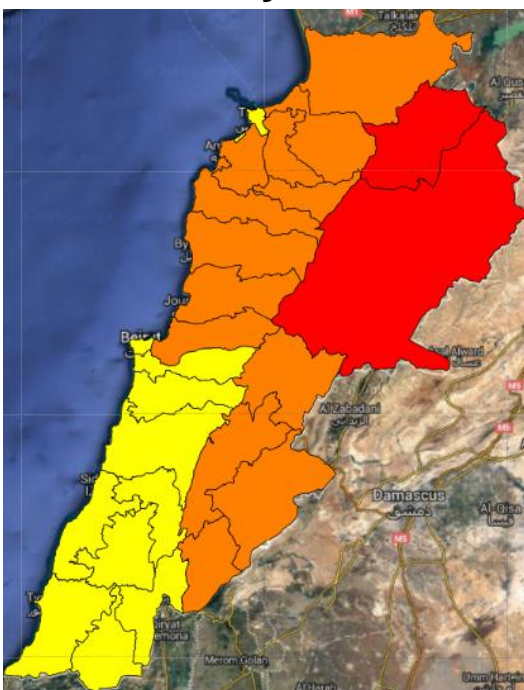

Beirut, 23 July 2016

FIRE RISK INDEX

22 July 2016

23 July 2016

24 July 2016

25 July 2016

Layer Legend:
Lebanon Wildfire Risk Index 1

Data: Run: 23/07/2016 00:00. Forecast for 23
Model: RISICO for the Republic of Lebanon
Variable: Fire Weather Index
Spatial Resolution: Caza