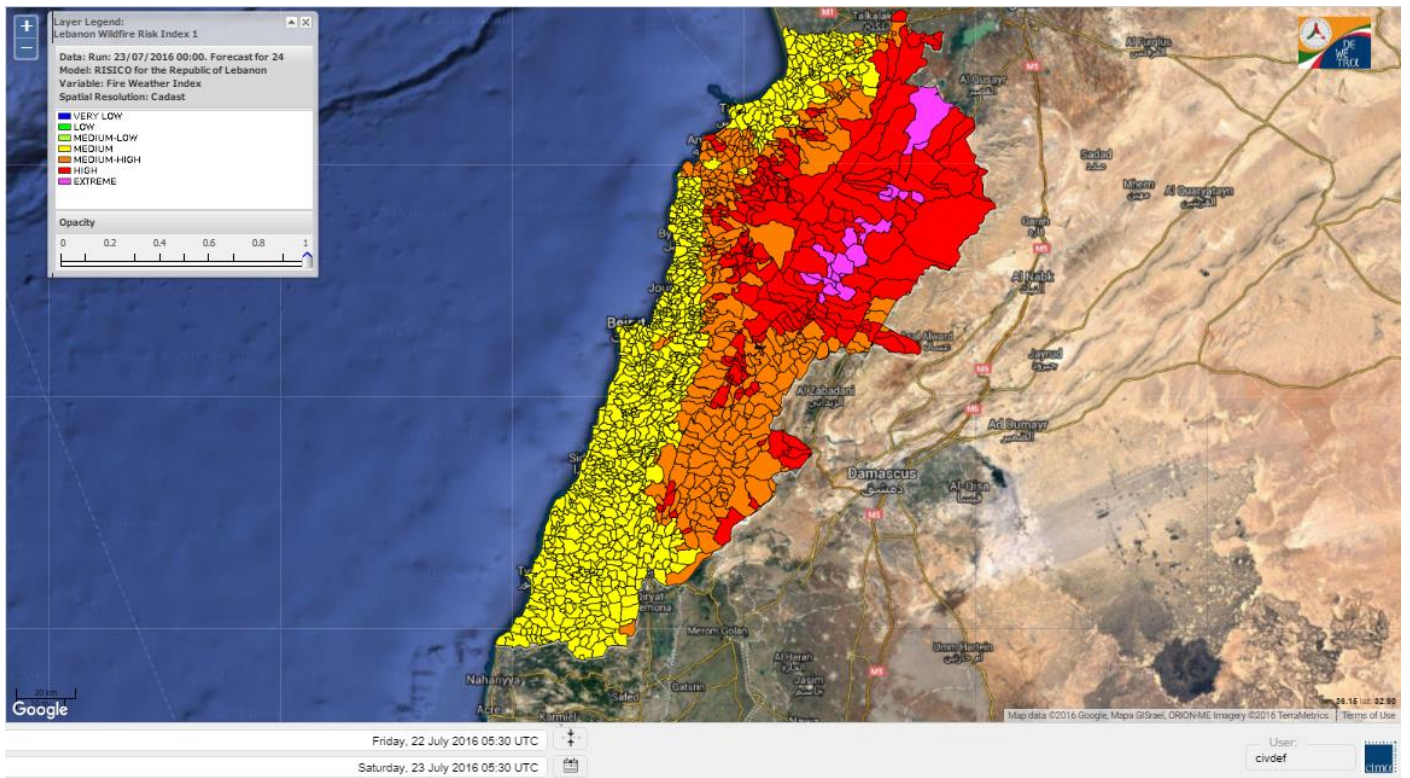

Lebanon for 24 July 2016