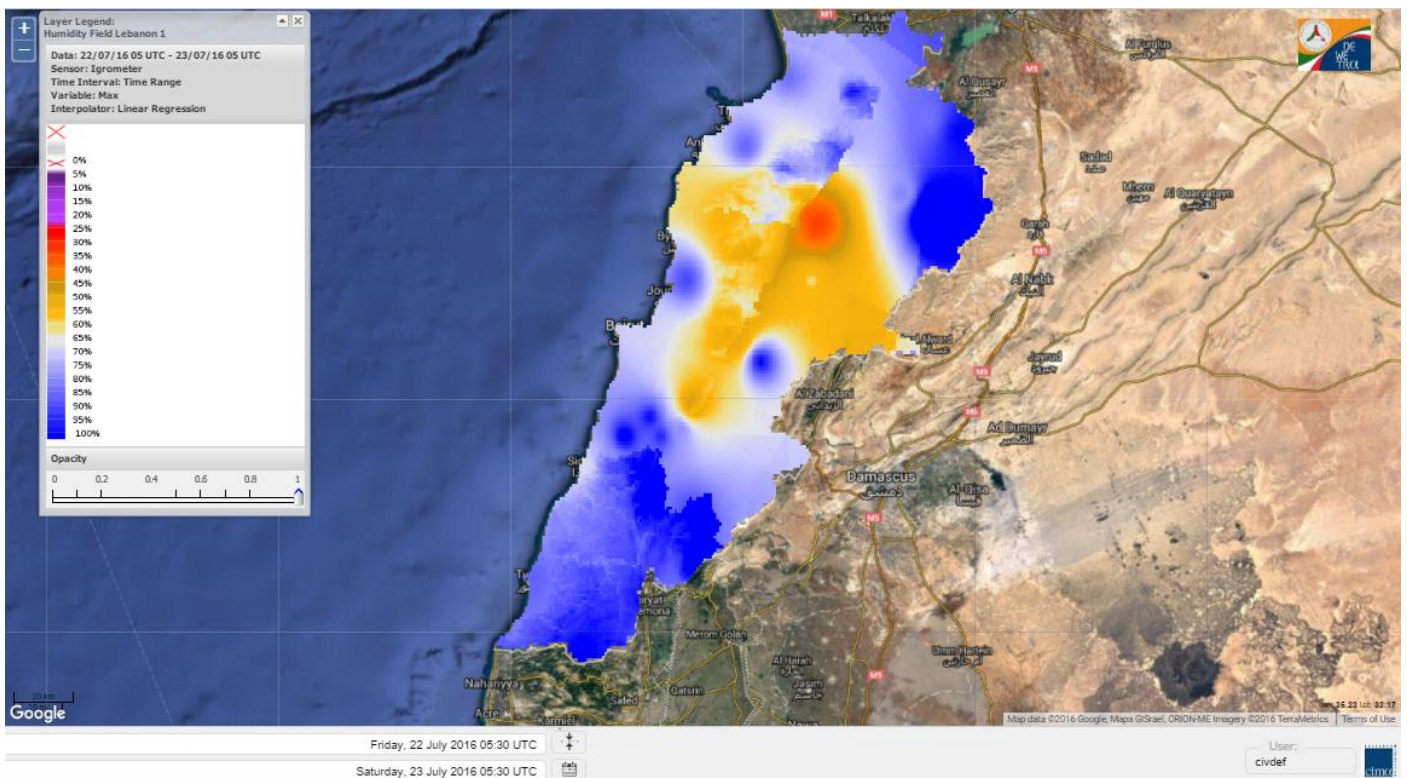

Lebanon humidity for 23 July 2016