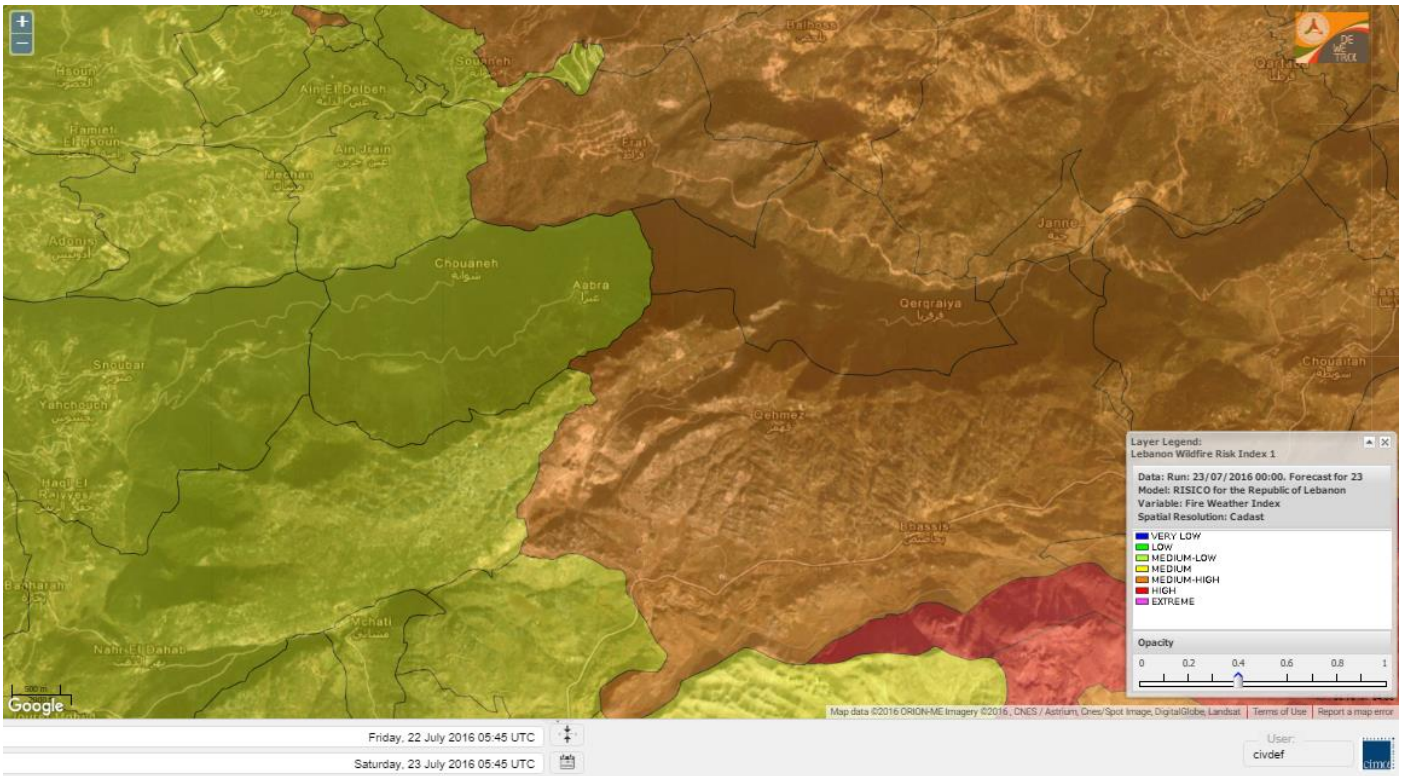

Jabal Moussa Reserve Forecast for 23 July 2016