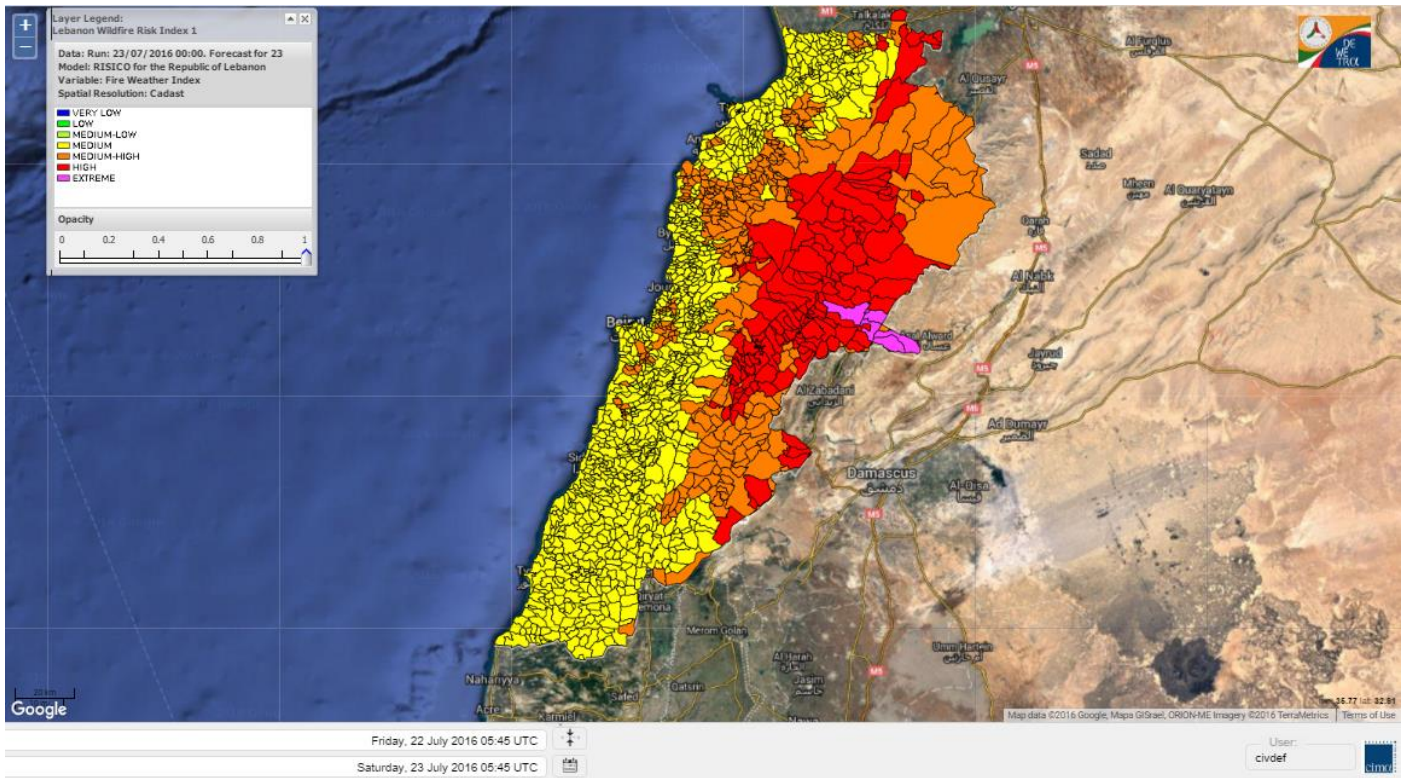

Lebanon for 23 July 2016