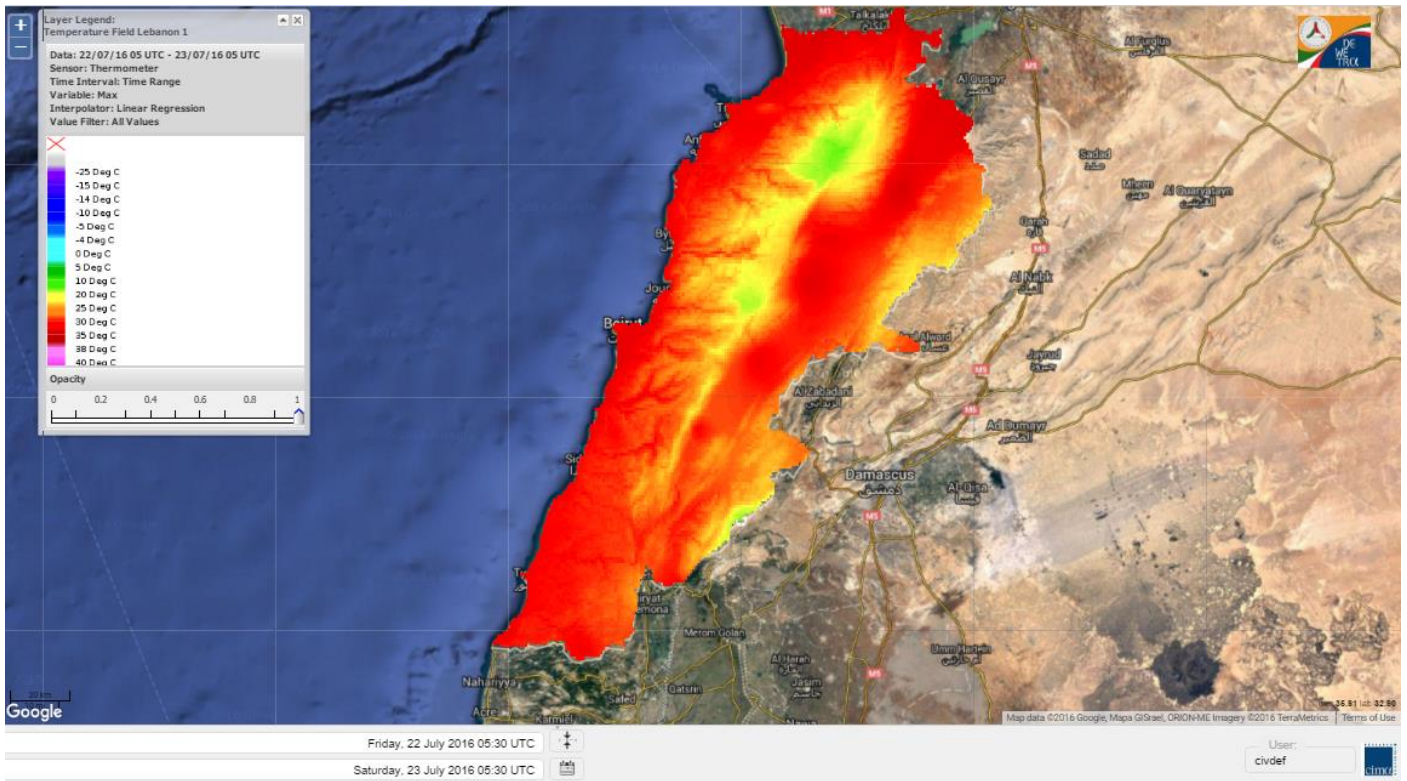

Lebanon temperature for 23 July 2016