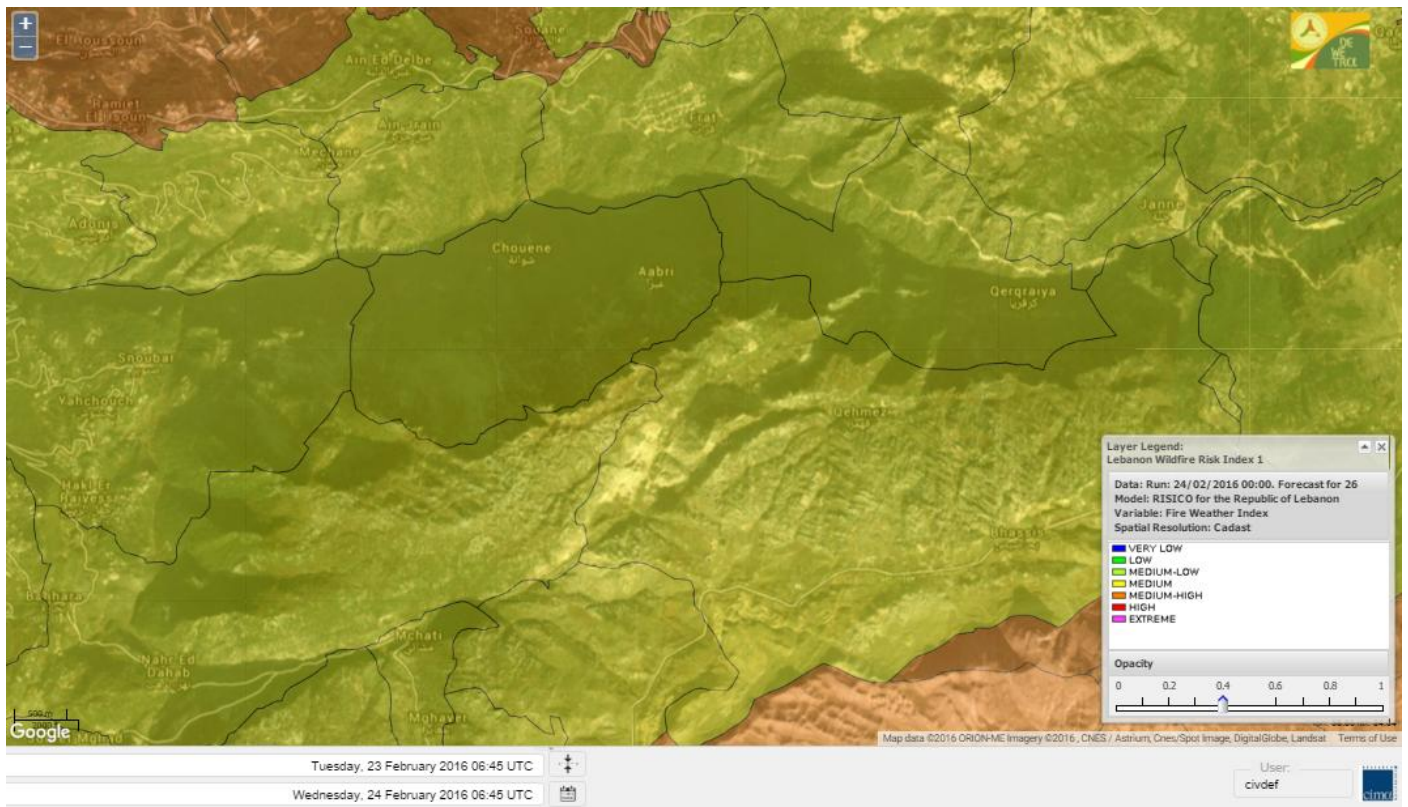

Jabal Moussa Reserve Forecast for 26 February 2016

Nord

Koura

Municipality	24-Feb	25-Feb	26-Feb	Municipality	24-Feb	25-Feb	26-Feb	Municipality	24-Feb	25-Feb	26-Feb
Aaba	M	M	MH	Afsaddiq	M	M	MH	Ain Ekrine	M	M	MH
Amioun	M	M	MH	Anfeh	M	M	MH	Badbhoun	M	M	MH
Barghoun	M	M	MH	Barsa	M	M	MH	Batroumine	M	M	MH
Bdebba	M	M	MH	Bechmizine	M	M	MH	Bednayel El-Koura	ML	M	M
Bhabbouch El-Koura	M	M	MH	Bkeftine	M	M	MH	Bnehran	ML	M	MH
Bqaiia El-Koura	M	M	MH	Bsarma	M	M	MH	Btaaboura	M	M	M
Bterram	M	M	MH	Btouratij	M	M	MH	Bziza	M	M	MH
Dar Beehtar	M	M	MH	Dar Chmezzine	M	M	MH	Deddeh	M	M	MH
Deir El-Balamand	ML	M	M	Fih	M	M	MH	Hraiche	M	M	MH
Ijdaabrine	ML	M	M	Kaftoun	M	M	MH	Kefraya El-Koura	M	M	MH
Kfarakka	M	M	MH	Kfarhata	ML	M	M	Kfarhazir	M	M	MH
Kfarkahel	M	M	MH	Kfarsaroun	M	M	MH	Kosba	M	M	MH
Mejdel el-Koura	ML	M	M	Nakhle	M	M	MH	Qalhat	M	M	M
Ras Masqa	M	M	MH	Rechdibbine	M	M	MH	Zakroun	M	M	MH
Zgharta El-Mtaouile	L	M	M								