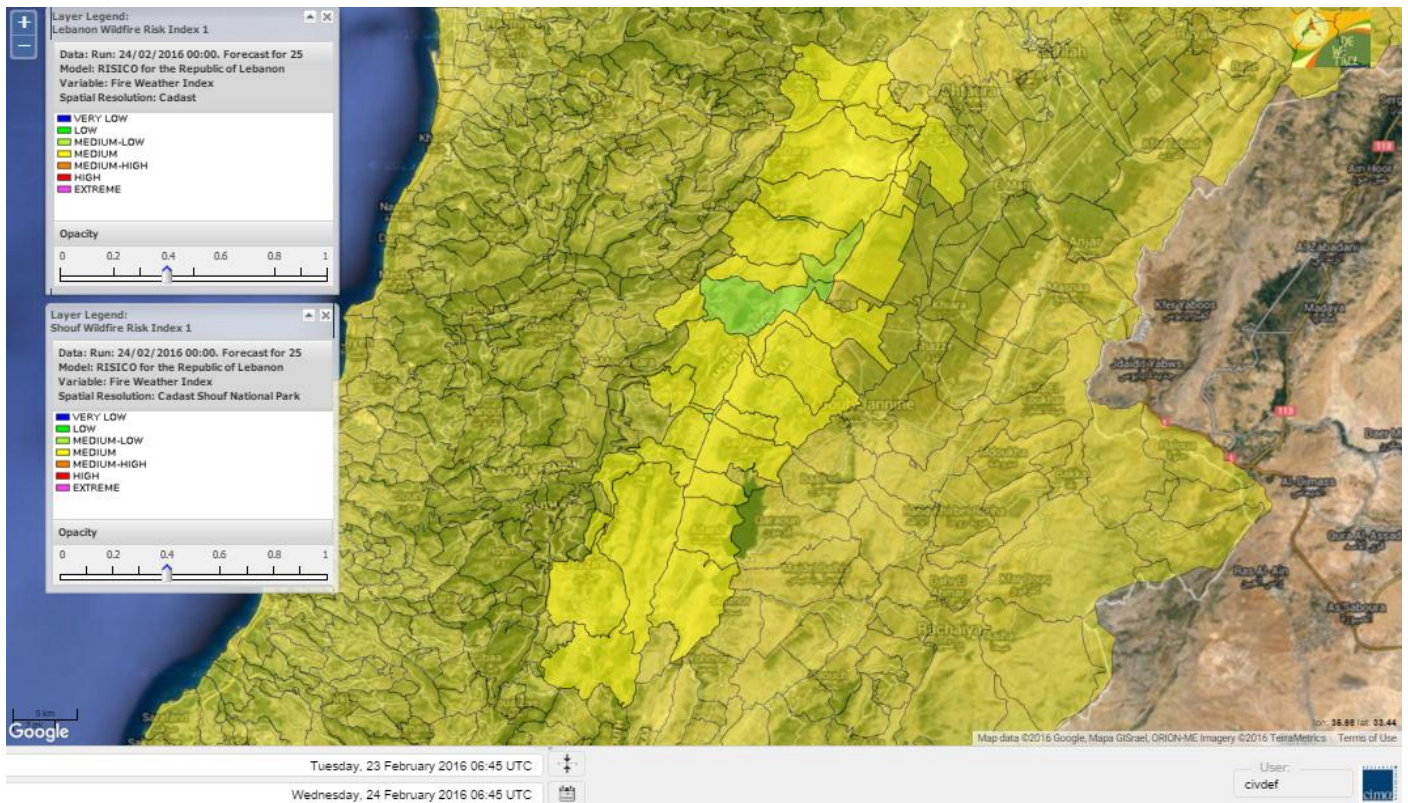

Shouf Biosphere Reserve Forecast for 25 February 2016