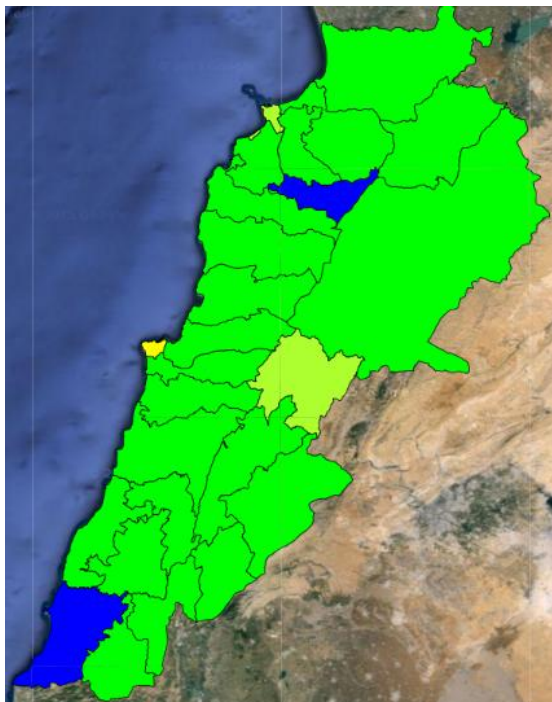

FIRE RISK INDEX

23 February