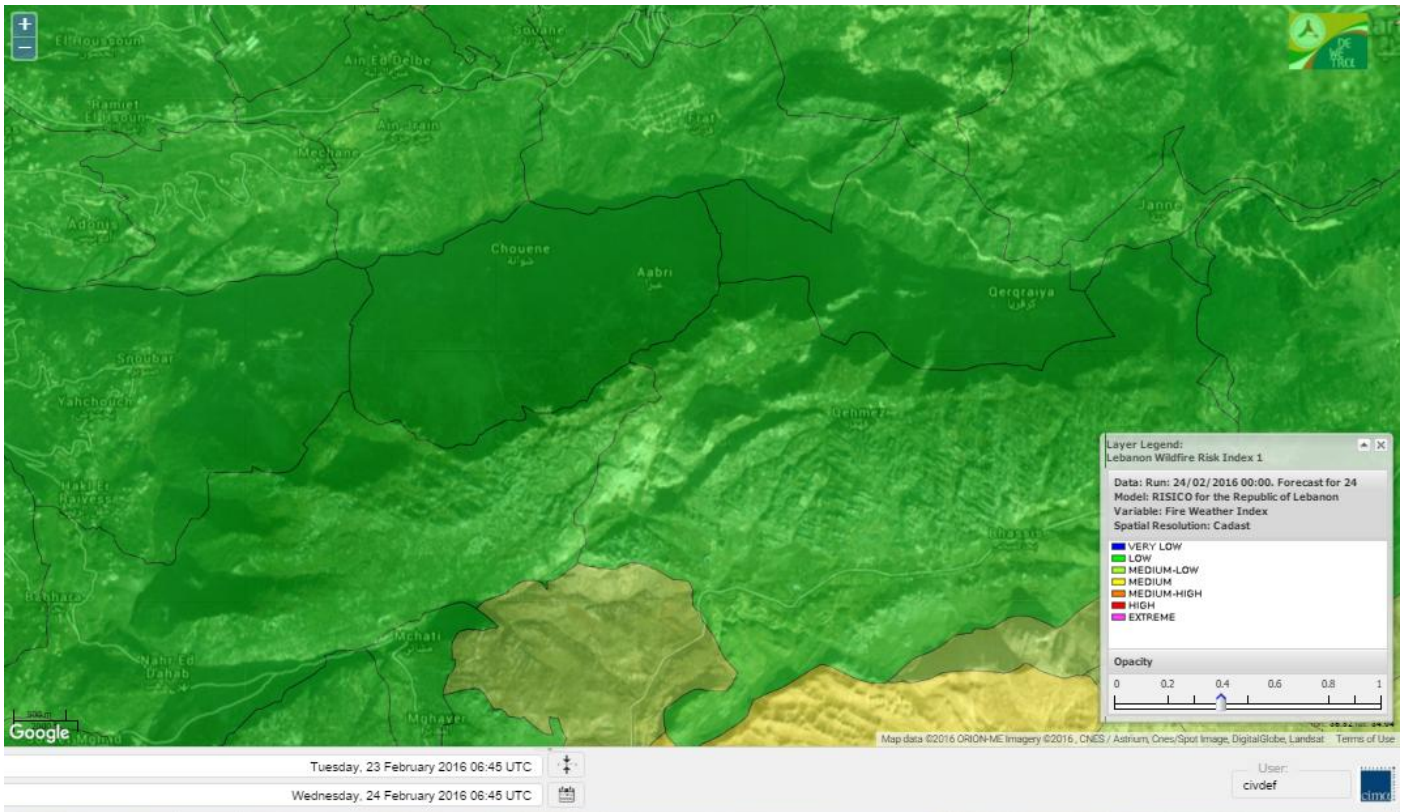

Jabal Moussa Reserve Forecast for 24 February 2016