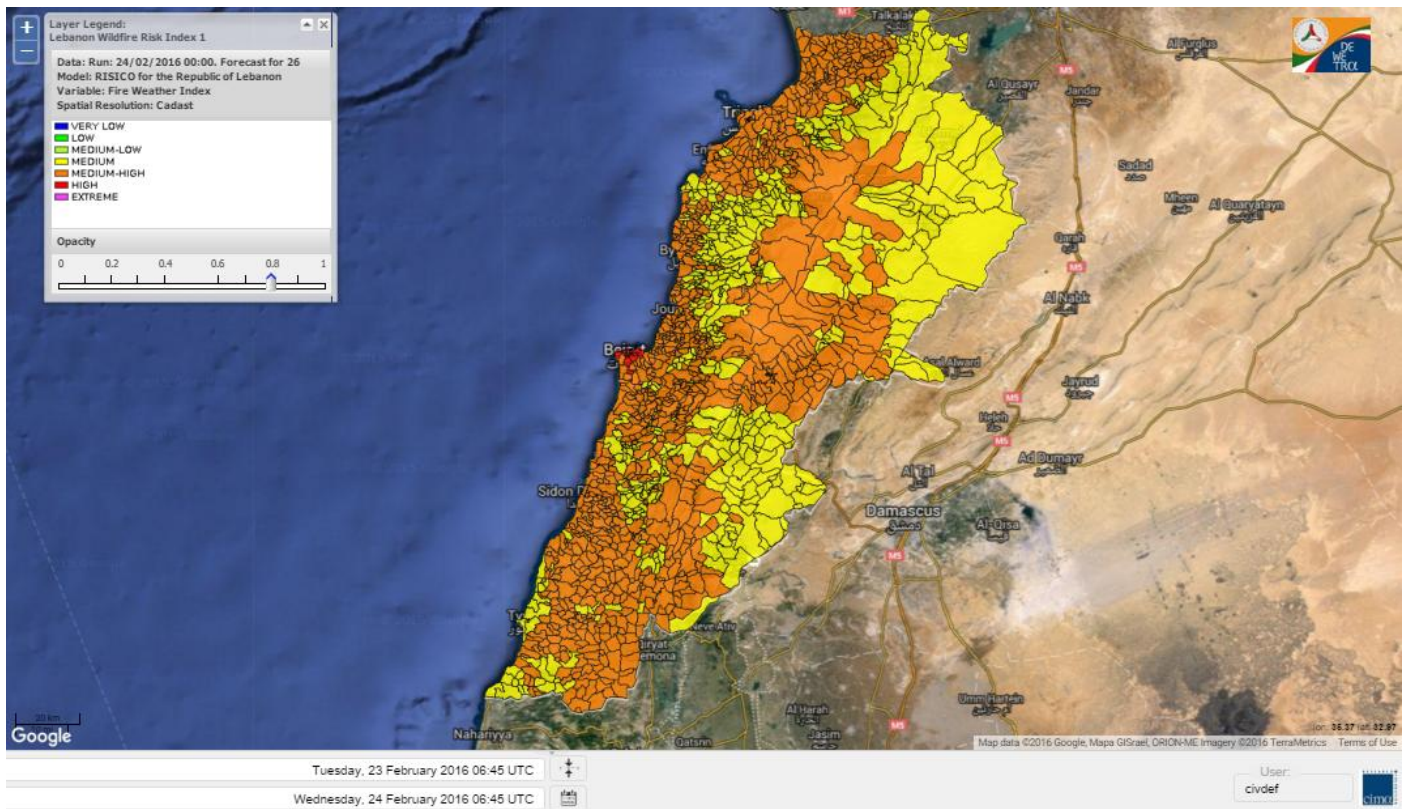

- VERY LOW
- LOW
- MEDIUM-LOW
- MEDIUM
- MEDIUM-HIGH
- HIGH
- EXTREME

Lebanon for 24 February 2016

Lebanon for 25 February 2016

Lebanon for 26 February 2016

Shouf Biosphere Reserve Forecast for 24 February 2016