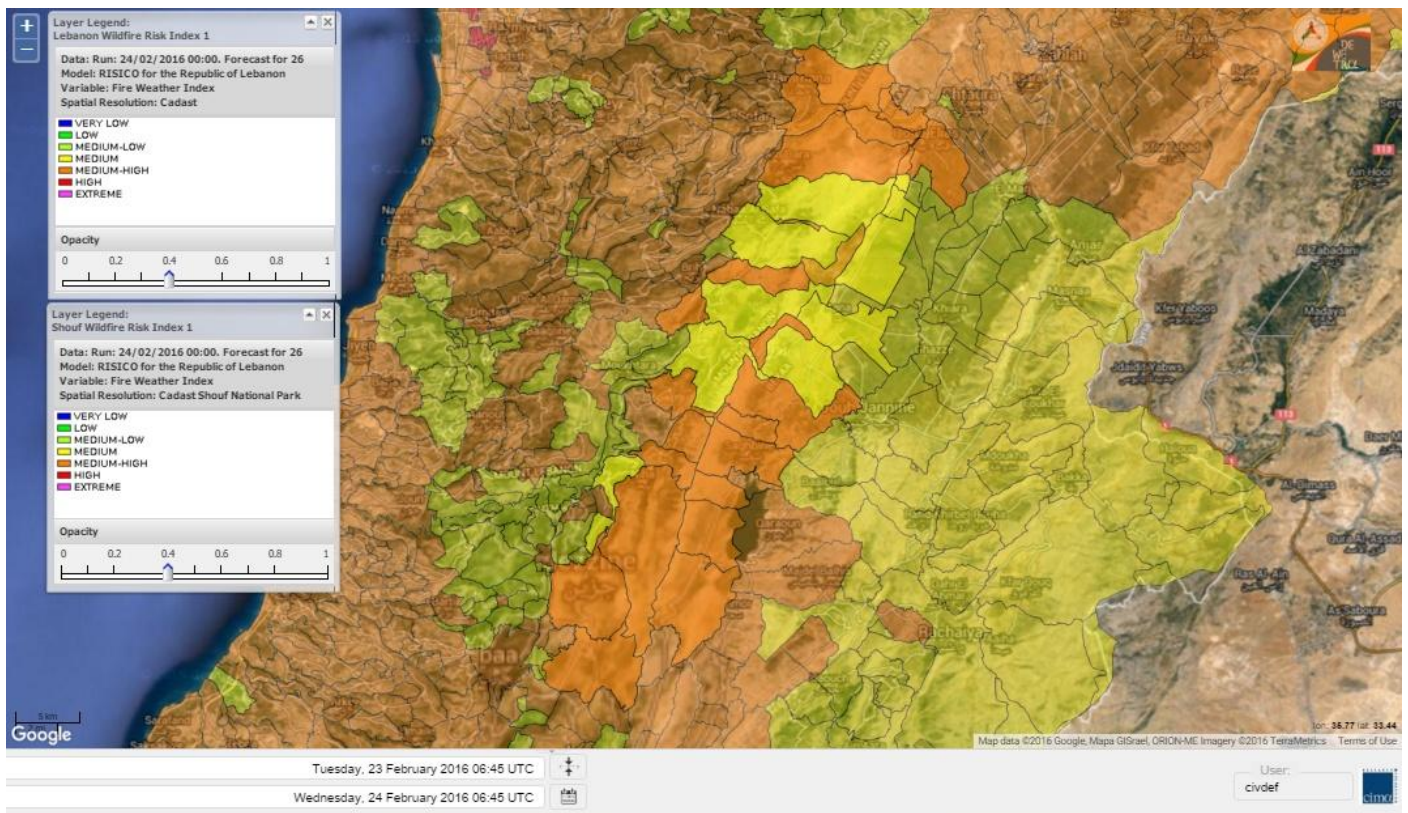

Shouf Biosphere Reserve Forecast for 26 February 2016