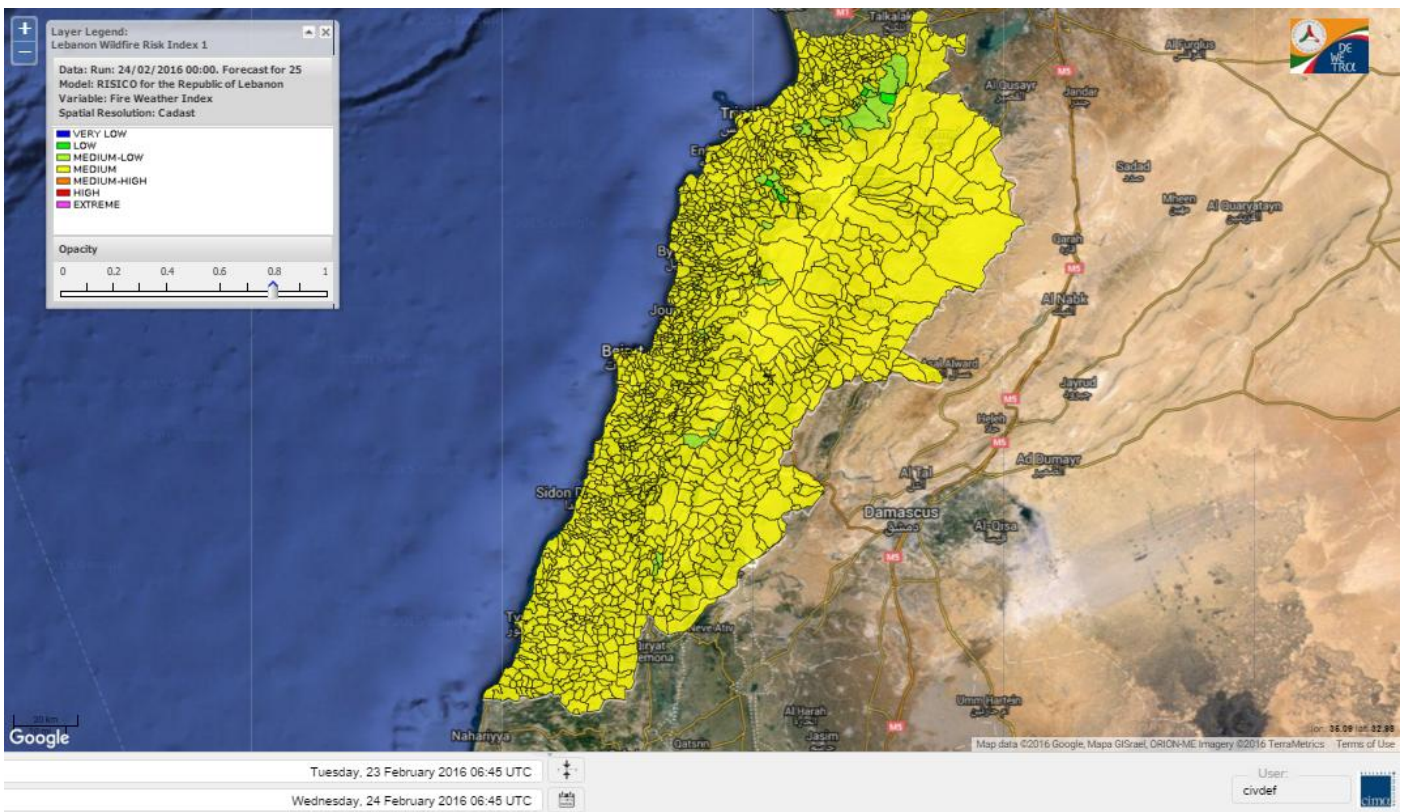

Lebanon for 25 February 2016