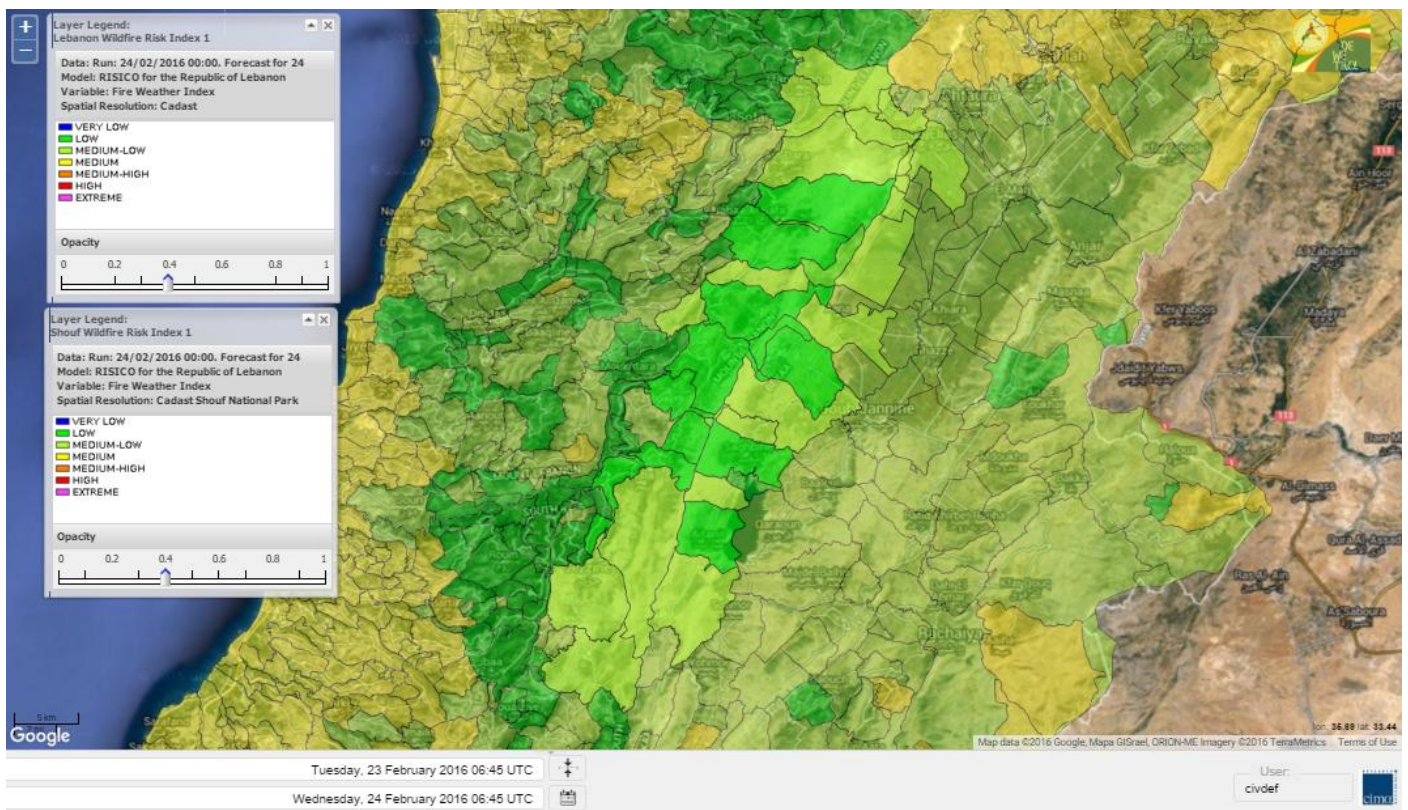

- VERY LOW
- LOW
- MEDIUM-LOW
- MEDIUM
- MEDIUM-HIGH
- HIGH
- EXTREME

Lebanon for 24 February 2016

Lebanon for 25 February 2016

Lebanon for 26 February 2016

Shouf Biosphere Reserve Forecast for 24 February 2016