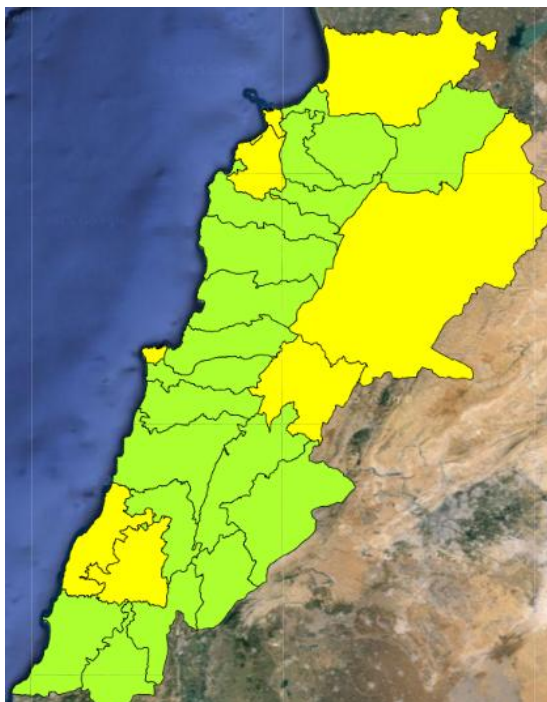

24 February