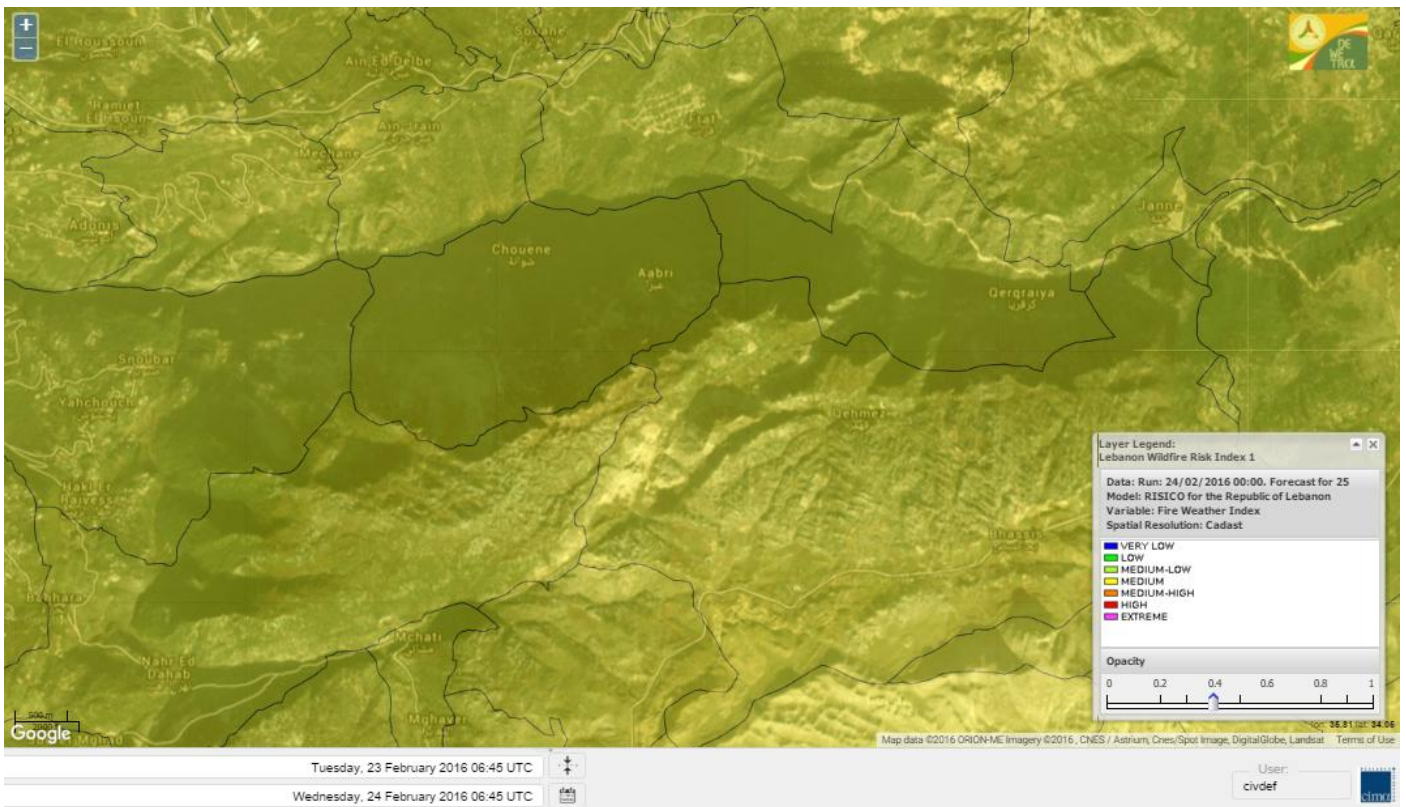

Jabal Moussa Reserve Forecast for 26 February 2016

Nord

Koura

Municipality	24-Feb	25-Feb	26-Feb	Municipality	24-Feb	25-Feb	26-Feb	Municipality	24-Feb	25-Feb	26-Feb
Aaba	M	M	MH	Afsaddiq	M	M	MH	Ain Ekrine	M	M	MH
Amioun	M	M	MH	Anfeh	M	M	MH	Badbhoun	M	M	MH
Barghoun	M	M	MH	Barsa	M	M	MH	Batroumine	M	M	MH
Bdebba	M	M	MH	Bechmizine	M	M	MH	Bednayel El-Koura	ML	M	M
Bhabbouch El-Koura	M	M	MH	Bkeftine	M	M	MH	Bnehran	ML	M	MH
Bqaiia El-Koura	M	M	MH	Bsarma	M	M	MH	Btaaboura	M	M	M
Bterram	M	M	MH	Btouratij	M	M	MH	Bziza	M	M	MH
Dar Beehtar	M	M	MH	Dar Chmezzine	M	M	MH	Deddeh	M	M	MH
Deir El-Balamand	ML	M	M	Fih	M	M	MH	Hraiche	M	M	MH
Ijdaabrine	ML	M	M	Kaftoun	M	M	MH	Kefraya El-Koura	M	M	MH
Kfarakka	M	M	MH	Kfarhata	ML	M	M	Kfarhazir	M	M	MH
Kfarkahel	M	M	MH	Kfarsaroun	M	M	MH	Kosba	M	M	MH
Mejdel el-Koura	ML	M	M	Nakhle	M	M	MH	Qalhat	M	M	M
Ras Masqa	M	M	MH	Rechdibbine	M	M	MH	Zakroun	M	M	MH
Zgharta El-Mtaouile	L	M	M								