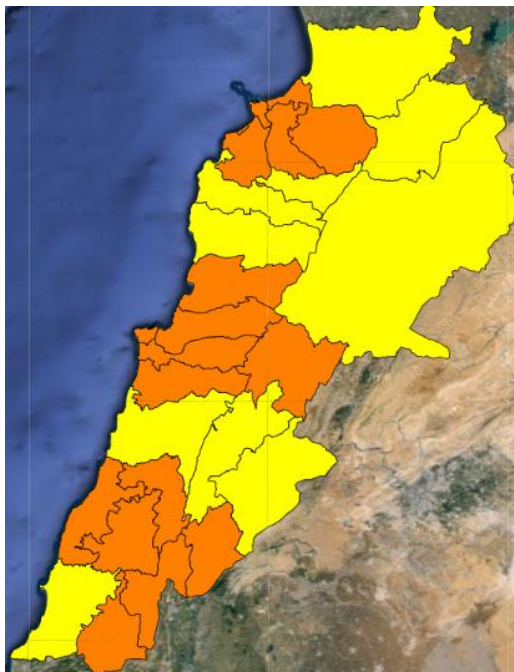

Beirut, 24 February 2016

FIRE RISK INDEX

23 February

24 February

25 February

26 February

Layer Legend:
Lebanon Wildfire Risk Index 1

Data: Run: 24/02/2016 00:00. Forecast for 24
Model: RISICO for the Republic of Lebanon
Variable: Fire Weather Index
Spatial Resolution: Caza