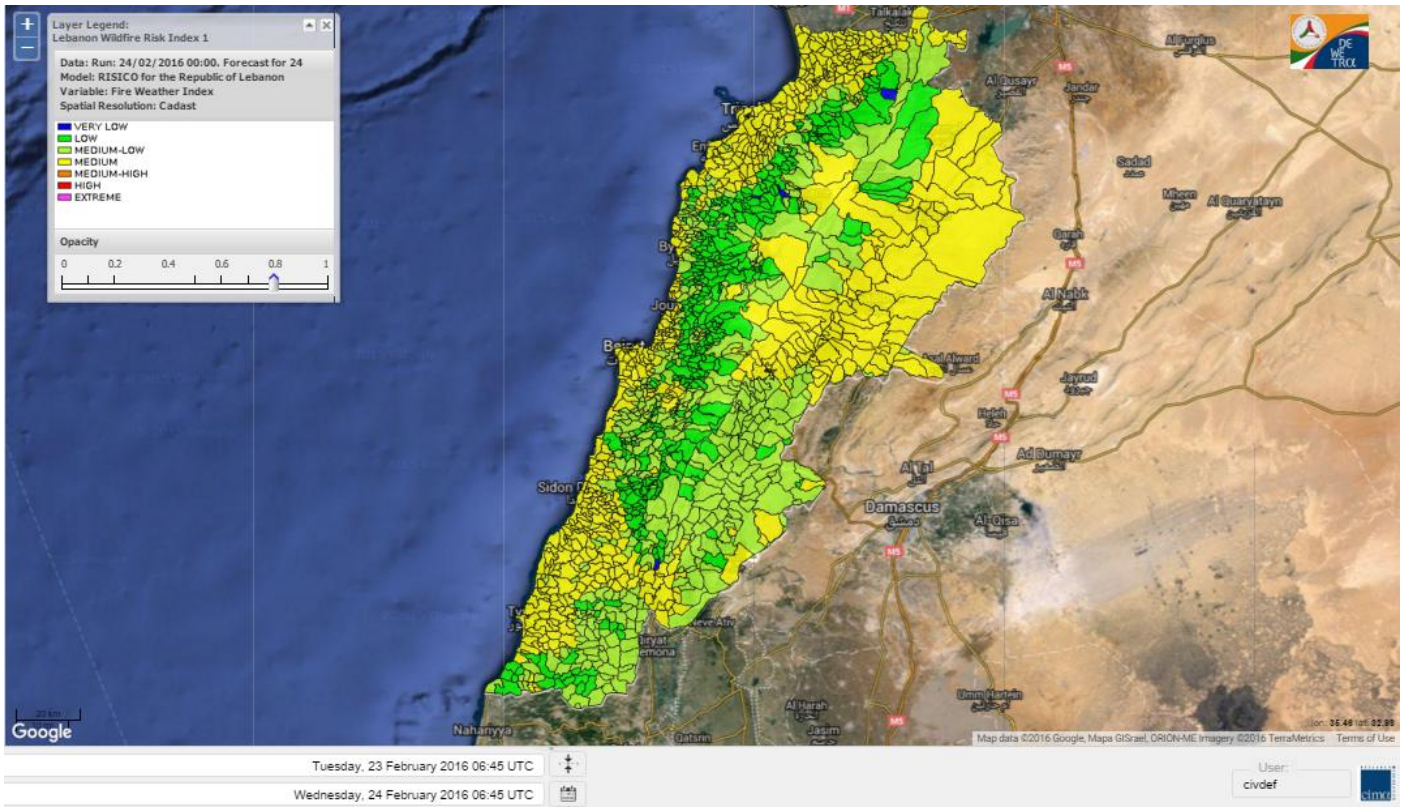

Lebanon for 24 February 2016