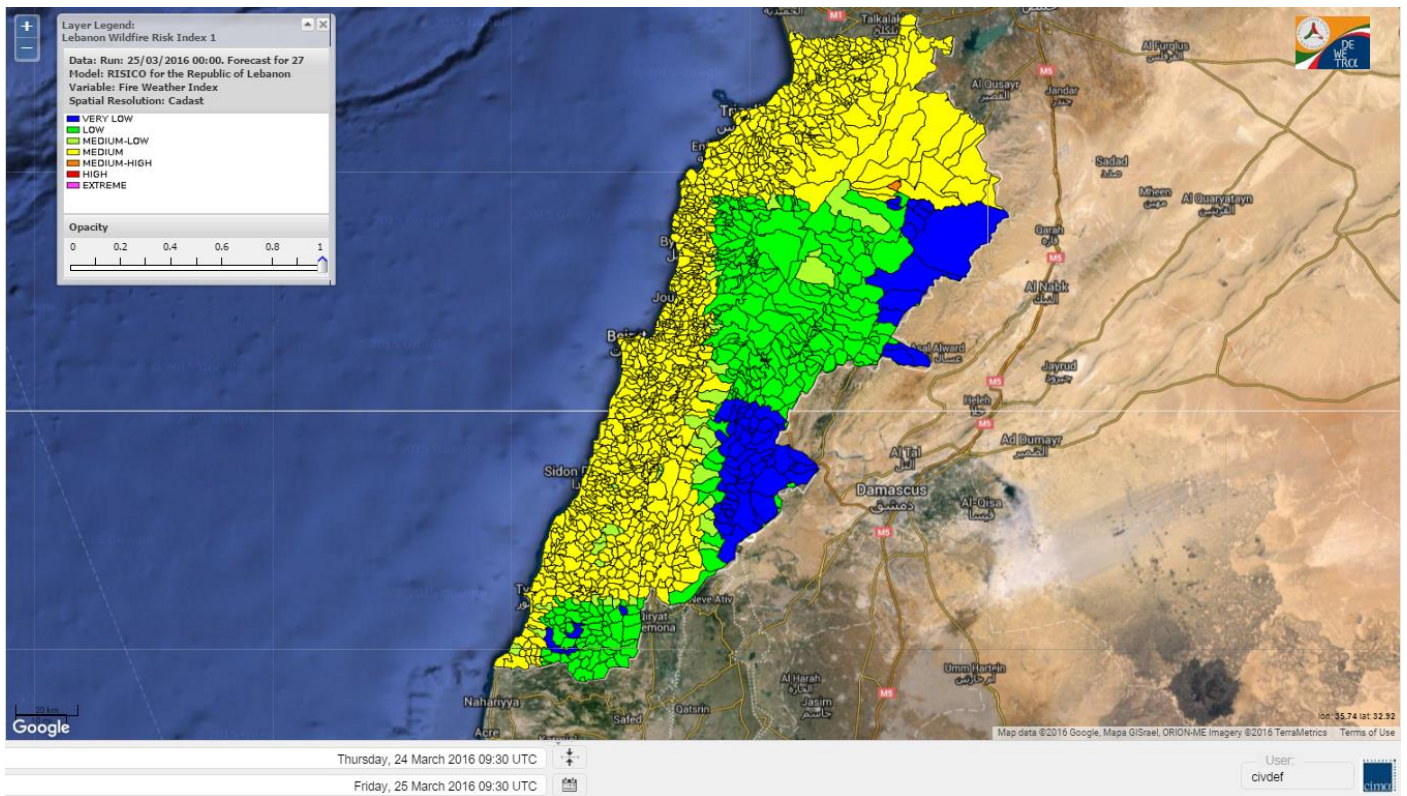

- VERY LOW
- LOW
- MEDIUM-LOW
- MEDIUM
- MEDIUM-HIGH
- HIGH
- EXTREME

Lebanon 25 March 2016

Lebanon 26 March 2016

Lebanon 27 March 2016

Shouf Biosphere Reserve Forecast for 25 March 2016

Shouf Biosphere Reserve Forecast for 26 March 2016