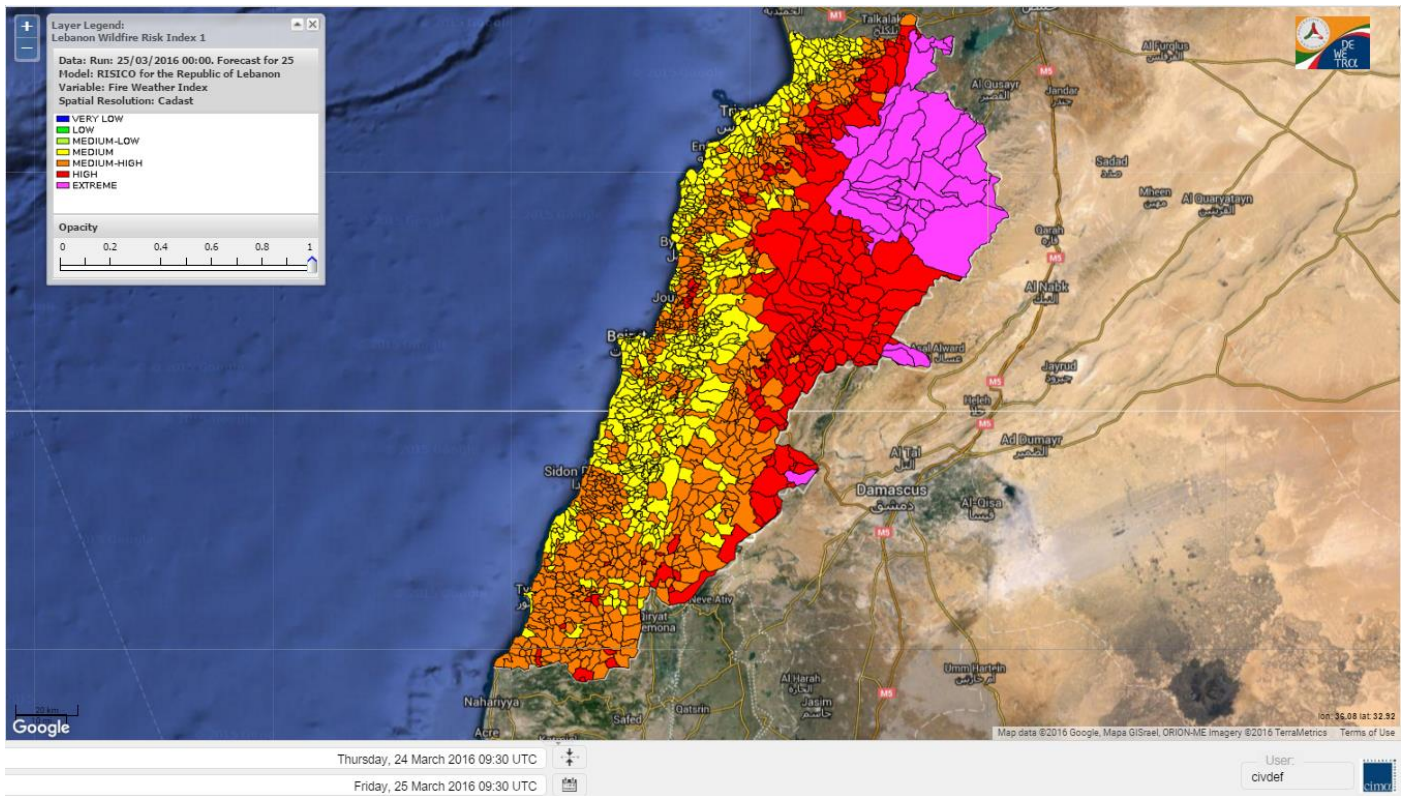

Lebanon 25 March 2016