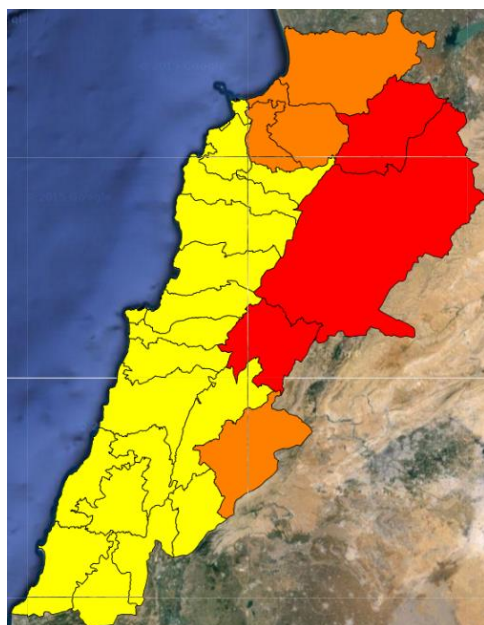

Beirut, 25 March 2016

FIRE RISK INDEX

24 March

25 March

26 March

27 March

Layer Legend:
Lebanon Wildfire Risk Index 1

Data: Run: 25/03/2016 00:00. Forecast for 25
Model: RISICO for the Republic of Lebanon
Variable: Fire Weather Index
Spatial Resolution: Caza