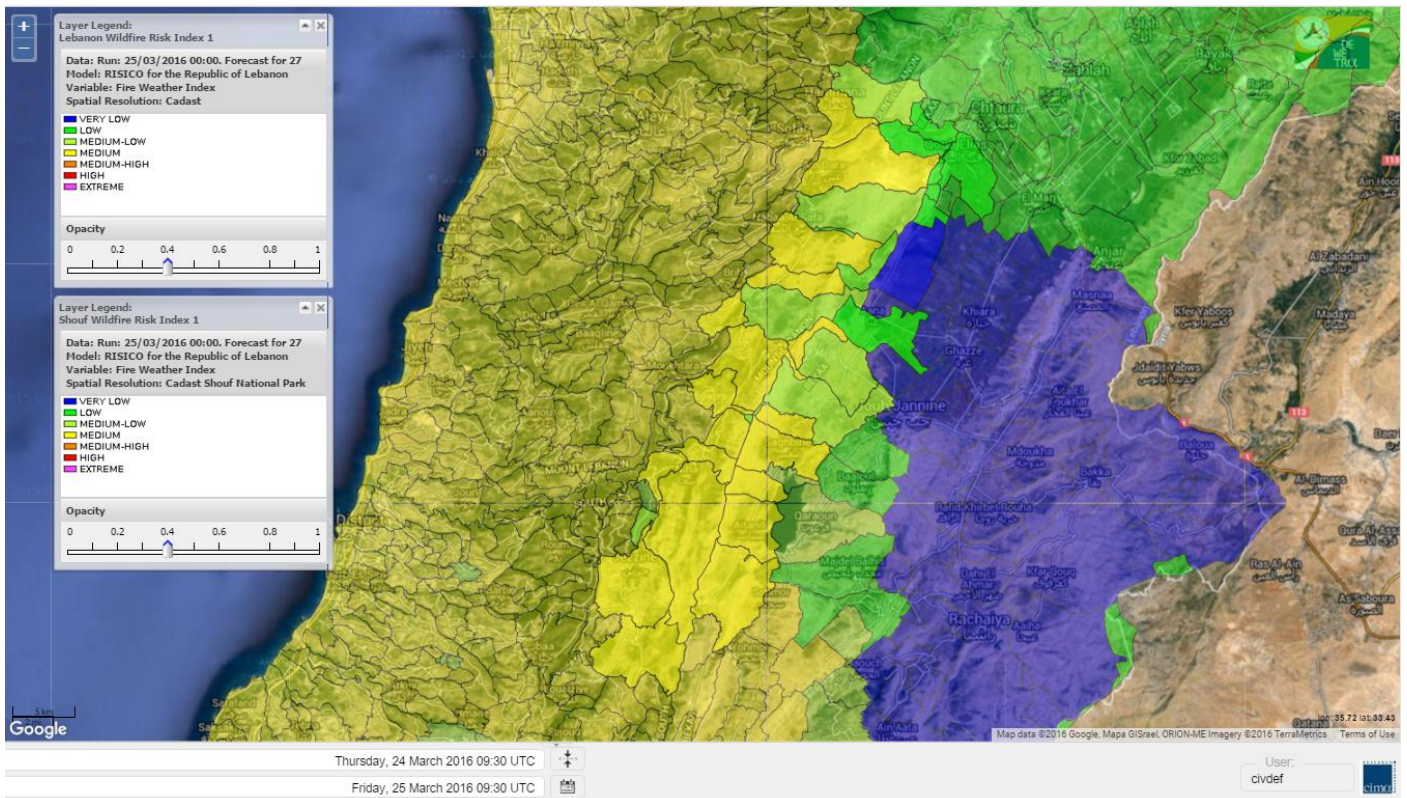

Shouf Biosphere Reserve Forecast for 27 March 2016