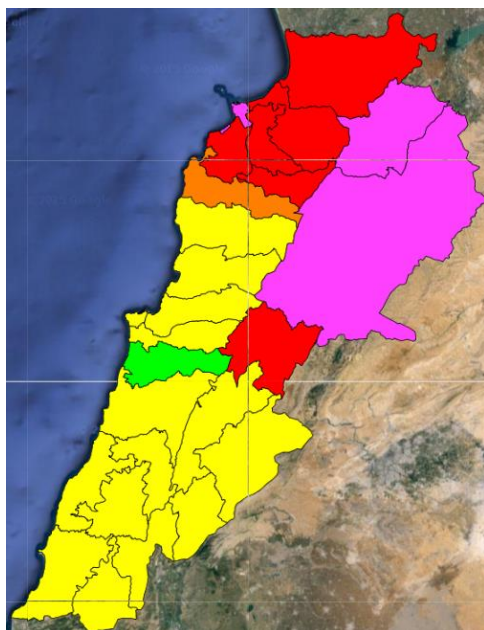

FIRE RISK INDEX

24 March