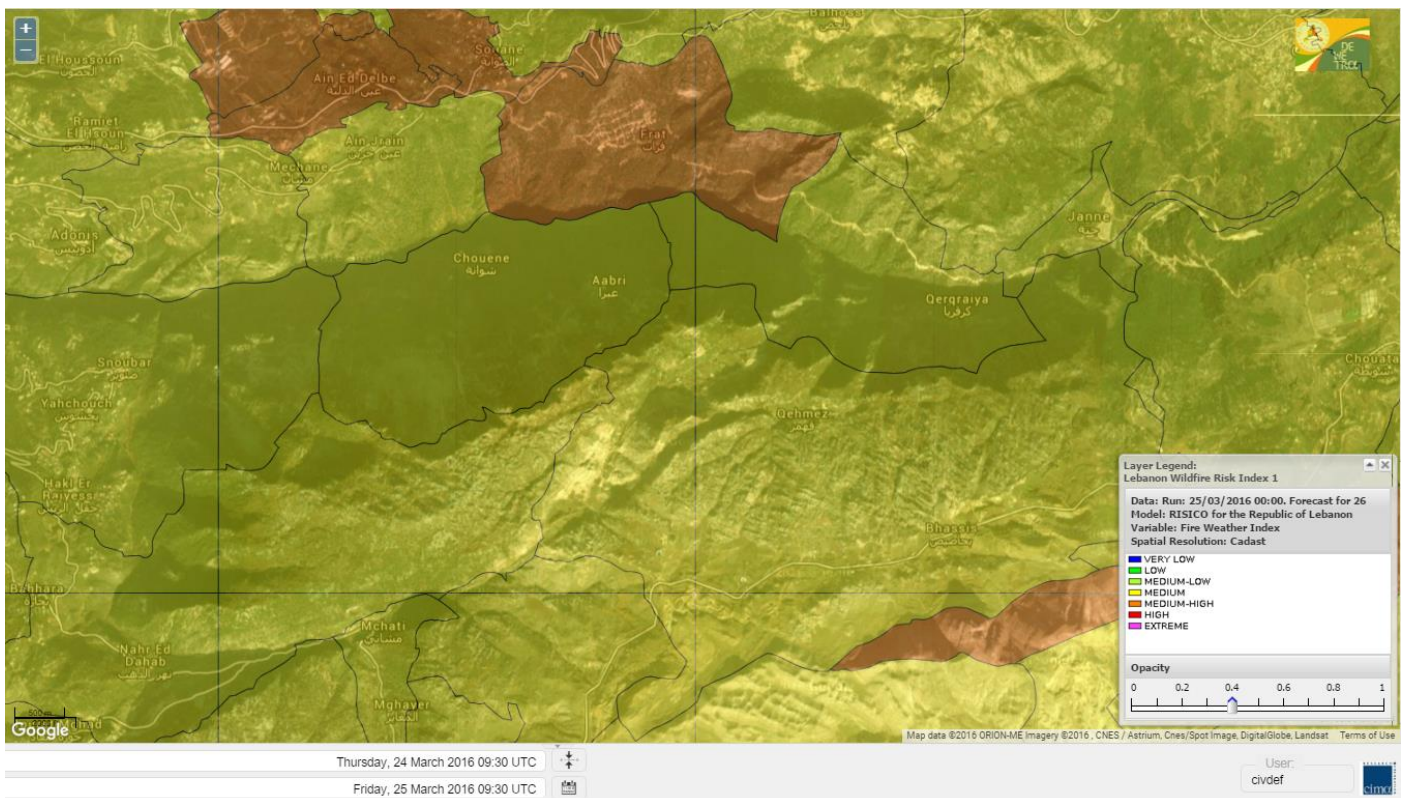

Jabal Moussa Reserve Forecast for 26 March 2016