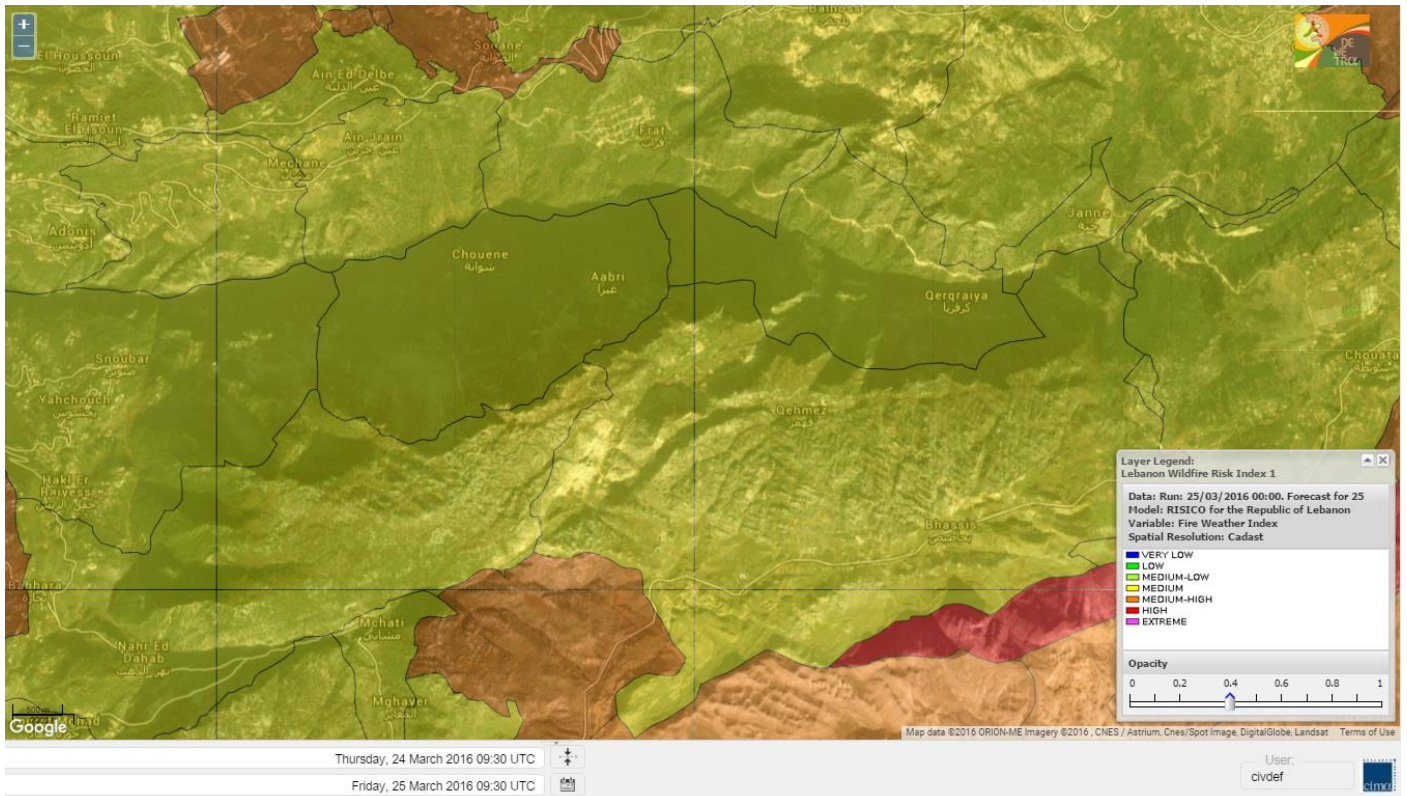

Jabal Moussa Reserve Forecast for 25 March 2016