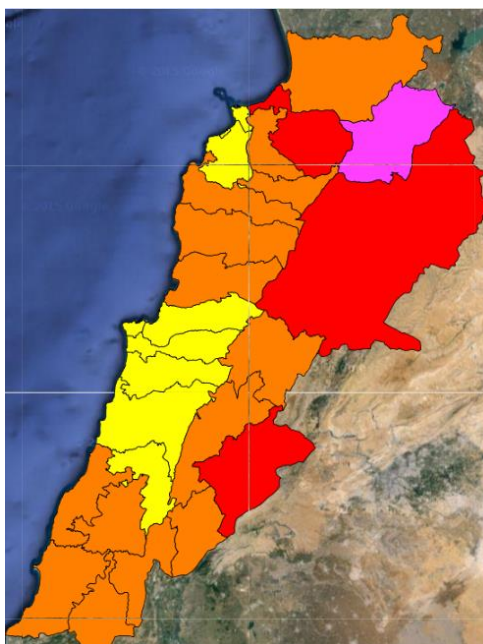

FIRE RISK INDEX

24 March

25 March

26 March

27 March

Layer Legend:
Lebanon Wildfire Risk Index 1

Data: Run: 25/03/2016 00:00. Forecast for 25
Model: RISICO for the Republic of Lebanon
Variable: Fire Weather Index
Spatial Resolution: Caza

- VERY LOW
- LOW
- MEDIUM-LOW
- MEDIUM
- MEDIUM-HIGH
- HIGH
- EXTREME