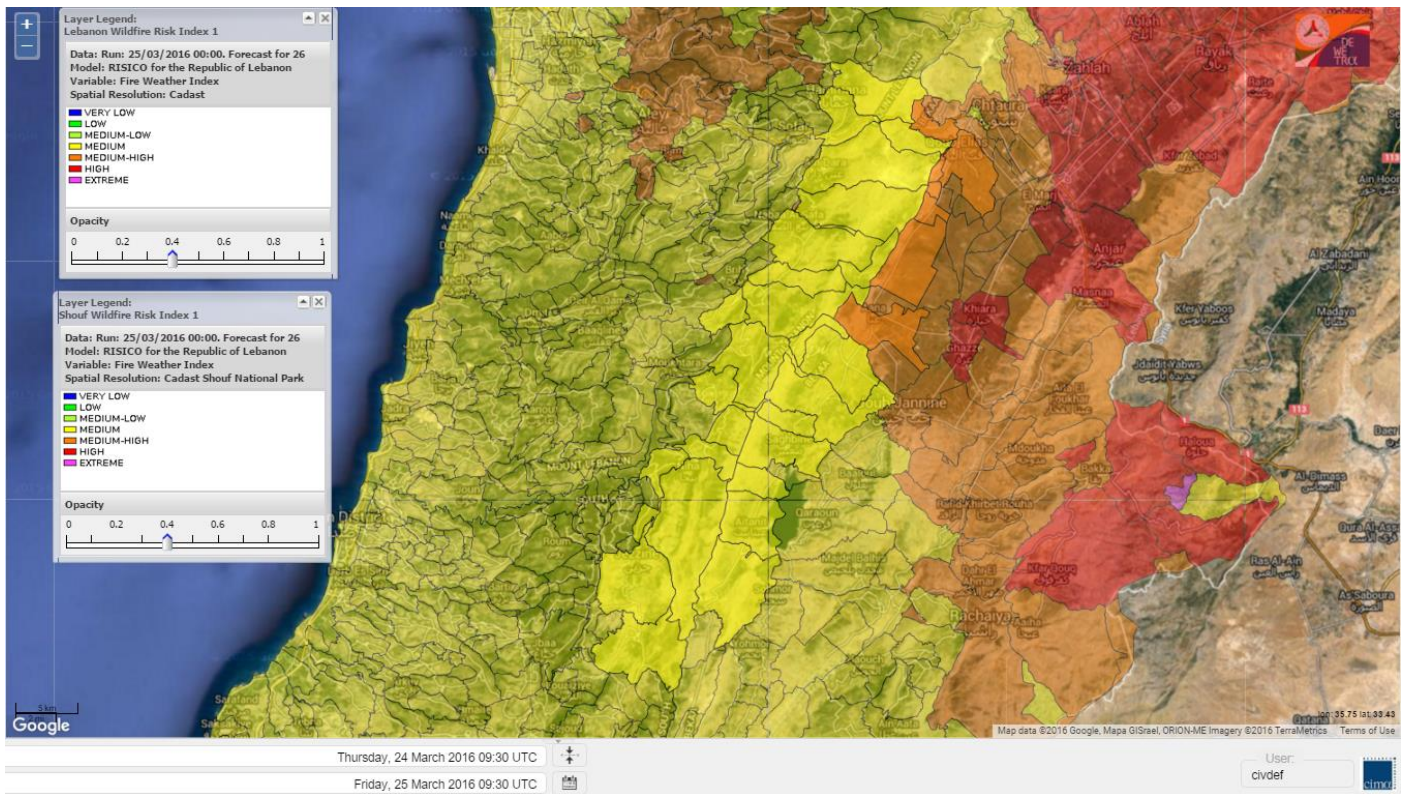

- VERY LOW
- LOW
- MEDIUM-LOW
- MEDIUM
- MEDIUM-HIGH
- HIGH
- EXTREME

Lebanon 25 March 2016

Lebanon 26 March 2016

Lebanon 27 March 2016

Shouf Biosphere Reserve Forecast for 25 March 2016

Shouf Biosphere Reserve Forecast for 26 March 2016