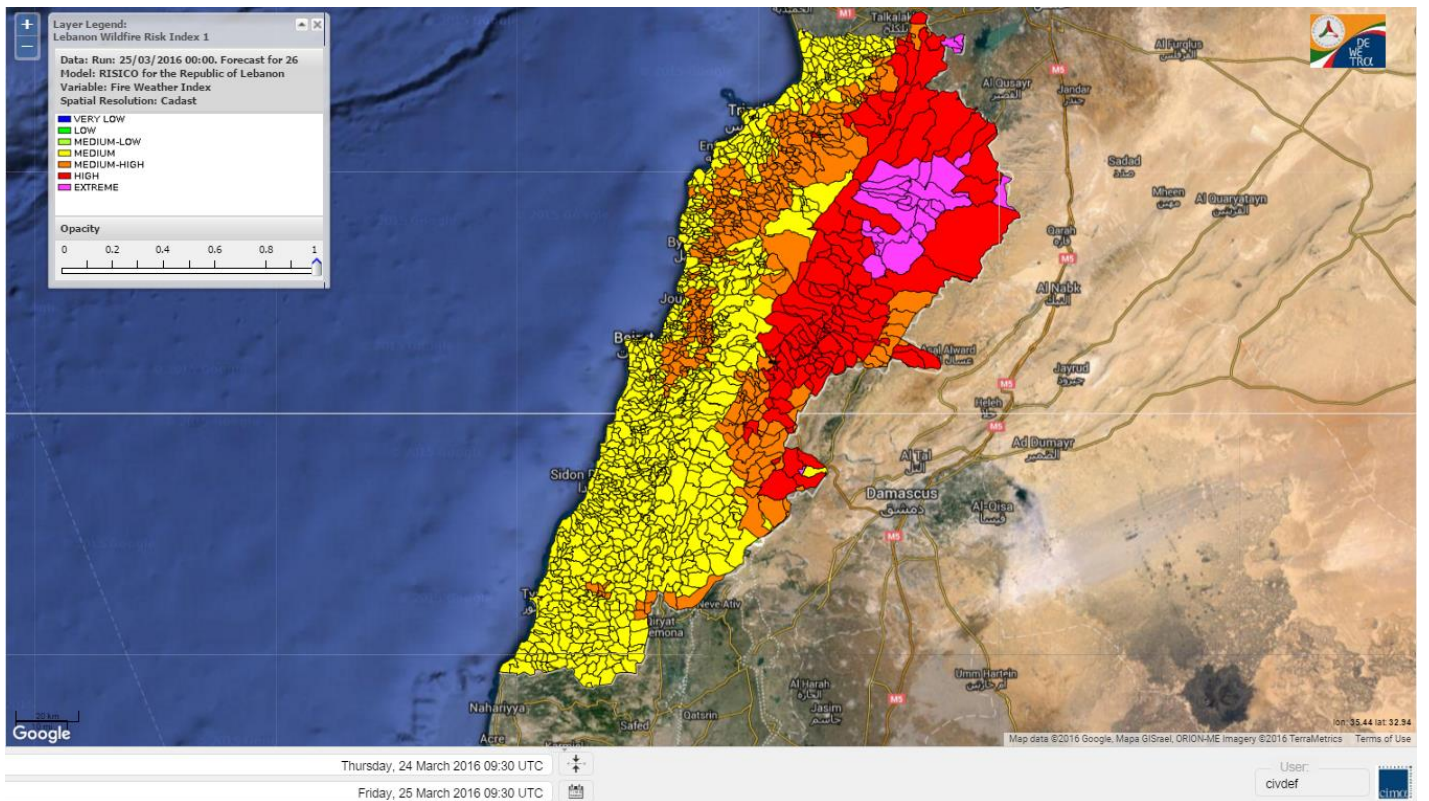

Lebanon 26 March 2016