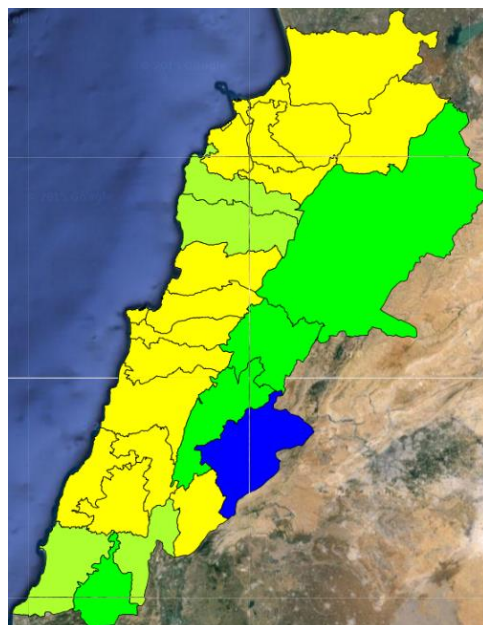

Beirut, 25 March 2016

FIRE RISK INDEX

24 March

25 March

26 March

27 March

Layer Legend:
Lebanon Wildfire Risk Index 1

Data: Run: 25/03/2016 00:00. Forecast for 25
Model: RISICO for the Republic of Lebanon
Variable: Fire Weather Index
Spatial Resolution: Caza