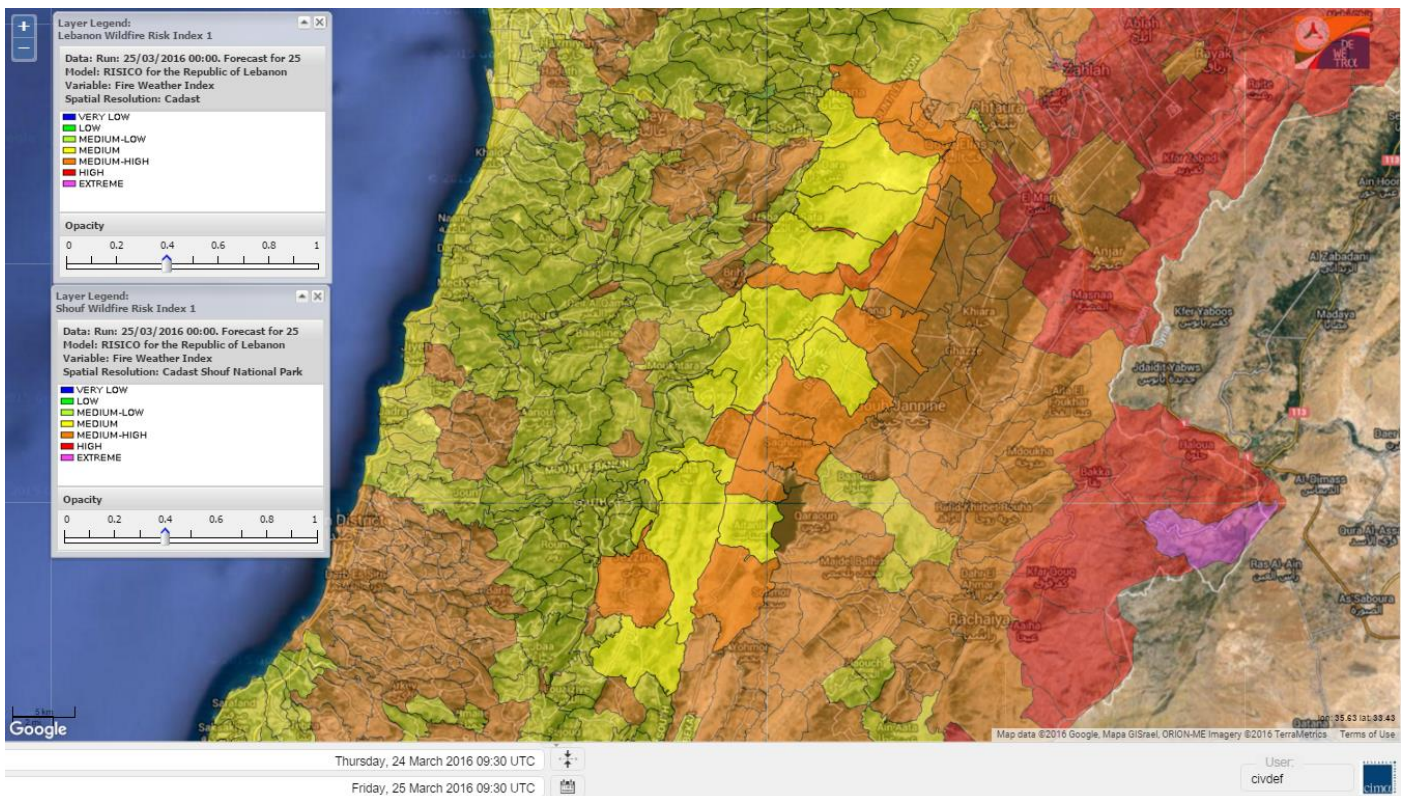

- VERY LOW
- LOW
- MEDIUM-LOW
- MEDIUM
- MEDIUM-HIGH
- HIGH
- EXTREME

Lebanon 25 March 2016

Lebanon 26 March 2016

Lebanon 27 March 2016

Shouf Biosphere Reserve Forecast for 25 March 2016

Shouf Biosphere Reserve Forecast for 26 March 2016