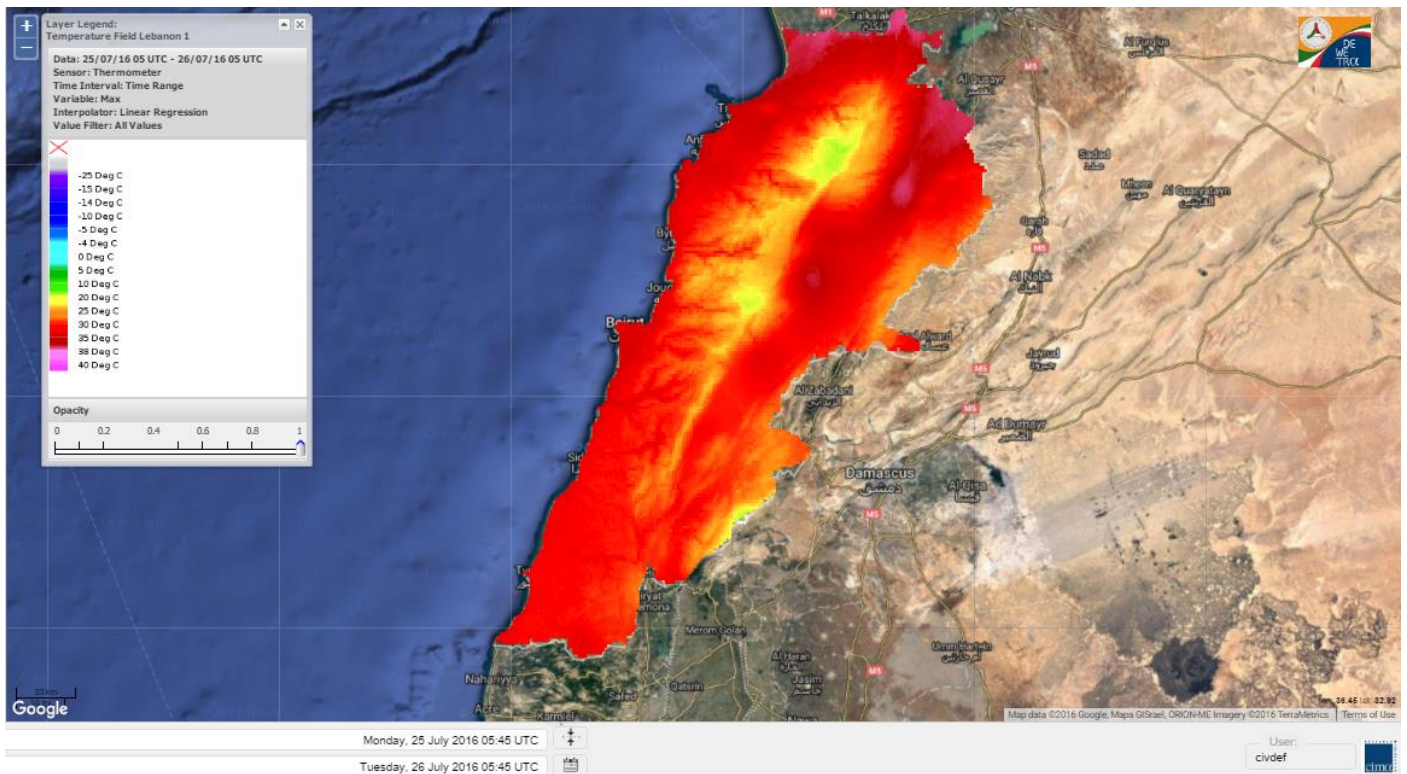

Lebanon temperature for 26 July 2016