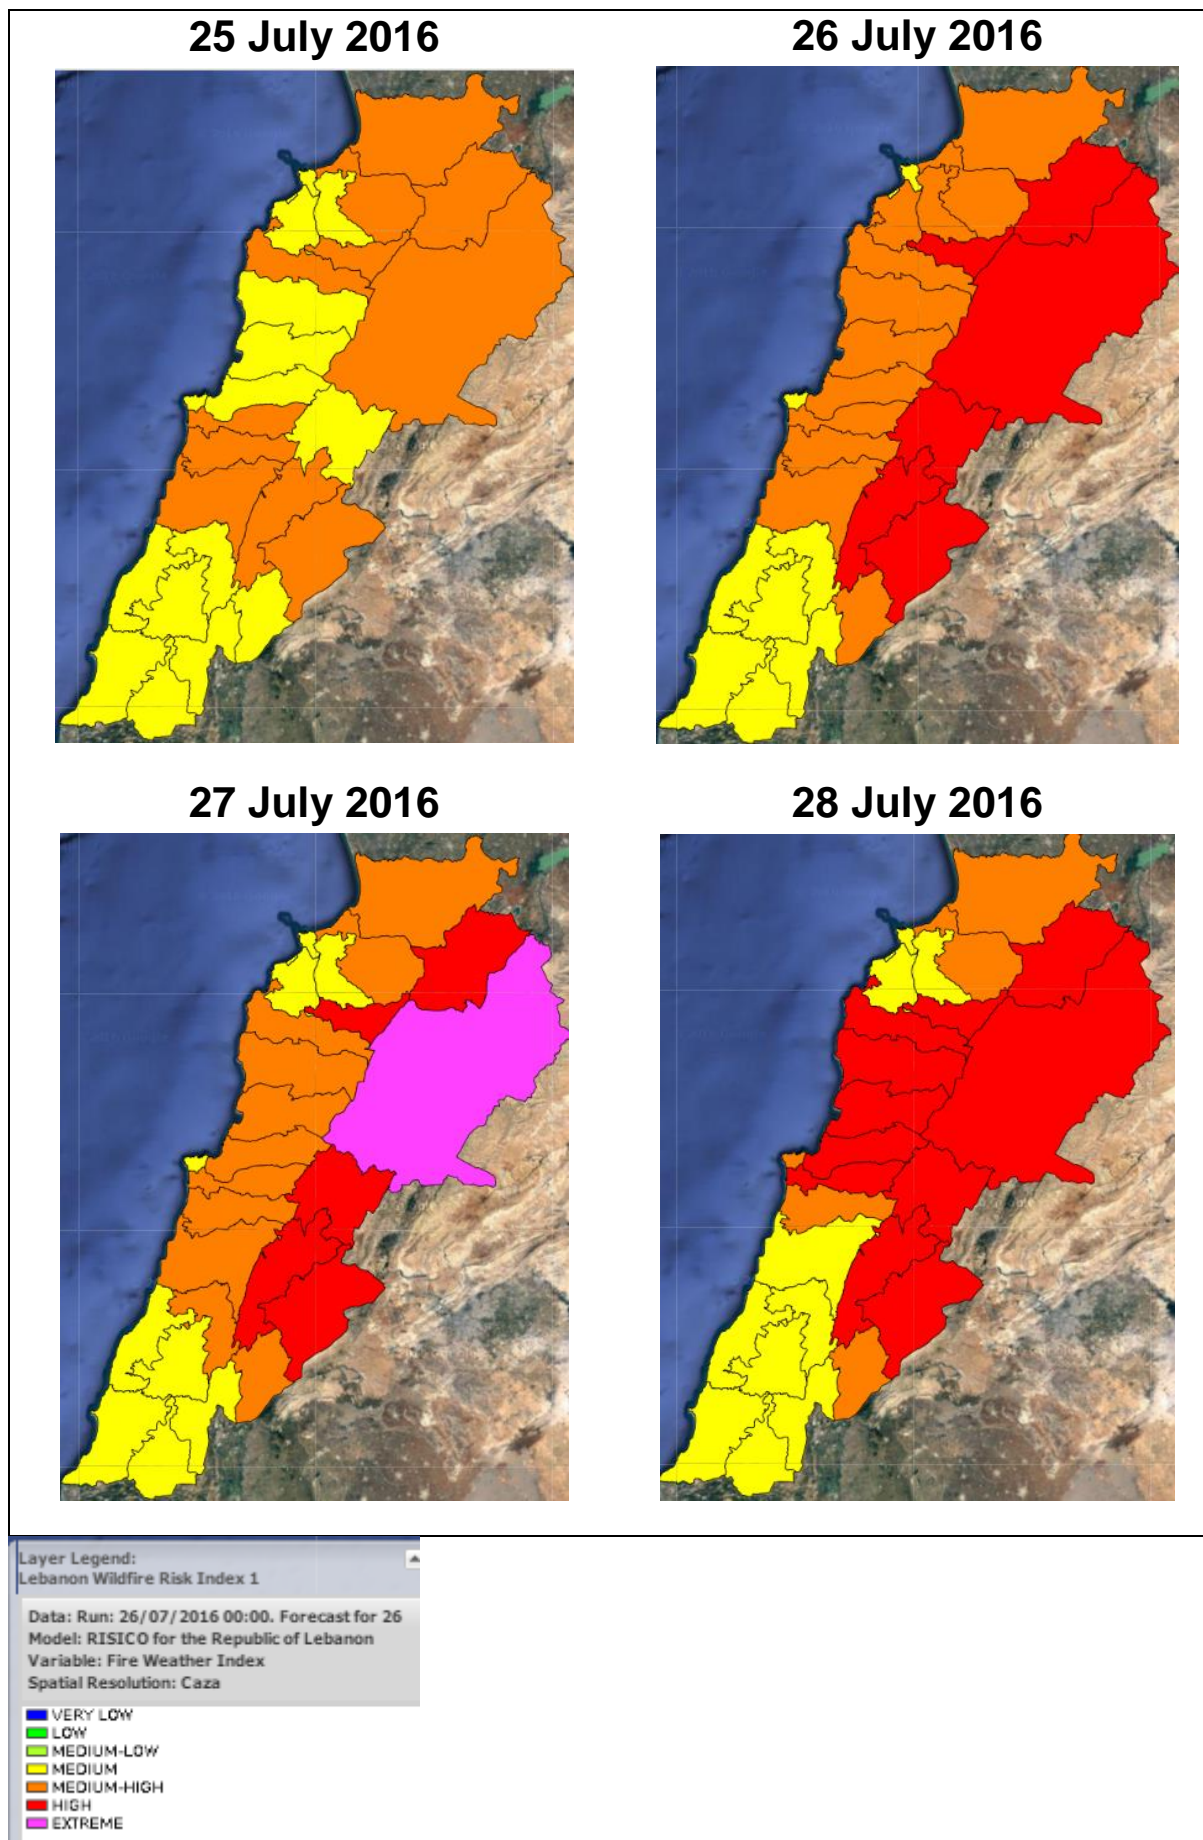

FIRE RISK INDEX