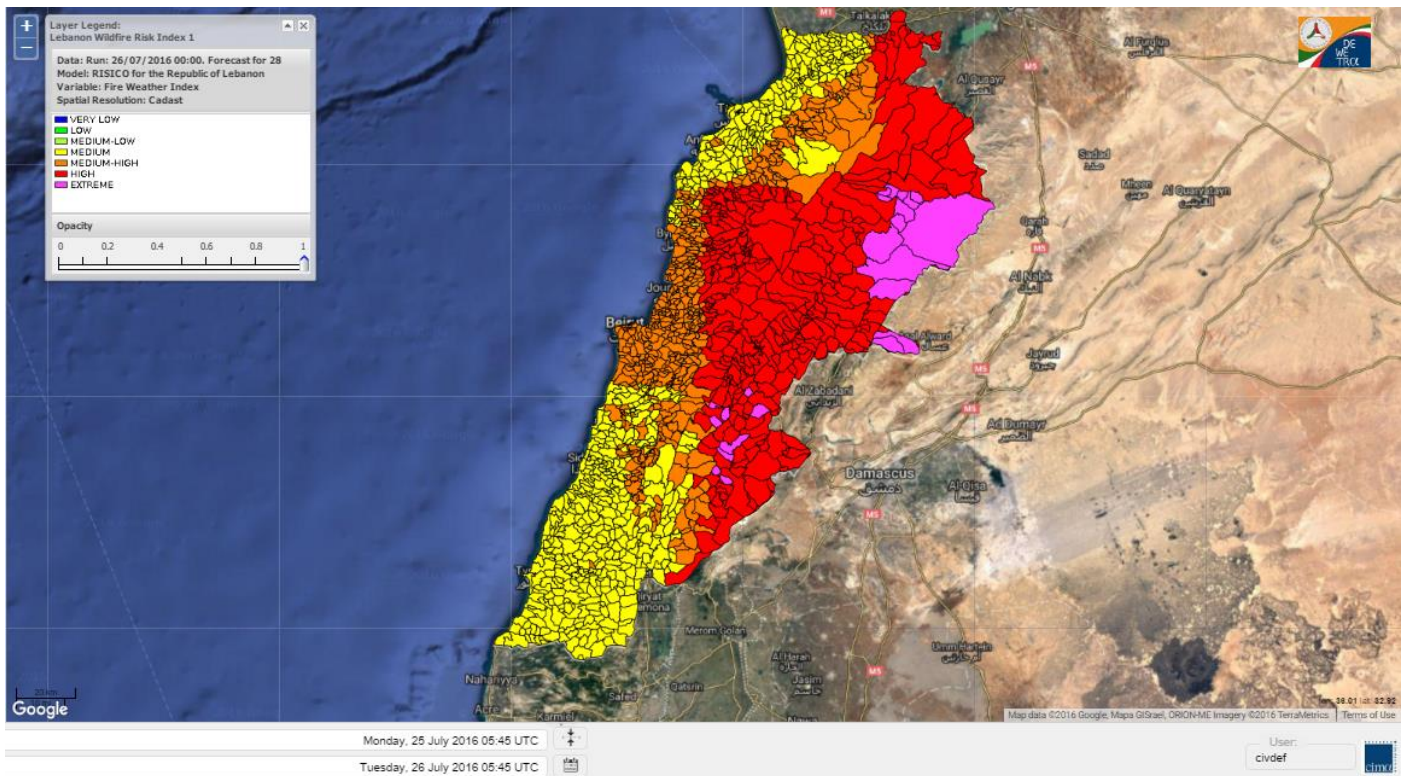

Lebanon for 28 July 2016