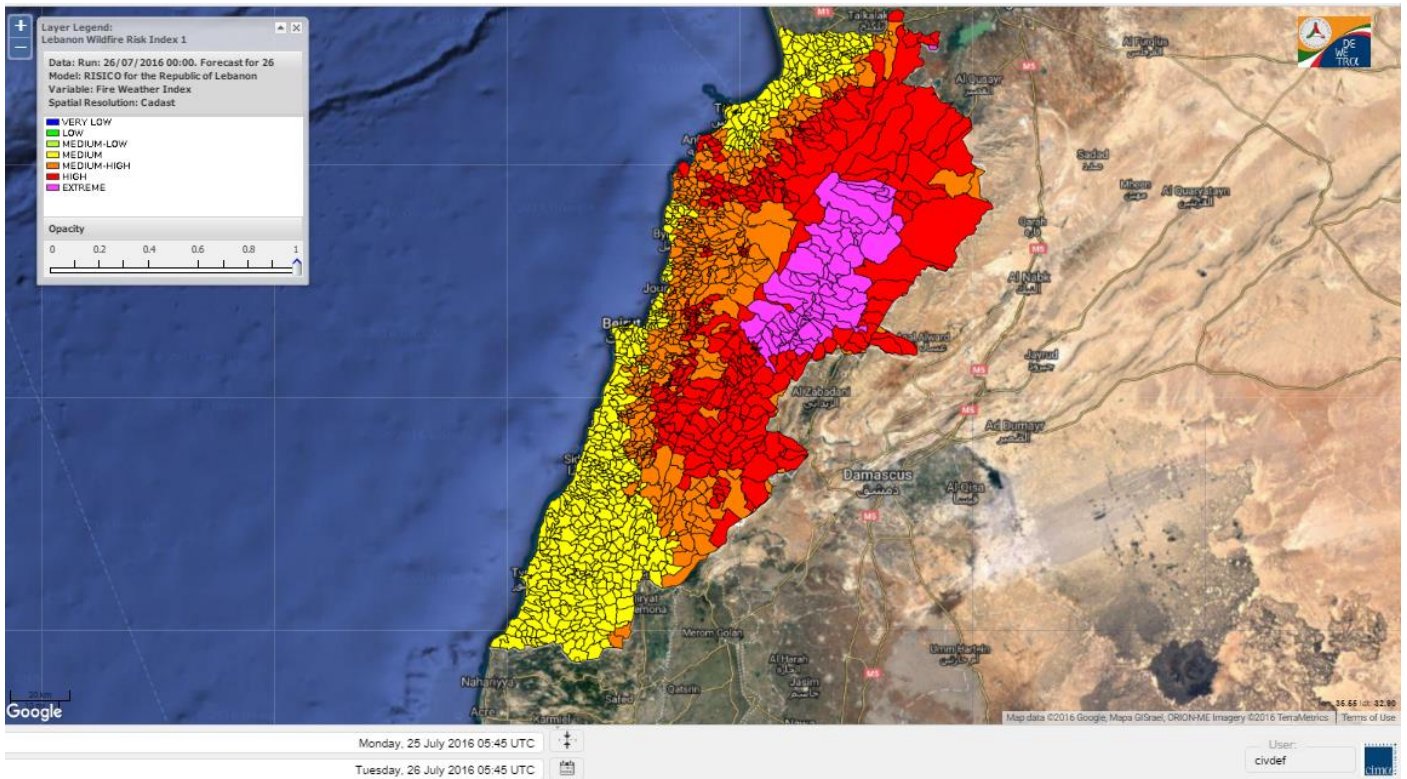

Beirut, 26 July 2016

FIRE RISK INDEX

Lebanon temperature for 26 July 2016

Lebanon humidity for 26 July 2016

Lebanon for 26 July 2016

Lebanon for 27 July 2016

Lebanon for 28 July 2016

Shouf Biosphere Reserve Forecast for 26 July 2016