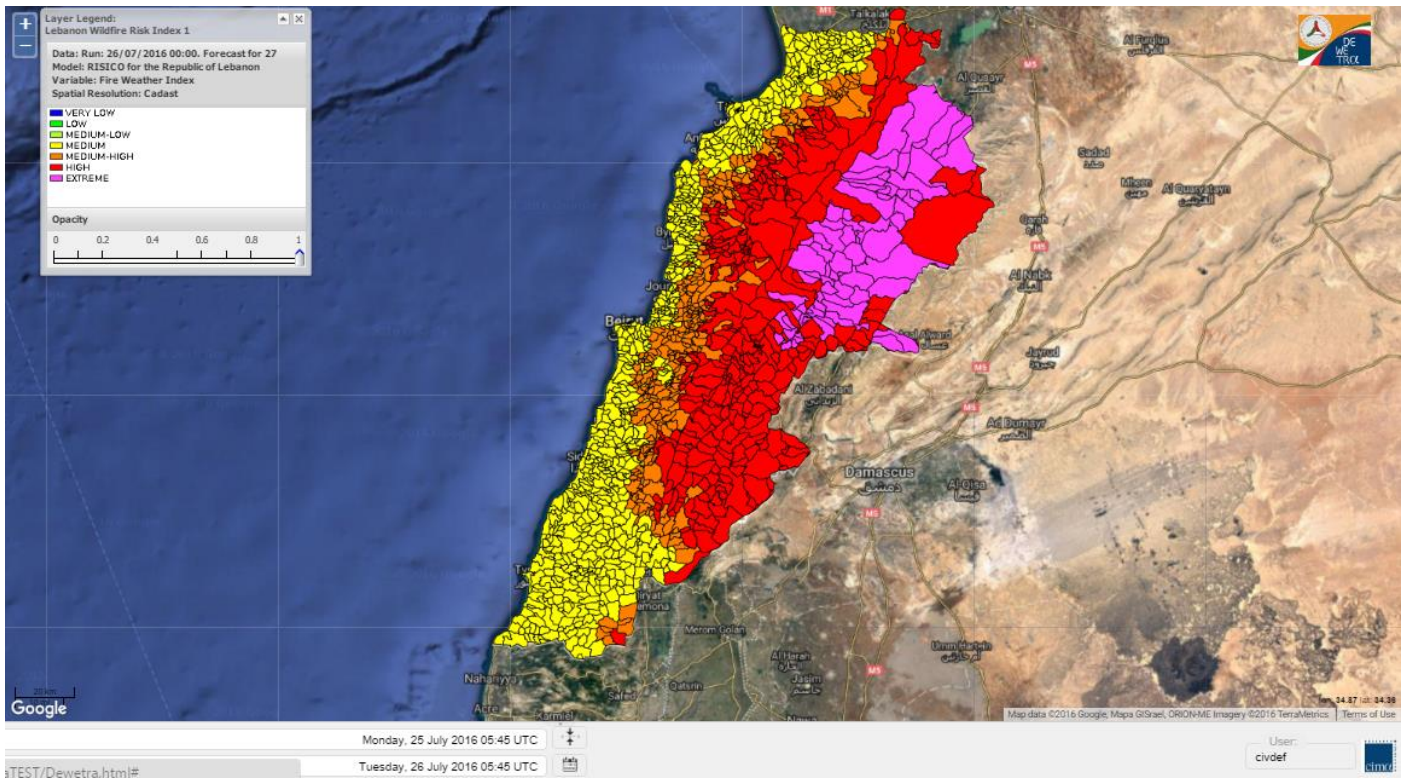

Beirut, 26 July 2016

FIRE RISK INDEX

Lebanon temperature for 26 July 2016

Lebanon humidity for 26 July 2016

Lebanon for 26 July 2016

Lebanon for 27 July 2016

Lebanon for 28 July 2016

Shouf Biosphere Reserve Forecast for 26 July 2016