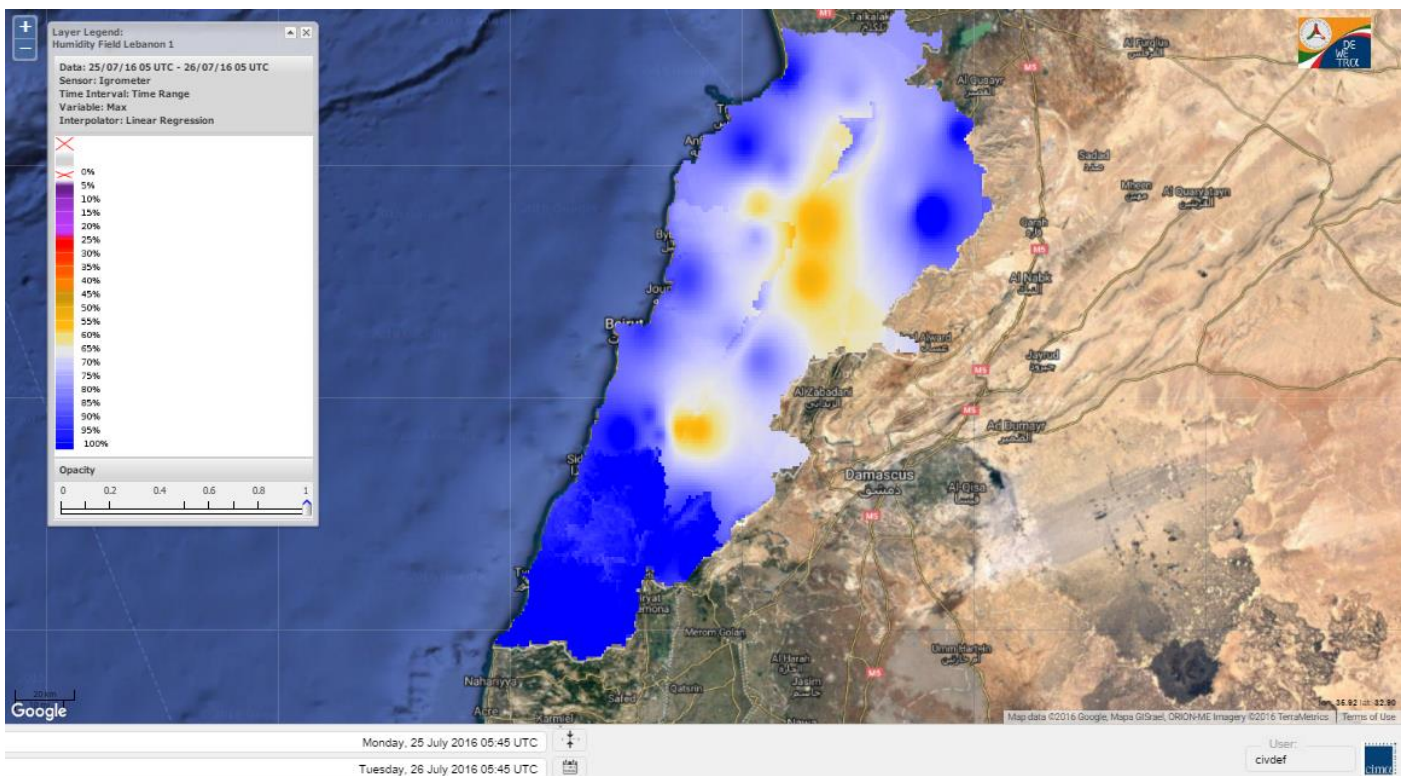

Beirut, 26 July 2016

FIRE RISK INDEX

Lebanon temperature for 26 July 2016

Lebanon humidity for 26 July 2016

Lebanon for 26 July 2016

Lebanon for 27 July 2016

Lebanon for 28 July 2016

Shouf Biosphere Reserve Forecast for 26 July 2016