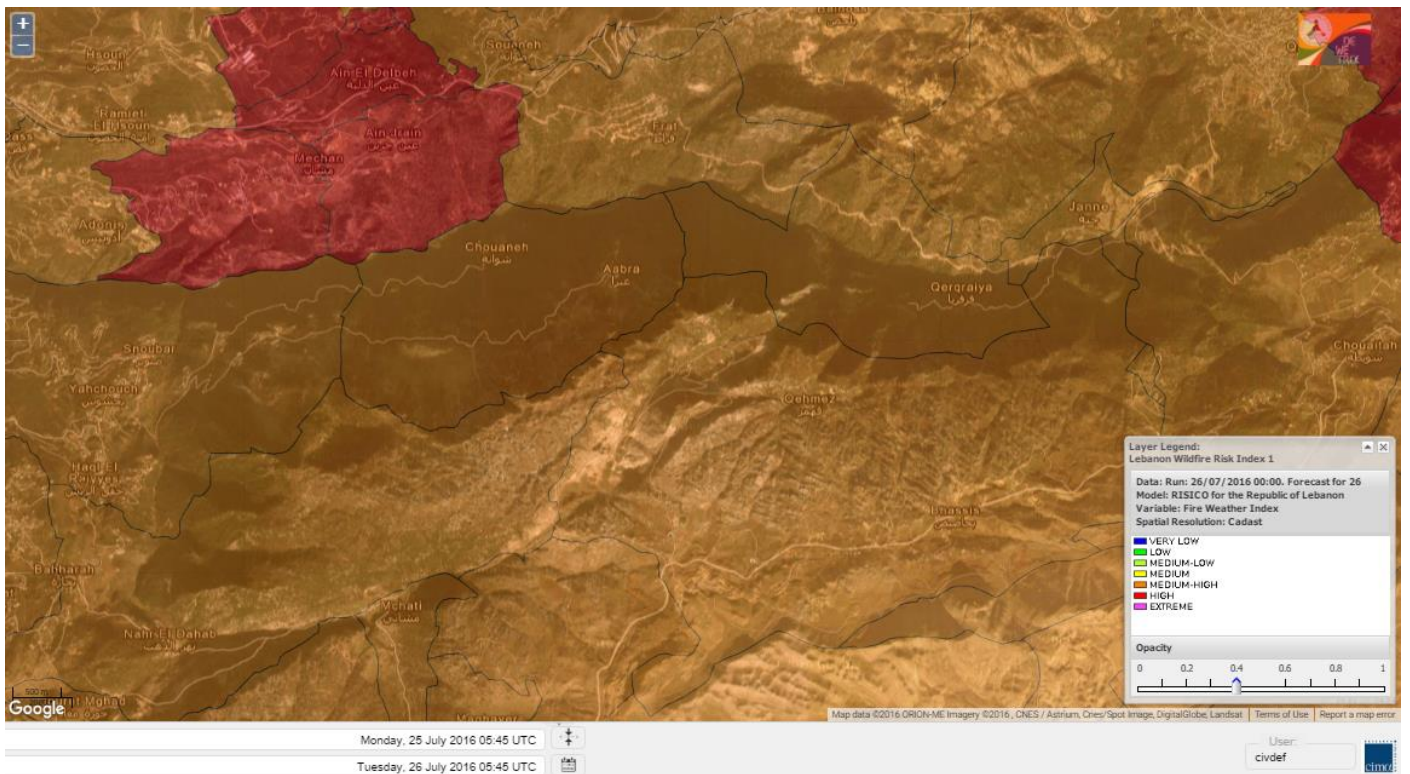

Jabal Moussa Reserve Forecast for 26 July 2016