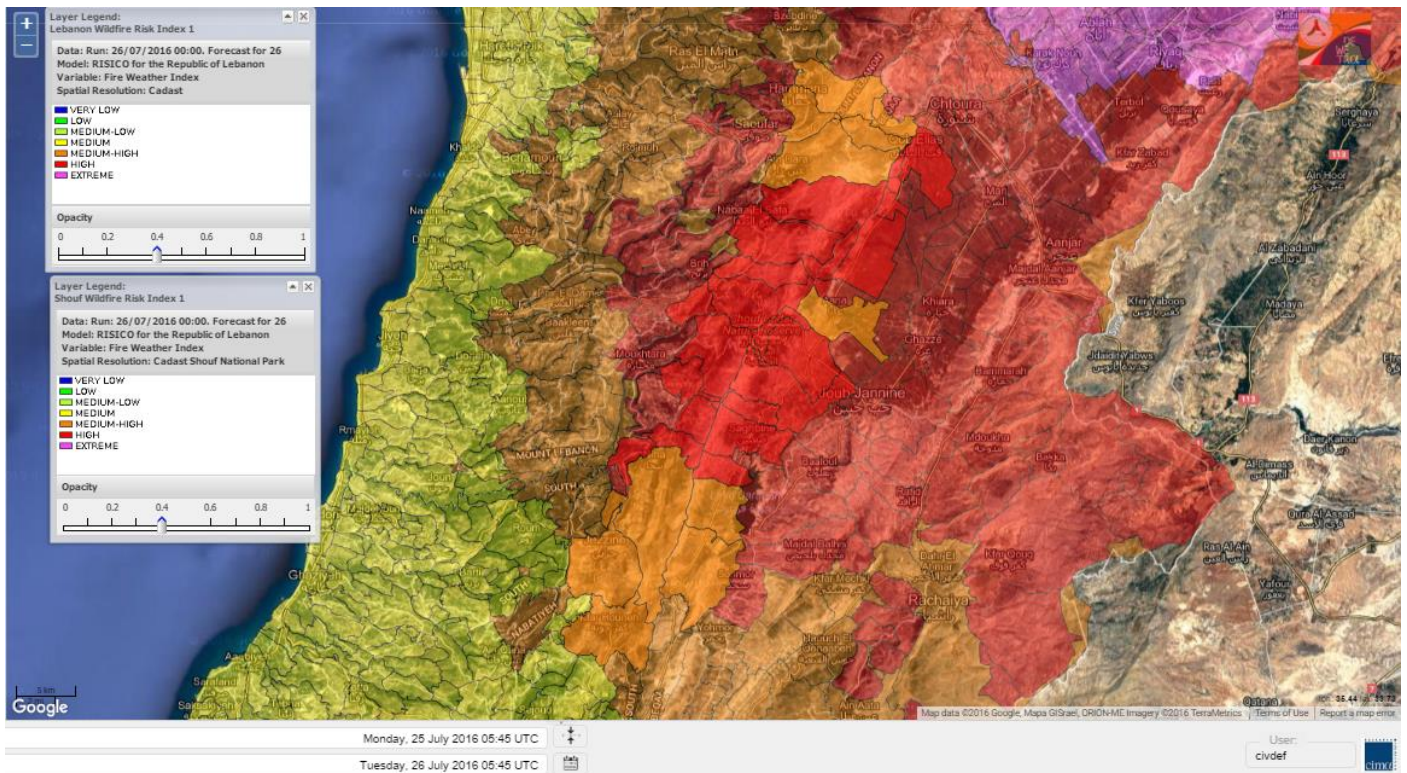

Shouf Biosphere Reserve Forecast for 26 July 2016