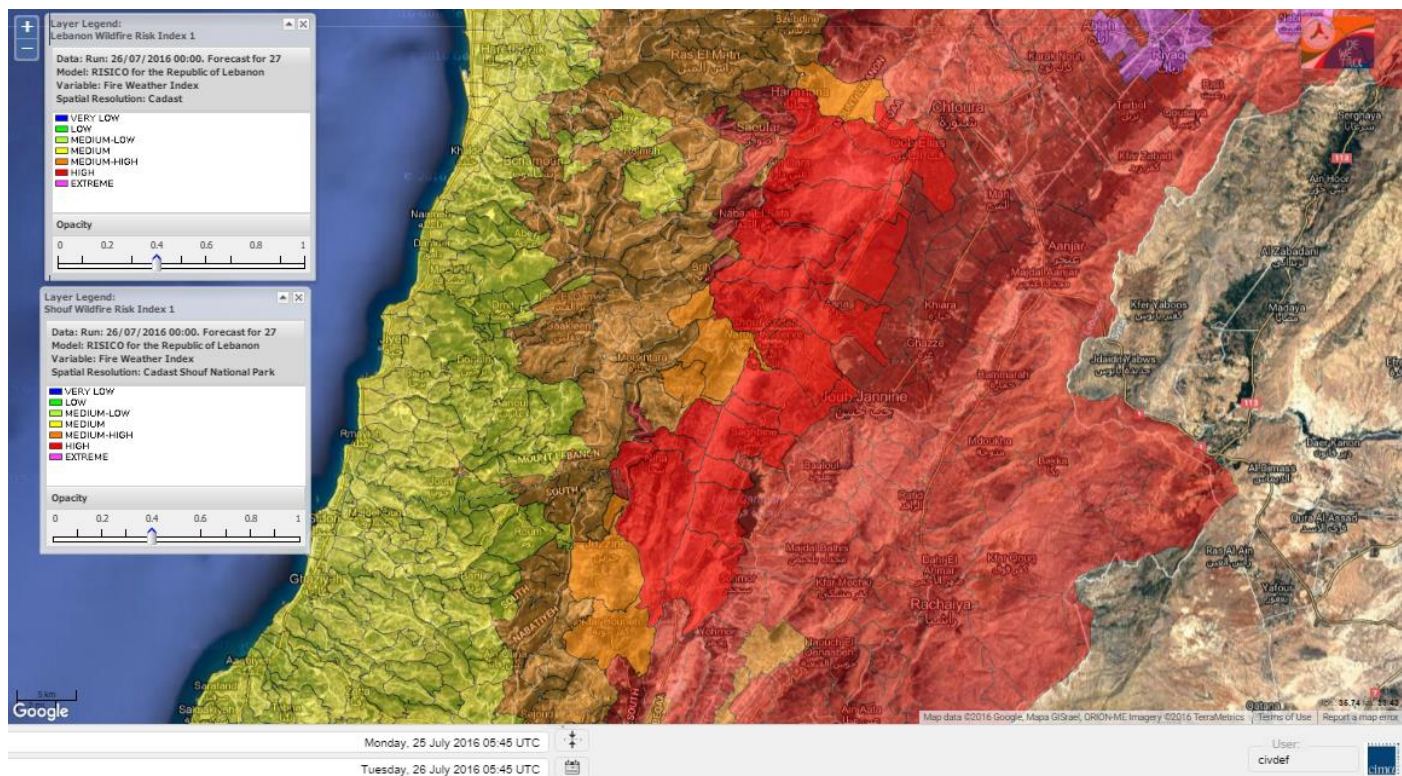

Shouf Biosphere Reserve Forecast for 27 July 2016