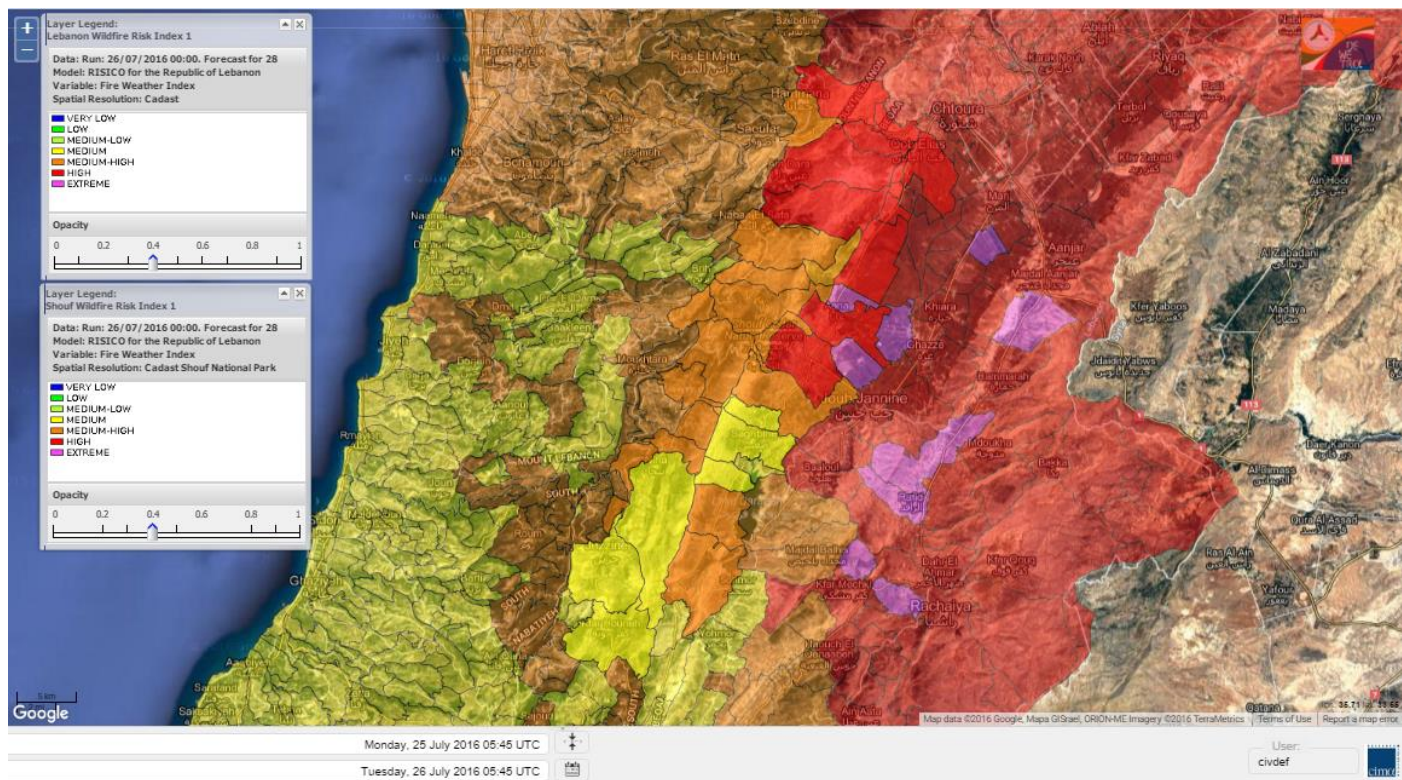

Shouf Biosphere Reserve Forecast for 28 July 2016