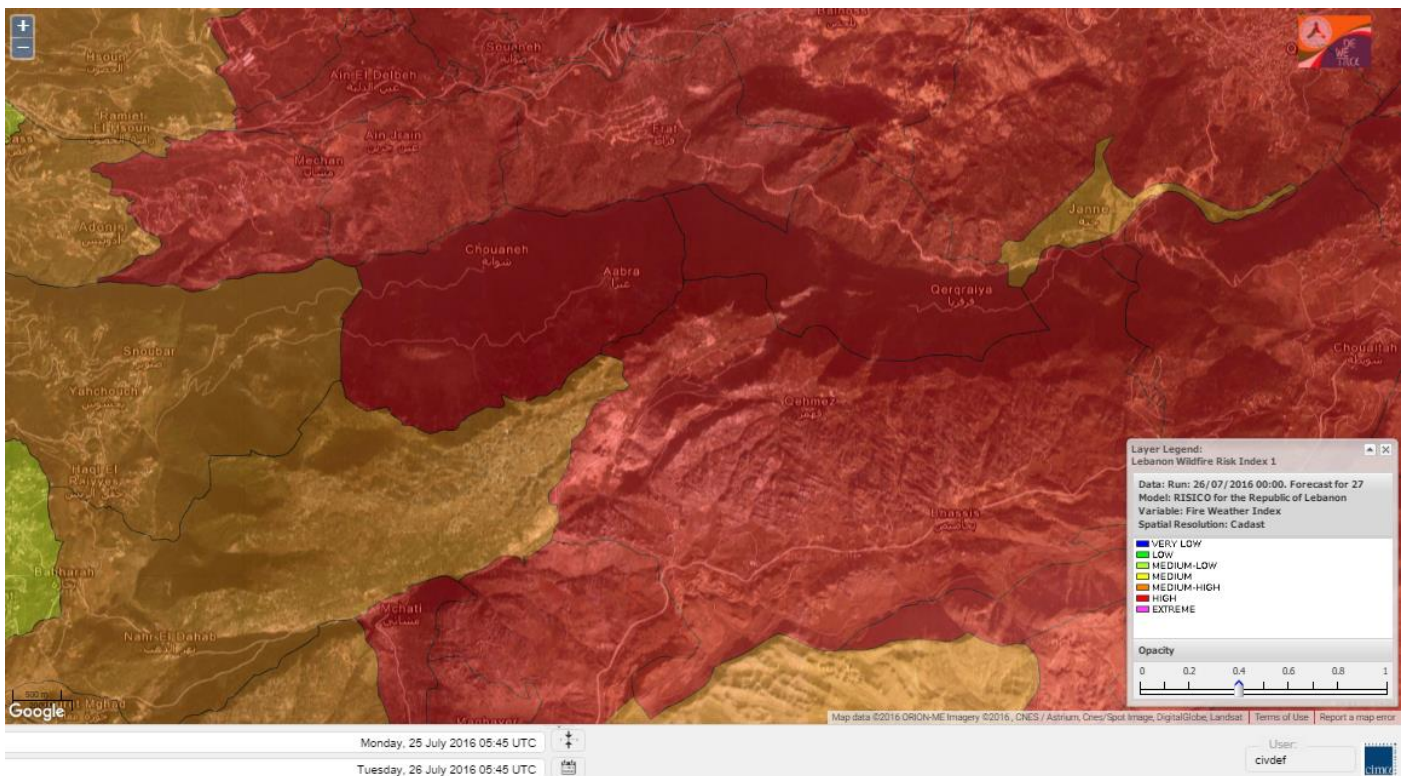

Jabal Moussa Reserve Forecast for 27 July 2016