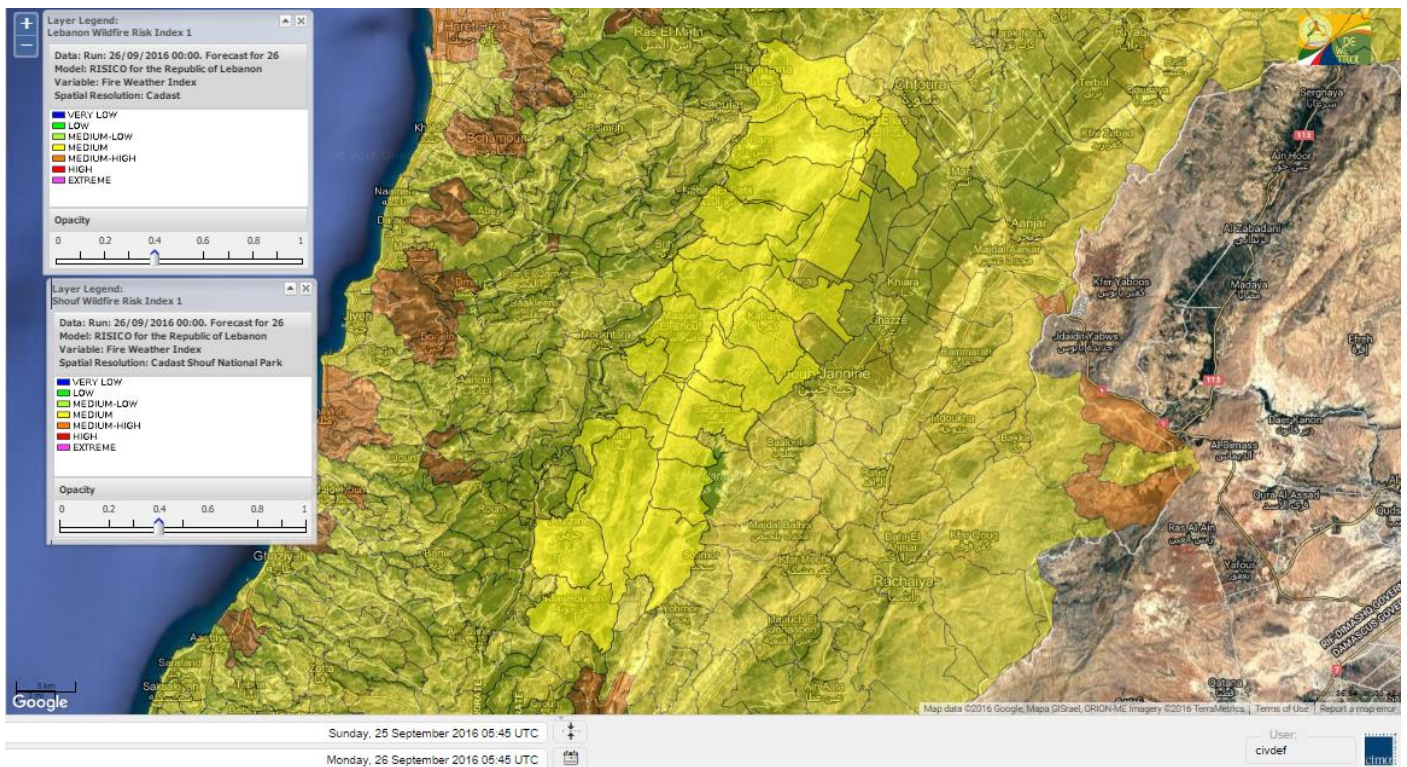

Shouf Biosphere Reserve Forecast for 26 September 2016