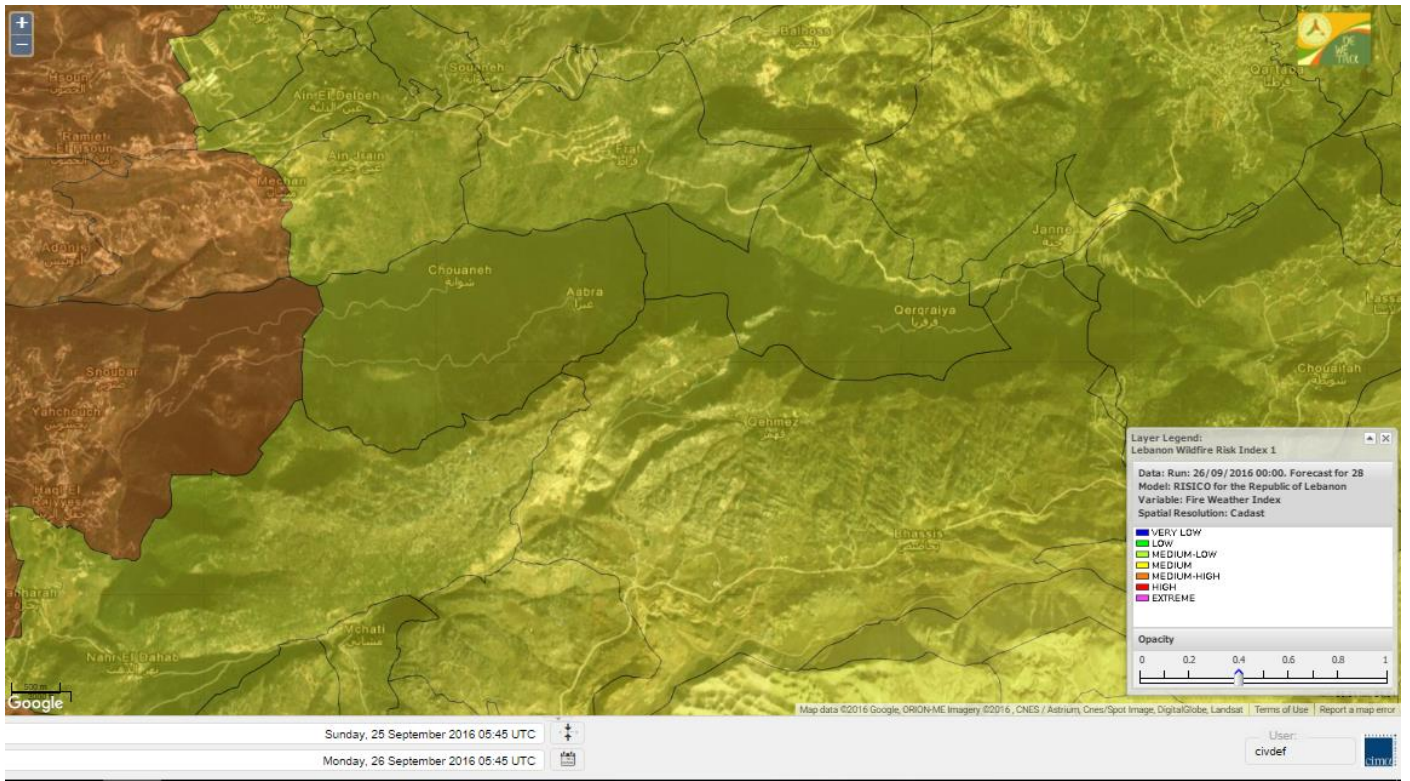

Jabal Moussa Reserve Forecast for 28 September 2016