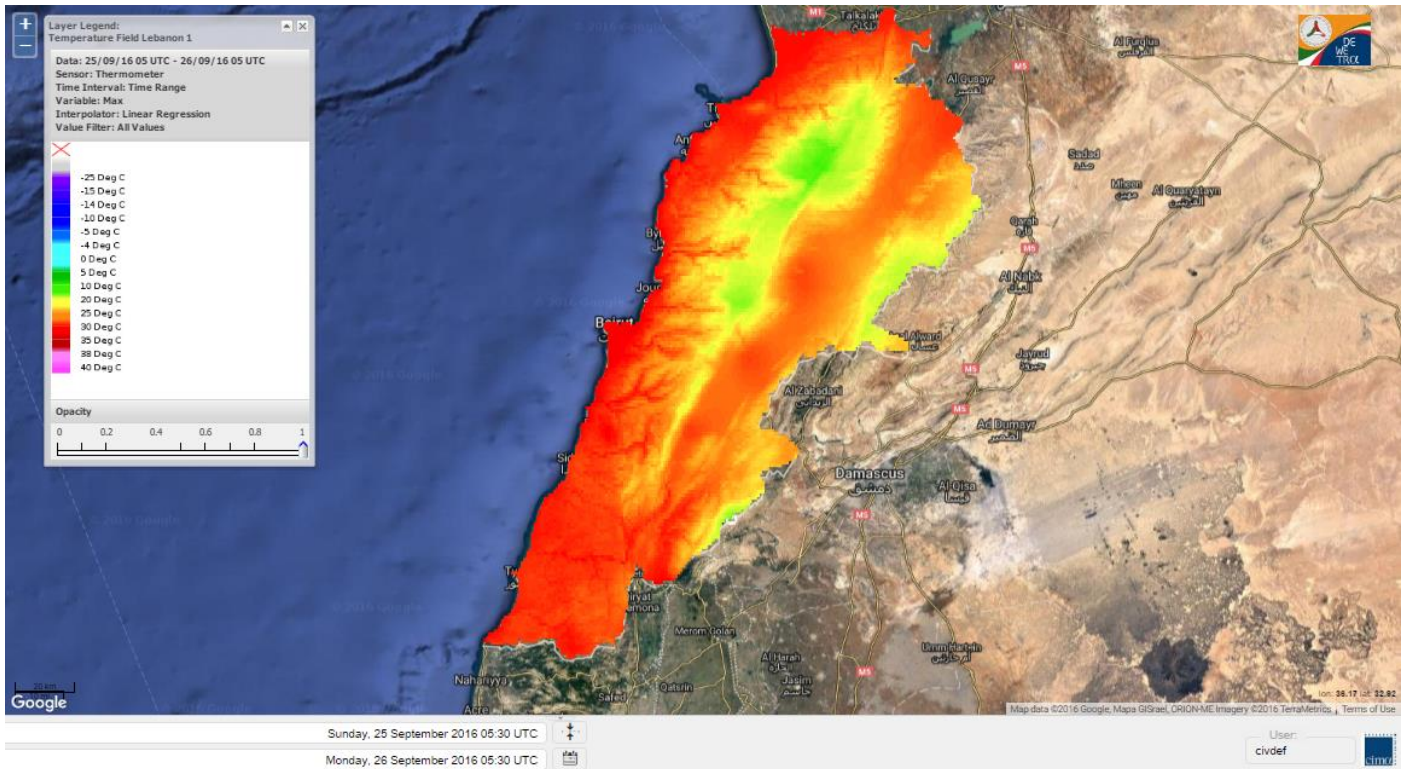

Lebanon temperature for 26 September 2016