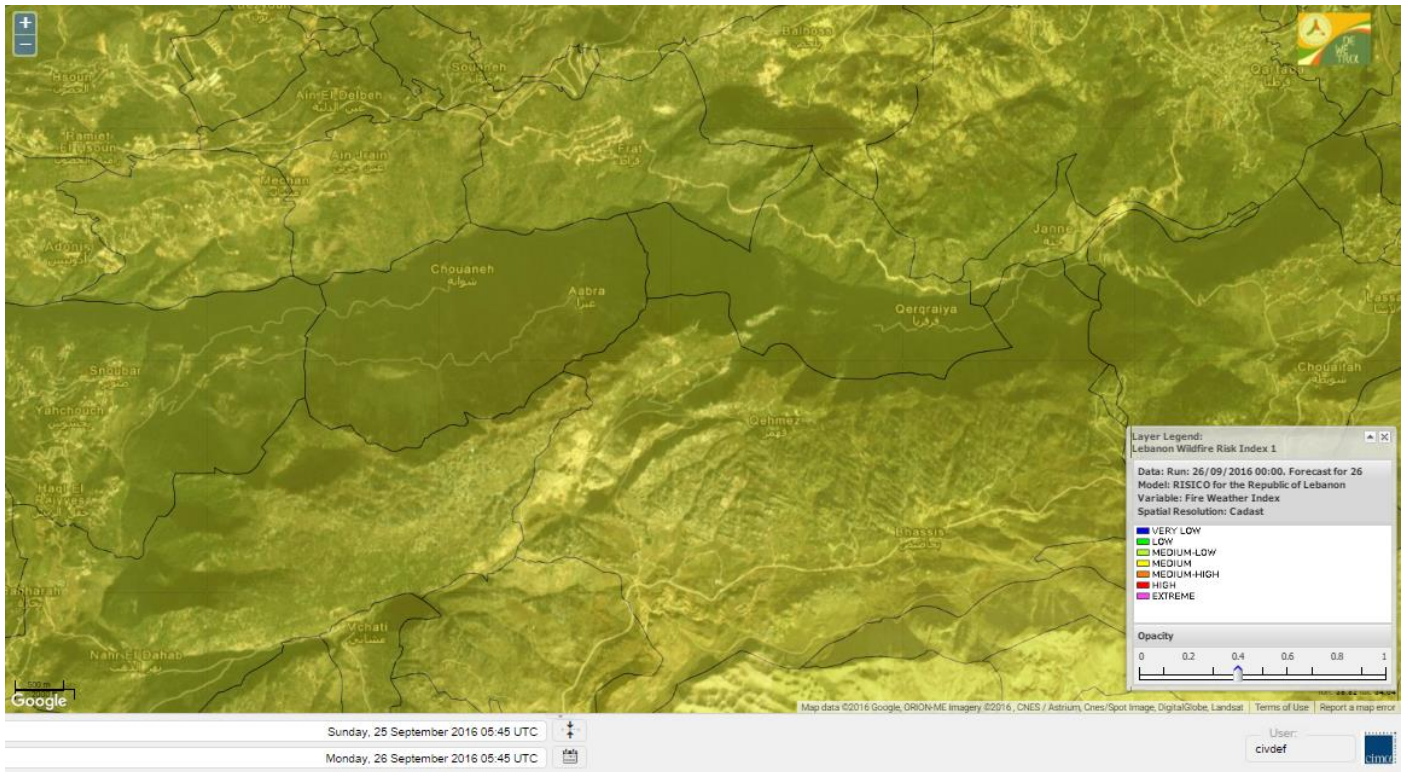

Lebanon for 28 September 2016

Shouf Biosphere Reserve Forecast for 26 September 2016

Shouf Biosphere Reserve Forecast for 27 September 2016

Shouf Biosphere Reserve Forecast for 28 September 2016

Jabal Moussa Reserve Forecast for 26 September 2016