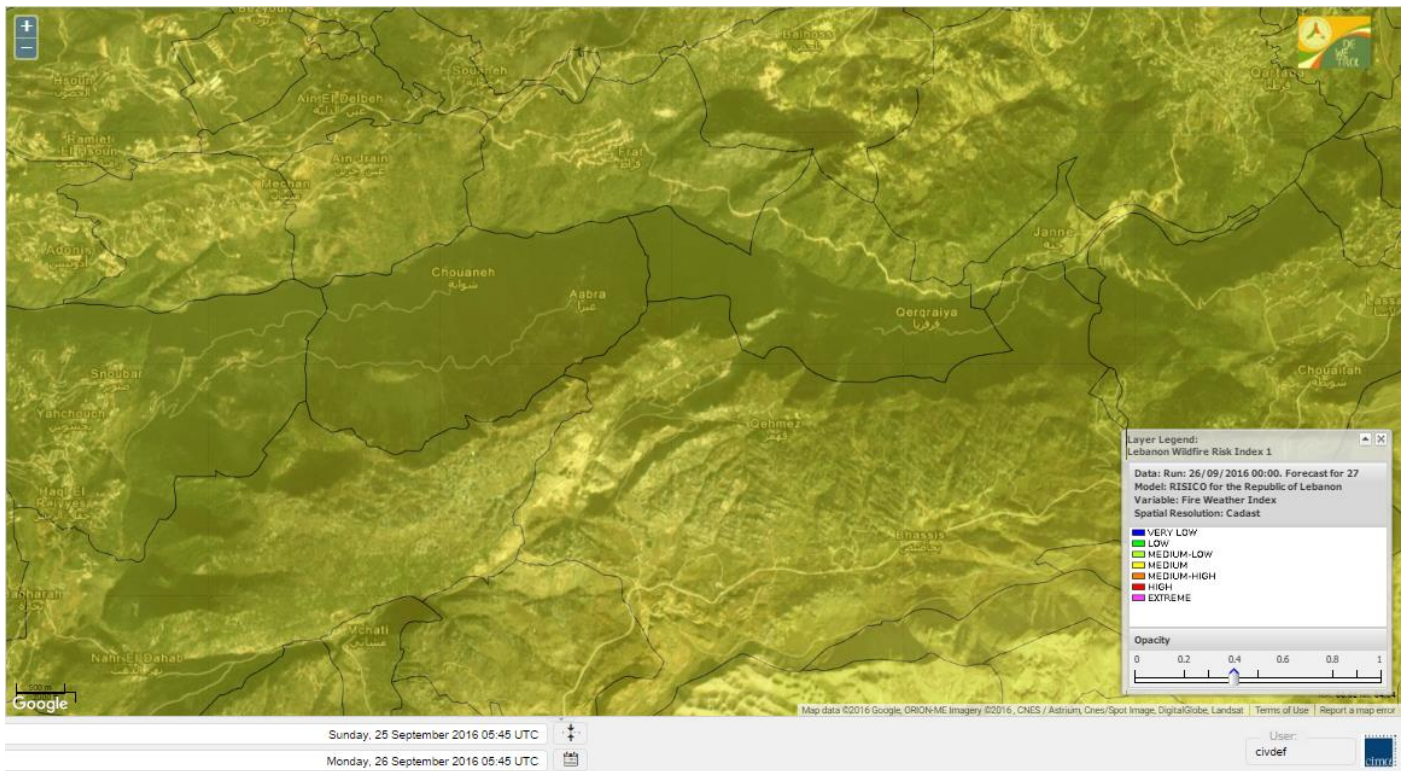

Jabal Moussa Reserve Forecast for 27 September 2016