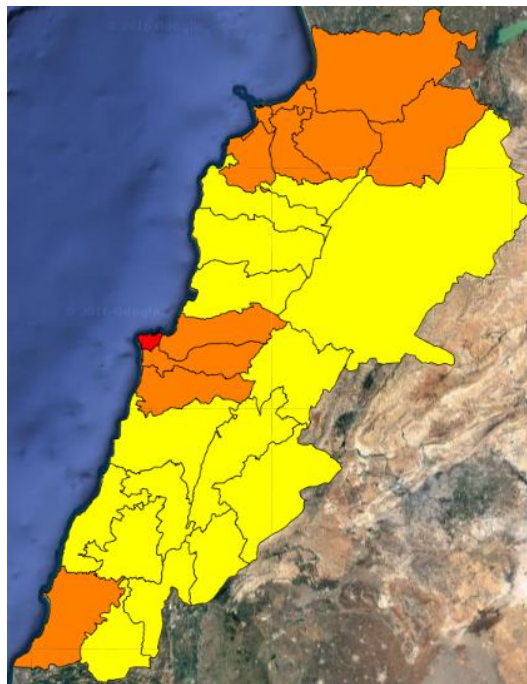

Beirut, 26 September 2016

FIRE RISK INDEX

25 September 2016

26 September 2016

27 September 2016

28 September 2016

Layer Legend:
Lebanon Wildfire Risk Index 1

Data: Run: 26/09/2016 00:00. Forecast for 26
Model: RISICO for the Republic of Lebanon
Variable: Fire Weather Index
Spatial Resolution: Caza