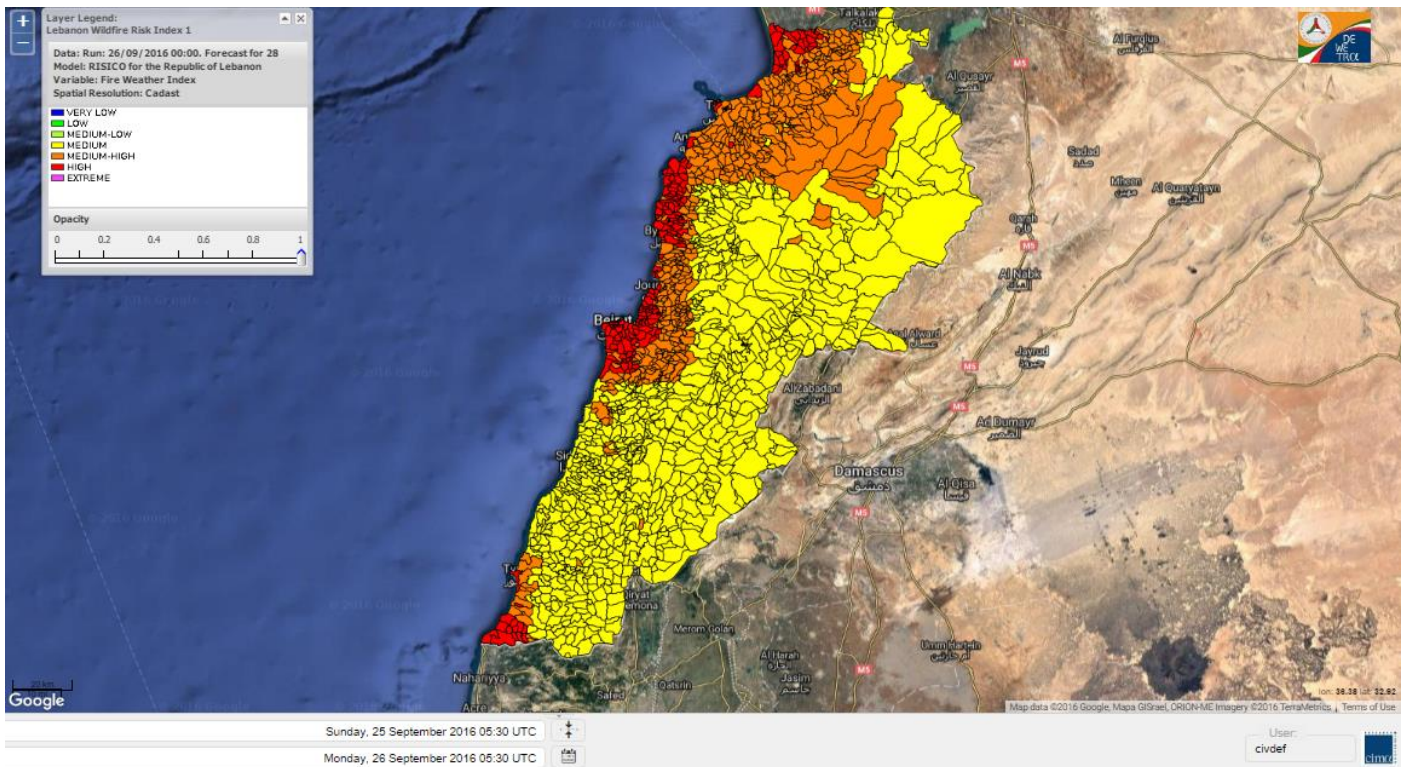

Lebanon for 28 September 2016