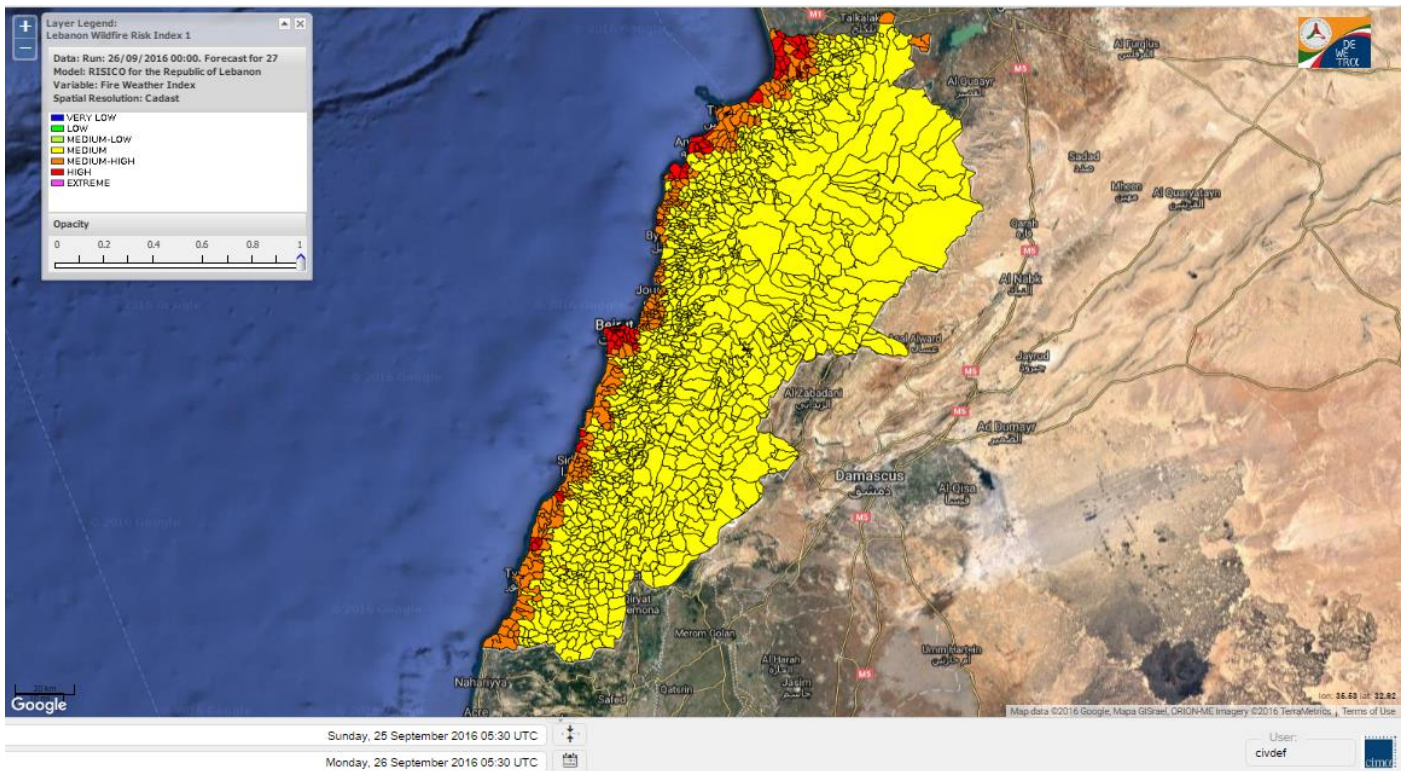

Lebanon for 27 September 2016