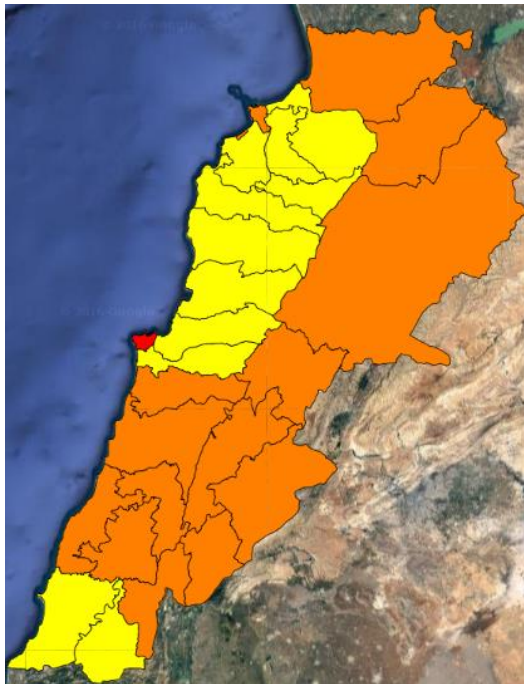

FIRE RISK INDEX

25 September 2016