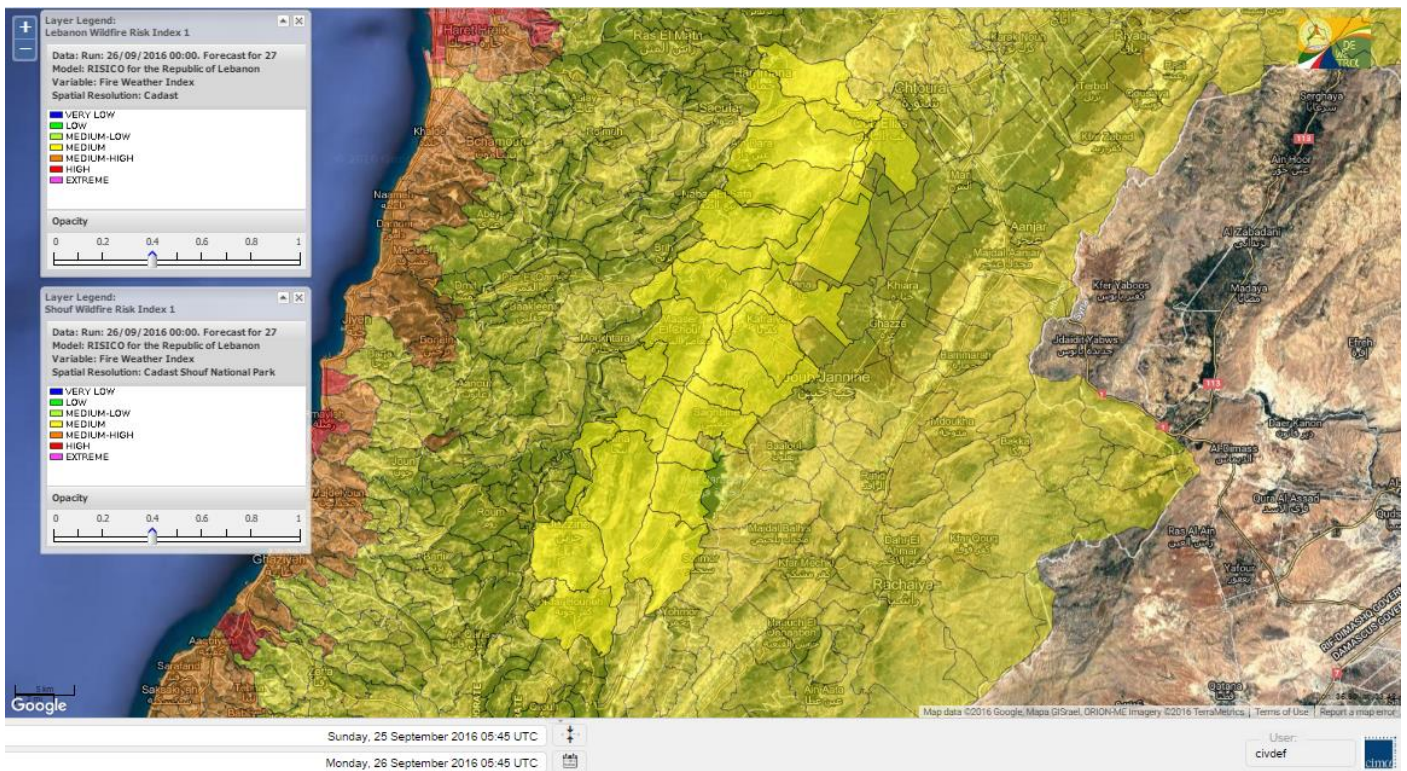

Shouf Biosphere Reserve Forecast for 27 September 2016