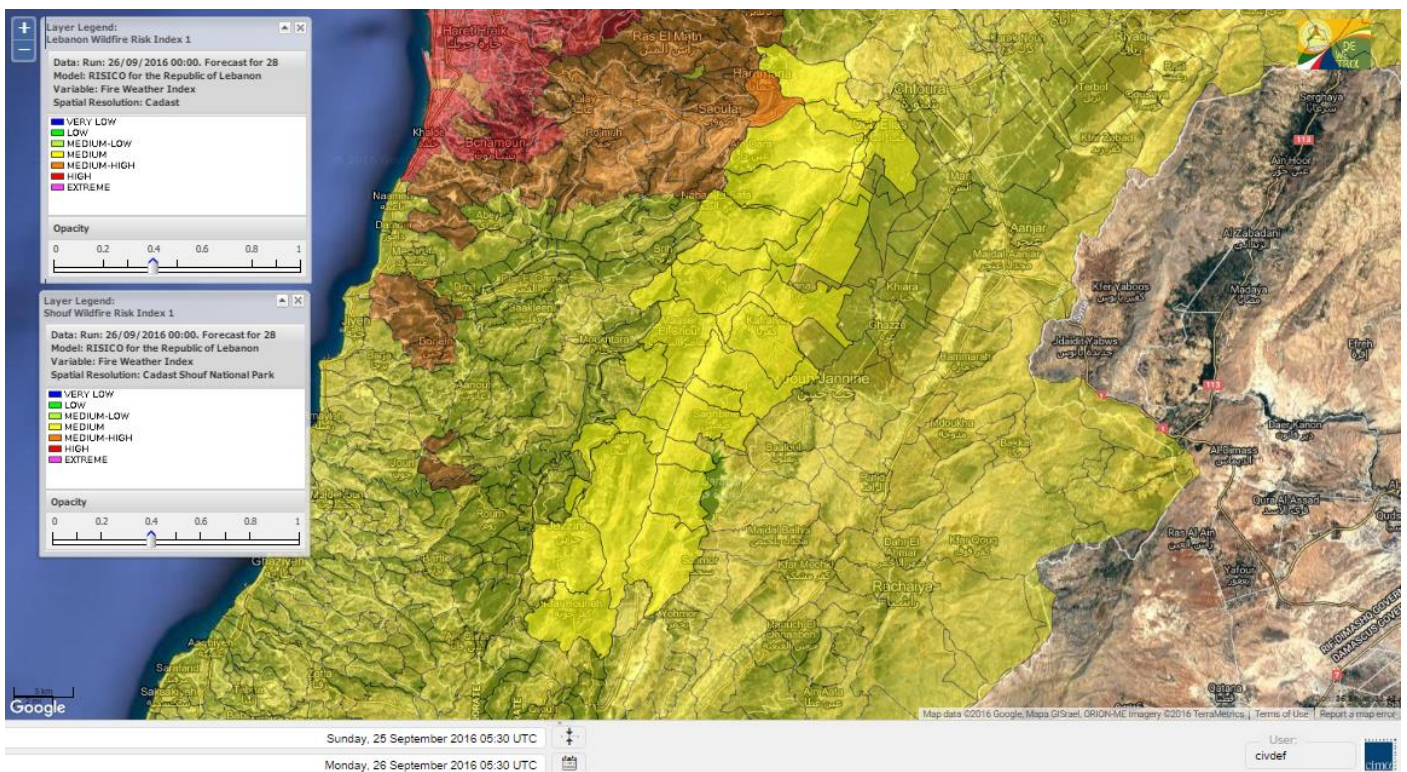

Lebanon for 28 September 2016

Shouf Biosphere Reserve Forecast for 26 September 2016

Shouf Biosphere Reserve Forecast for 27 September 2016

Shouf Biosphere Reserve Forecast for 28 September 2016

Jabal Moussa Reserve Forecast for 26 September 2016