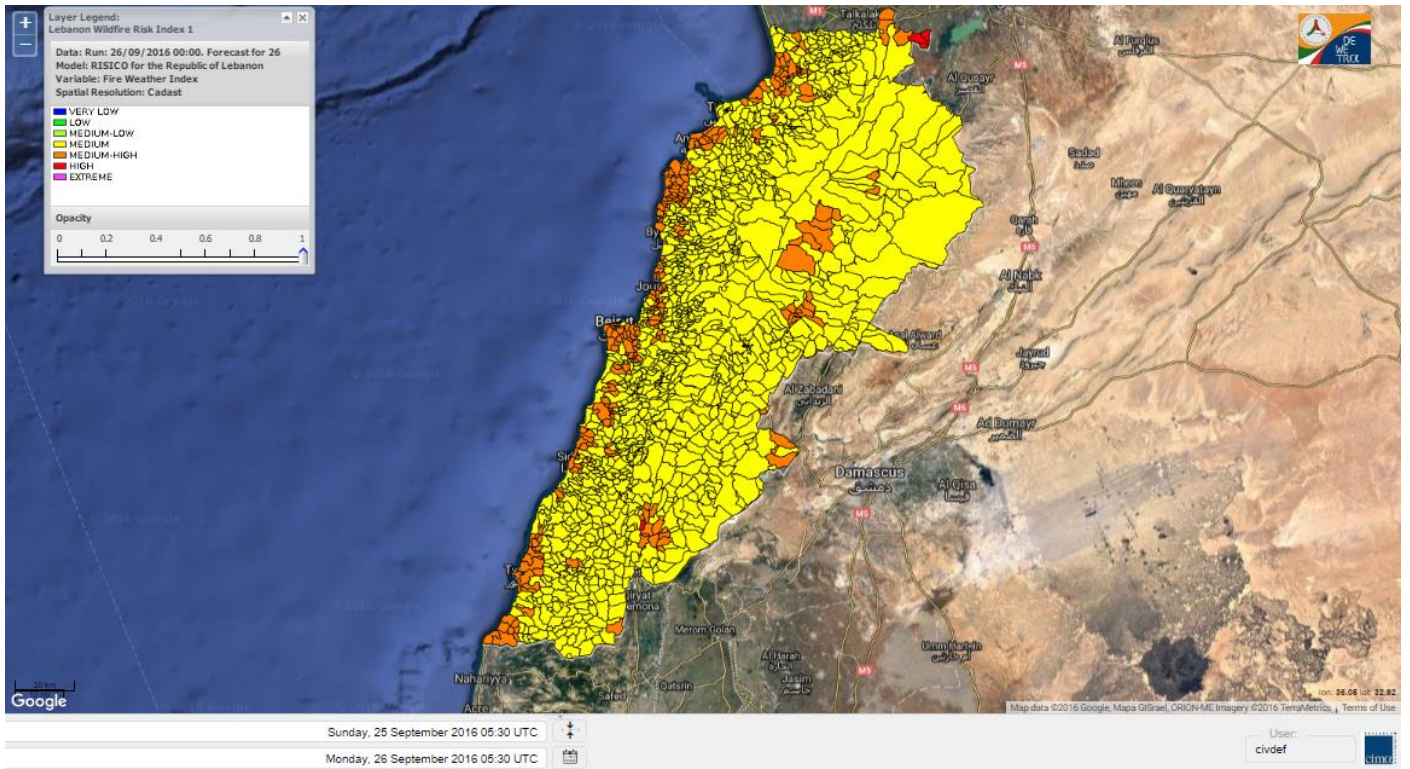

Lebanon for 26 September 2016