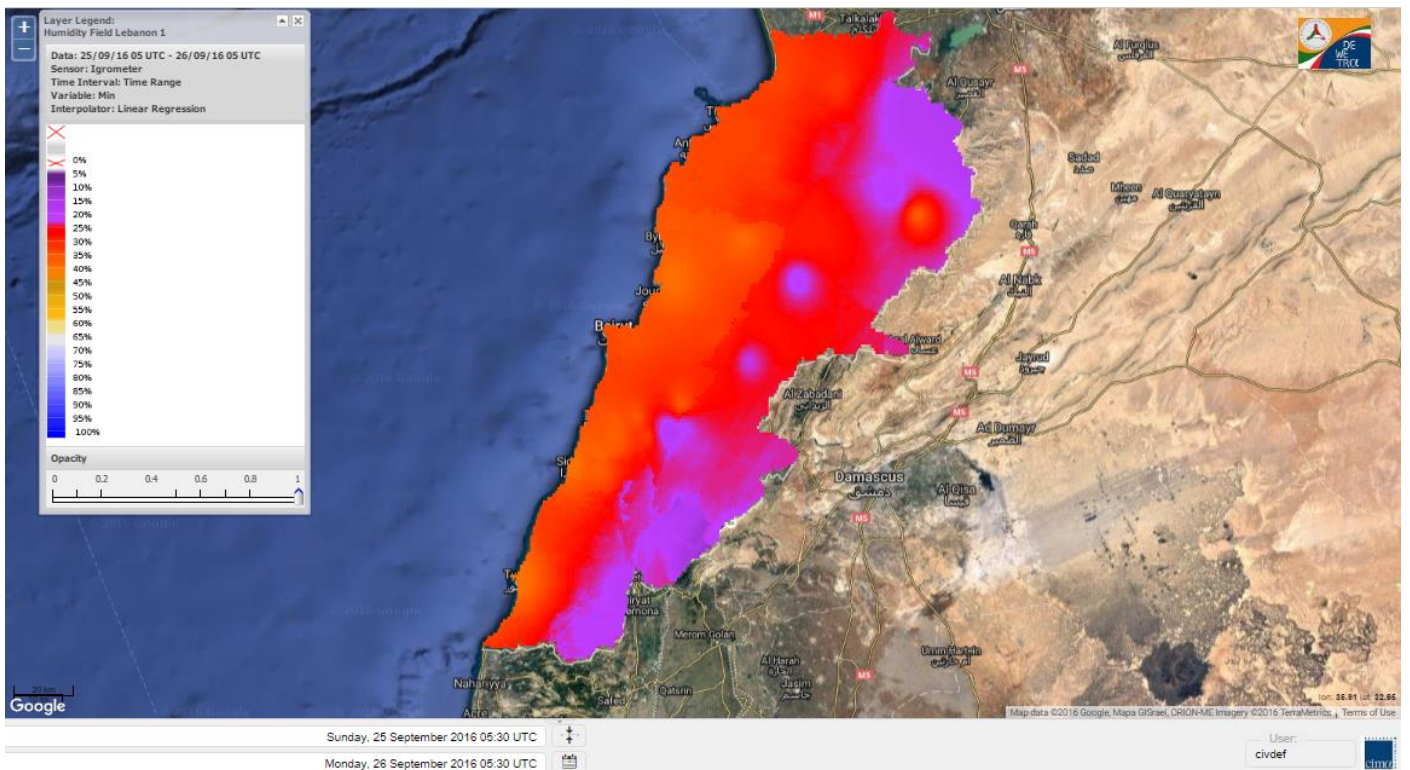

Lebanon humidity for 26 September 2016